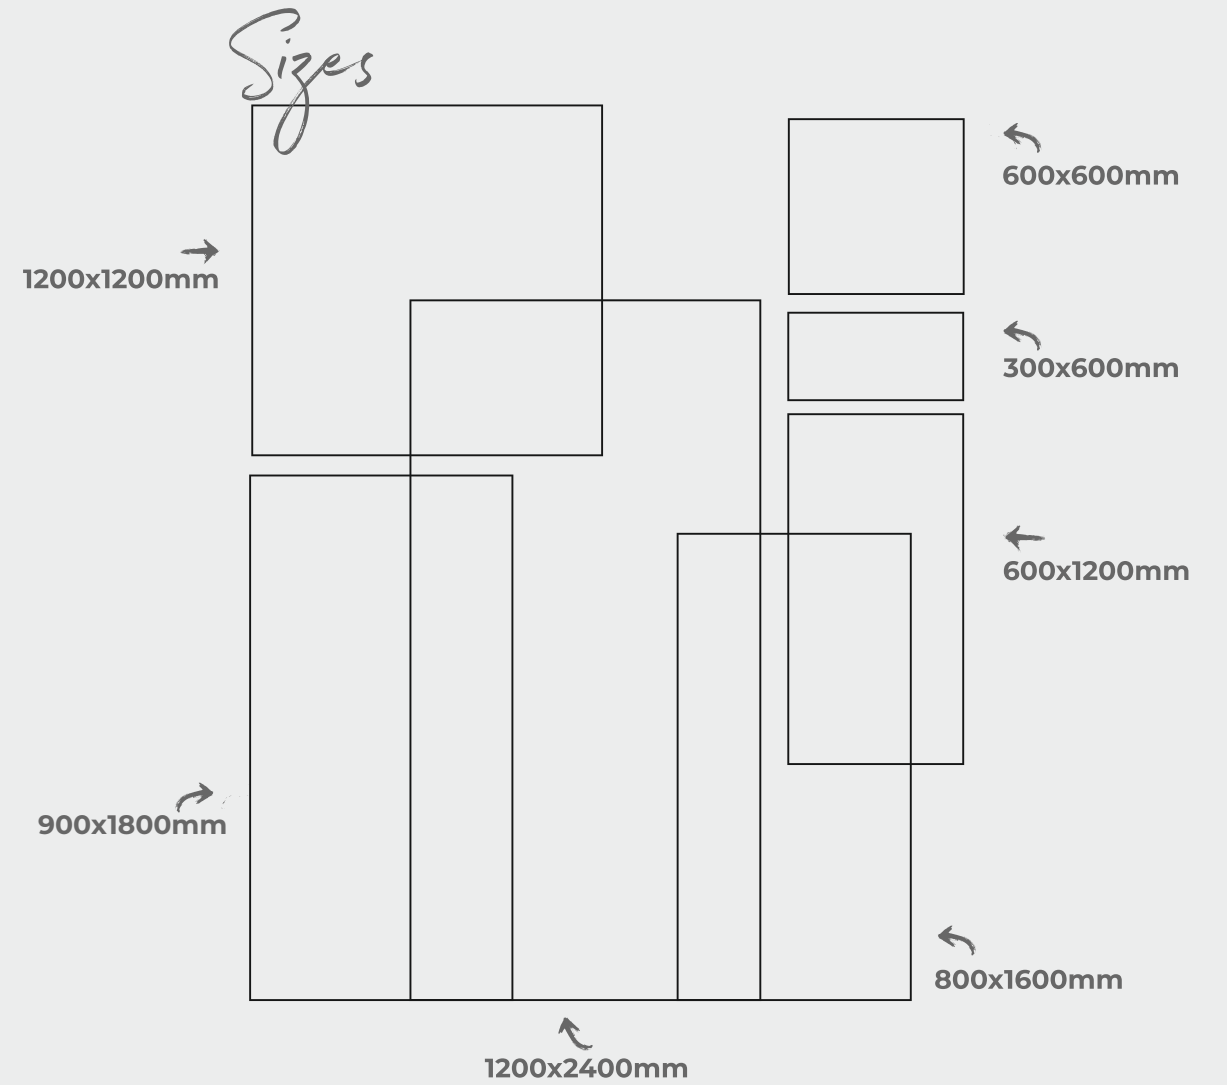

9mm Thickness

Explore the array of versatile sizes of tiles that we manufacture for every need and space. Different tile size impacts the overall appearance, so choose your size as per the look that you desire.