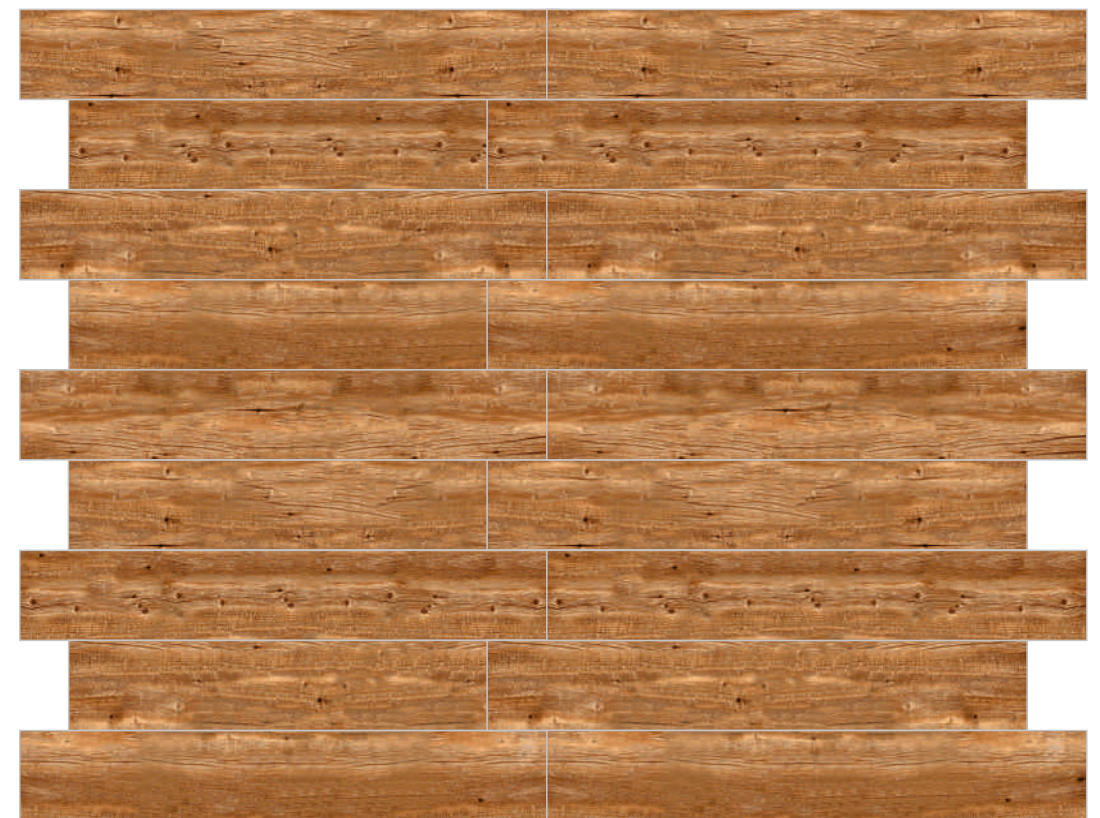

150x 900mm | 200x 1000mm | 200x 12000mm

HIGHLY  
RESILIENT

ANTI SKID  
TILES

IMPACT  
RESISTANCE

COLOR  
FAST

UV  
RESISTANCE