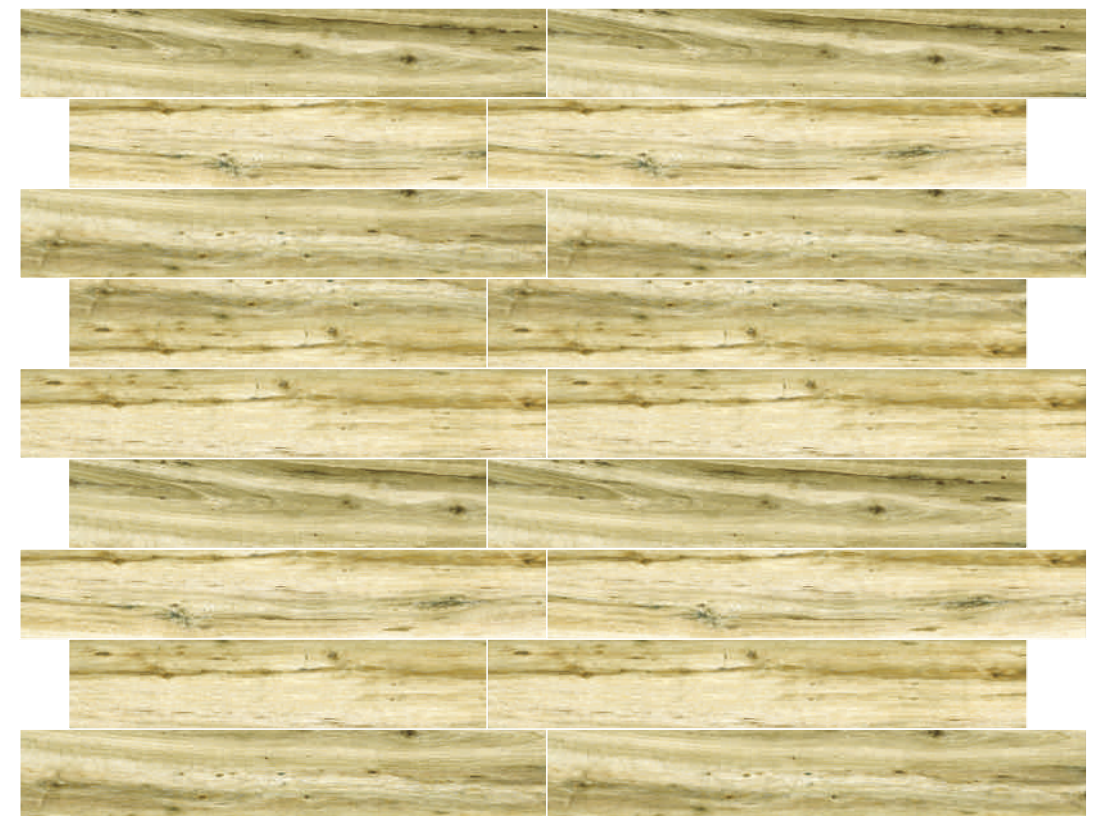

150x 900mm | 200x 1000mm | 200x 12000mm

GruppoNueva™

www.groupponueva.com