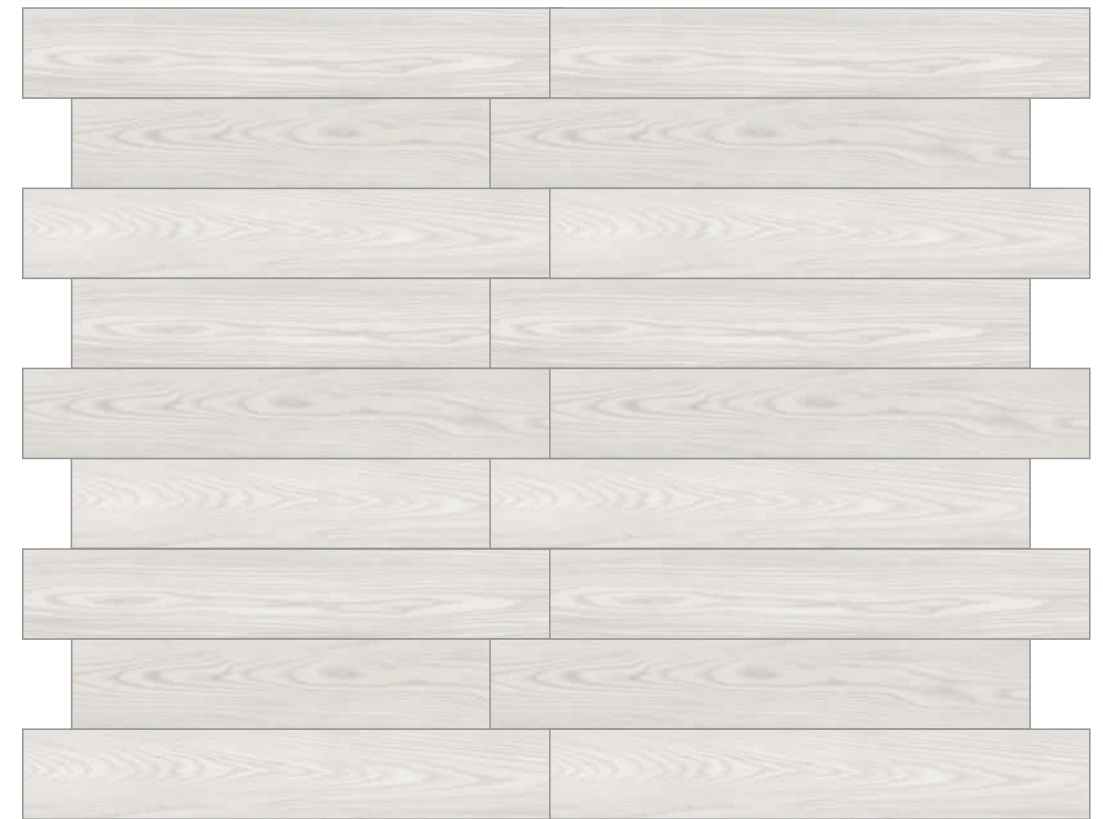

150x 900mm | 200x 1000mm | 200x 12000mm

GruppoNueva™

www.groupponueva.com