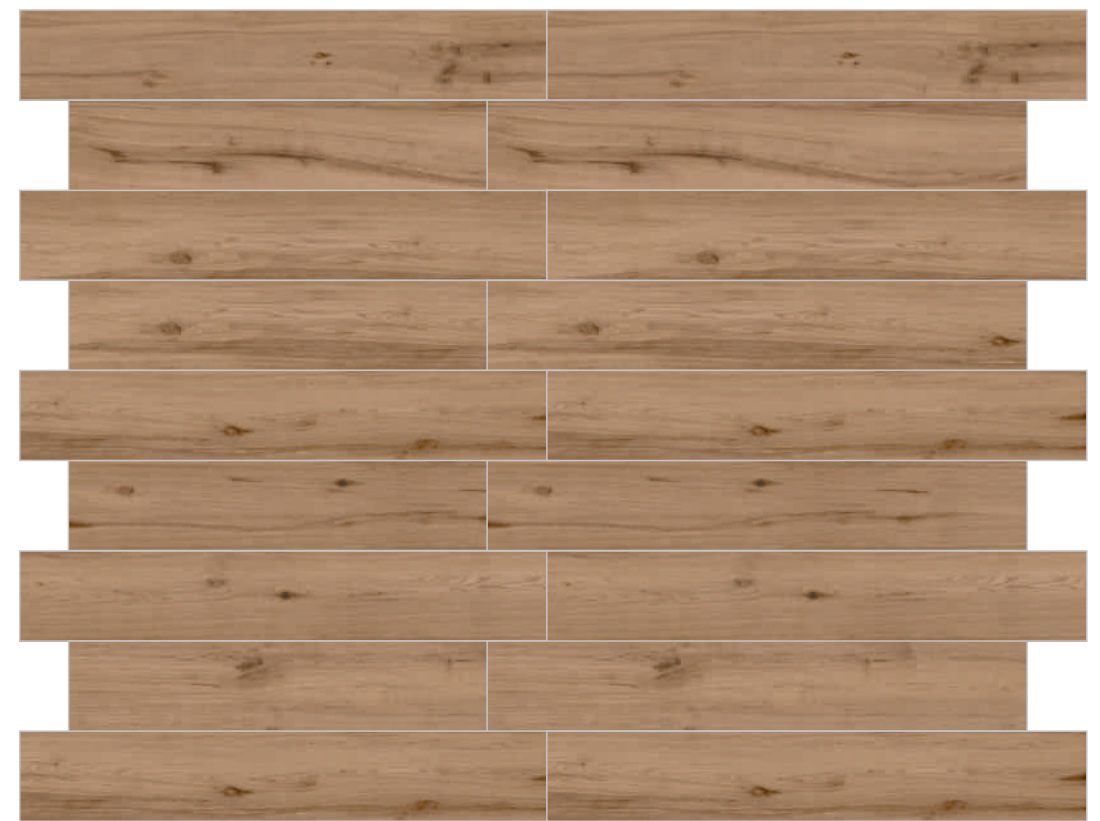

Foliage  
Brown

Foliage  
Copper

Foliage  
Wenge

FINISH : MATT

THICKNESS : 9 MM

RANDOM : 09

Foliage Nut

150x 900mm | 200x 1000mm | 200x 12000mm