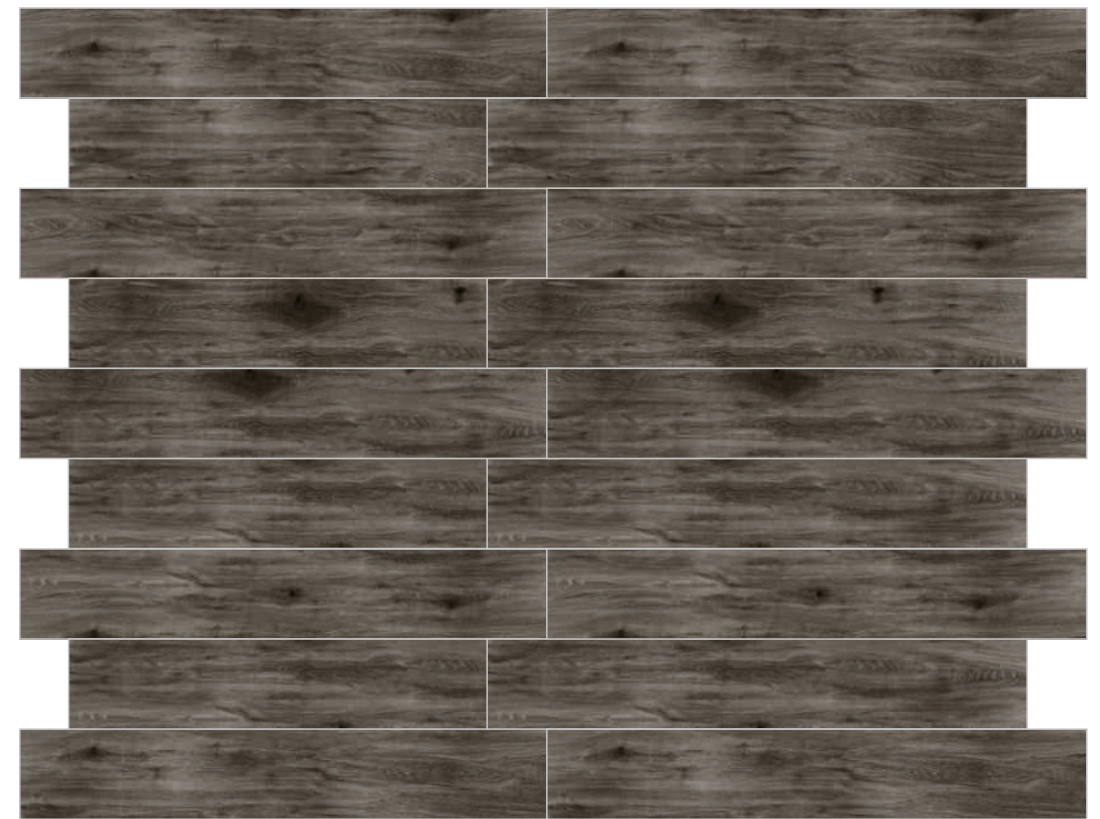

150x 900mm | 200x 1000mm | 200x 12000mm

GruppoNueva™

www.groupponueva.com