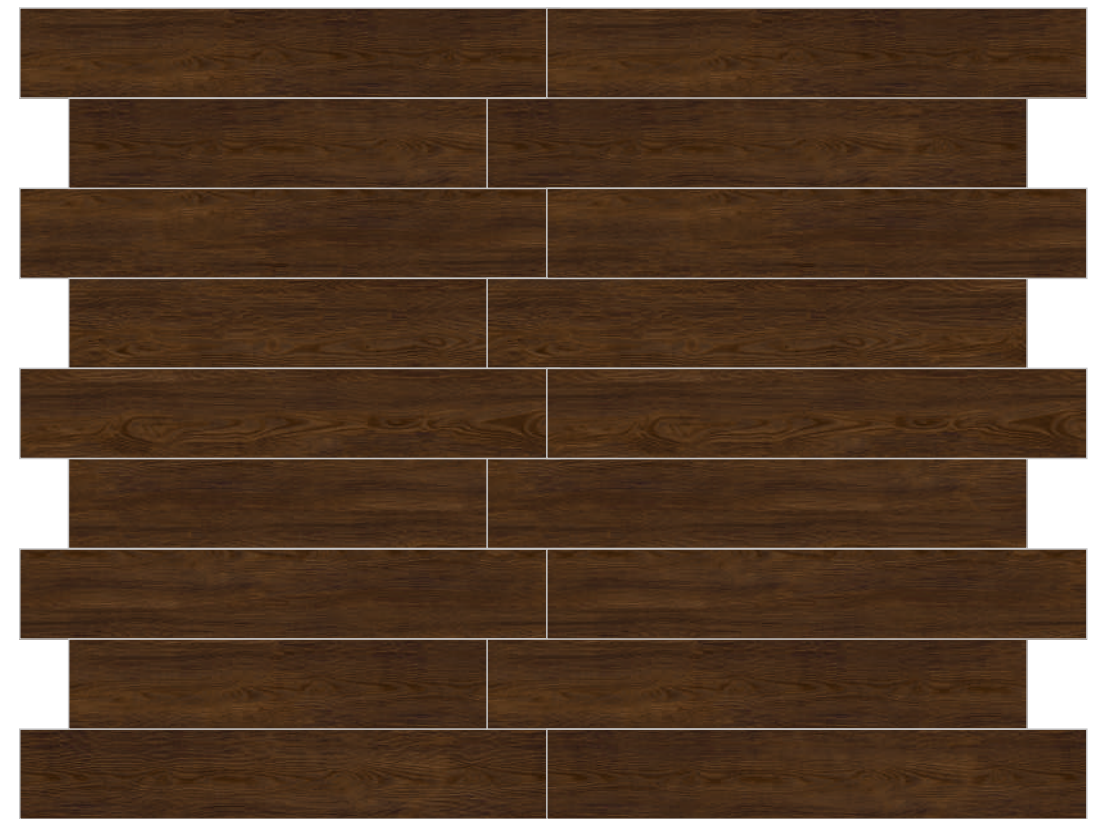

150x 900mm | 200x 1000mm | 200x 12000mm

HIGHLY
RESILIENT

ANTI SKID
TILES

IMPACT
RESISTANCE

COLOR
FAST

UV
RESISTANCE

GruppoNueva™

www.groupponueva.com