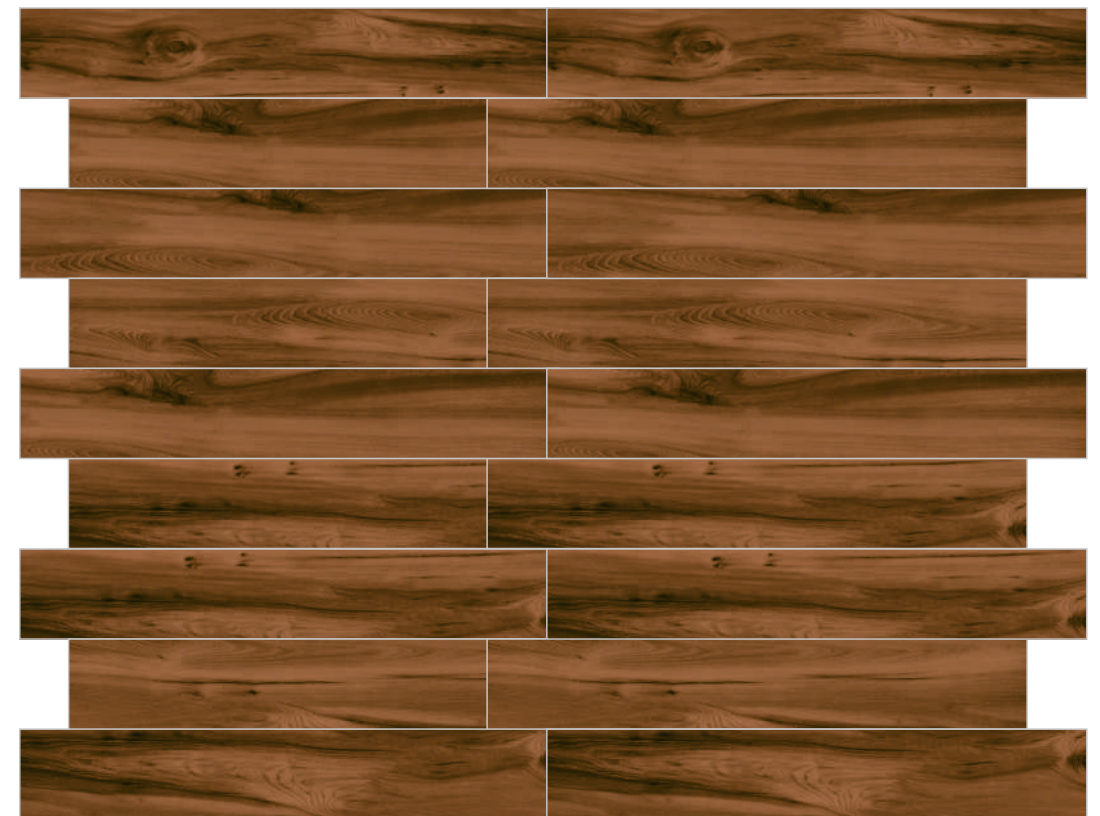

150x 900mm | 200x 1000mm | 200x 12000mm

HIGHLY  
RESILIENT

ANTI SKID  
TILES

IMPACT  
RESISTANCE

COLOR  
FAST

UV  
RESISTANCE