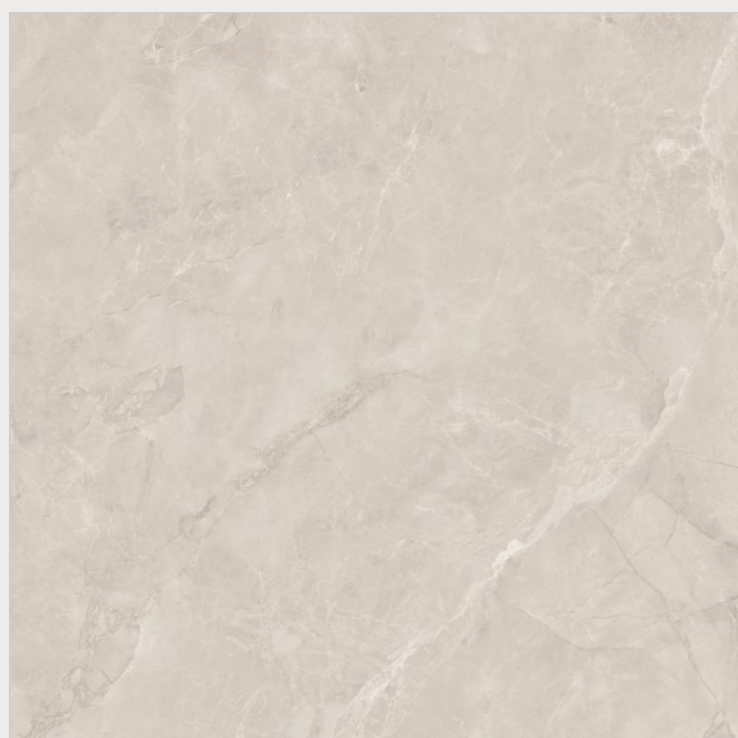

GruppoNueva™

**Juliano
Brown**

Size

800x
800mm

Surface

Matt

Thickness

9mm

MATT
Collection