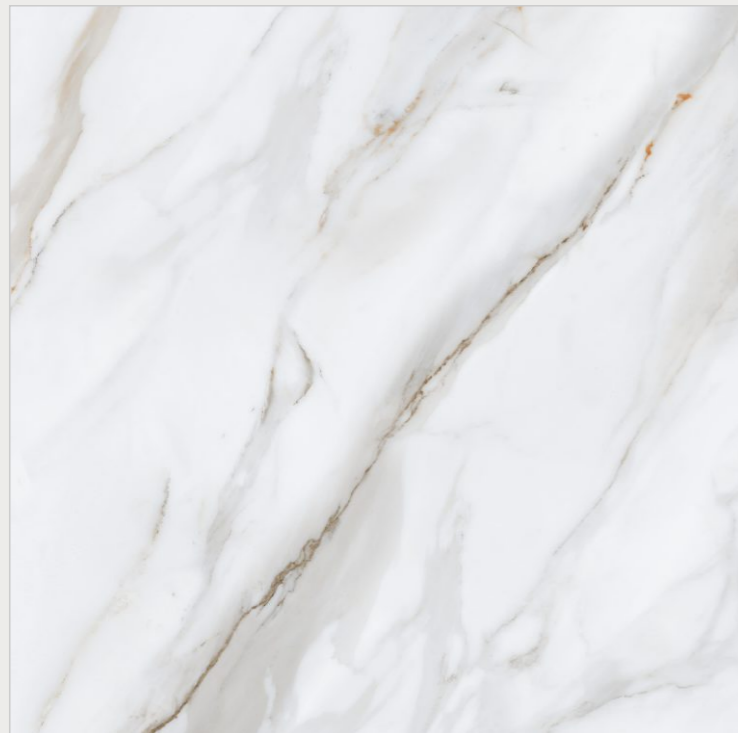

# GruppoNueva™

Norway  
Bianco

**Size**

800x  
800mm

**Surface**  
Carving

**Thickness**  
9mm

**CRAVING**  
Collection