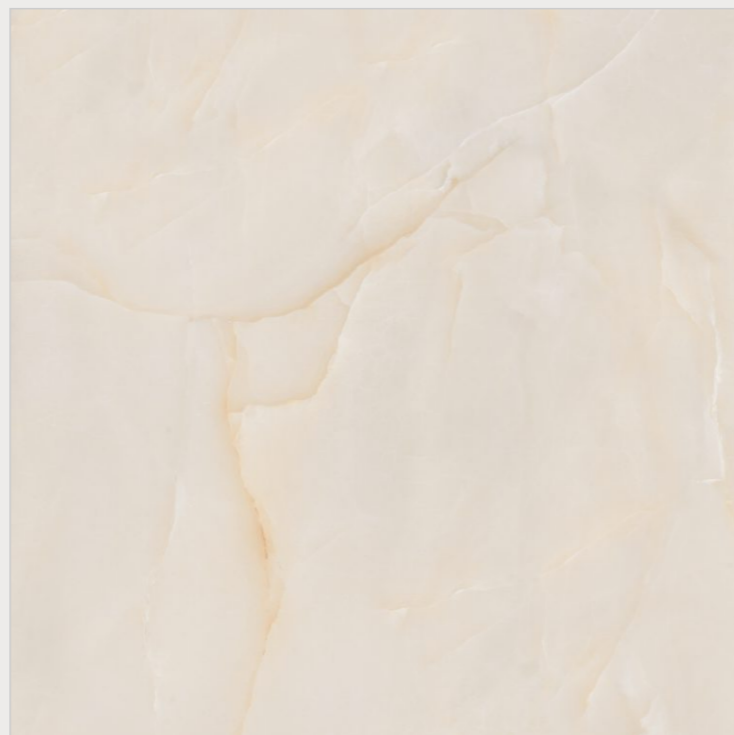

GruppoNueva™

**Argos
Onyx Beige**

Size

800x
800mm

Surface

Glossy

Thickness

9mm

**Glossy
Collection**