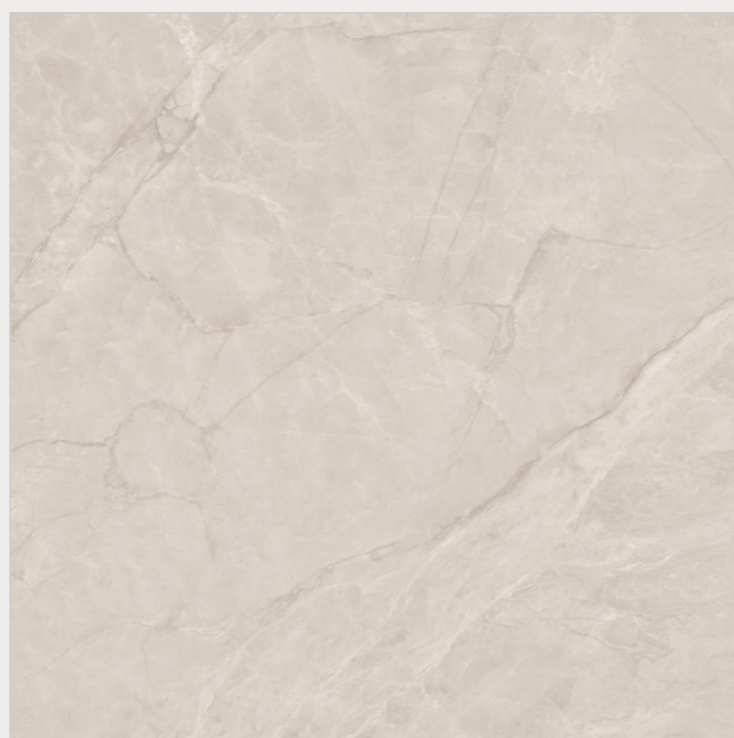

GruppoNueva™

**Juliano
Brown**

Size

800x
800mm

Surface

Matt

Thickness

9mm

MATT
Collection