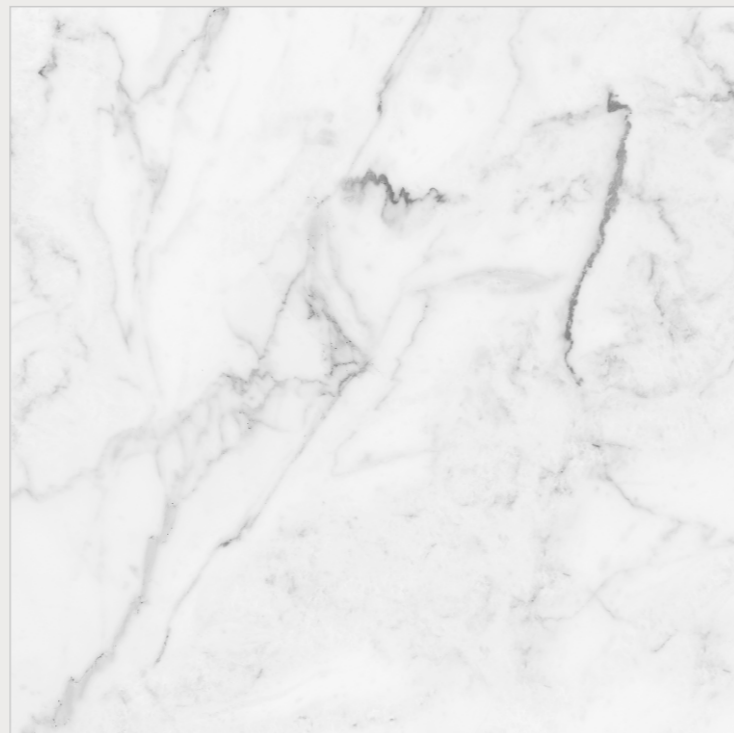

GruppoNueva™

**Atlantis
White**

Size

800x
800mm

Surface

Glossy

Thickness

9mm

**Glossy
Collection**