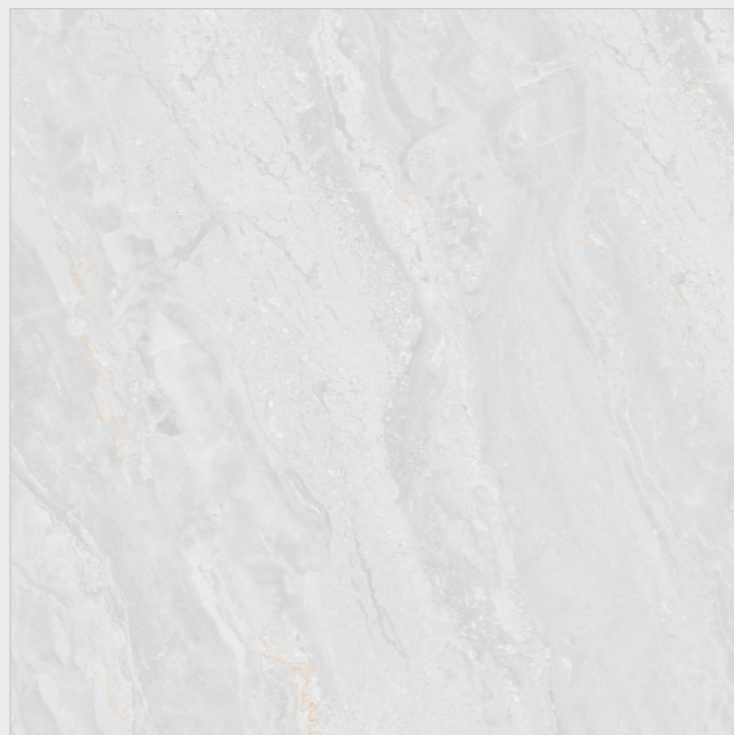

GruppoNueva™

Rivera
Bianco

Size

800x
800mm

Surface

Glossy

Thickness

9mm

Glossy
Collection