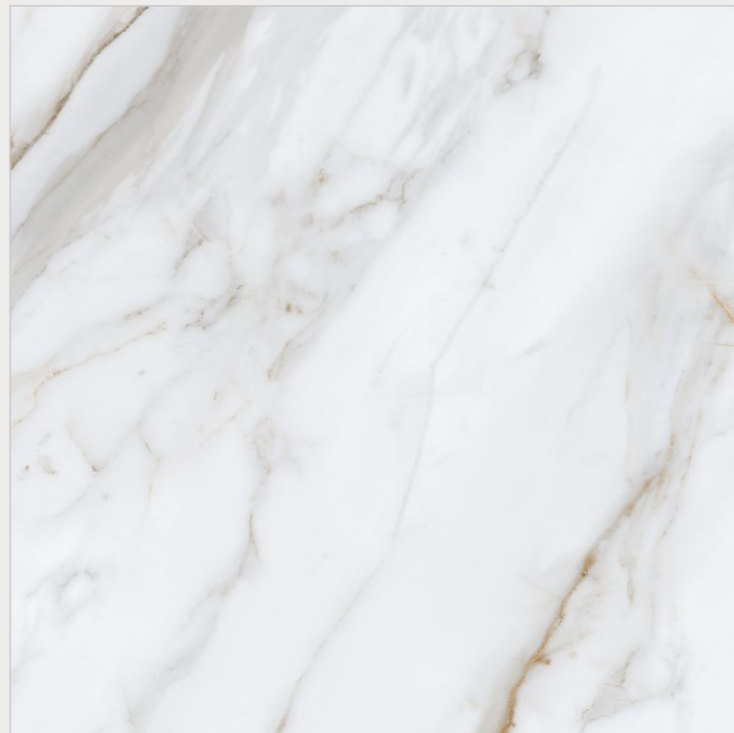

# GruppoNueva™

Norway  
Bianco

**Size**

800x  
800mm

**Surface**  
Carving

**Thickness**  
9mm

**CRAVING**  
Collection