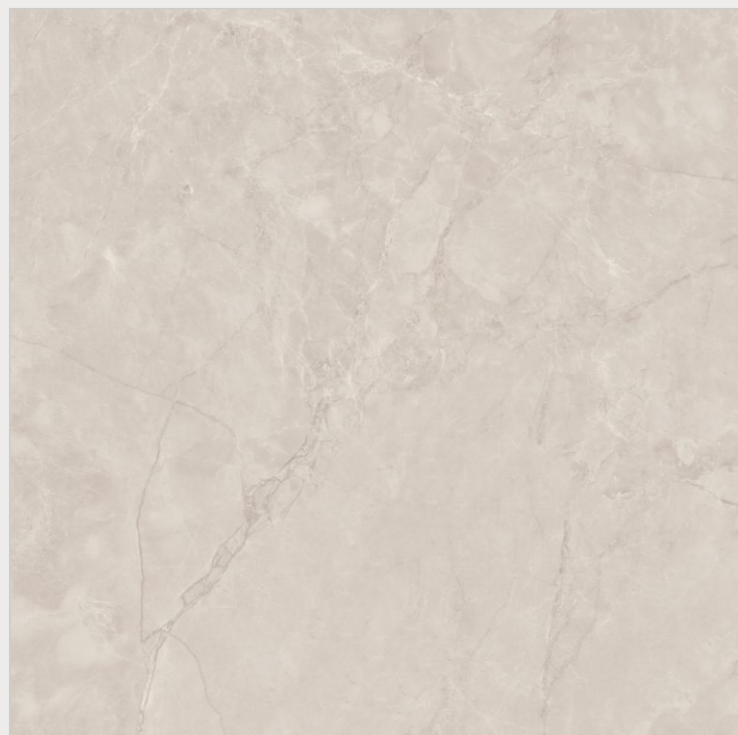

GruppoNueva™

**Juliano
Brown**

Size

800x
800mm

Surface

Matt

Thickness

9mm

MATT
Collection