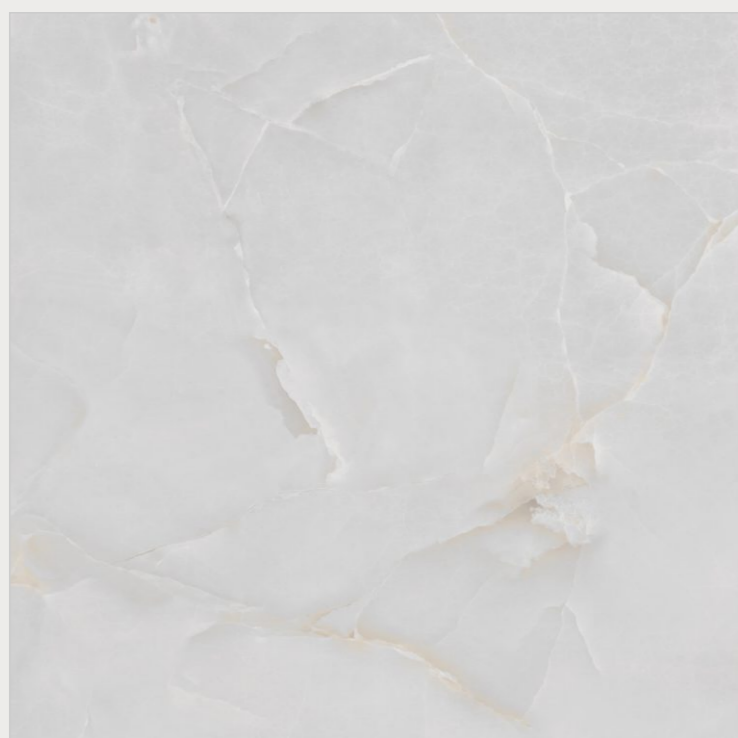

GruppoNueva™

**Argos
Onyx Bianco**

Size

800x
800mm

Surface

Glossy

Thickness

9mm

**Glossy
Collection**