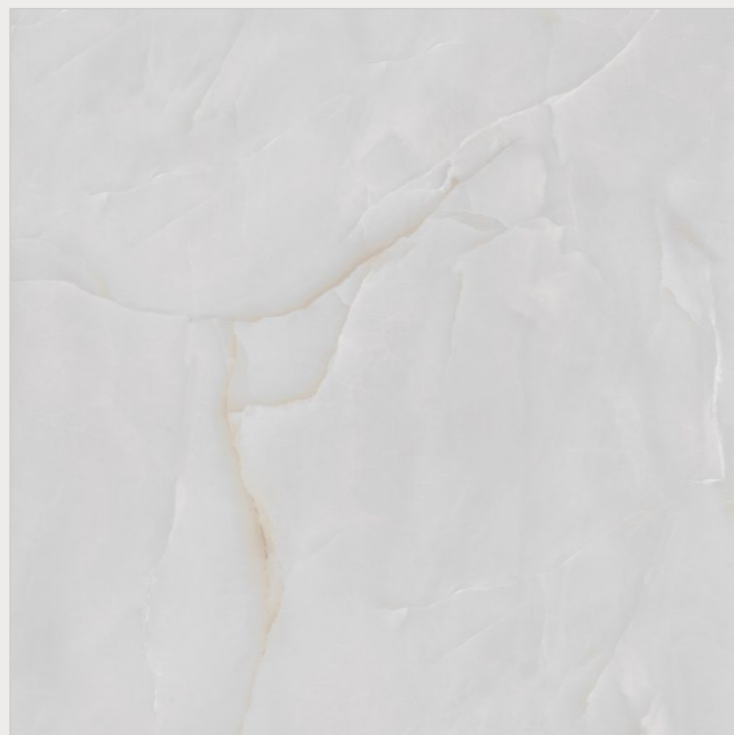

GruppoNueva™

**Argos
Onyx Bianco**

Size

800x
800mm

Surface

Glossy

Thickness

9mm

**Glossy
Collection**