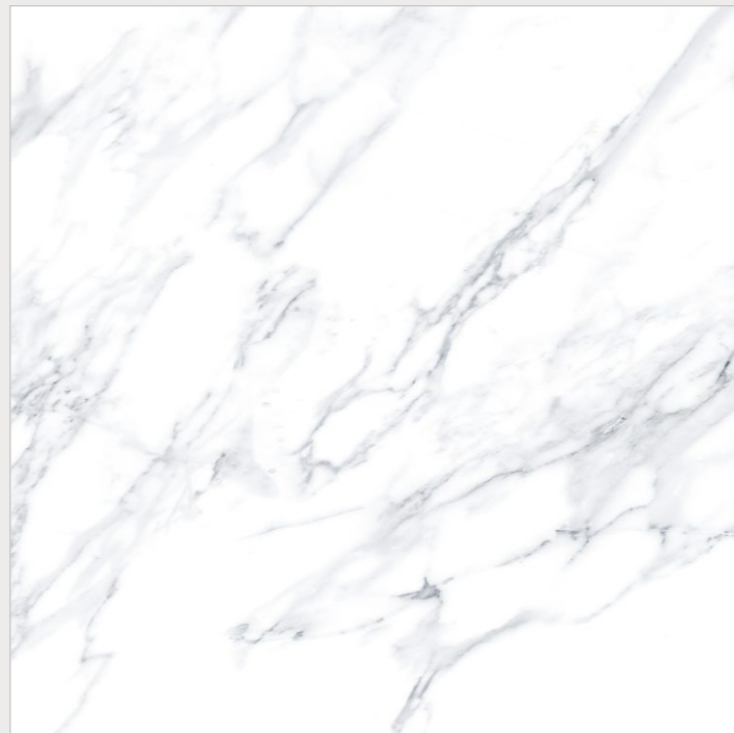

GruppoNueva™

Lazzaro
Pearl

Size

800x
800mm

Surface

Glossy

Thickness

9mm

Glossy
Collection