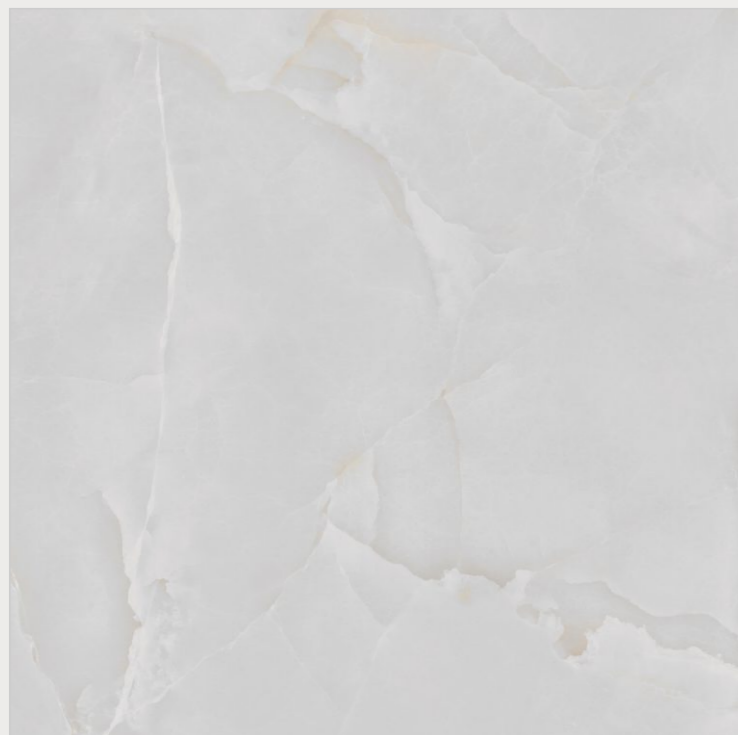

GruppoNueva™

**Argos
Onyx Bianco**

Size

800x
800mm

Surface

Glossy

Thickness

9mm

**Glossy
Collection**