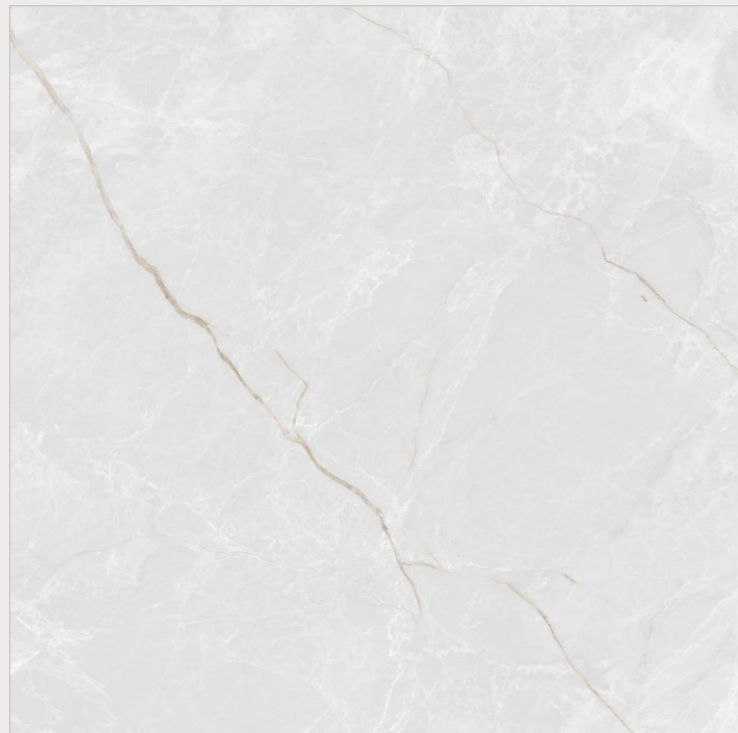

# GruppoNueva™

**Frosty  
White**

**Size**

800x  
800mm

**Surface**  
Carving

**Thickness**  
9mm

**CARVING**  
Collection