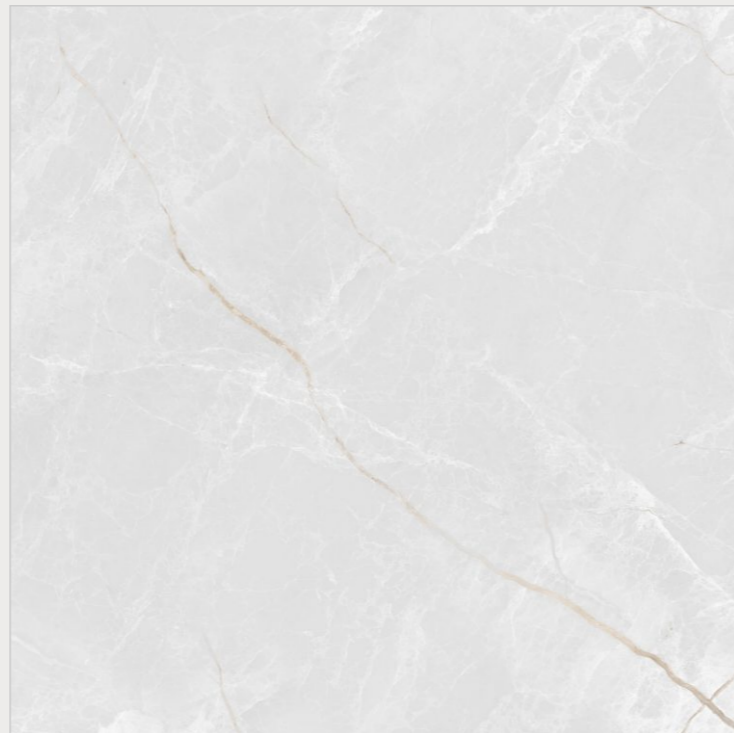

# GruppoNueva™

**Frosty  
White**

**Size**

800x  
800mm

**Surface**  
Carving

**Thickness**  
9mm

**CARVING**  
Collection