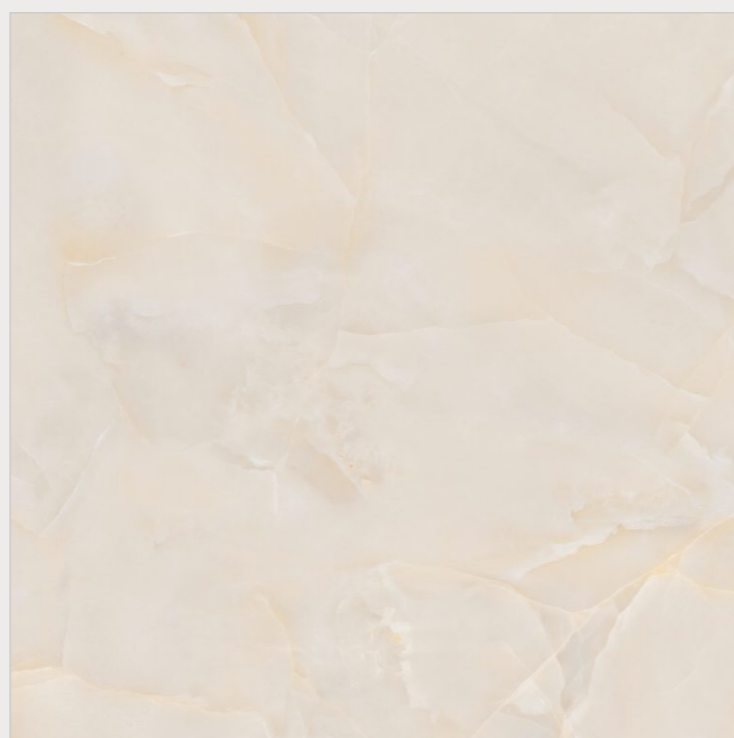

GruppoNueva™

**Argos
Onyx Beige**

Size

800x
800mm

Surface

Glossy

Thickness

9mm

**Glossy
Collection**