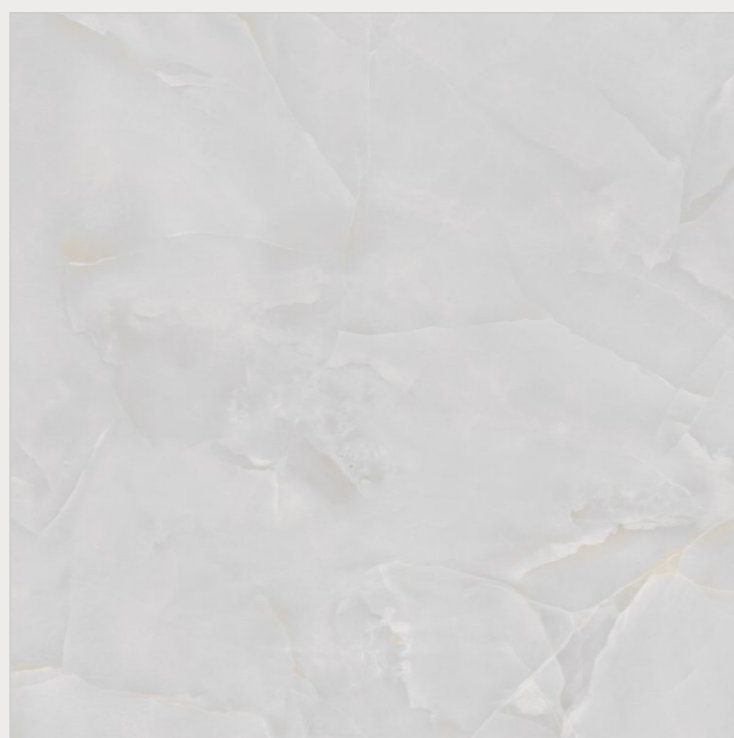

GruppoNueva™

**Argos
Onyx Bianco**

Size

800x
800mm

Surface

Glossy

Thickness

9mm

**Glossy
Collection**