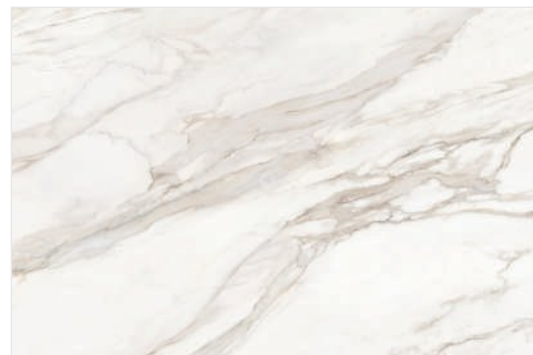

32 x 32 in / 80 x 80 cm | Calacatta Paonazzo | Polished/Matt Rectified Tile | Random - 12

Full Carpet

48 x 96 in / 120 x 240 cm
Rectified
Polished / Matt

R-3

48 x 64 in / 120 x 180 cm
Rectified
Polished / Matt