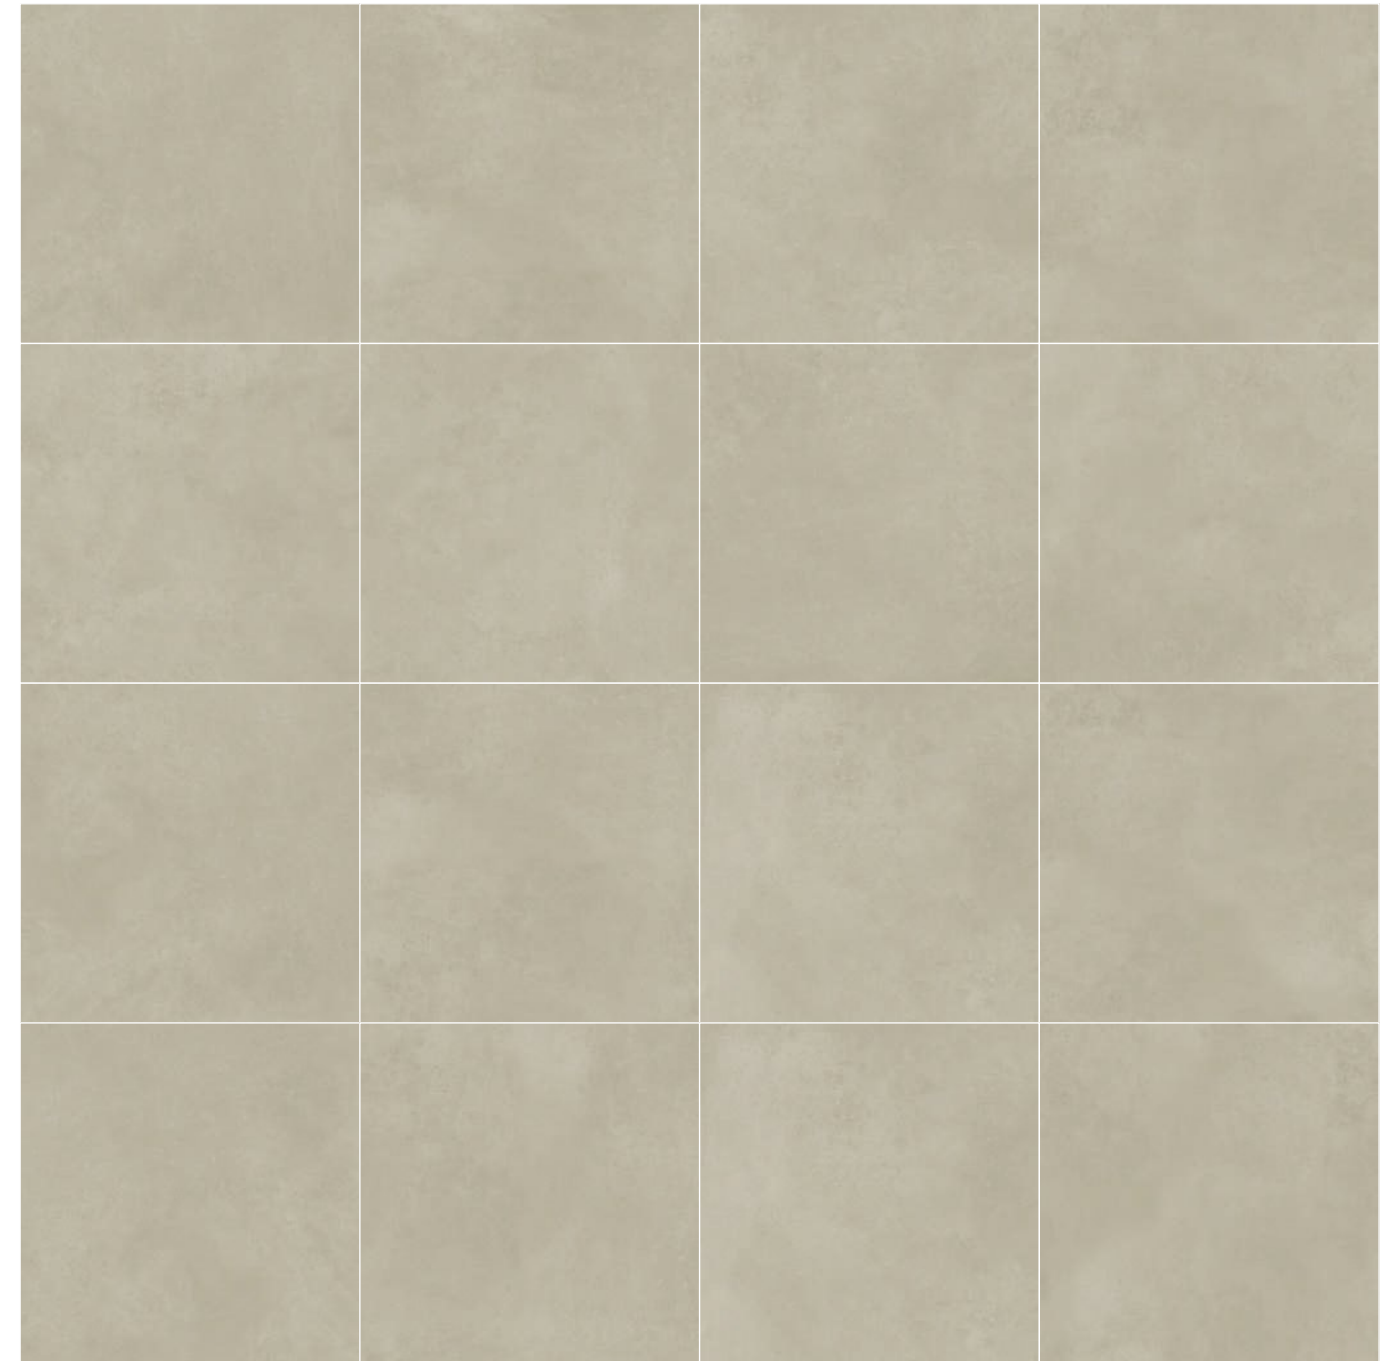

32 x 32 in / 80 x 80 cm | Surface Off White | Matt Rectified Tile | Random - 6