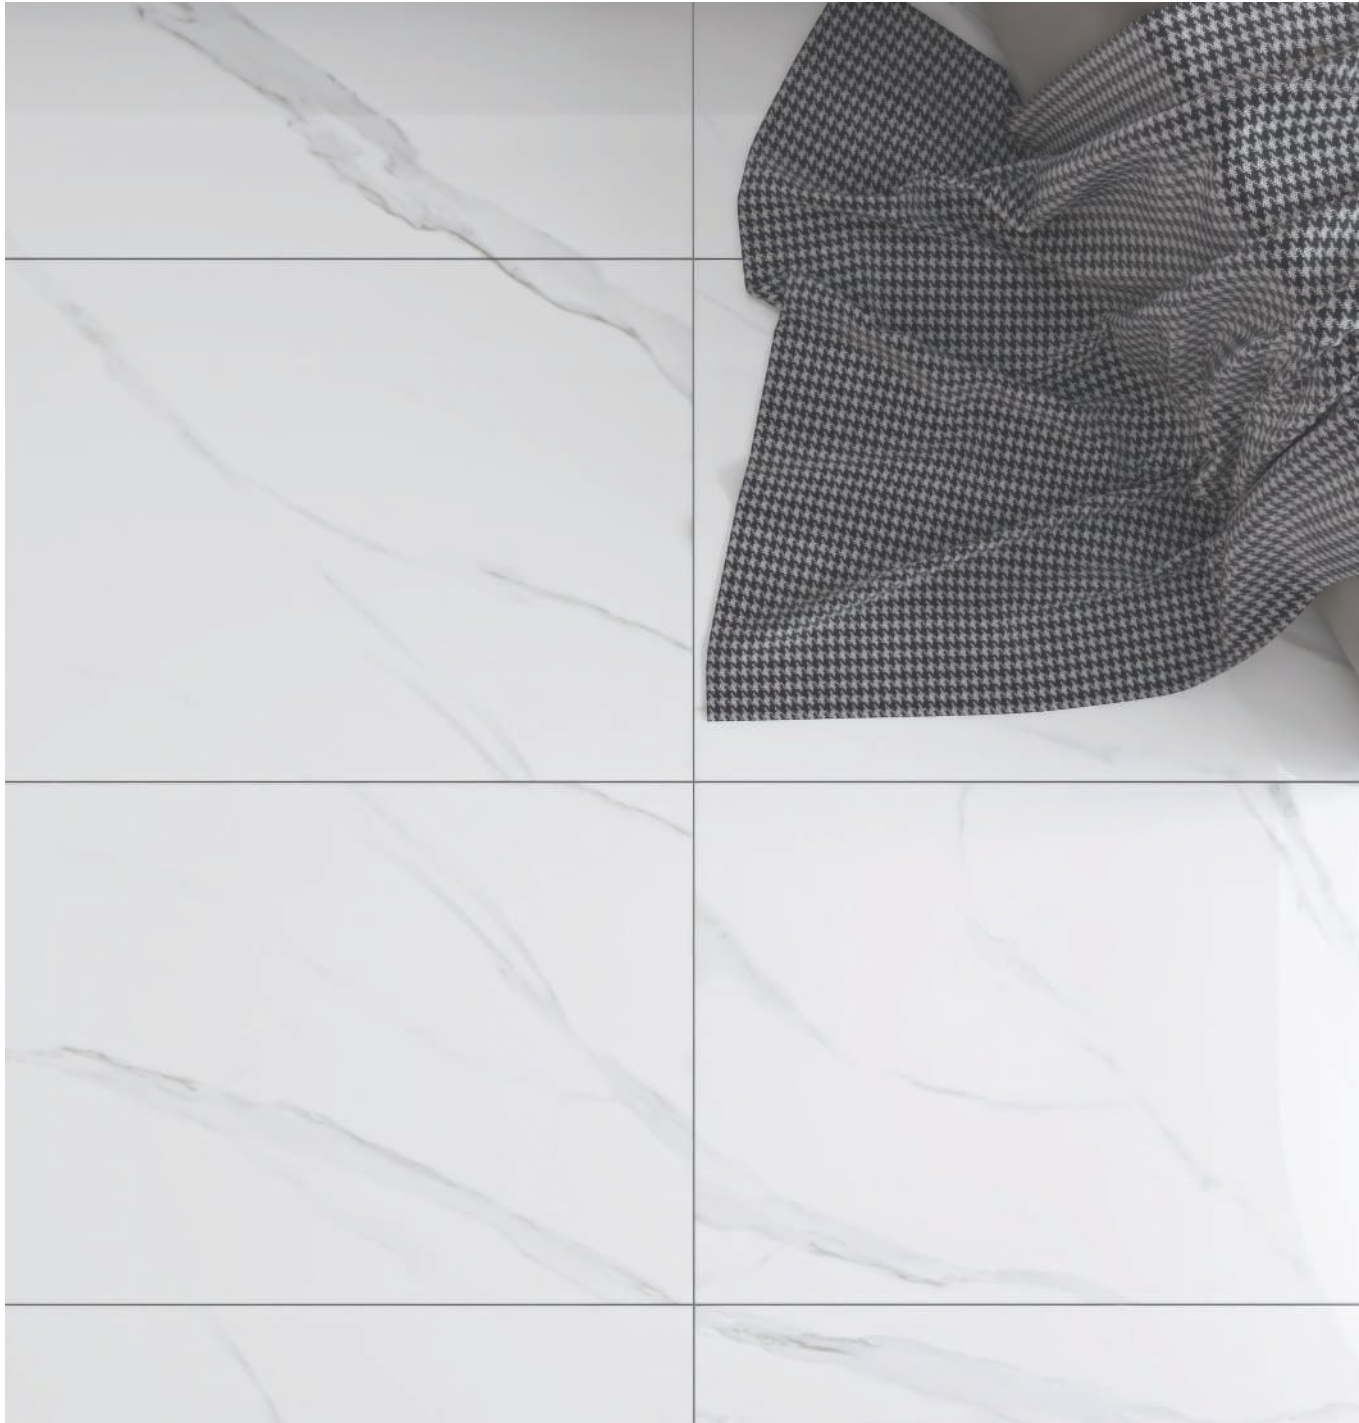

R-4

48 x 48 in / 120 x 120 cm
Rectified
Polished / Matt

R-4

32 x 64 in / 80 x 160 cm
Rectified
Polished / Matt

R-4

Glazed Porcelain Tiles

24 x 48 in / 60 x 120 cm | Statuario Nuvolato | Polished/Matt Rectified Tile