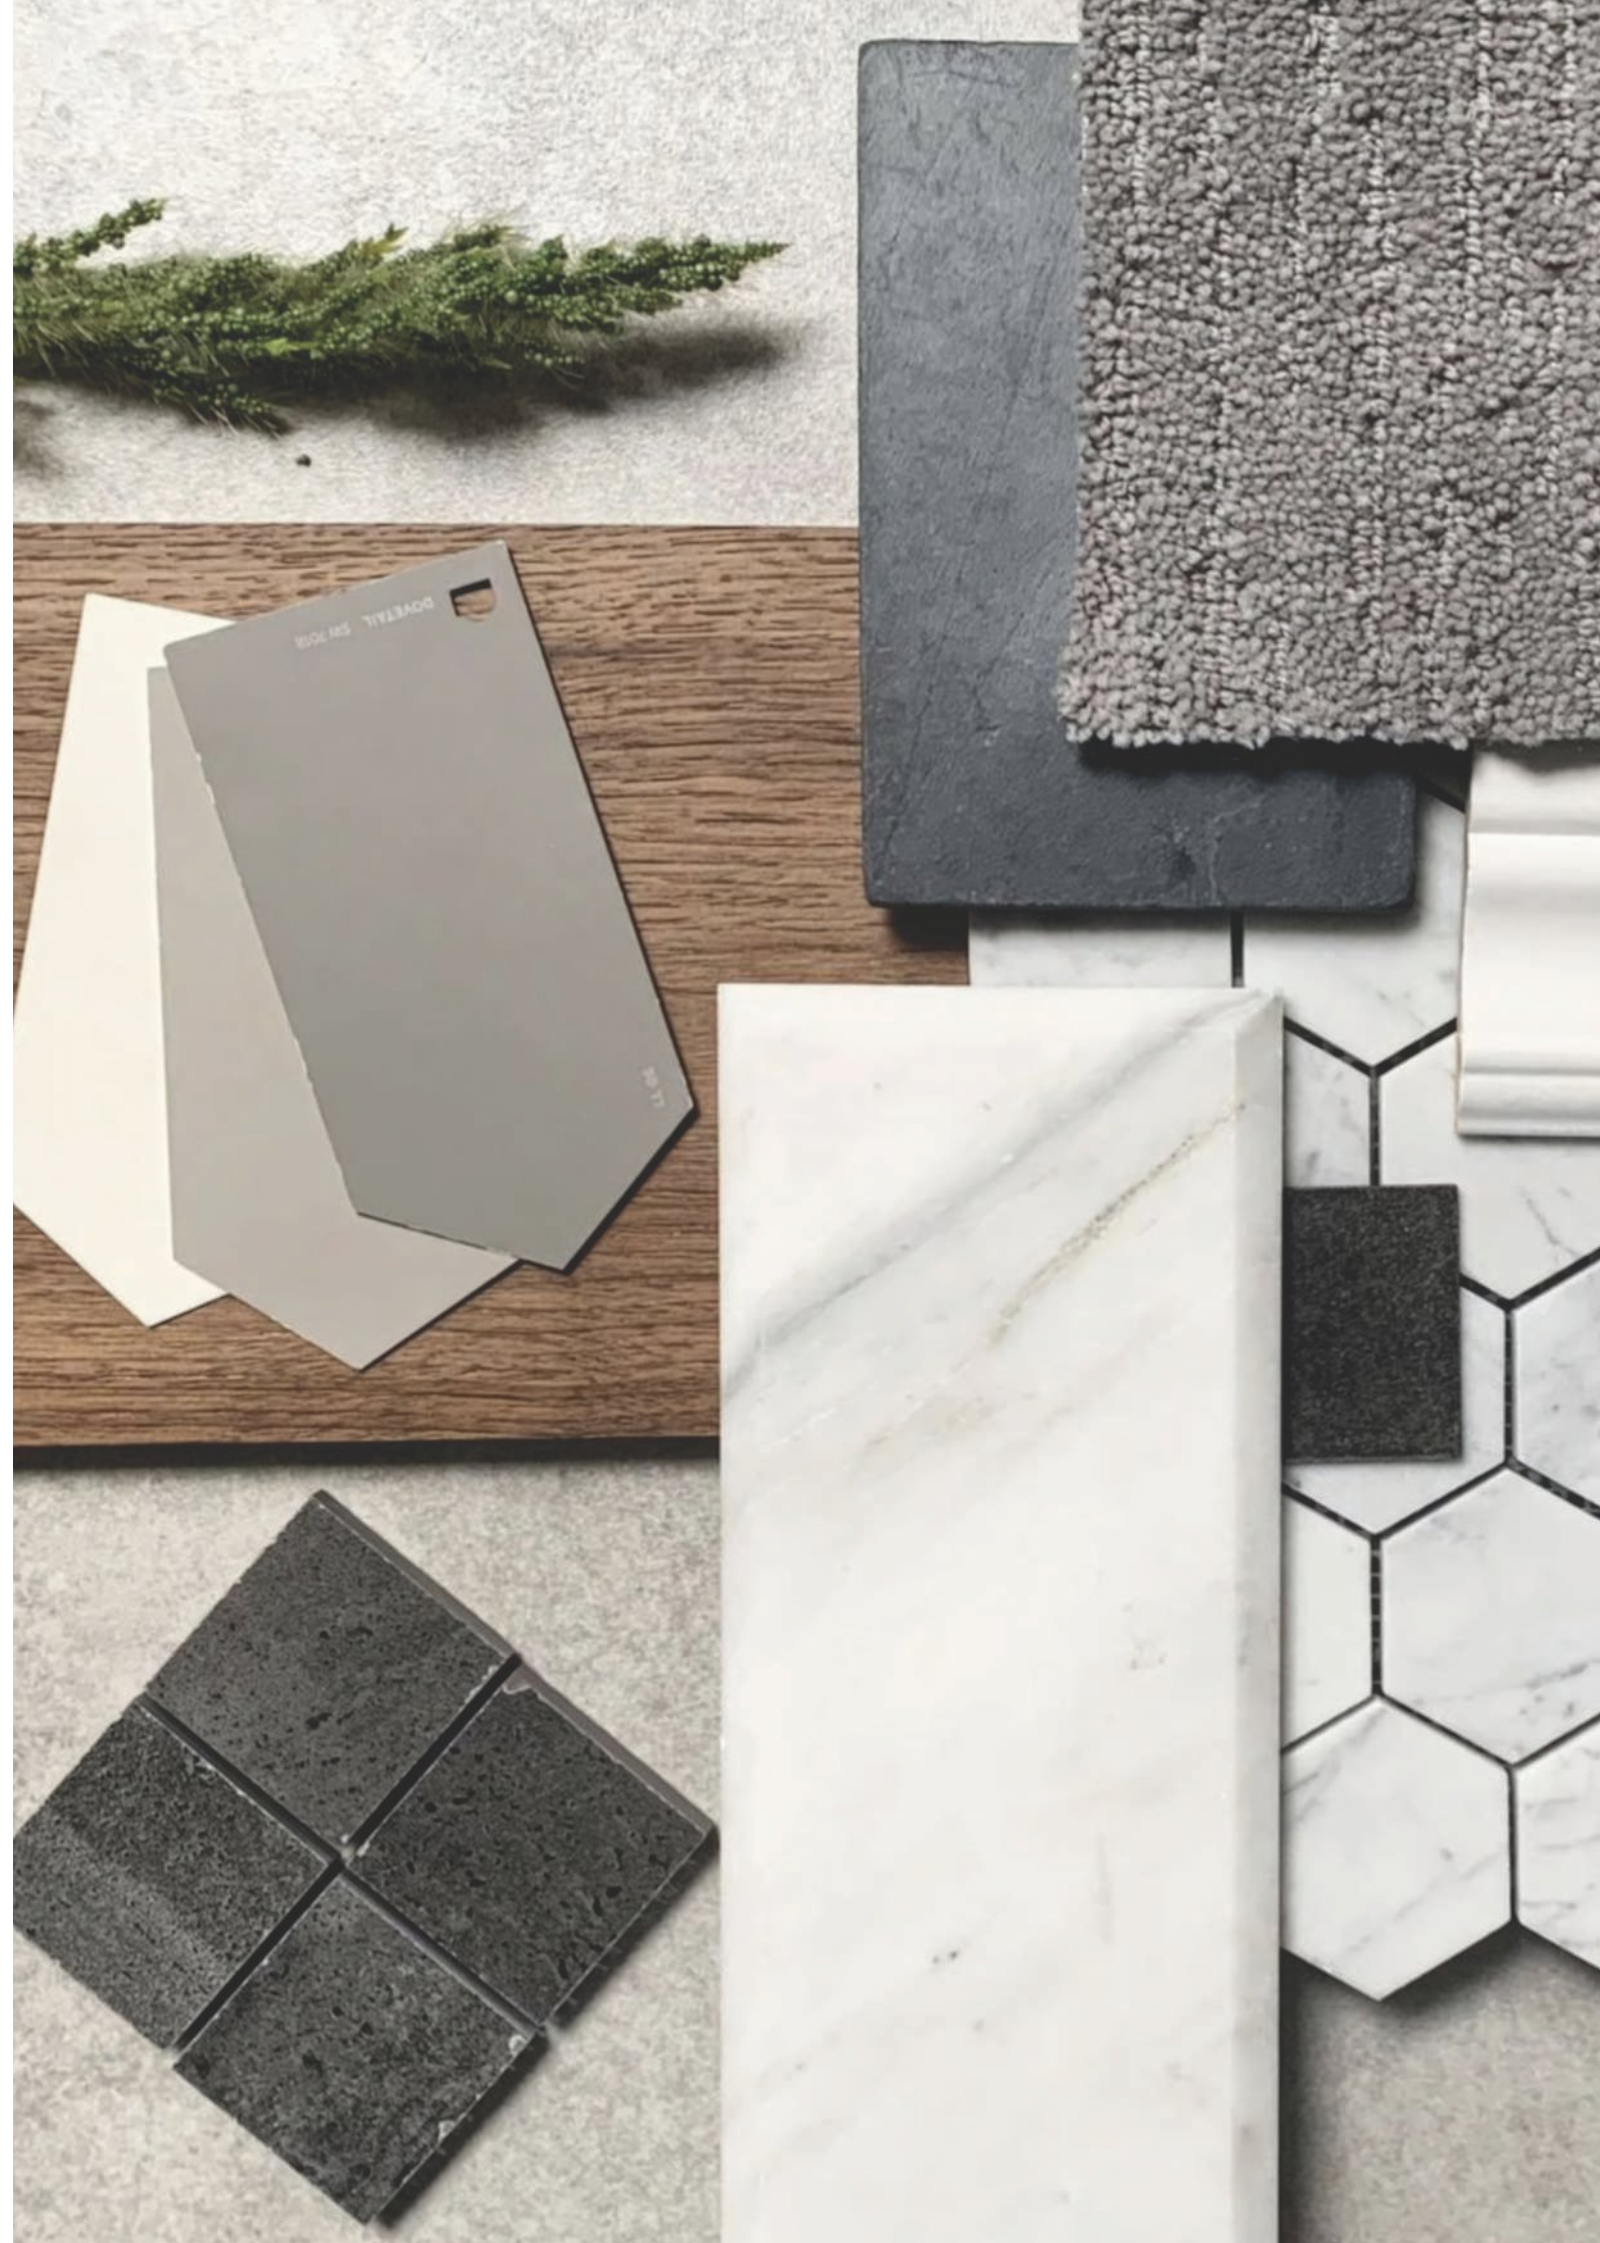

GruppoNueva Excellence
Elevating Standards with Unmatched
Elegance and Perfection.

GruppoNueva reimagine shapes and design compositions, exploring refined colour palettes, innovative graphical enhancements, and inventive reinterpretations of traditional, cultural, and trending inspirations. Each tile's evolution undergoes meticulous attention, enhancing formation through meticulous graphic and technical advancements at every Stage Of development. This commitment culminates in the creation of the most exquisite and discerning tile collections.

Stone Inspiration