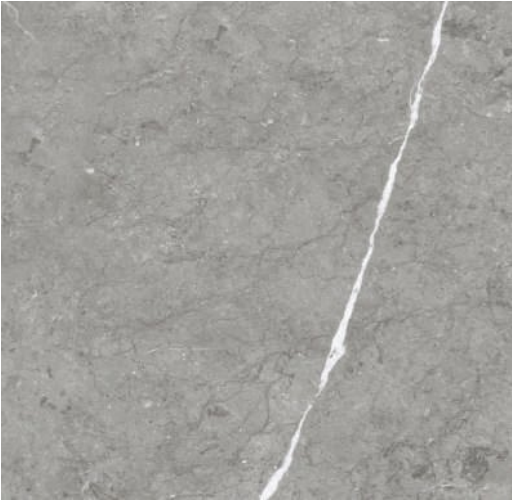

PARADISO ARGENTO

32 x 32 in / 80 x 80 cm
Rectified
Polished / Matt