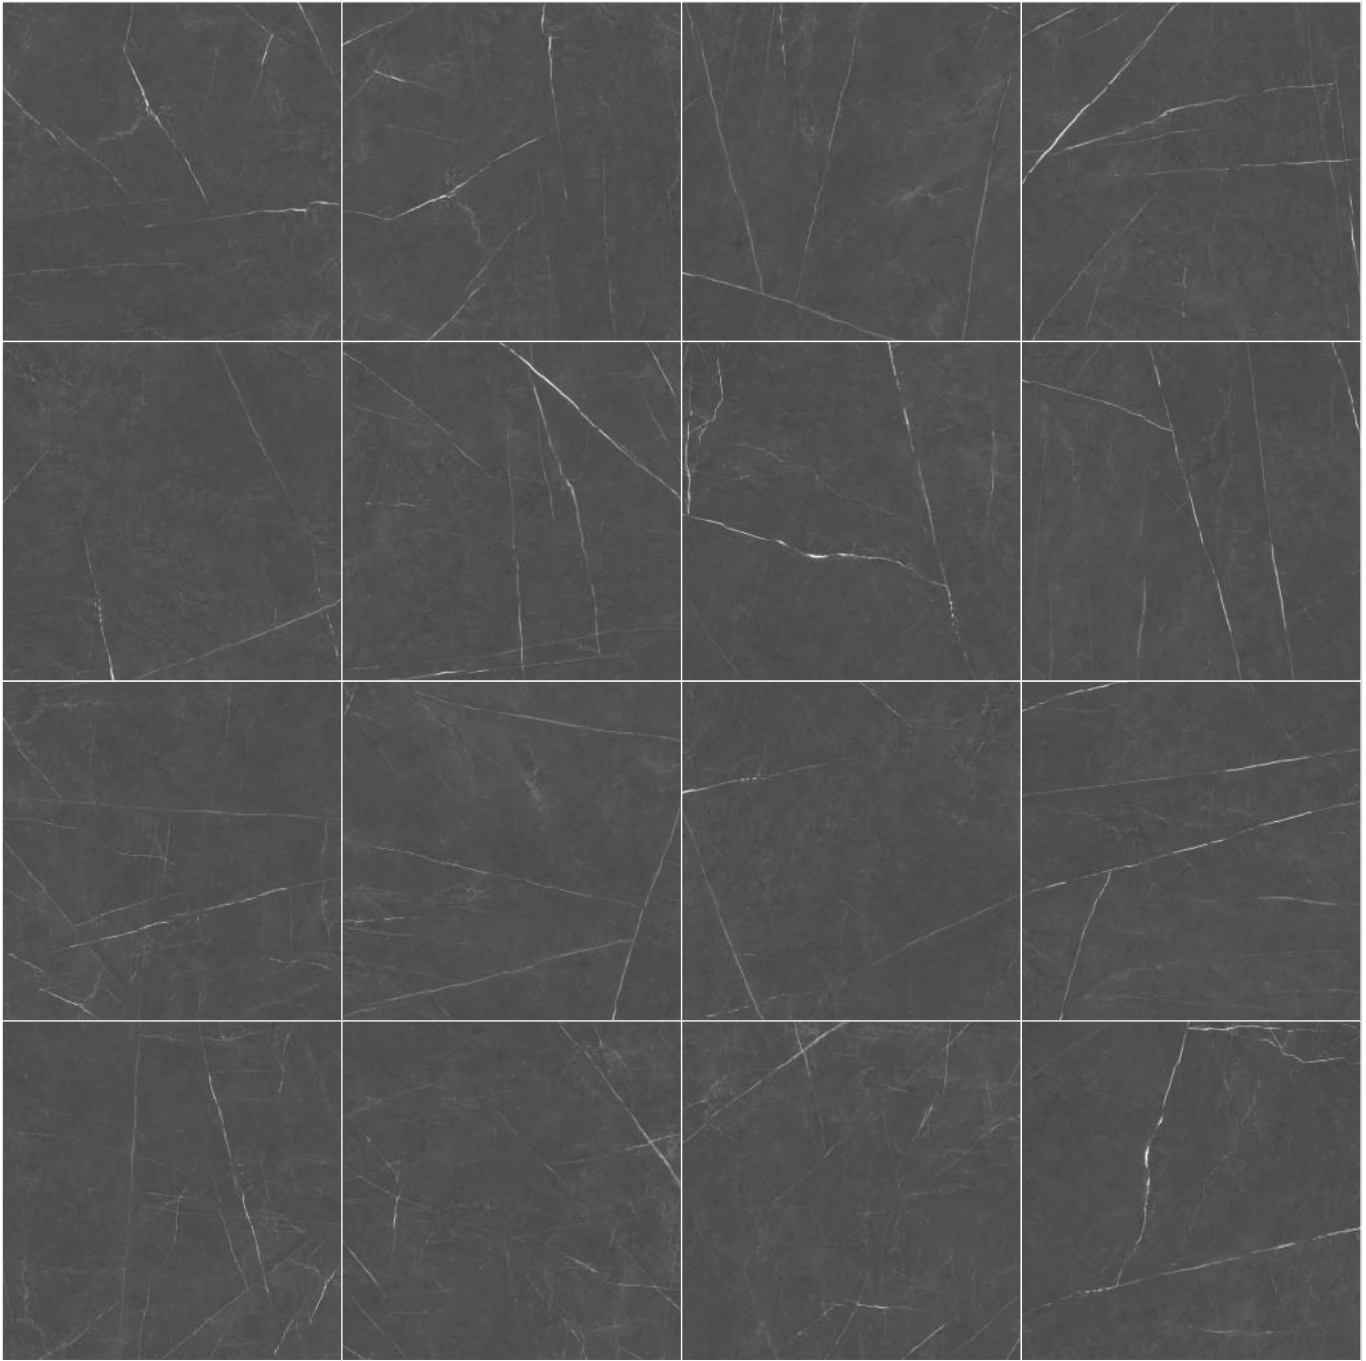

32 x 32 in / 80 x 80 cm | Pietra Black | High Glossy Rectified Tile | Random - 12