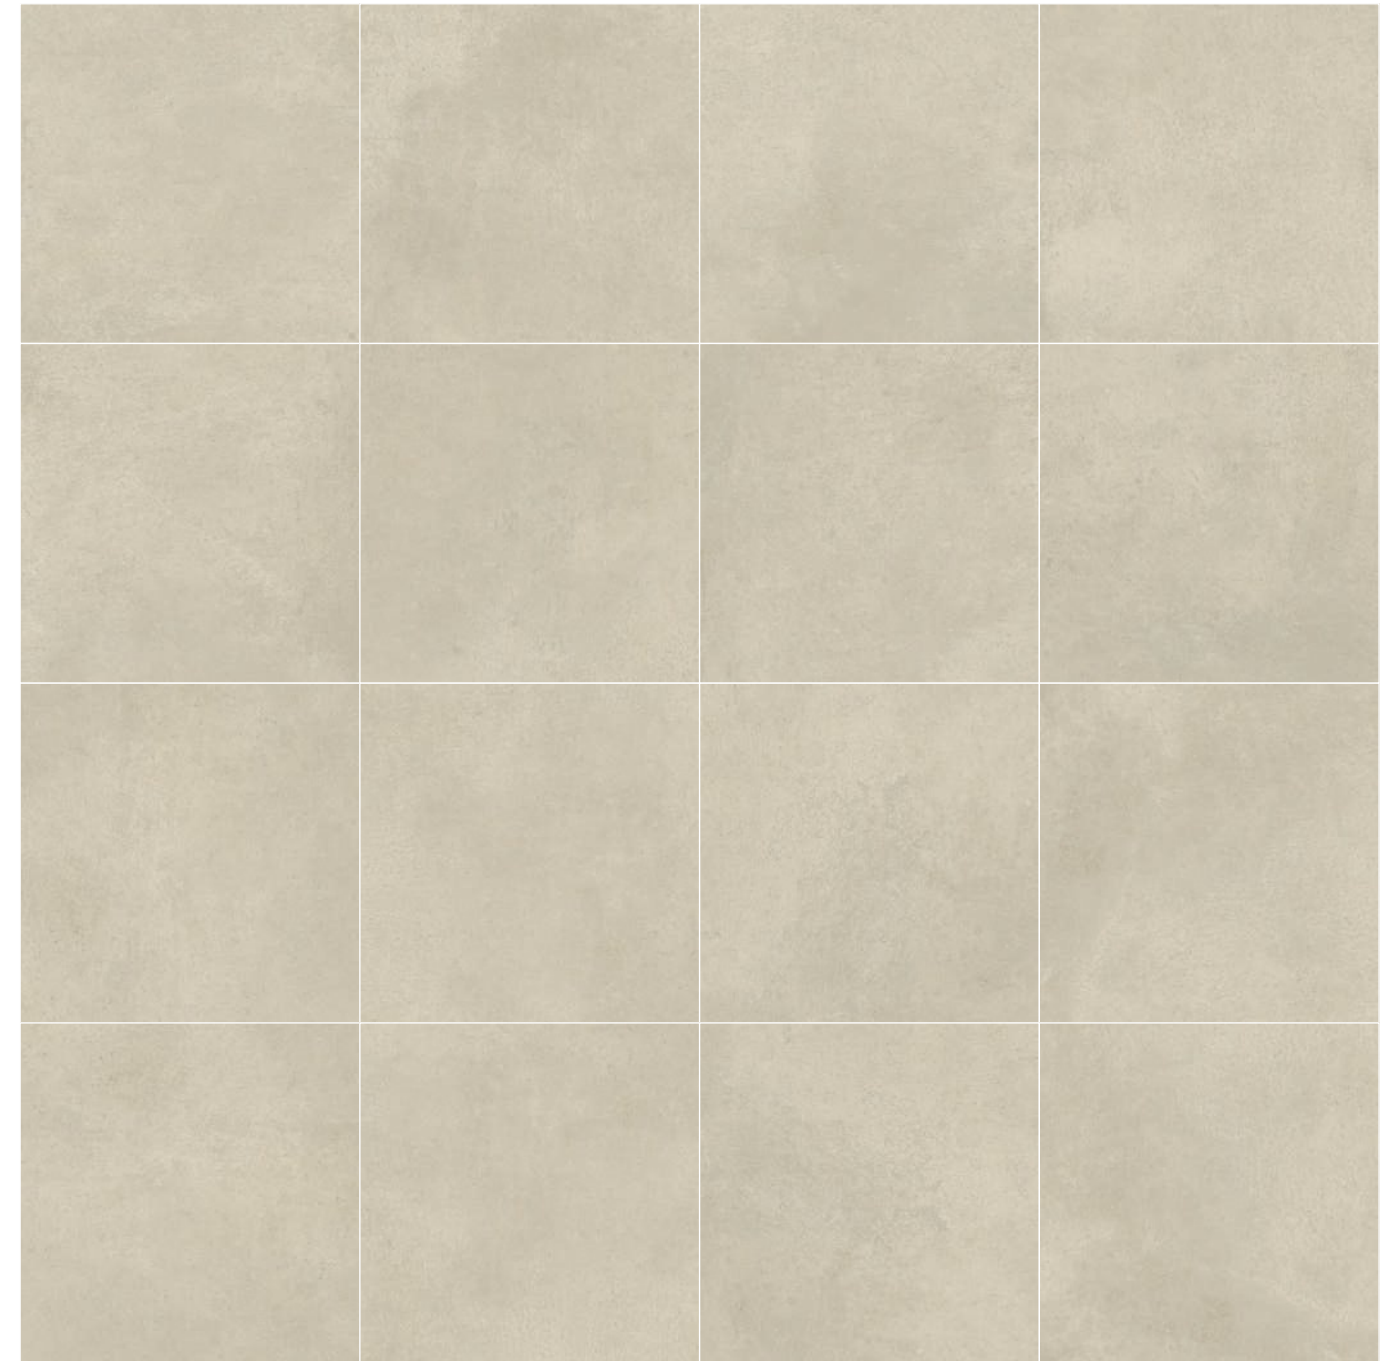

48 x 48 in / 80 x 80 cm | Revive Active White | Matt Rectified Tile | Random - 6