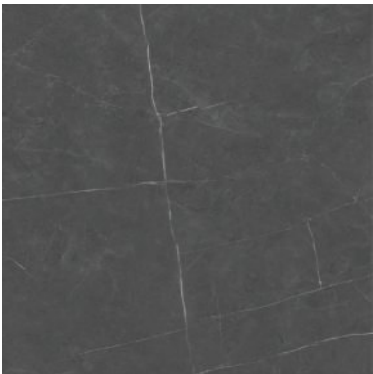

24 x 24 in / 60 x 60 cm
Rectified
High Glossy