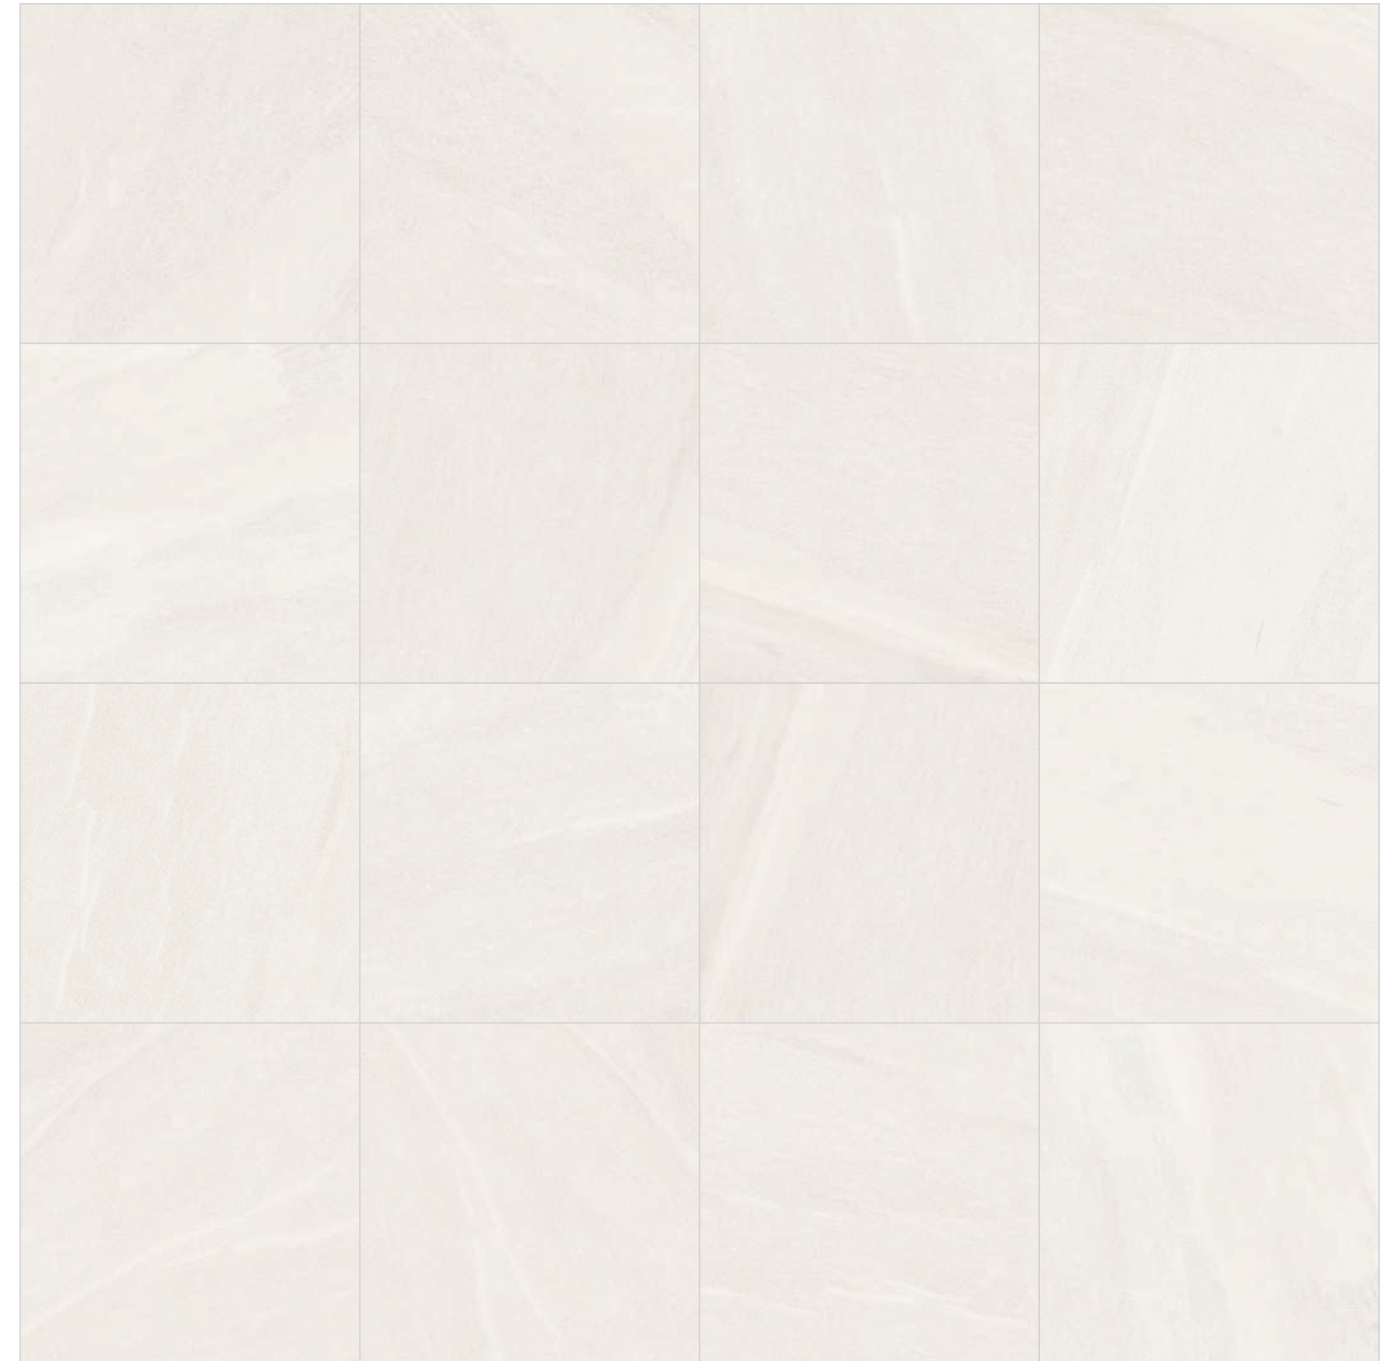

12 x 24 in / 30 x 60 cm
Rectified
R11 Matt

Trim

3 x 12 in / 7.1 x 30 cm
Bullnose
R11 Matt

Mosaics

2 in / 5 cm
Hexagon Mosaic
R11 Matt

2 x 2 in / 5 x 5 cm
Mosaic
R11 Matt

6 in / 15 cm
Hexagon Mosaic
R11 Matt