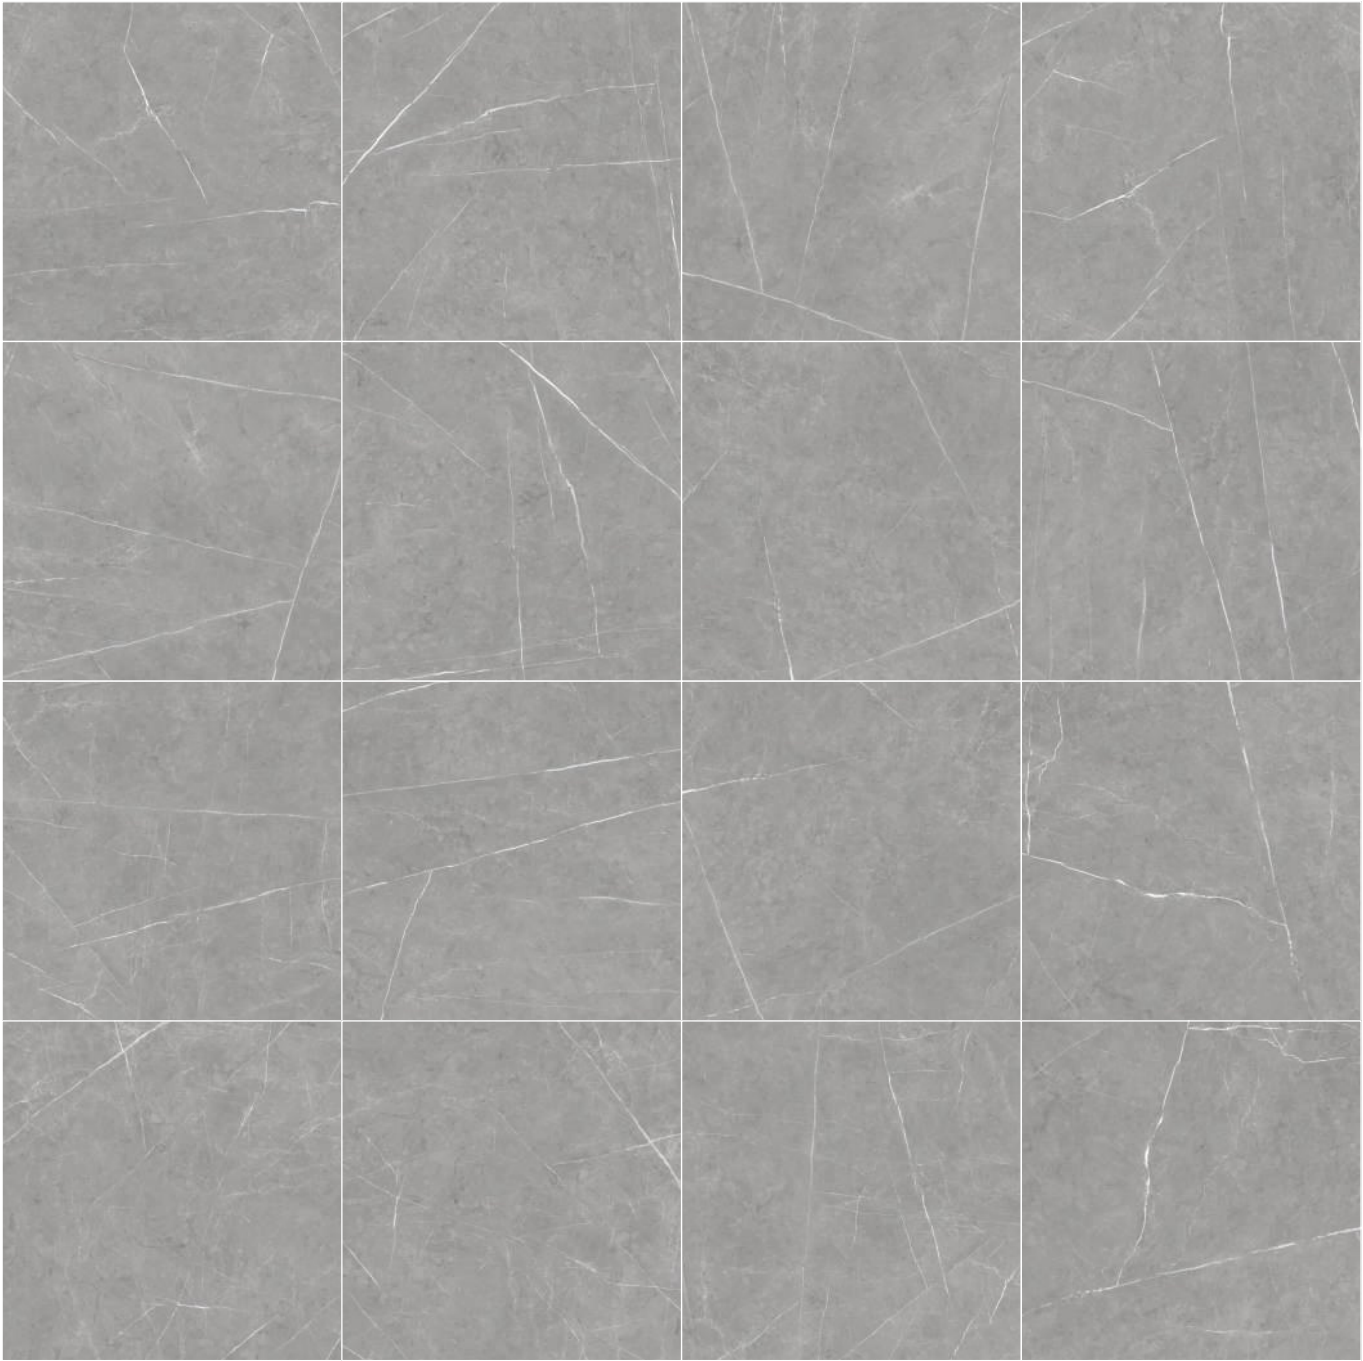

12 x 24 in / 30 x 60 cm
Rectified
Polished / Matt

Trim

3 x 12 in / 7.1 x 30 cm
Bullnose
Polished / Matt

Mosaics

2 in / 5 cm
Hexagon Mosaic
Polished / Matt

2 x 2 in / 5 x 5 cm
Mosaic
Polished / Matt

6 in / 15 cm
Hexagon Mosaic
Polished / Matt