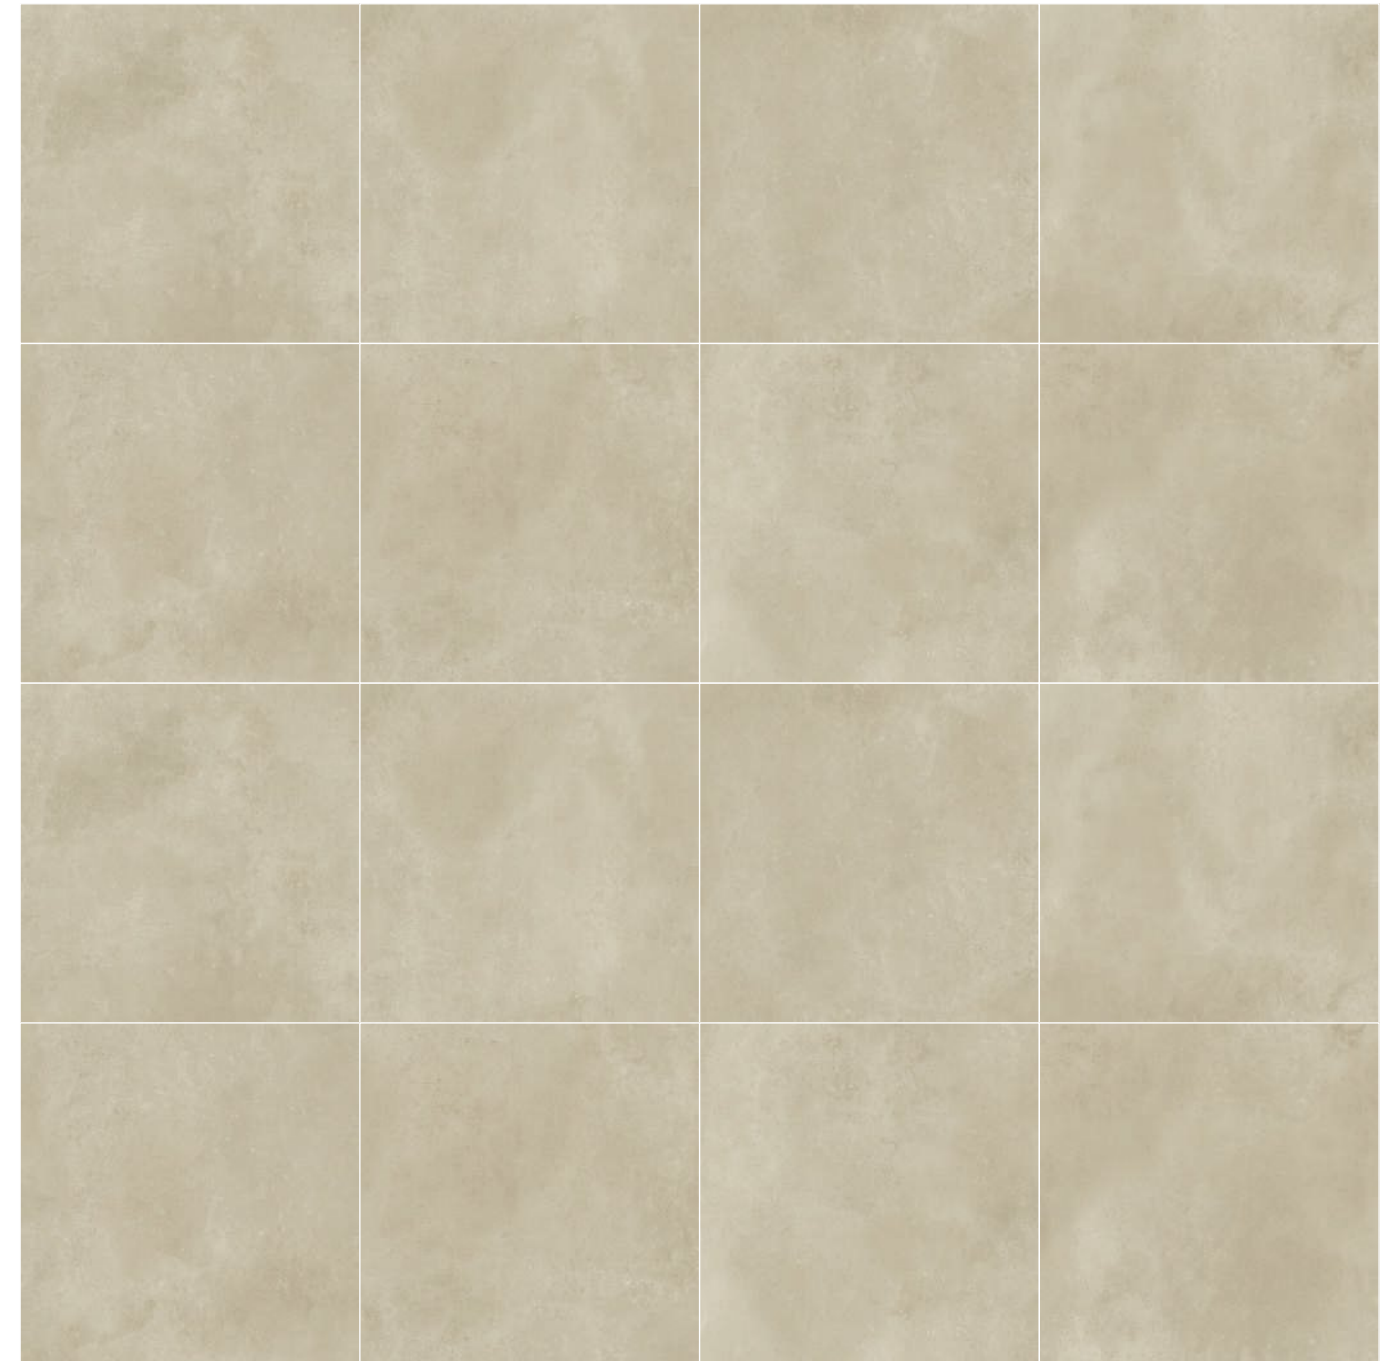

Mosaics

2 in / 5 cm
Hexagon Mosaic
Matt

2 x 2 in / 5 x 5 cm
Mosaic
Matt

6 in / 15 cm
Hexagon Mosaic
Matt

32 x 32 in / 80 x 80 cm | Arabescato White | Matt Rectified Tile | Random - 6

Full Carpet

48 x 96 in / 120 x 240 cm
Rectified
Matt