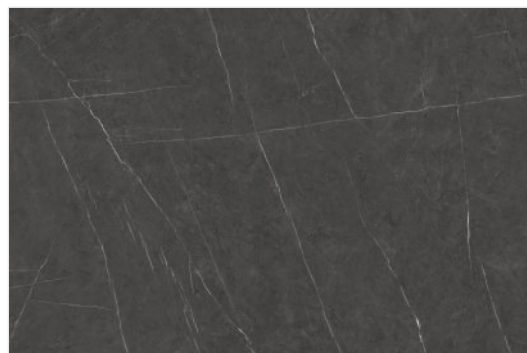

Full Carpet

48 x 96 in / 120 x 240 cm
Rectified
Polished / Matt

R-3

48 x 64 in / 120 x 180 cm
Rectified
Polished / Matt

R-3

48 x 48 in / 120 x 120 cm
Rectified
Polished / Matt

R-6

32 x 64 in / 80 x 160 cm
Rectified
Polished / Matt