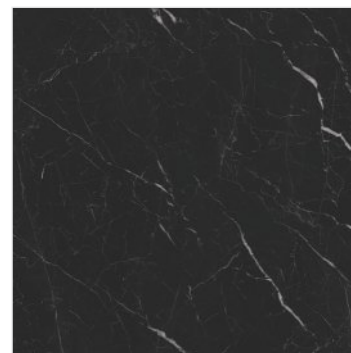

Full Carpet

48 x 96 in / 120 x 240 cm
Rectified
High Glossy

R-3

48 x 64 in / 120 x 180 cm
Rectified
High Glossy

R-3

48 x 48 in / 120 x 120 cm
Rectified
High Glossy

R-6

32 x 64 in / 80 x 160 cm
Rectified
High Glossy