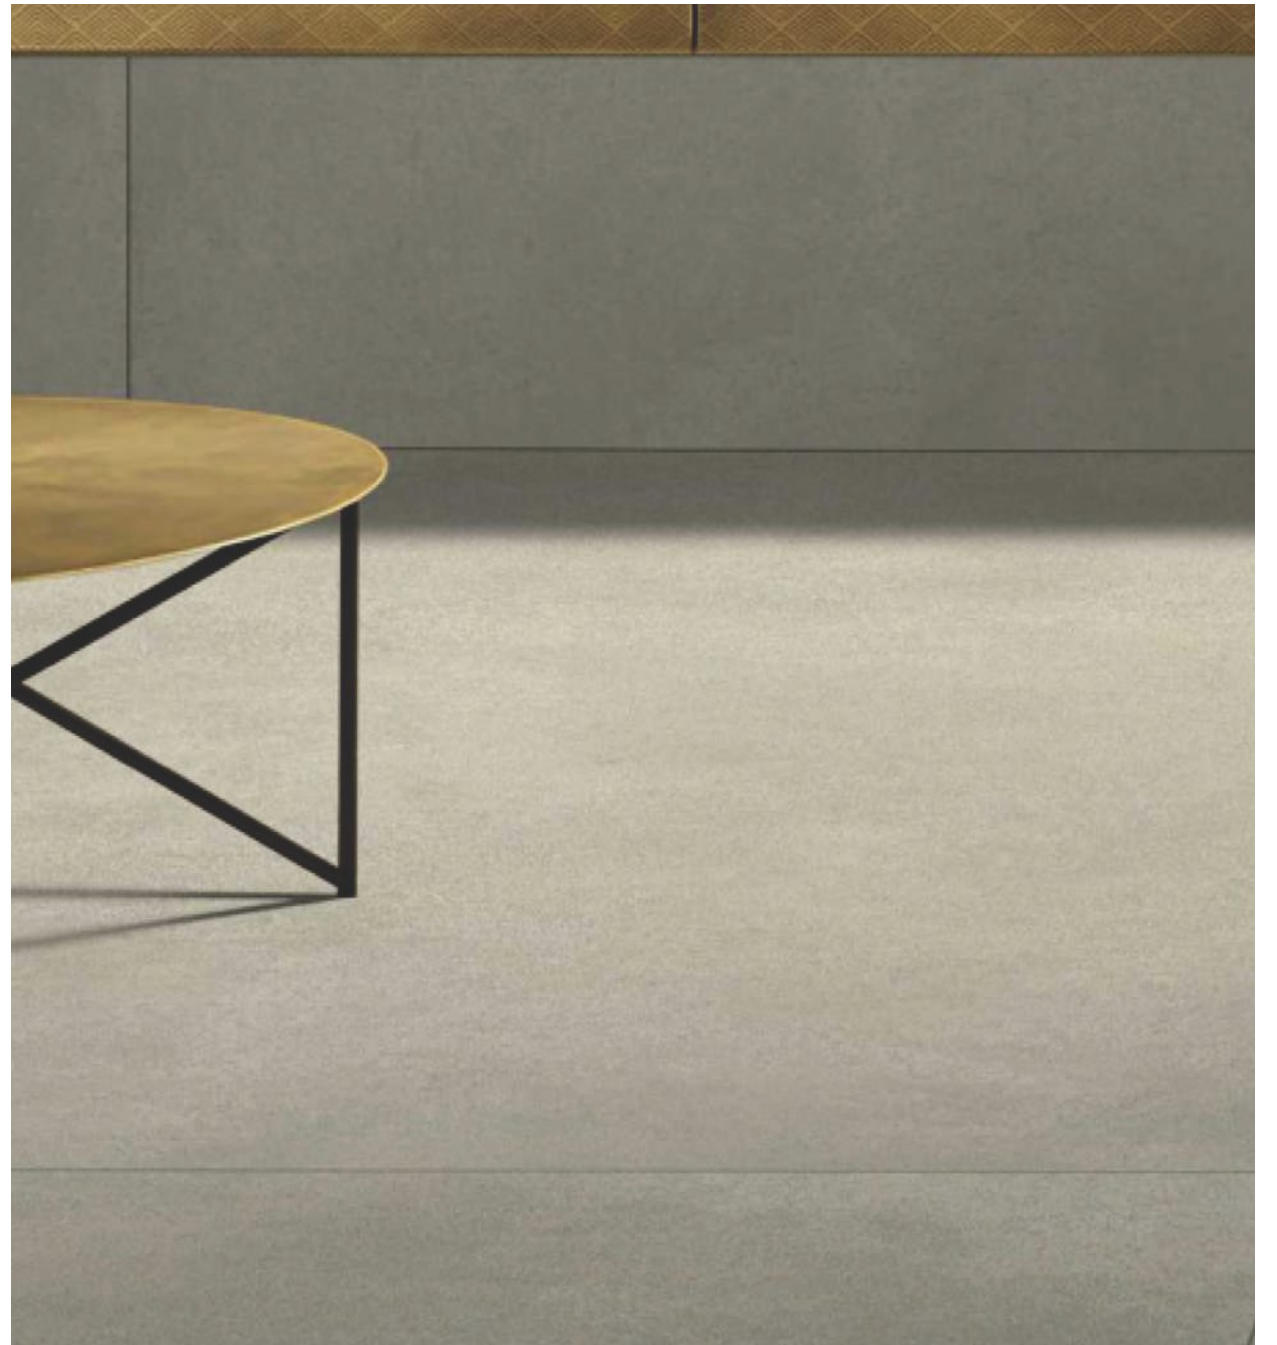

Glazed Porcelain Tiles