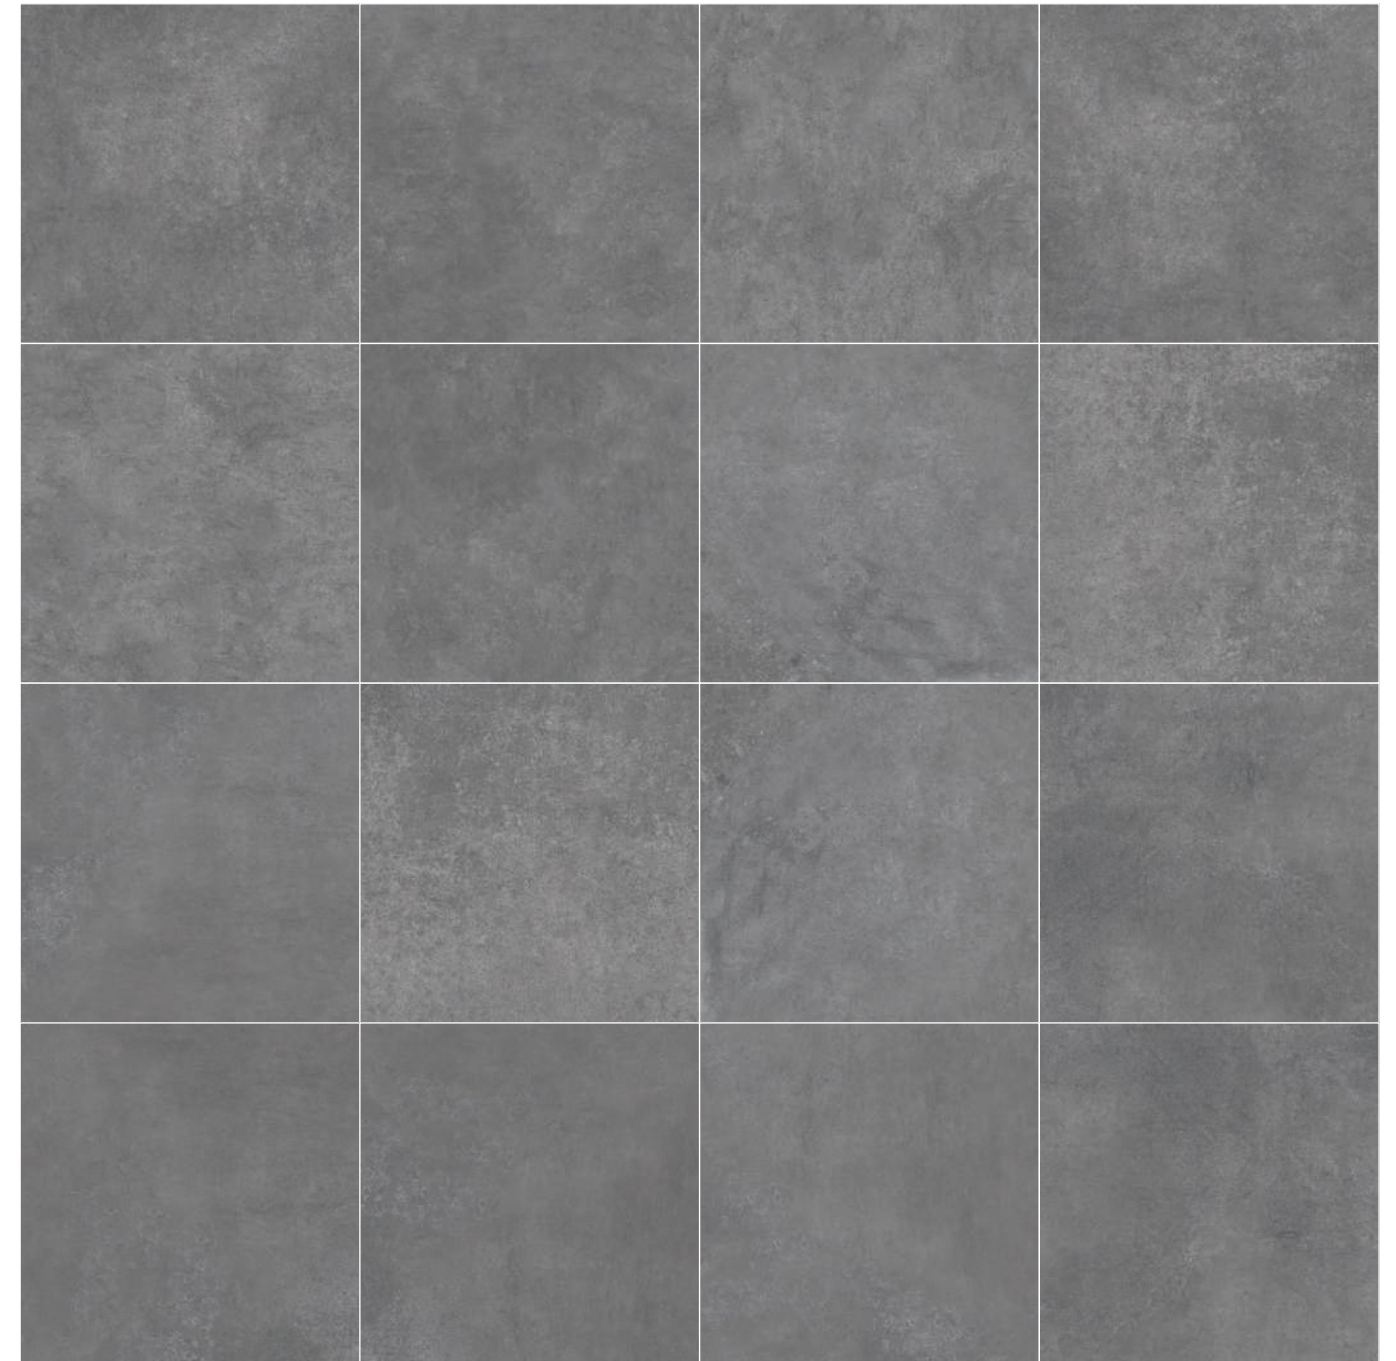

12 x 24 in / 30 x 60 cm
Rectified
R11 Matt

Trim

3 x 12 in / 7.1 x 30 cm
Bullnose
R11 Matt

Mosaics

2 in / 5 cm
Hexagon Mosaic
R11 Matt

2 x 2 in / 5 x 5 cm
Mosaic
R11 Matt

6 in / 15 cm
Hexagon Mosaic
R11 Matt