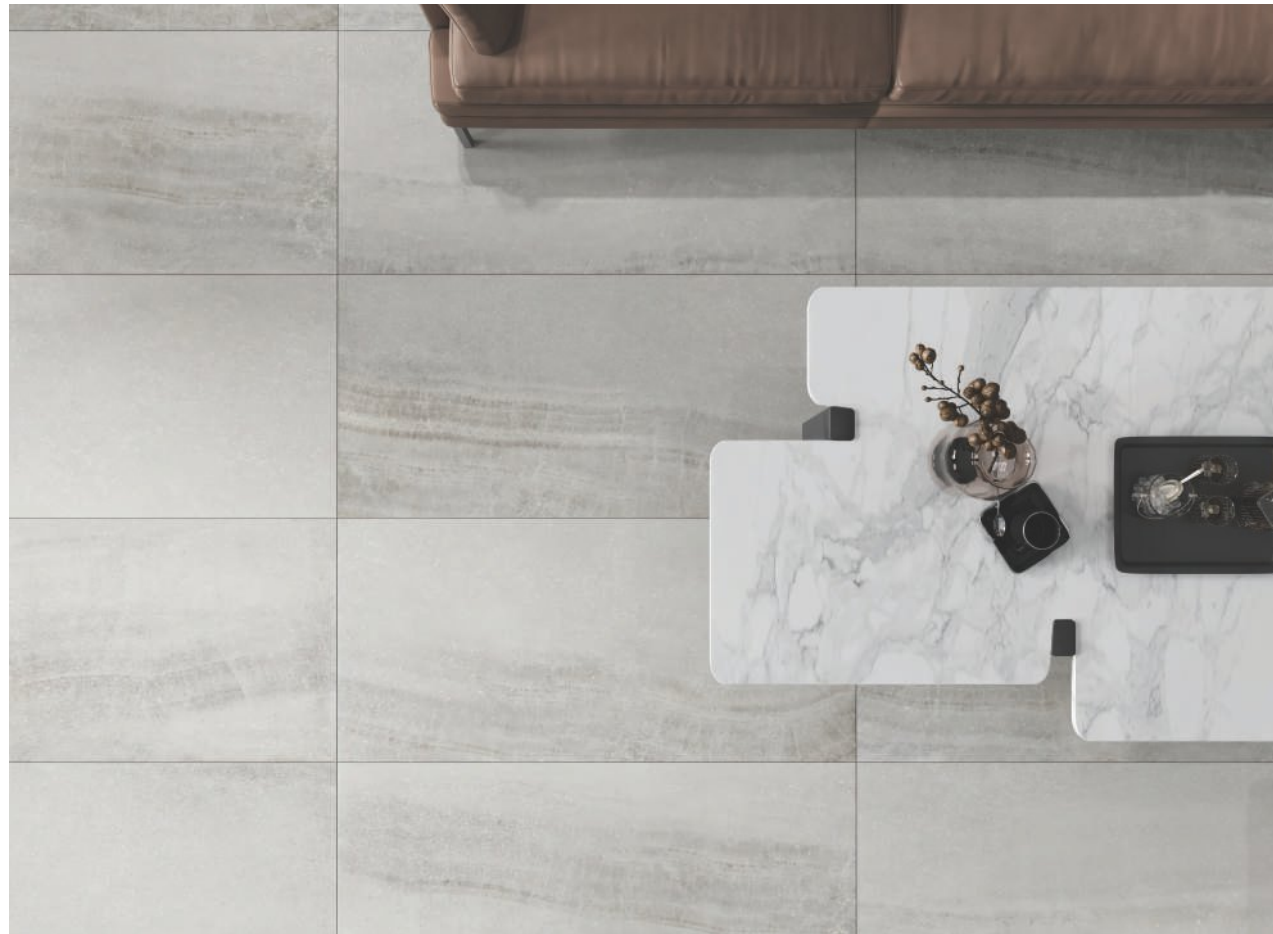

24 x 48 in / 60 x 120 cm | Neo White | R11 Matt Rectified Tile