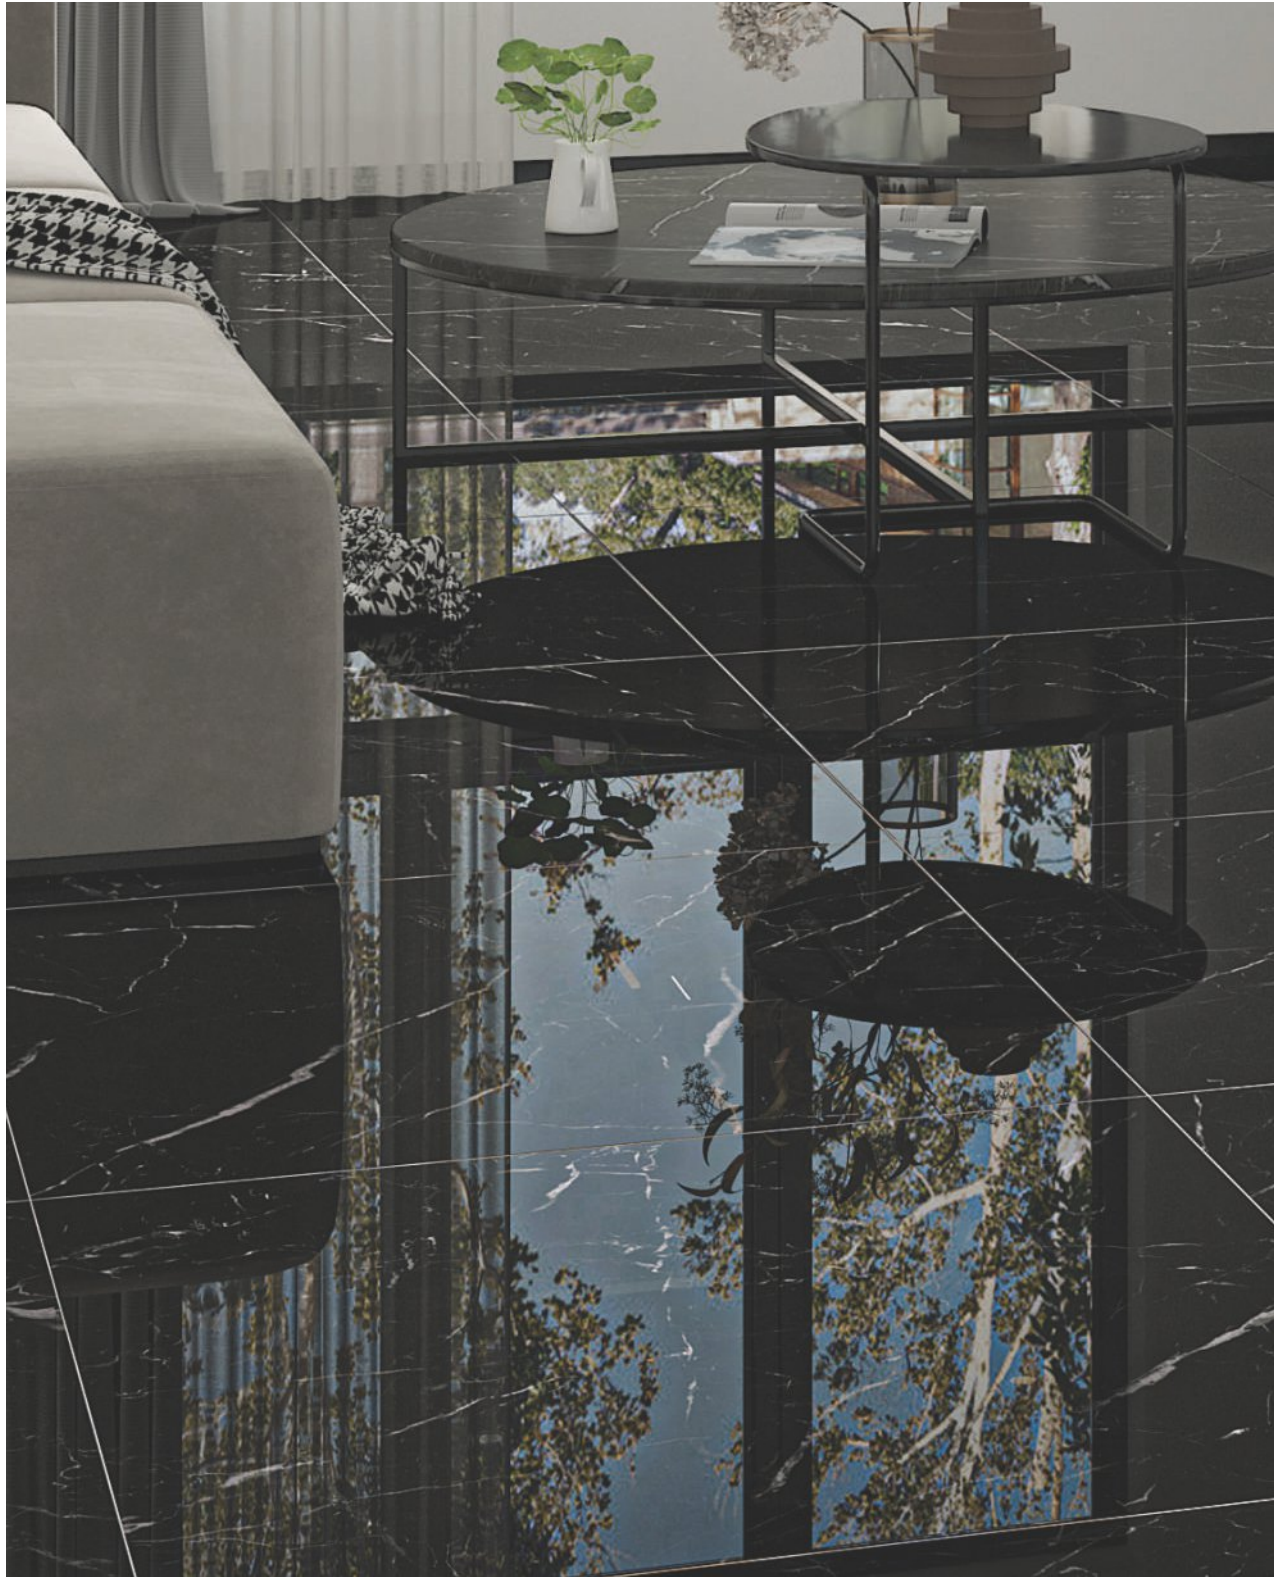

24 x 24 in / 60 x 60 cm | Saint Laurent | High Glossy Rectified Tile

Stone Inspiration