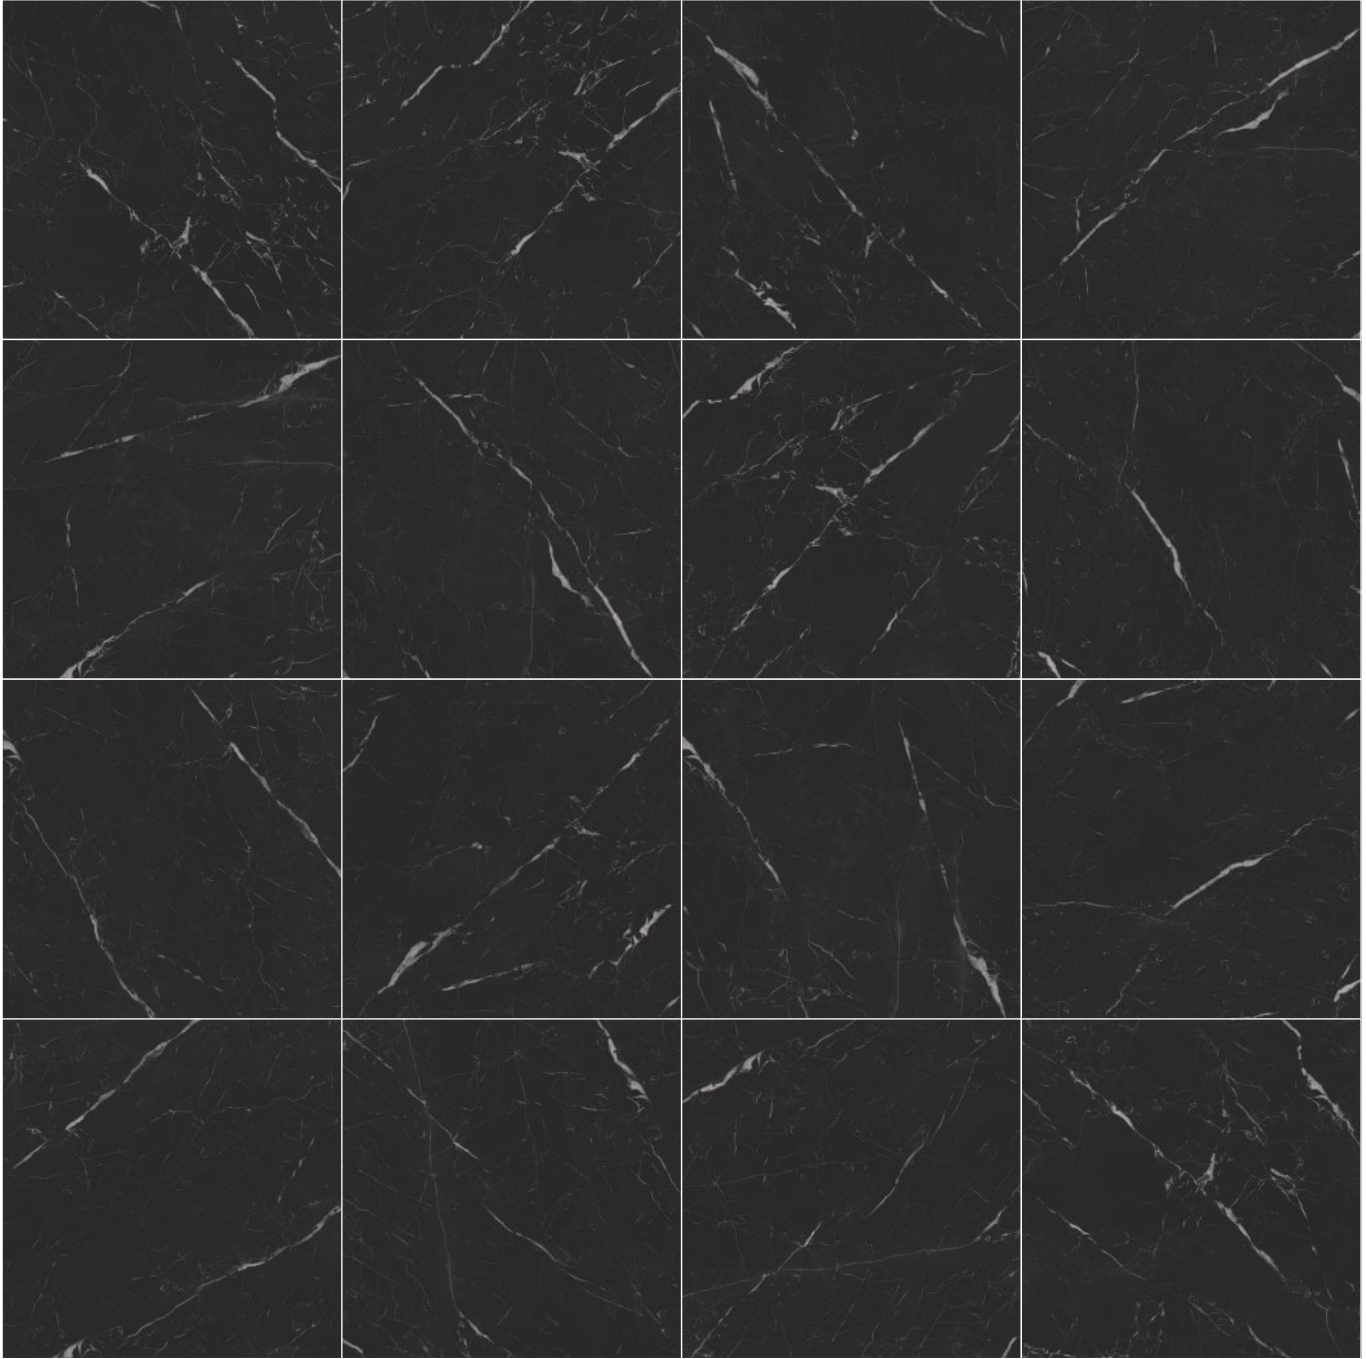

32 x 32 in / 80 x 80 cm | Saint Laurent | Matt Rectified Tile | Random - 12