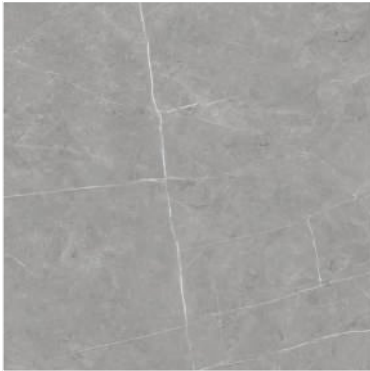

Stone Inspiration

Glazed Porcelain Tiles

PIETRA GREY

32 x 32 in / 80 x 80 cm
Rectified
Polished / Matt

24 x 48 in / 60 x 120 cm
Rectified
Polished / Matt

24 x 24 in / 60 x 60 cm
Rectified
Polished / Matt

4 x 12 in / 9.8 x 30 cm
Rectified
Polished / Matt