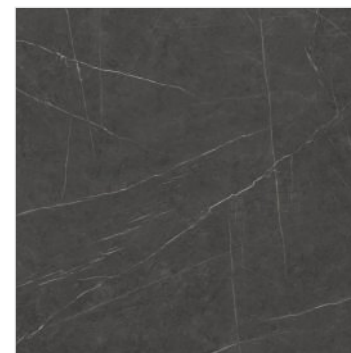

Full Carpet

48 x 96 in / 120 x 240 cm
Rectified
Polished / Matt

R-3

48 x 64 in / 120 x 180 cm
Rectified
Polished / Matt

R-3

48 x 48 in / 120 x 120 cm
Rectified
Polished / Matt

R-6

32 x 64 in / 80 x 160 cm
Rectified
Polished / Matt