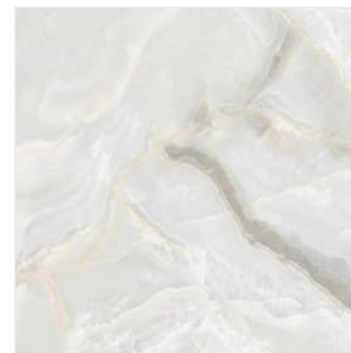

Full Carpet

48 x 96 in / 120 x 240 cm
Rectified
Polished / Matt

R-2

48 x 64 in / 120 x 180 cm
Rectified
Polished / Matt

R-4

48 x 48 in / 120 x 120 cm
Rectified
Polished / Matt

R-4

32 x 64 in / 80 x 160 cm
Rectified
Polished / Matt