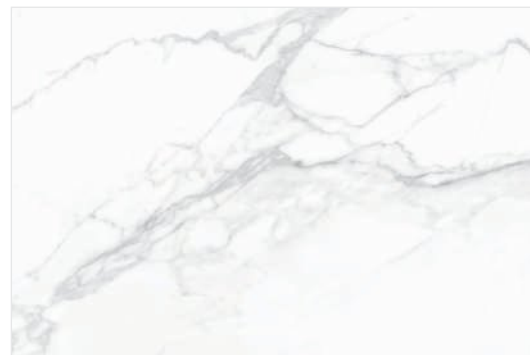

6 in / 15 cm
Hexagon Mosaic
Polished / Matt

32 x 32 in / 80 x 80 cm | Statuario Vivian | Polished Rectified Tile | Random - 6

Full Carpet

48 x 96 in / 120 x 240 cm
Rectified
Polished / Matt

R-3

48 x 64 in / 120 x 180 cm
Rectified
Polished / Matt