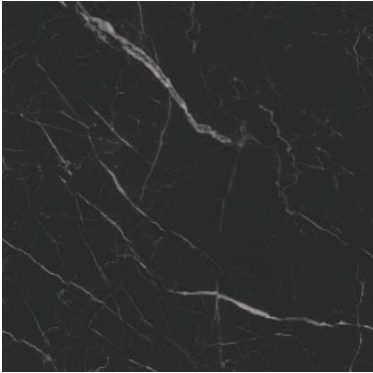

24 x 24 in / 60 x 60 cm
Rectified
High Glossy