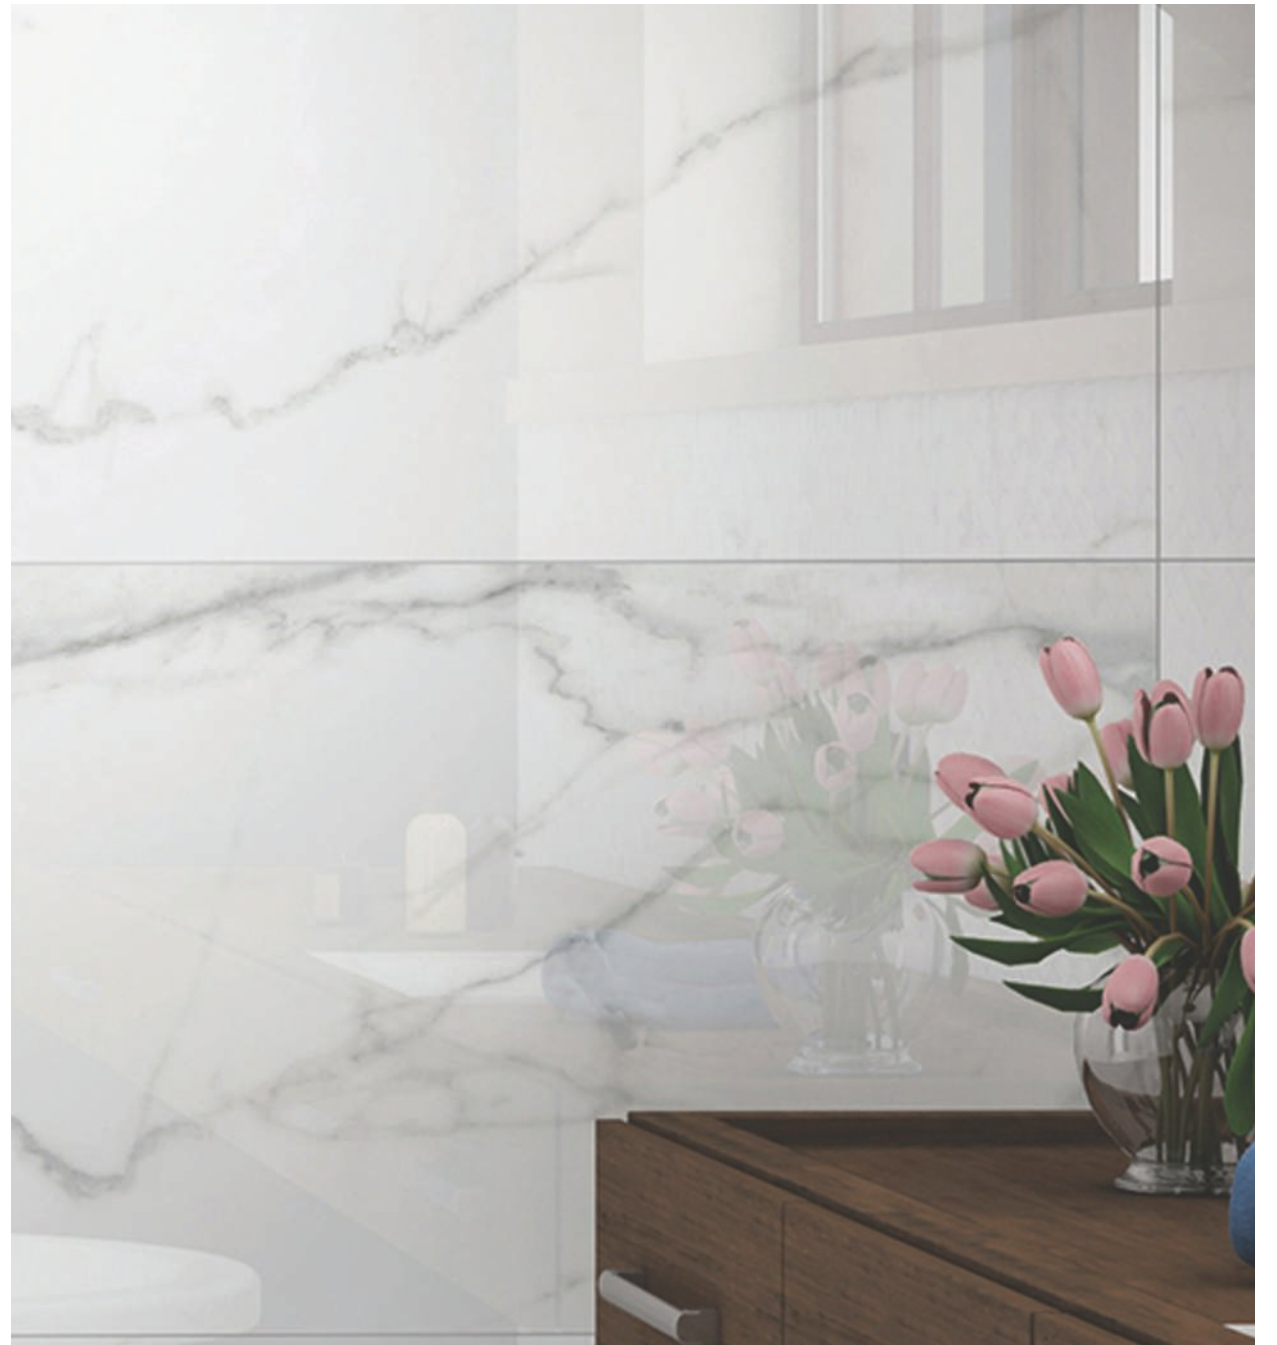

Glazed Porcelain Tiles