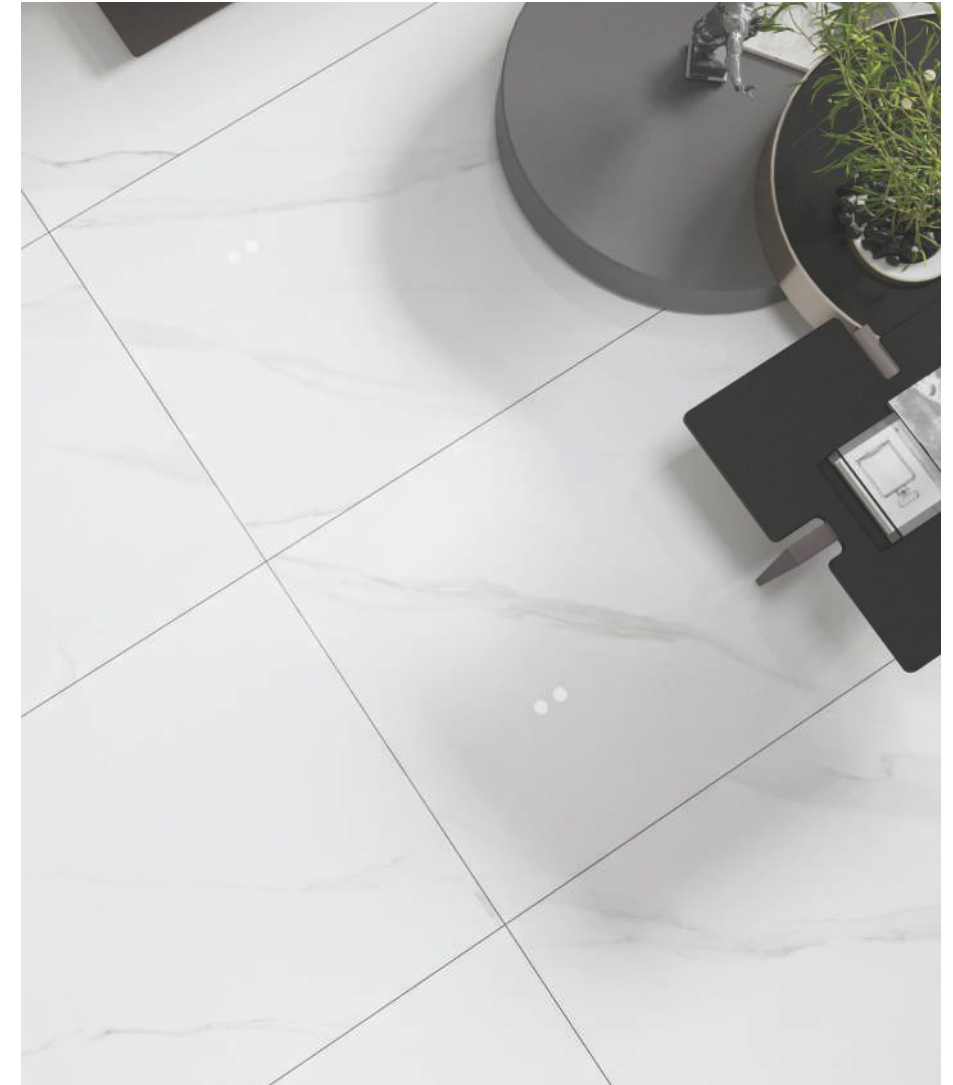

48 x 48 in / 120 x 120 cm
Rectified
Polished / Matt

R-4

32 x 64 in / 80 x 160 cm
Rectified
Polished / Matt

R-4

Glazed Porcelain Tiles

24 x 48 in / 60 x 120 cm | Statuarietto | polished/Matt Rectified Tile

Stone Inspiration