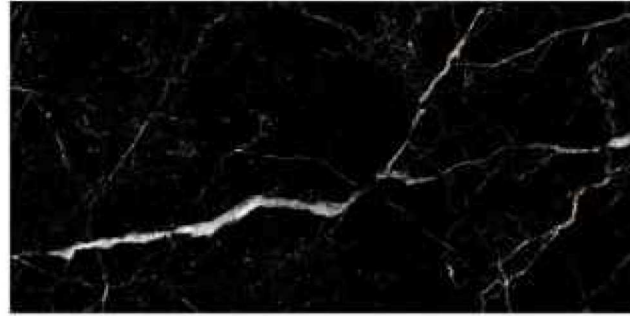

## Elite Marquinia

**E**levate Your **S**pace with **E**legance.

ELITE MARQUINIA

FINISH : HIGH GLOSSY

60 x 120 cm / 24" x 48" / R-4

60 x 60 cm / 24" x 24" / R-8

30 x 60 cm / 12" x 24" / R-16

Mosaics