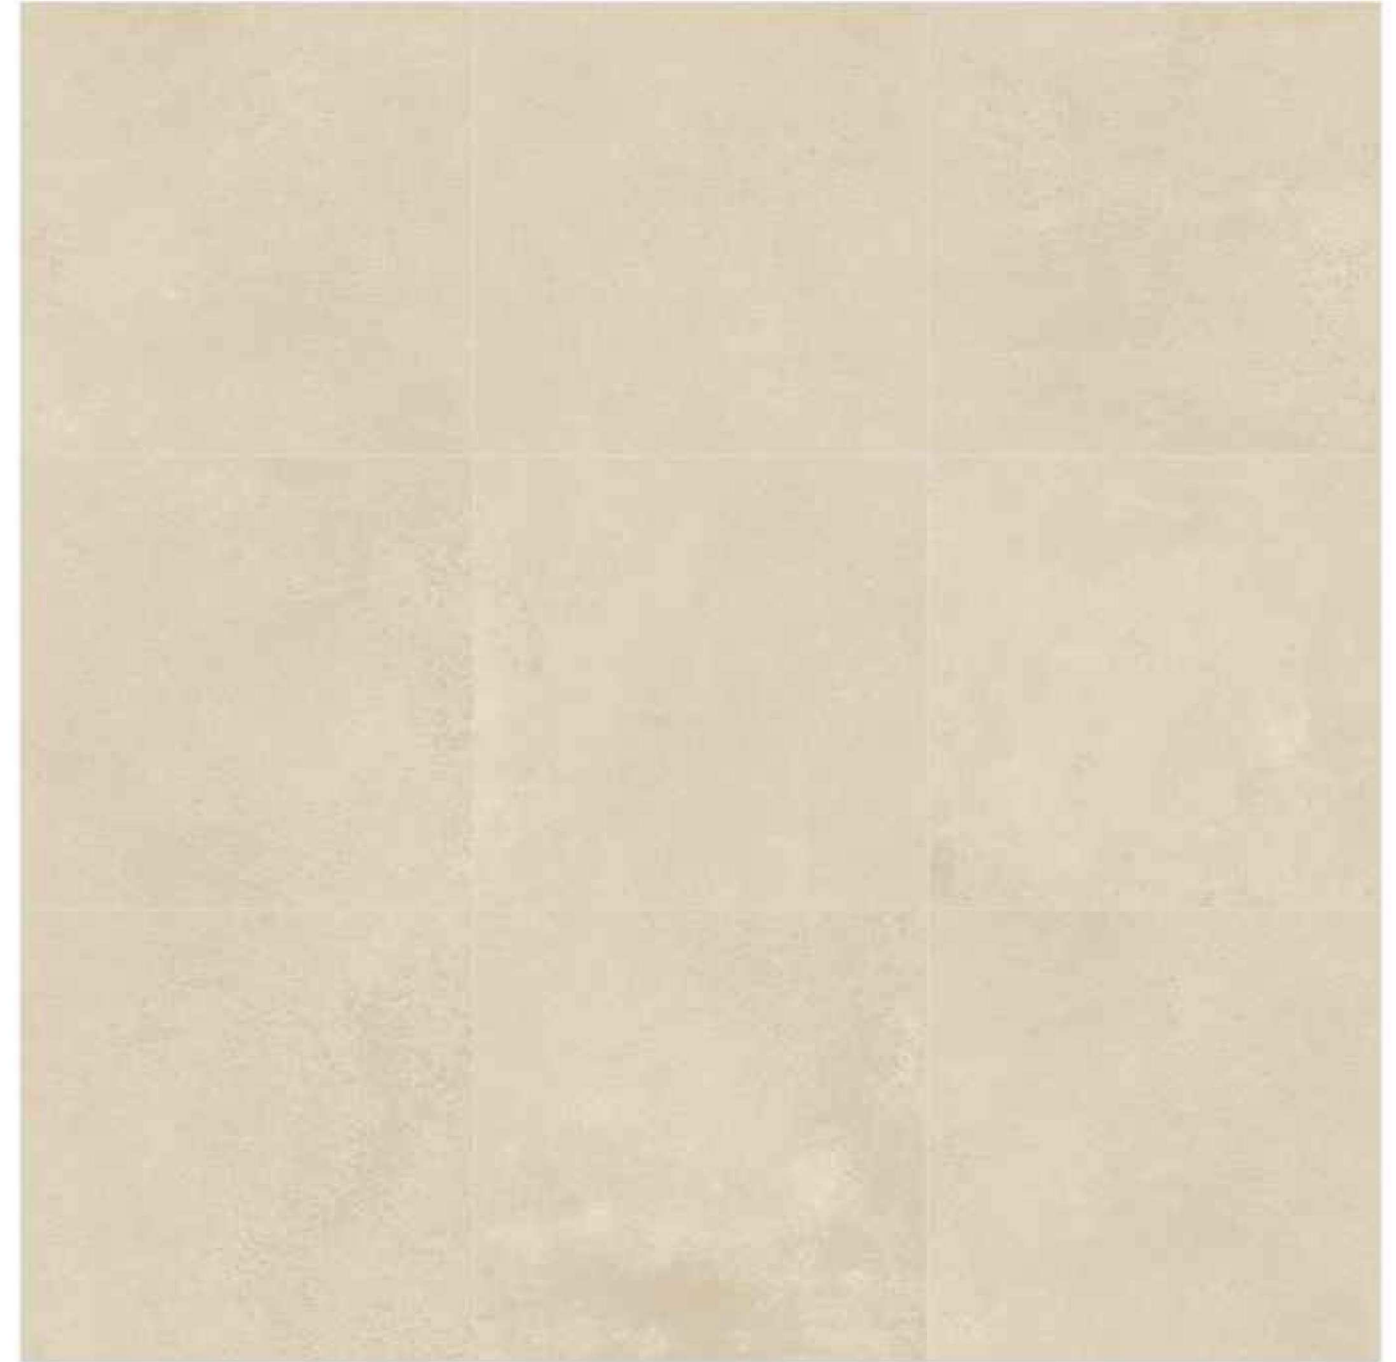

30 x 60 cm  
/ 12" x 24" / R-16

Mosaics

48x48mm  
Square Mosaic

23x73mm  
Herringbone Mosaic

48x55.5mm  
Hexagon Mosaic

48x117mm  
Pickets Mosaic

48x80mm  
Rhombus Mosaic

48x80mm  
Diamond Mosaic