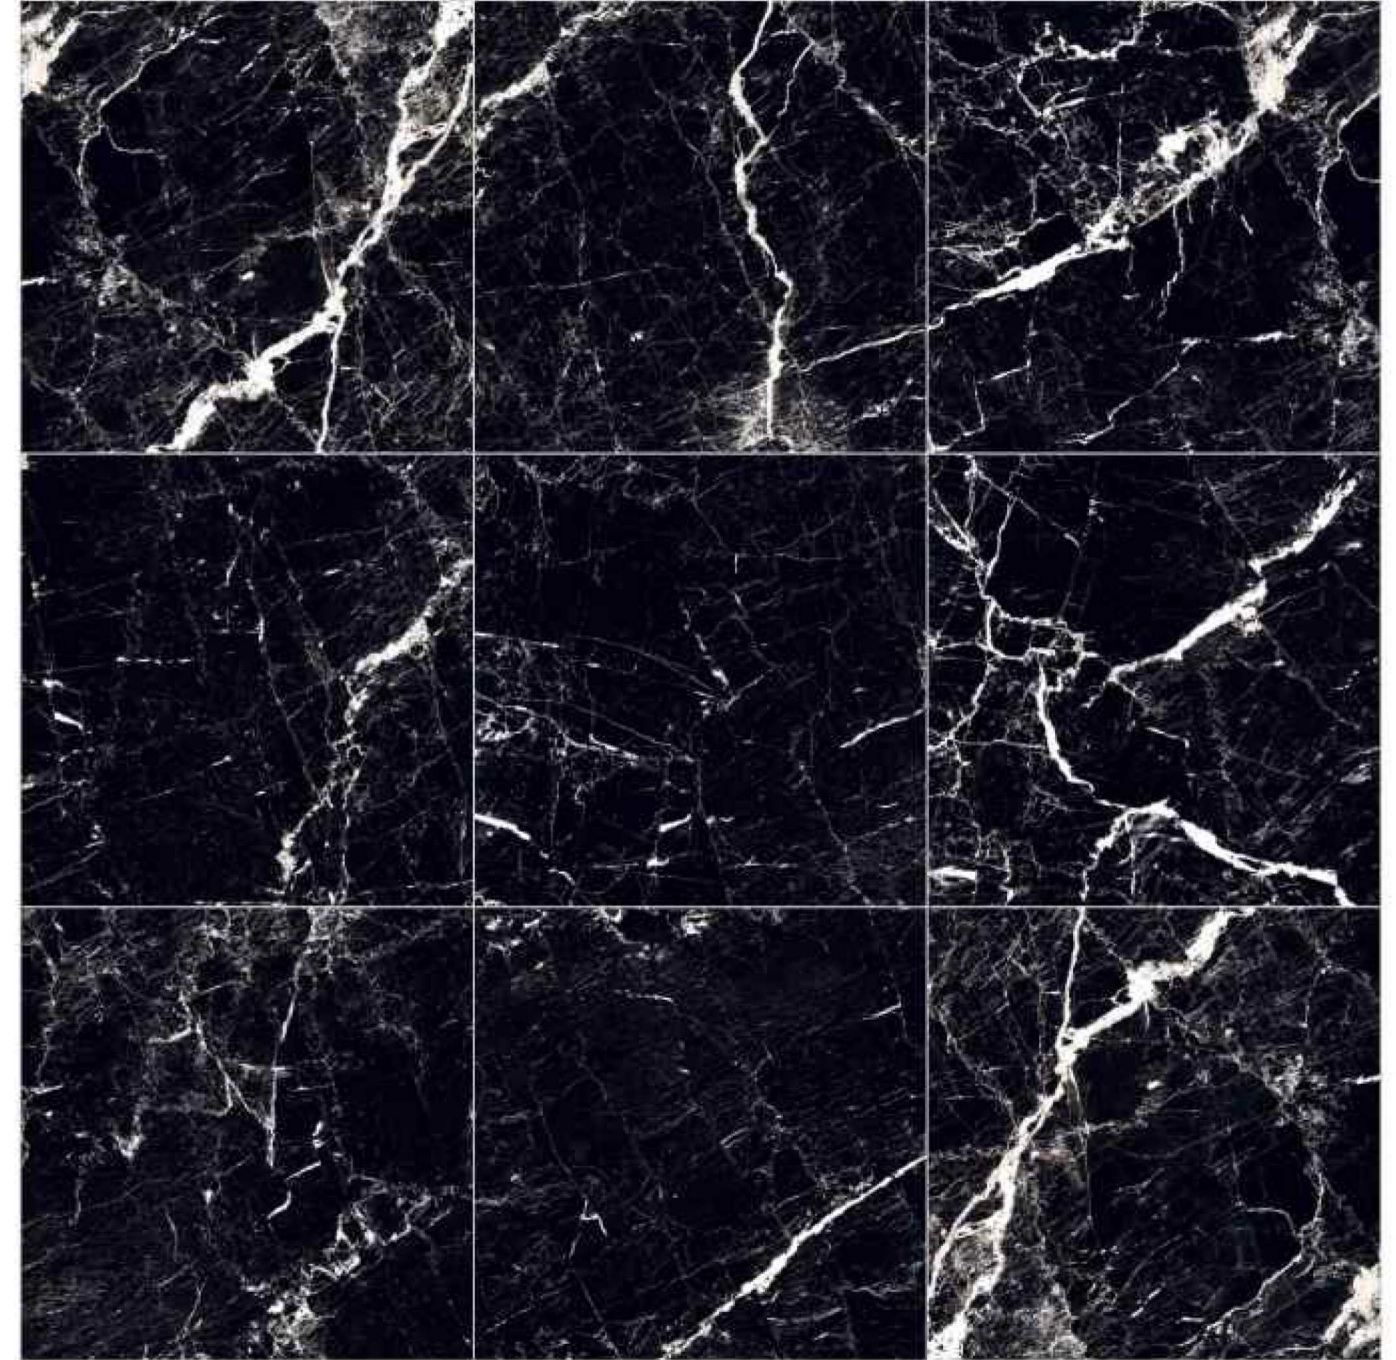

48x48mm  
Square Mosaic

23x73mm  
Herringbone Mosaic

48x55.5mm  
Hexagon Mosaic

48x117mm  
Pickets Mosaic

48x80mm  
Rhombus Mosaic

48x80mm  
Diamond Mosaic

Stone Inspiration

24 x 24 in / 60 x 60 cm | Marmo White | Random - 08