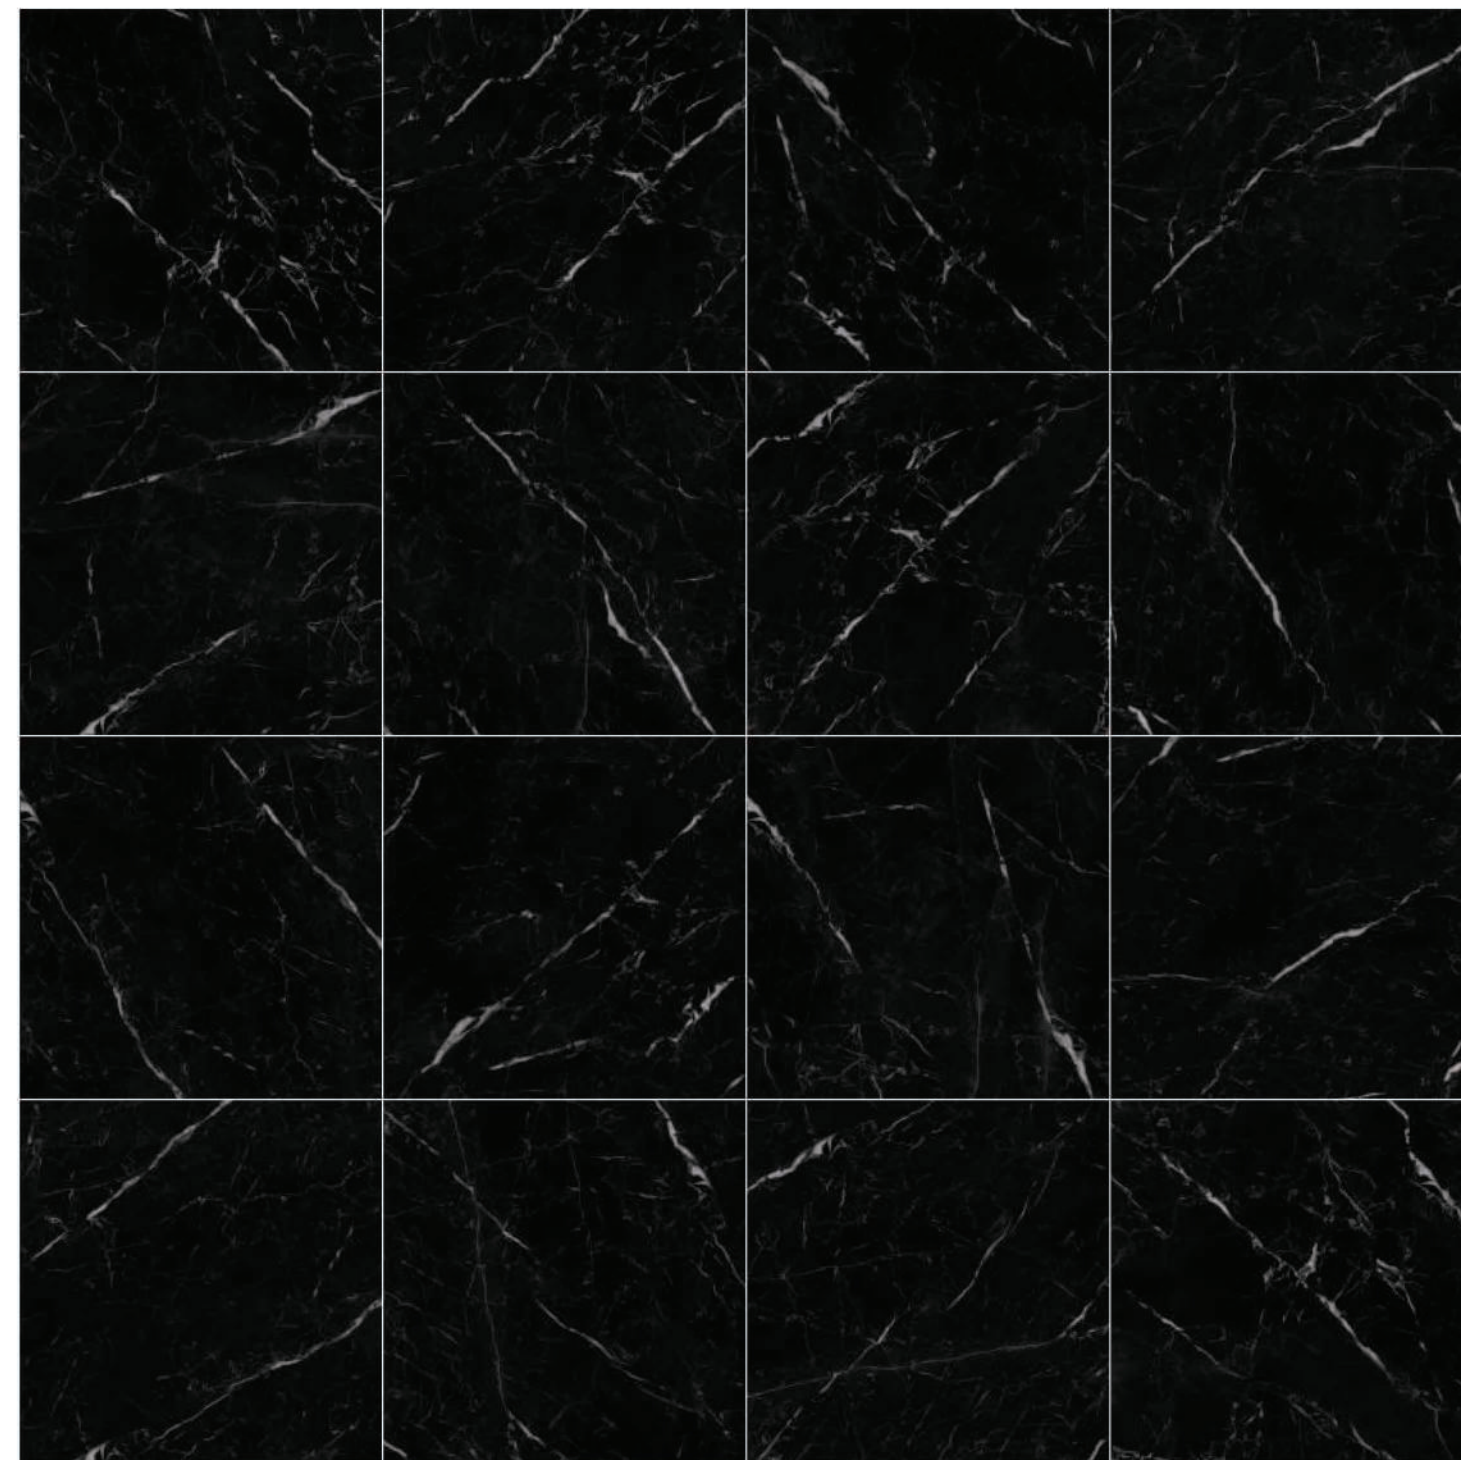

32 x 32 in / 80 x 80 cm | Saint Laurent | Matt Rectified Tile | Random - 12