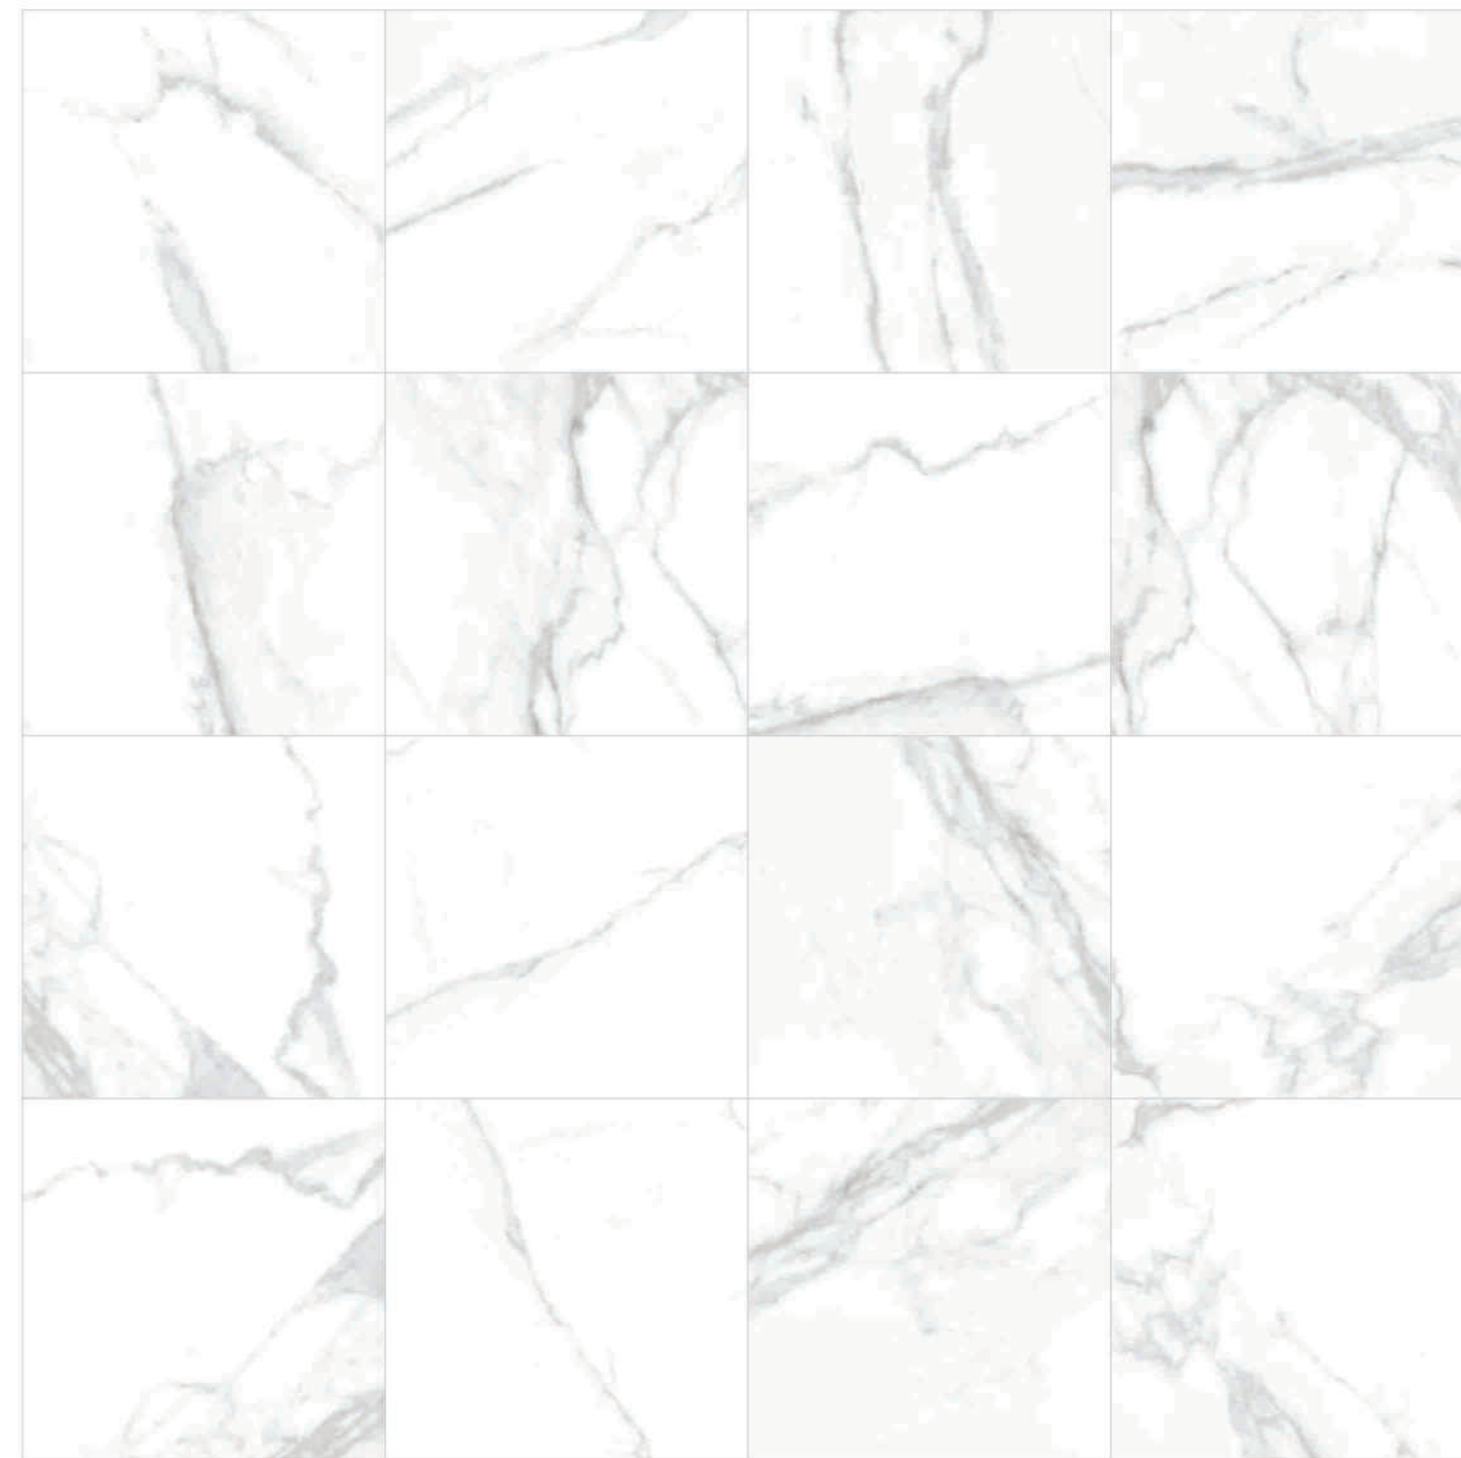

32 x 32 in / 80 x 80 cm | Statuario Vivian | Polished Rectified Tile | Random - 6