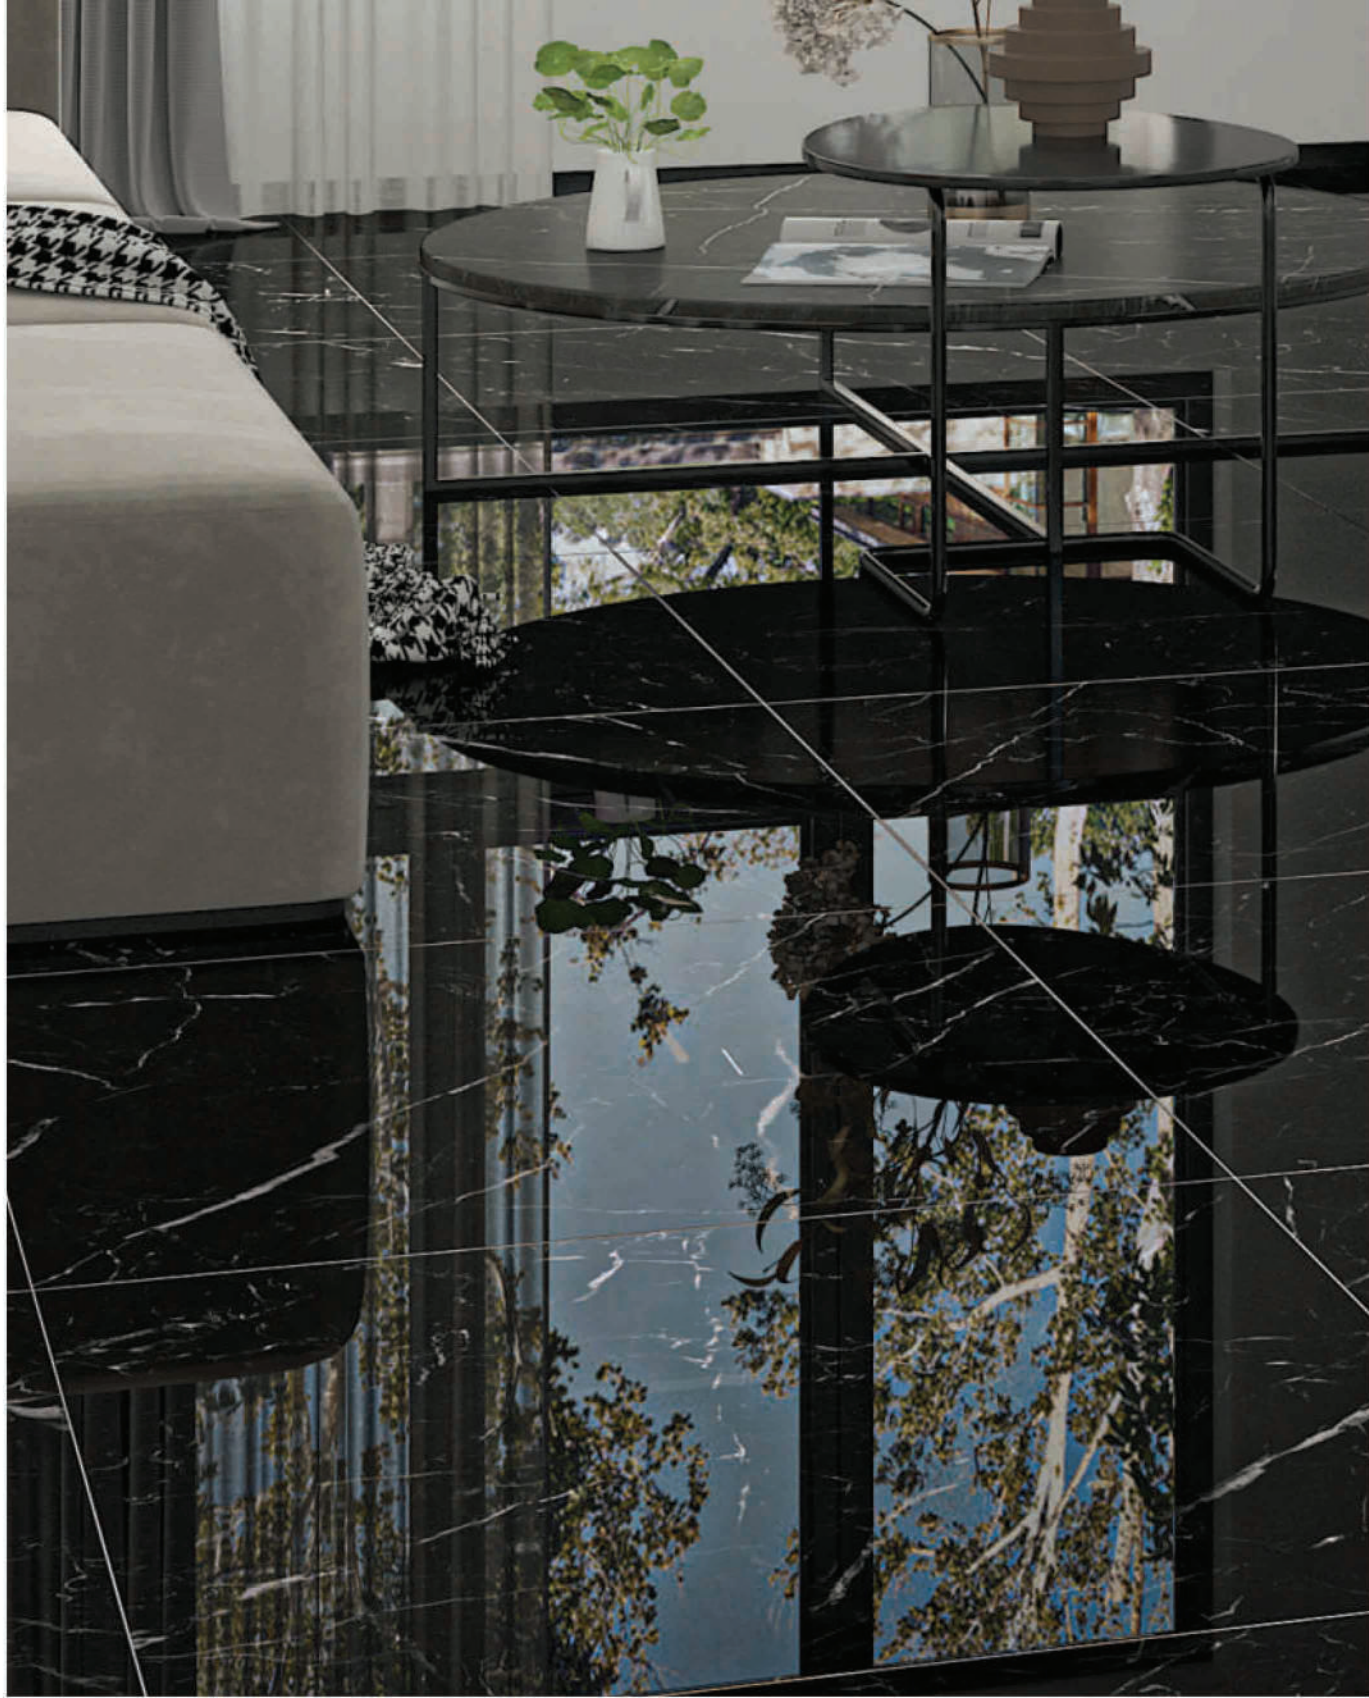

R-3

48 x 64 in / 120 x 180 cm
Rectified
High Glossy

R-3

48 x 48 in / 120 x 120 cm
Rectified
High Glossy

R-6

32 x 64 in / 80 x 160 cm
Rectified
High Glossy

R-3

Glazed Porcelain Tiles

24 x 24 in / 60 x 60 cm | Saint Laurent | High Glossy Rectified Tile

Statuario Vivian
Step into **E**xcellence.

24 x 48 in / 60 x 120 cm | Statuario Vivian | Polished Rectified Tile

Stone Inspiration

Glazed Porcelain Tiles