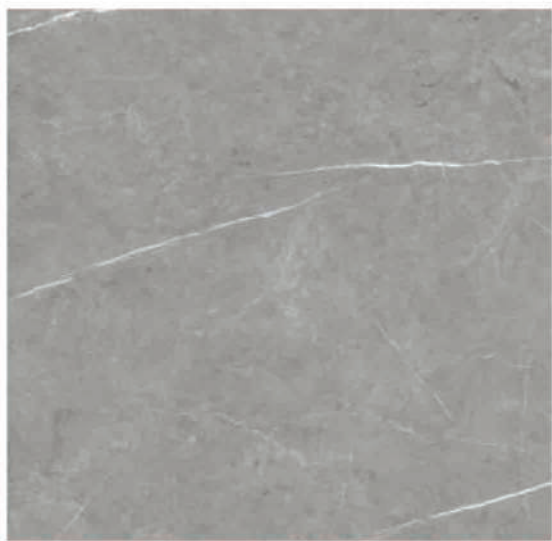

32 x 32 in / 80 x 80 cm
Rectified
Polished / Matt