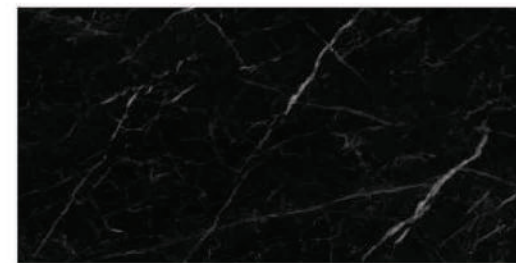

R-3

48 x 64 in / 120 x 180 cm
Rectified
High Glossy

R-3

48 x 48 in / 120 x 120 cm
Rectified
High Glossy

R-6

32 x 64 in / 80 x 160 cm
Rectified
High Glossy

R-3

Glazed Porcelain Tiles