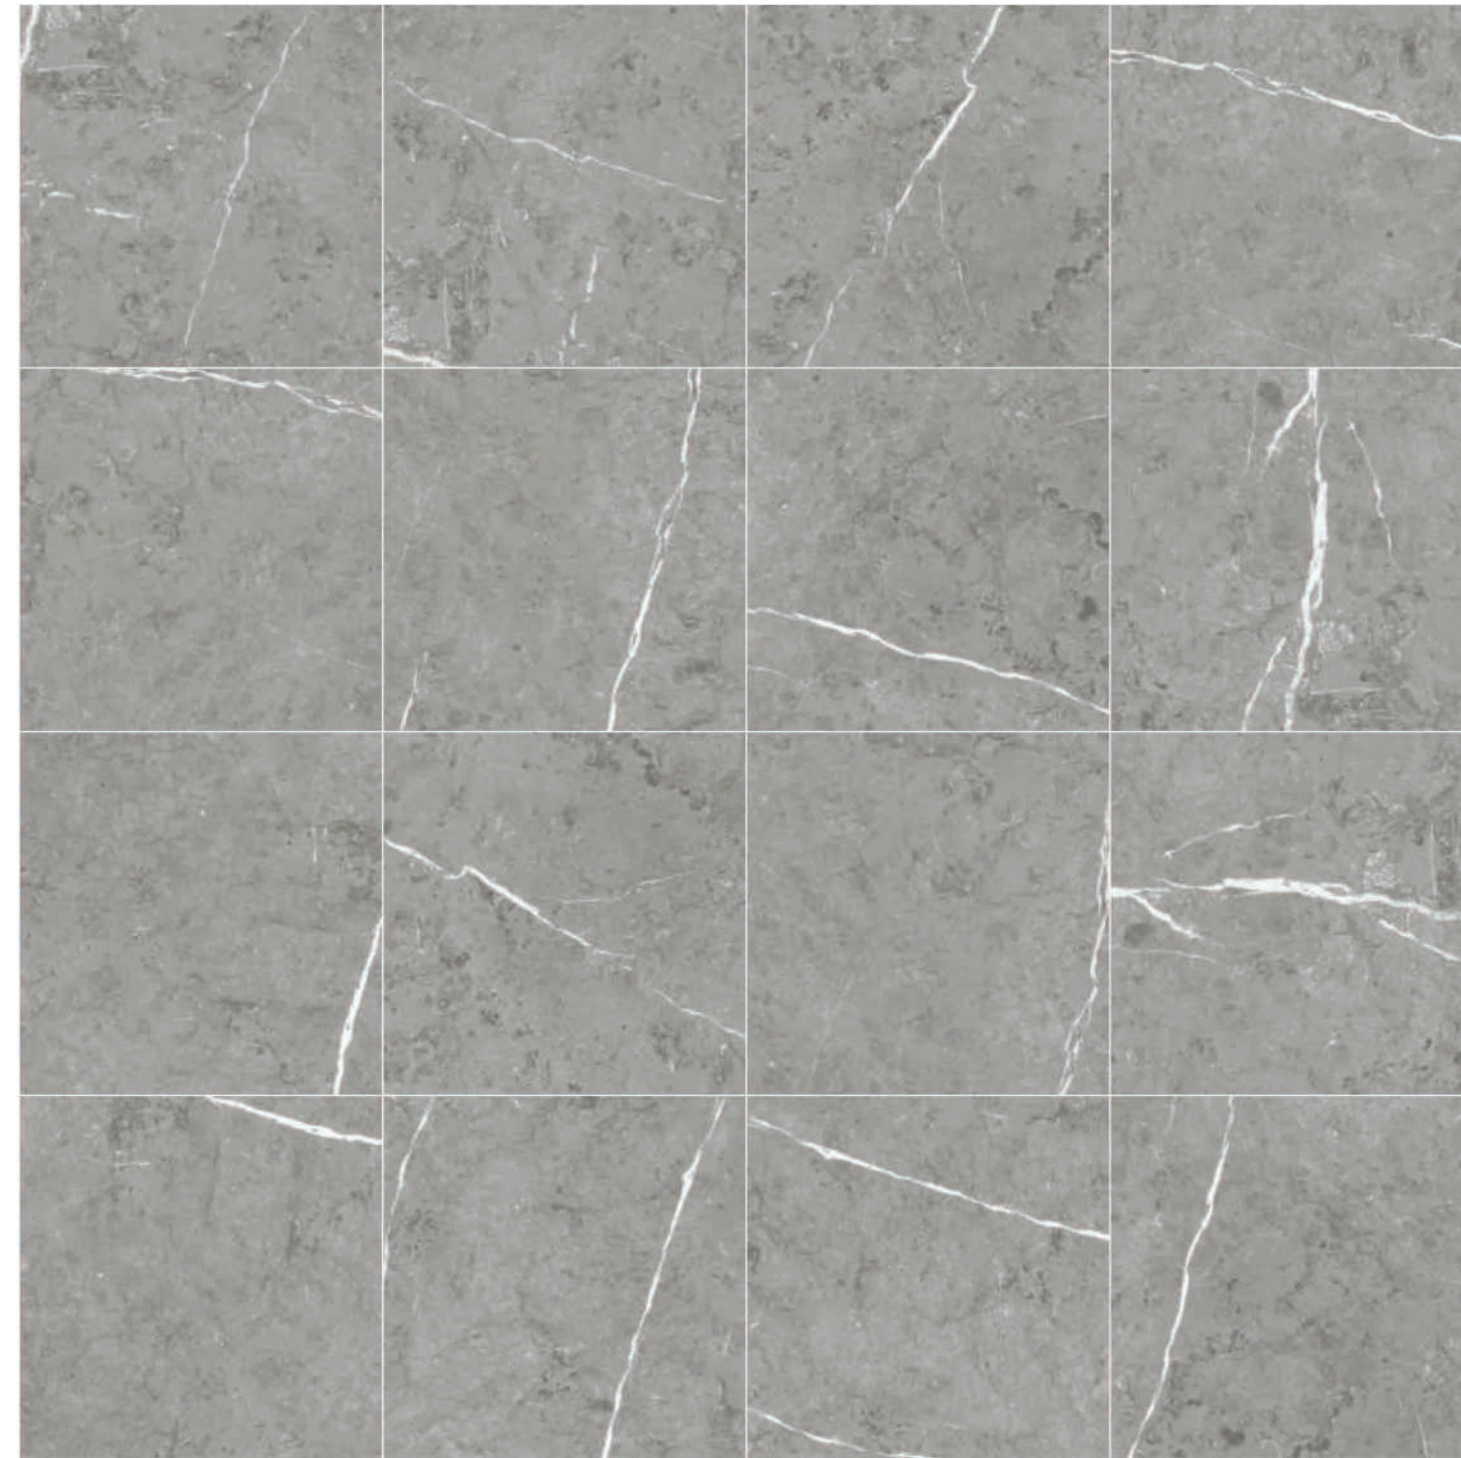

32 x 32 in / 80 x 80 cm | Paradiso Argento | Polished/Matt Rectified Tile | Random - 12