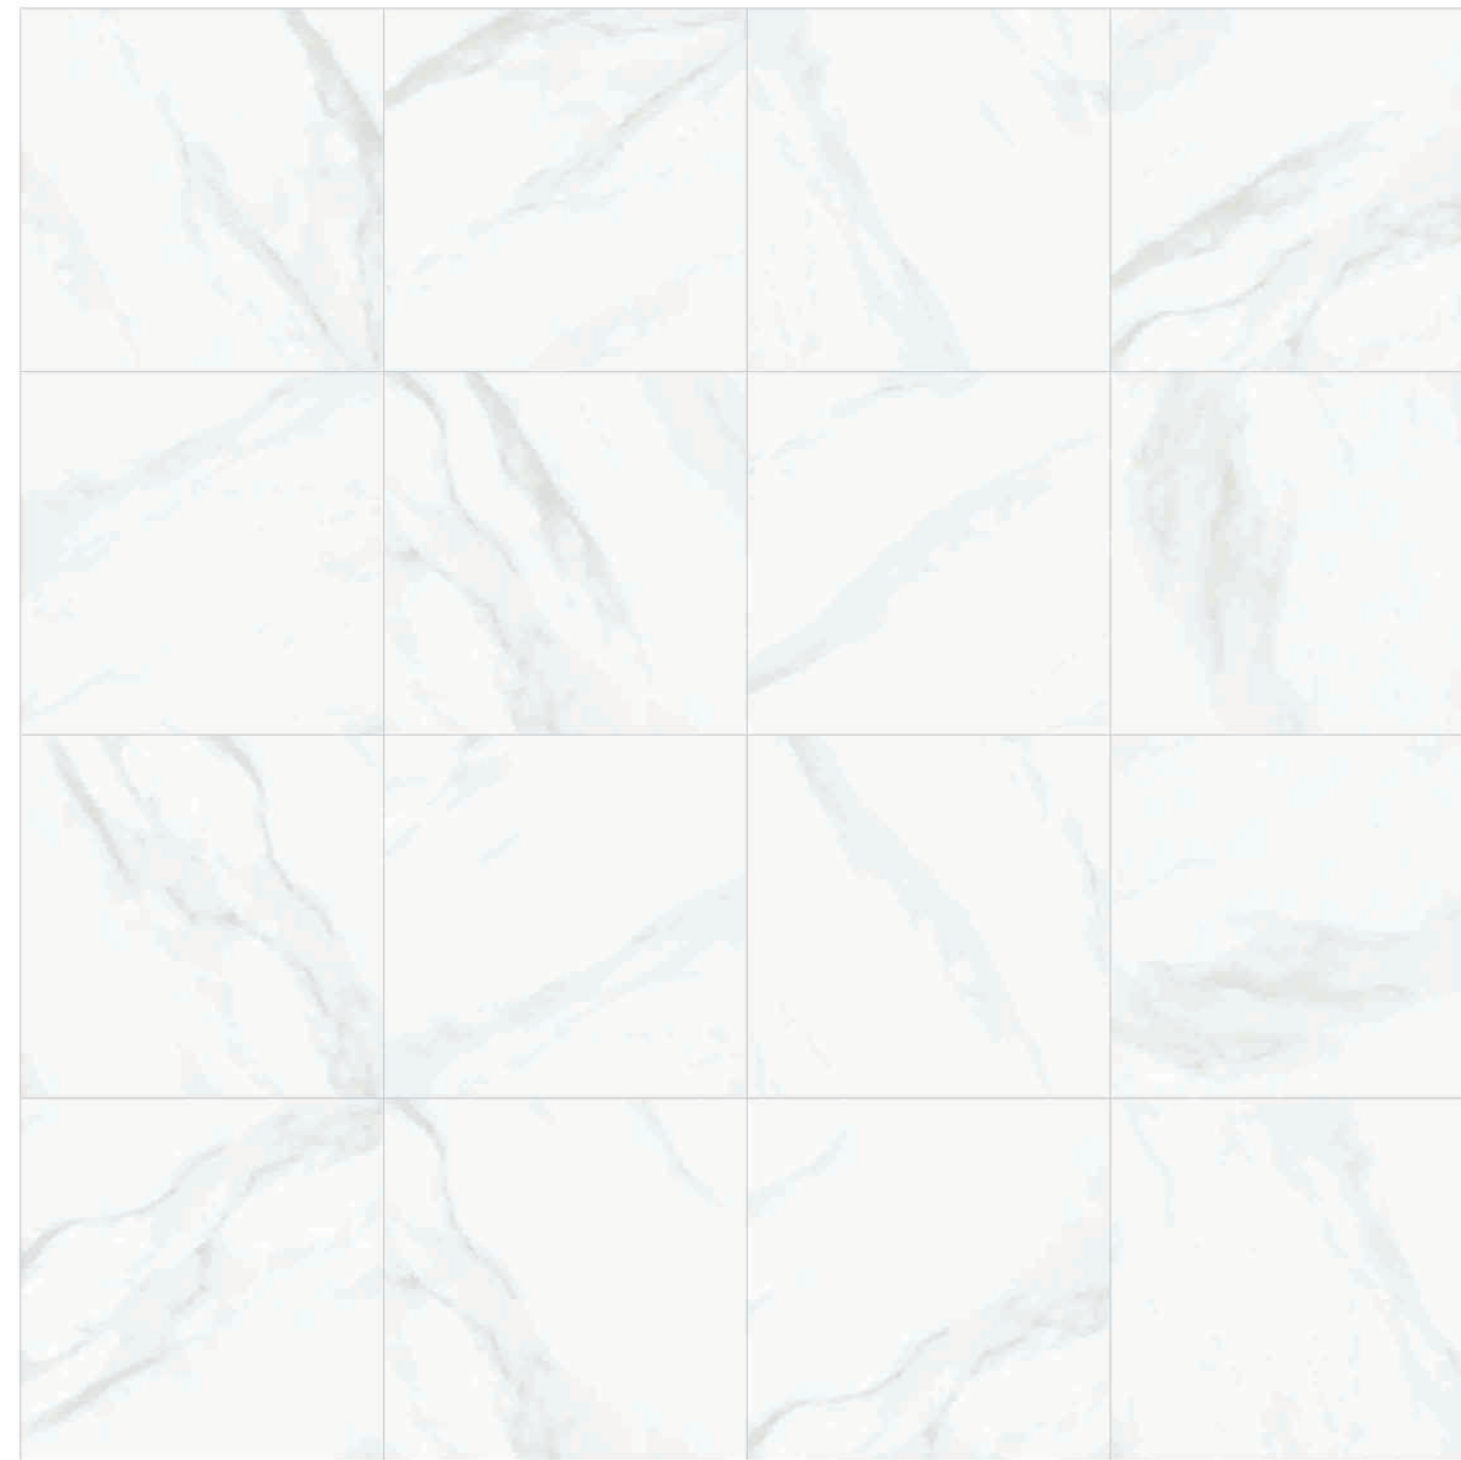

32 x 32 in / 80 x 80 cm | Statuarietto | Polished/Matt Rectified Tile | Random - 12

Full Carpet

48 x 96 in / 120 x 240 cm
Rectified
Polished / Matt

R-2

48 x 64 in / 120 x 180 cm
Rectified
Polished / Matt

R-2