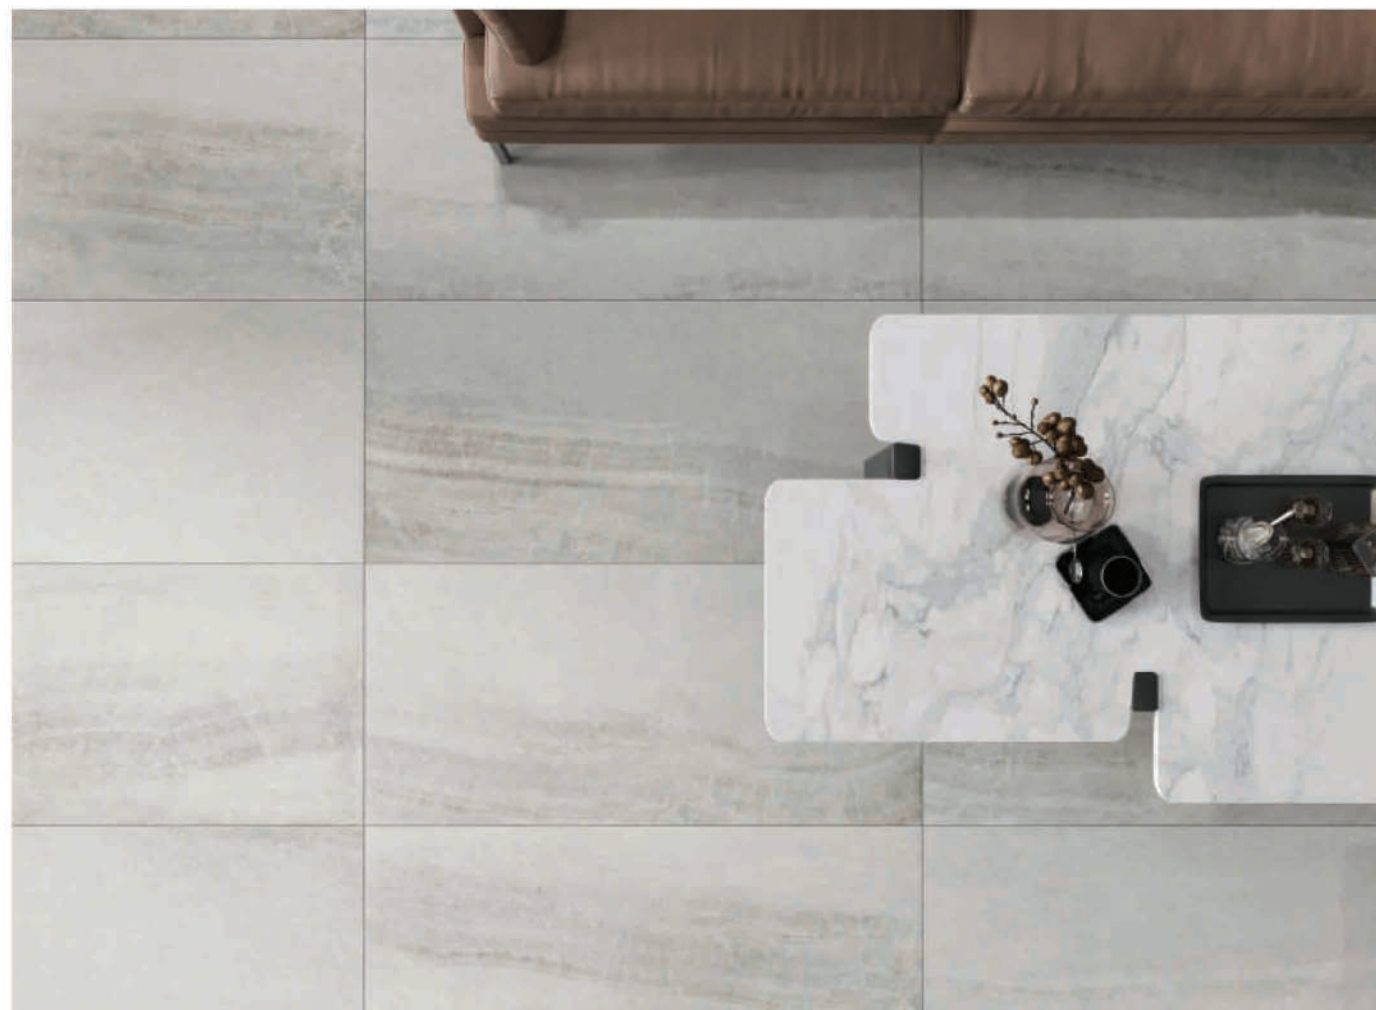

24 x 48 in / 60 x 120 cm | Neo White | R11 Matt Rectified Tile