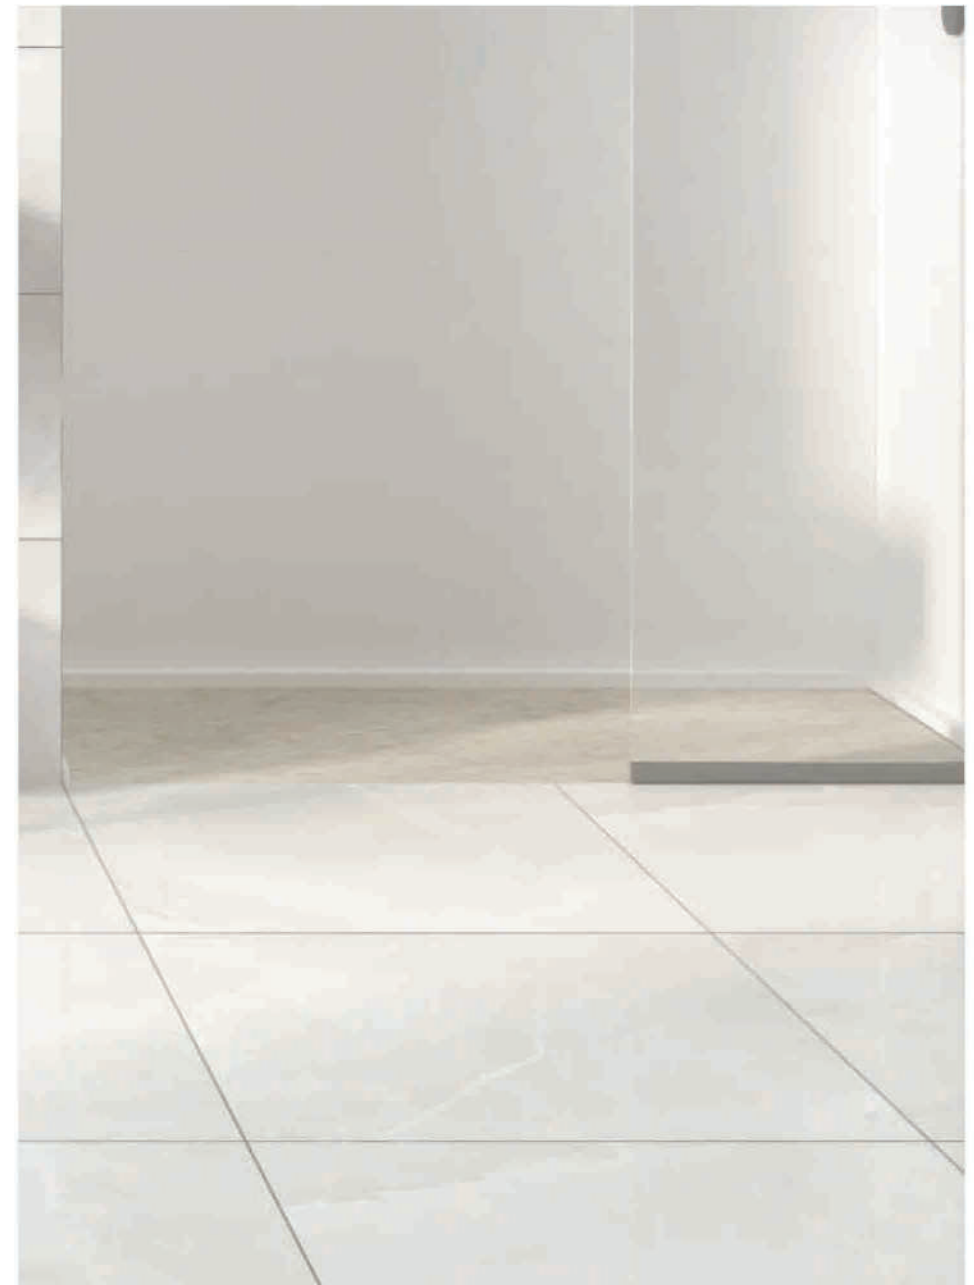

R-2

48 x 48 in / 120 x 120 cm
Rectified
Polished / Matt

R-4

32 x 64 in / 80 x 160 cm
Rectified
Polished / Matt

R-2

Glazed Porcelain Tiles

12 x 24 in / 30 x 60 cm | Onyx Nuvolato | Polished/Matt Rectified Tile