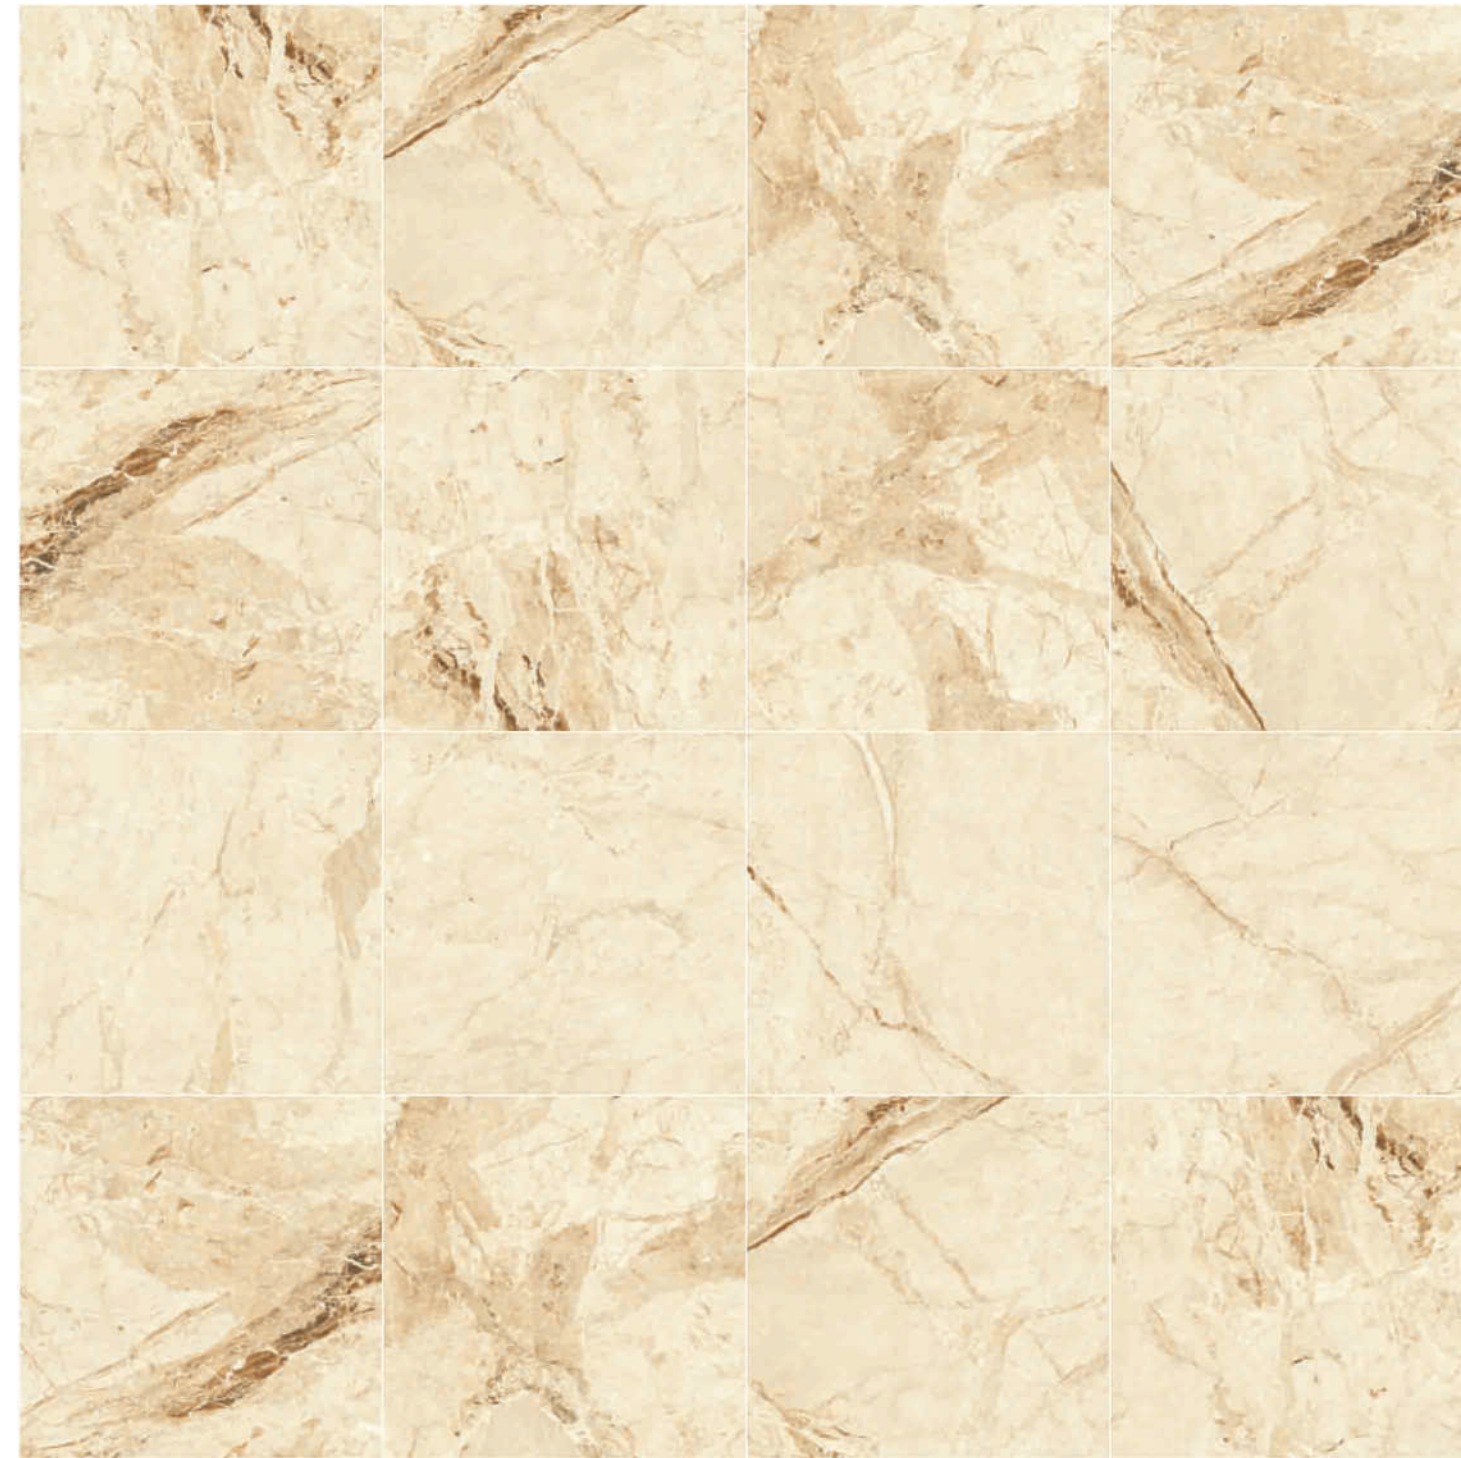

32 x 32 in / 80 x 80 cm | Arabescato White | Polished Rectified Tile | Random - 6