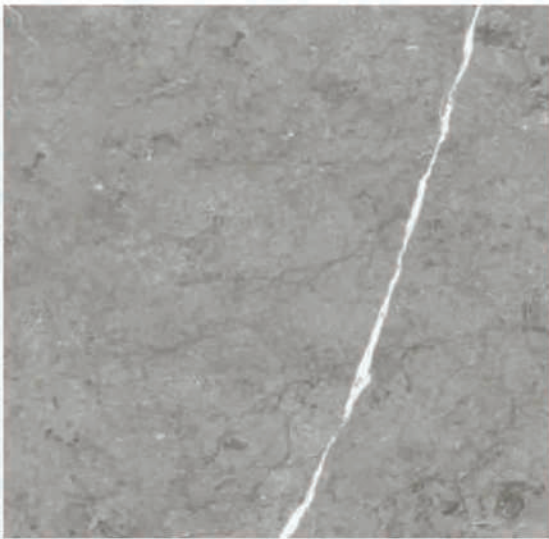

De'Primer
Collection

Paradiso Argento

The **C**anvas **B**eneath **Y**our **F**eet.

24 X 24 in / 60 X 60 Cm | Paradiso Argento | Polished/Matt Rectified Tile

Stone Inspiration

Glazed Porcelain Tiles

32 x 32 in / 80 x 80 cm
Rectified
Polished / Matt