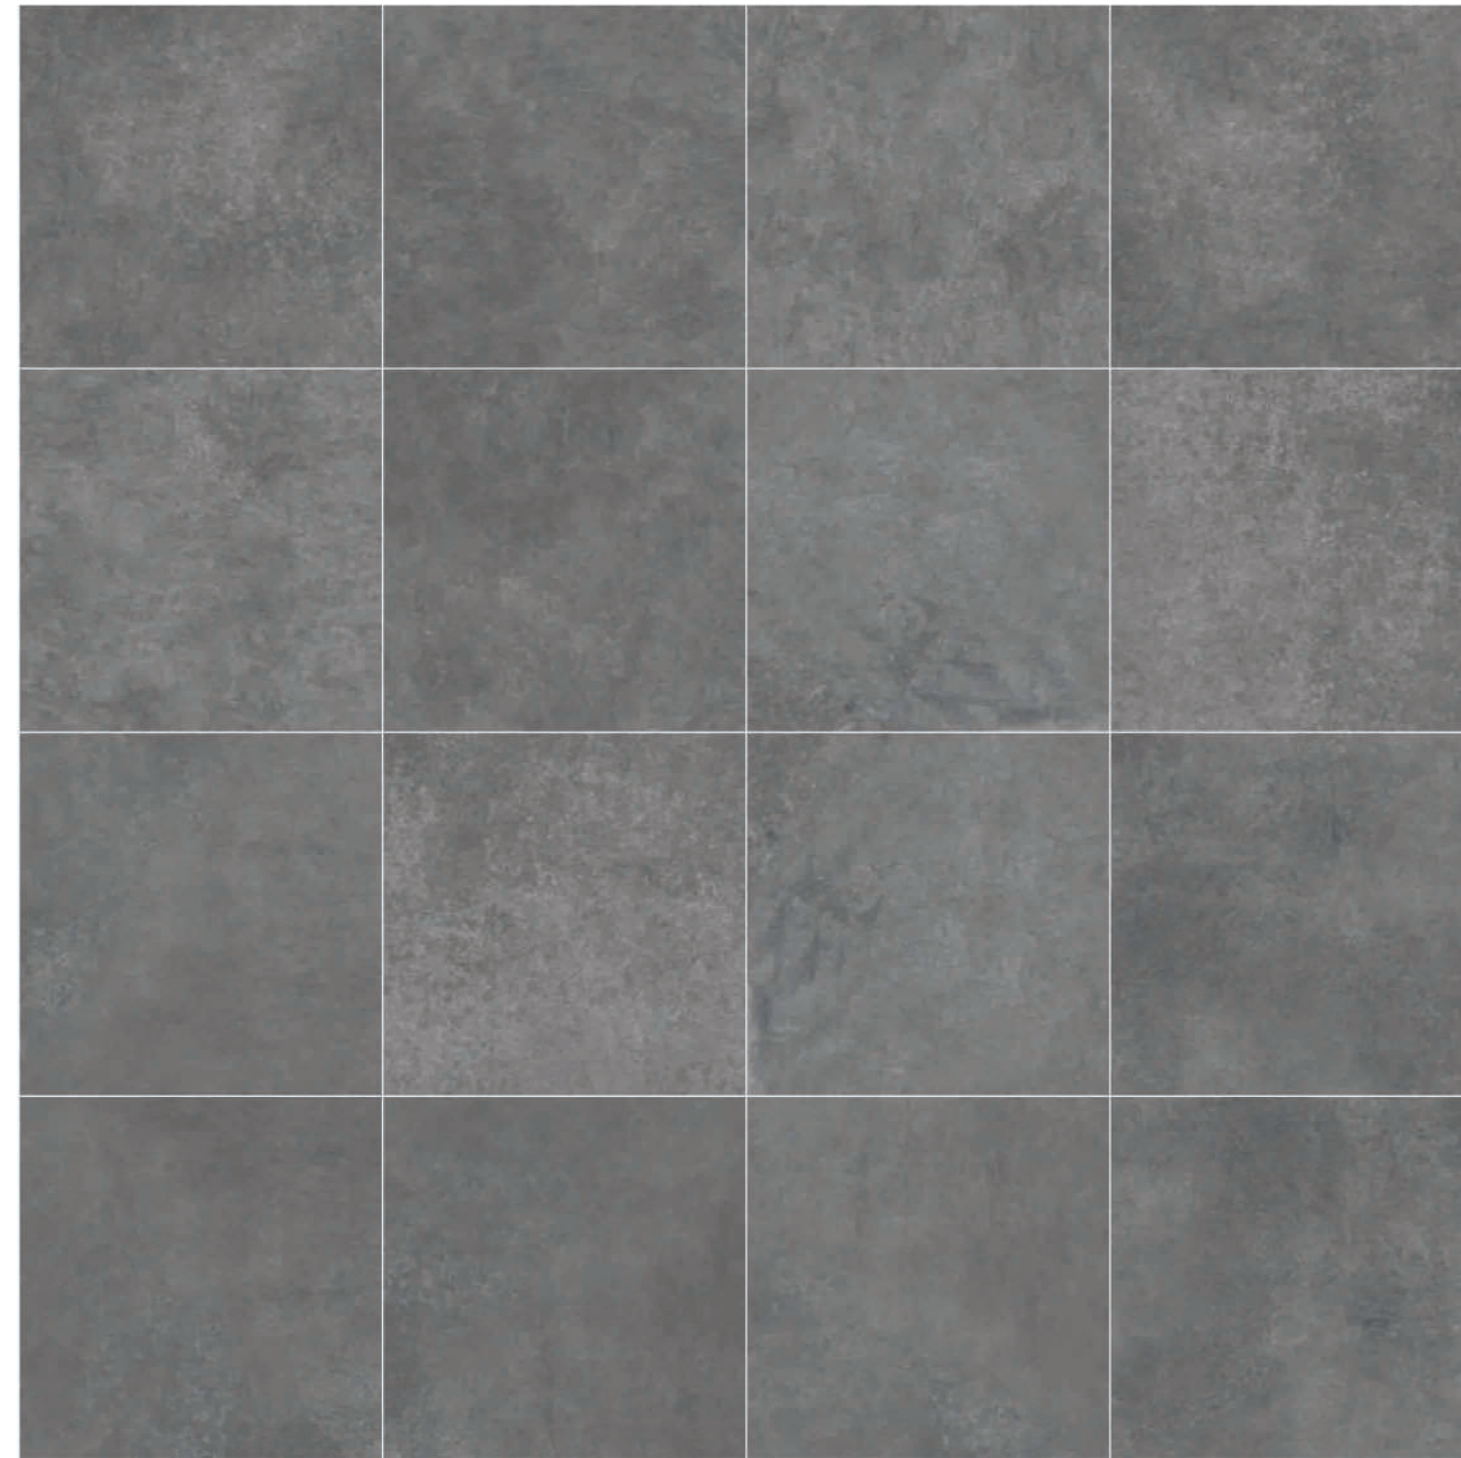

12 x 24 in / 30 x 60 cm
Rectified
R11 Matt

Trim

3 x 12 in / 7.1 x 30 cm
Bullnose
R11 Matt

Mosaics

2 in / 5 cm
Hexagon Mosaic
R11 Matt

2 x 2 in / 5 x 5 cm
Mosaic
R11 Matt

6 in / 15 cm
Hexagon Mosaic
R11 Matt