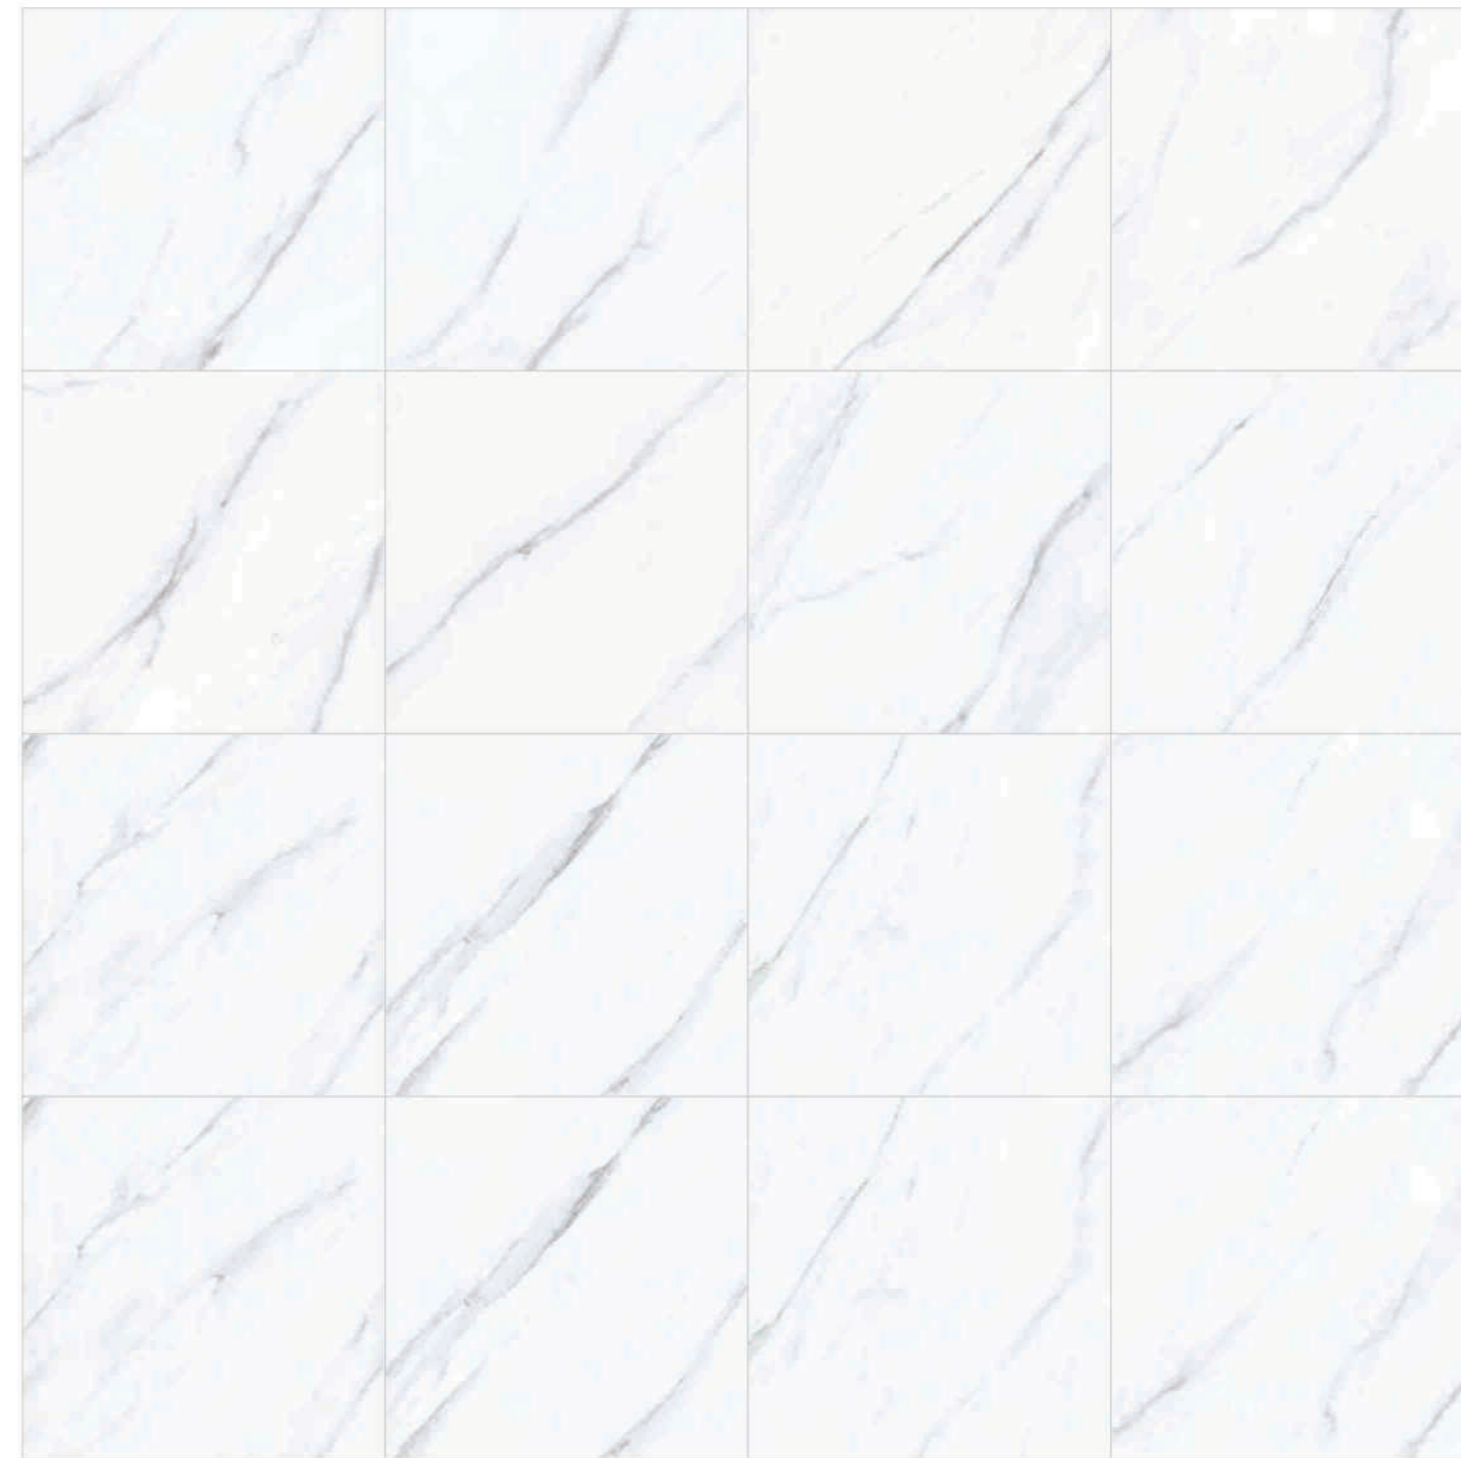

12 x 24 in / 30 x 60 cm
Rectified
Polished / Matt

Trim

3 x 12 in / 7.1 x 30 cm
Bullnose
Polished / Matt

Mosaics

2 in / 5 cm
Hexagon Mosaic
Polished / Matt

2 x 2 in / 5 x 5 cm
Mosaic
Polished / Matt

6 in / 15 cm
Hexagon Mosaic
Polished / Matt