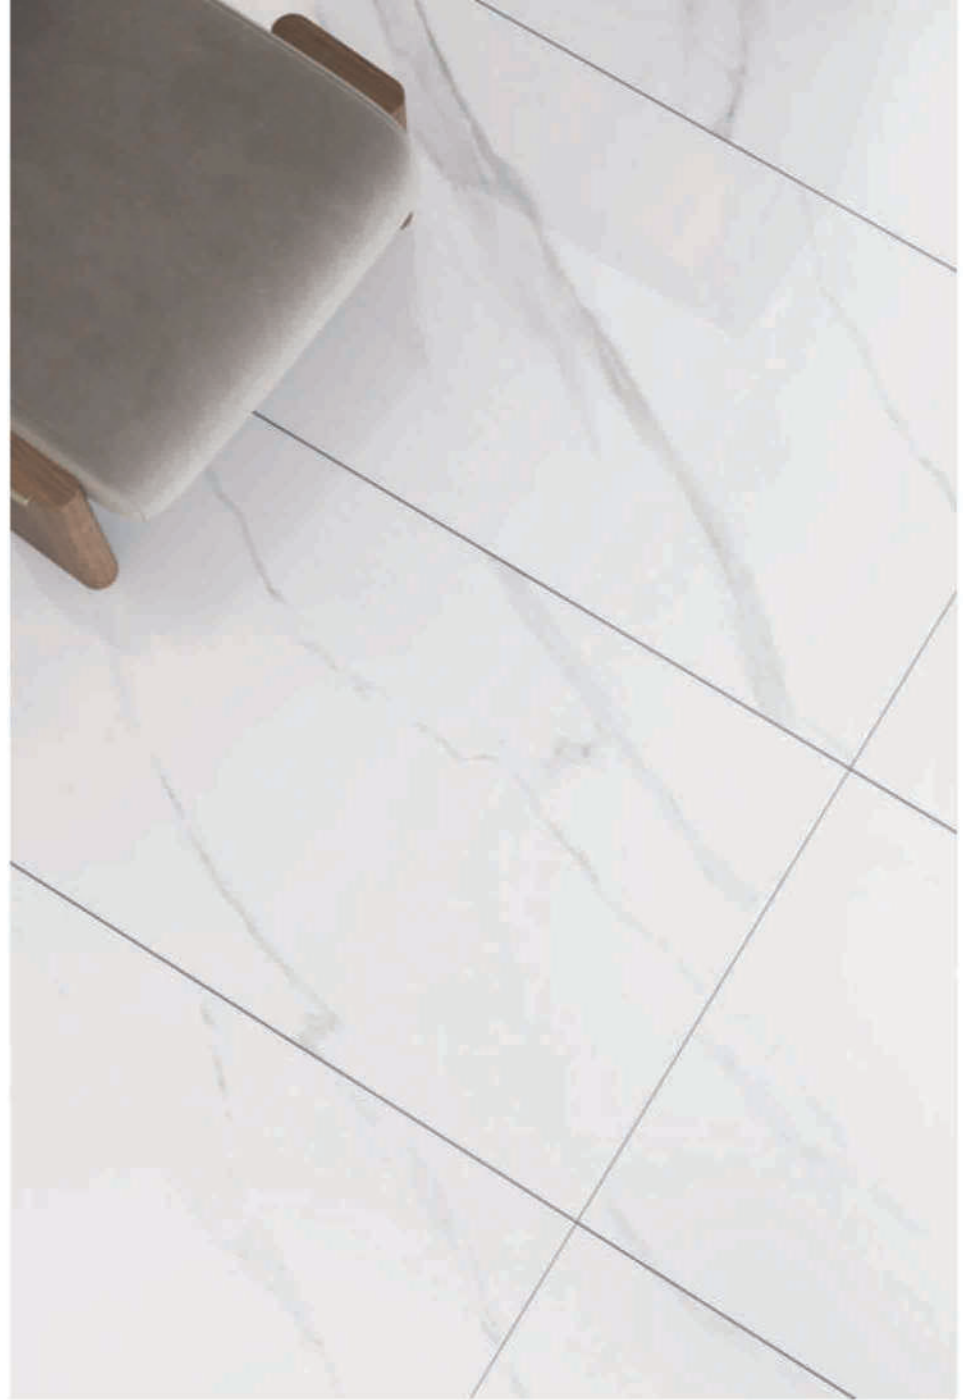

Glazed Porcelain Tiles