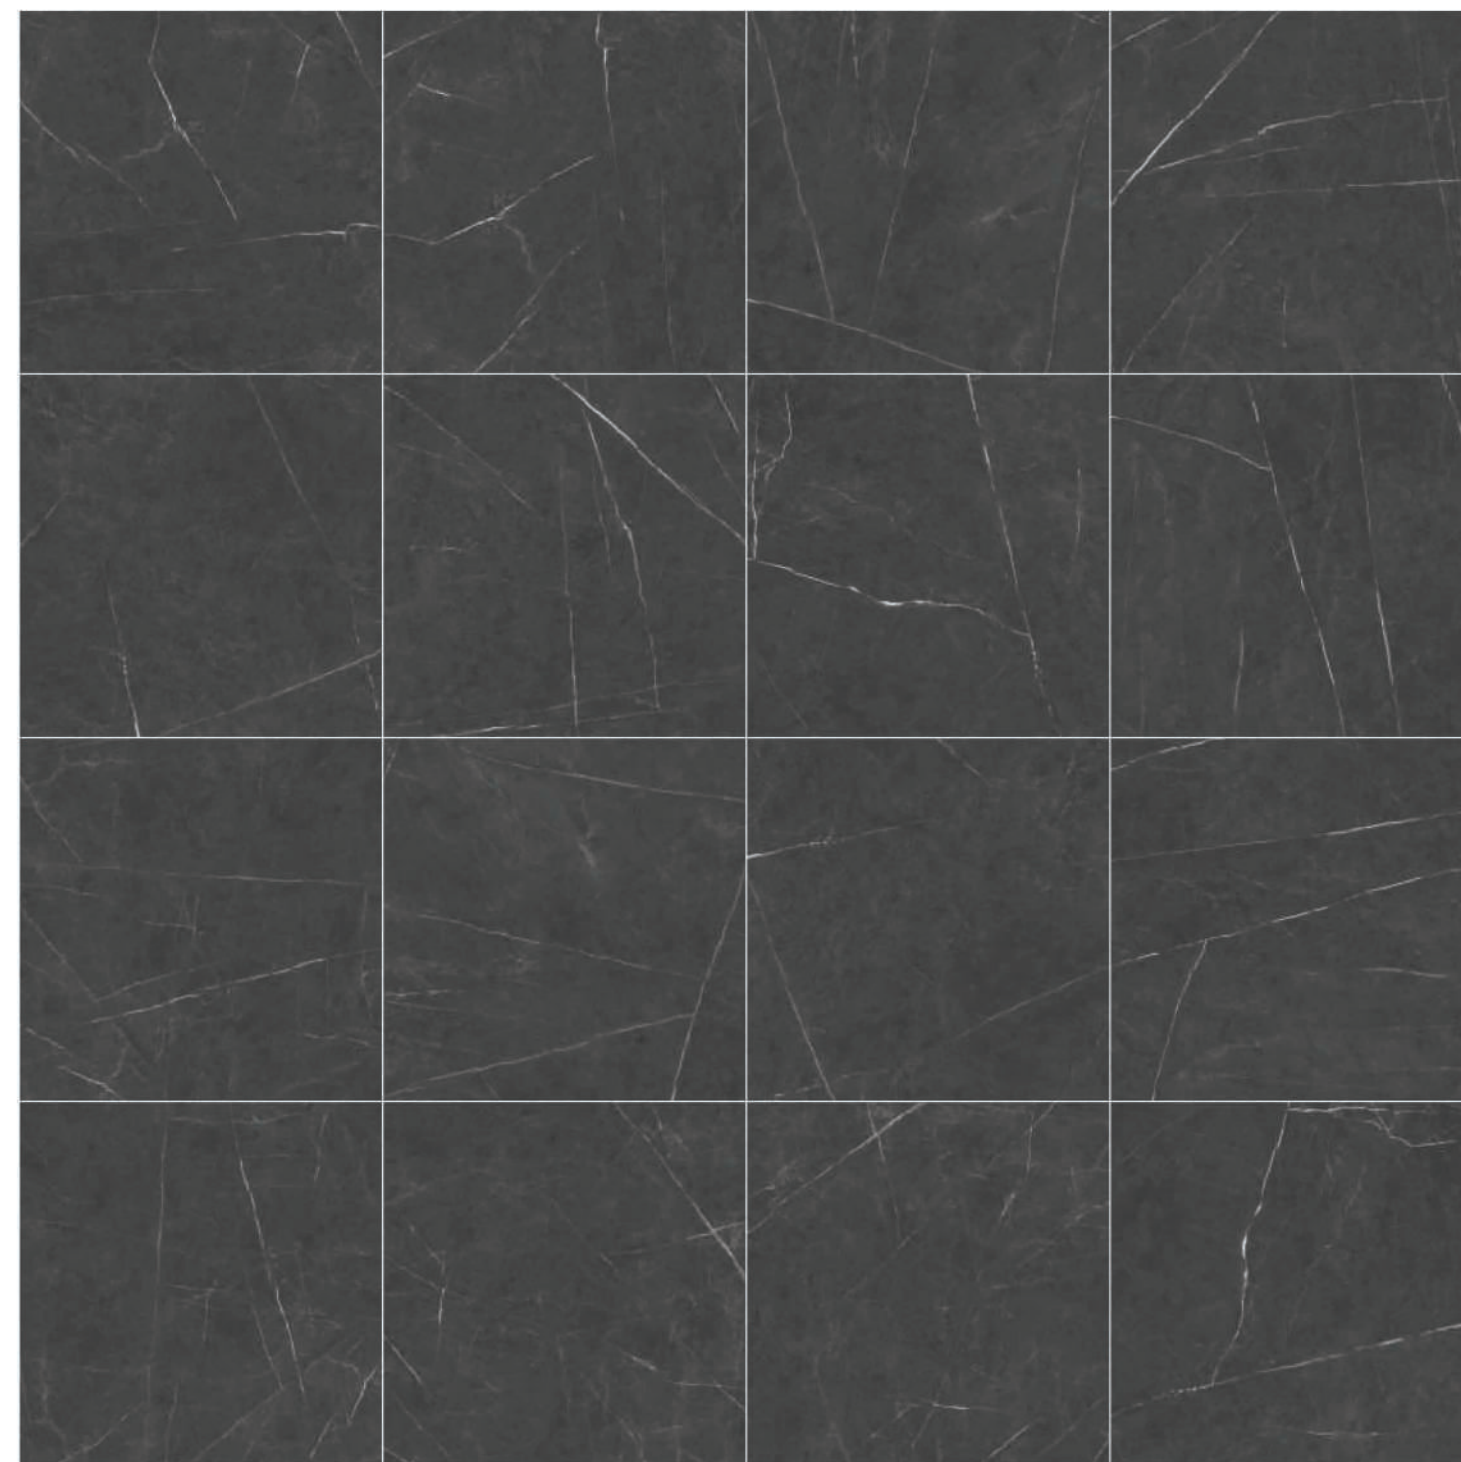

32 x 32 in / 80 x 80 cm | Pietra Black | High Glossy Rectified Tile | Random - 12