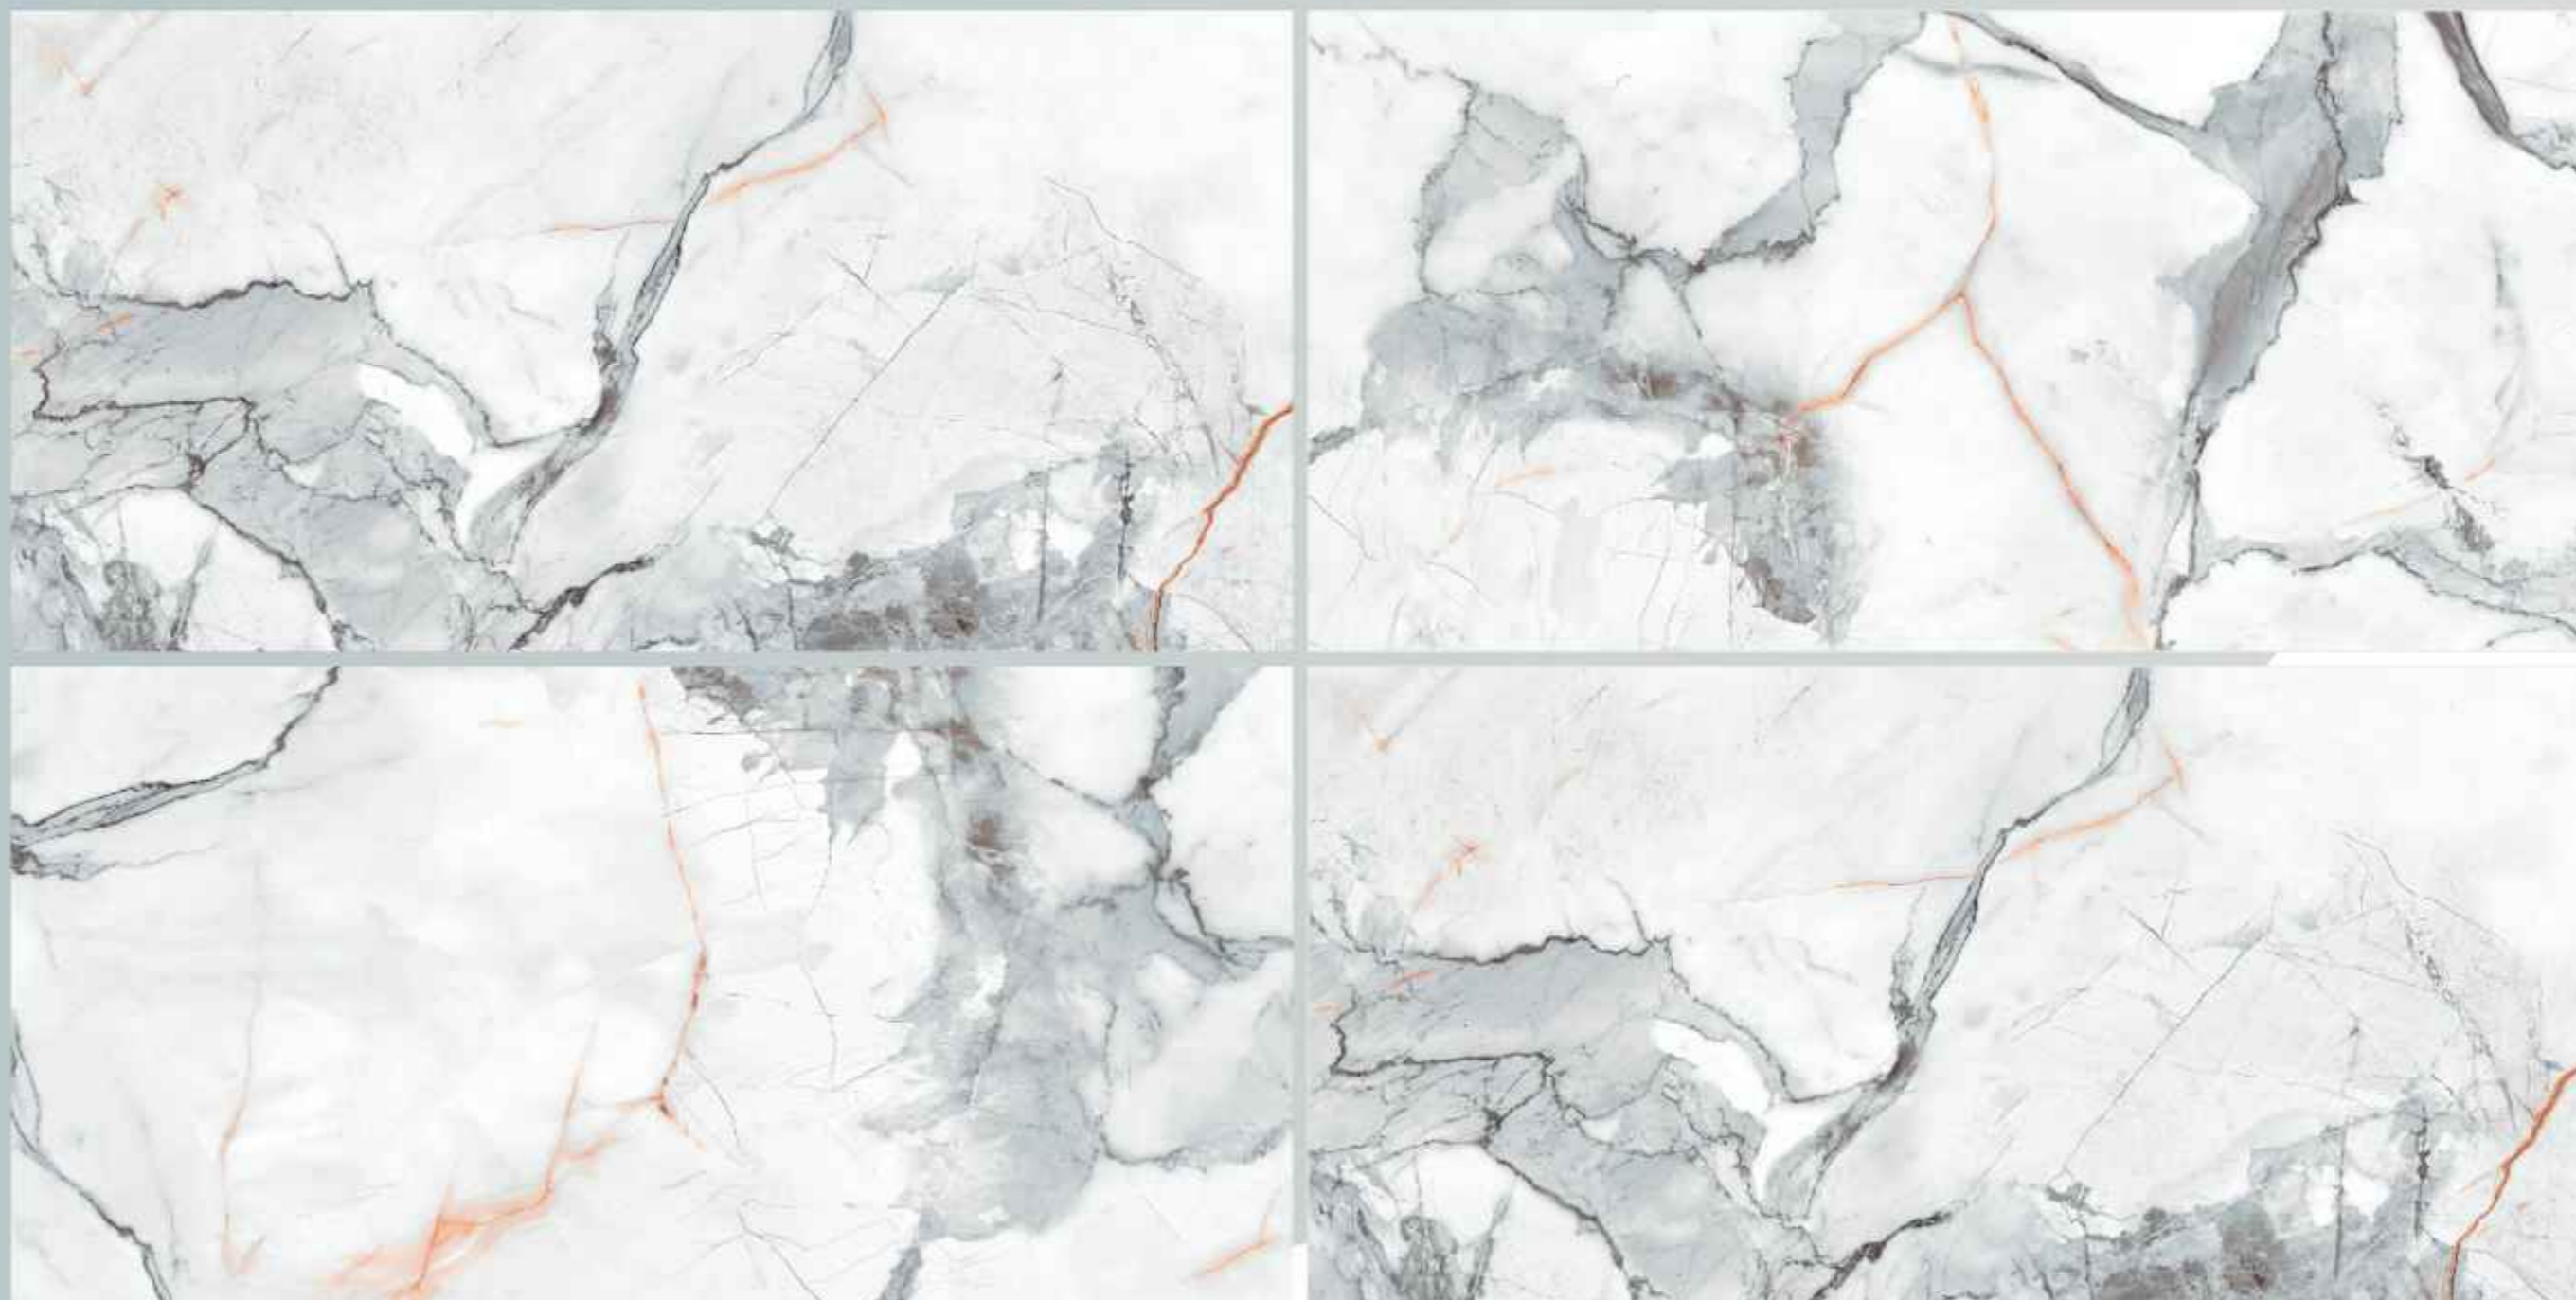

Finish : Semi High Gloss

CHROMA
collection

Discover the exquisite symphony of colors

Carlin Aqua

GruppoNueva™

Size : 60x120cm

Finish : Semi High Gloss

Evo Crack Aqua