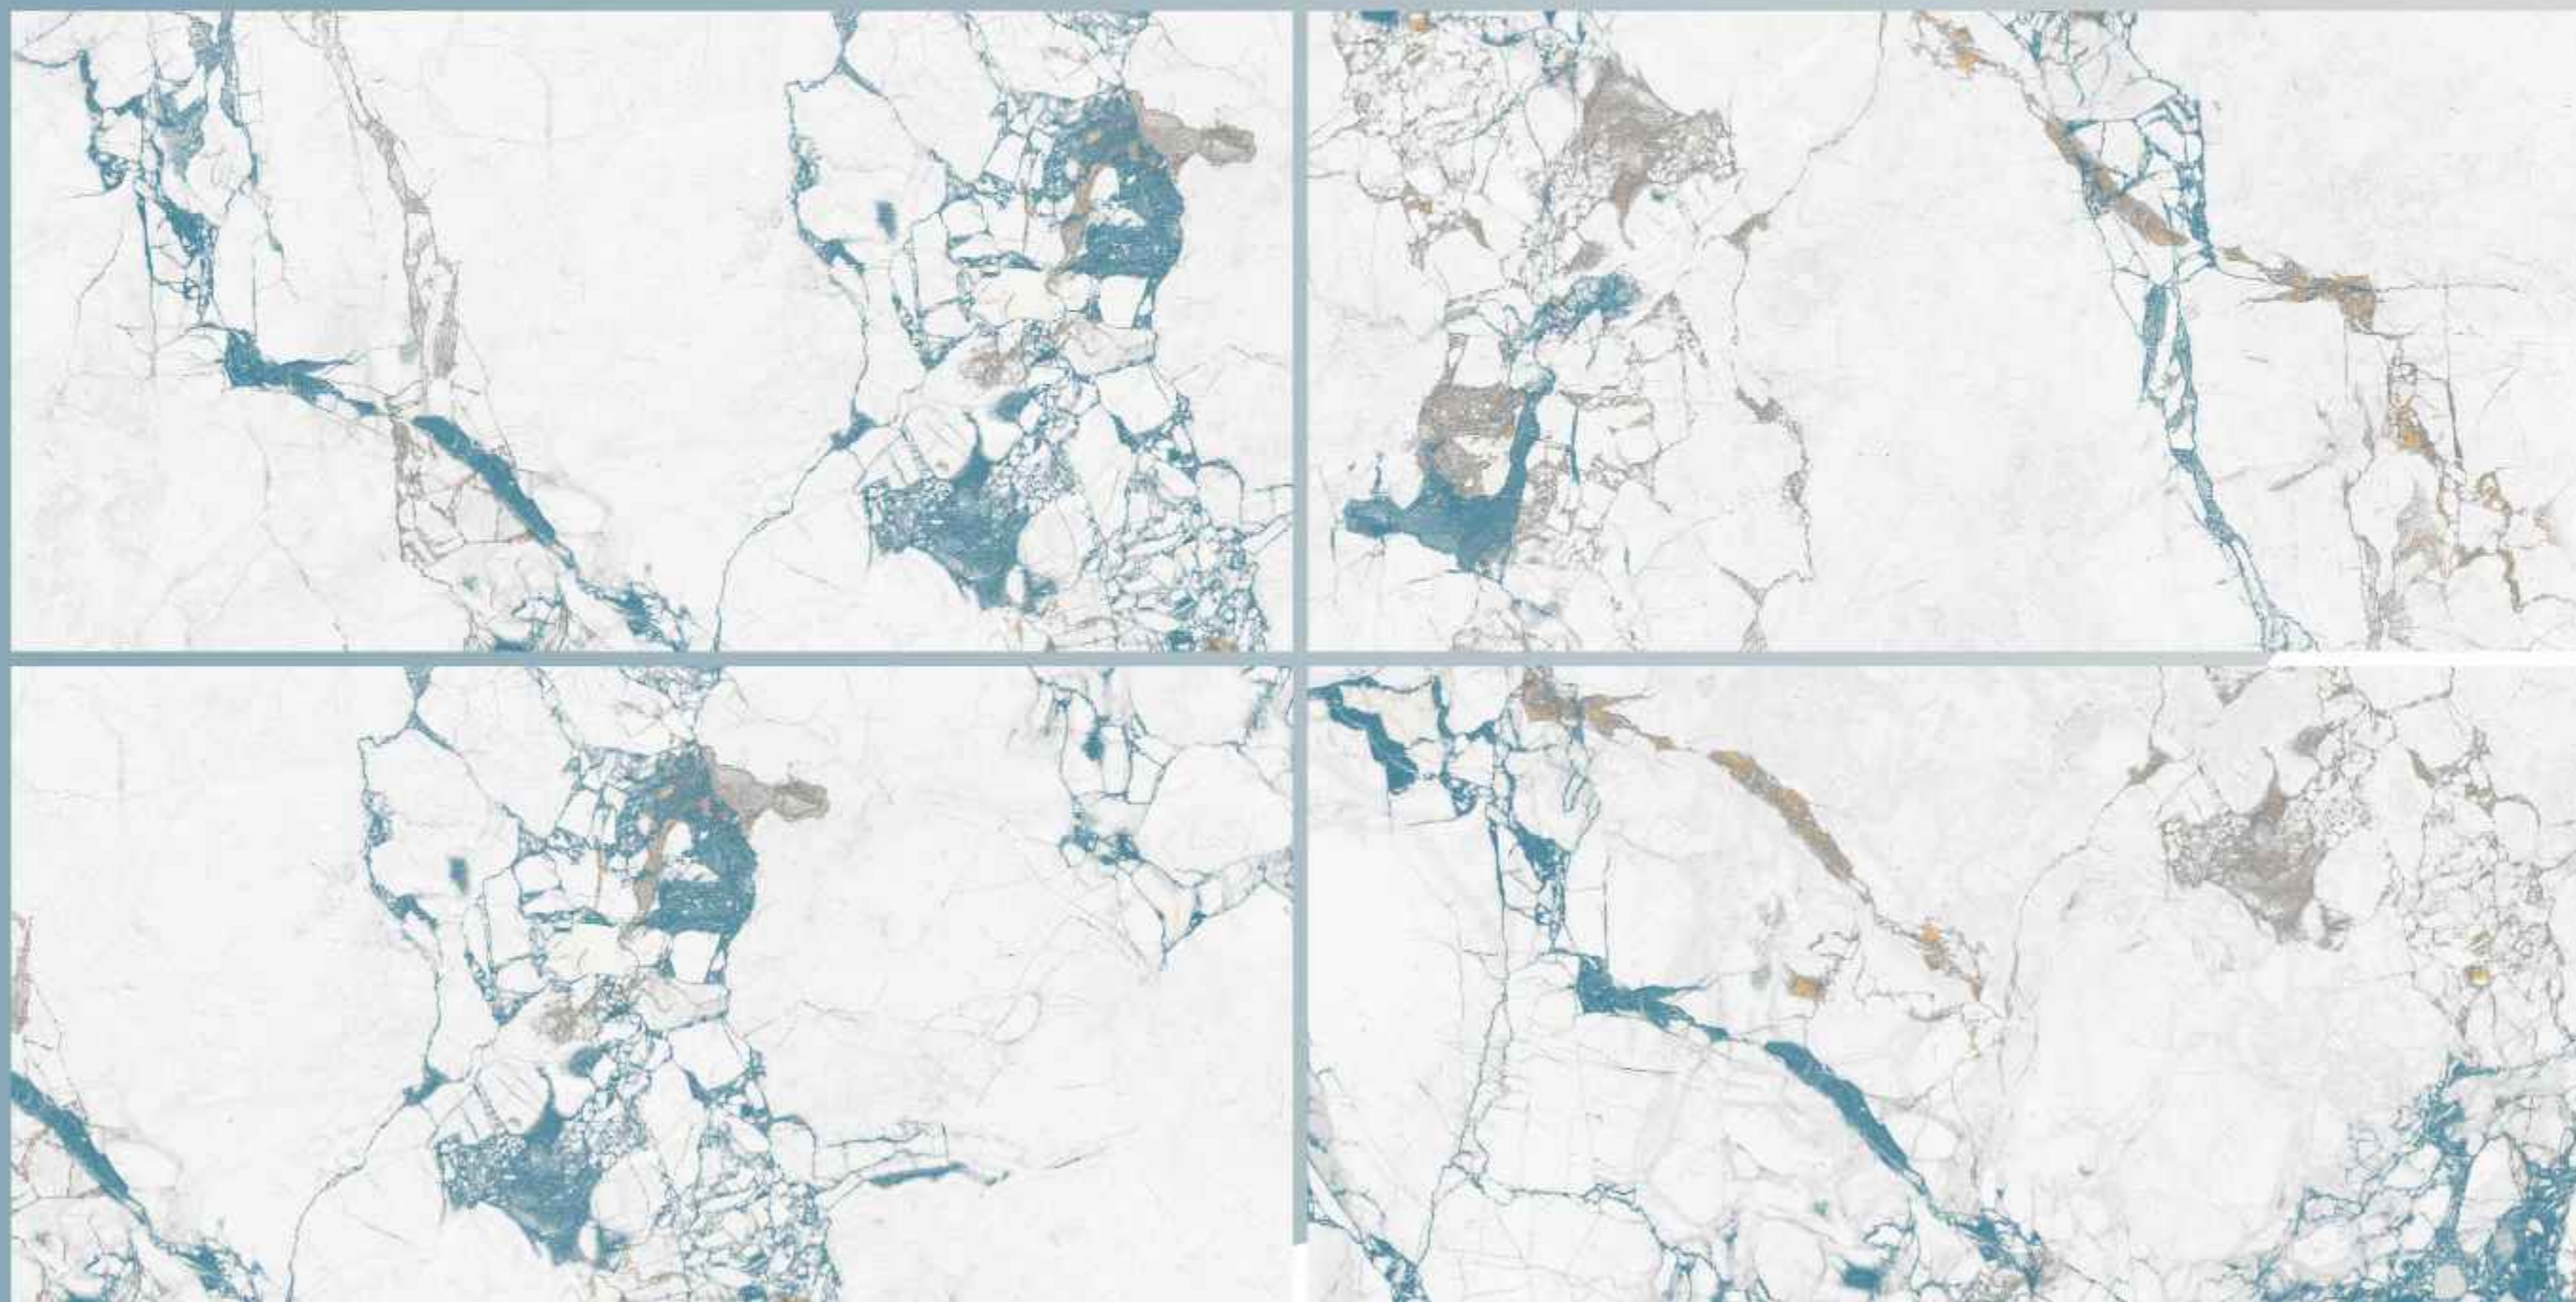

CHROMA
collection

Discover the exquisite symphony of colors

Fritta Global

GruppoNueva™

Size : 60x120cm

Finish : Semi High Gloss