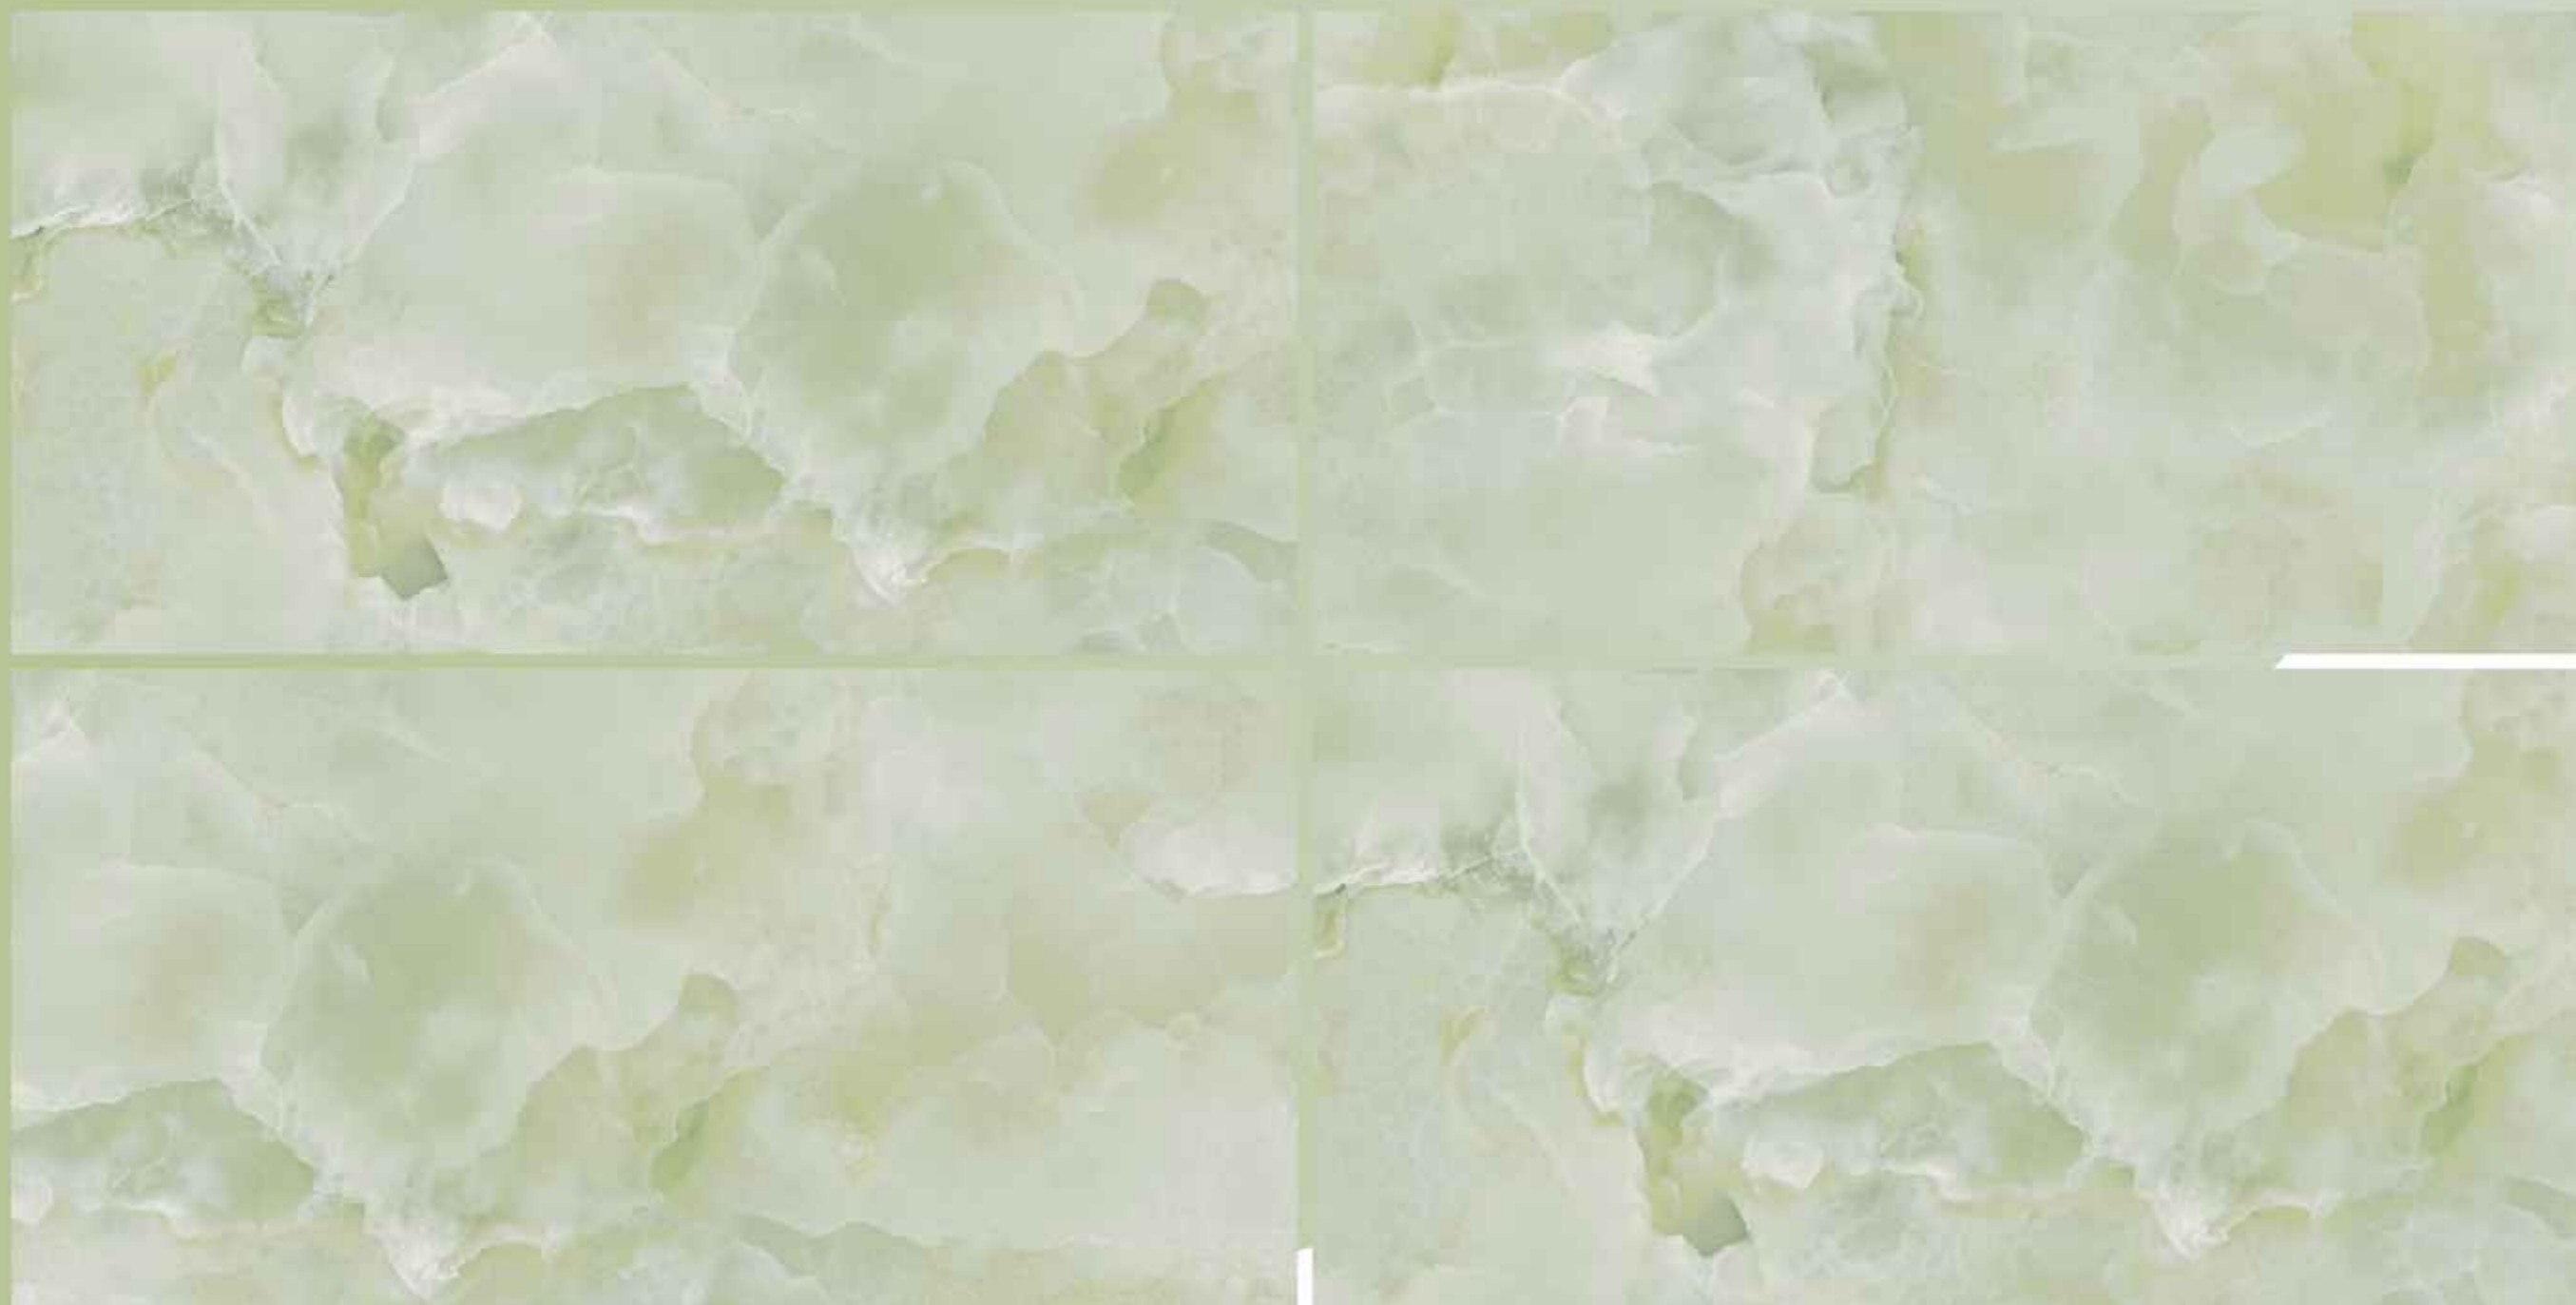

CHROMA
collection

Discover the exquisite symphony of colors

Onyx Limestone

Gruppo Nueva™

Size : 60x120cm

Finish : Semi High Gloss