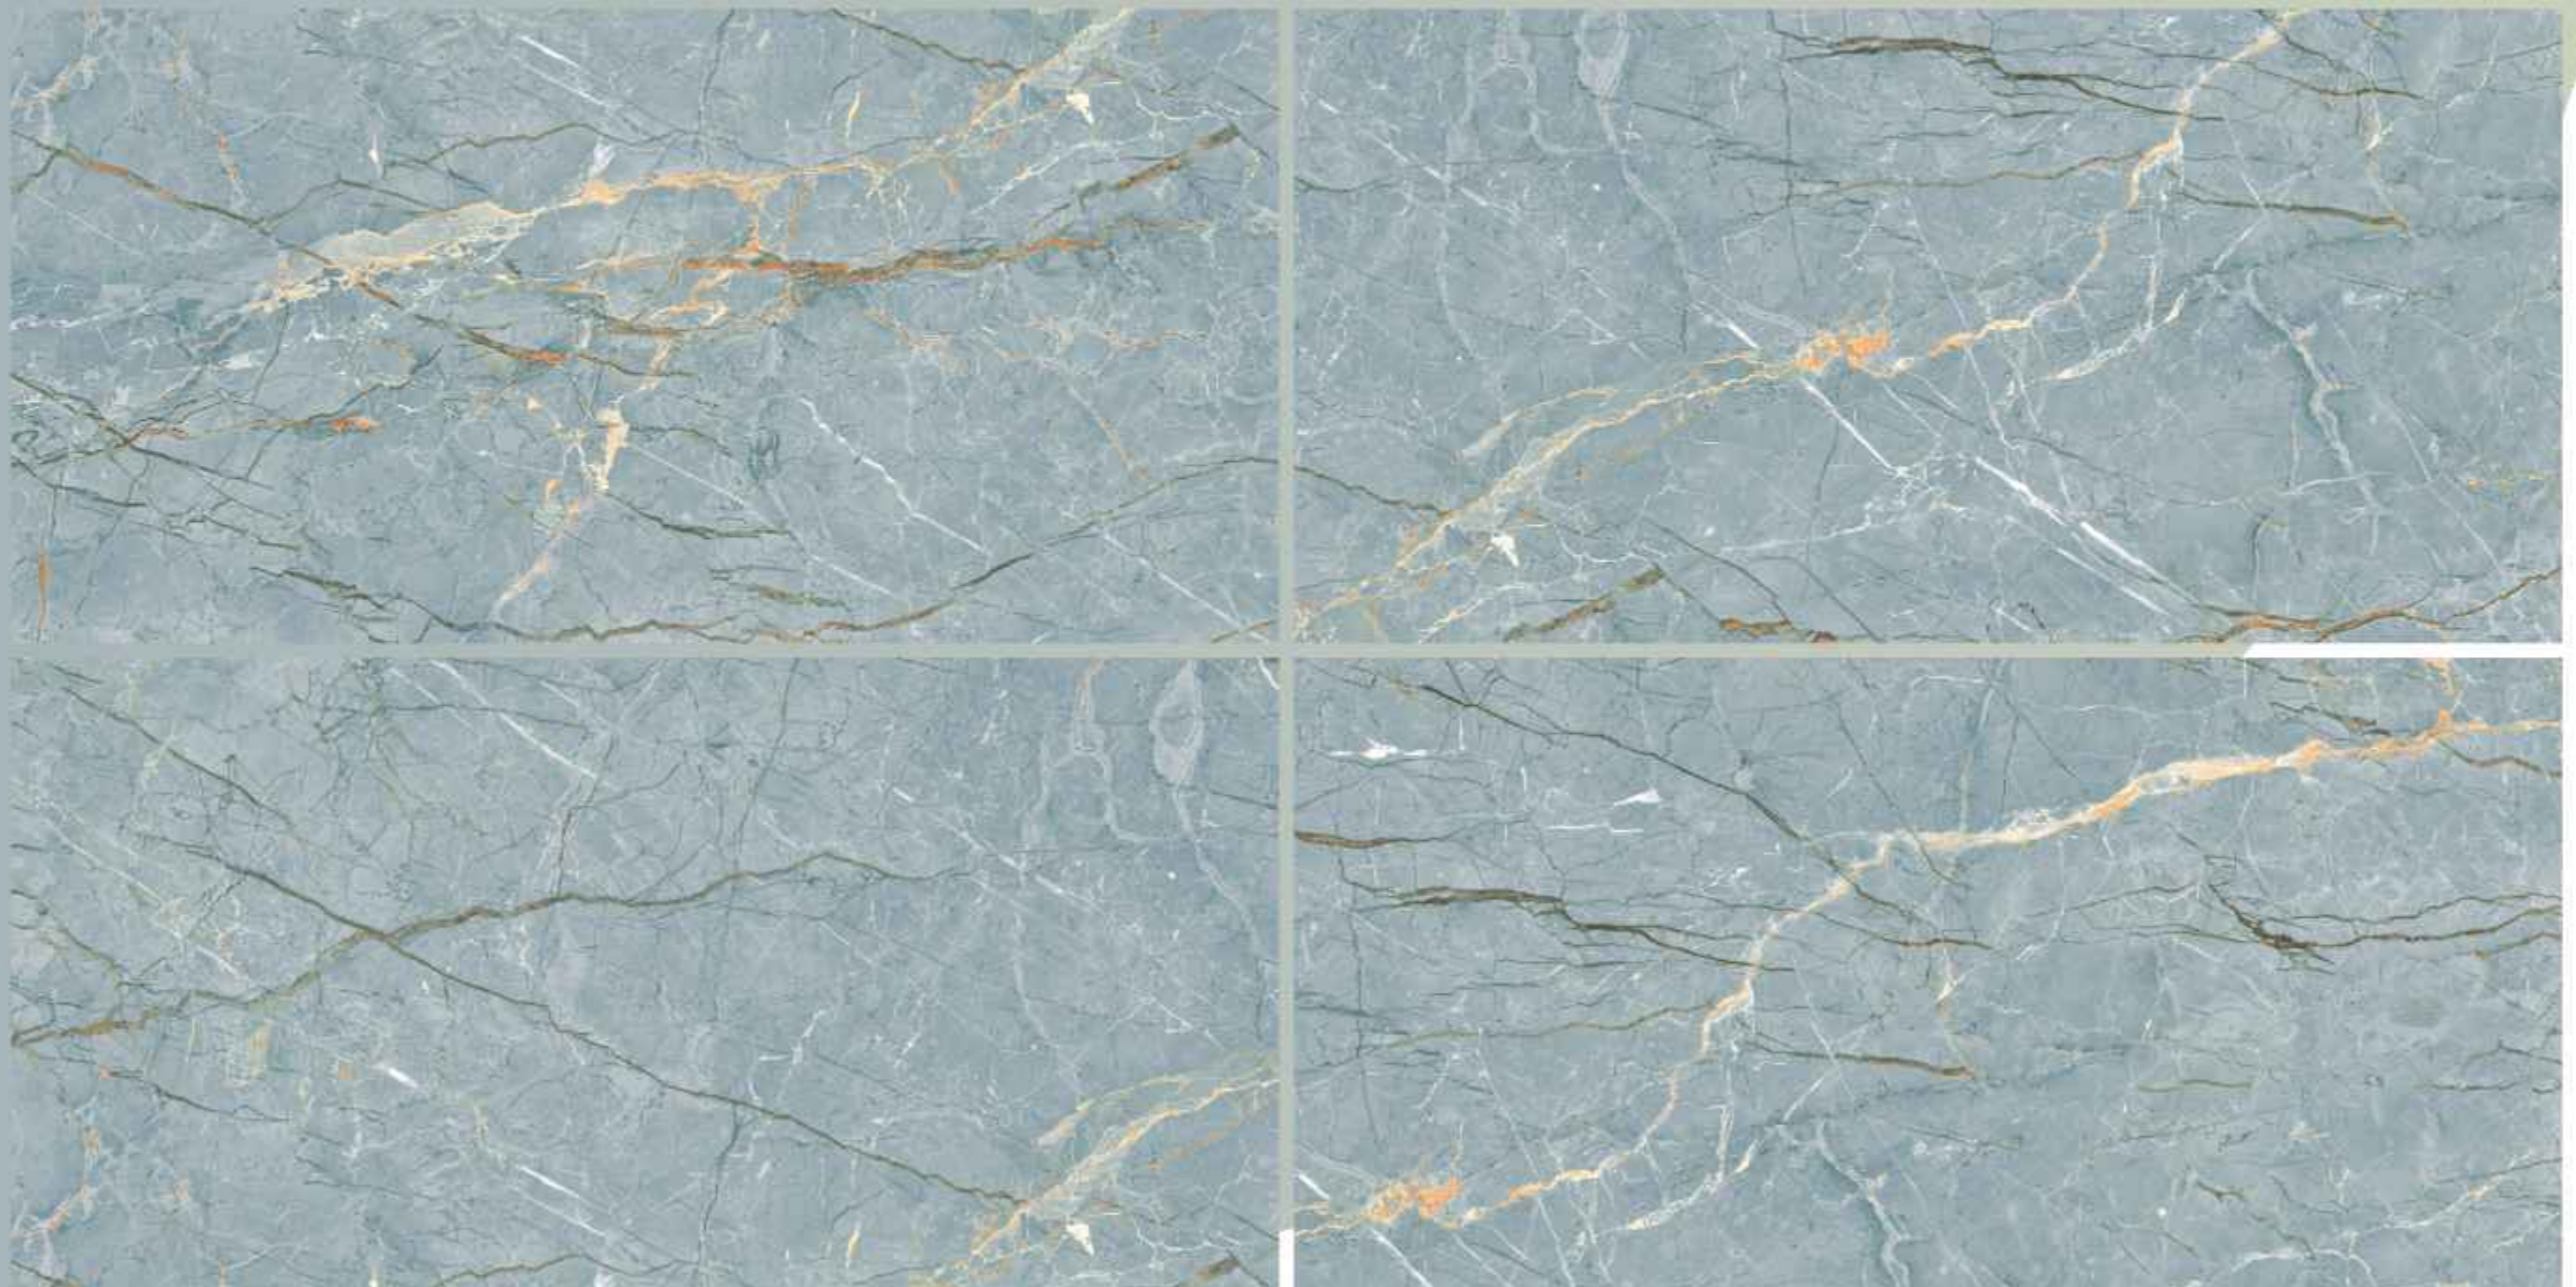

CHROMA
collection

Discover the exquisite symphony of colors

Antony Aqua

GruppoNueva™

Size : 60x120cm

Finish : Semi High Gloss