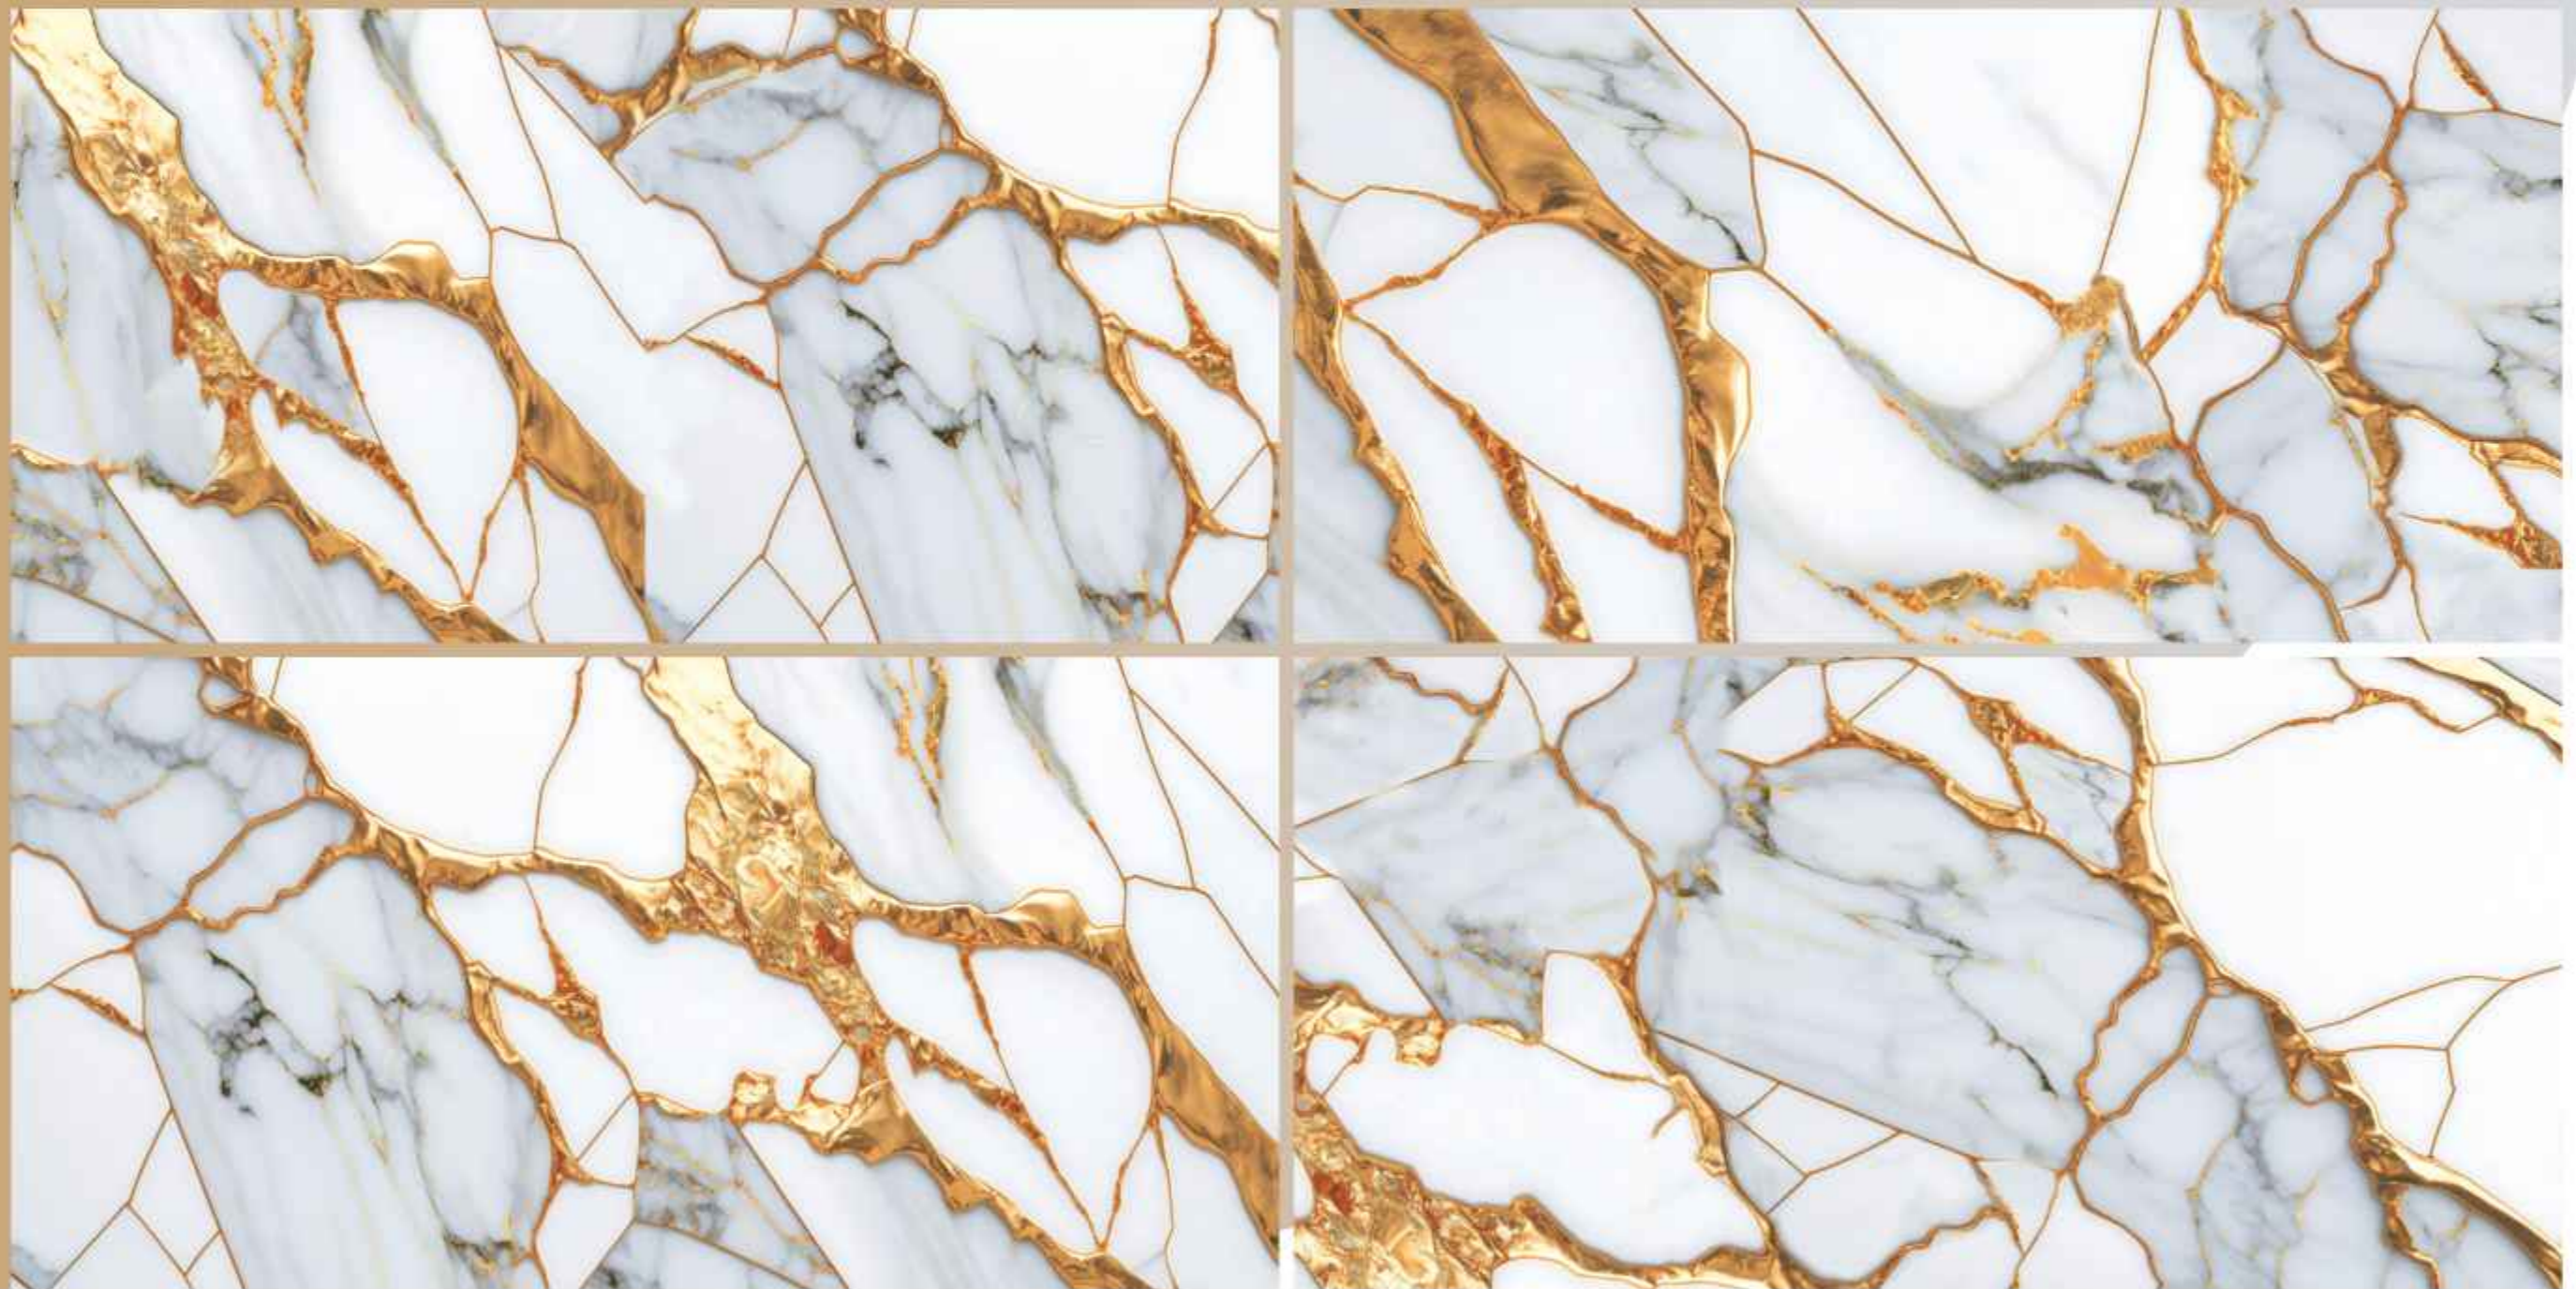

CHROMA
collection

Discover the exquisite symphony of colors

Salon Spider Gold

GruppoNueva™

Size : 60x120cm

Finish : Semi High Gloss