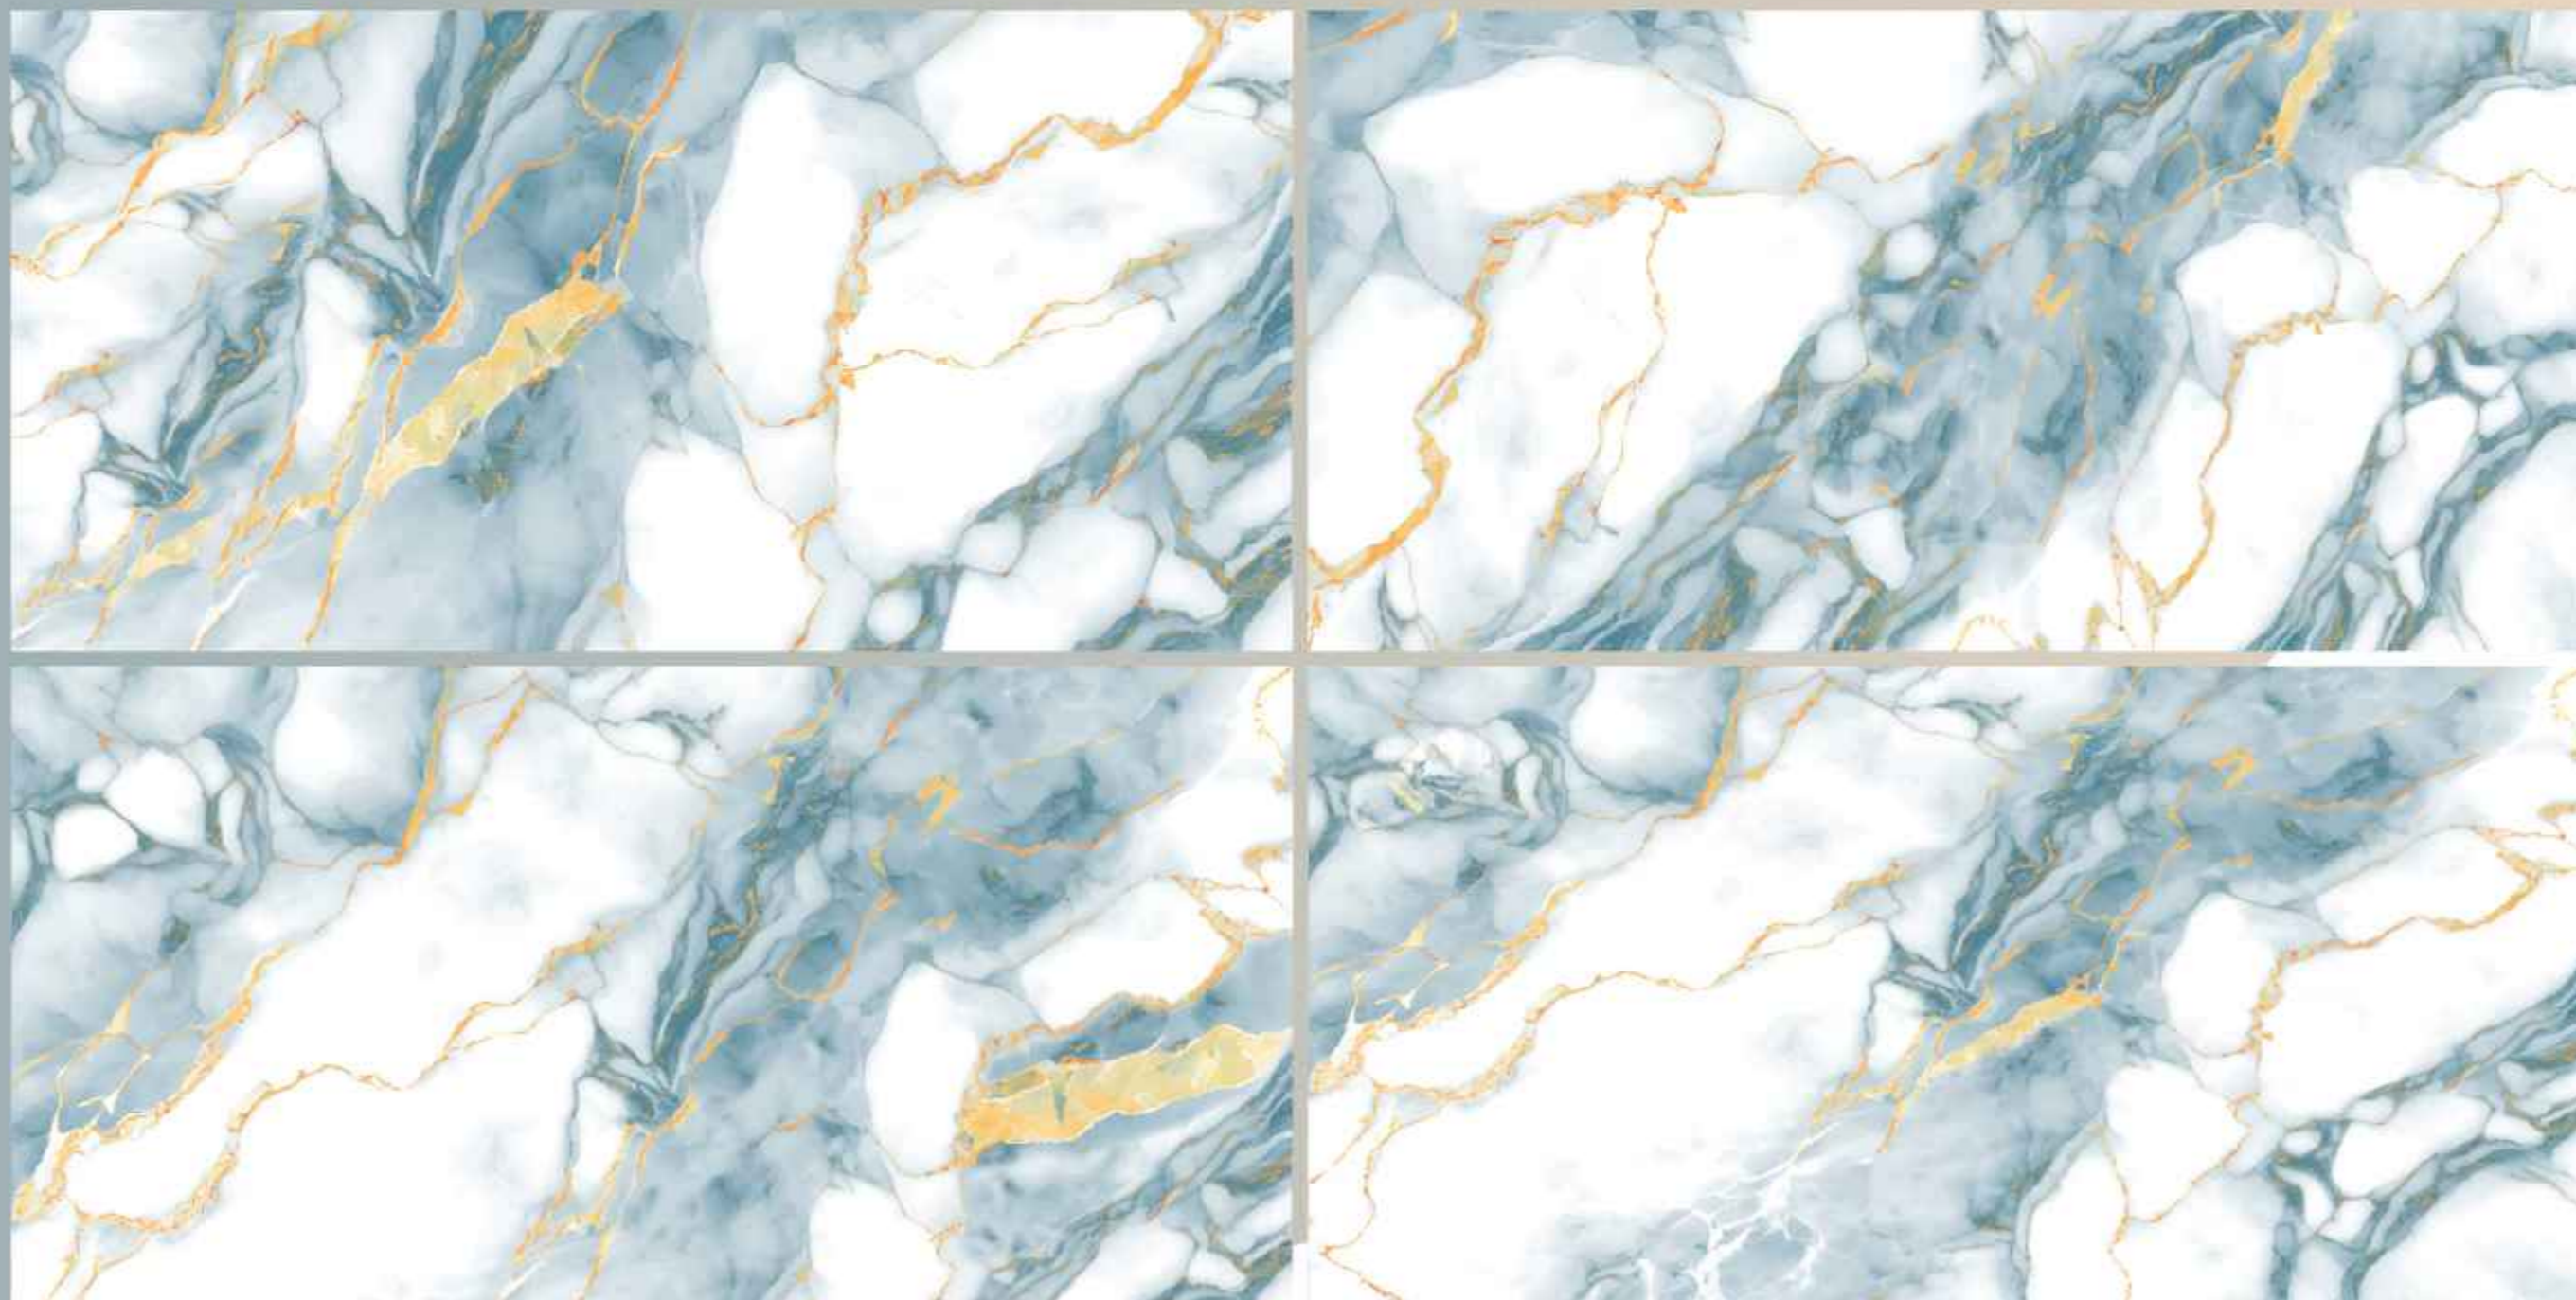

CHROMA
collection

Discover the exquisite symphony of colors

Swirl Aqua

GruppoNueva™

Size : 60x120cm

Finish : Semi High Gloss