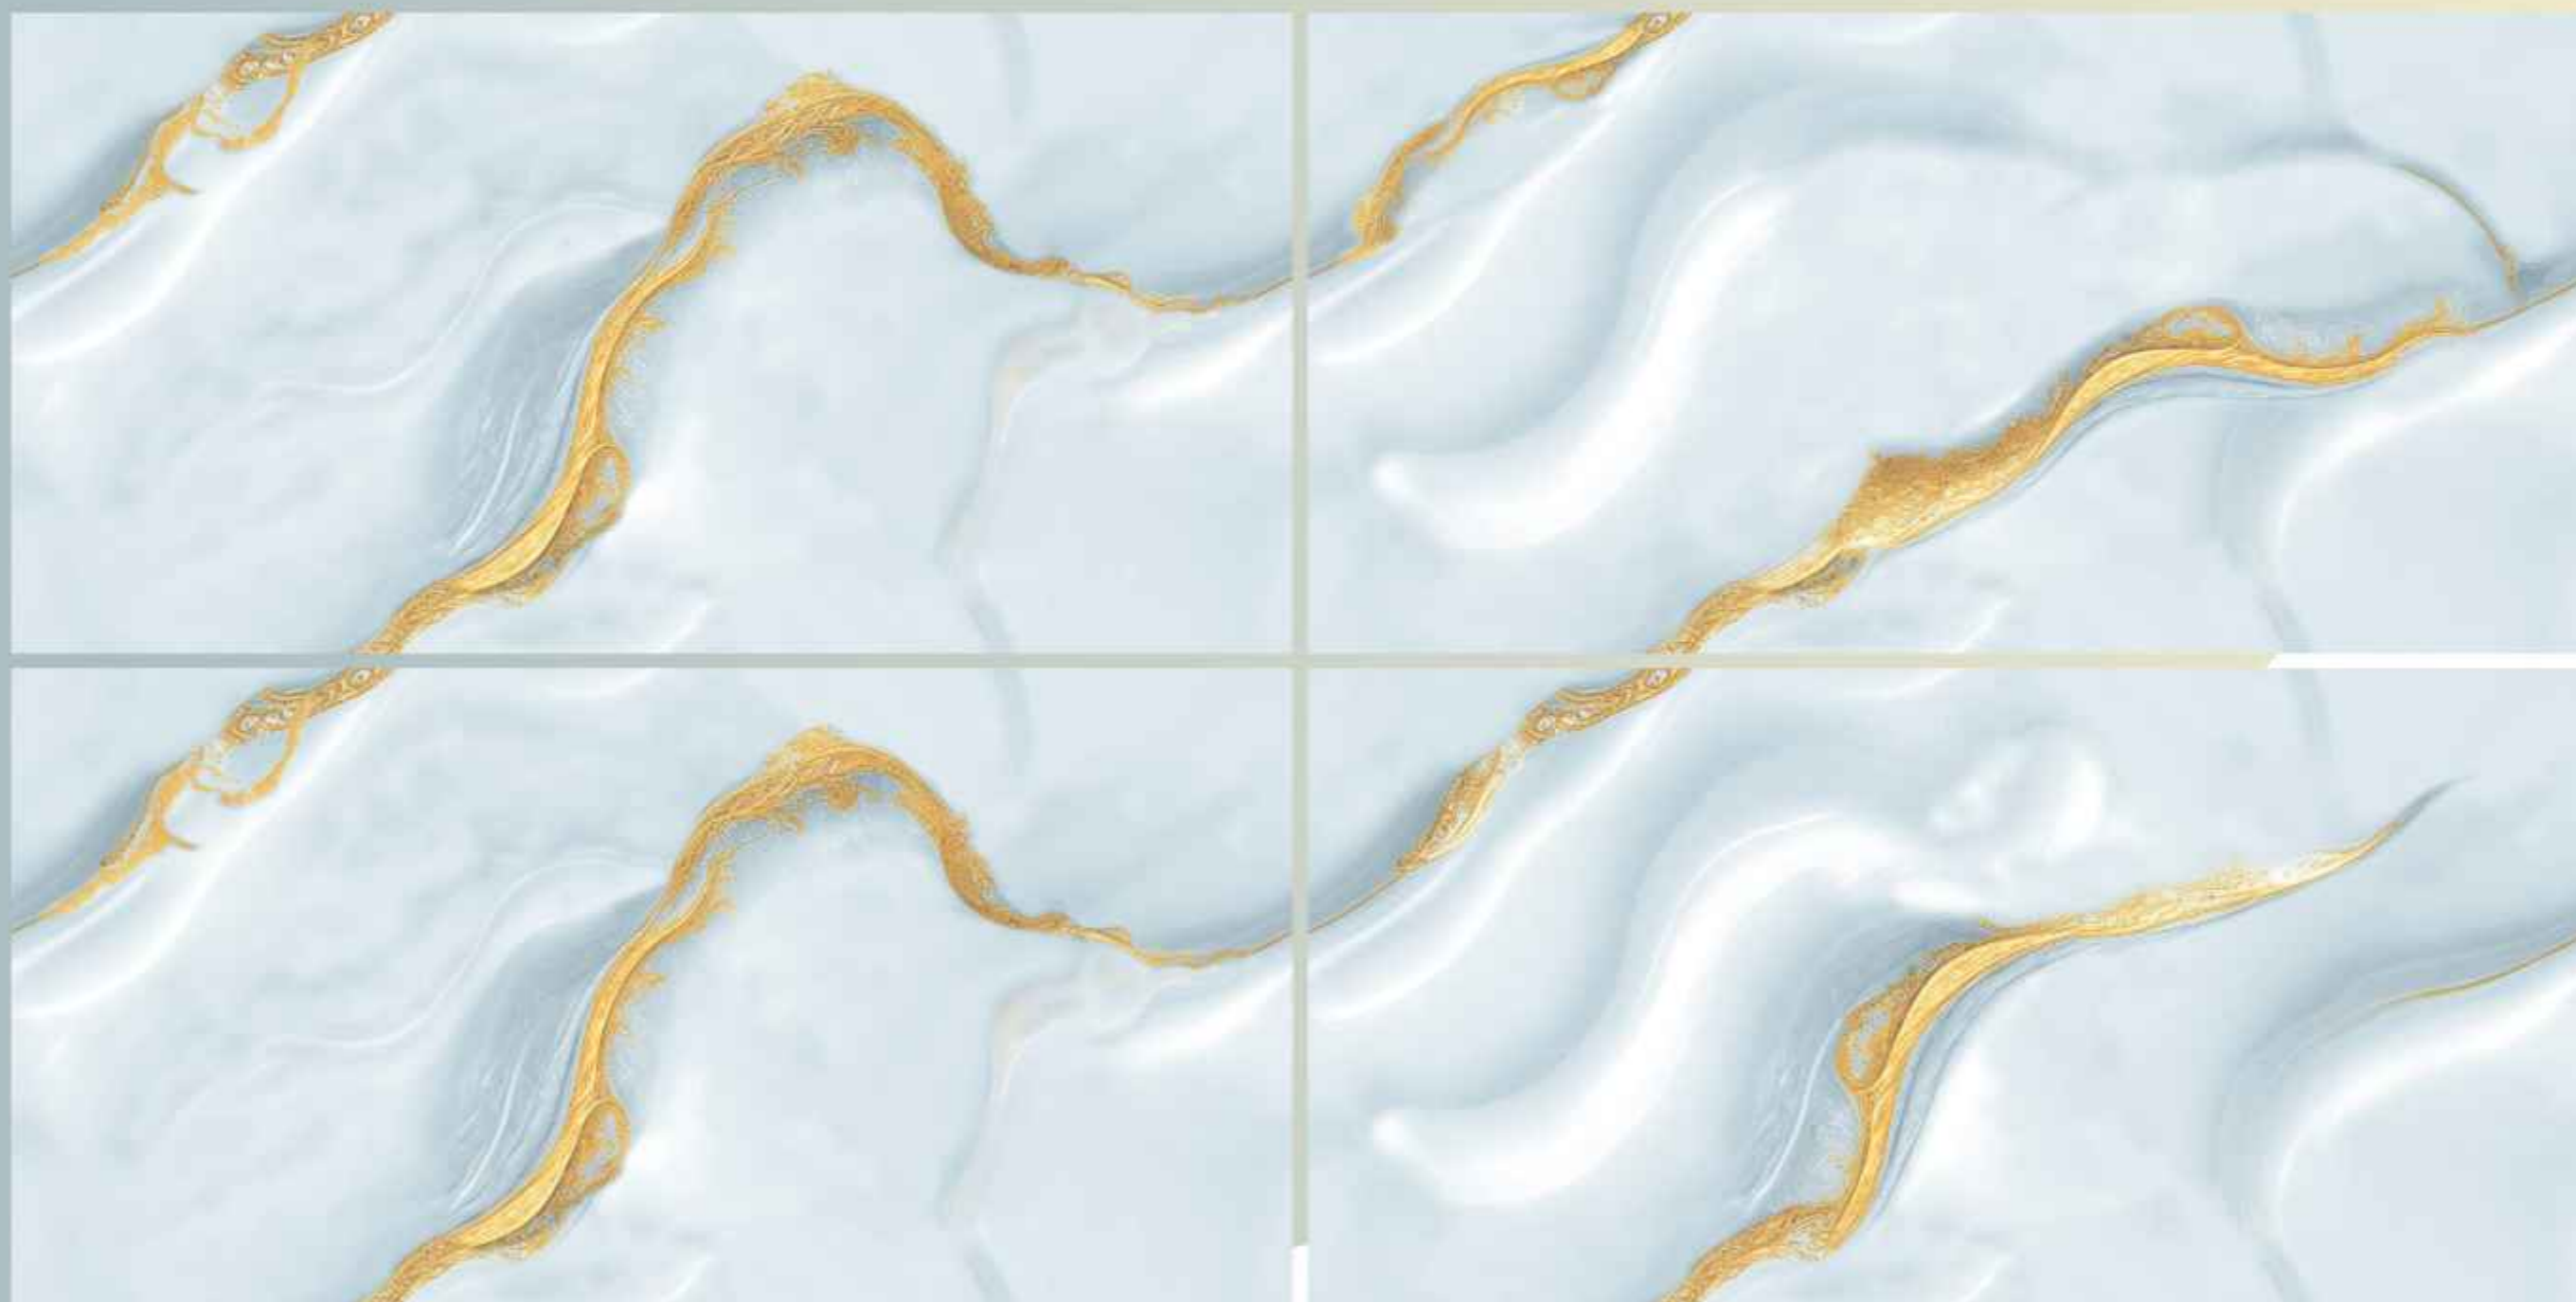

CHROMA
collection

Discover the exquisite symphony of colors

Gloni Aqua

GruppoNueva™

Size : 60x120cm

Finish : Semi High Gloss