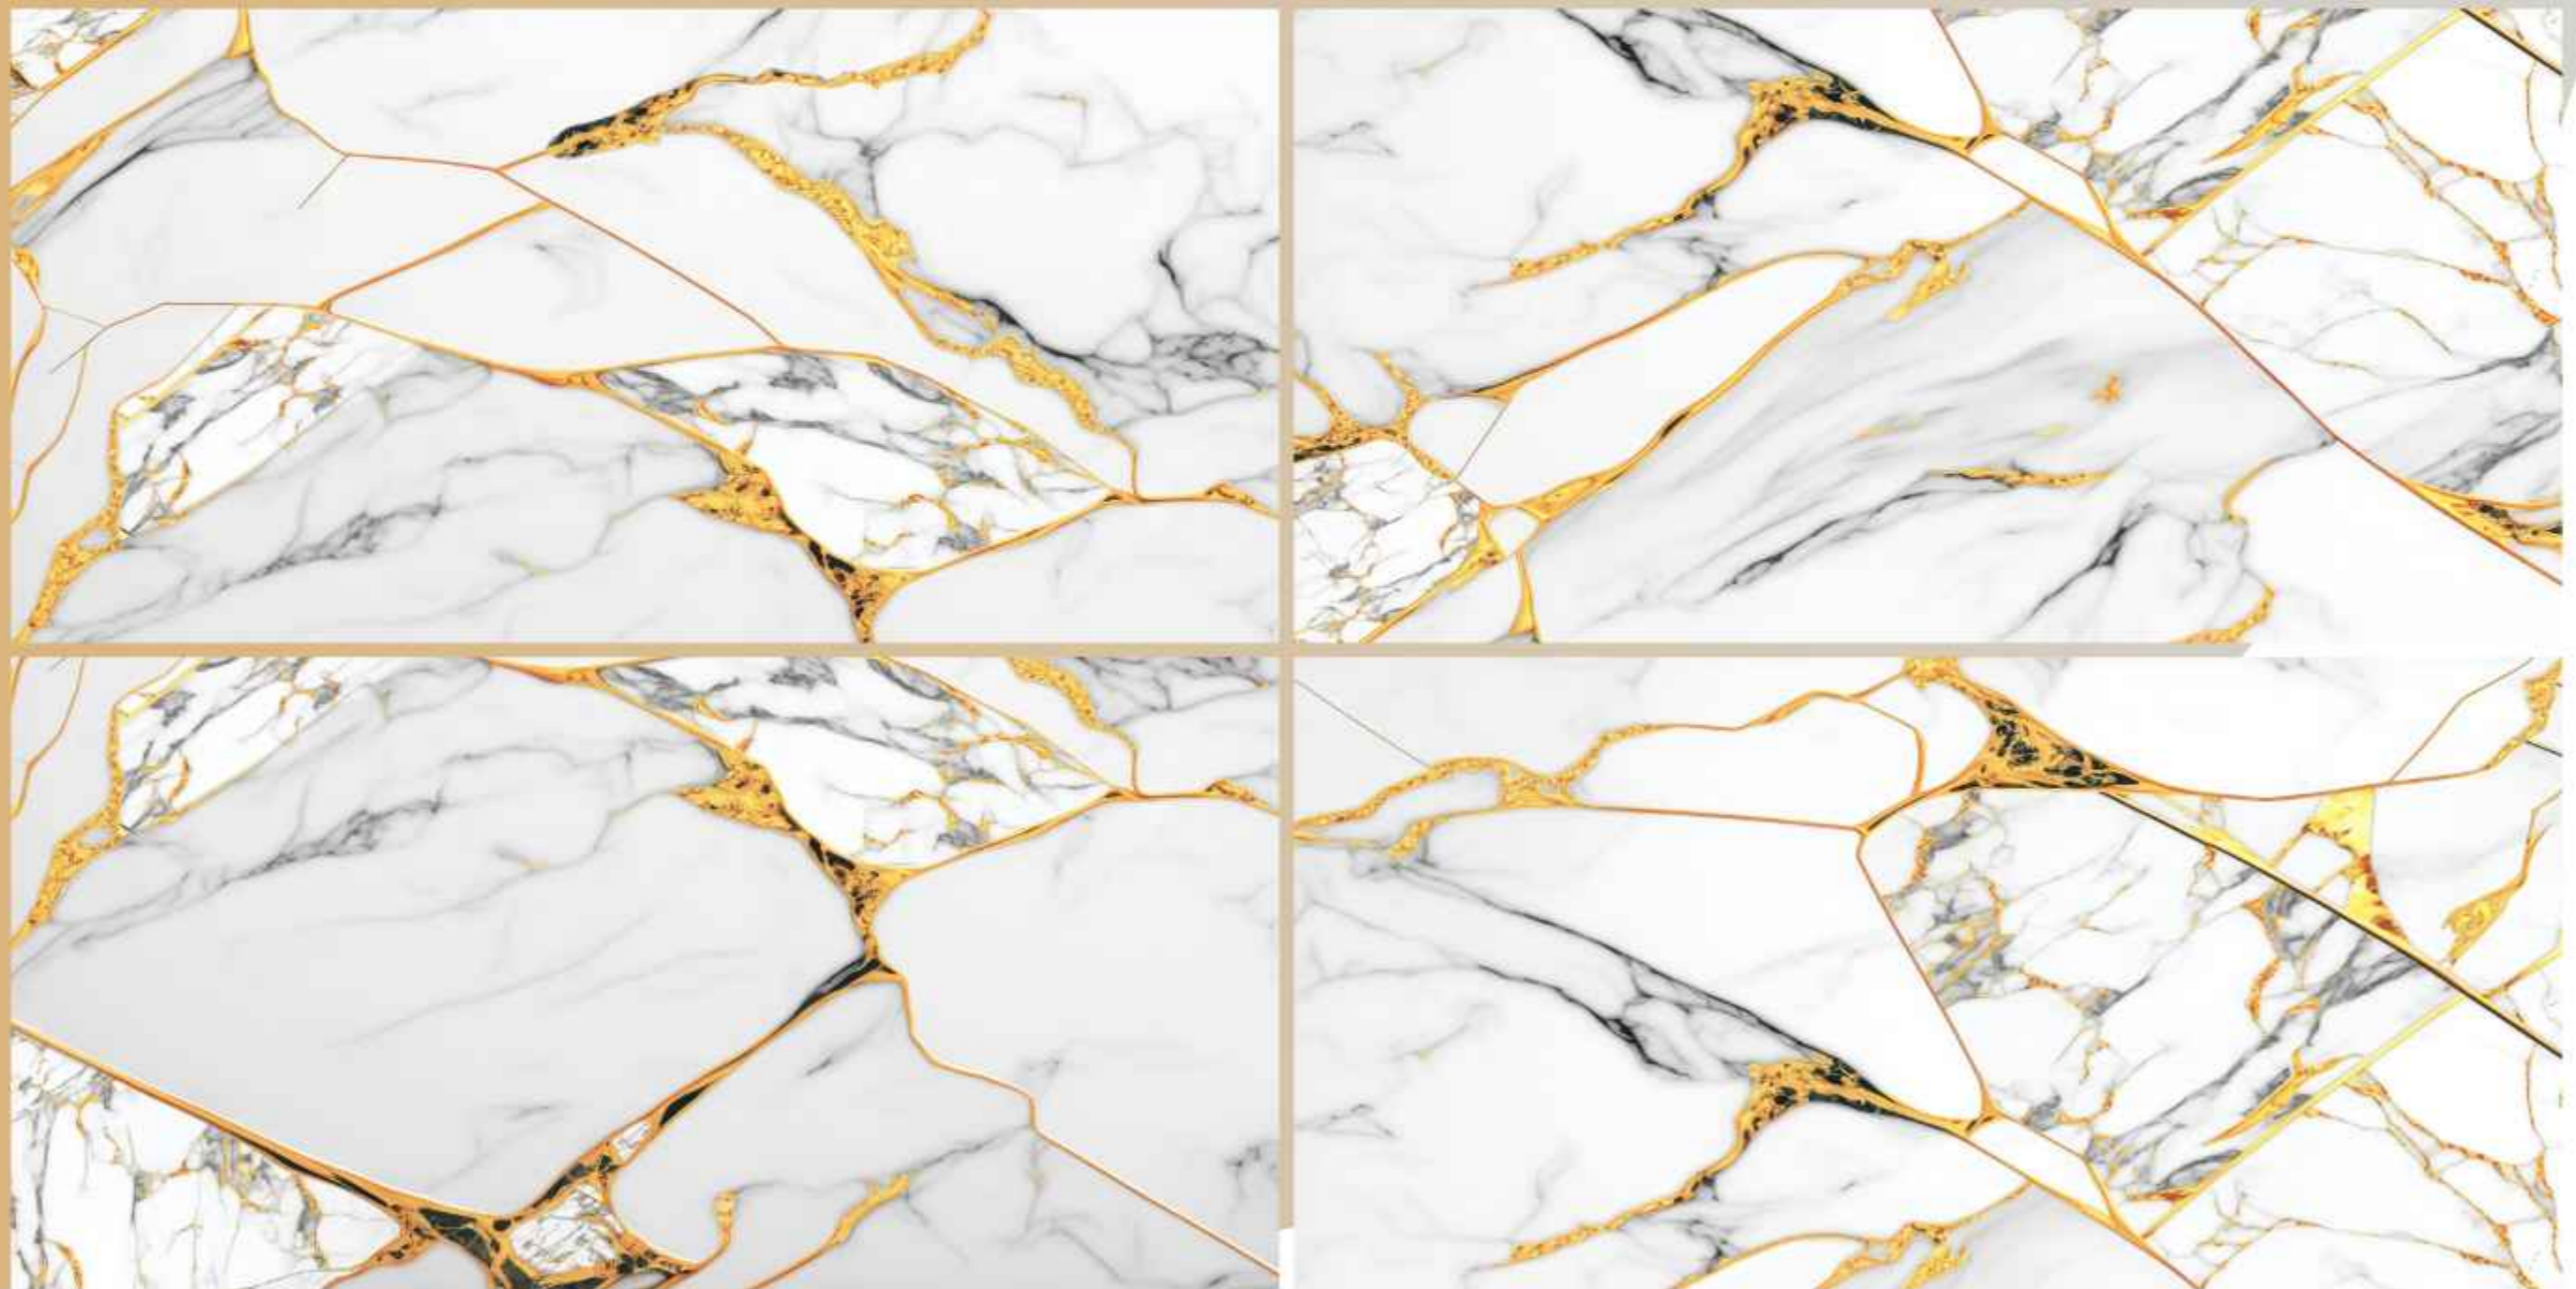

Finish : Semi High Gloss

Sweet Gems Gold

60x120cm / Semi High Gloss

CHROMA
collection

Discover the exquisite symphony of colors

Sweet Gems Gold

GruppoNueva™

Size : 60x120cm