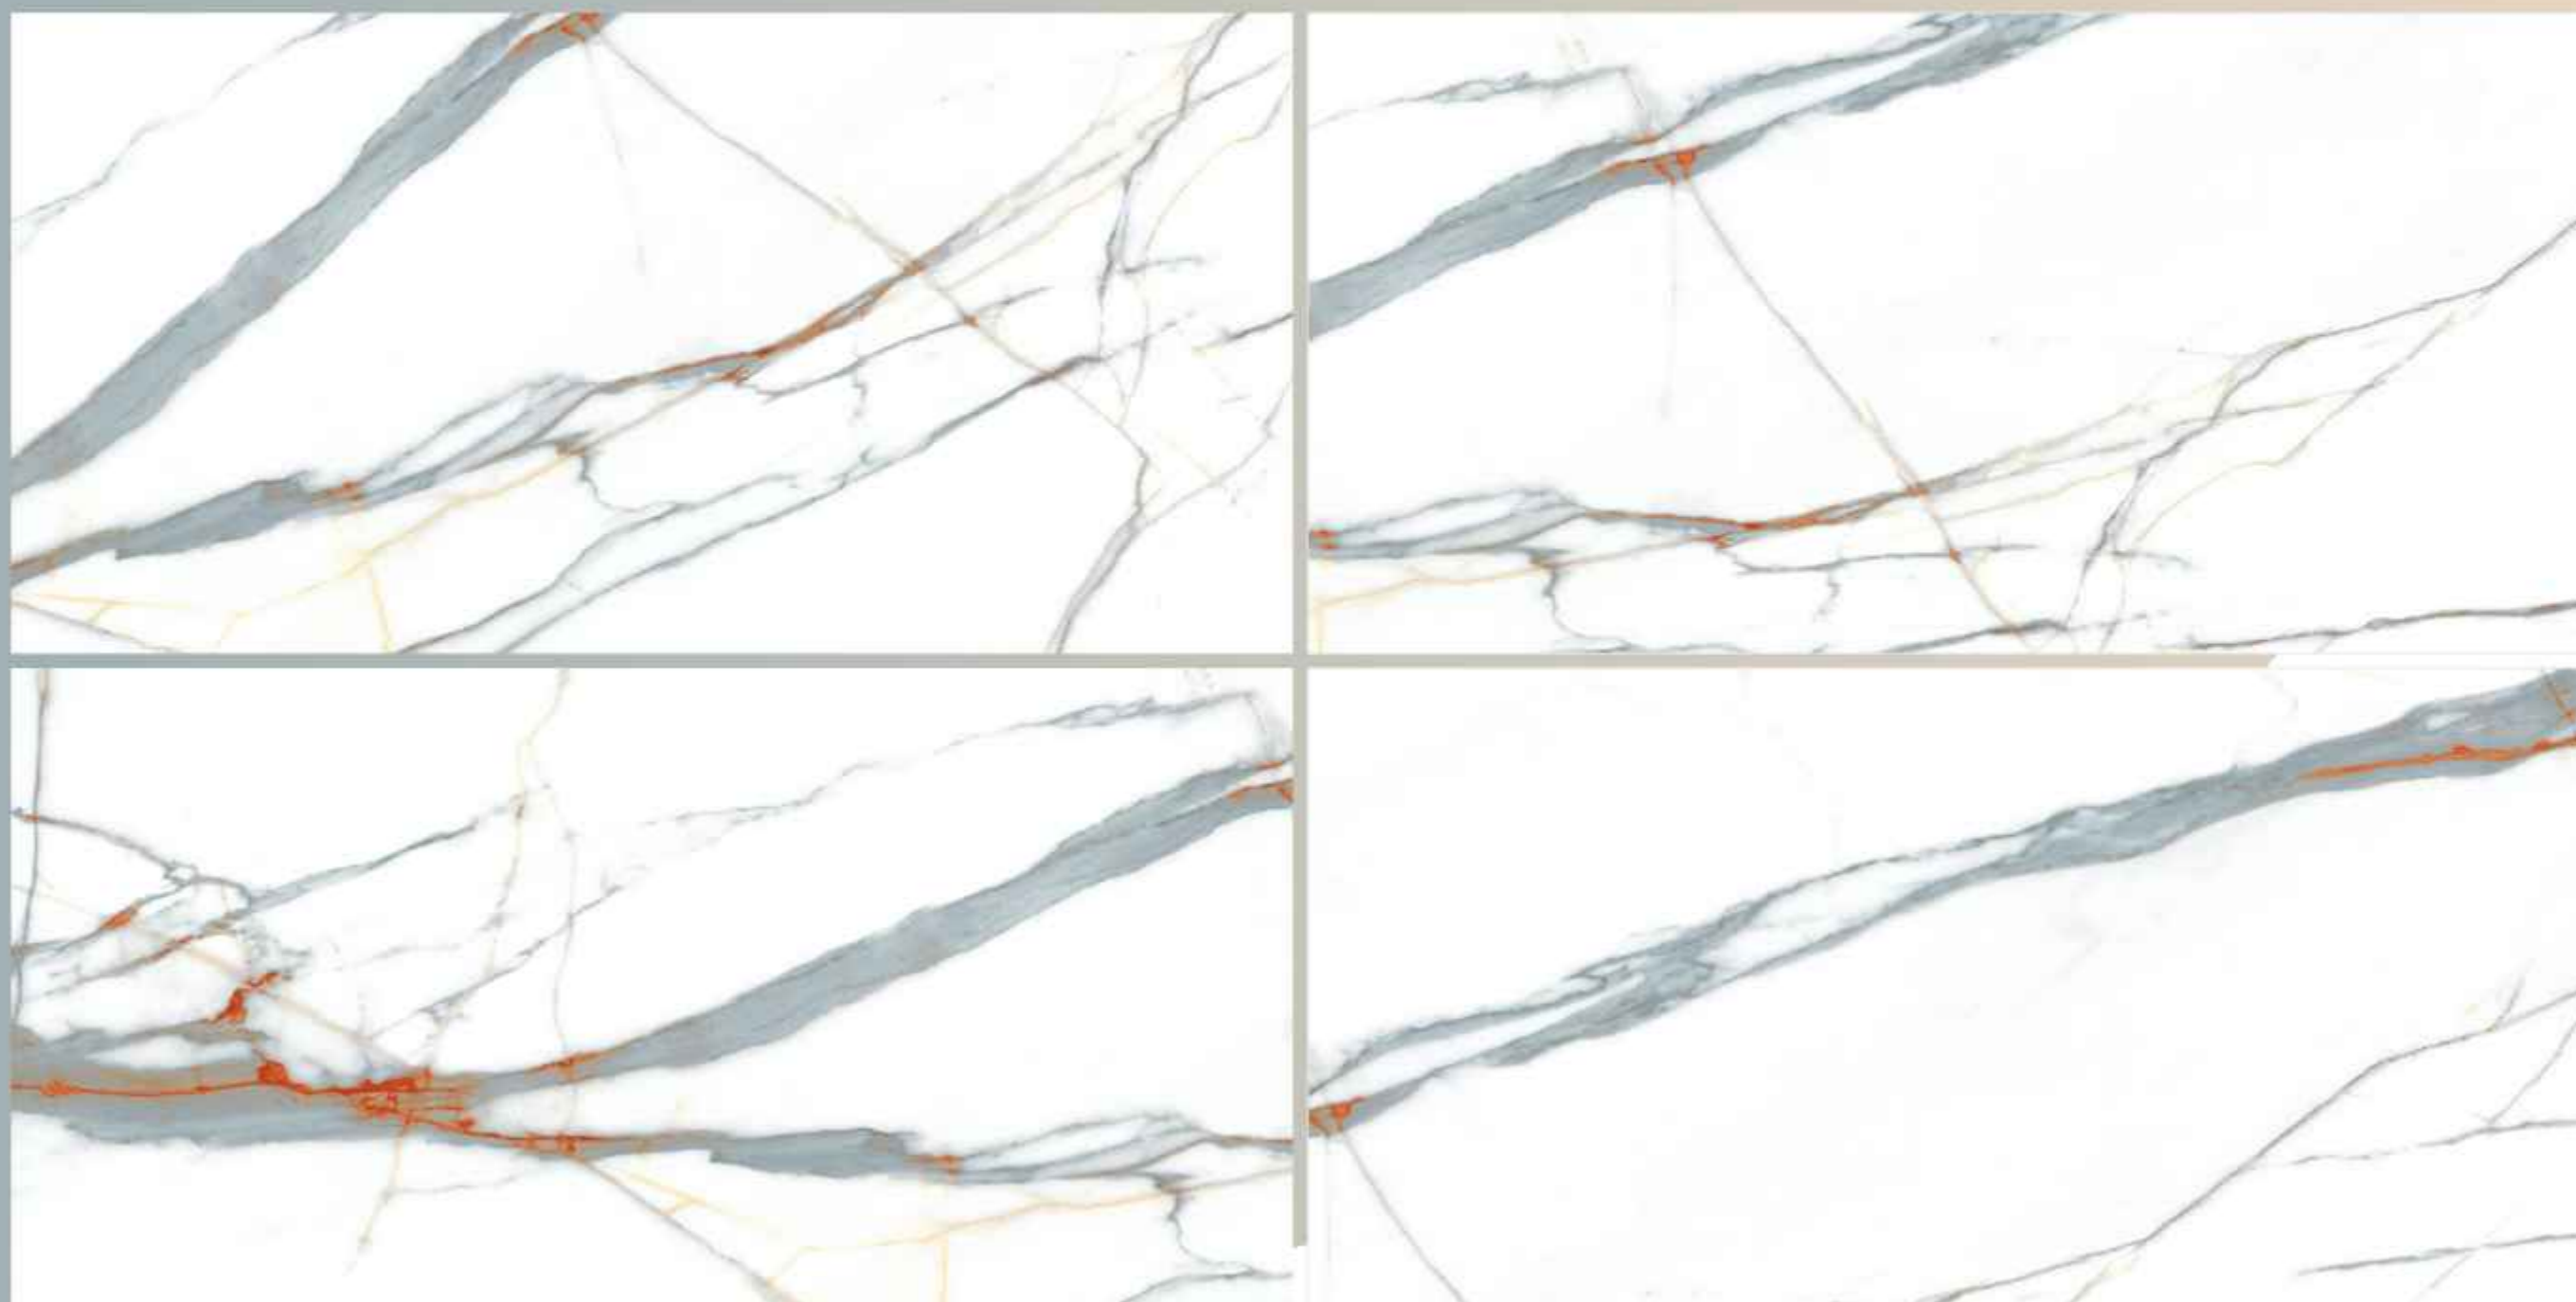

CHROMA
collection

Discover the exquisite symphony of colors

Volterra Red

Gruppo Nueva™

Size : 60x120cm

Finish : Semi High Gloss