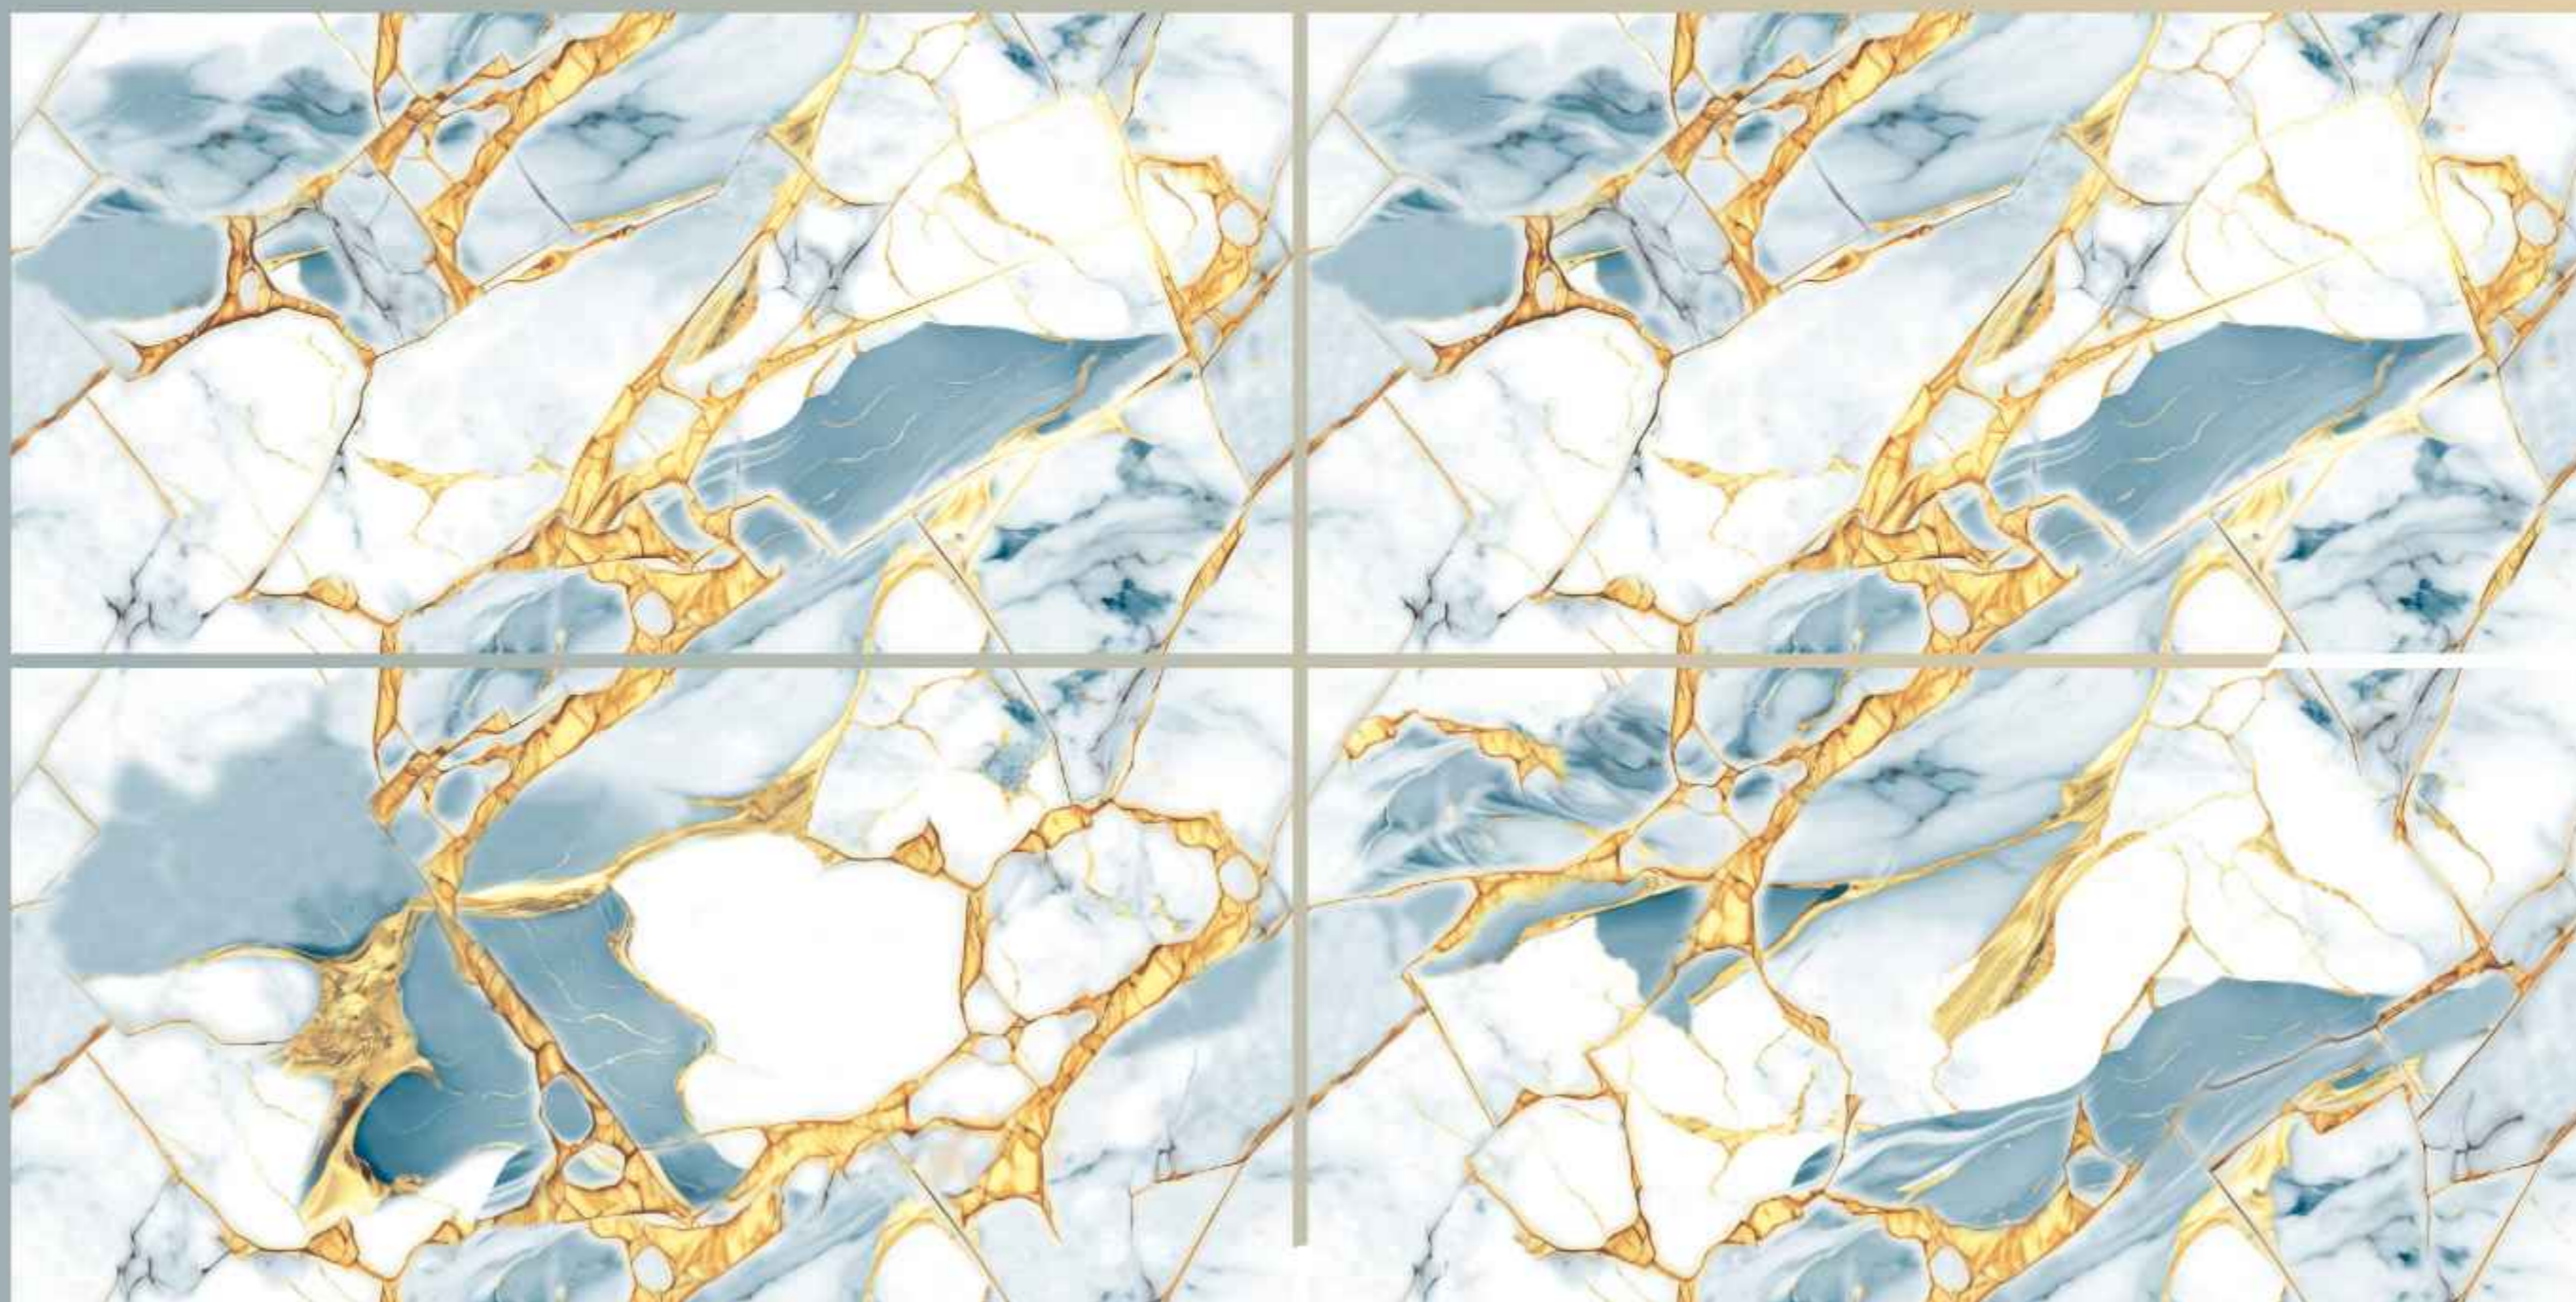

CHROMA
collection

Discover the exquisite symphony of colors

Aqau Sky

GruppoNueva™

Size : 60x120cm

Finish : Semi High Gloss