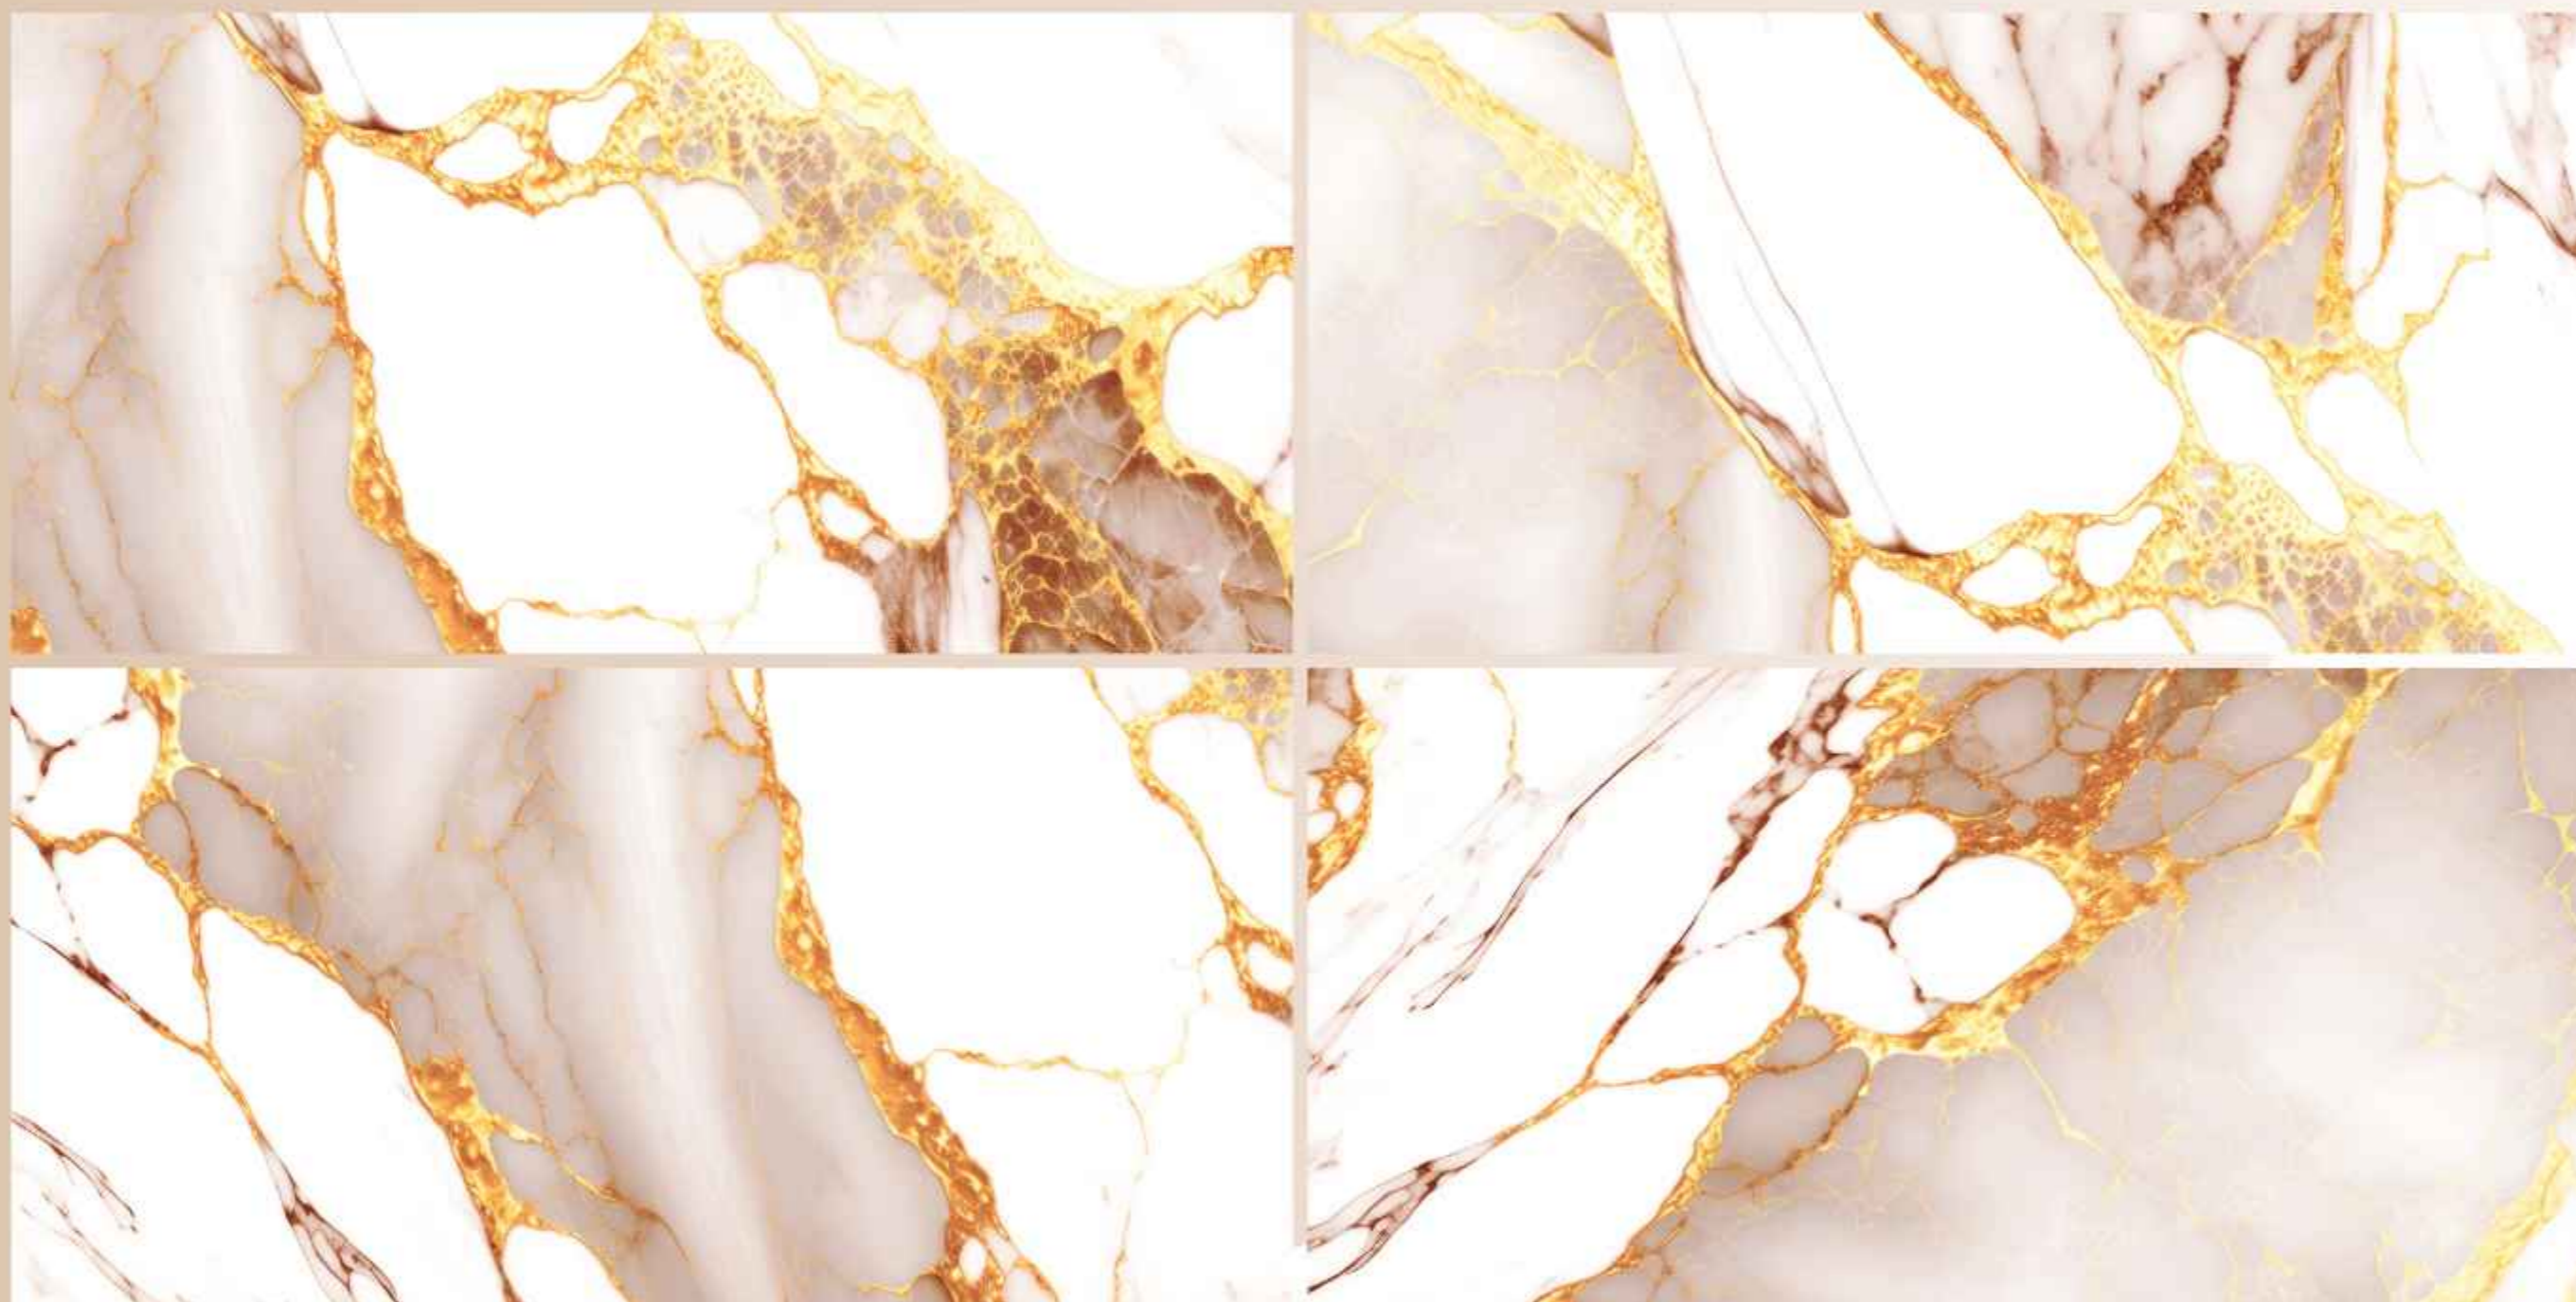

CHROMA
collection

Discover the exquisite symphony of colors

Glamorous Rose

GruppoNueva™

Size : 60x120cm

Finish : Semi High Gloss