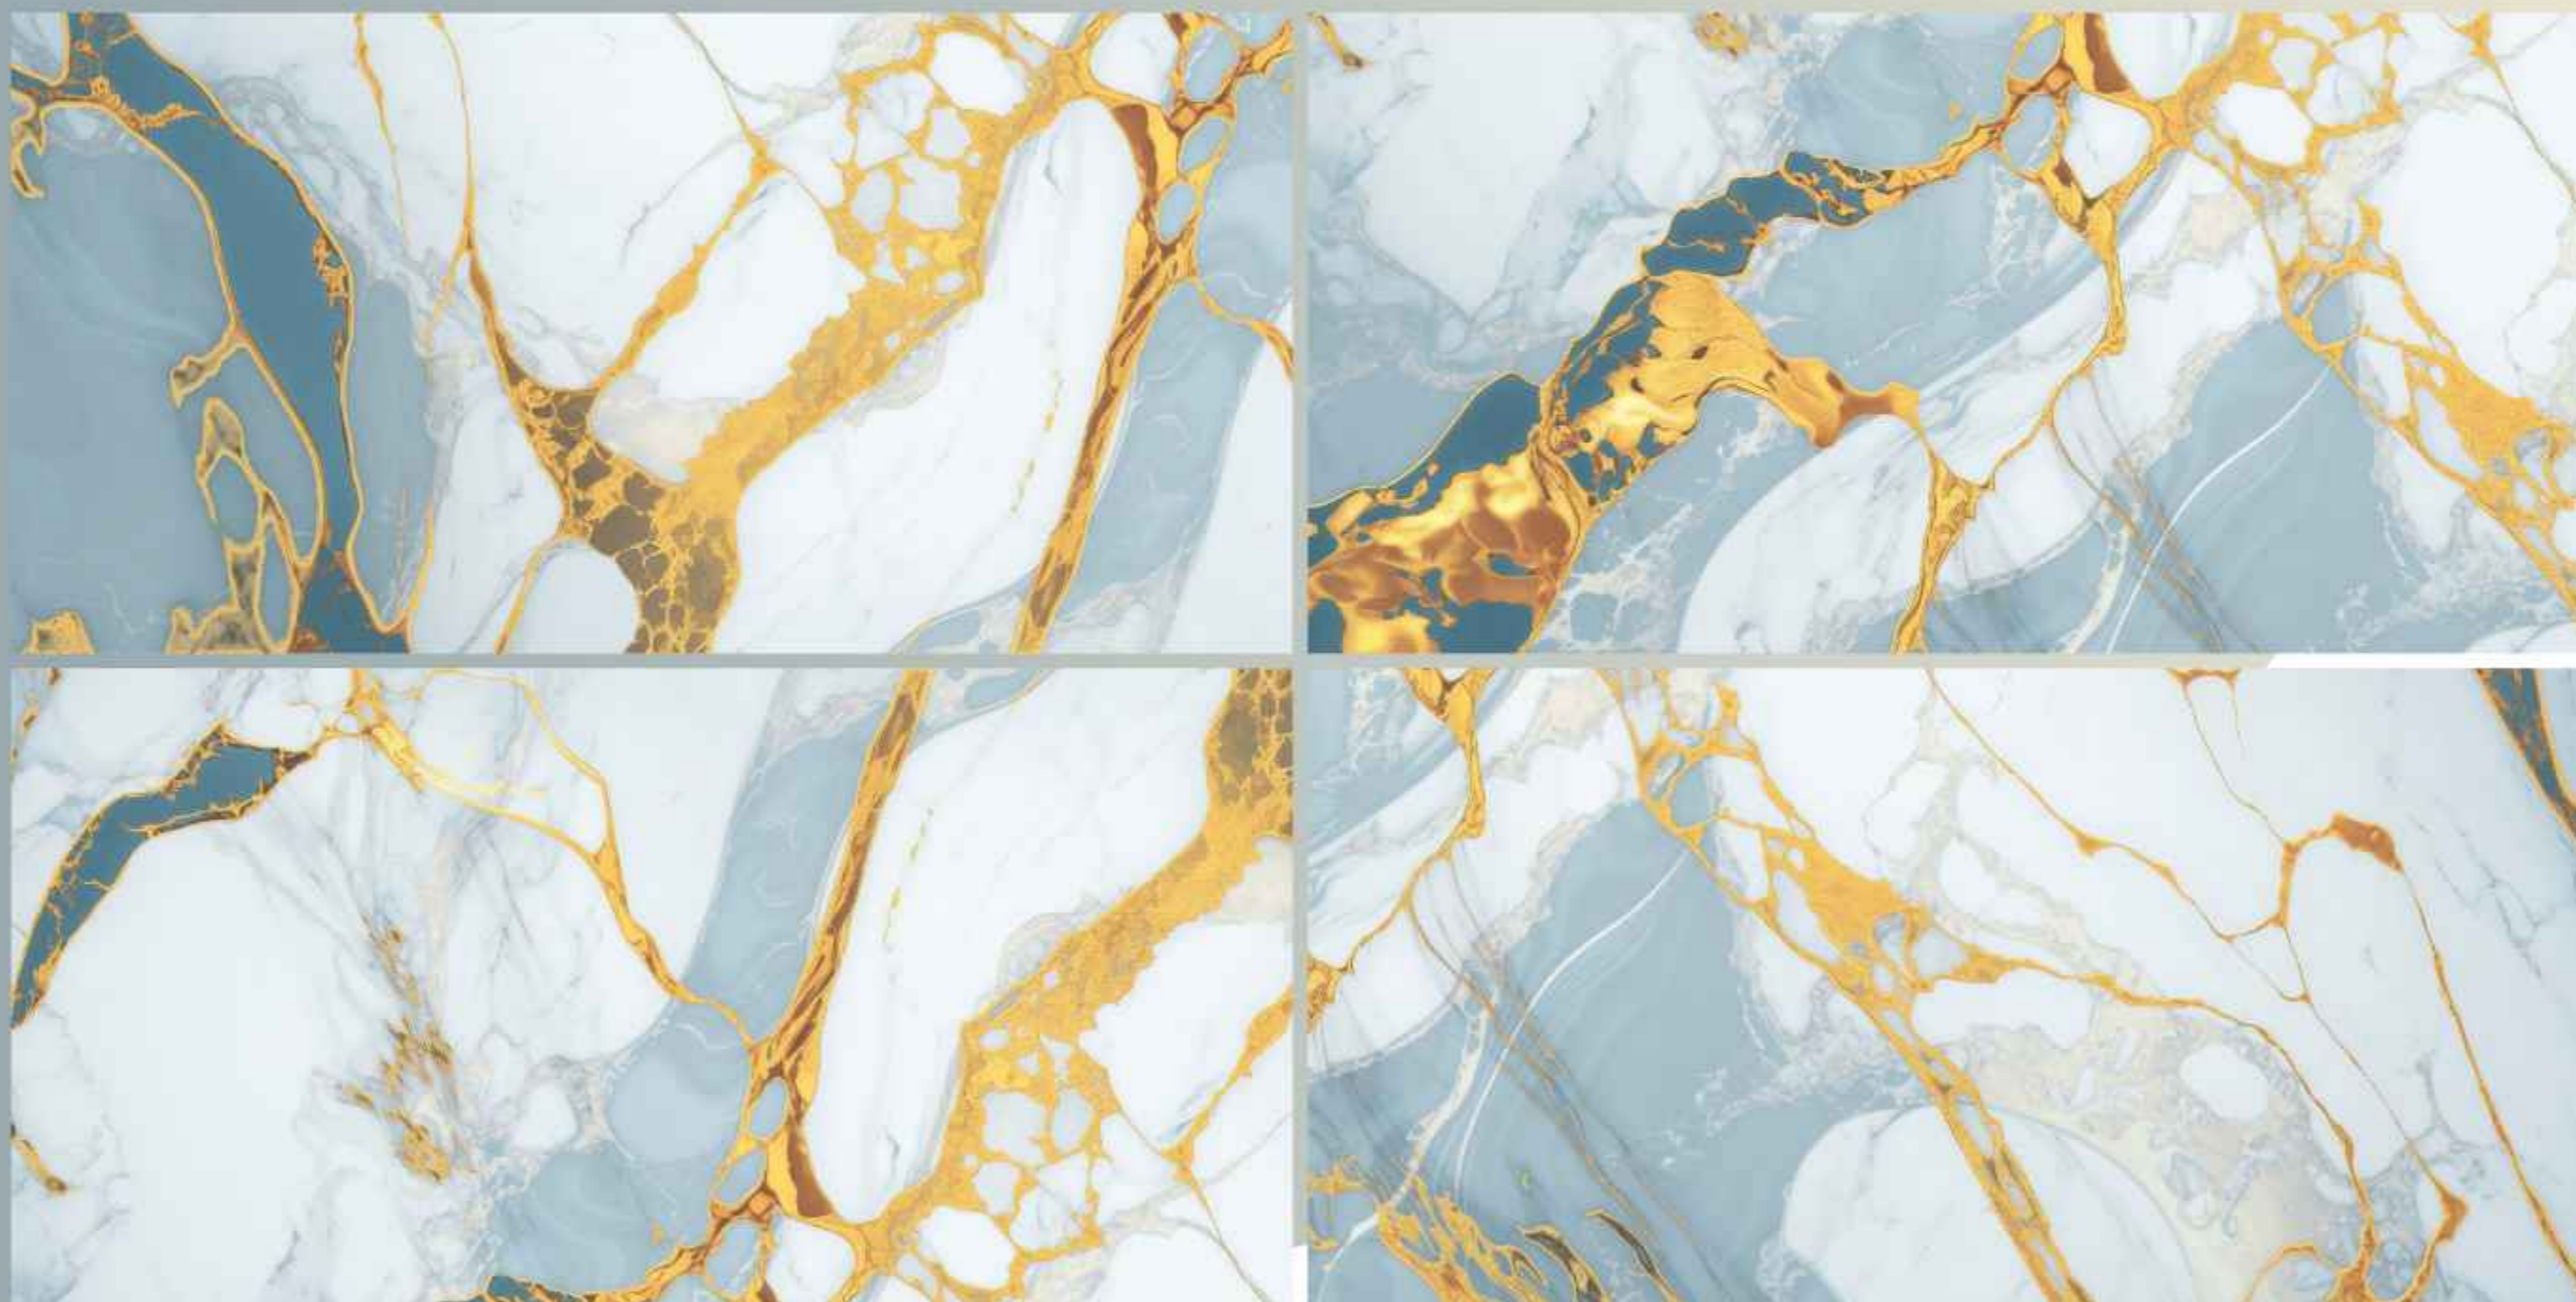

GruppoNueva™

Size : 60x120cm

Finish : Semi High Gloss

CHROMA
collection

Discover the exquisite symphony of colors

Logy Aqua

GruppoNueva™

Size : 60x120cm