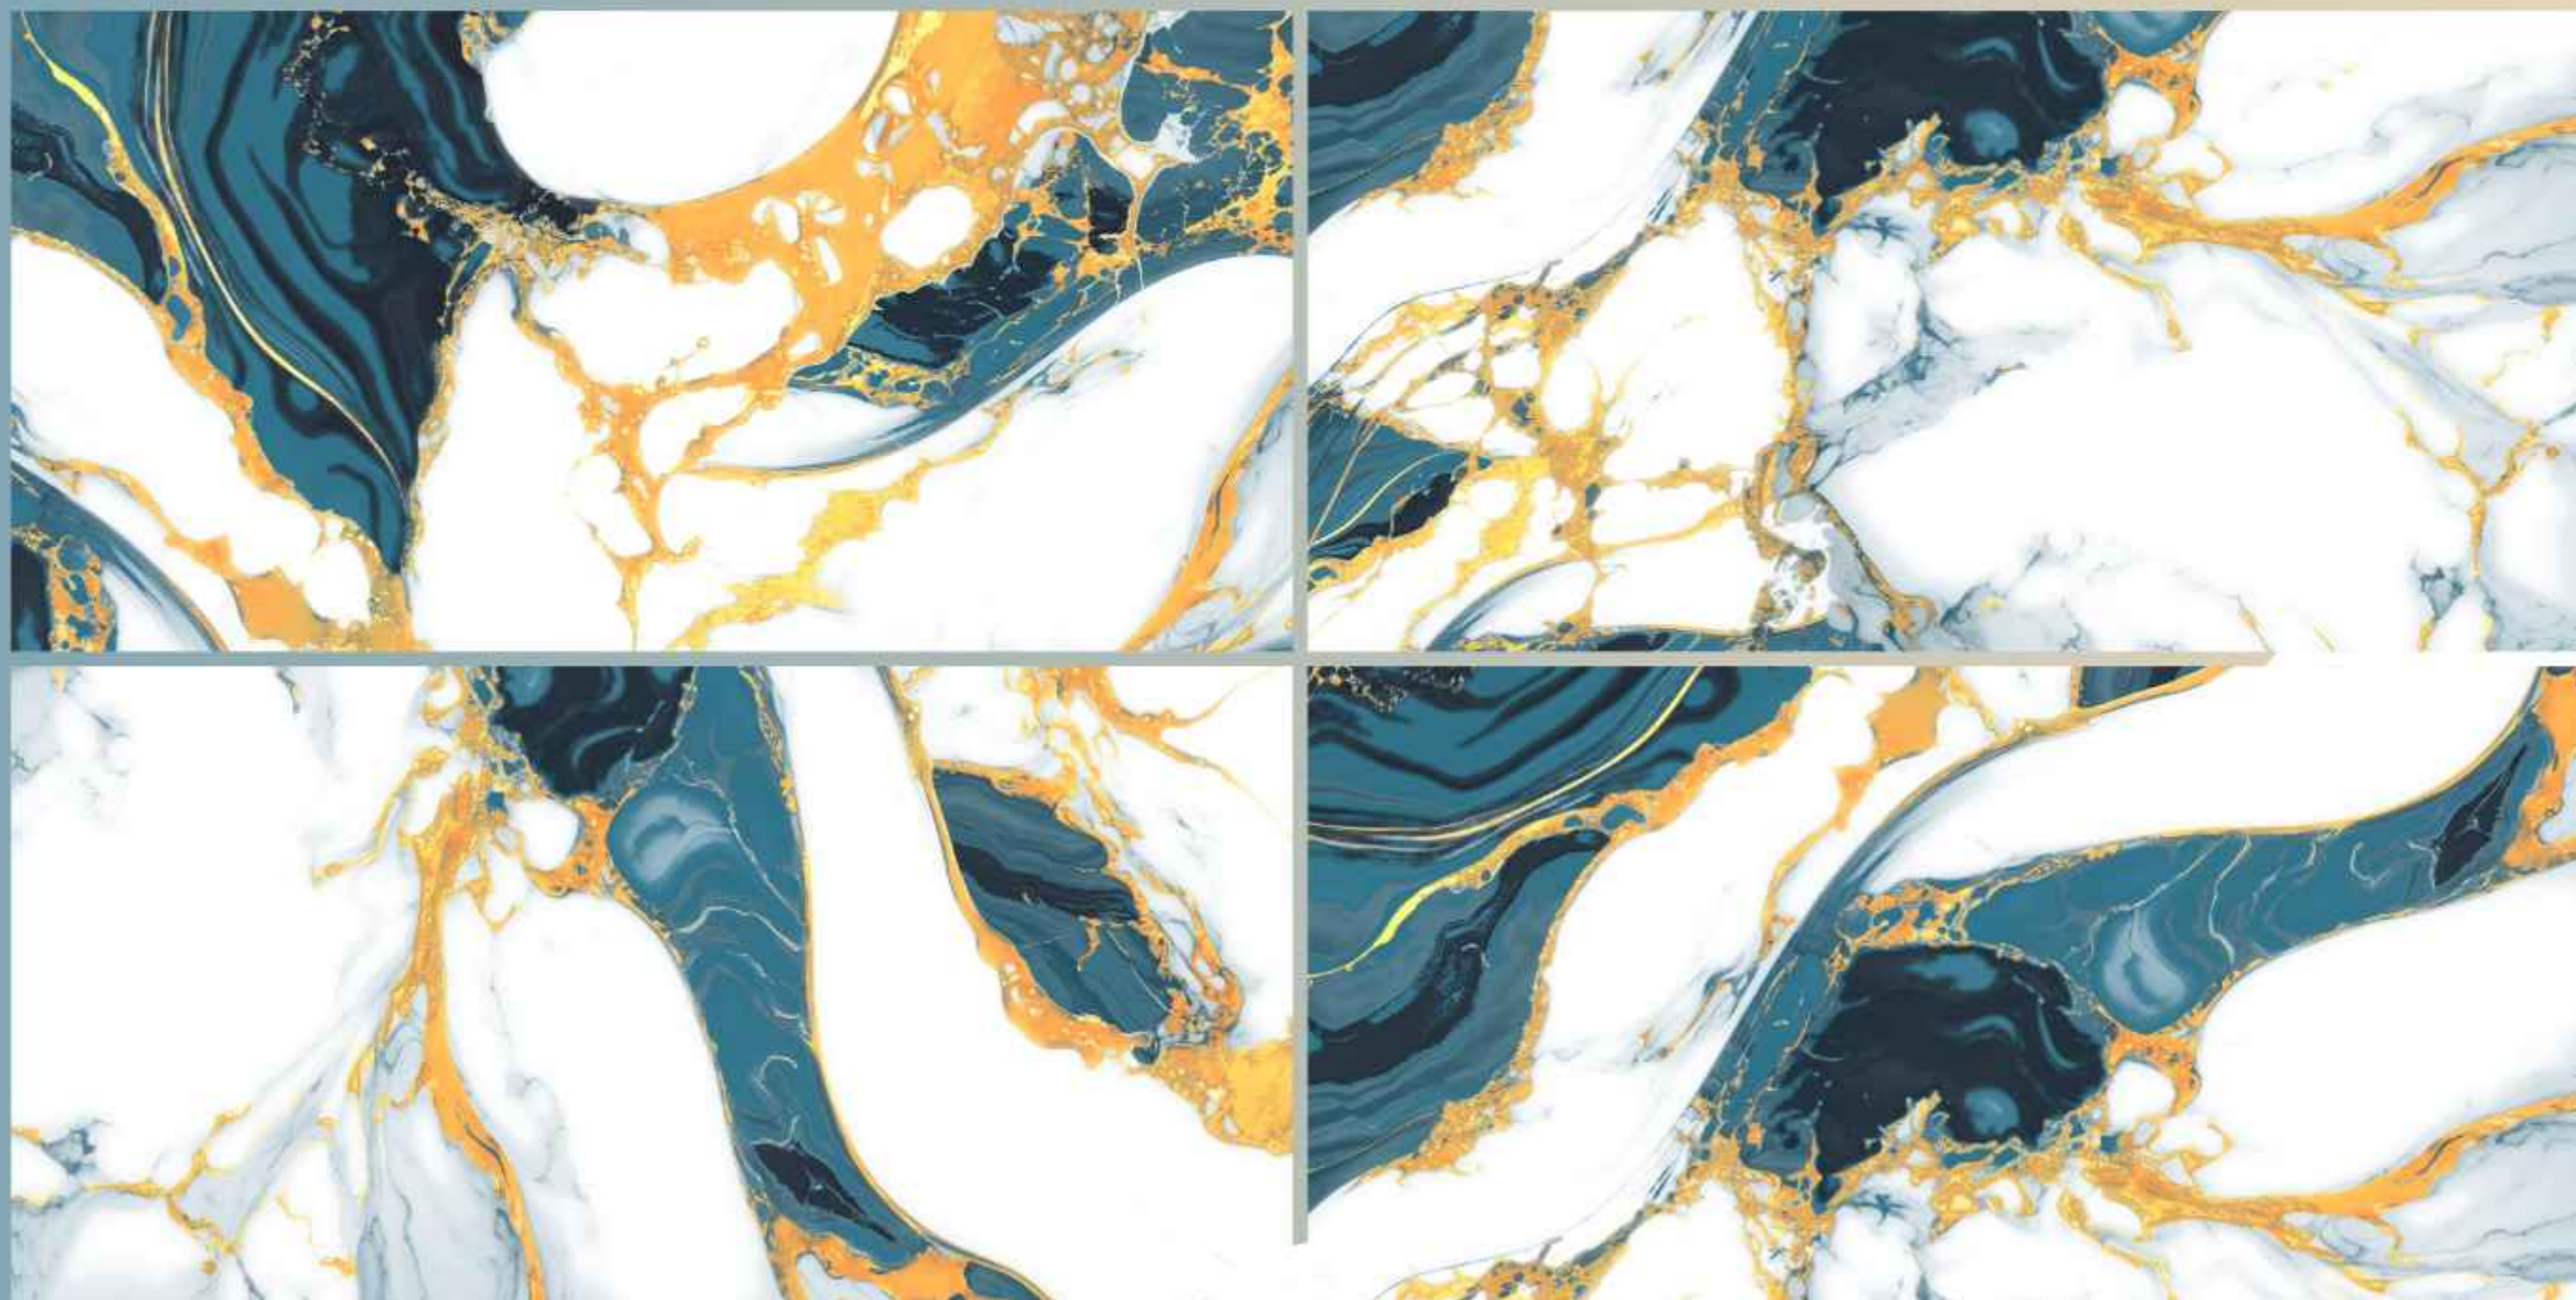

CHROMA
collection

Discover the exquisite symphony of colors

Petlon Aqua

GruppoNueva™

Size : 60x120cm

Finish : Semi High Gloss