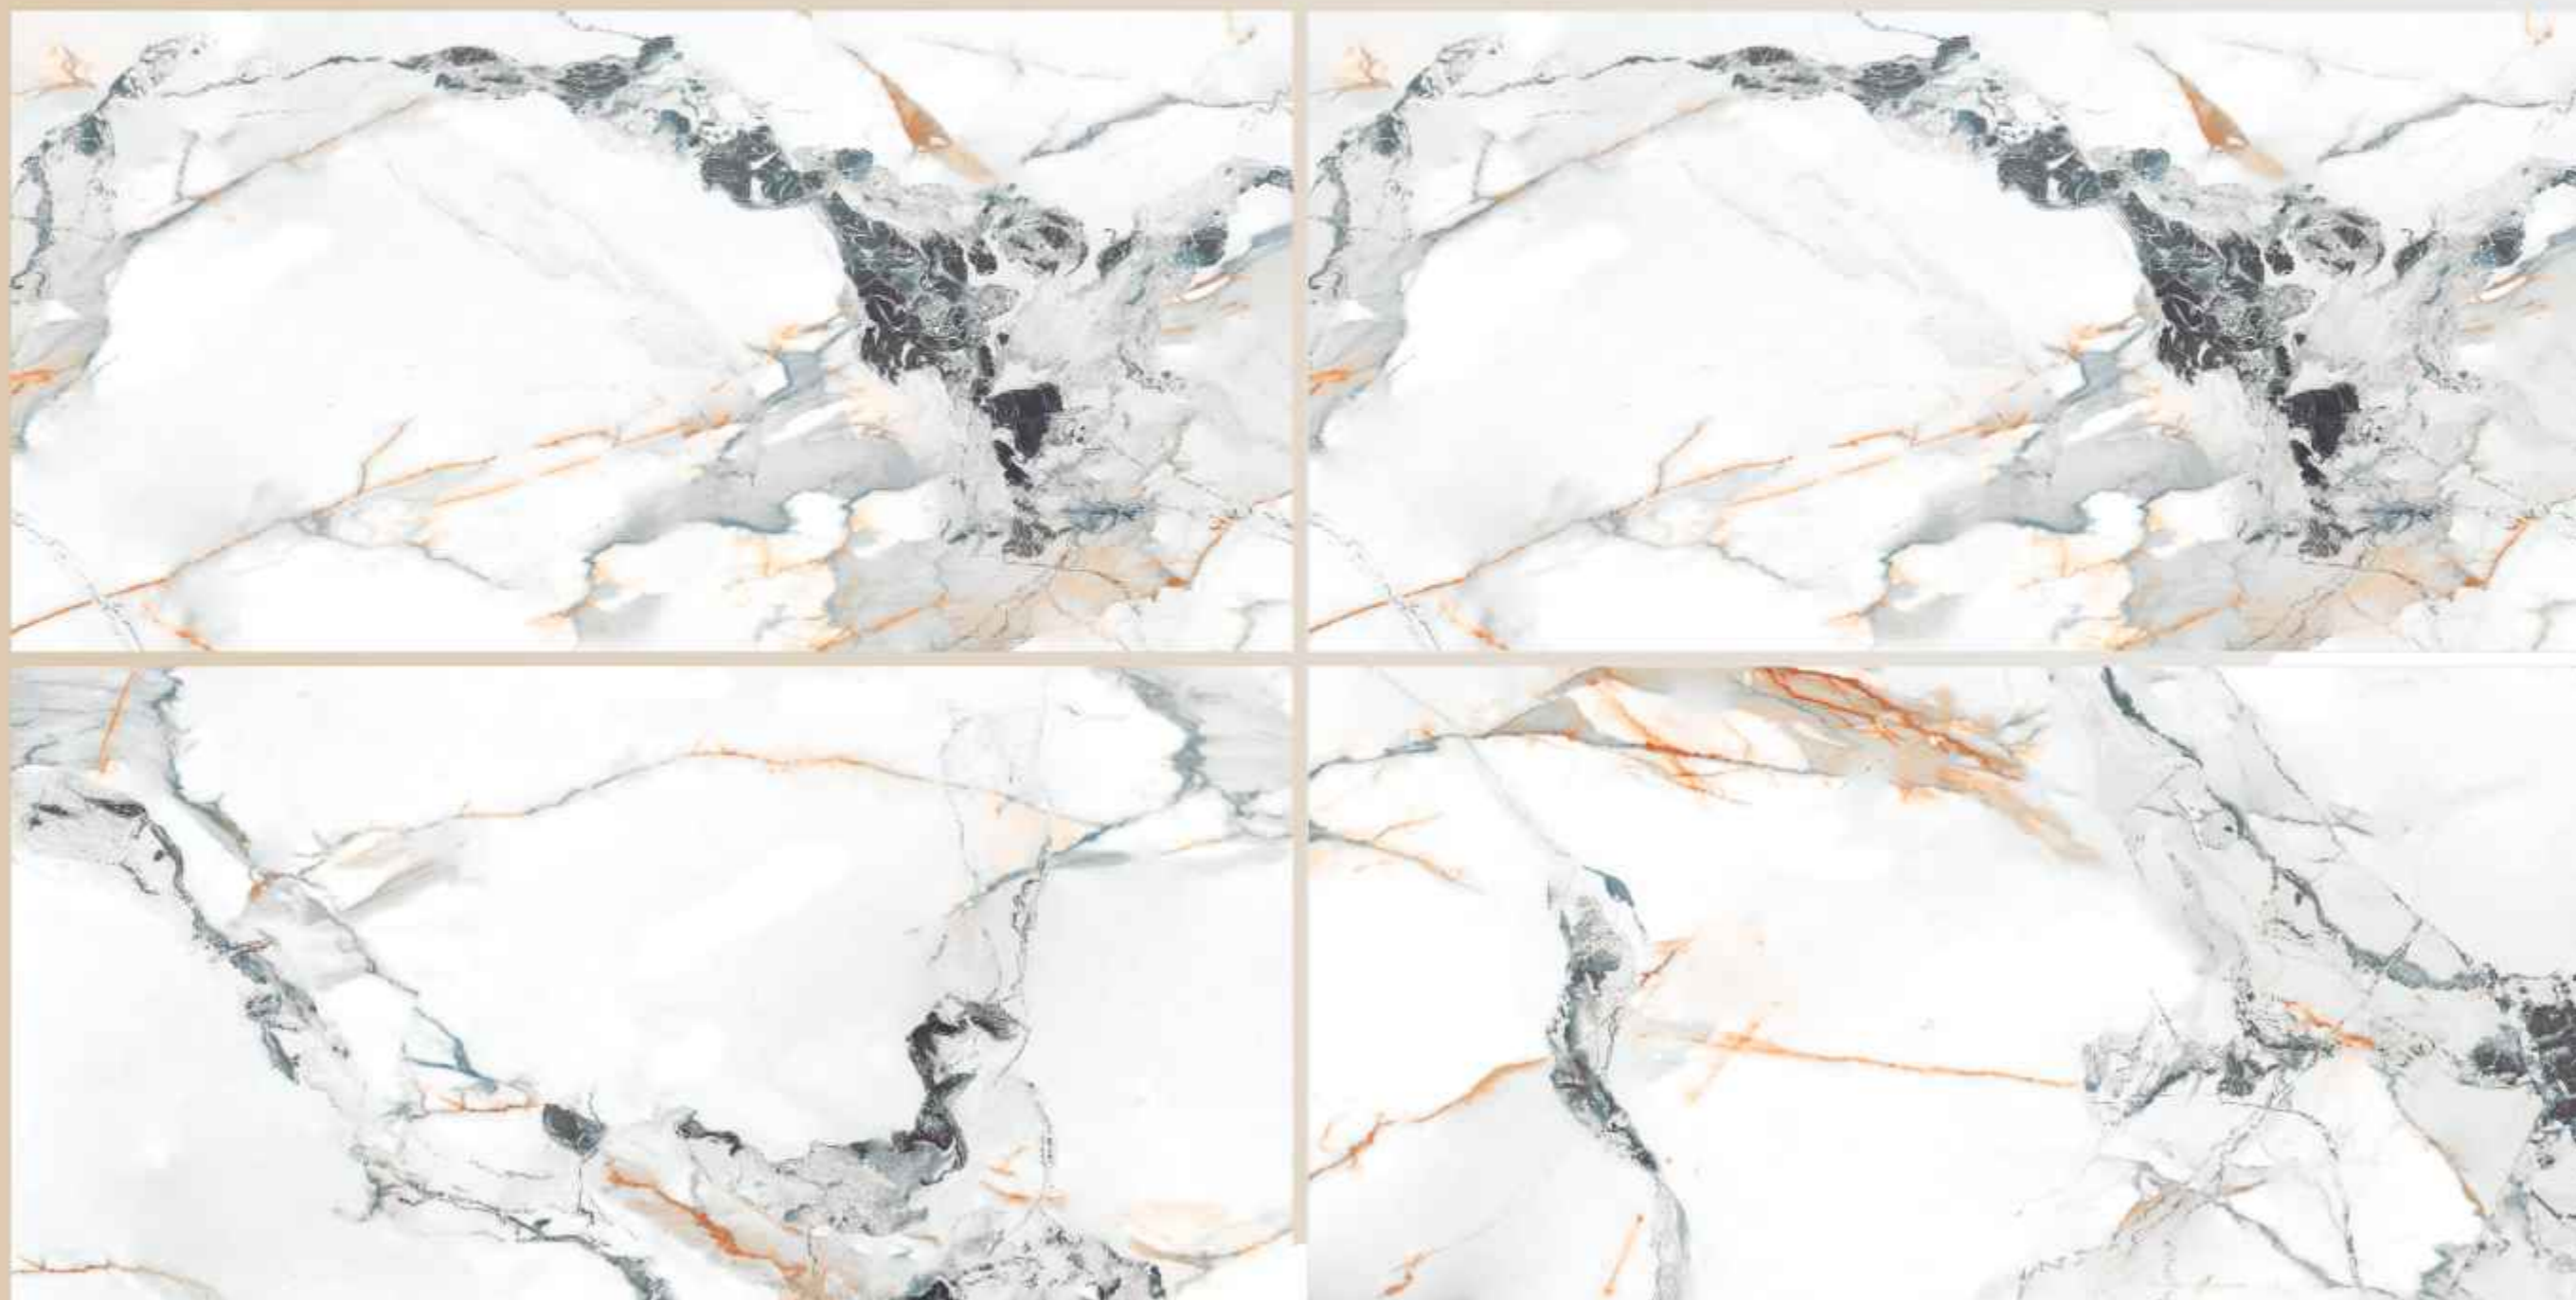

Finish : Semi High Gloss

Calacatta Rosso Aqua

60x120cm / Semi High Gloss

CHROMA
collection

Discover the exquisite symphony of colors

Calacatta Rosso Aqua

GruppoNueva™

Size : 60x120cm