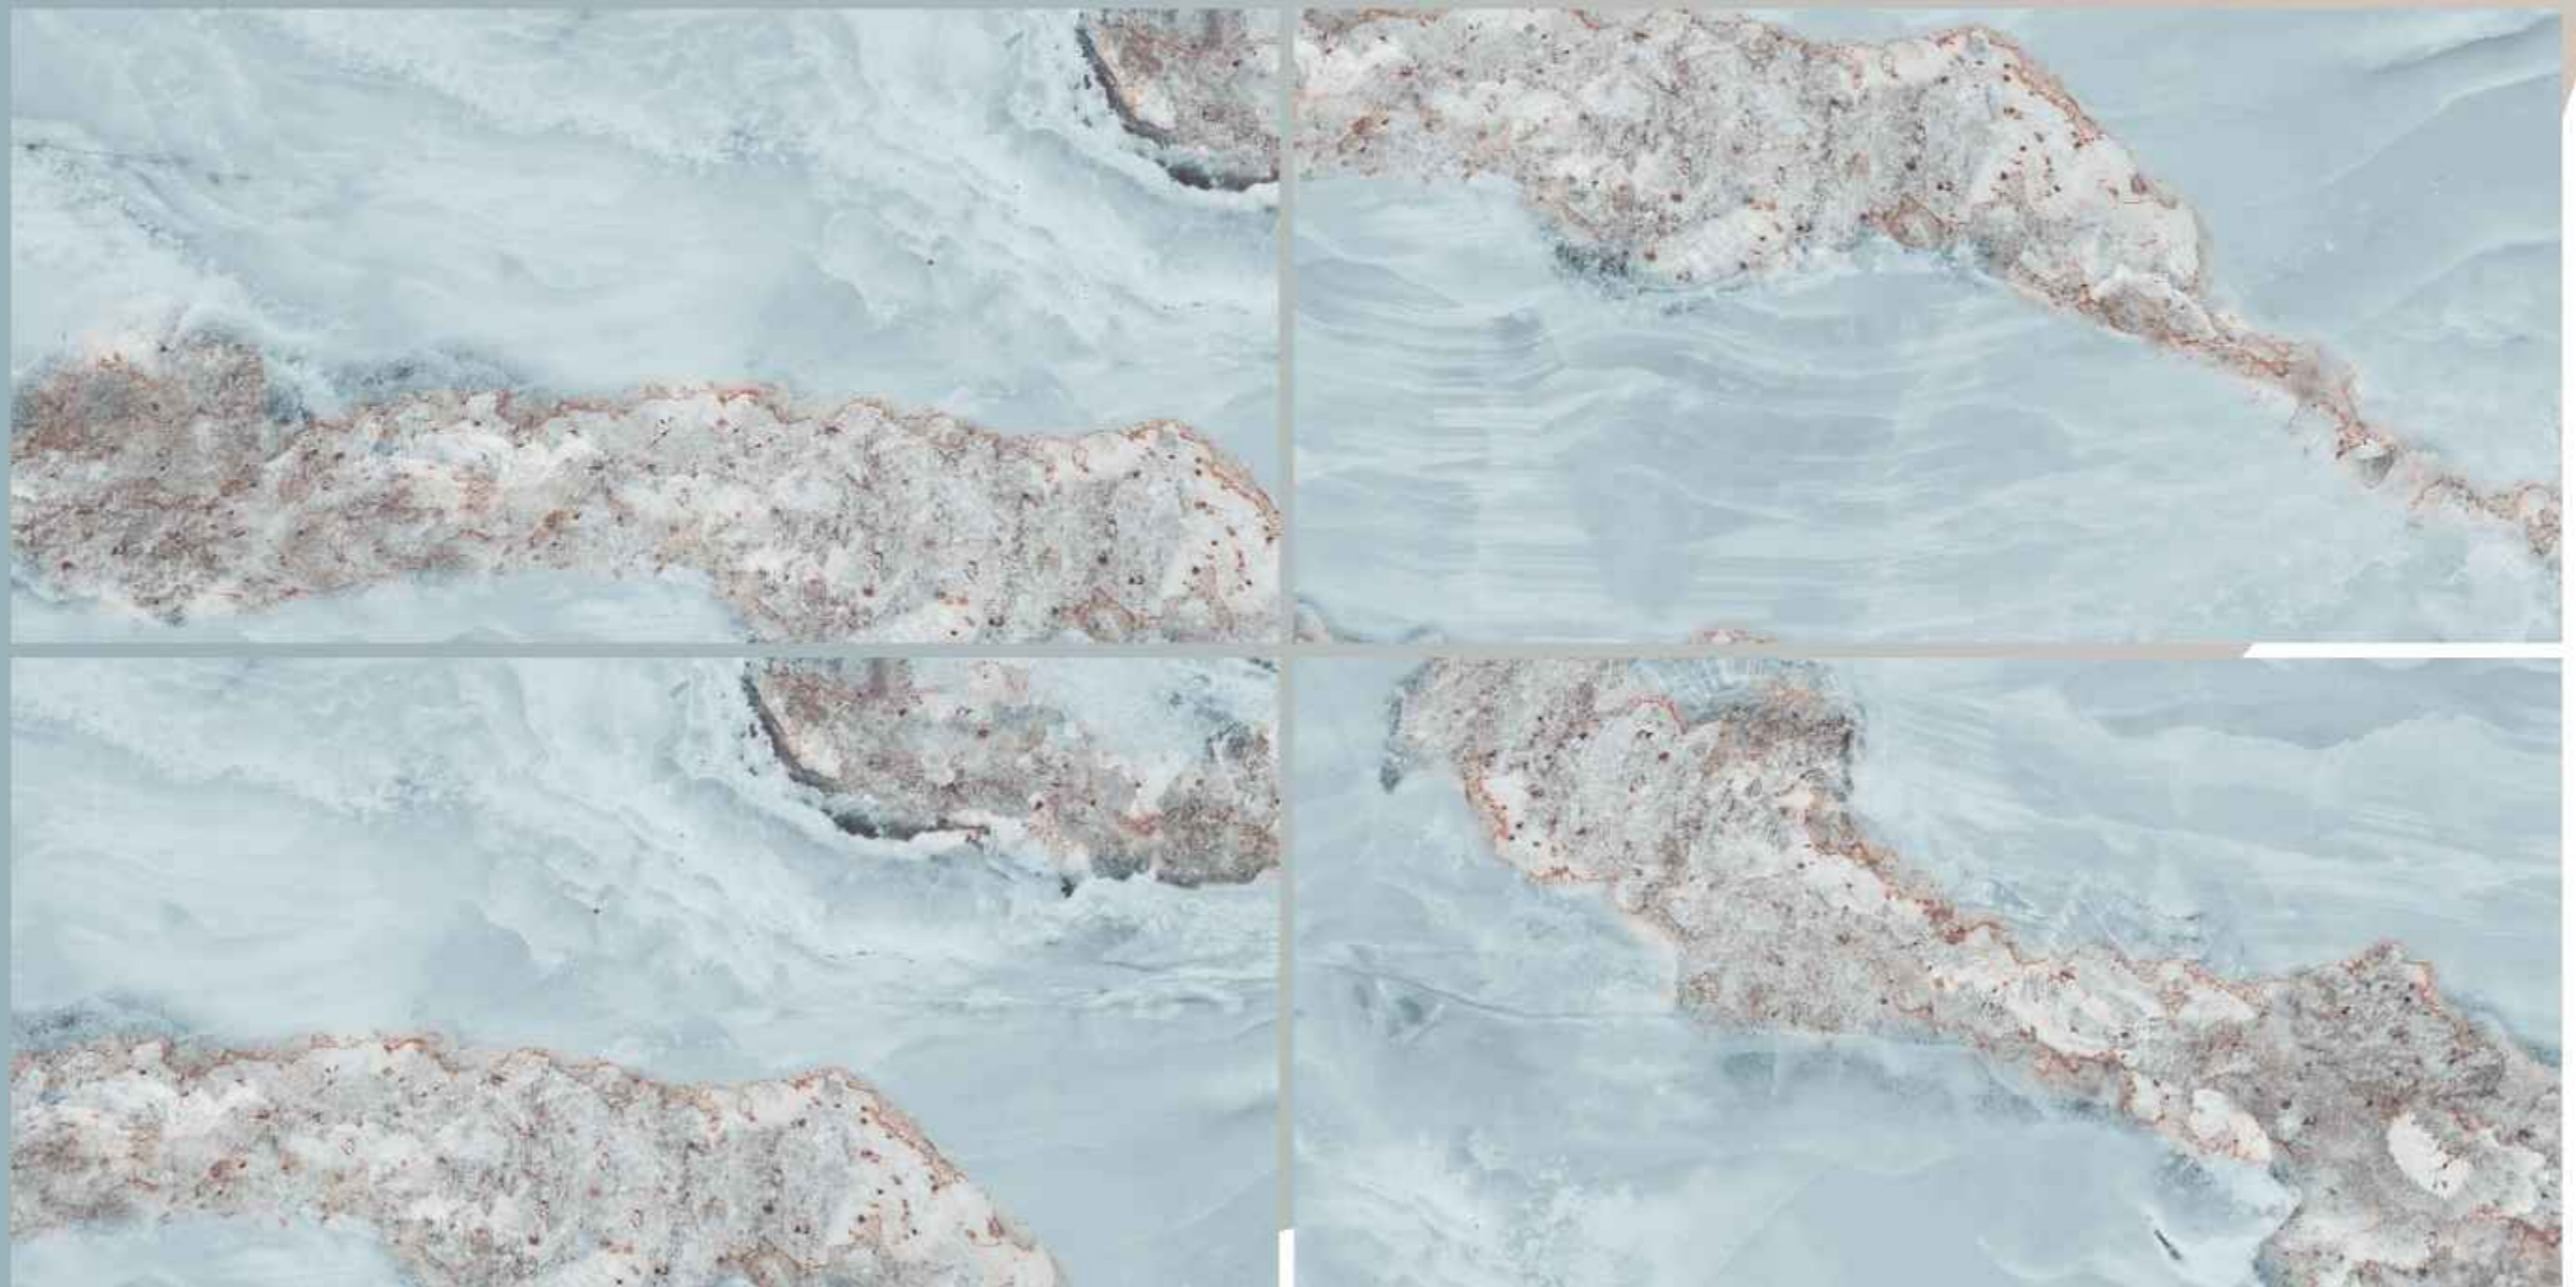

CHROMA
collection

Discover the exquisite symphony of colors

Opera Aqua

Gruppo Nueva™

Size : 60x120cm

Finish : Semi High Gloss