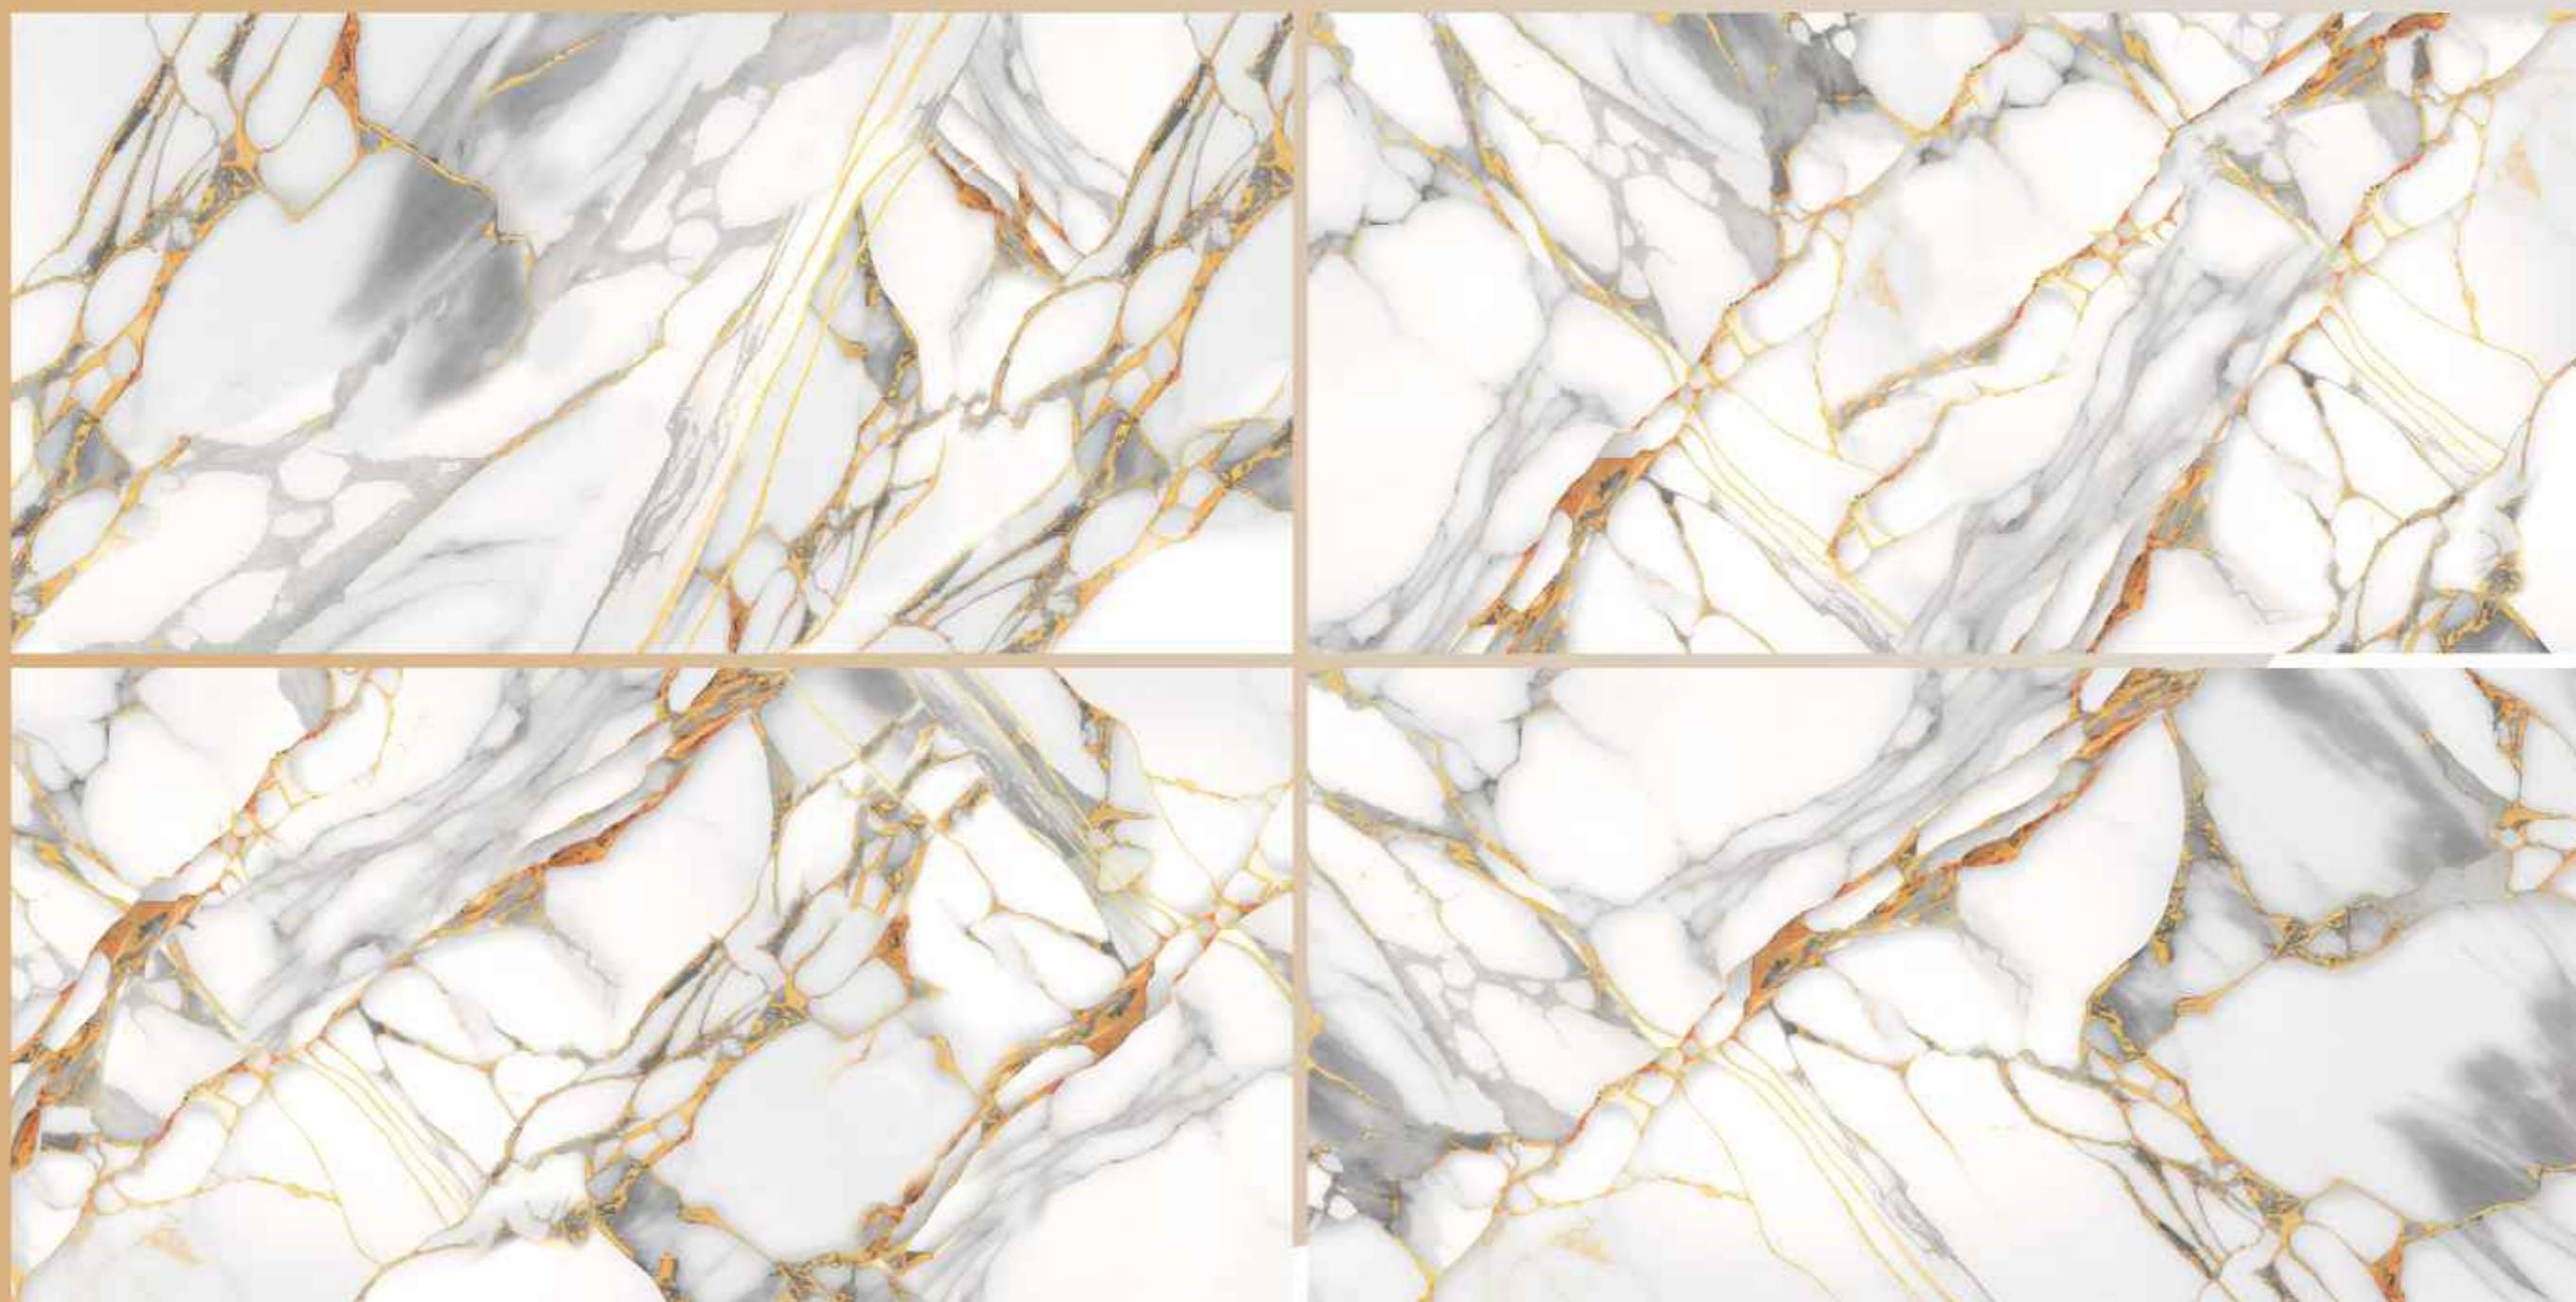

Discover the exquisite symphony of colors

Veined Gold

Gruppo Nueva™

Size : 60x120cm

Finish : Semi High Gloss

Glamorous Rose

60x120cm / Semi High Gloss

CHROMA
collection