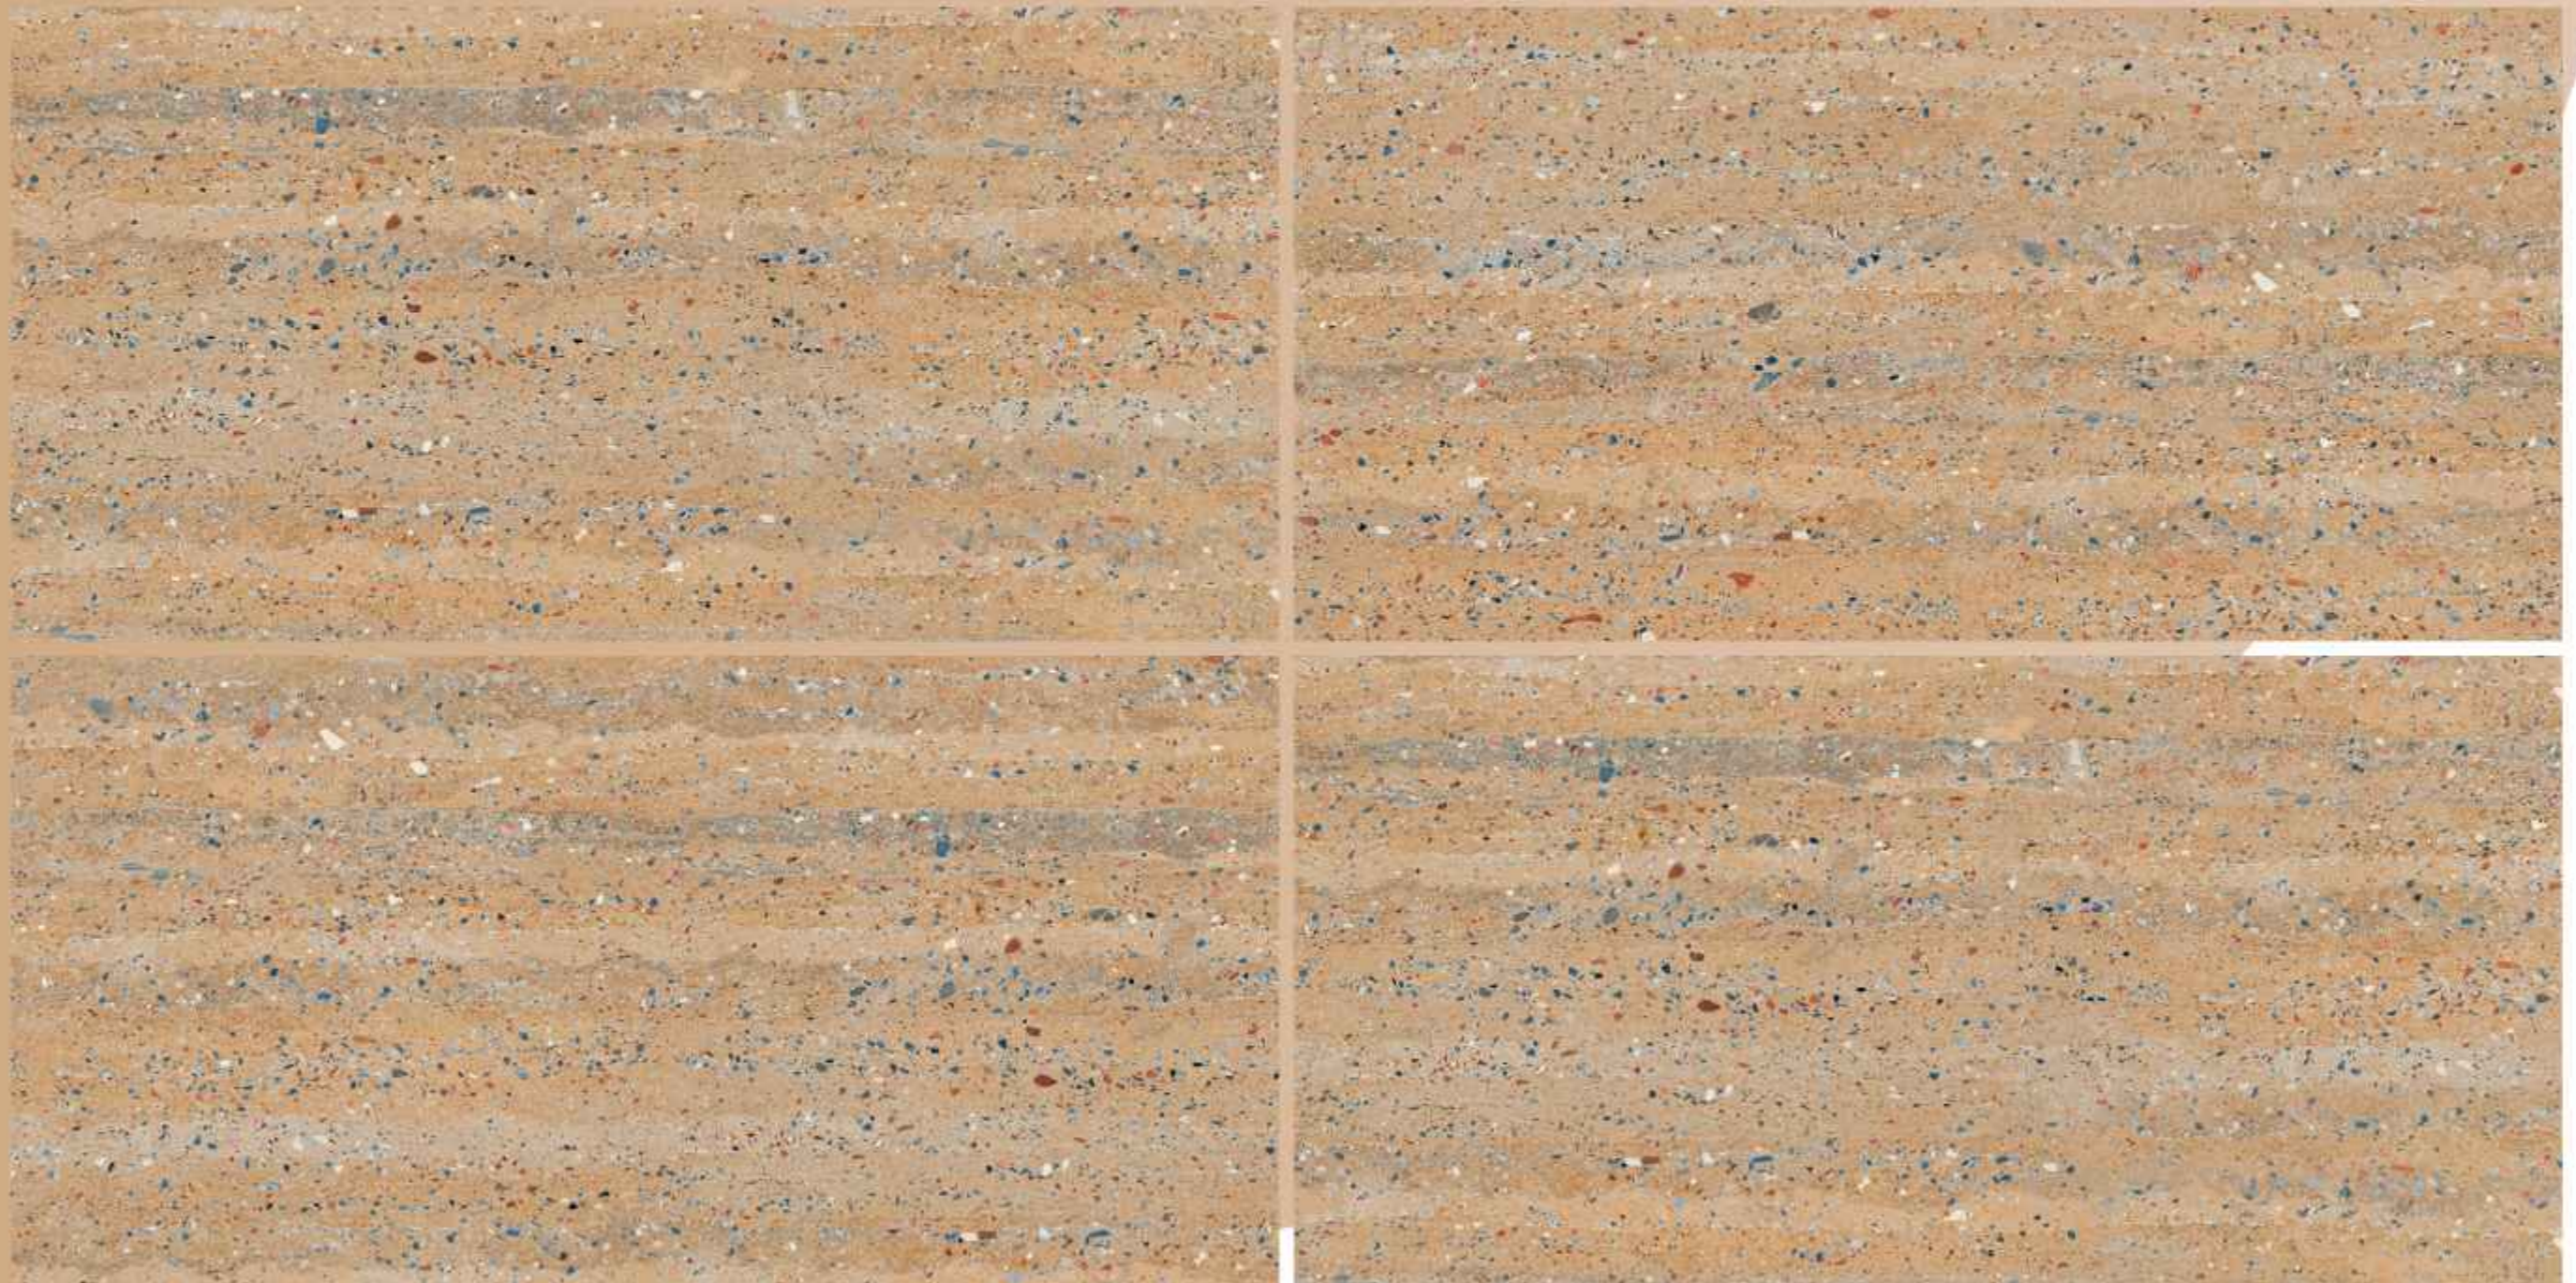

CHROMA
collection

Discover the exquisite symphony of colors

Traventino Multi

Gruppo Nueva™

Size : 60x120cm

Finish : Semi High Gloss