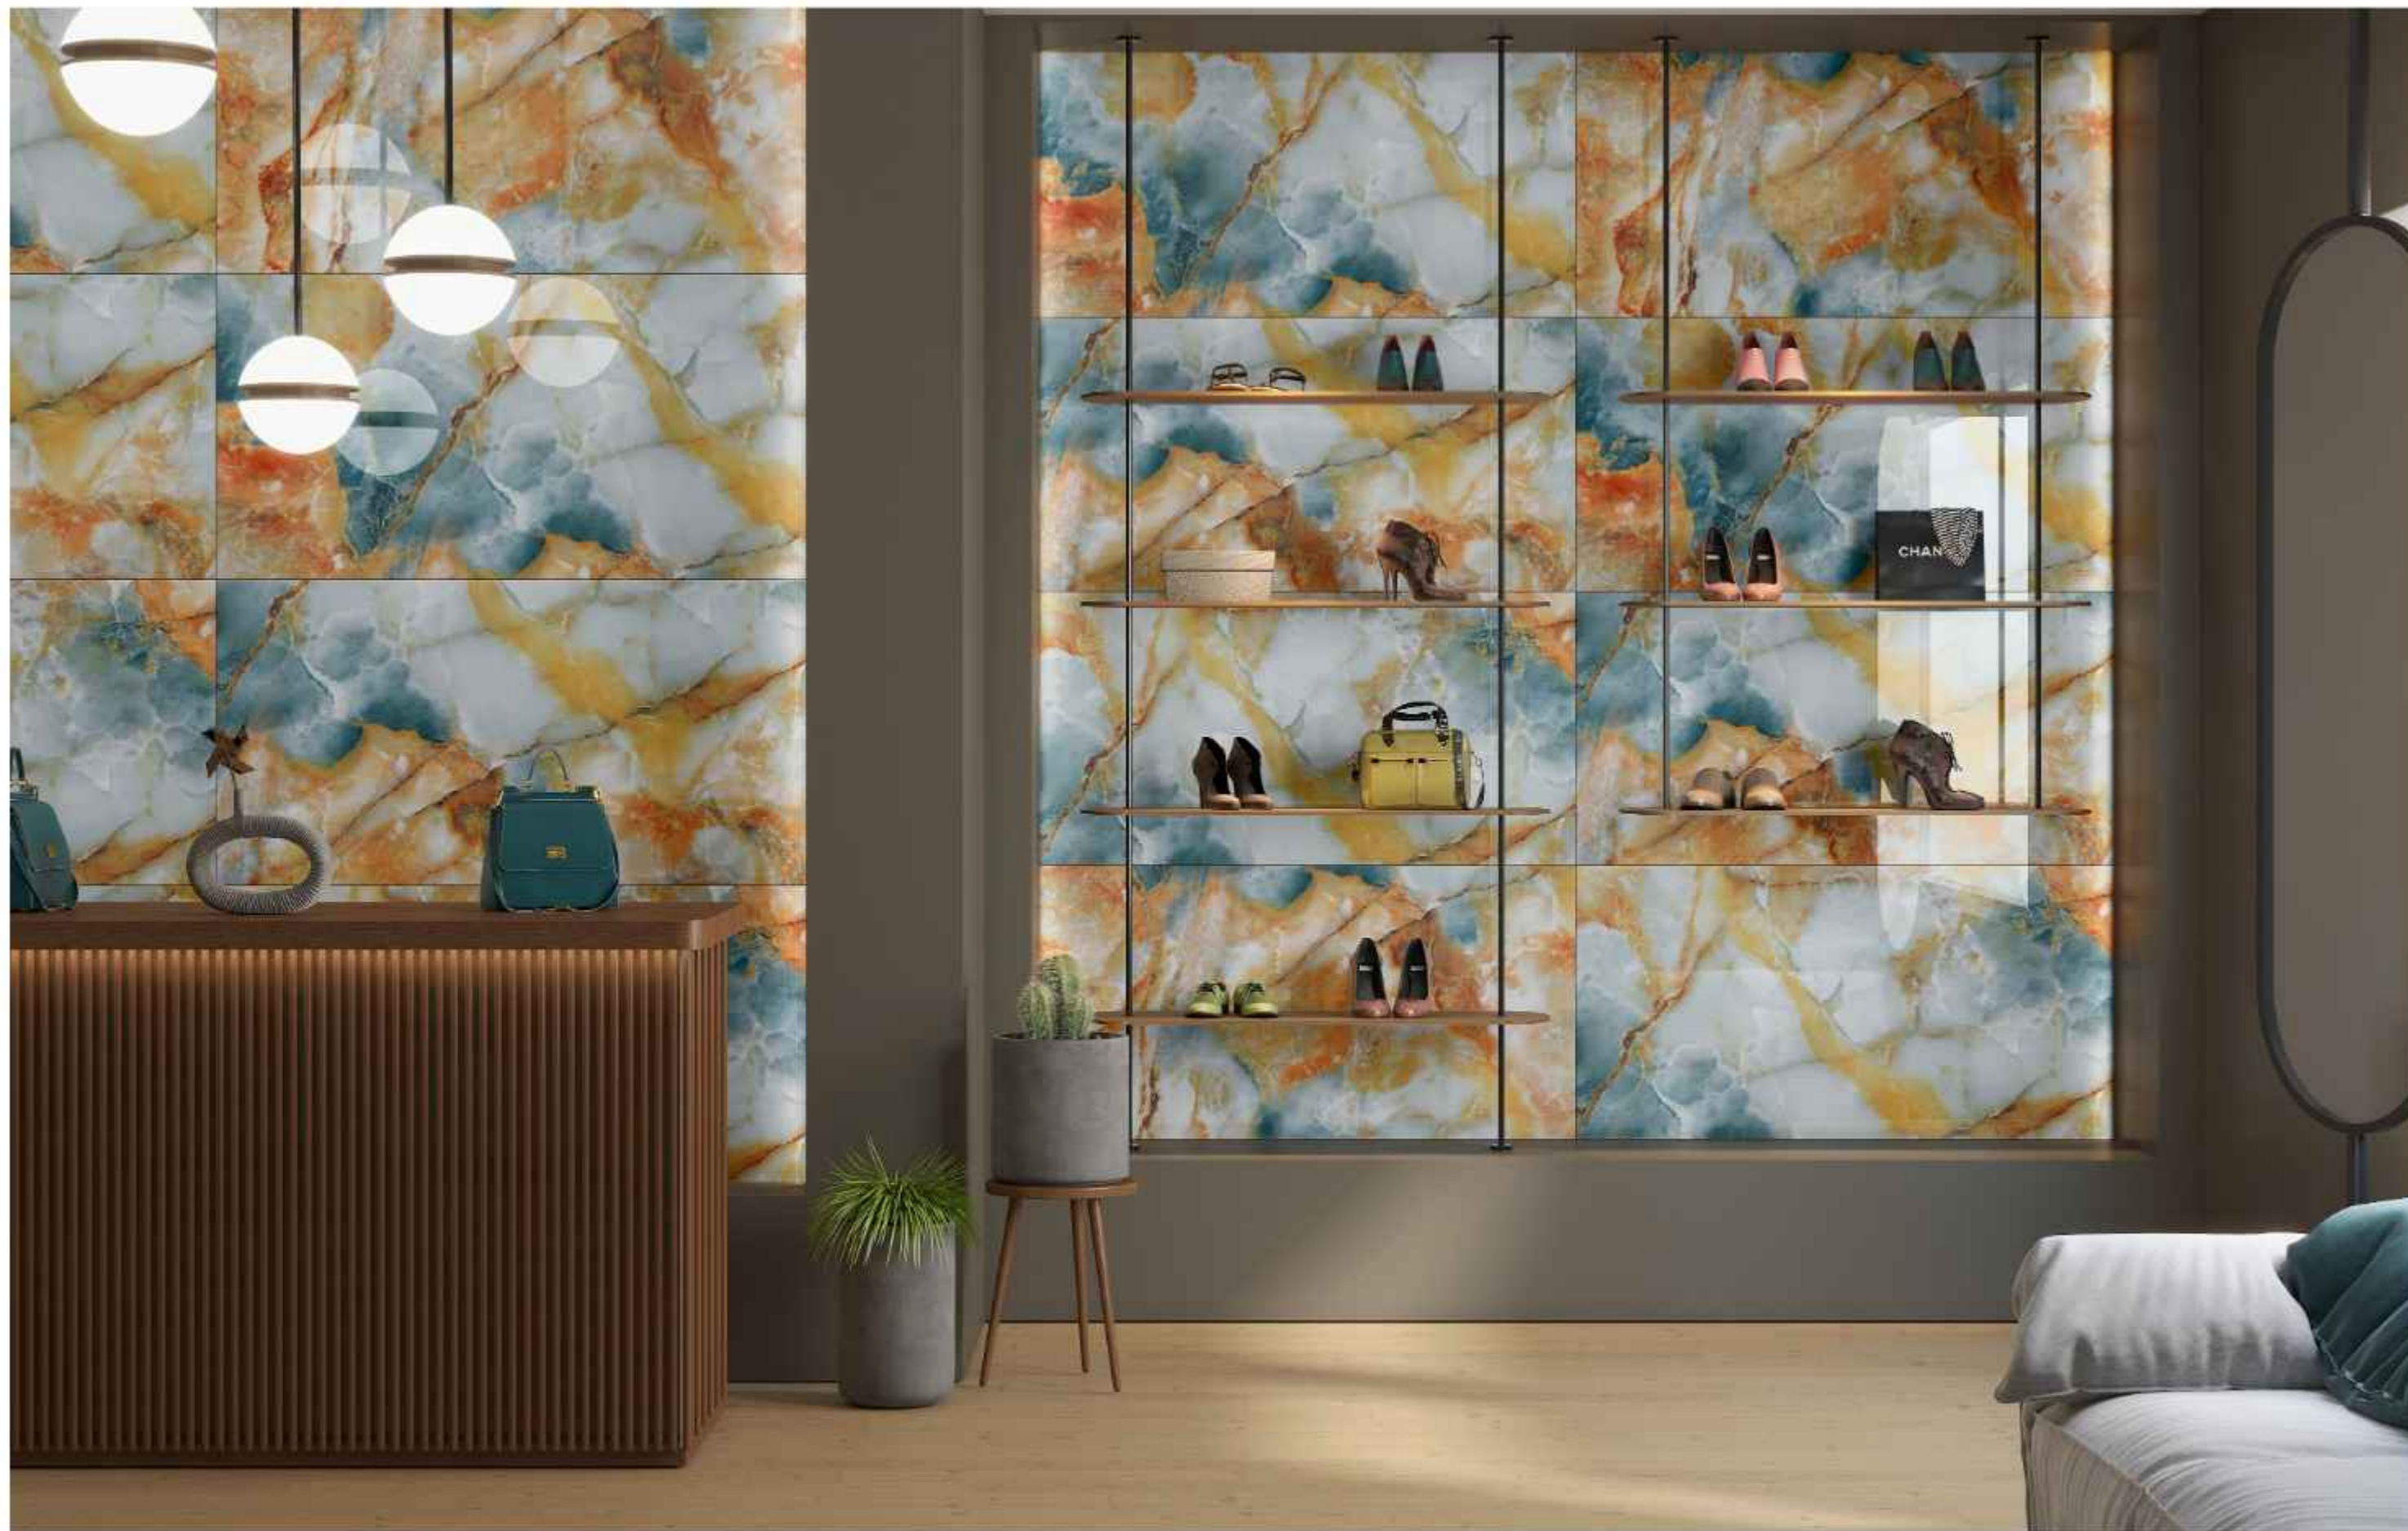

Onixy Lava

60x120cm / Semi High Gloss