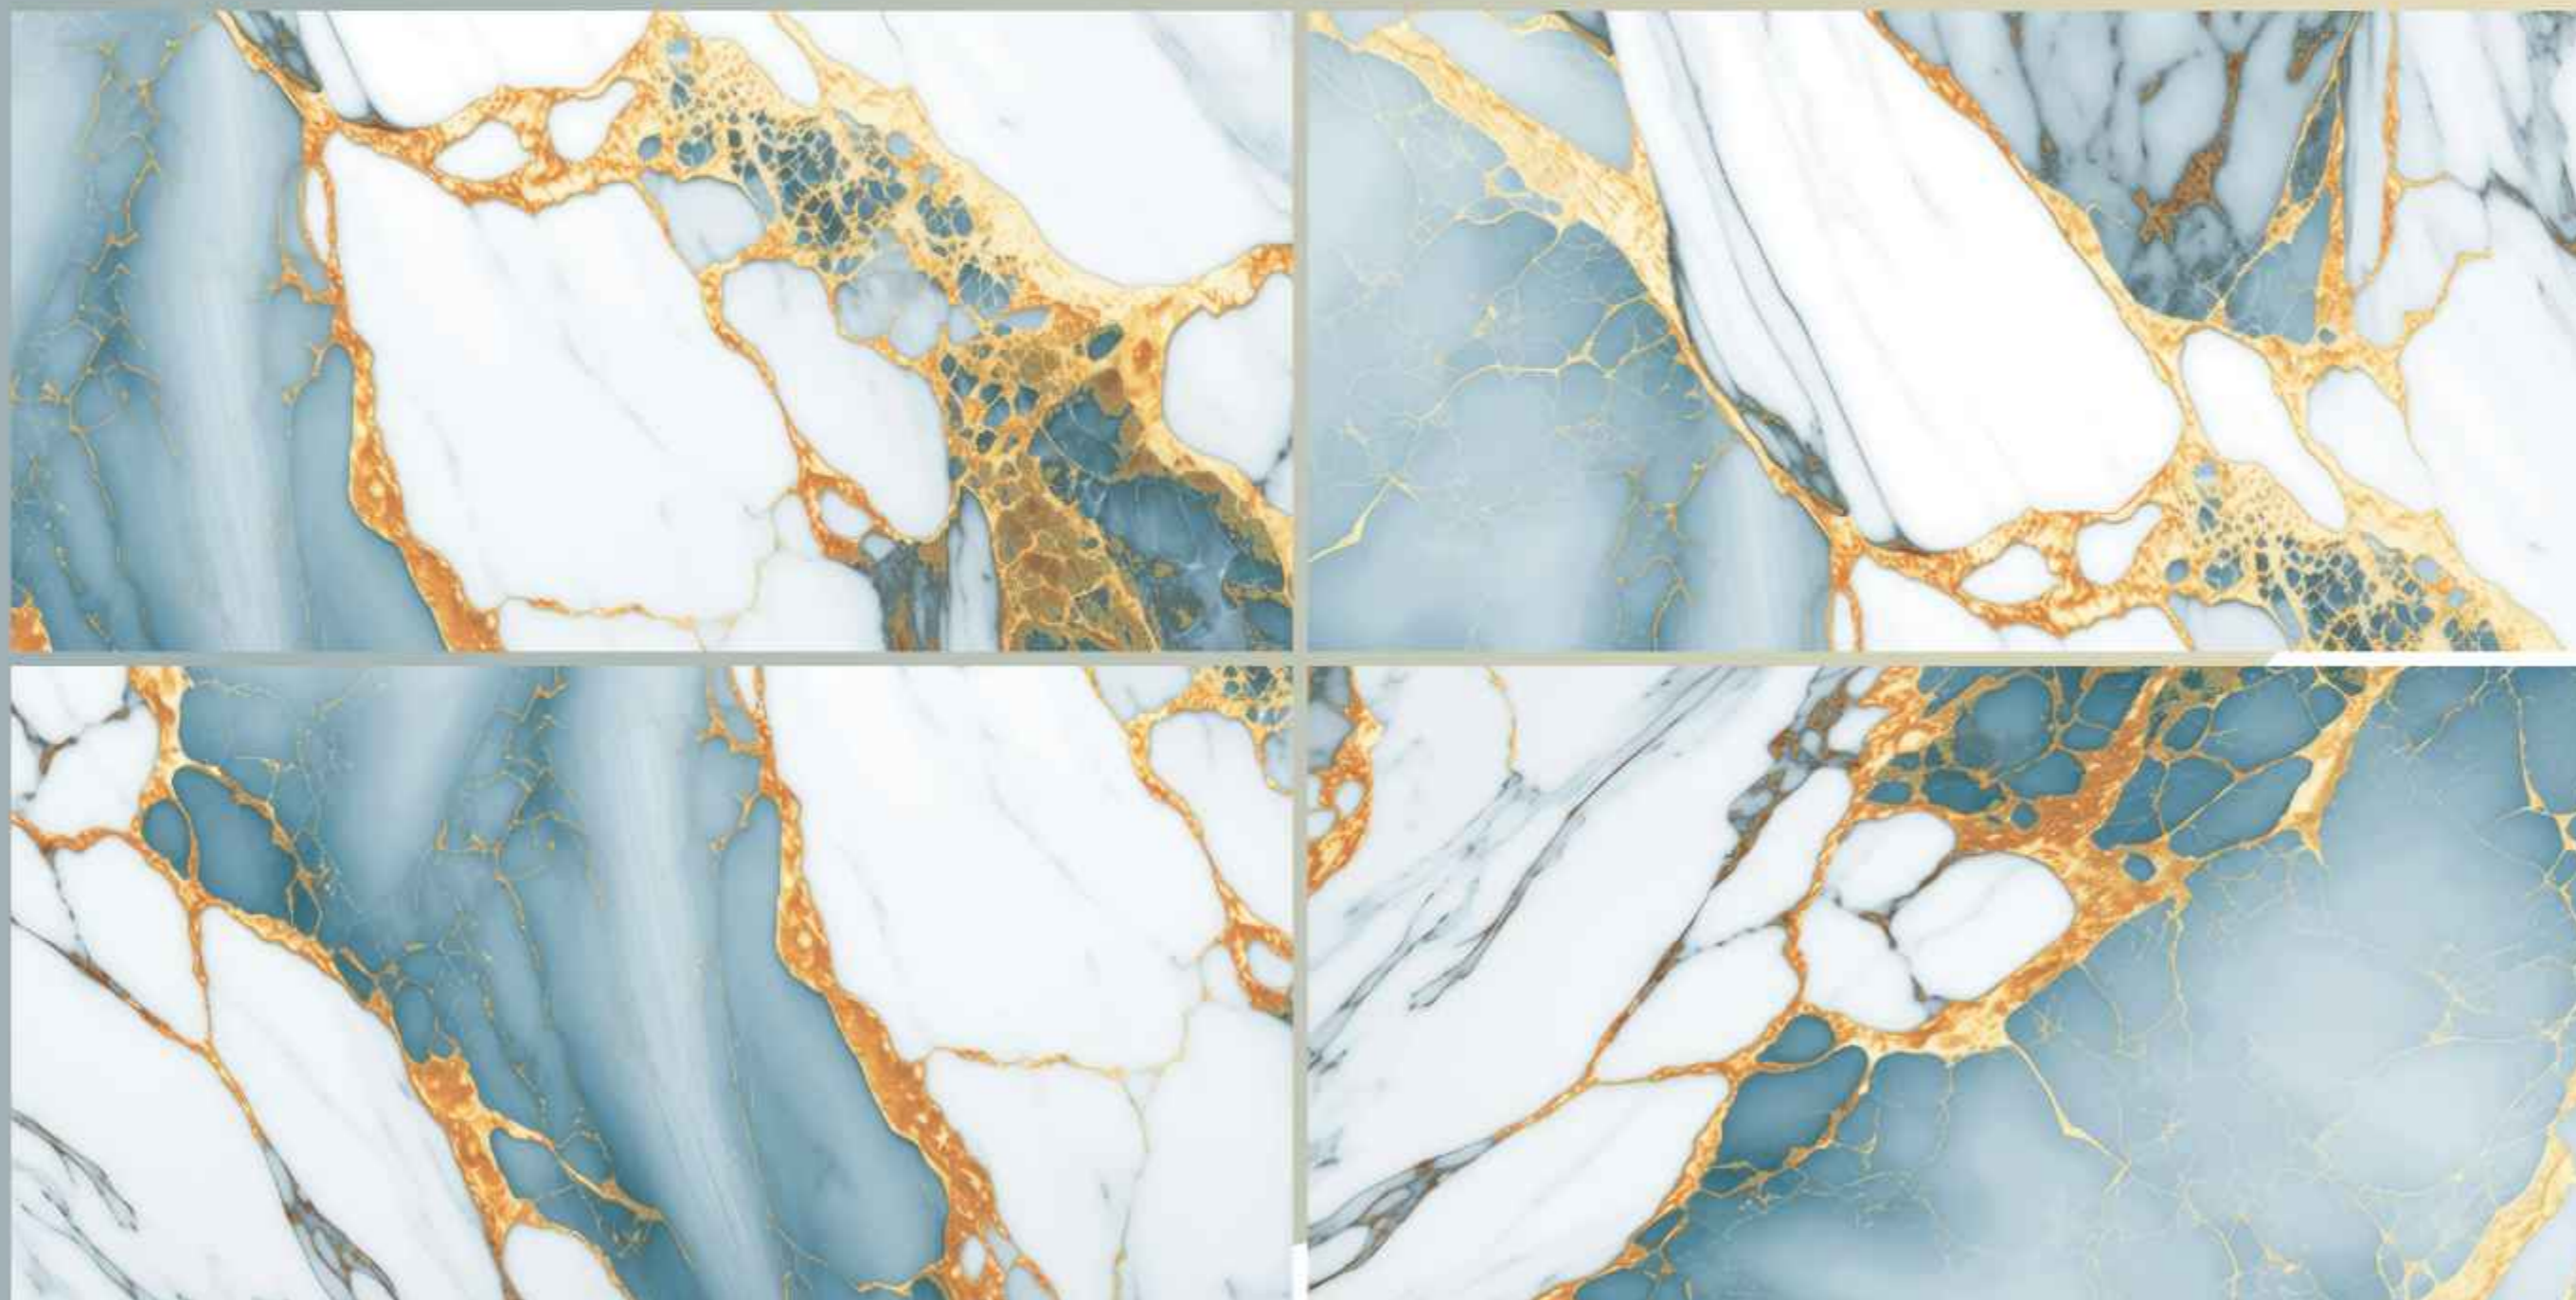

CHROMA
collection

Discover the exquisite symphony of colors

Glamorous Aqua

GruppoNueva™

Size : 60x120cm

Finish : Semi High Gloss