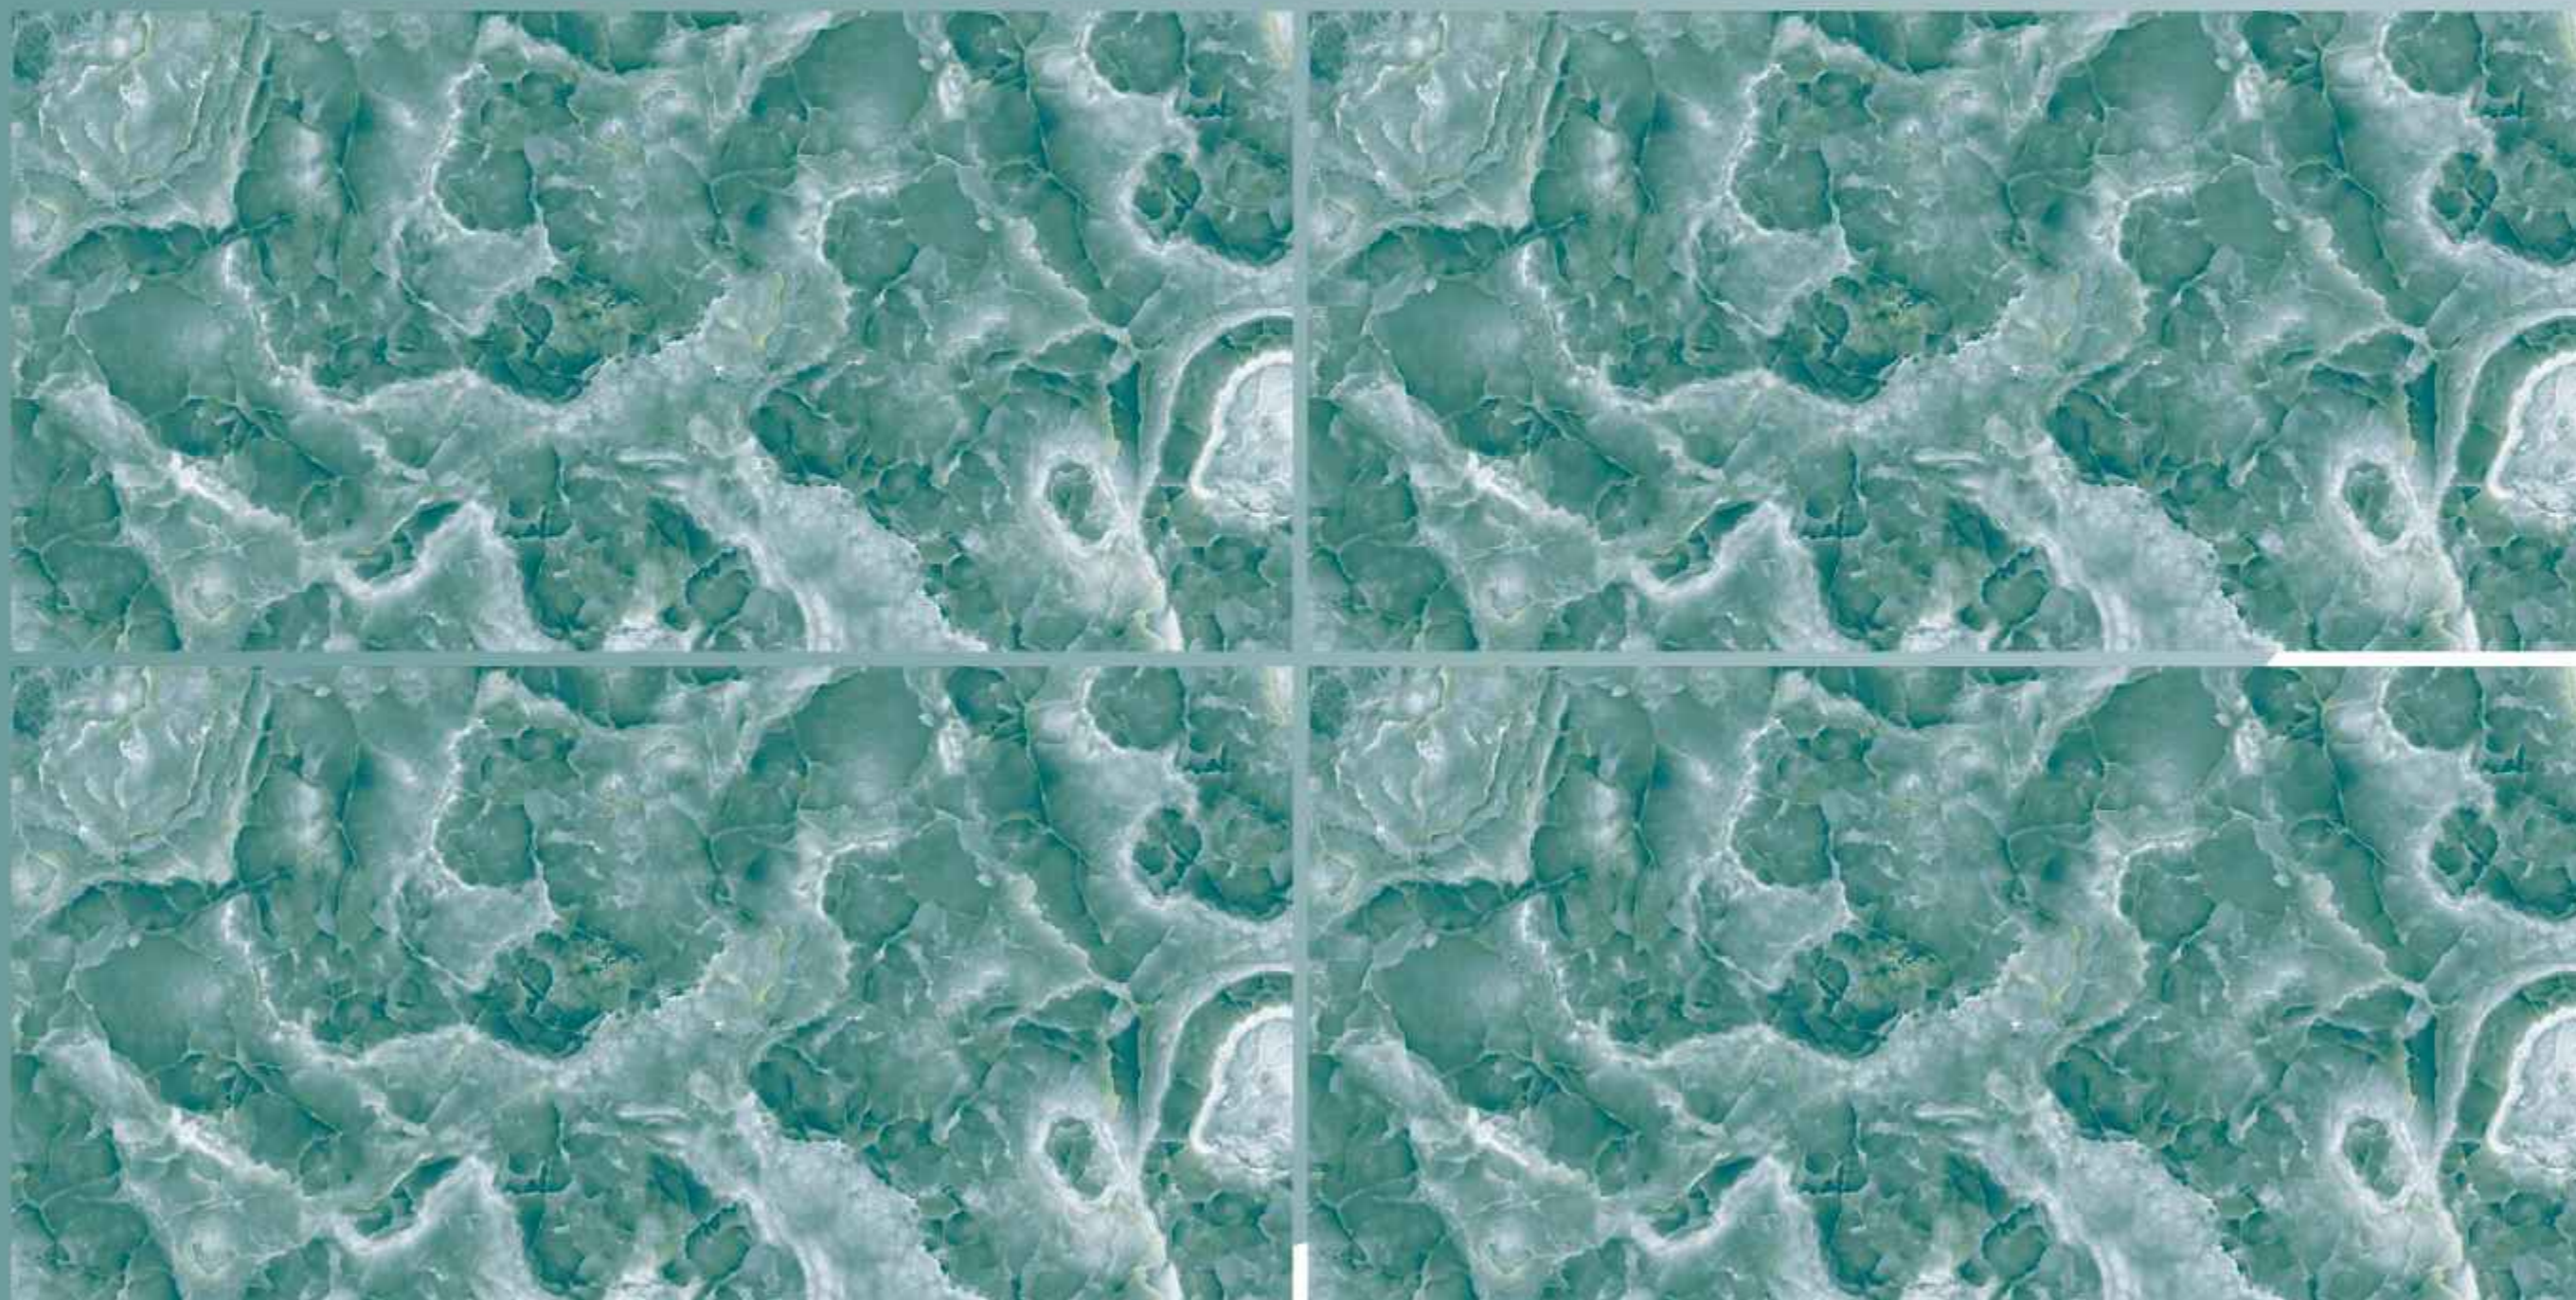

Discover the exquisite symphony of colors

Onyx Paul Aqua

GruppoNueva™

Size : 60x120cm

Finish : Semi High Gloss

Opera Spero

60x120cm / Semi High Gloss

CHROMA
collection