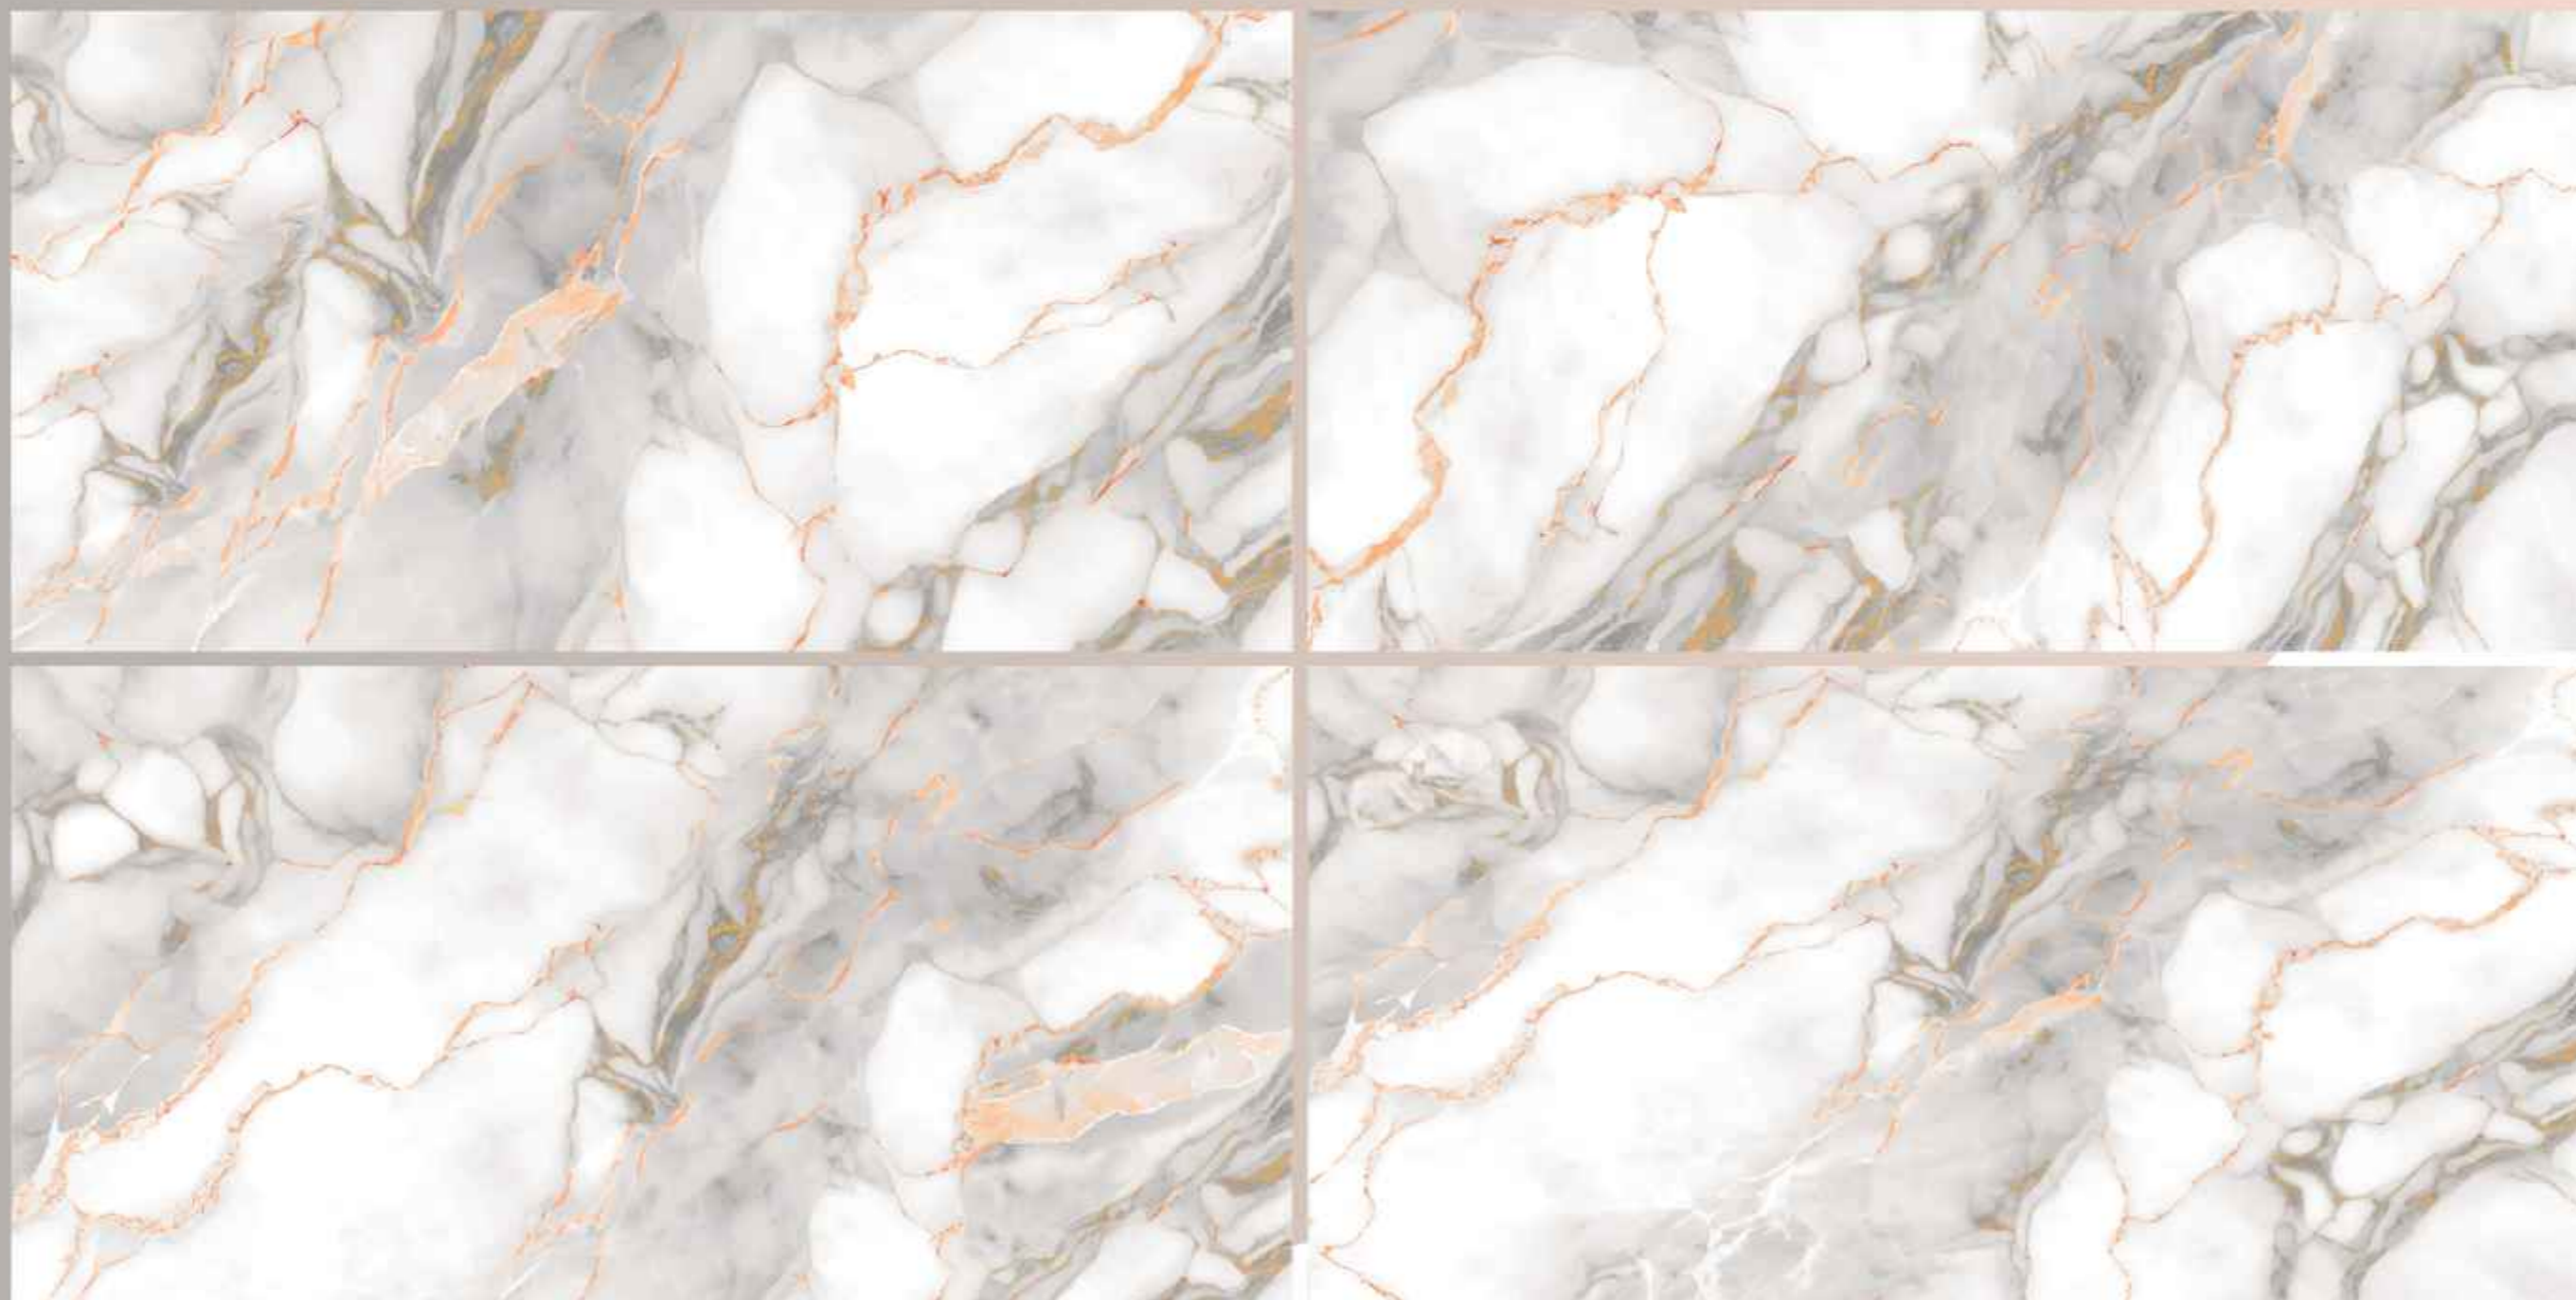

Finish : Semi High Gloss

Swirl Rose

60x120cm / Semi High Gloss

CHROMA
collection

Discover the exquisite symphony of colors

Swirl Rose

GruppoNueva™

Size : 60x120cm