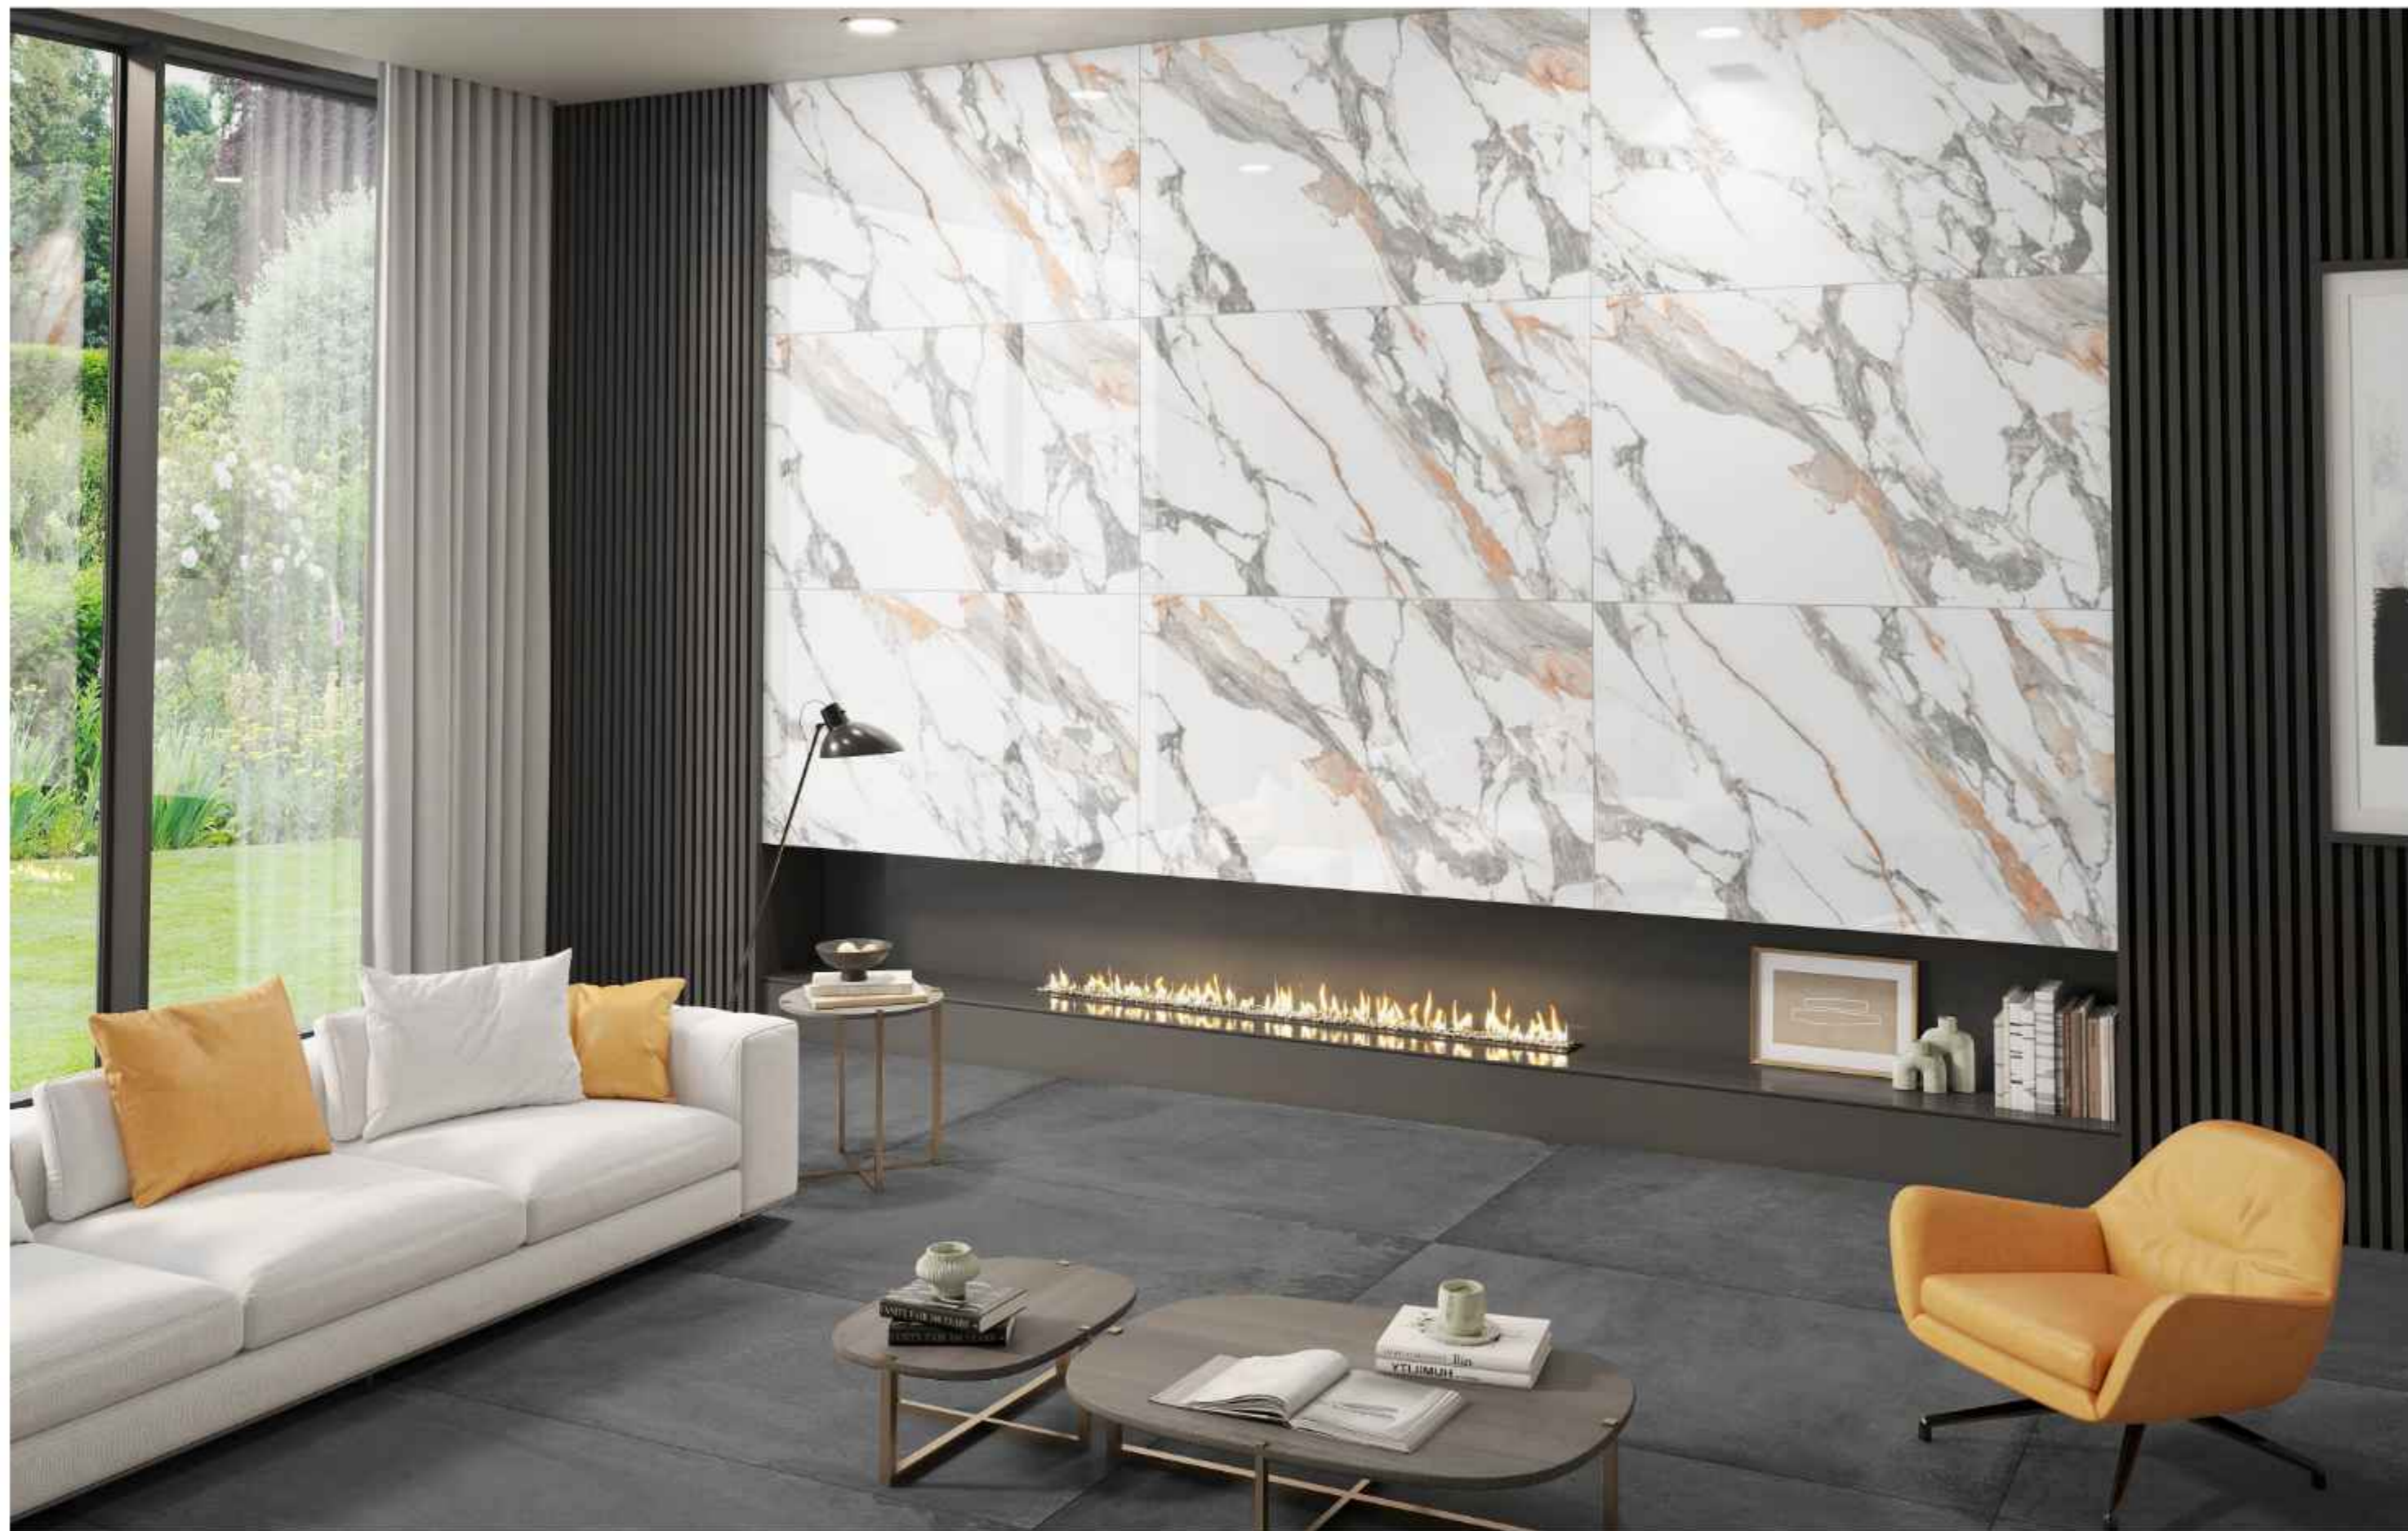

Roma Red

60x120cm / Semi High Gloss