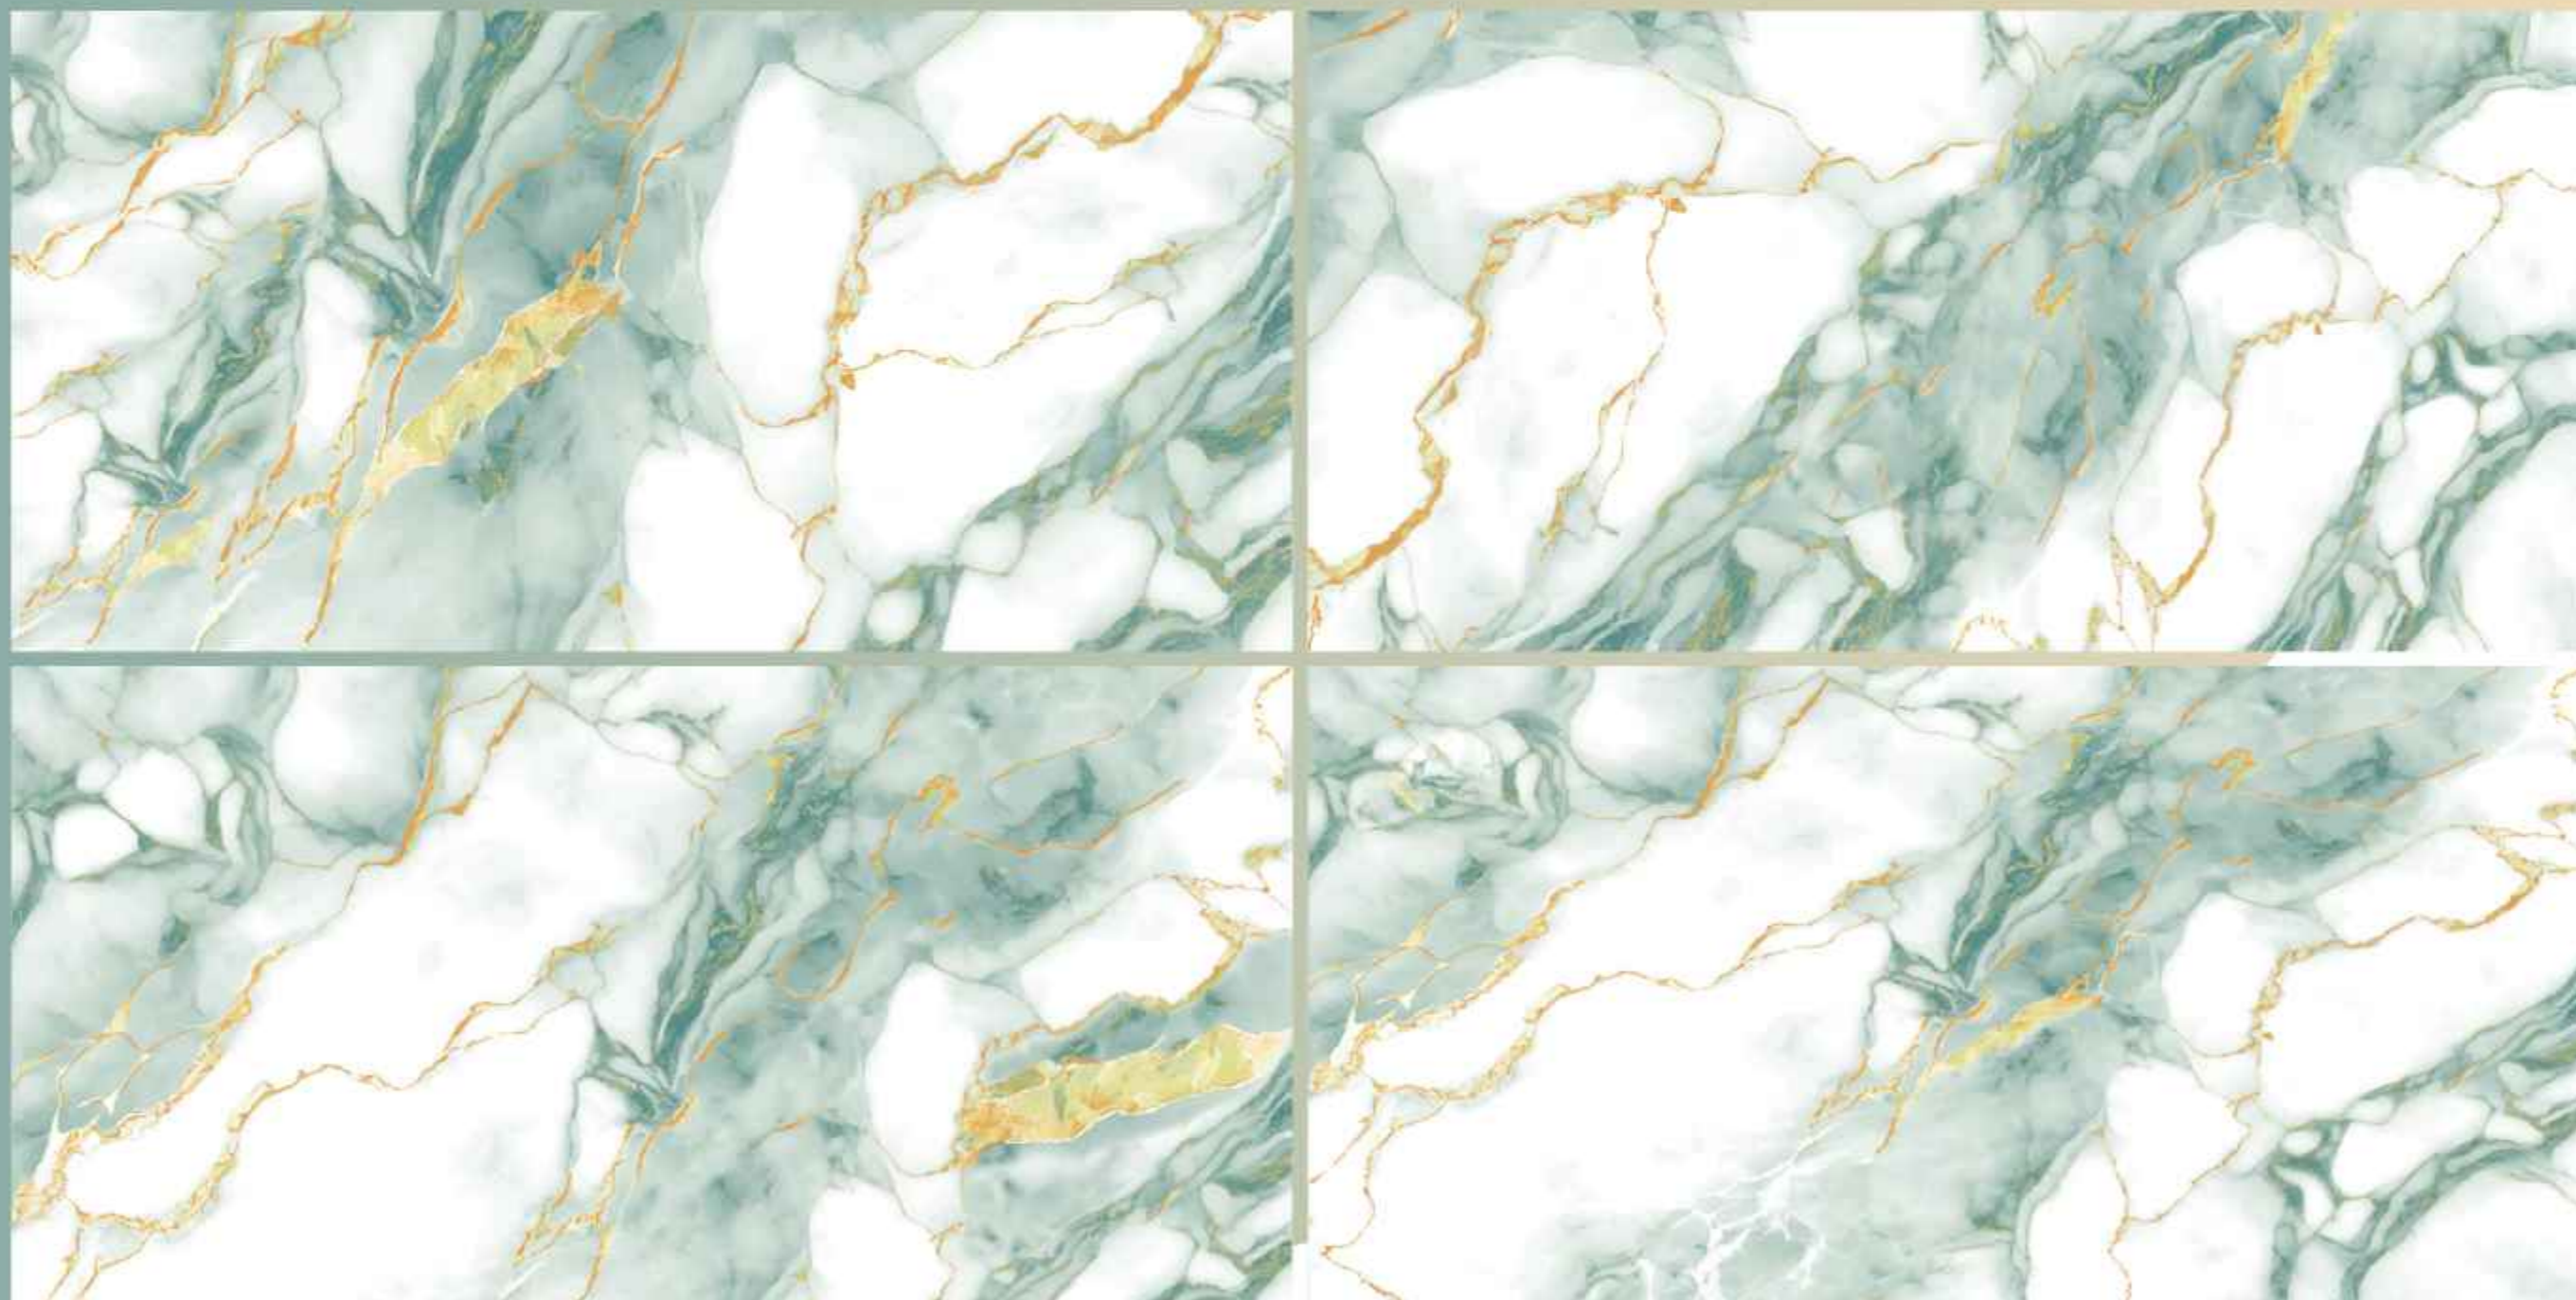

CHROMA
collection

Discover the exquisite symphony of colors

Swirl Green

GruppoNueva™

Size : 60x120cm

Finish : Semi High Gloss