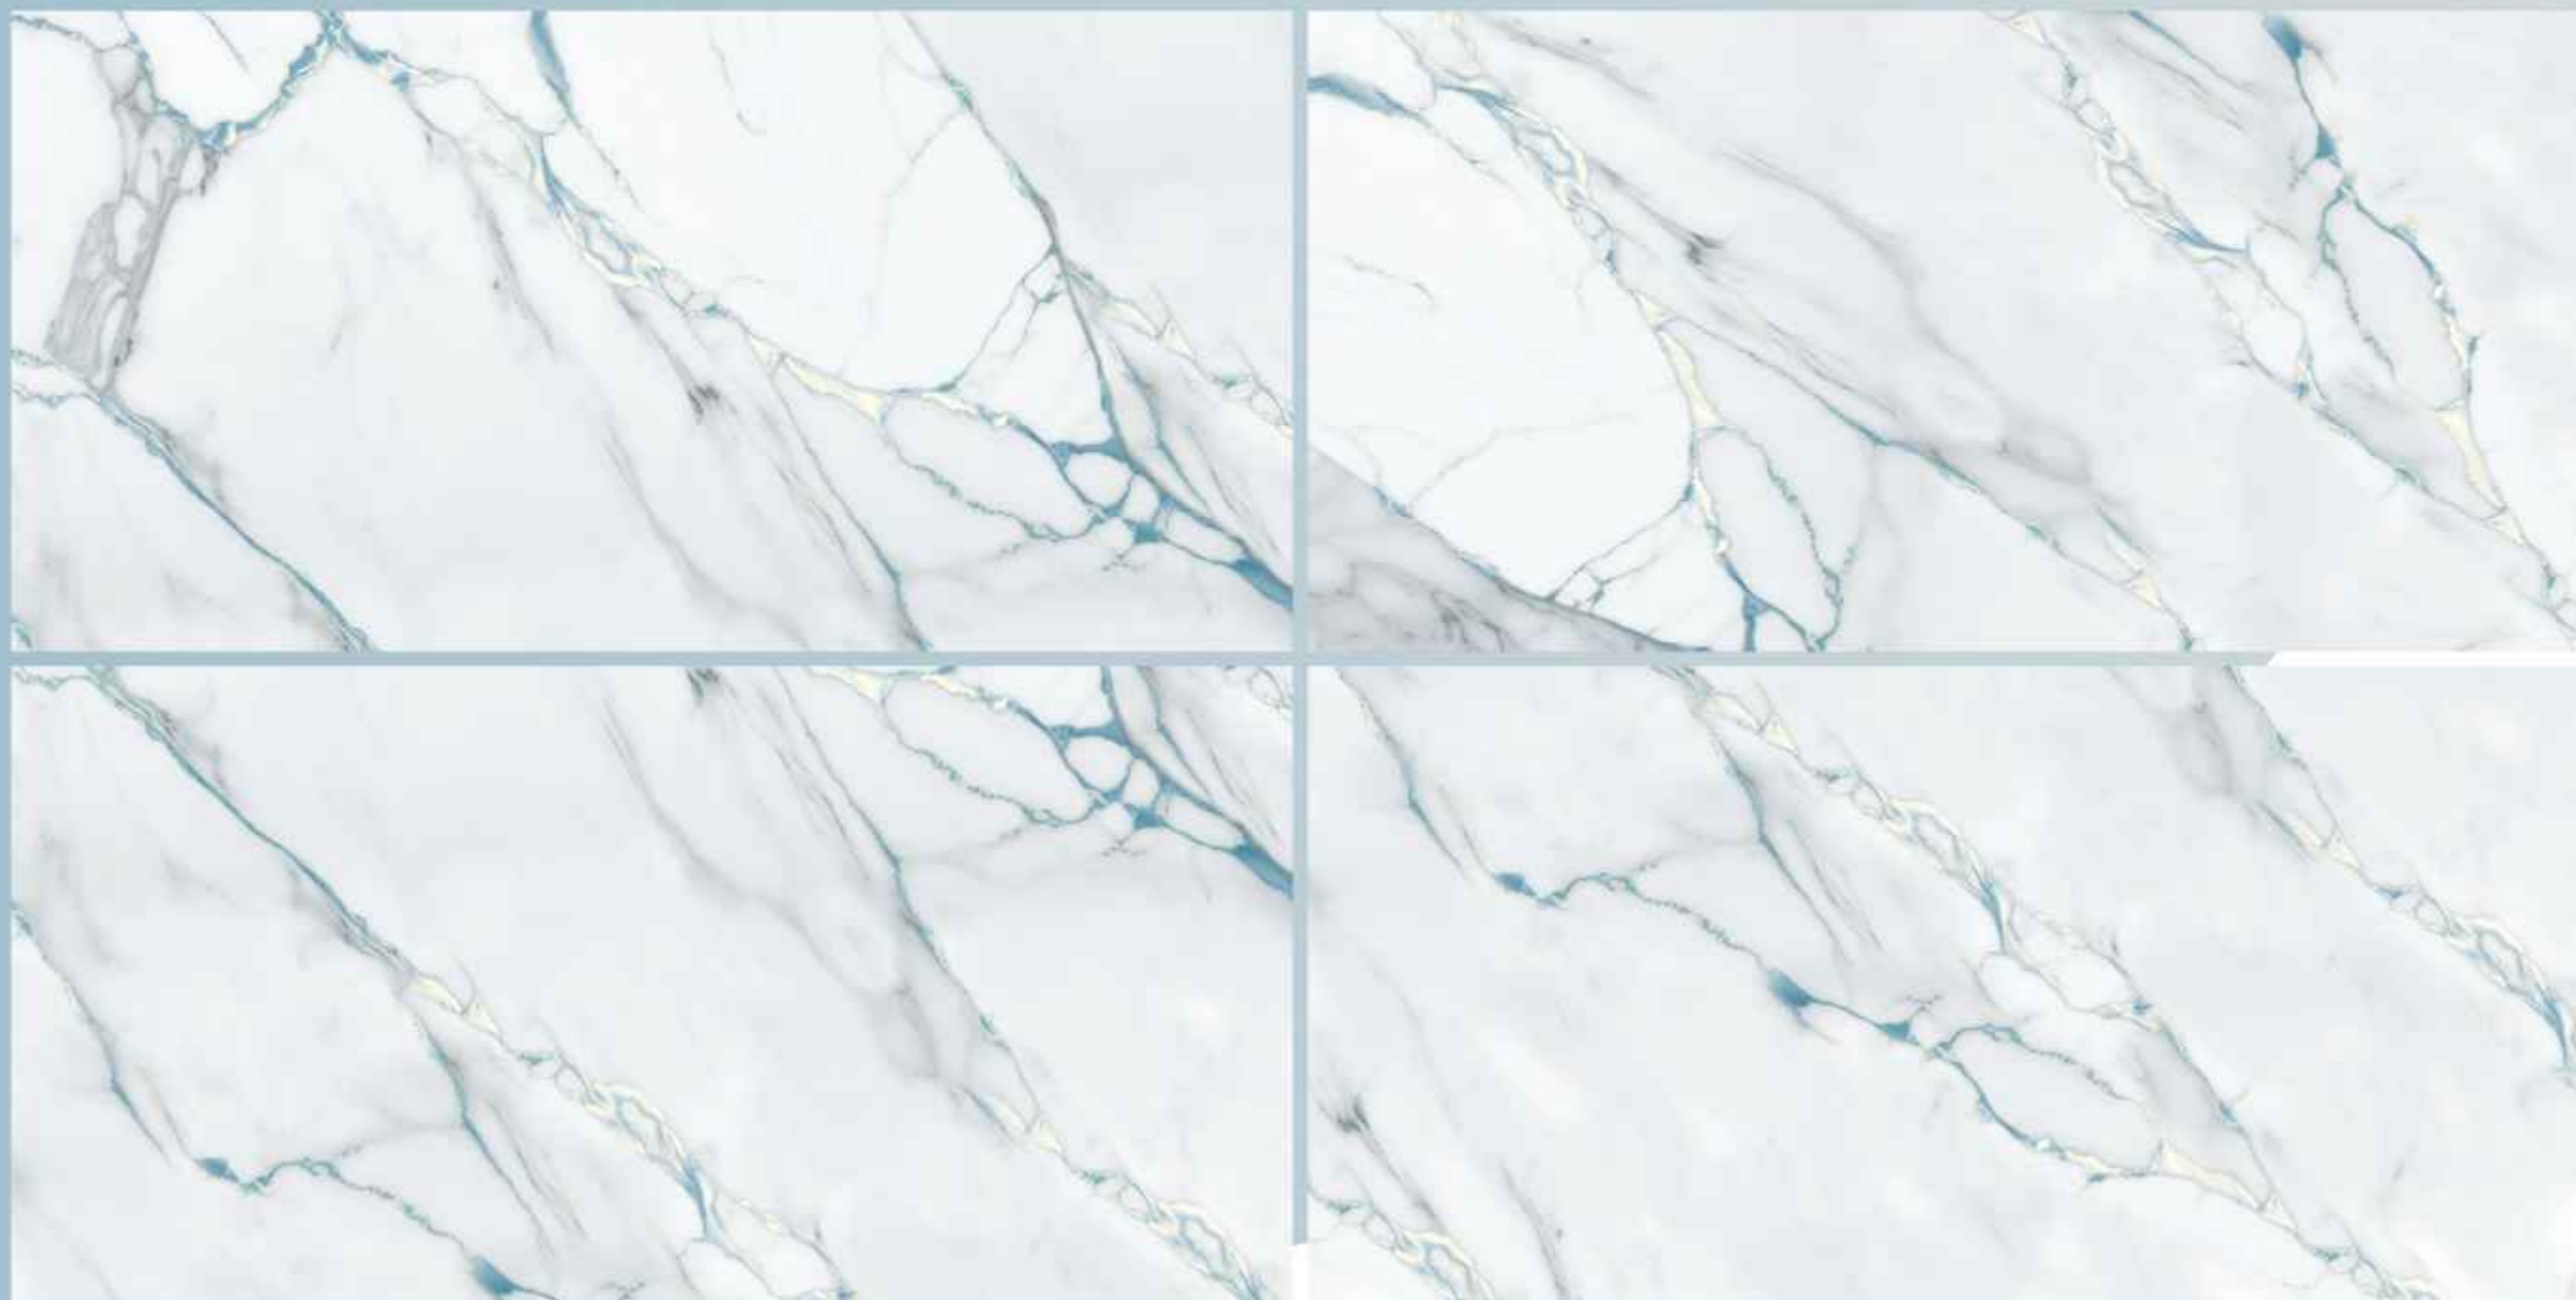

Finish : Semi High Gloss

CHROMA
collection

Discover the exquisite symphony of colors

Aqua Stroke

GruppoNueva™

Size : 60x120cm

Finish : Semi High Gloss

Carrara Aqua Endless