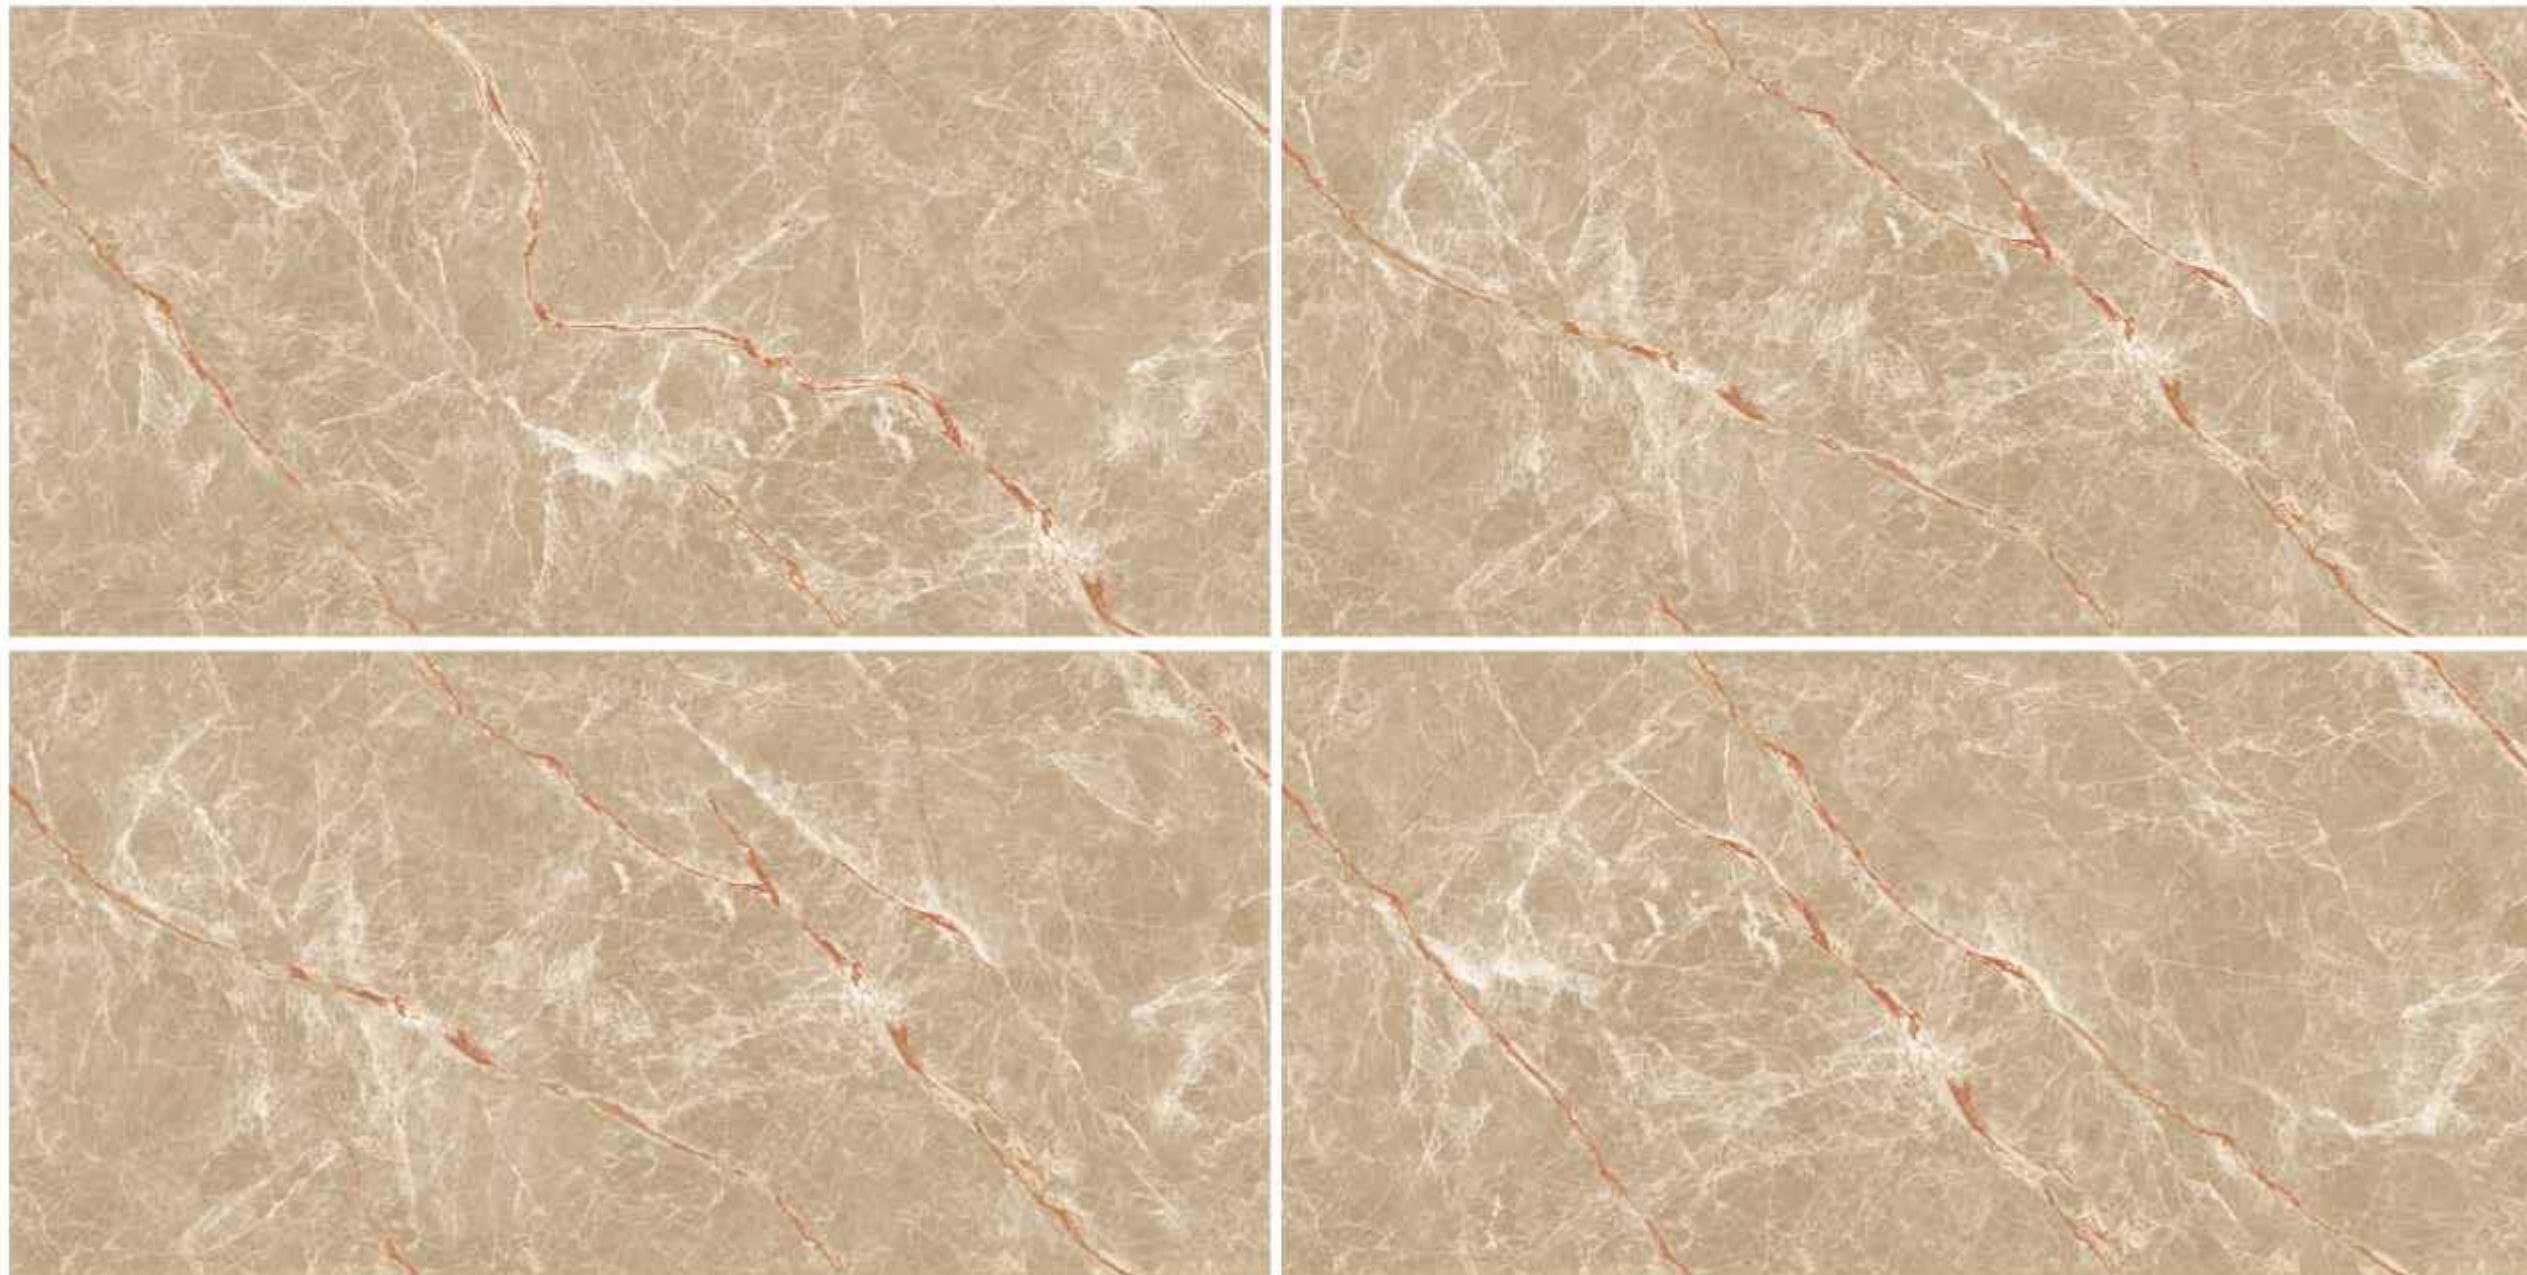

## Empro Beige

Size: 600x1200mm

Finish: Glossy

Random: 04