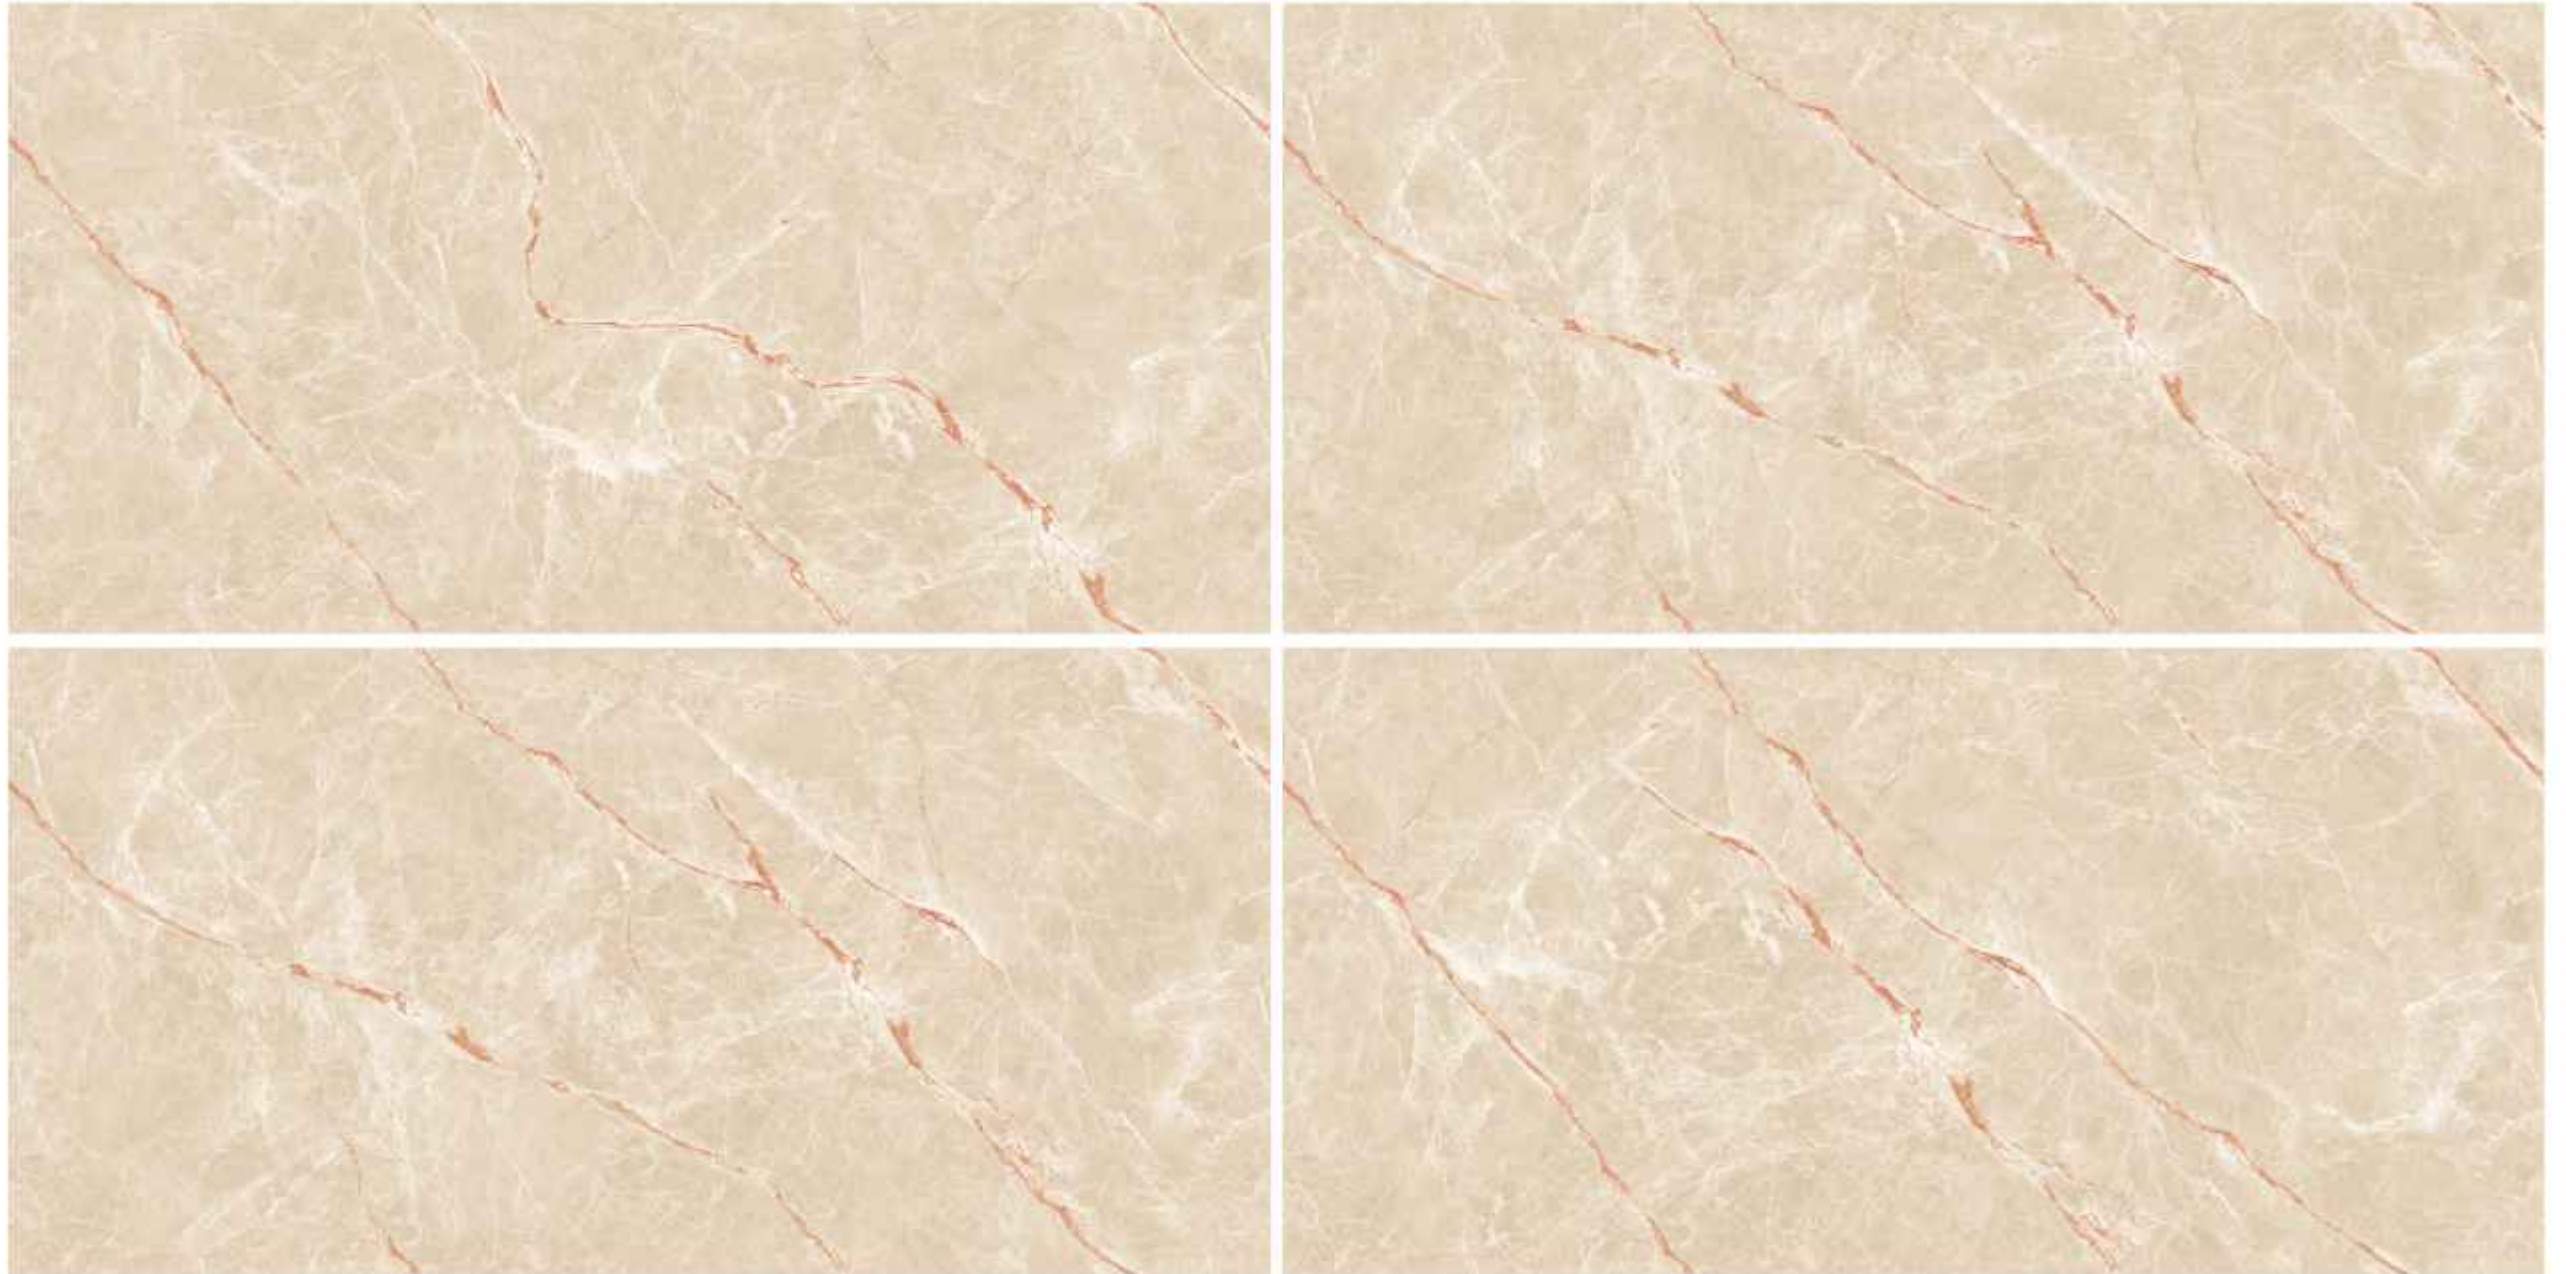

Empro Ivory

▶ Size:
600x1200mm

▶ Finish:
Glossy

▶ Random:
04