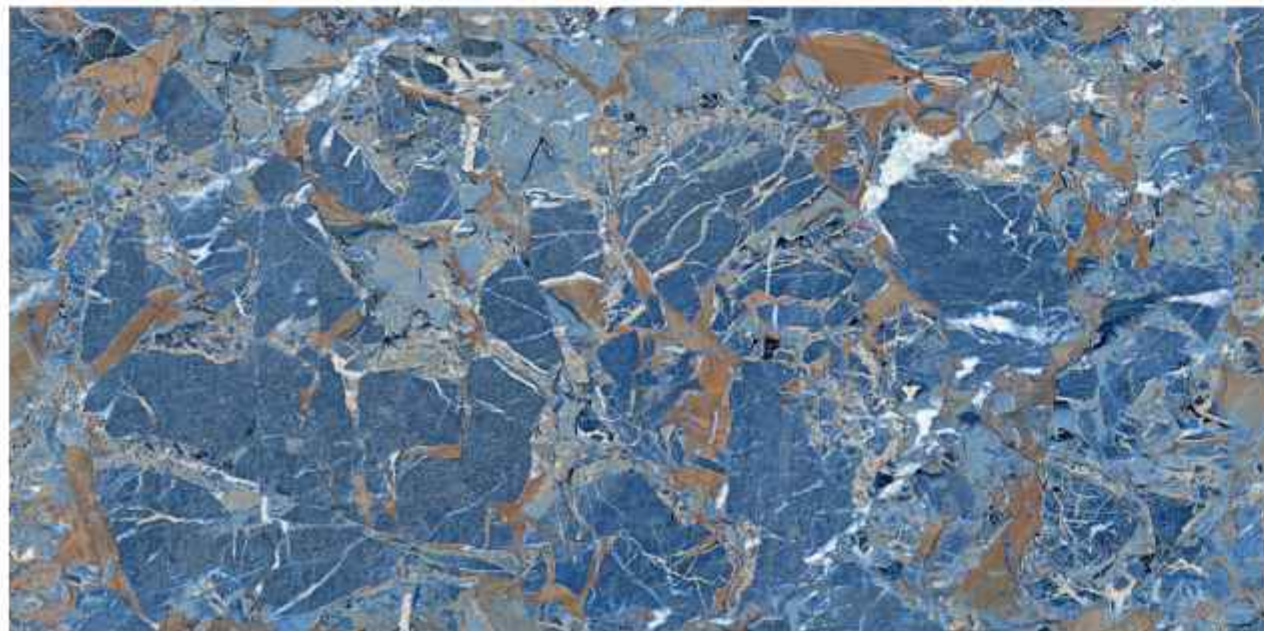

Bilbao Azul

Size:
600x1200mm

Finish:
Glossy

Random:
03