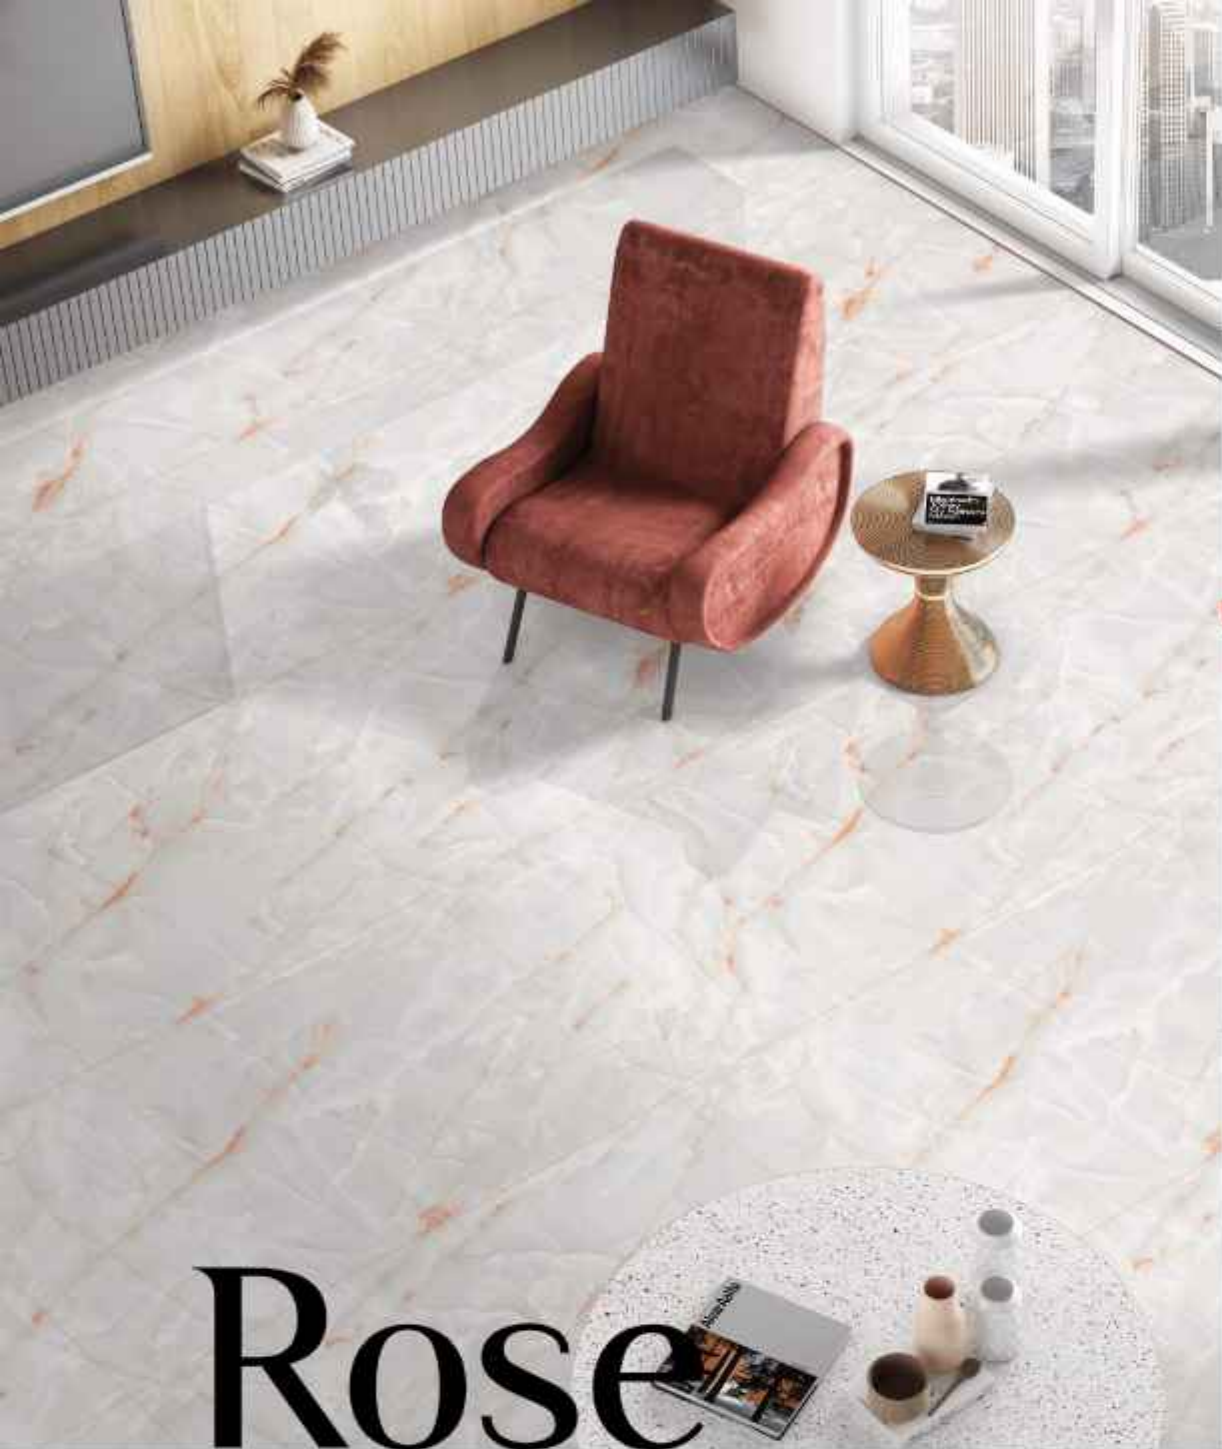

## Rex Aqua

Size: 600x1200mm

Finish: Glossy

Random: 04