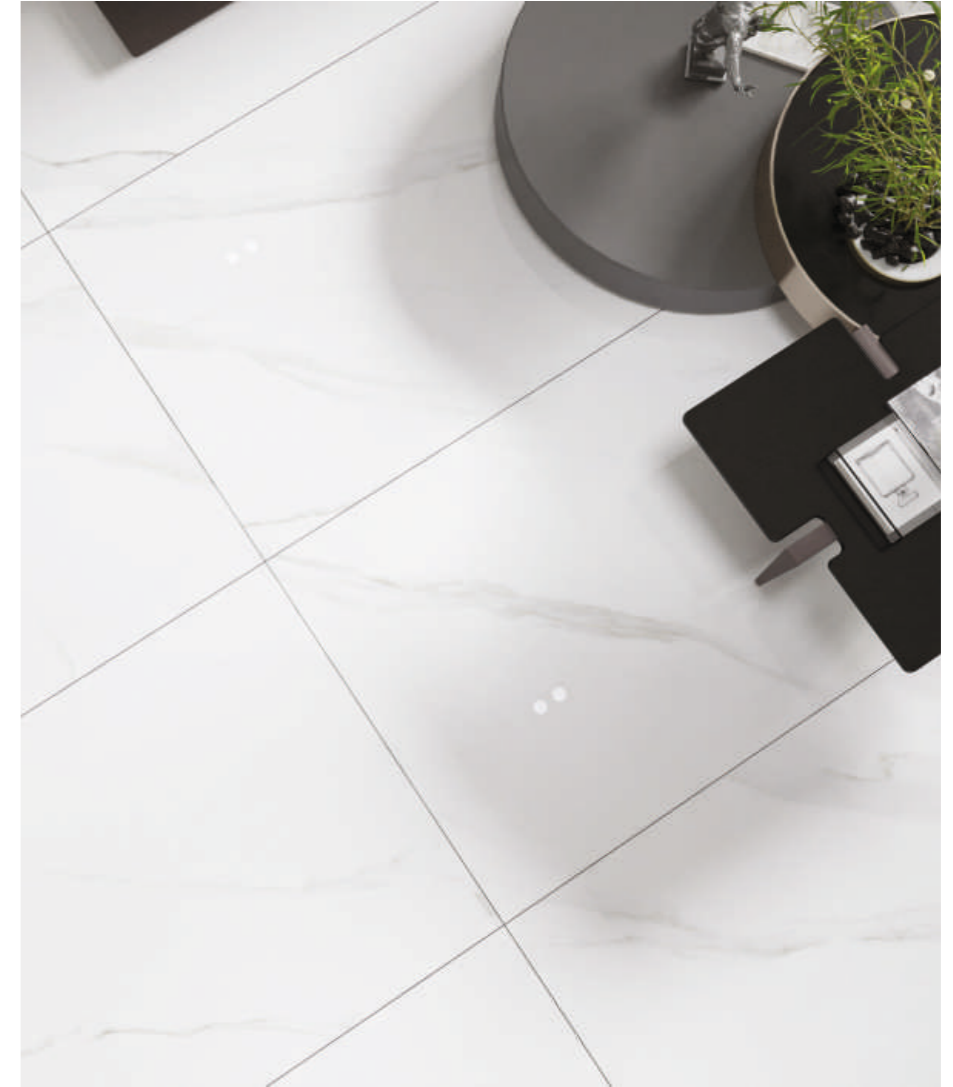

Glazed Porcelain Tiles