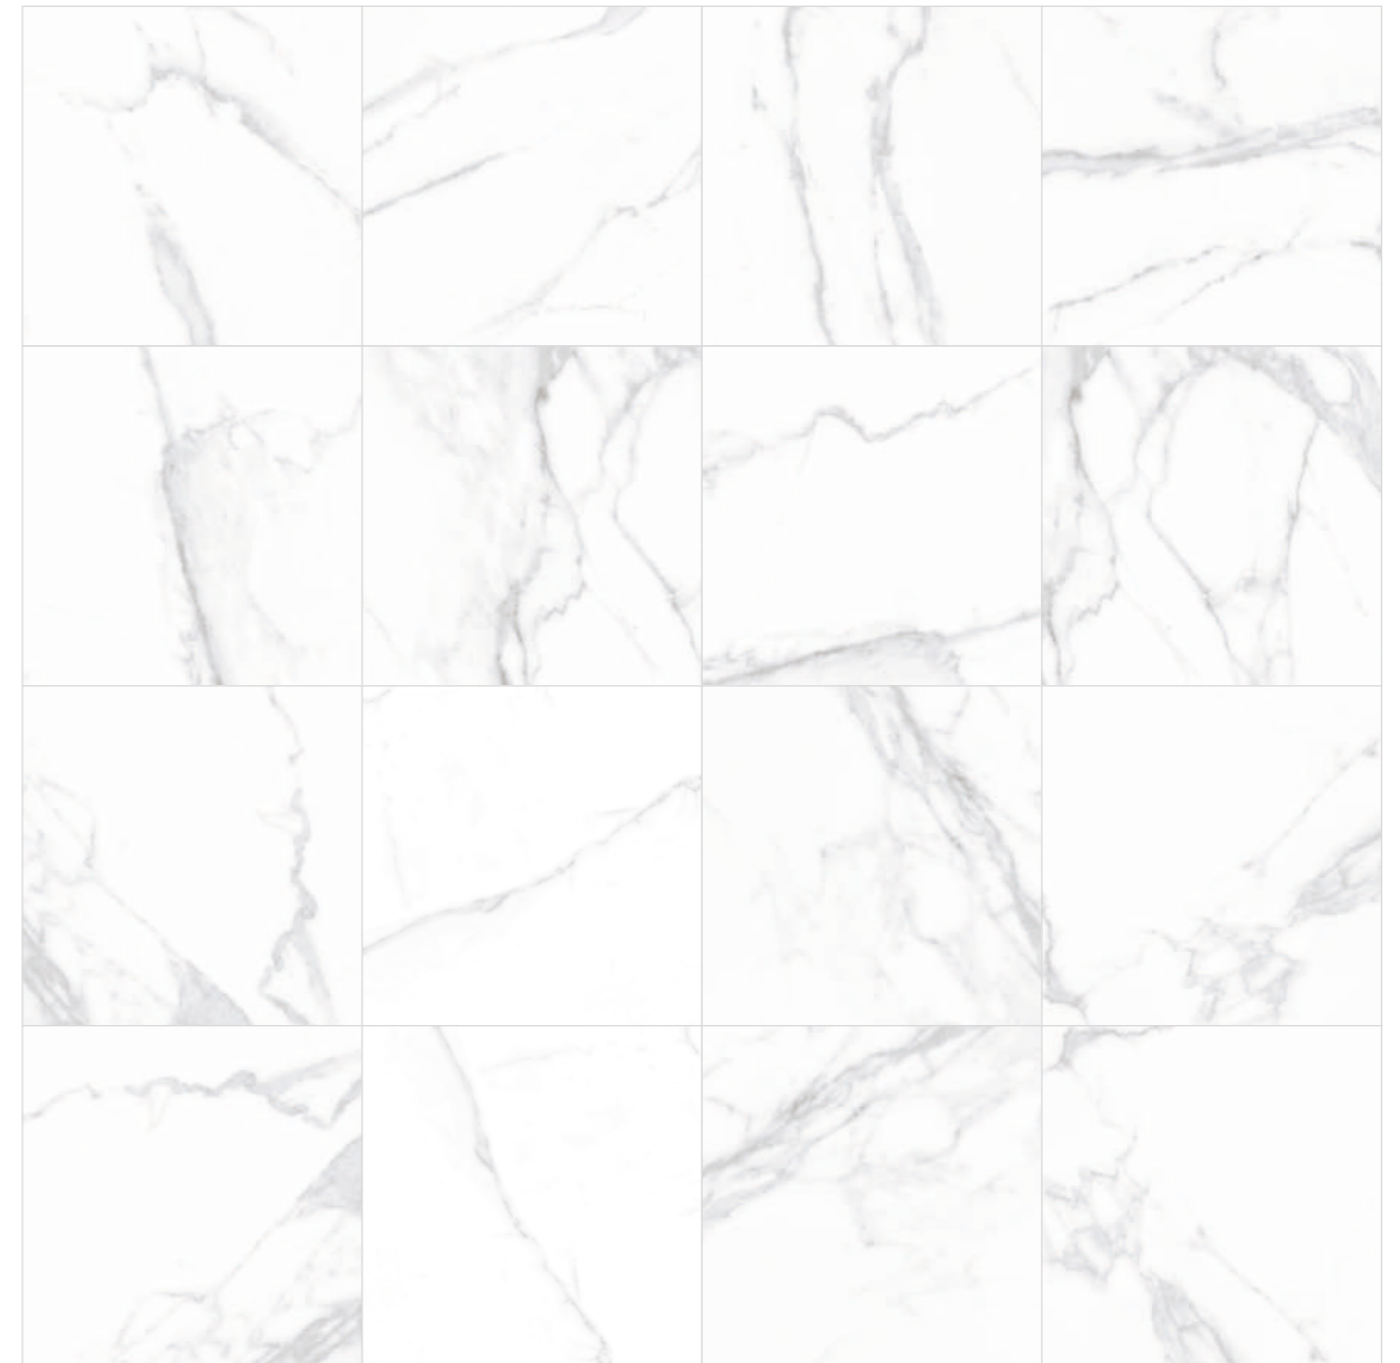

32 x 32 in / 80 x 80 cm | Statuario Vivian | Polished Rectified Tile | Random - 6