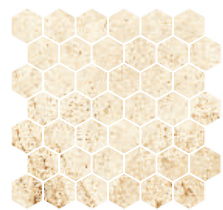

Mosaics

2 in / 5 cm
Hexagon Mosaic
Polished / Matt