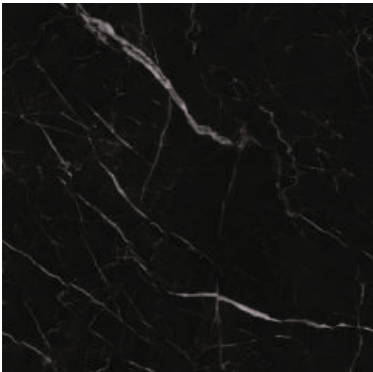

Stone Inspiration

Glazed Porcelain Tiles

SAINT LAURENT

32 x 32 in / 80 x 80 cm  
Rectified  
High Glossy

24 x 48 in / 60 x 120 cm  
Rectified  
High Glossy

24 x 24 in / 60 x 60 cm  
Rectified  
High Glossy