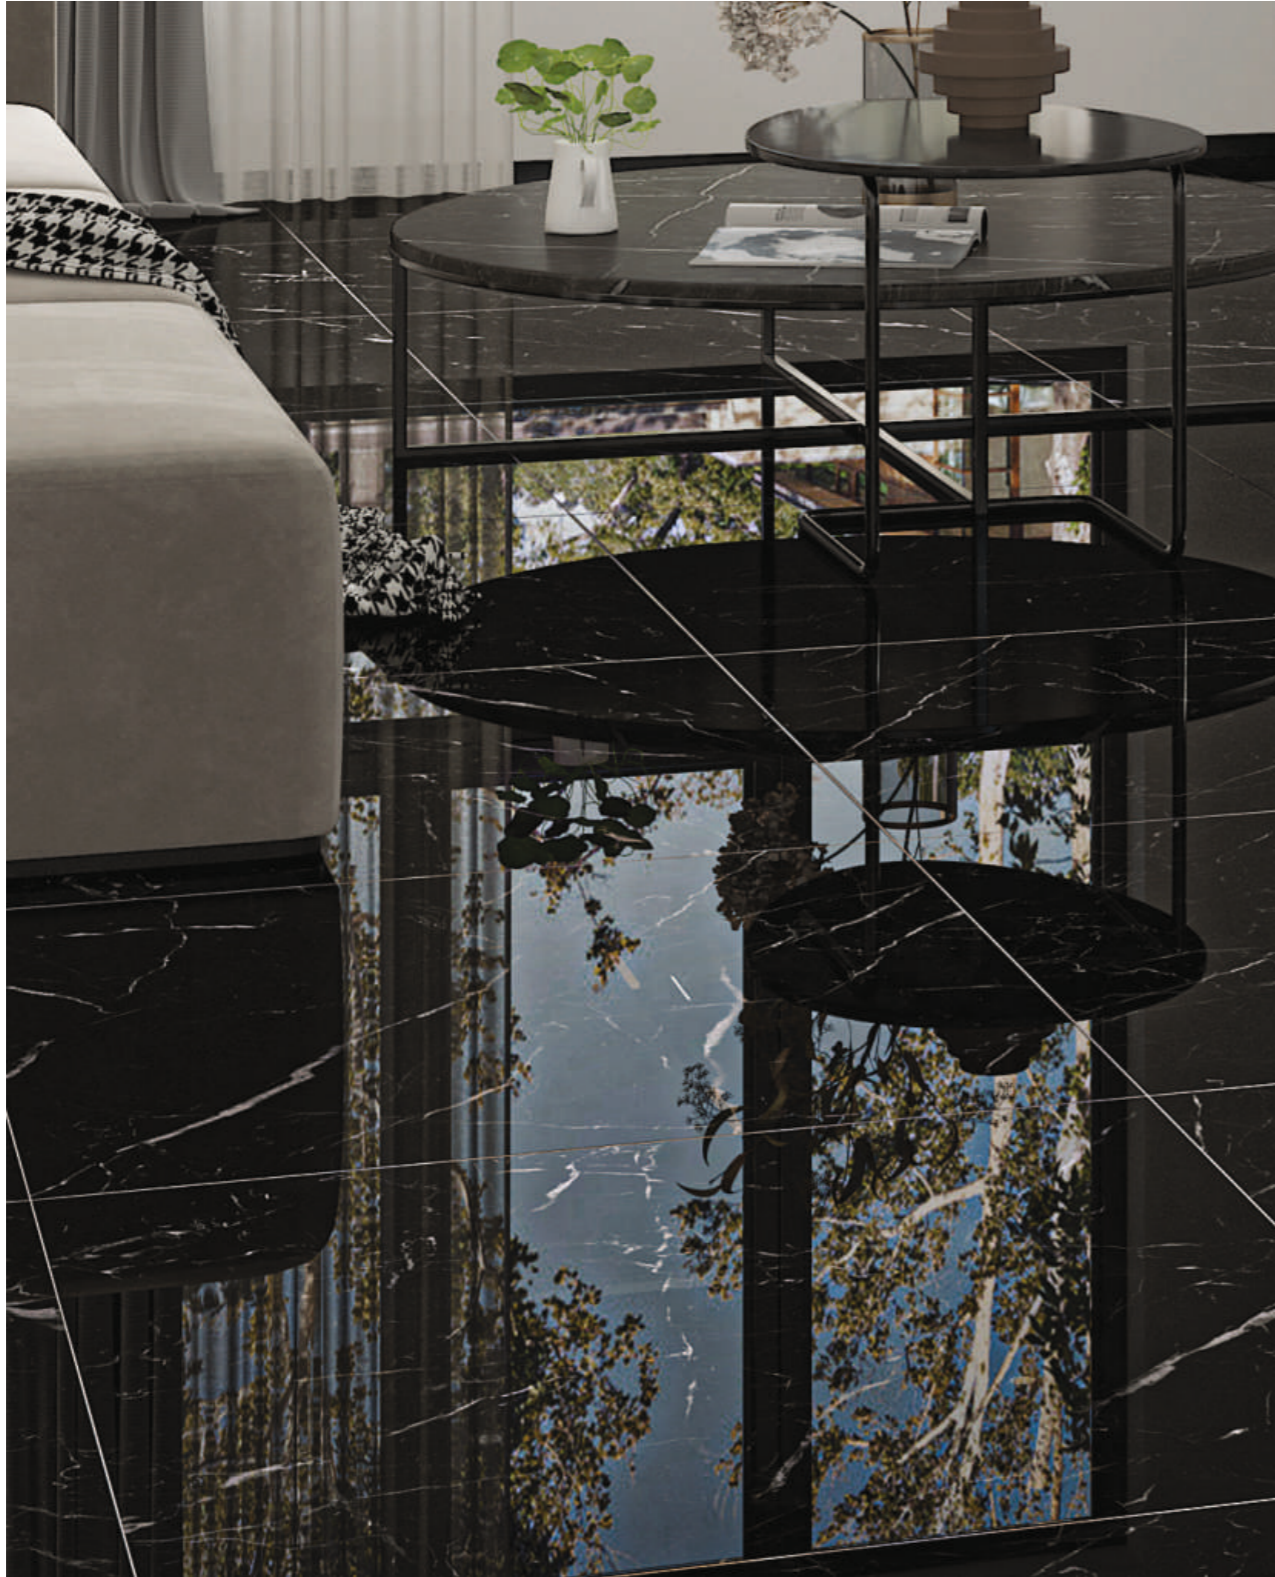

**R-3**

48 x 64 in / 120 x 180 cm  
Rectified  
High Glossy

**R-3**

48 x 48 in / 120 x 120 cm  
Rectified  
High Glossy

**R-6**

32 x 64 in / 80 x 160 cm  
Rectified  
High Glossy

**R-3**

Glazed Porcelain Tiles