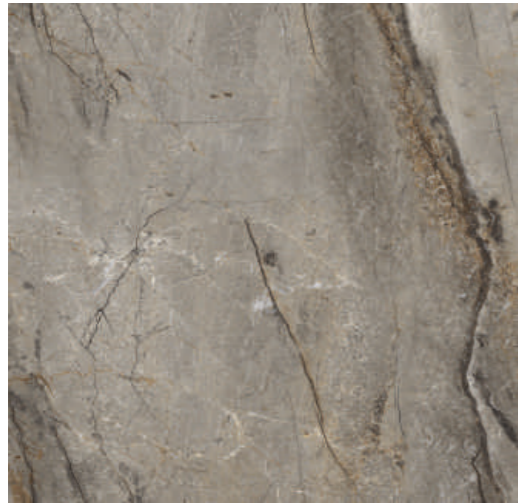

BEJHA ADIGE

32 x 32 in / 80 x 80 cm
Rectified
High Glossy