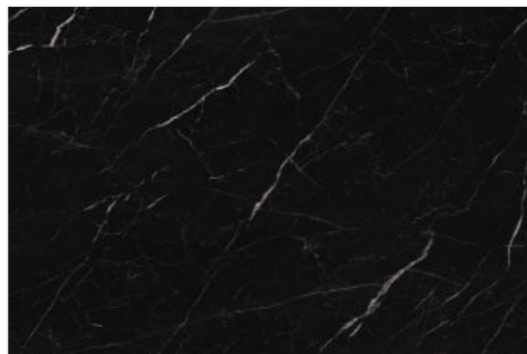

48 x 64 in / 120 x 180 cm
Rectified
High Glossy

R-3