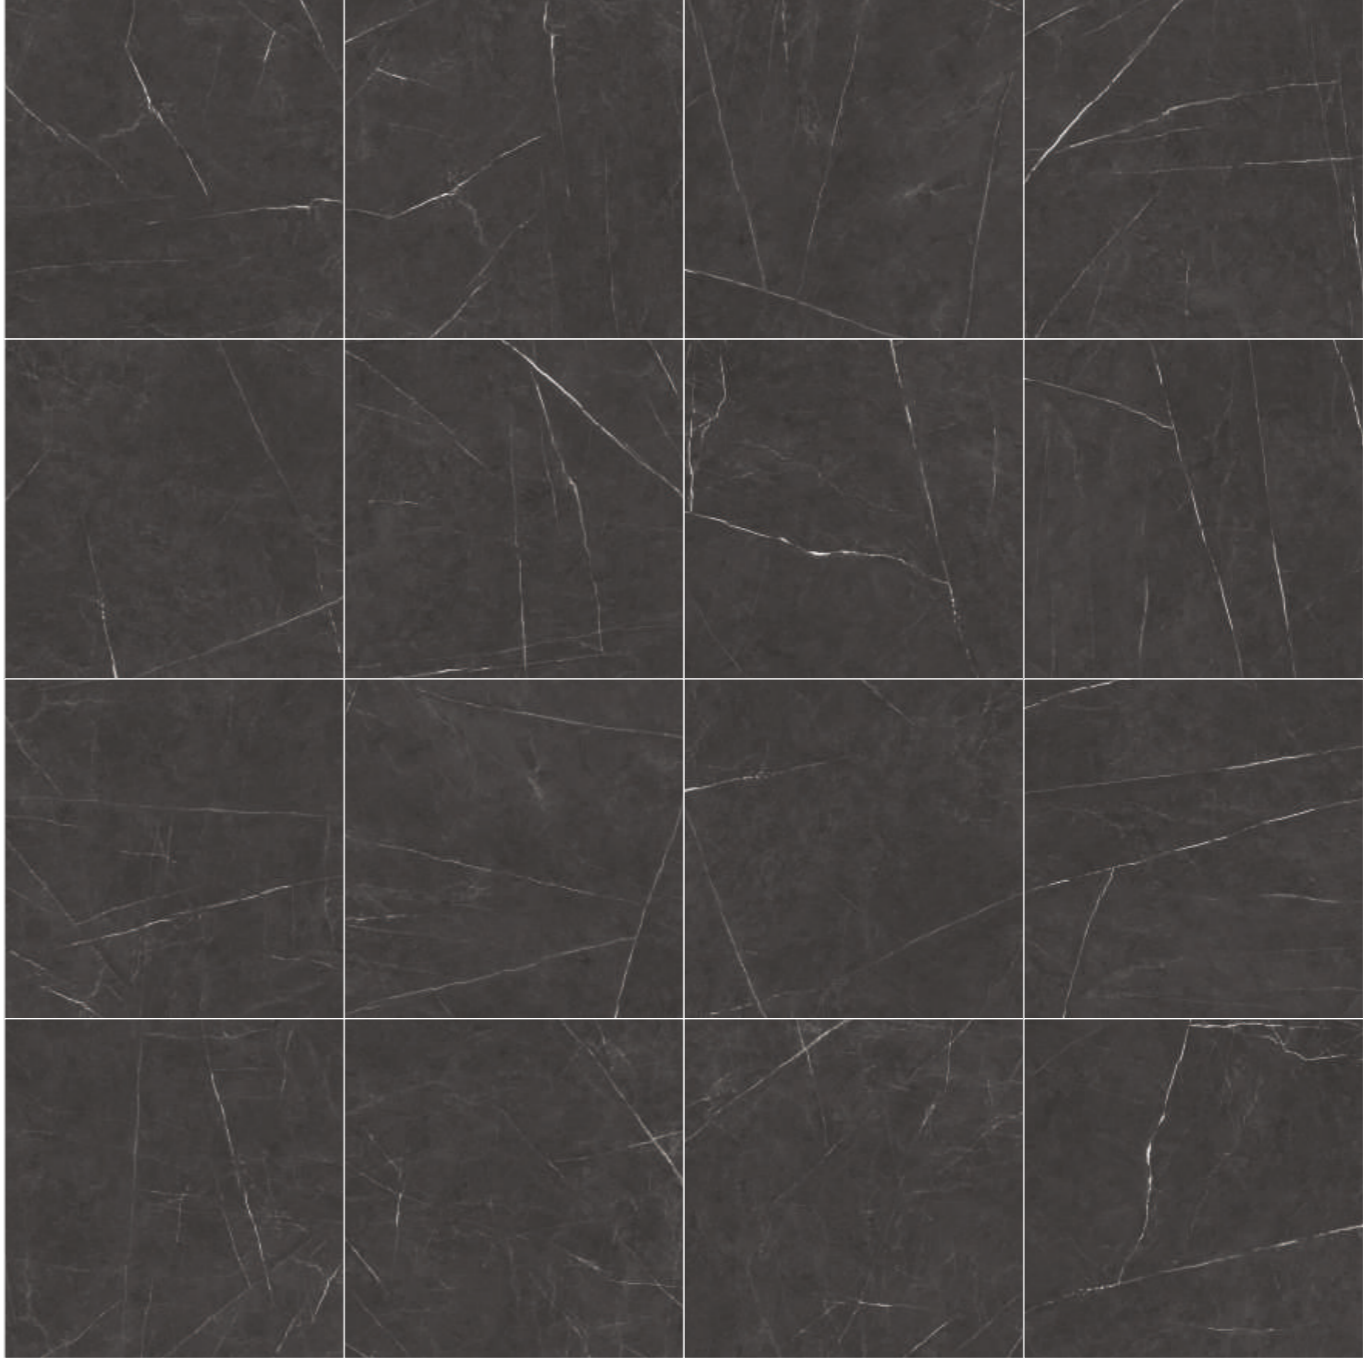

32 x 32 in / 80 x 80 cm | Pietra Black | High Glossy Rectified Tile | Random - 12