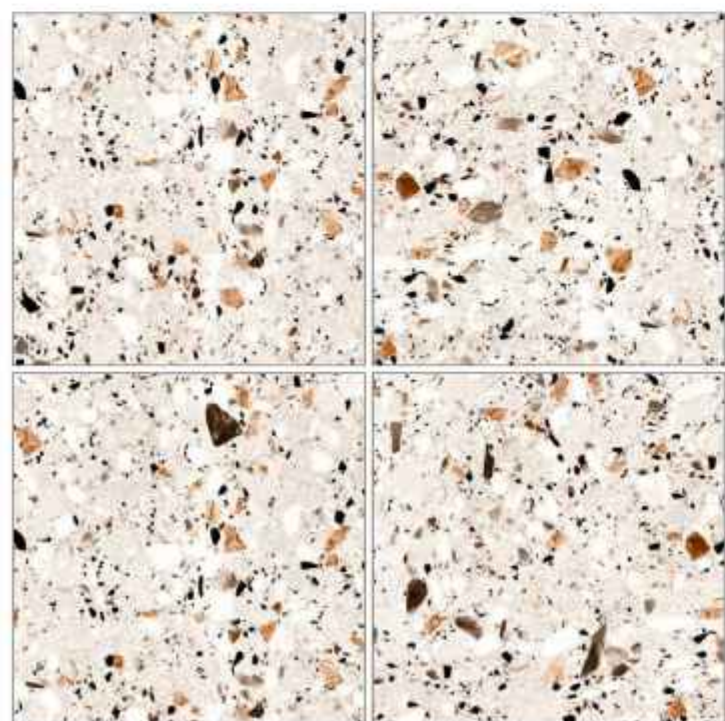

7006

FORMAT :
200X200MM

SURFACE :
MATT

AVAILABLE RANDOM
:04

VITRIFIED BODY