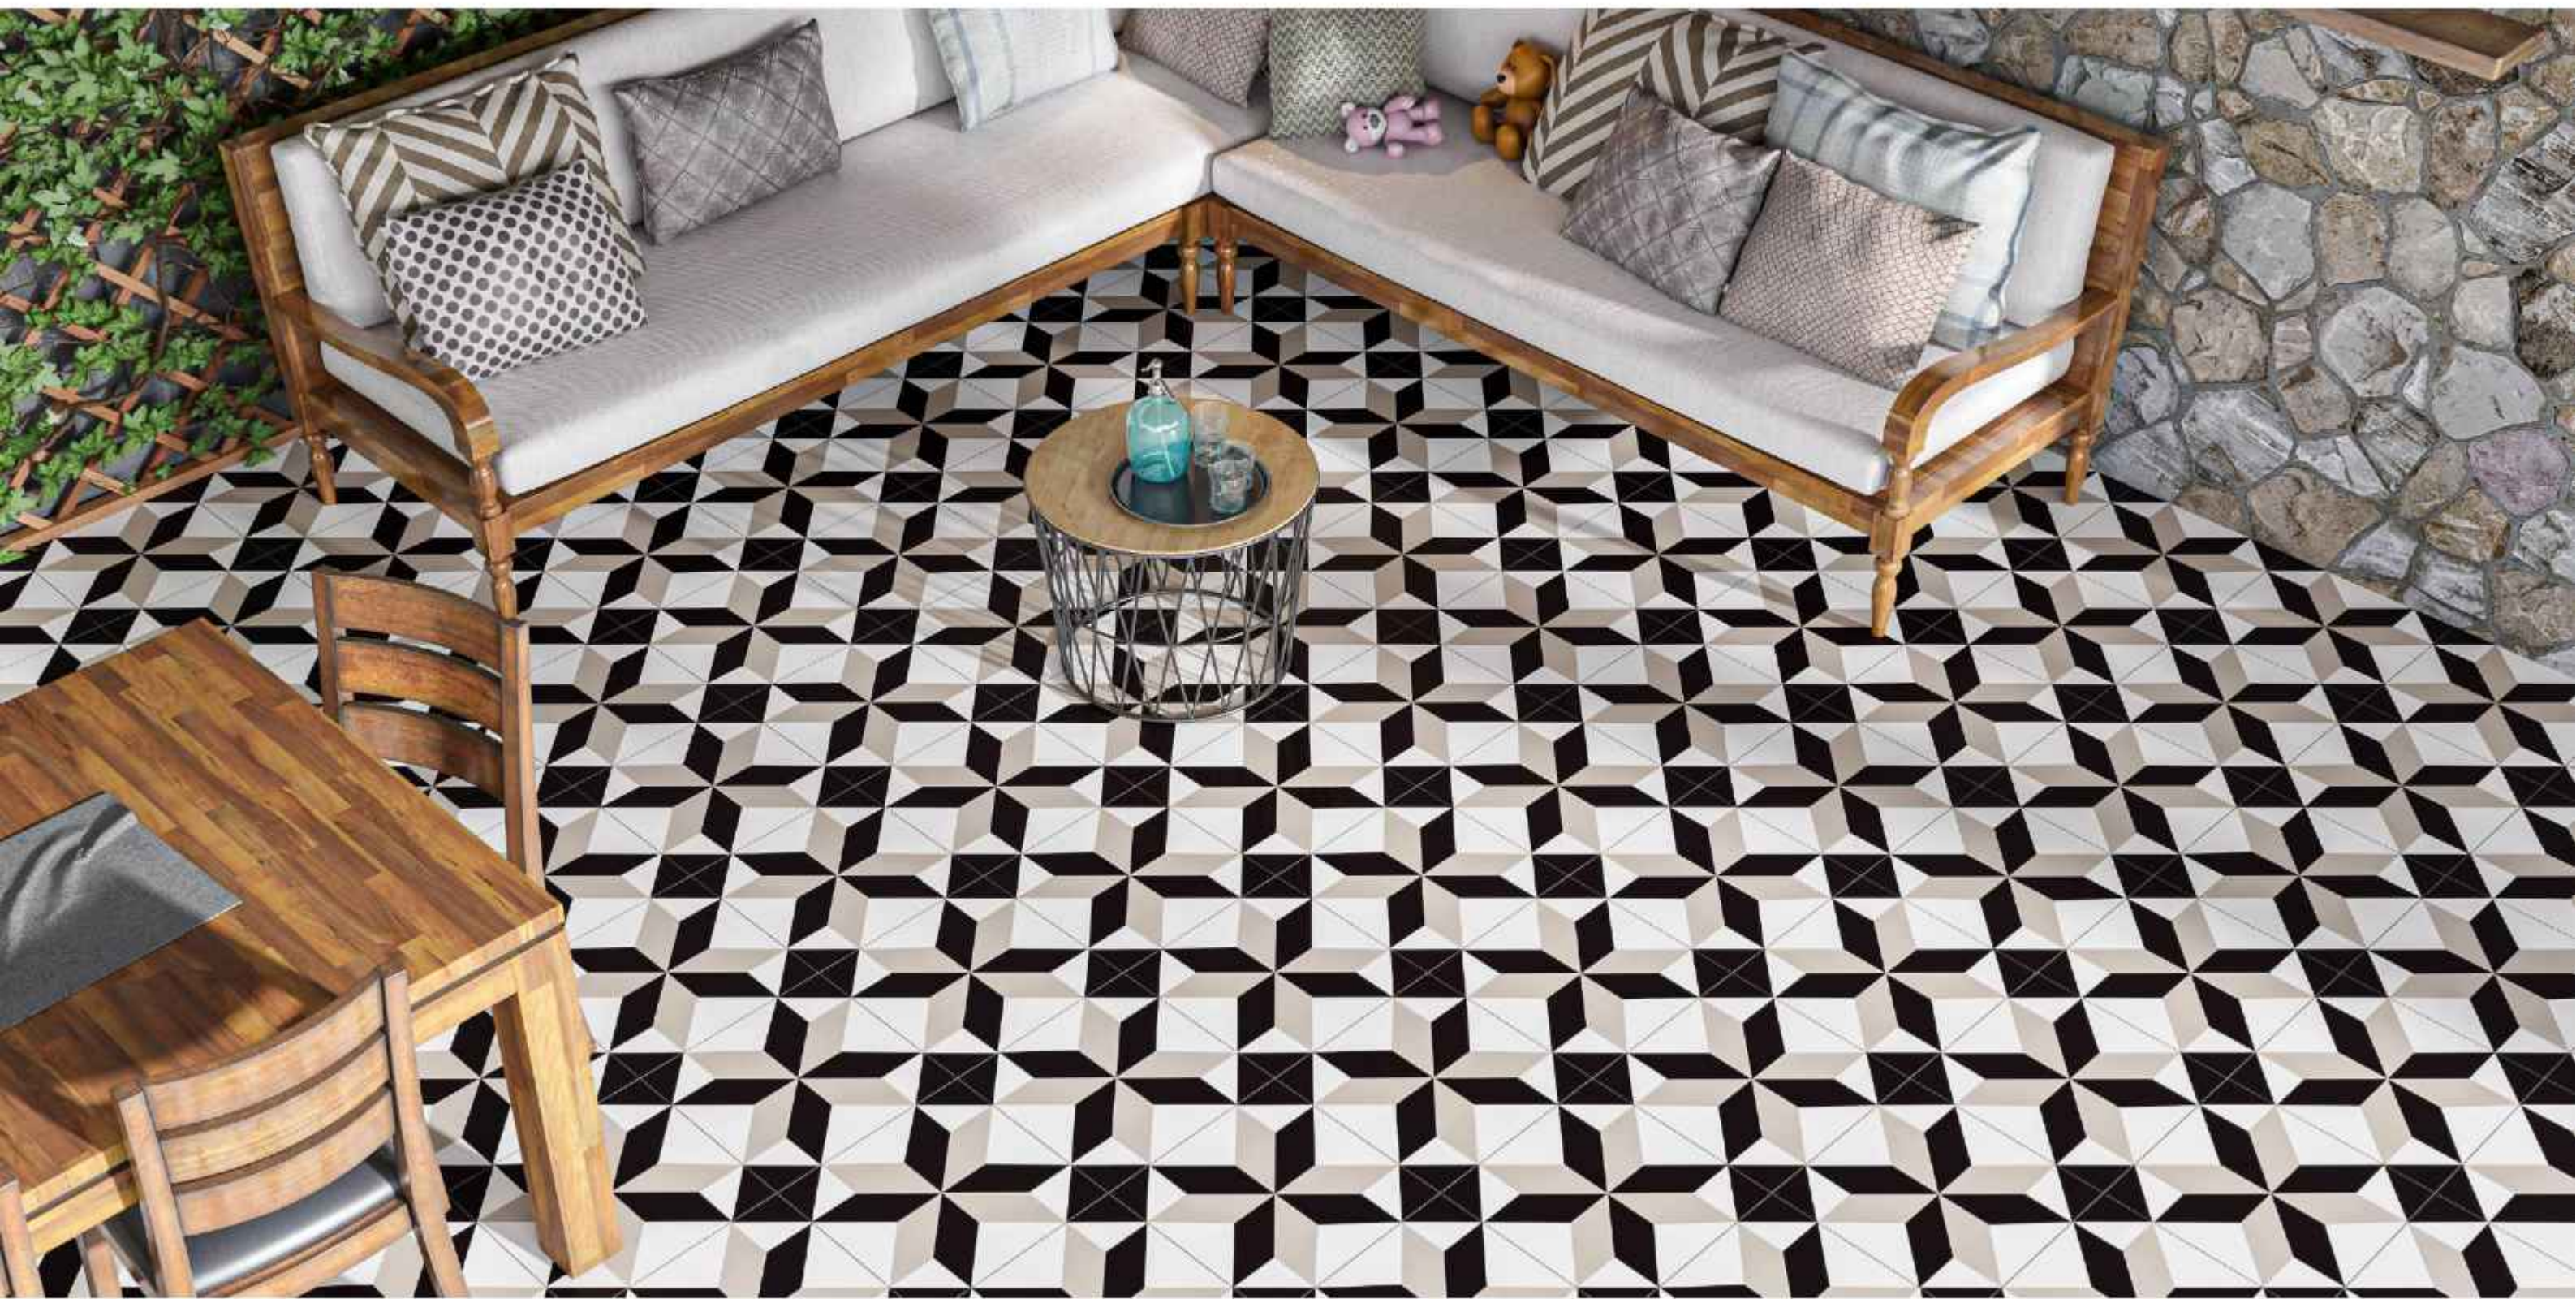

AVAILABLE RANDOM
:01

VITRIFIED BODY

3011

FORMAT :
200X200MM

SURFACE :
MATT

AVAILABLE RANDOM
:01

VITRIFIED BODY

3016