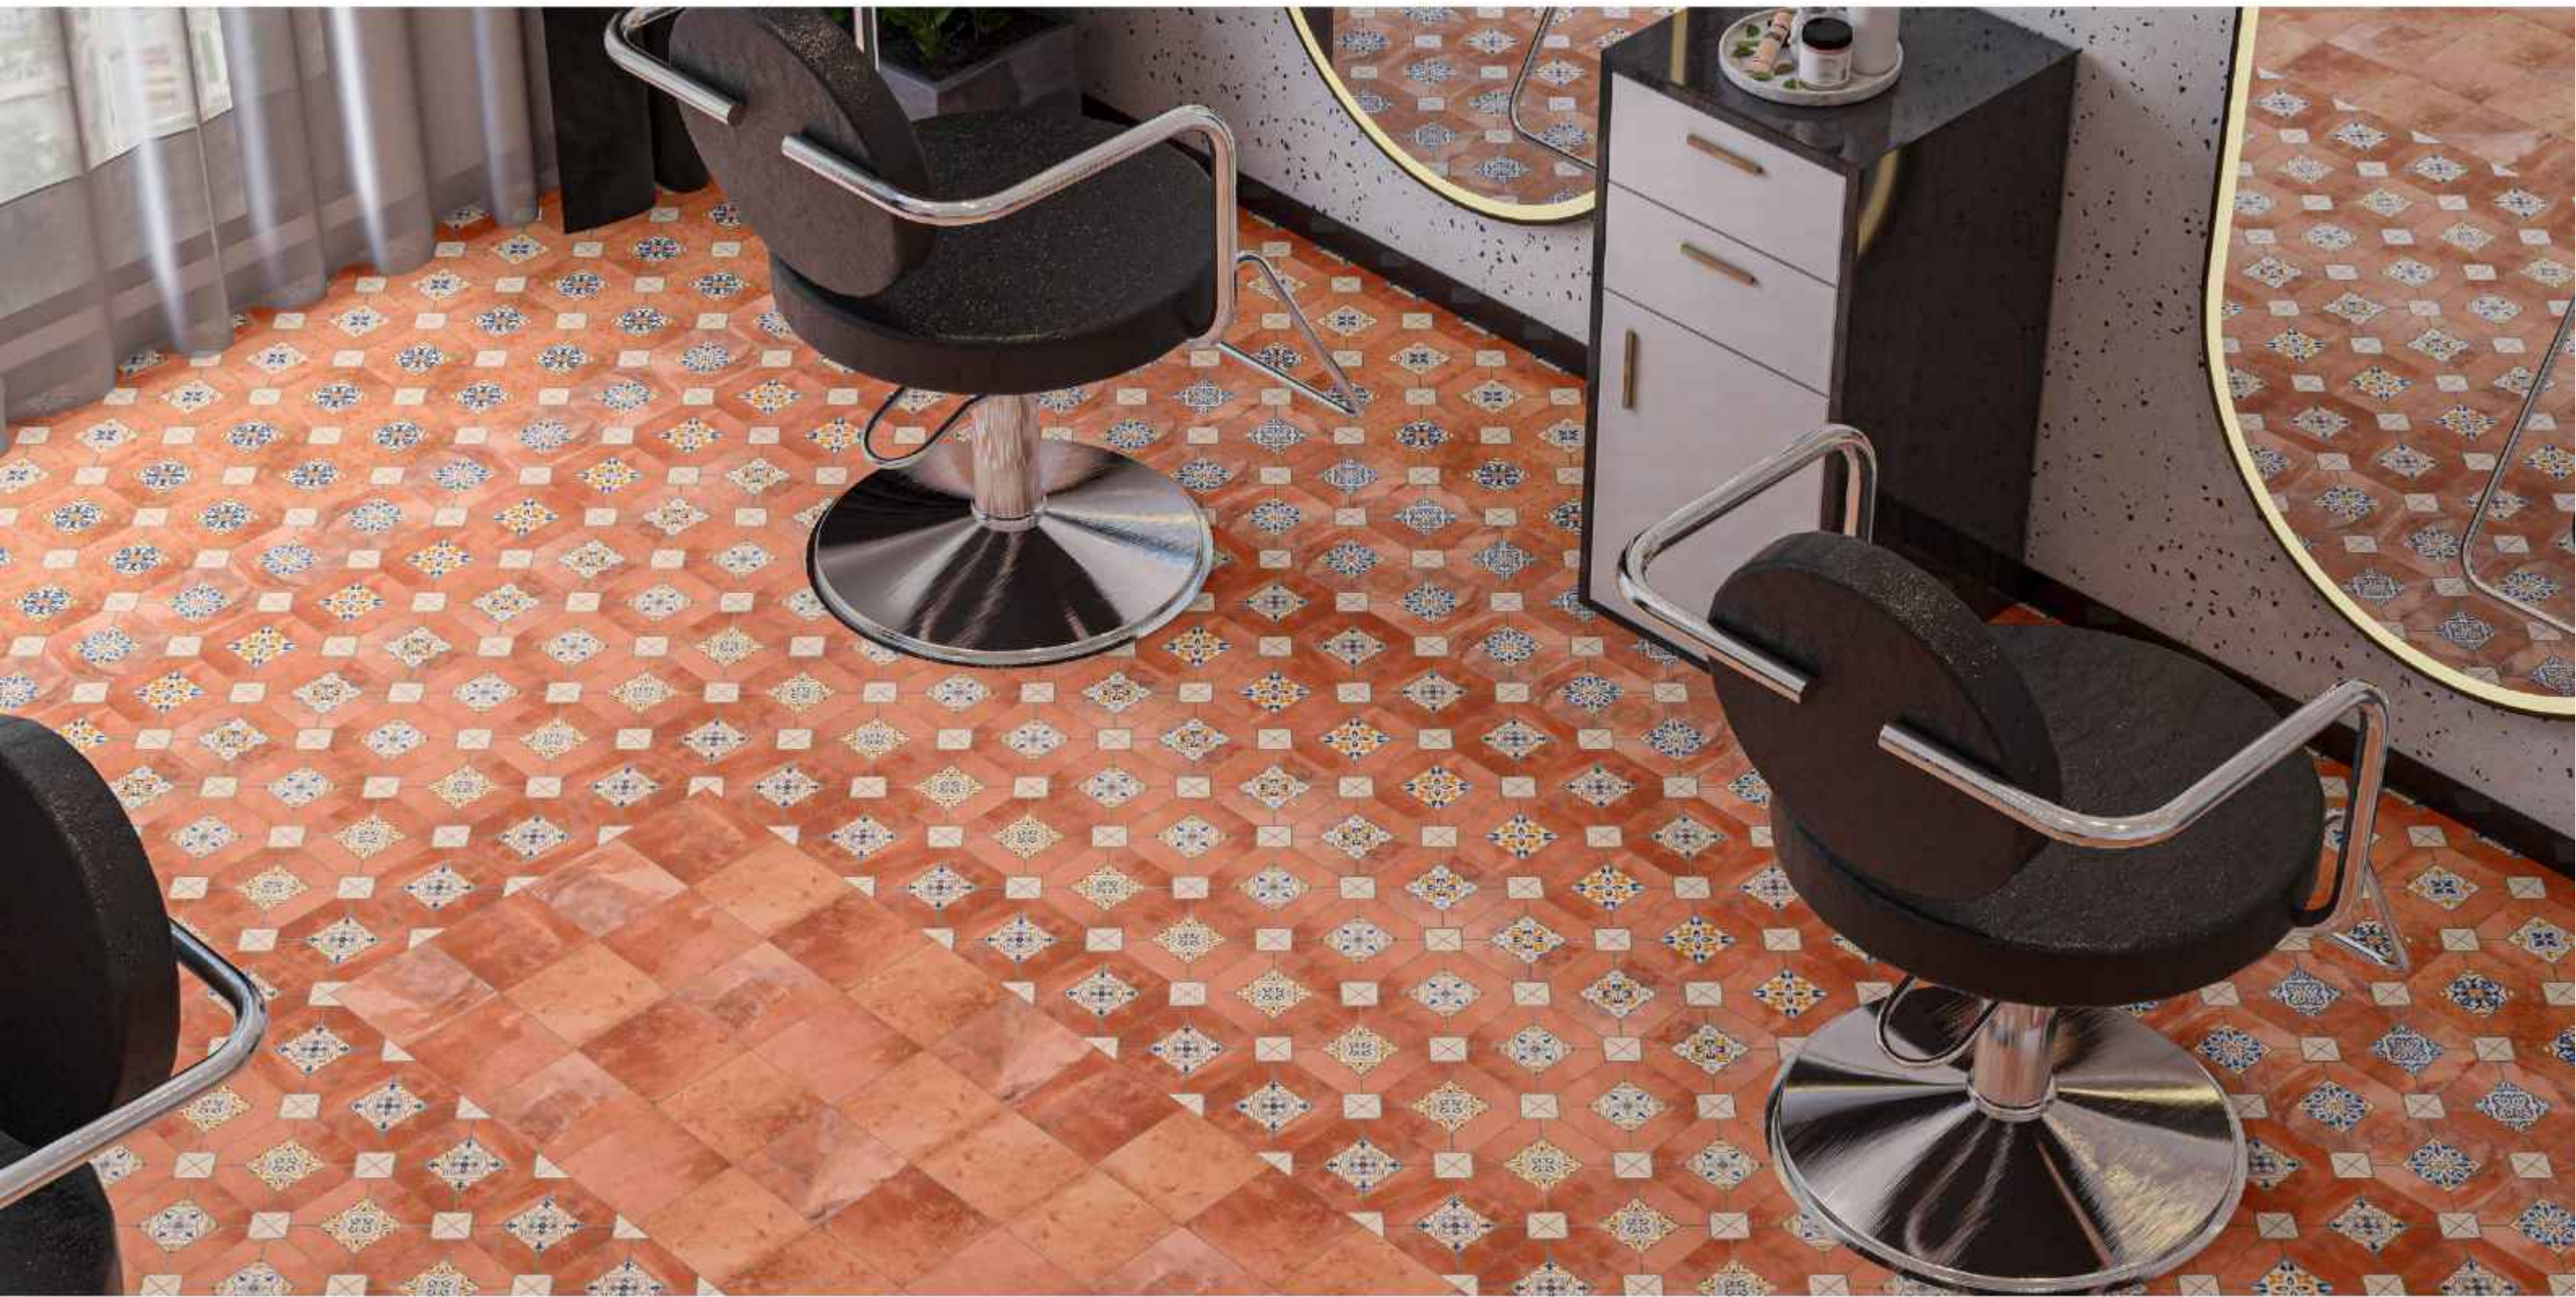

SURFACE :
MATT

AVAILABLE RANDOM
BASE : 10 | DECOR : 10

VITRIFIED BODY

20065

FORMAT :
200X200MM

SURFACE :
MATT

AVAILABLE RANDOM
: 04

VITRIFIED BODY