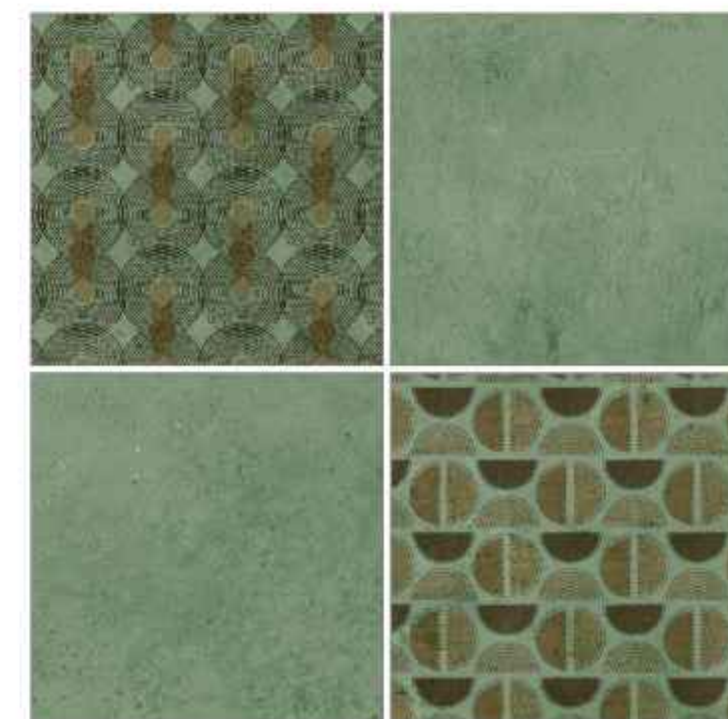

6004

BASE | DECOR

FORMAT :
200X200MM

SURFACE :
MATT

AVAILABLE RANDOM
BASE : 12 | DECOR : 08

VITRIFIED BODY