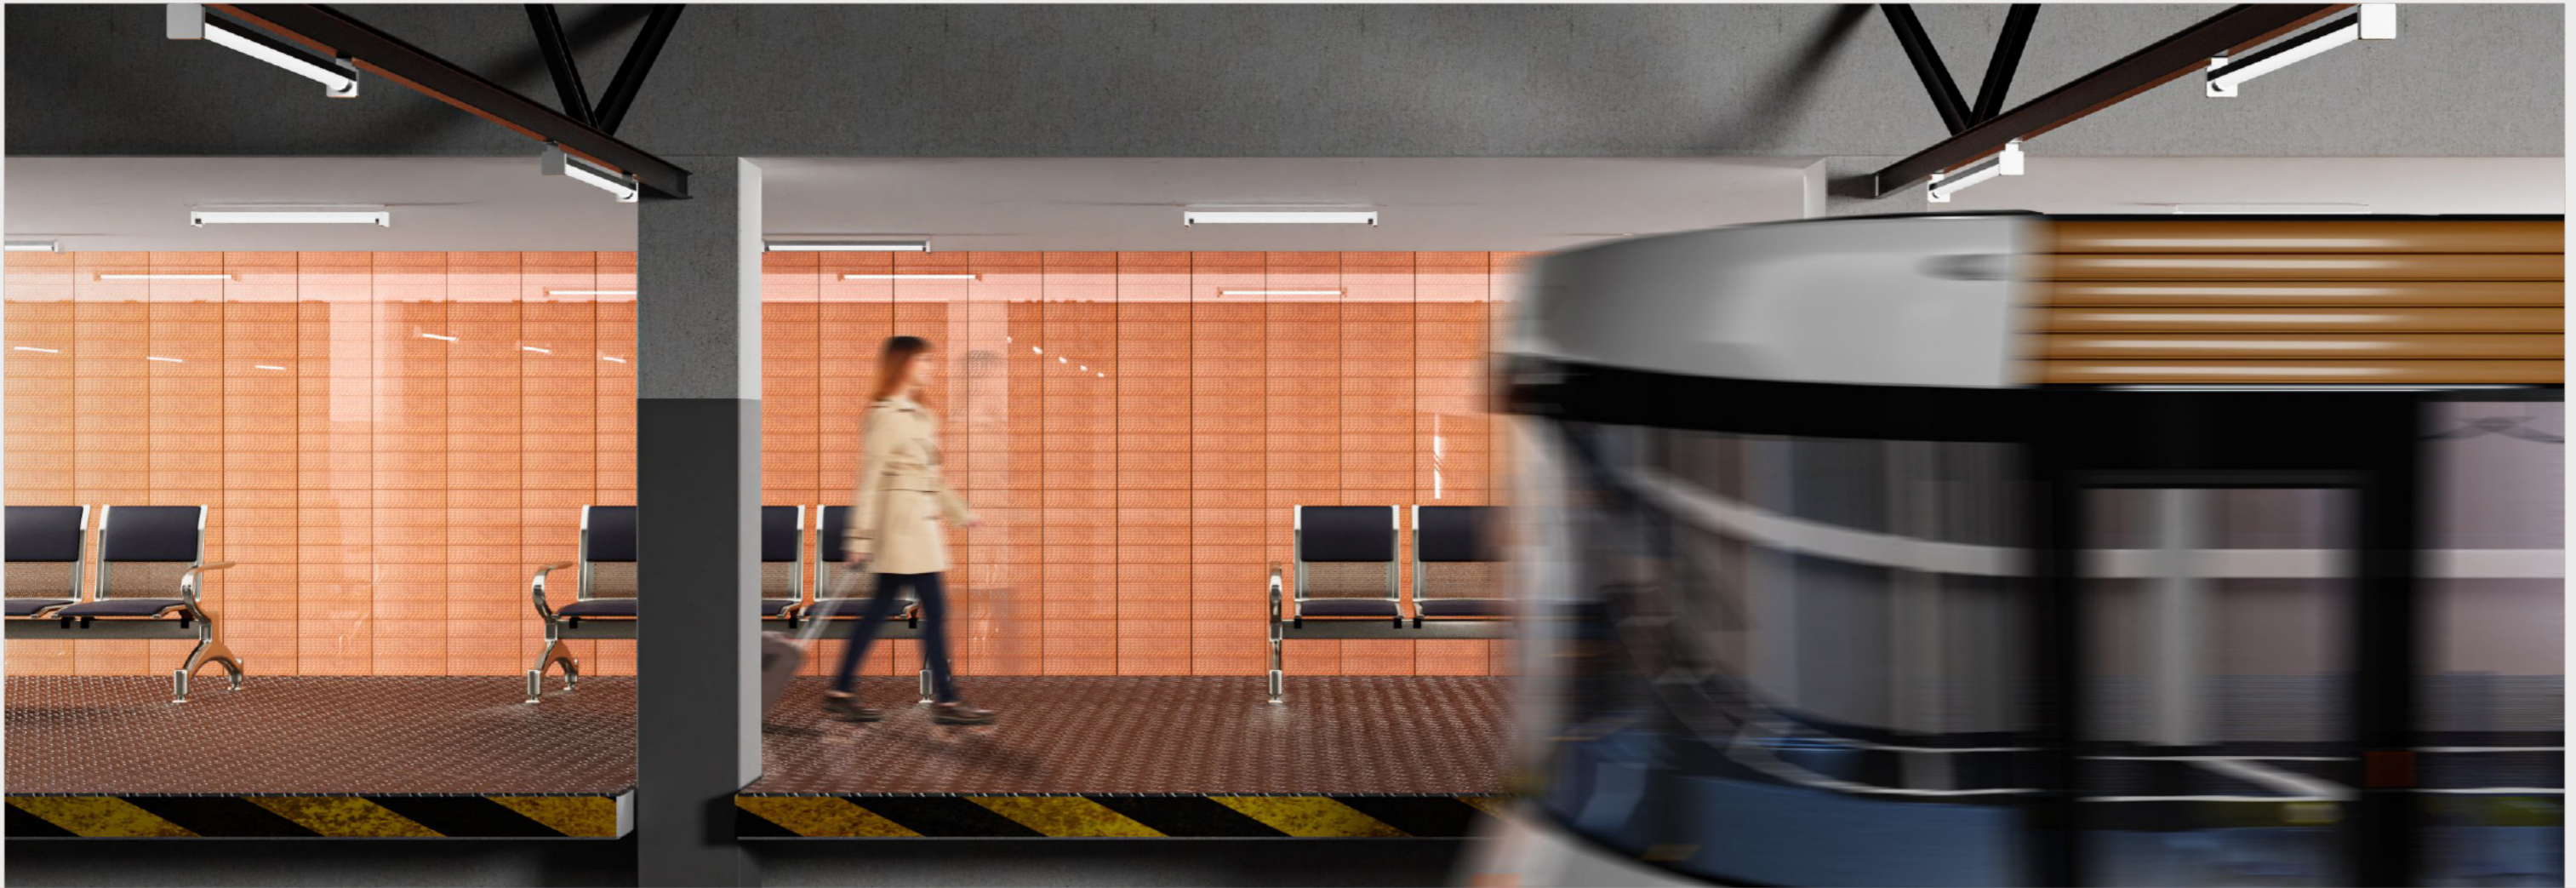

Gruppo Nueva™

SUBWAY
COLLECTION 2024

SUBWAY DESIGN

Discover the world of Tile

Subway tile has a timeless and unobtrusive appearance that works well in various settings, from ultra-modern to traditional. In general, subway tiles are rectangular and tiny to medium in size. In glossy, undulated, matte, and beveled surfaces, we provide the broadest selection of subway/metro tiles. These tiles are perfect for any space because it gives a luxurious feel.

GLOSSY FINISH

Something you cannot Forget

MATT FINISH

Beautiful tiles like never Before

FINISHES

All of the Magnificence is Yours

One of the most popular tiles for home décor and some commercial areas is the distinctive matte tile because of its matte finish, rough surface to suit a slippery environment, and sturdy and durable qualities. Installing Matte tiles on a wall or floor can provide a trendy and beautiful appearance to any space.