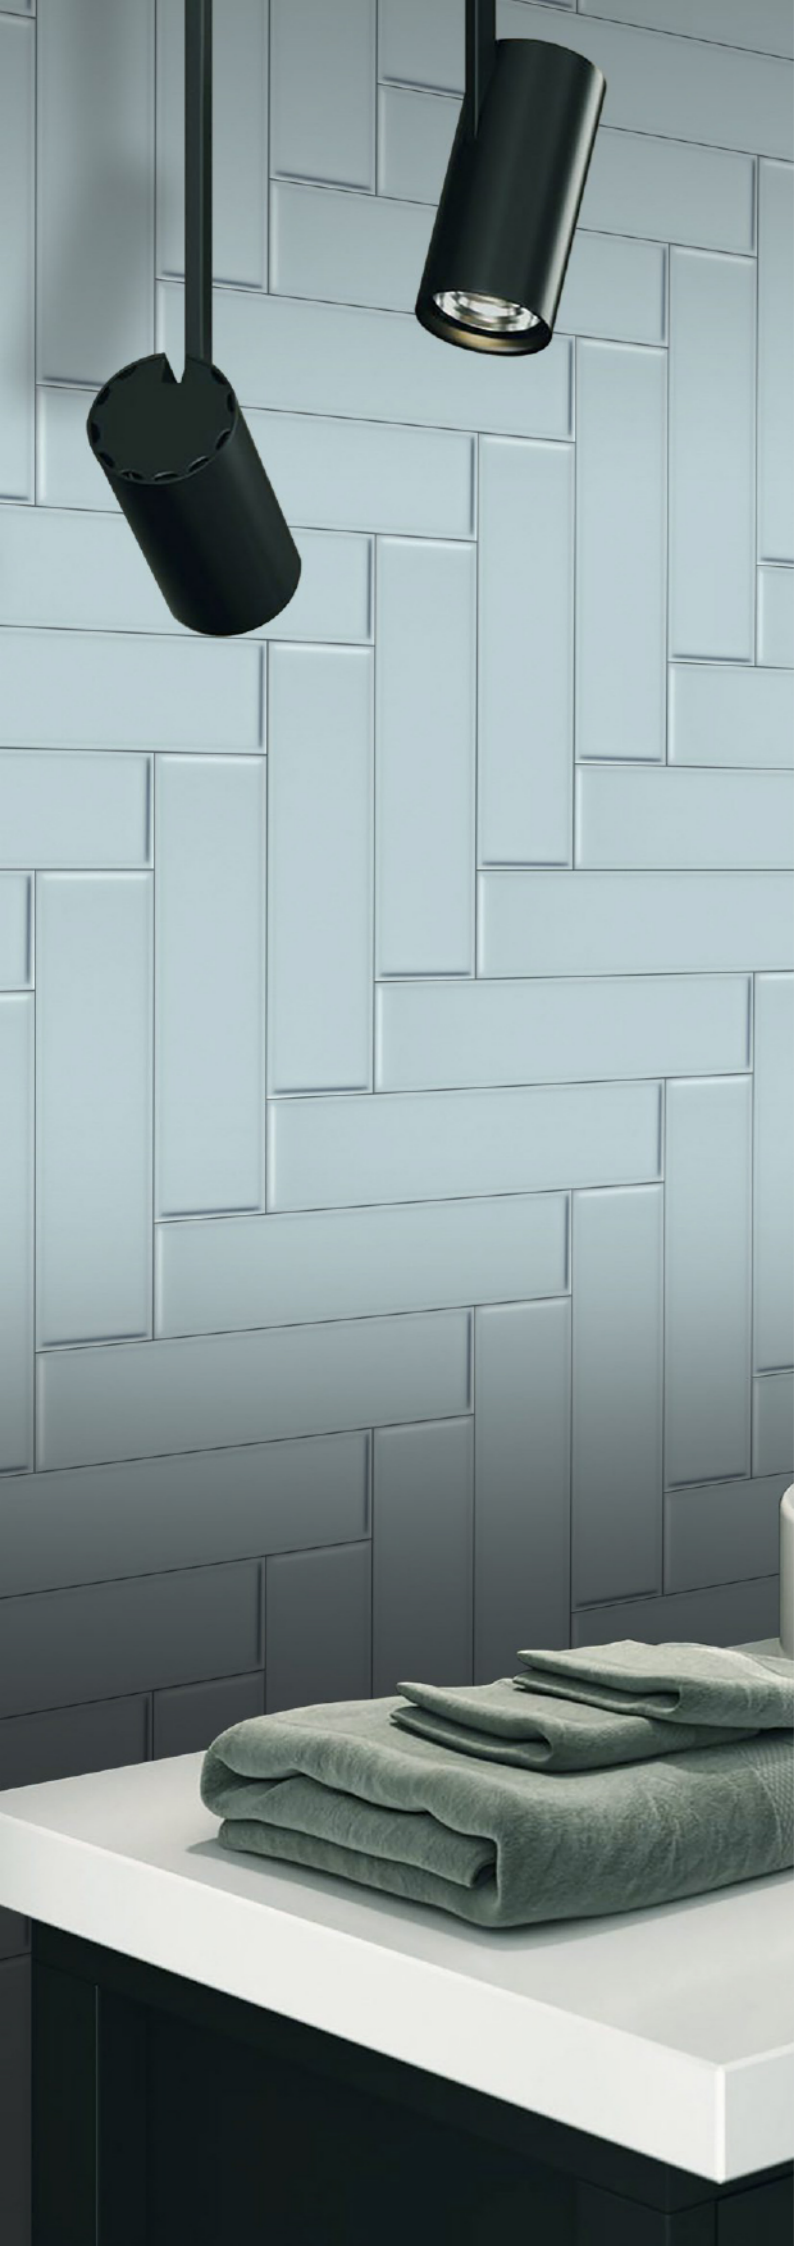

FLUTE PUNCH - (75x300)

SHALLOW PUNCH - (65x260)

MATT

GLOSSY

FOREST GREEN

WHITE

FOREST GREEN

WHITE