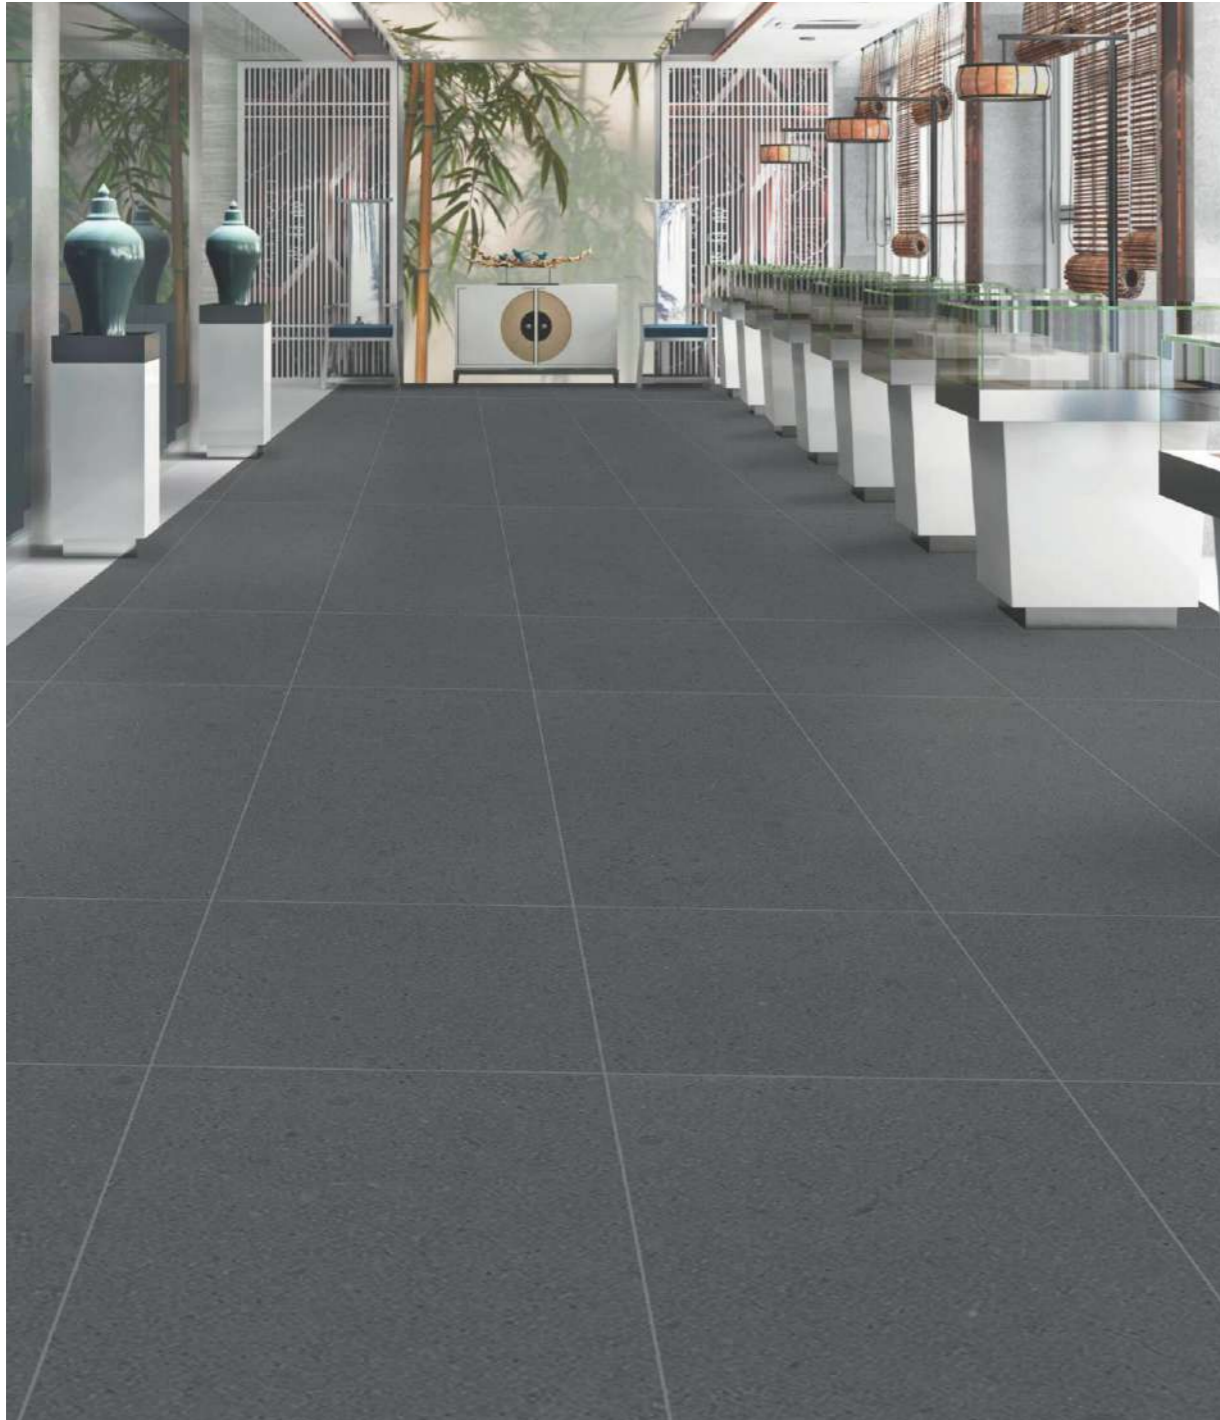

CORE STONE OLIVE

60x60cm | 60x120cm : 8.5mm & 20mm Thickness

60x90cm : 20mm Thickness