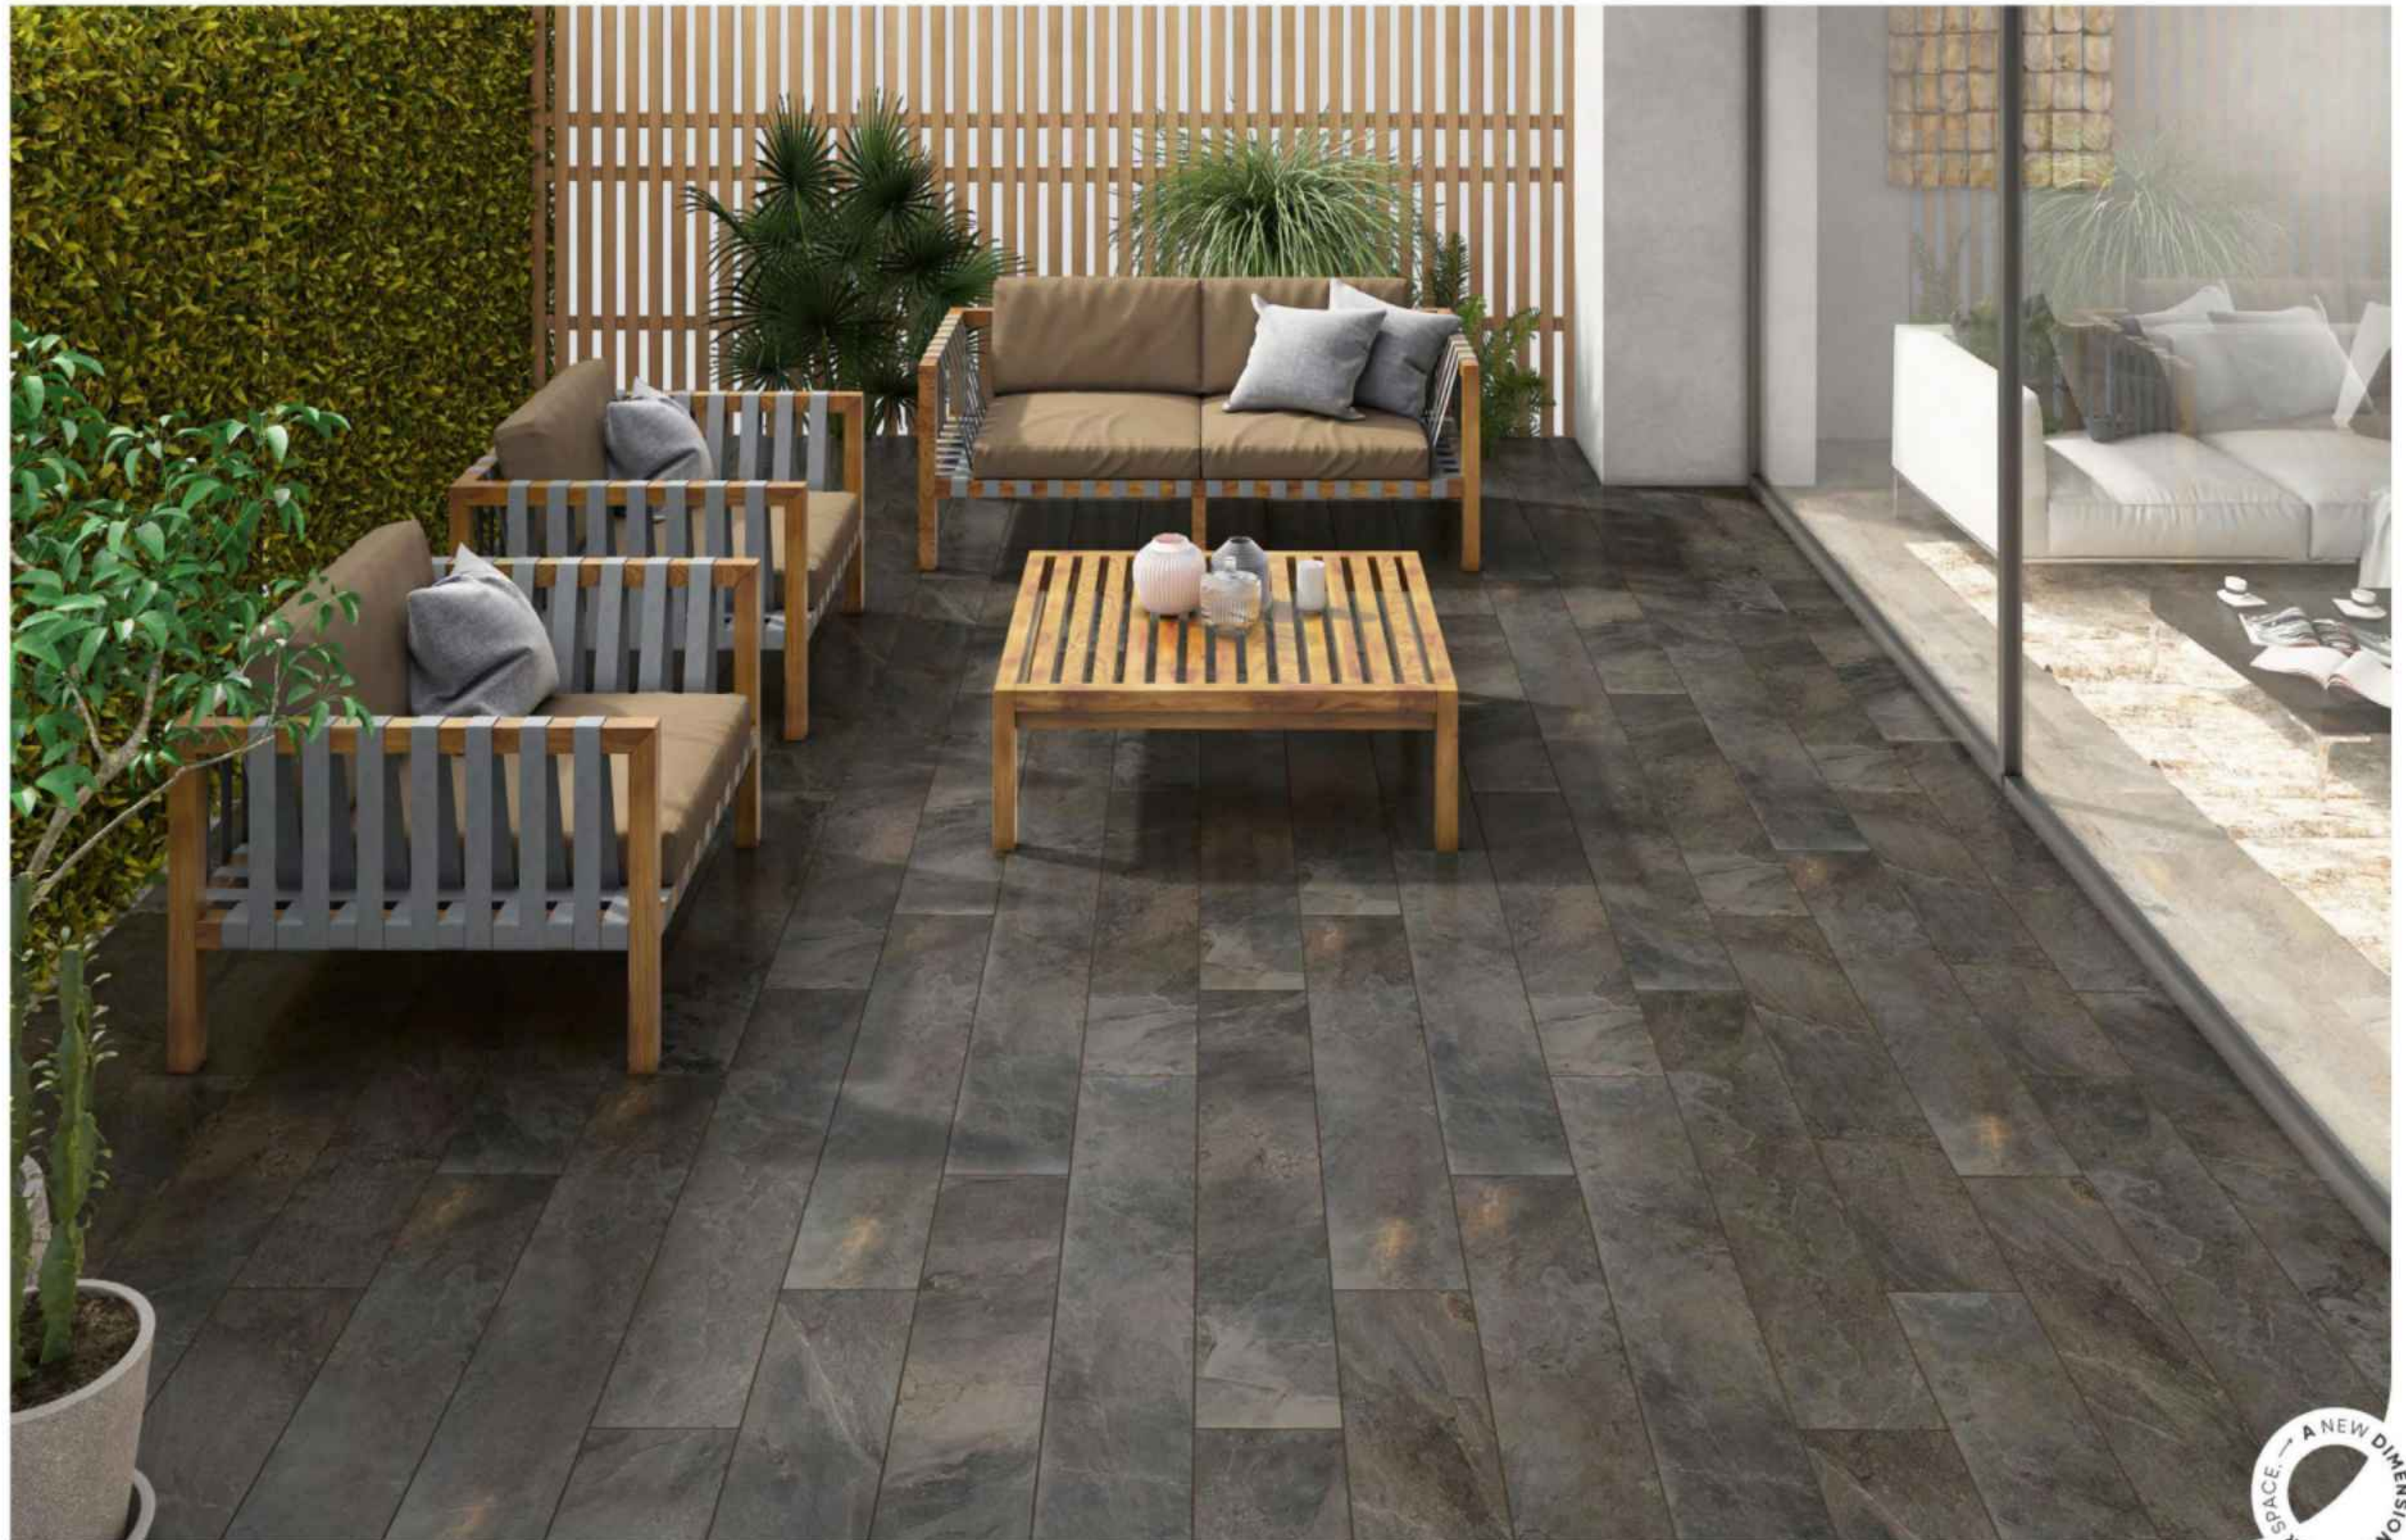

RUST COPPER

GruppoNueva™