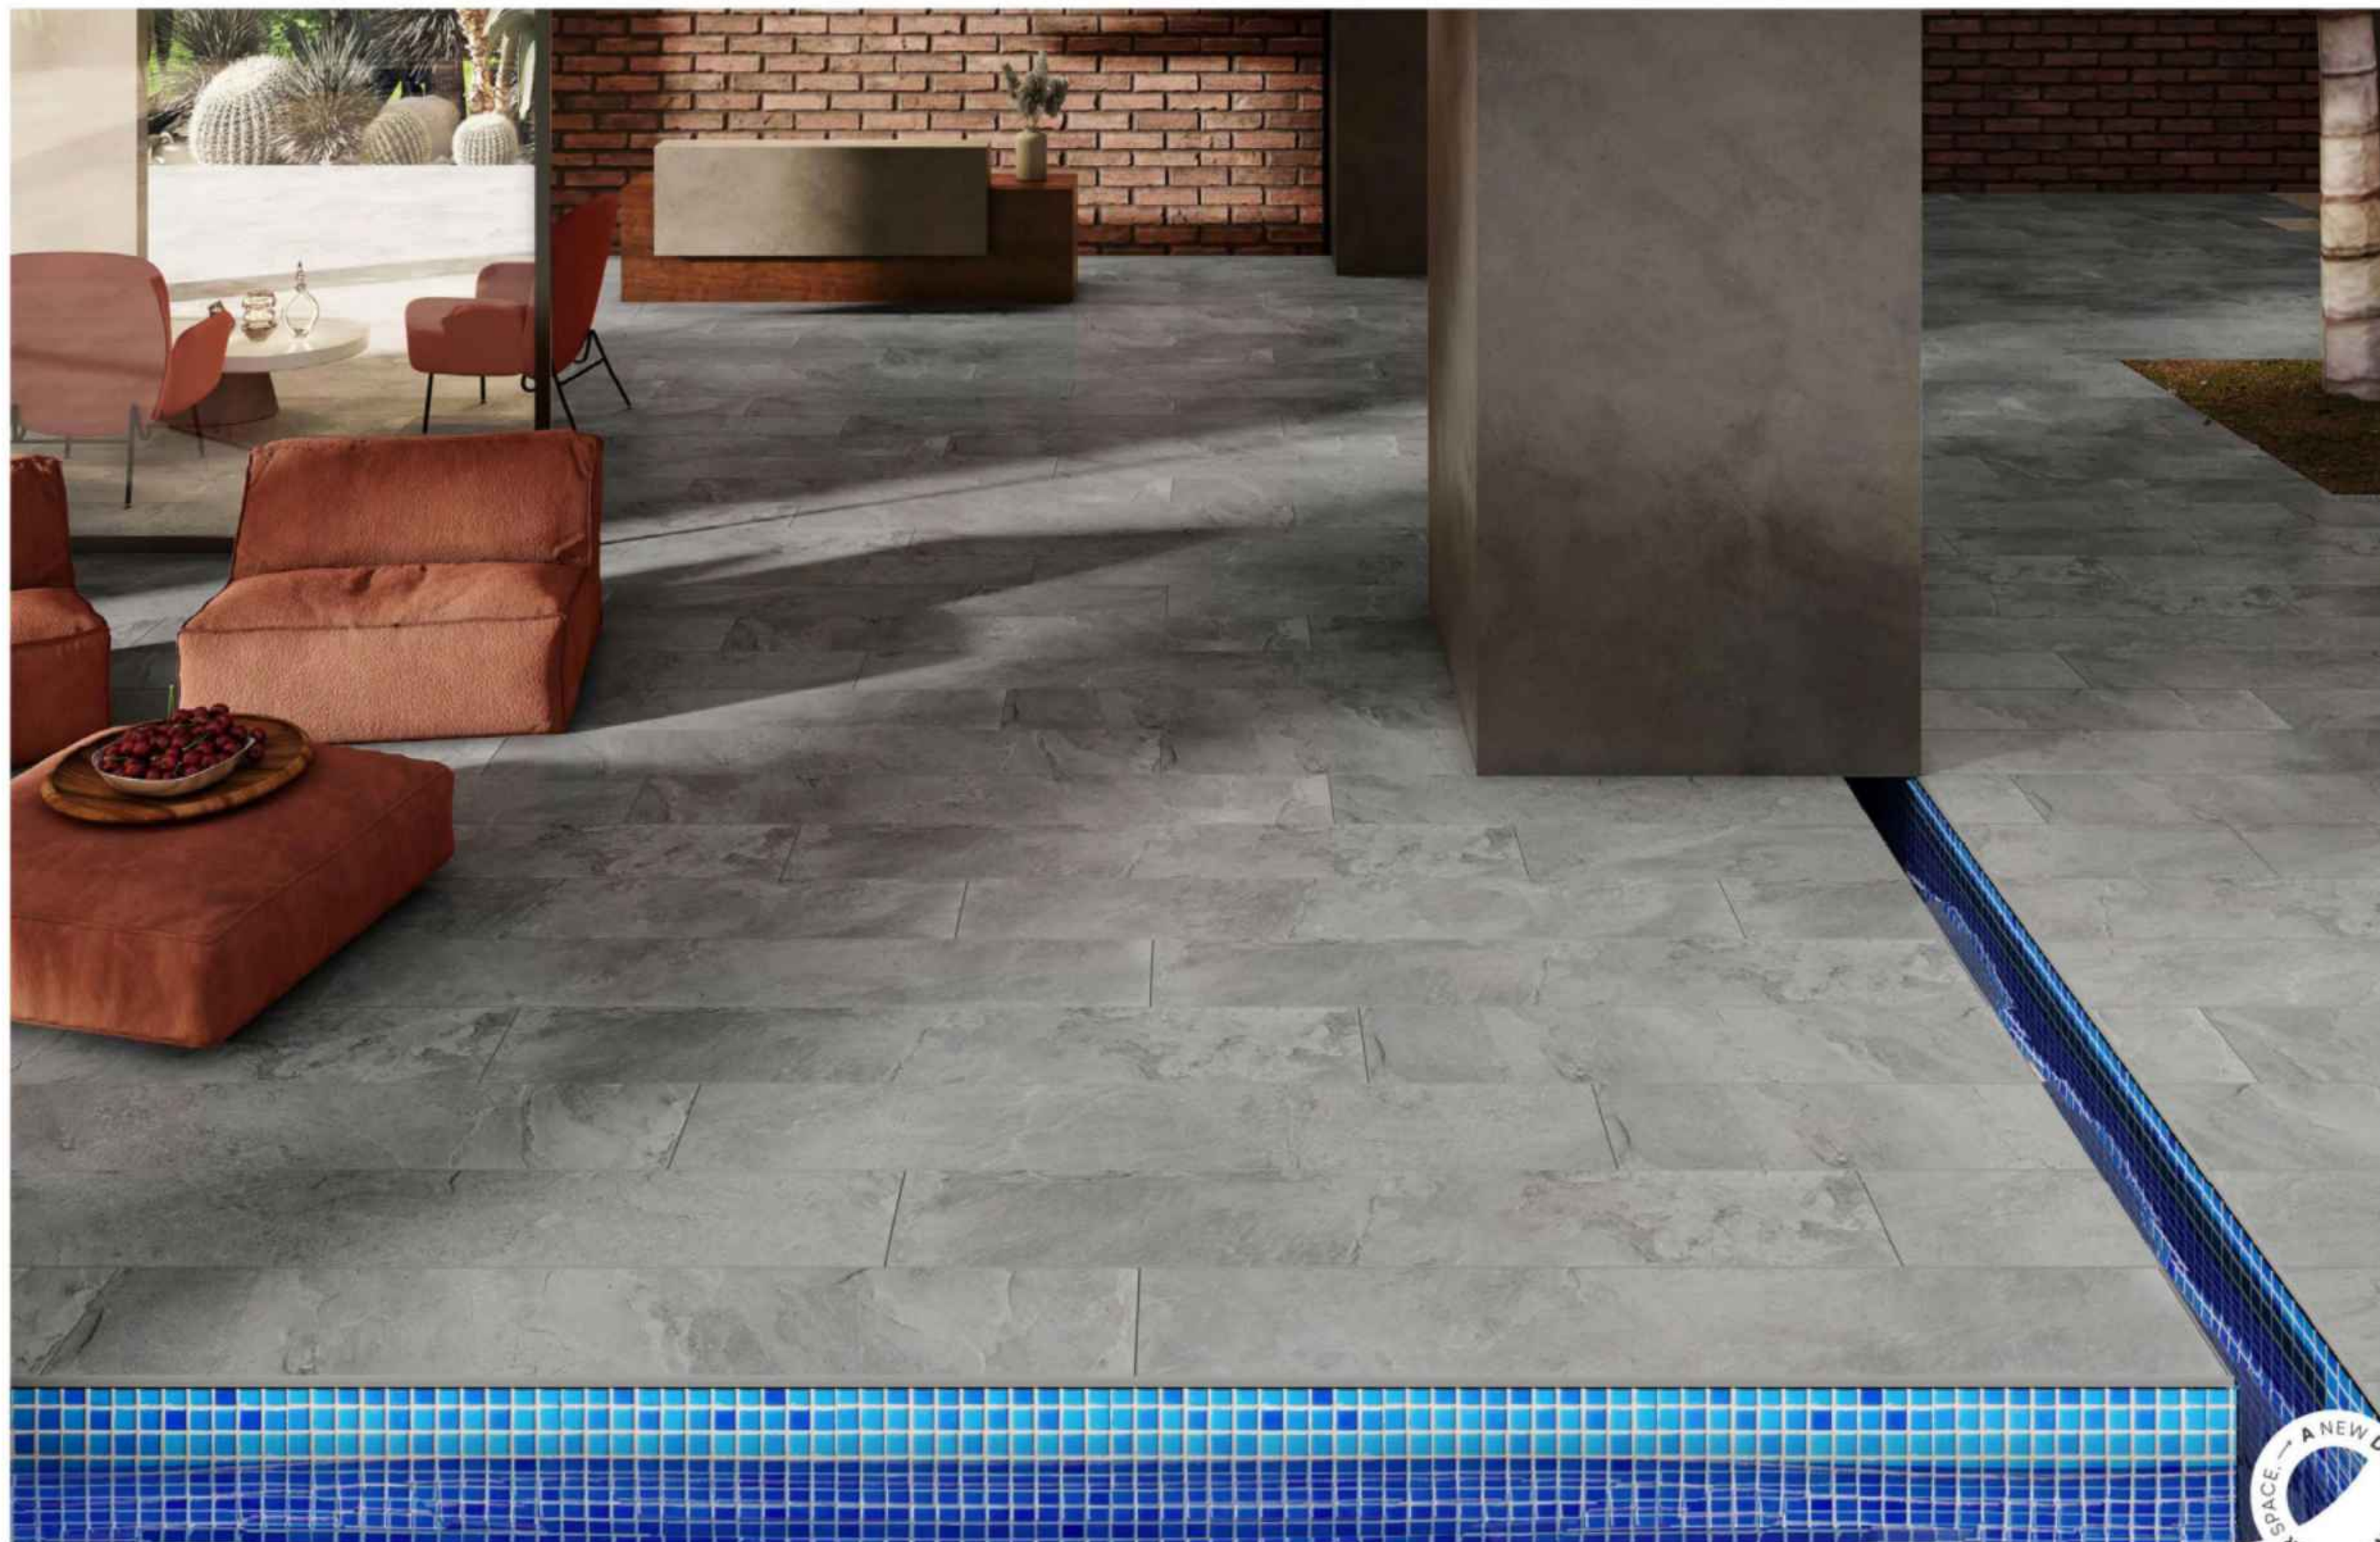

MINT ANTHRACITA

GruppoNueva™

A NEW DIMENSION TO YOUR SPACE.