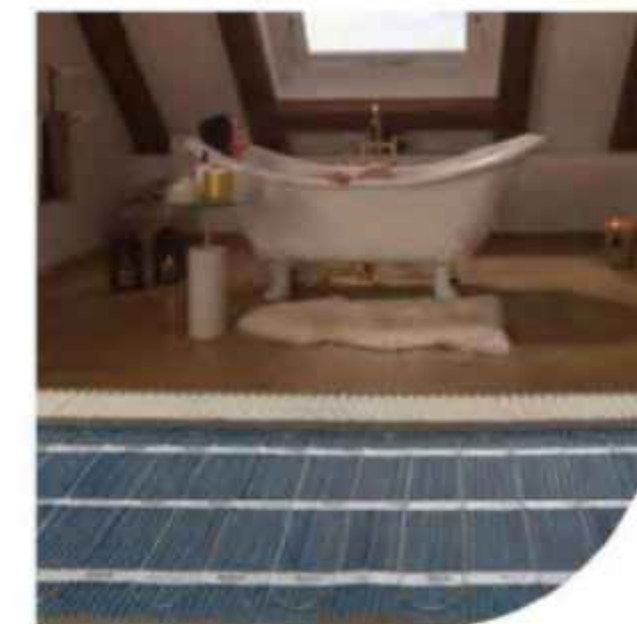

EASY CLEANING

Zero surface porosity and high resistance to regular cleaning products.

DAMP PROOF

Moisture proof with Zero surface porosity. This makes the material ideal for wet areas such as bathrooms and kitchens: water absorption is very low at <math><0.1\%</math>, making it a safe option for preventing falls (Antislip) as well as for any area subject to average levels of pedestrian traffic.