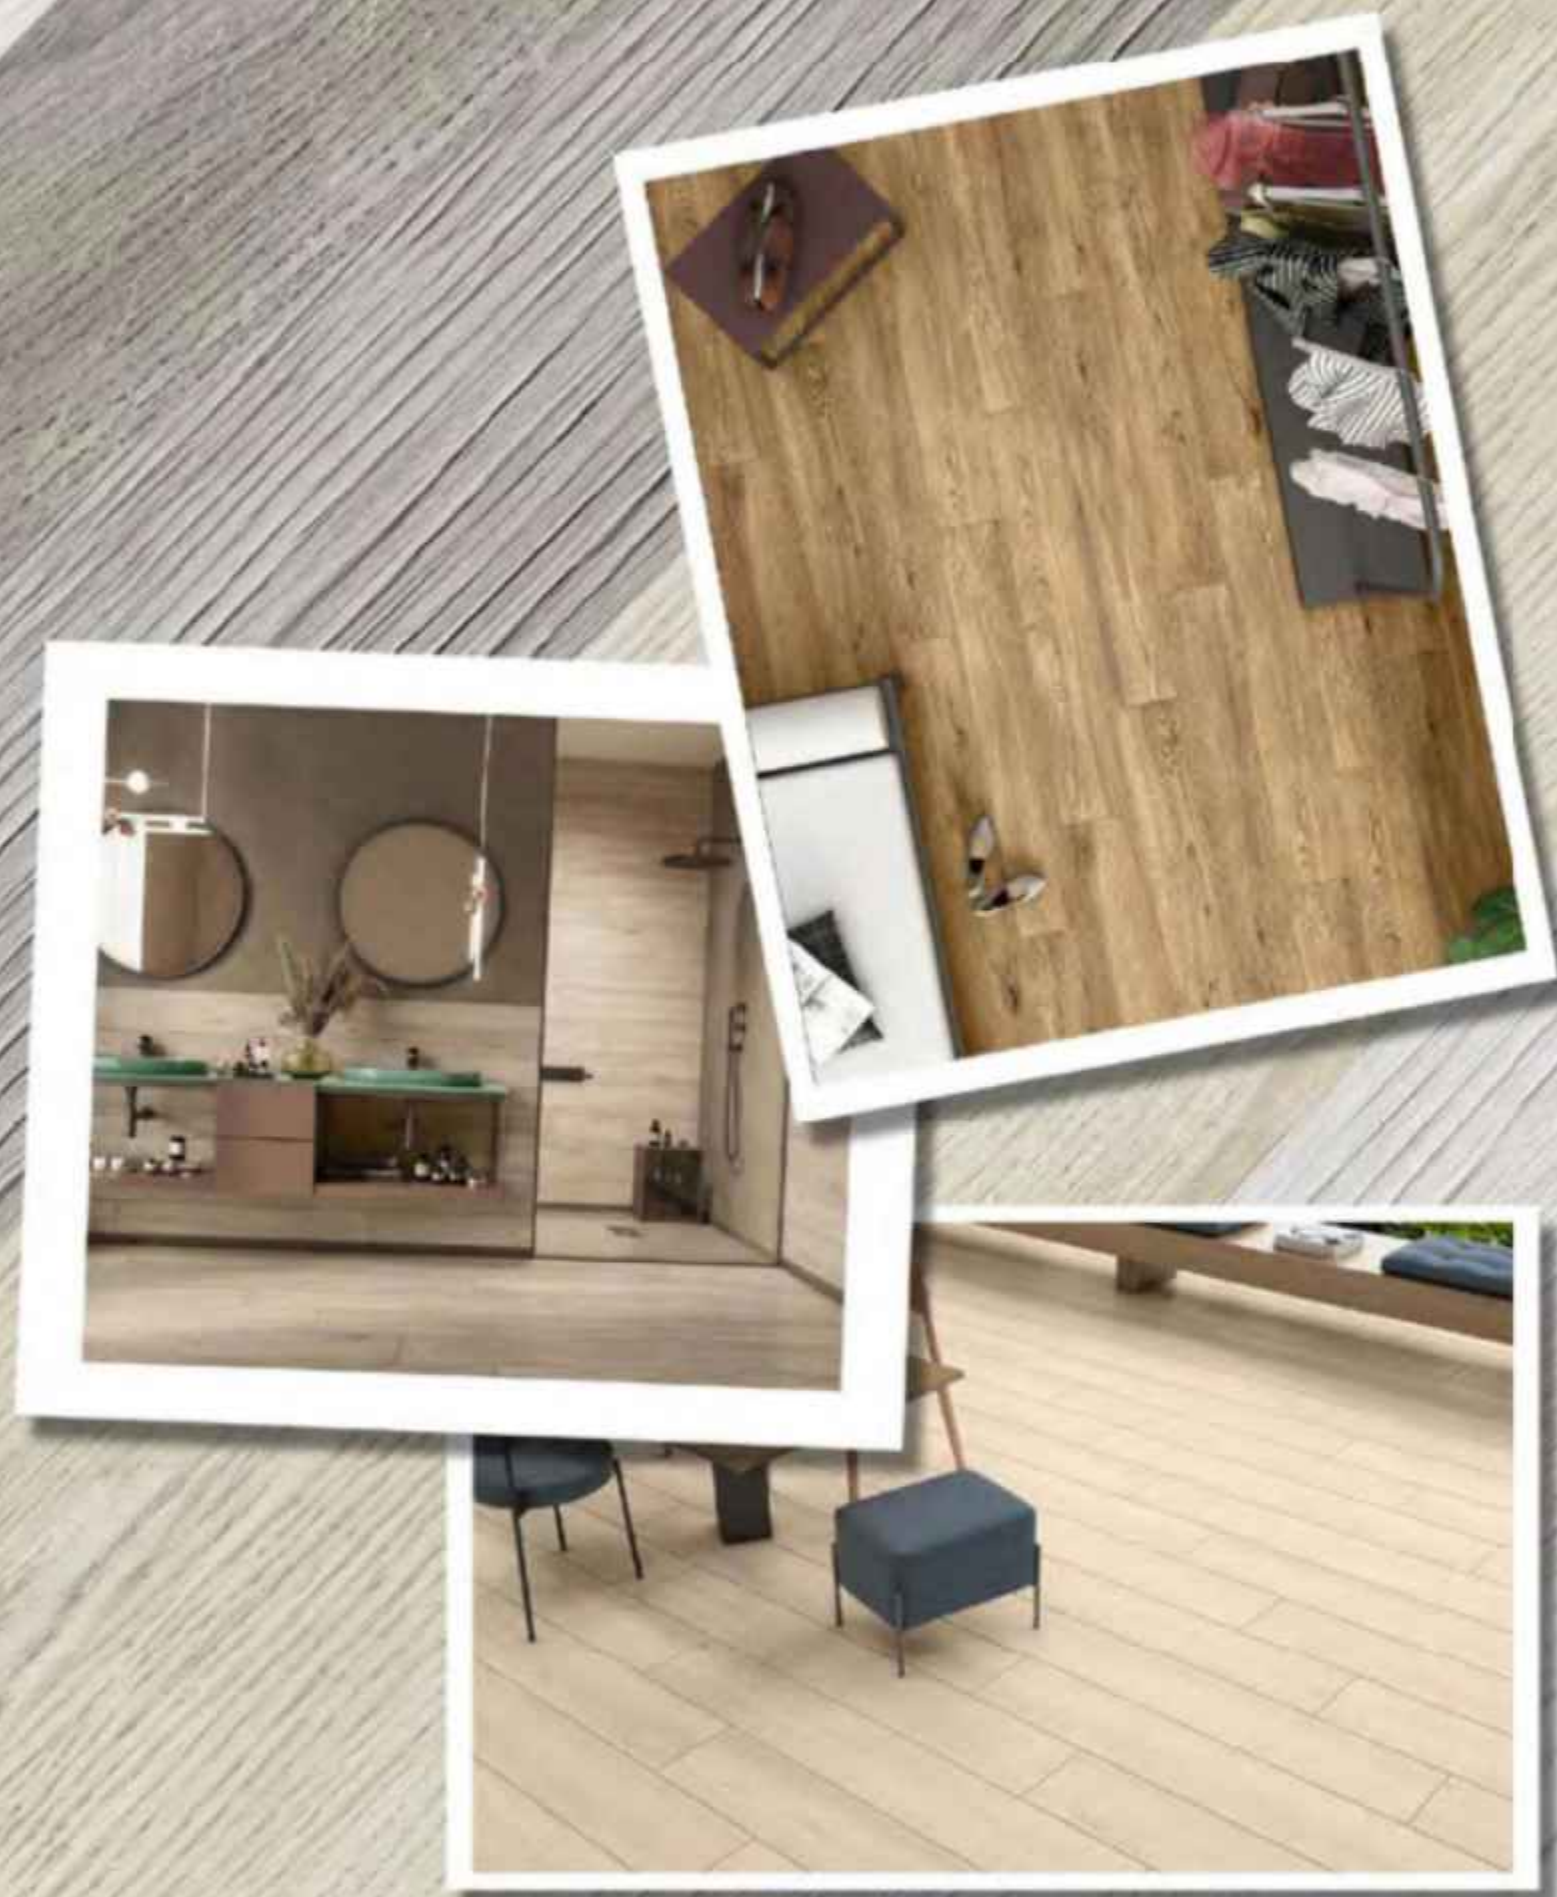

MISSOURI

Series

200X
1200MM

Gruppo Nueva^{TM}

G O O D
W O O D