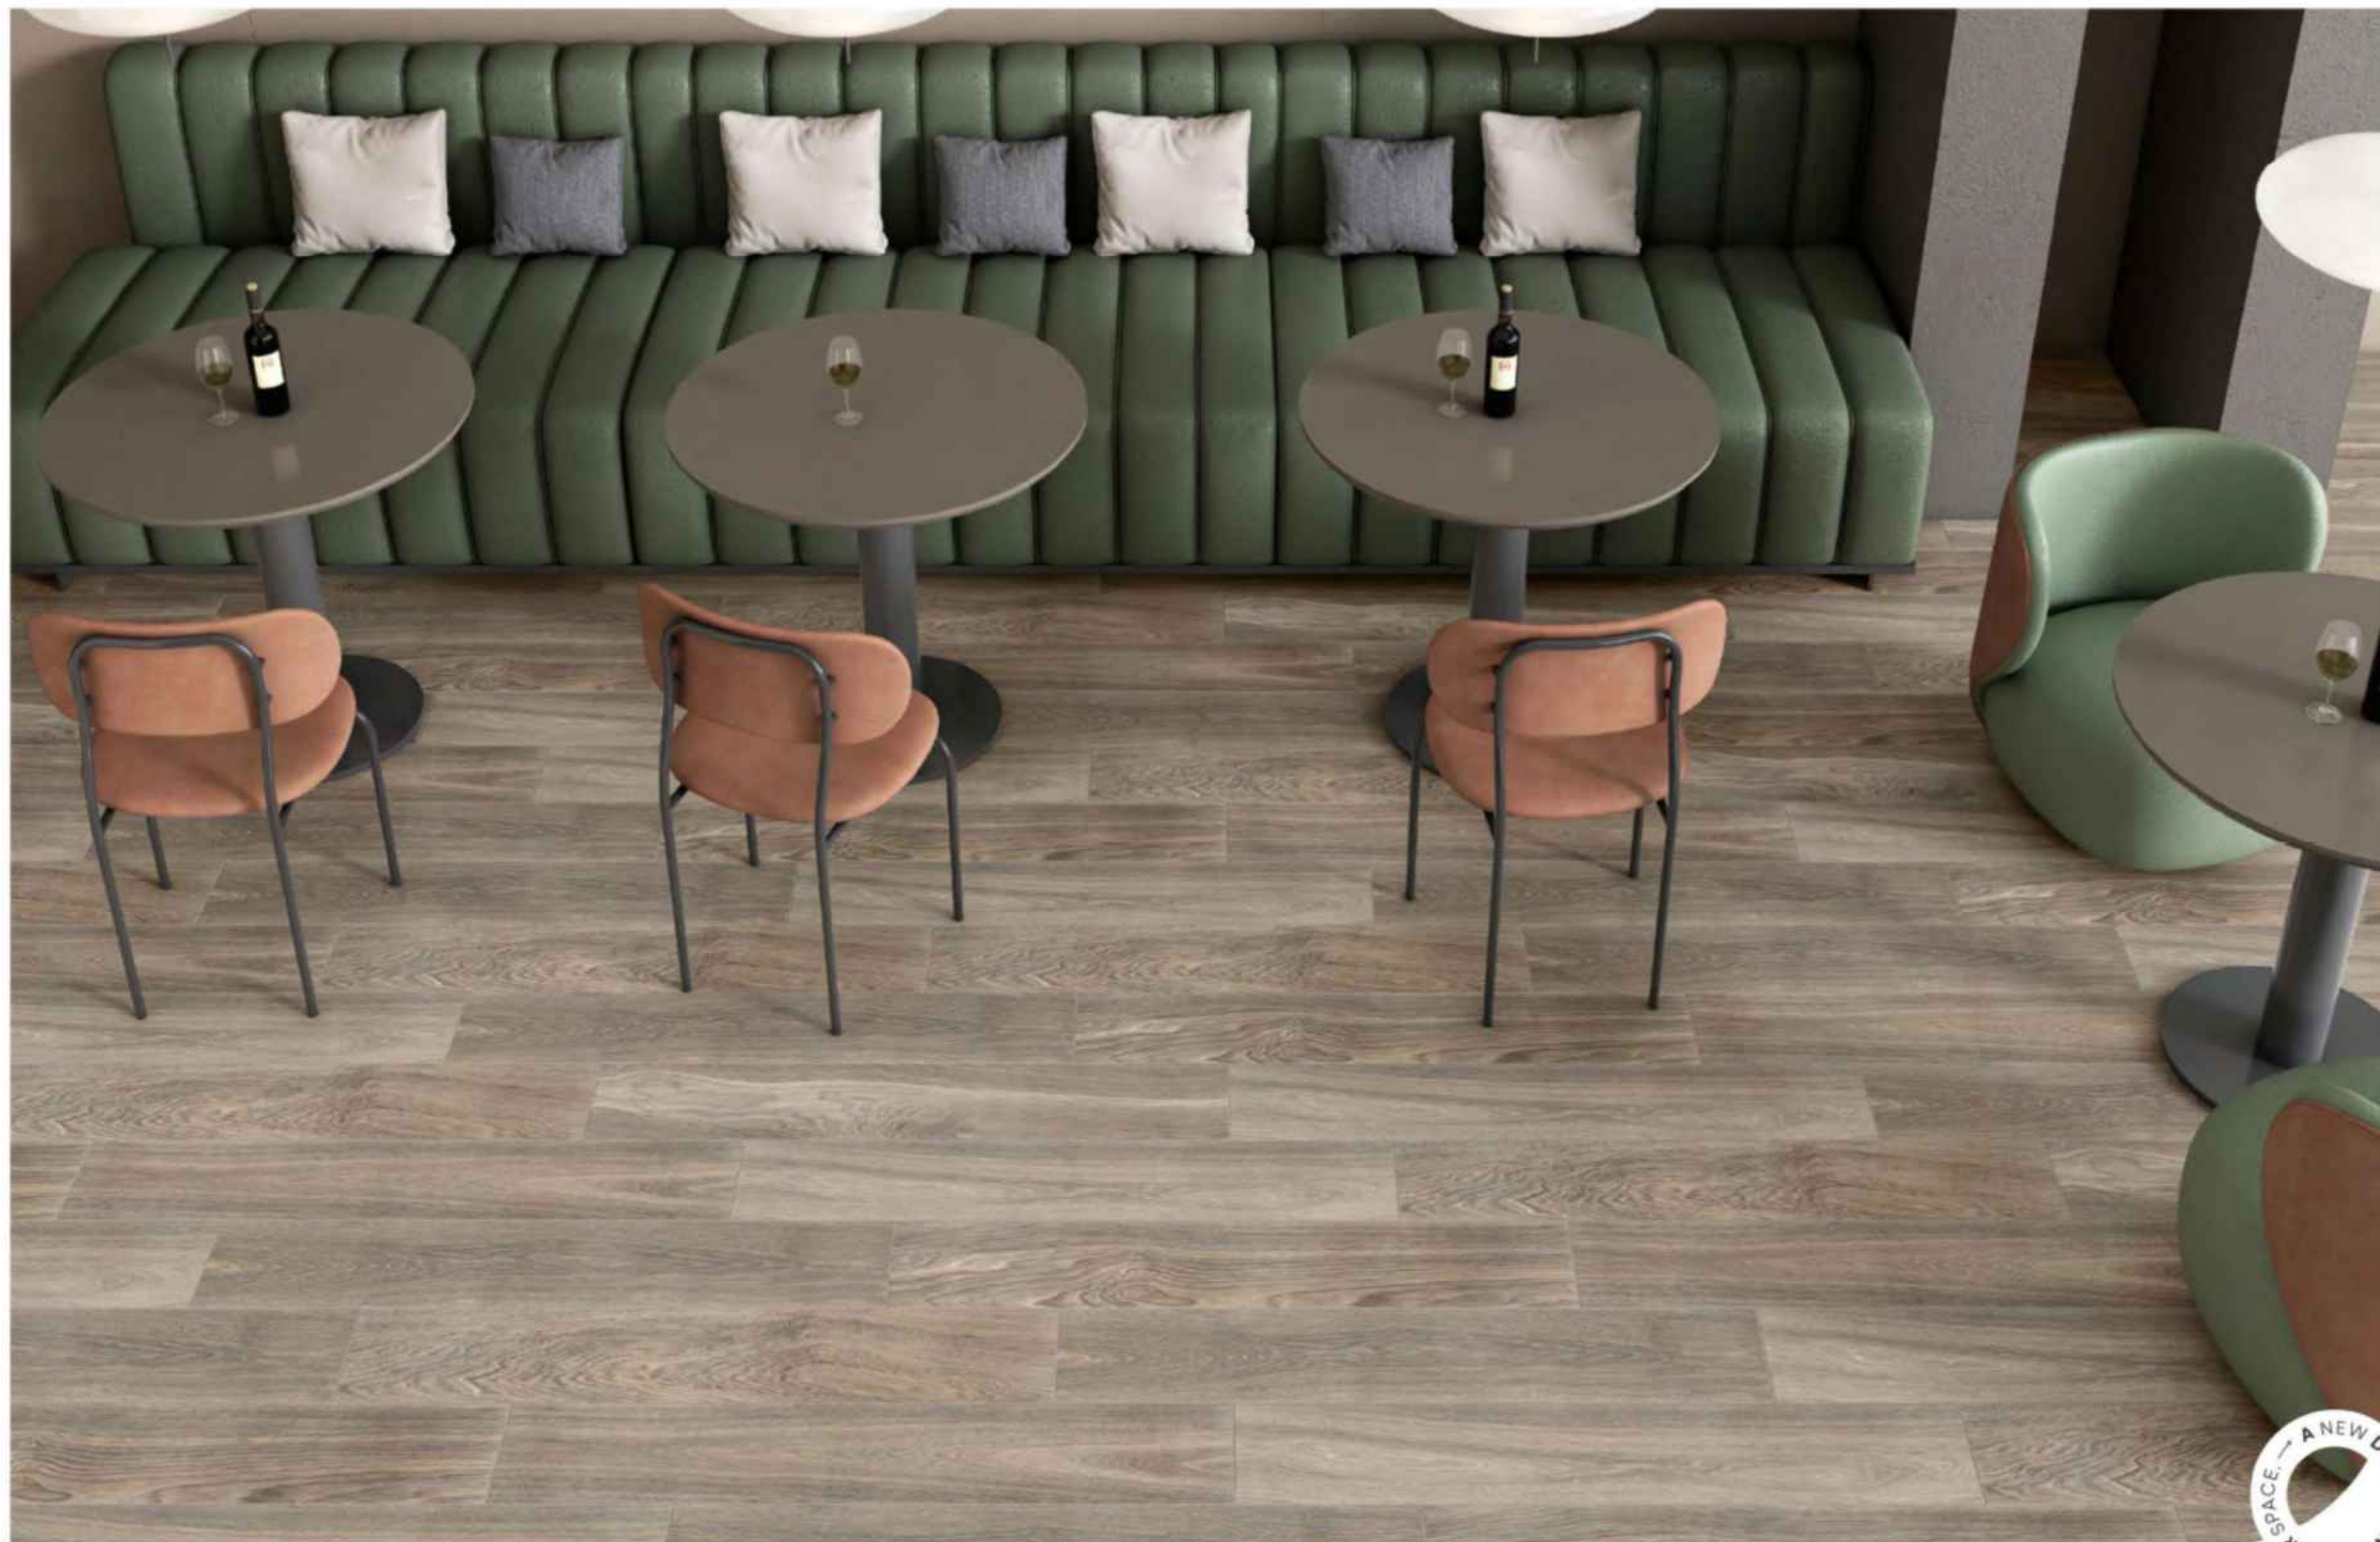

HICKORY NATURAL

GruppoNueva™

A NEW DIMENSION TO YOUR SPACE.