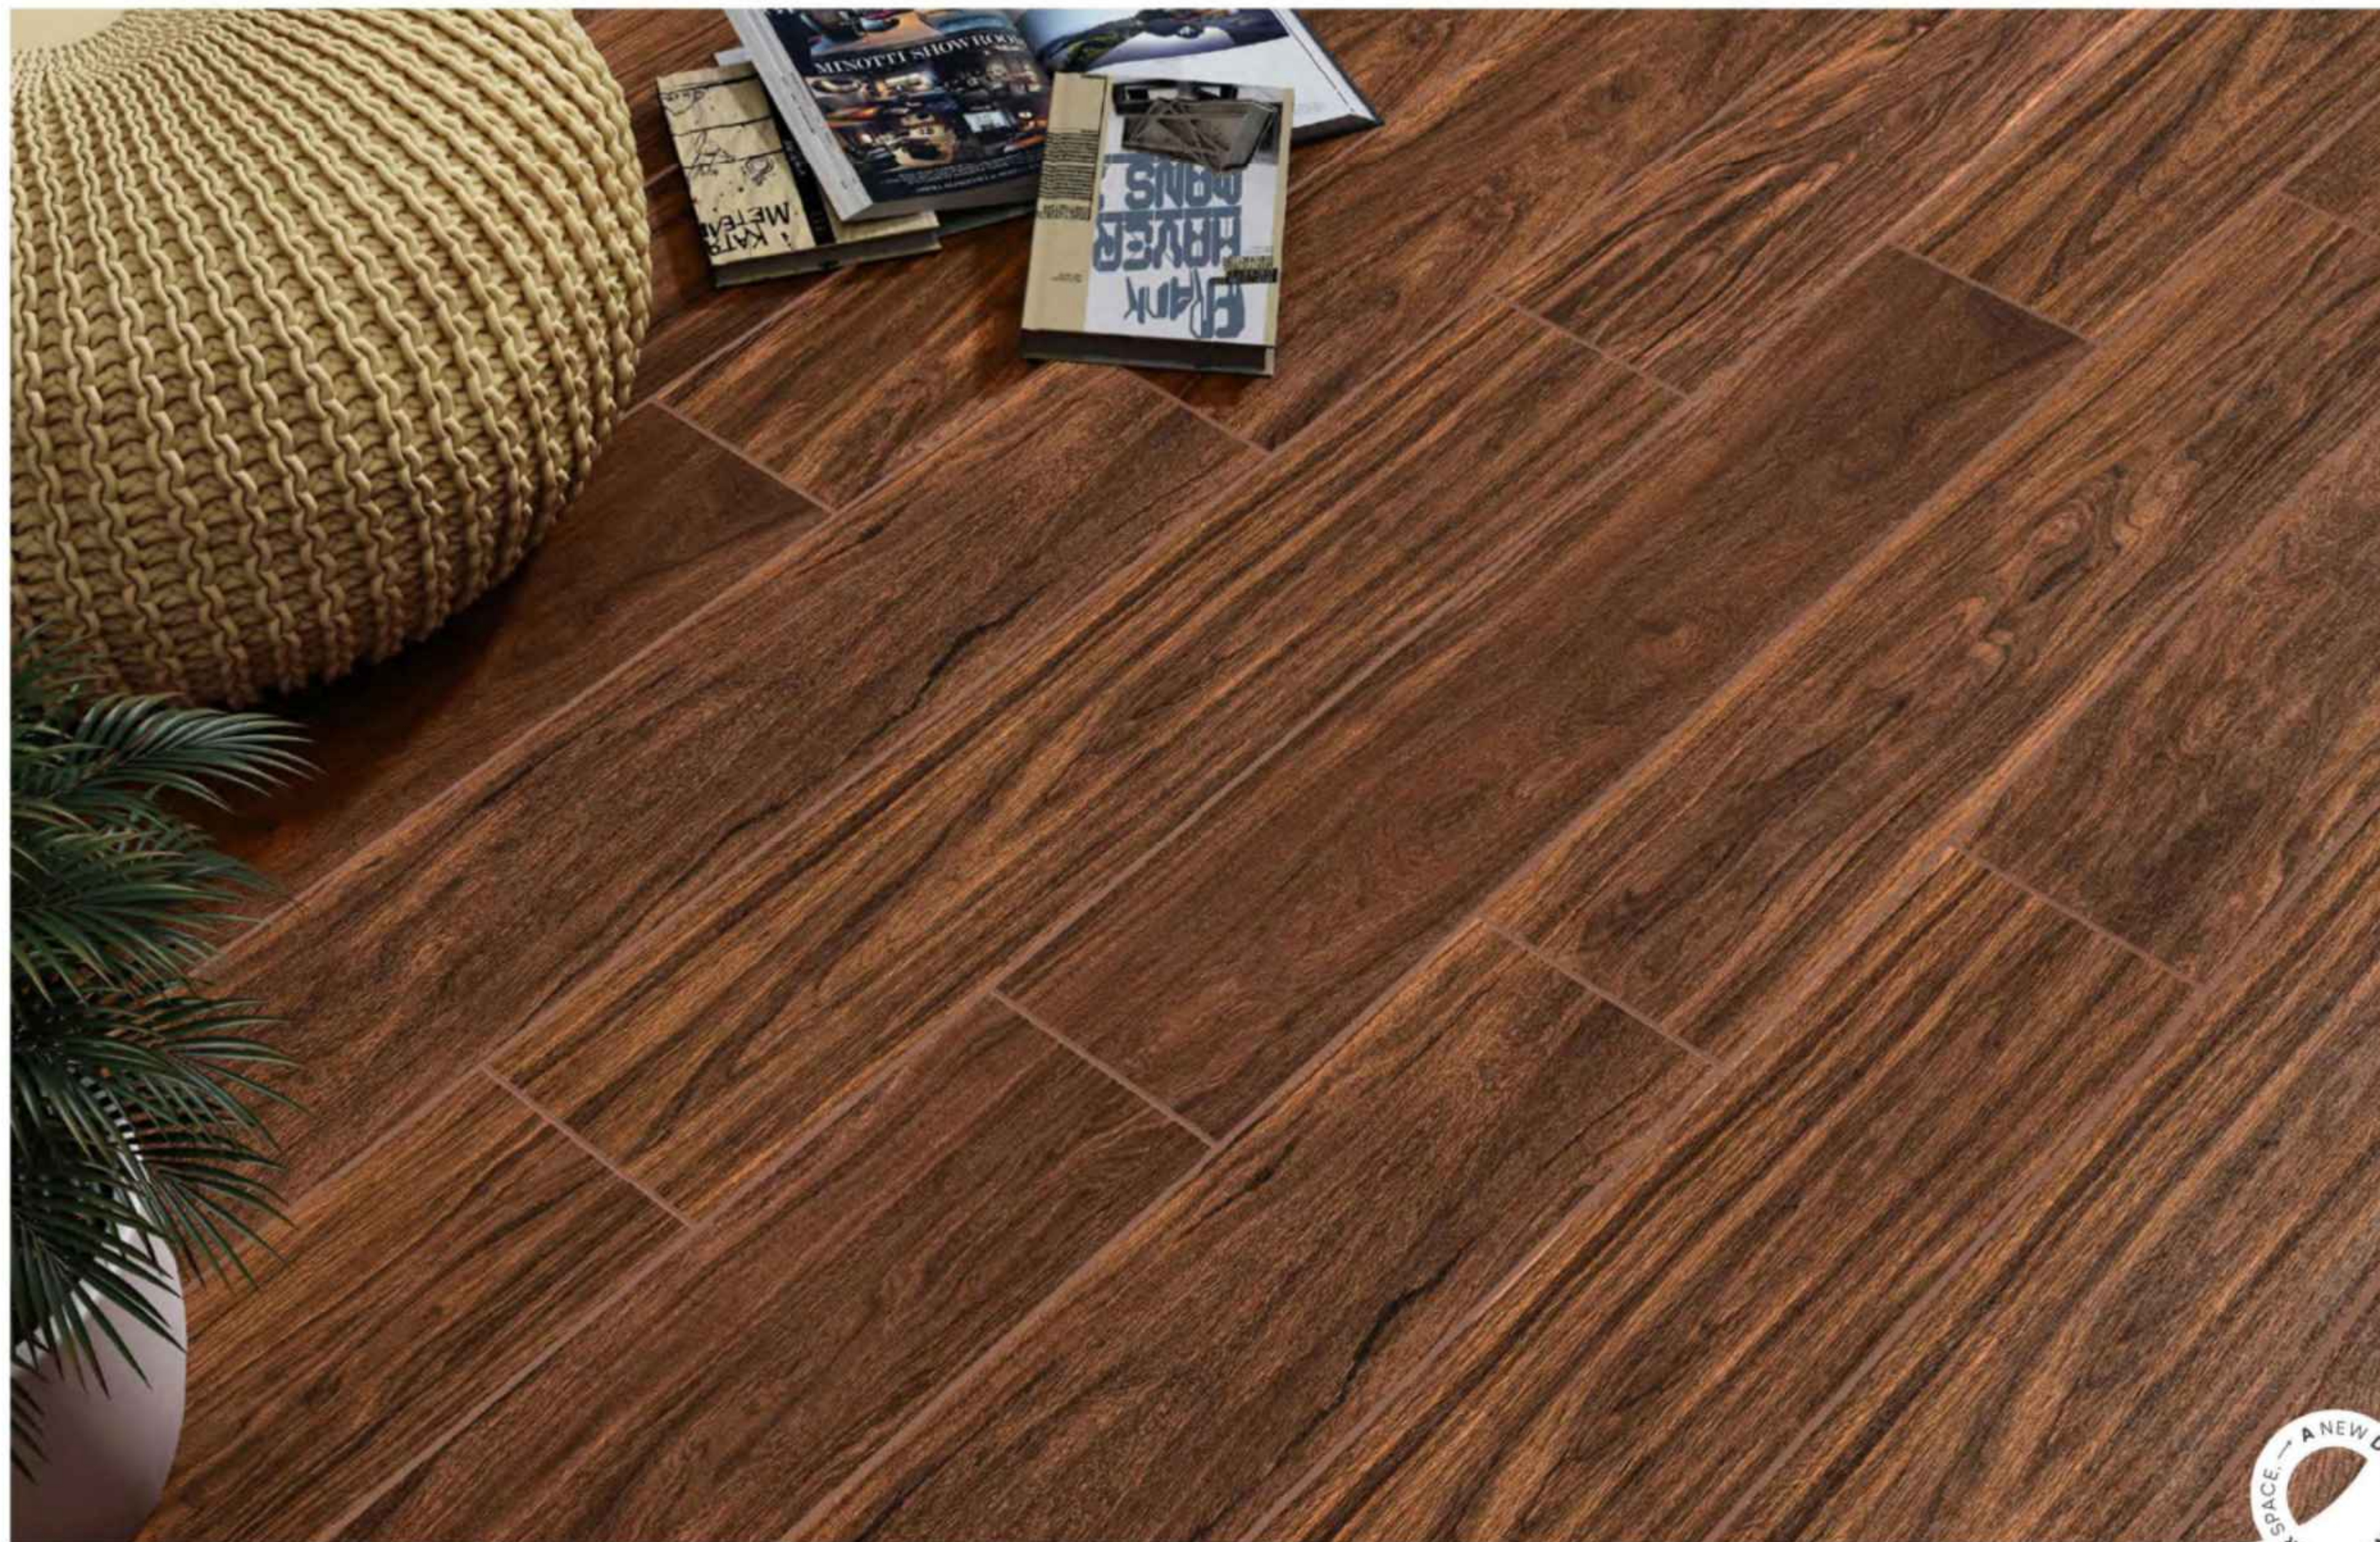

MADEIRA WENGE

GruppoNueva™