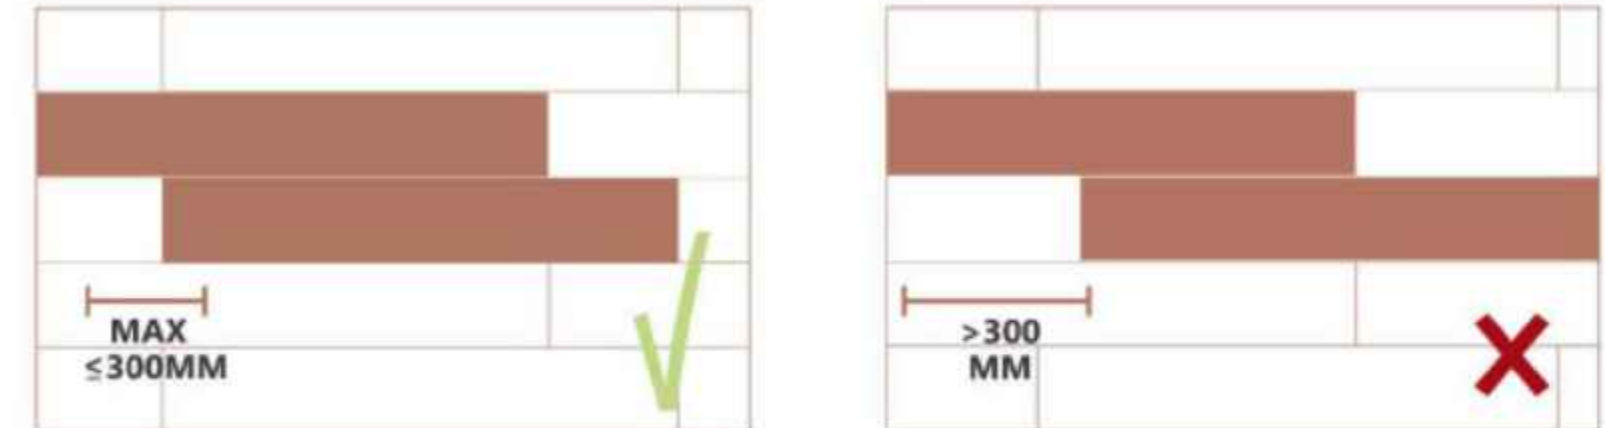

INSTALLATION ADVICE