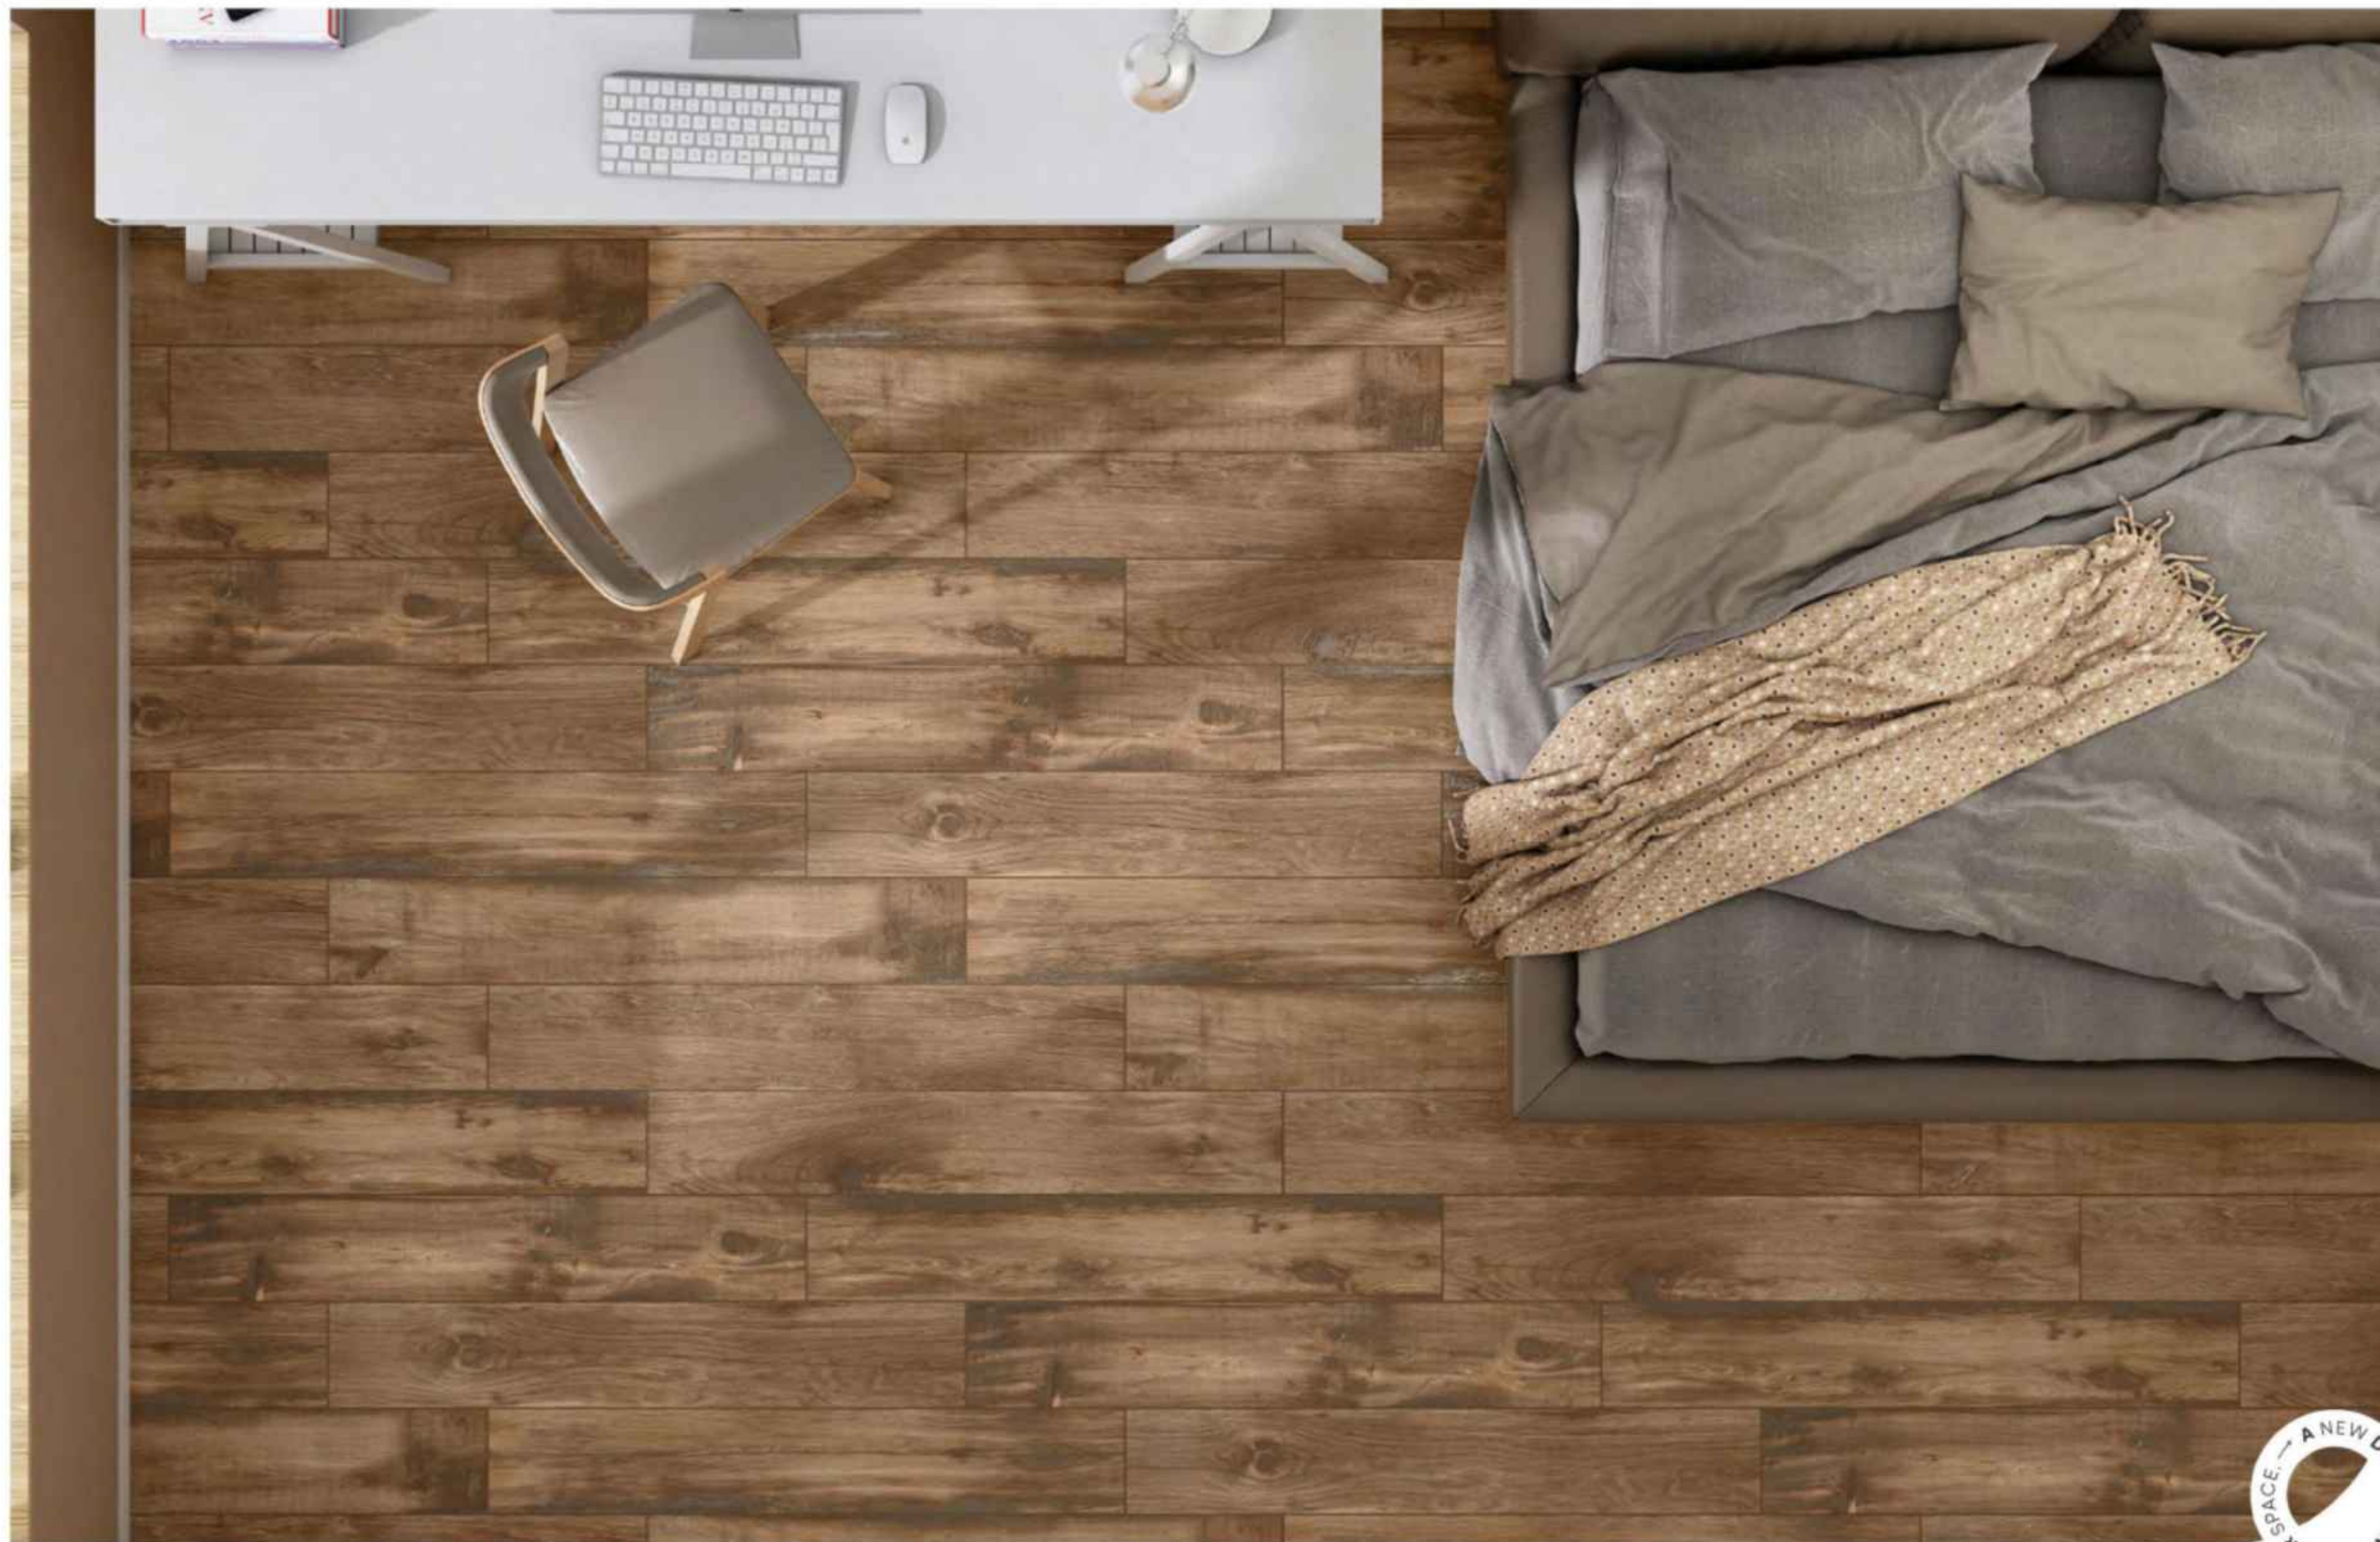

BOHEMIAN BROWN

GruppoNueva™