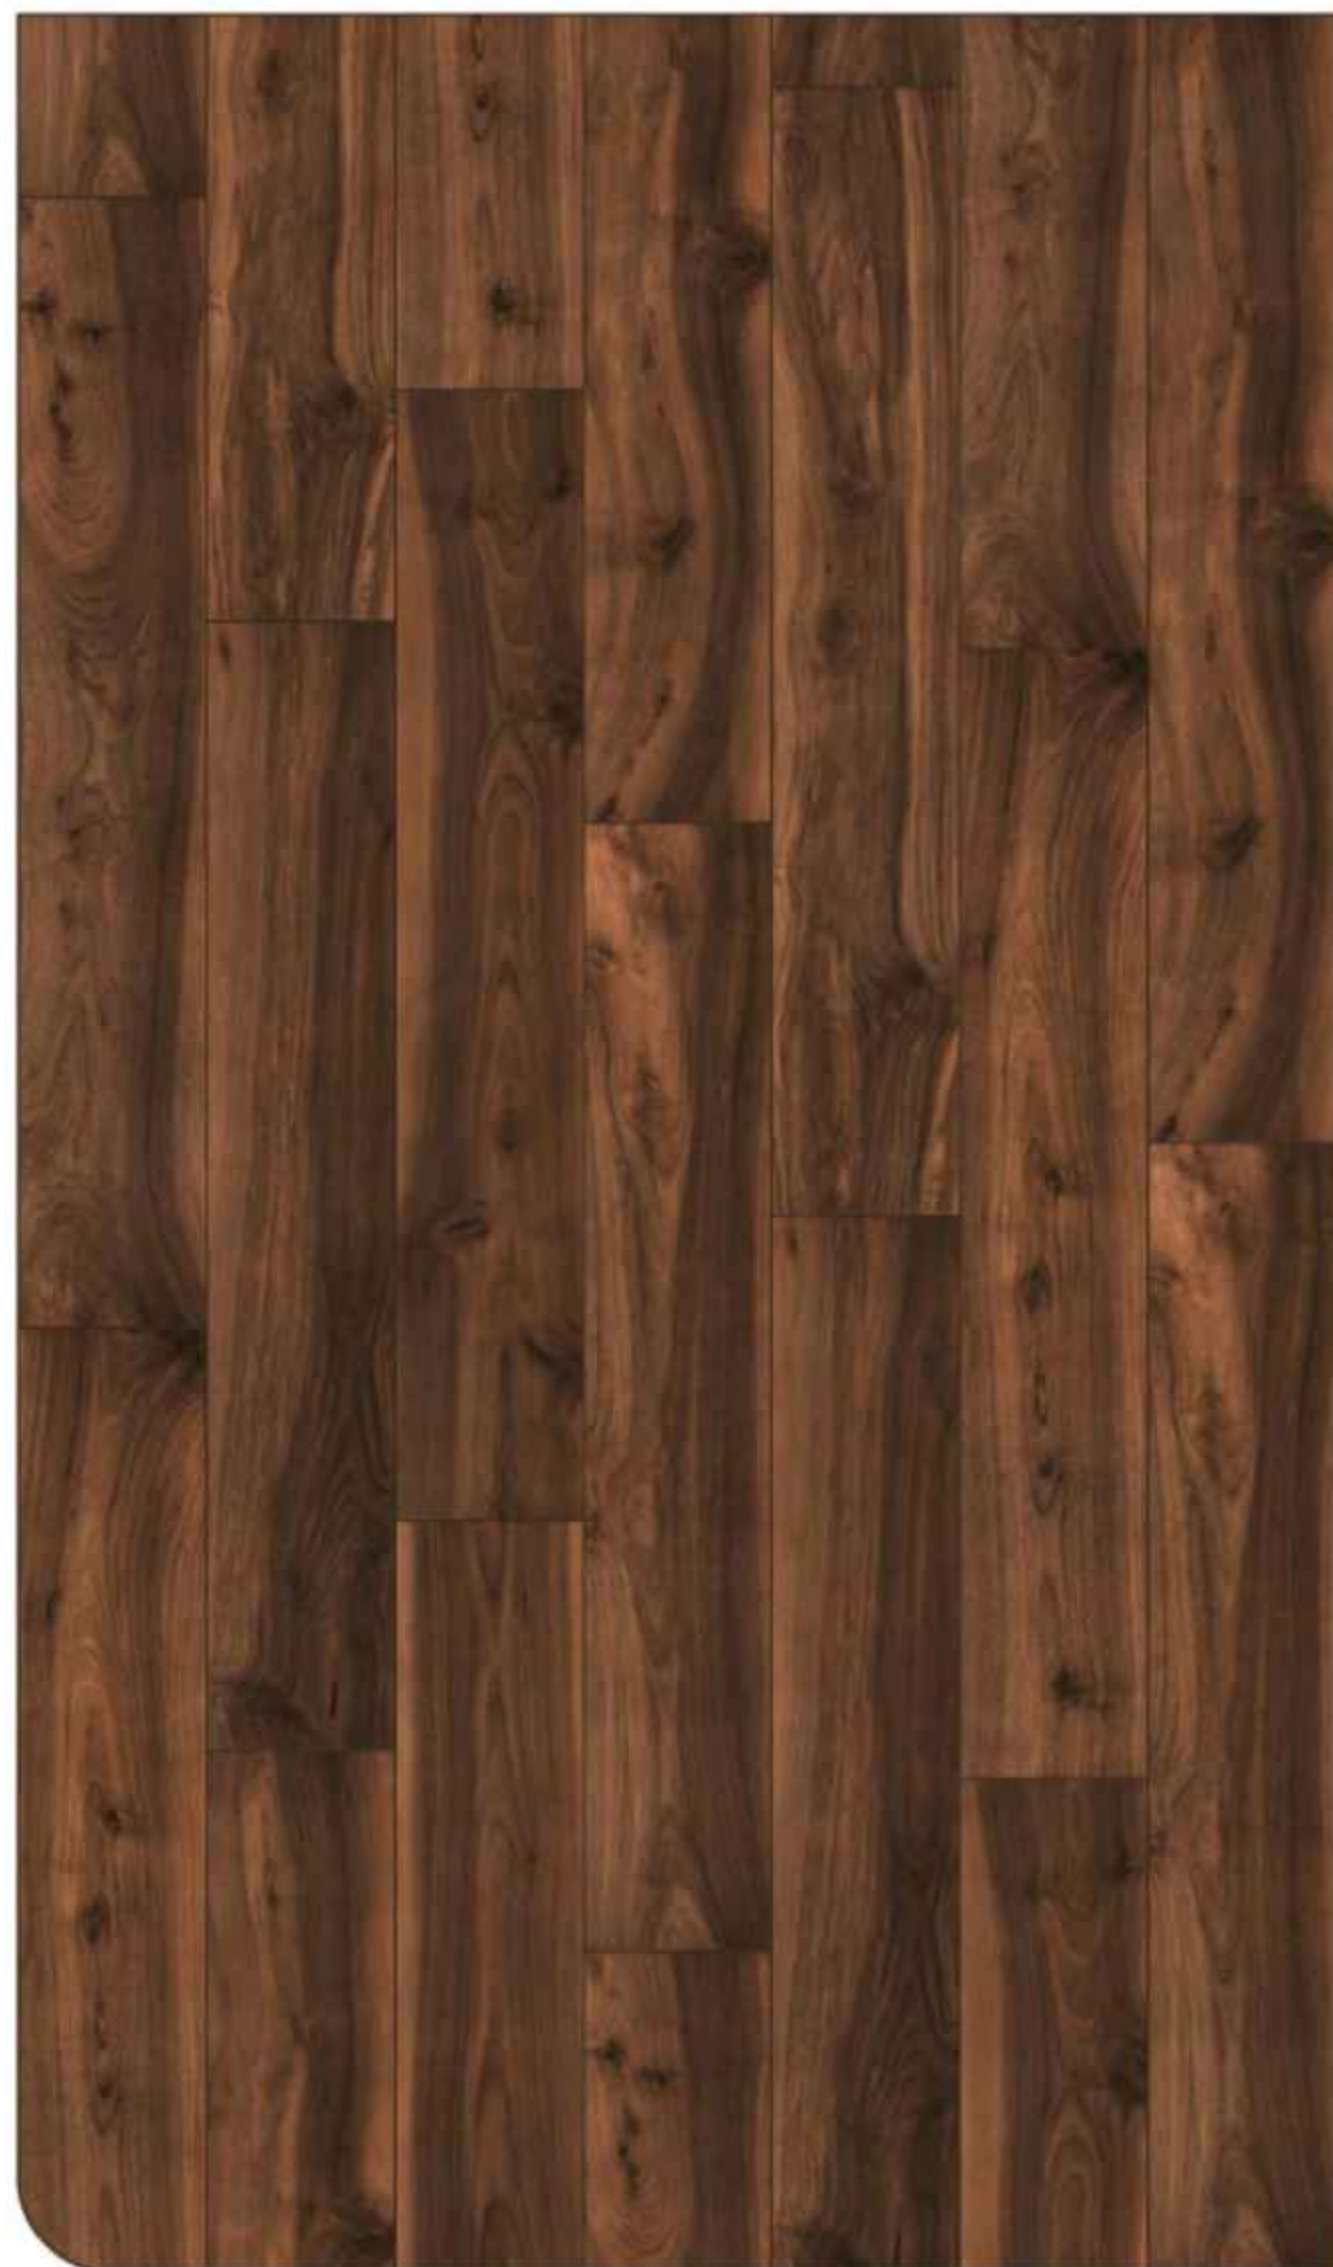

G O O D
O O
W D

MOHAWK
WOLNET

Size
200x1200mm
20x120cm

08
Random

Surface
Matt

MOHAWK

MOHAWK
NATURAL

Size
200x1200mm
20x120cm