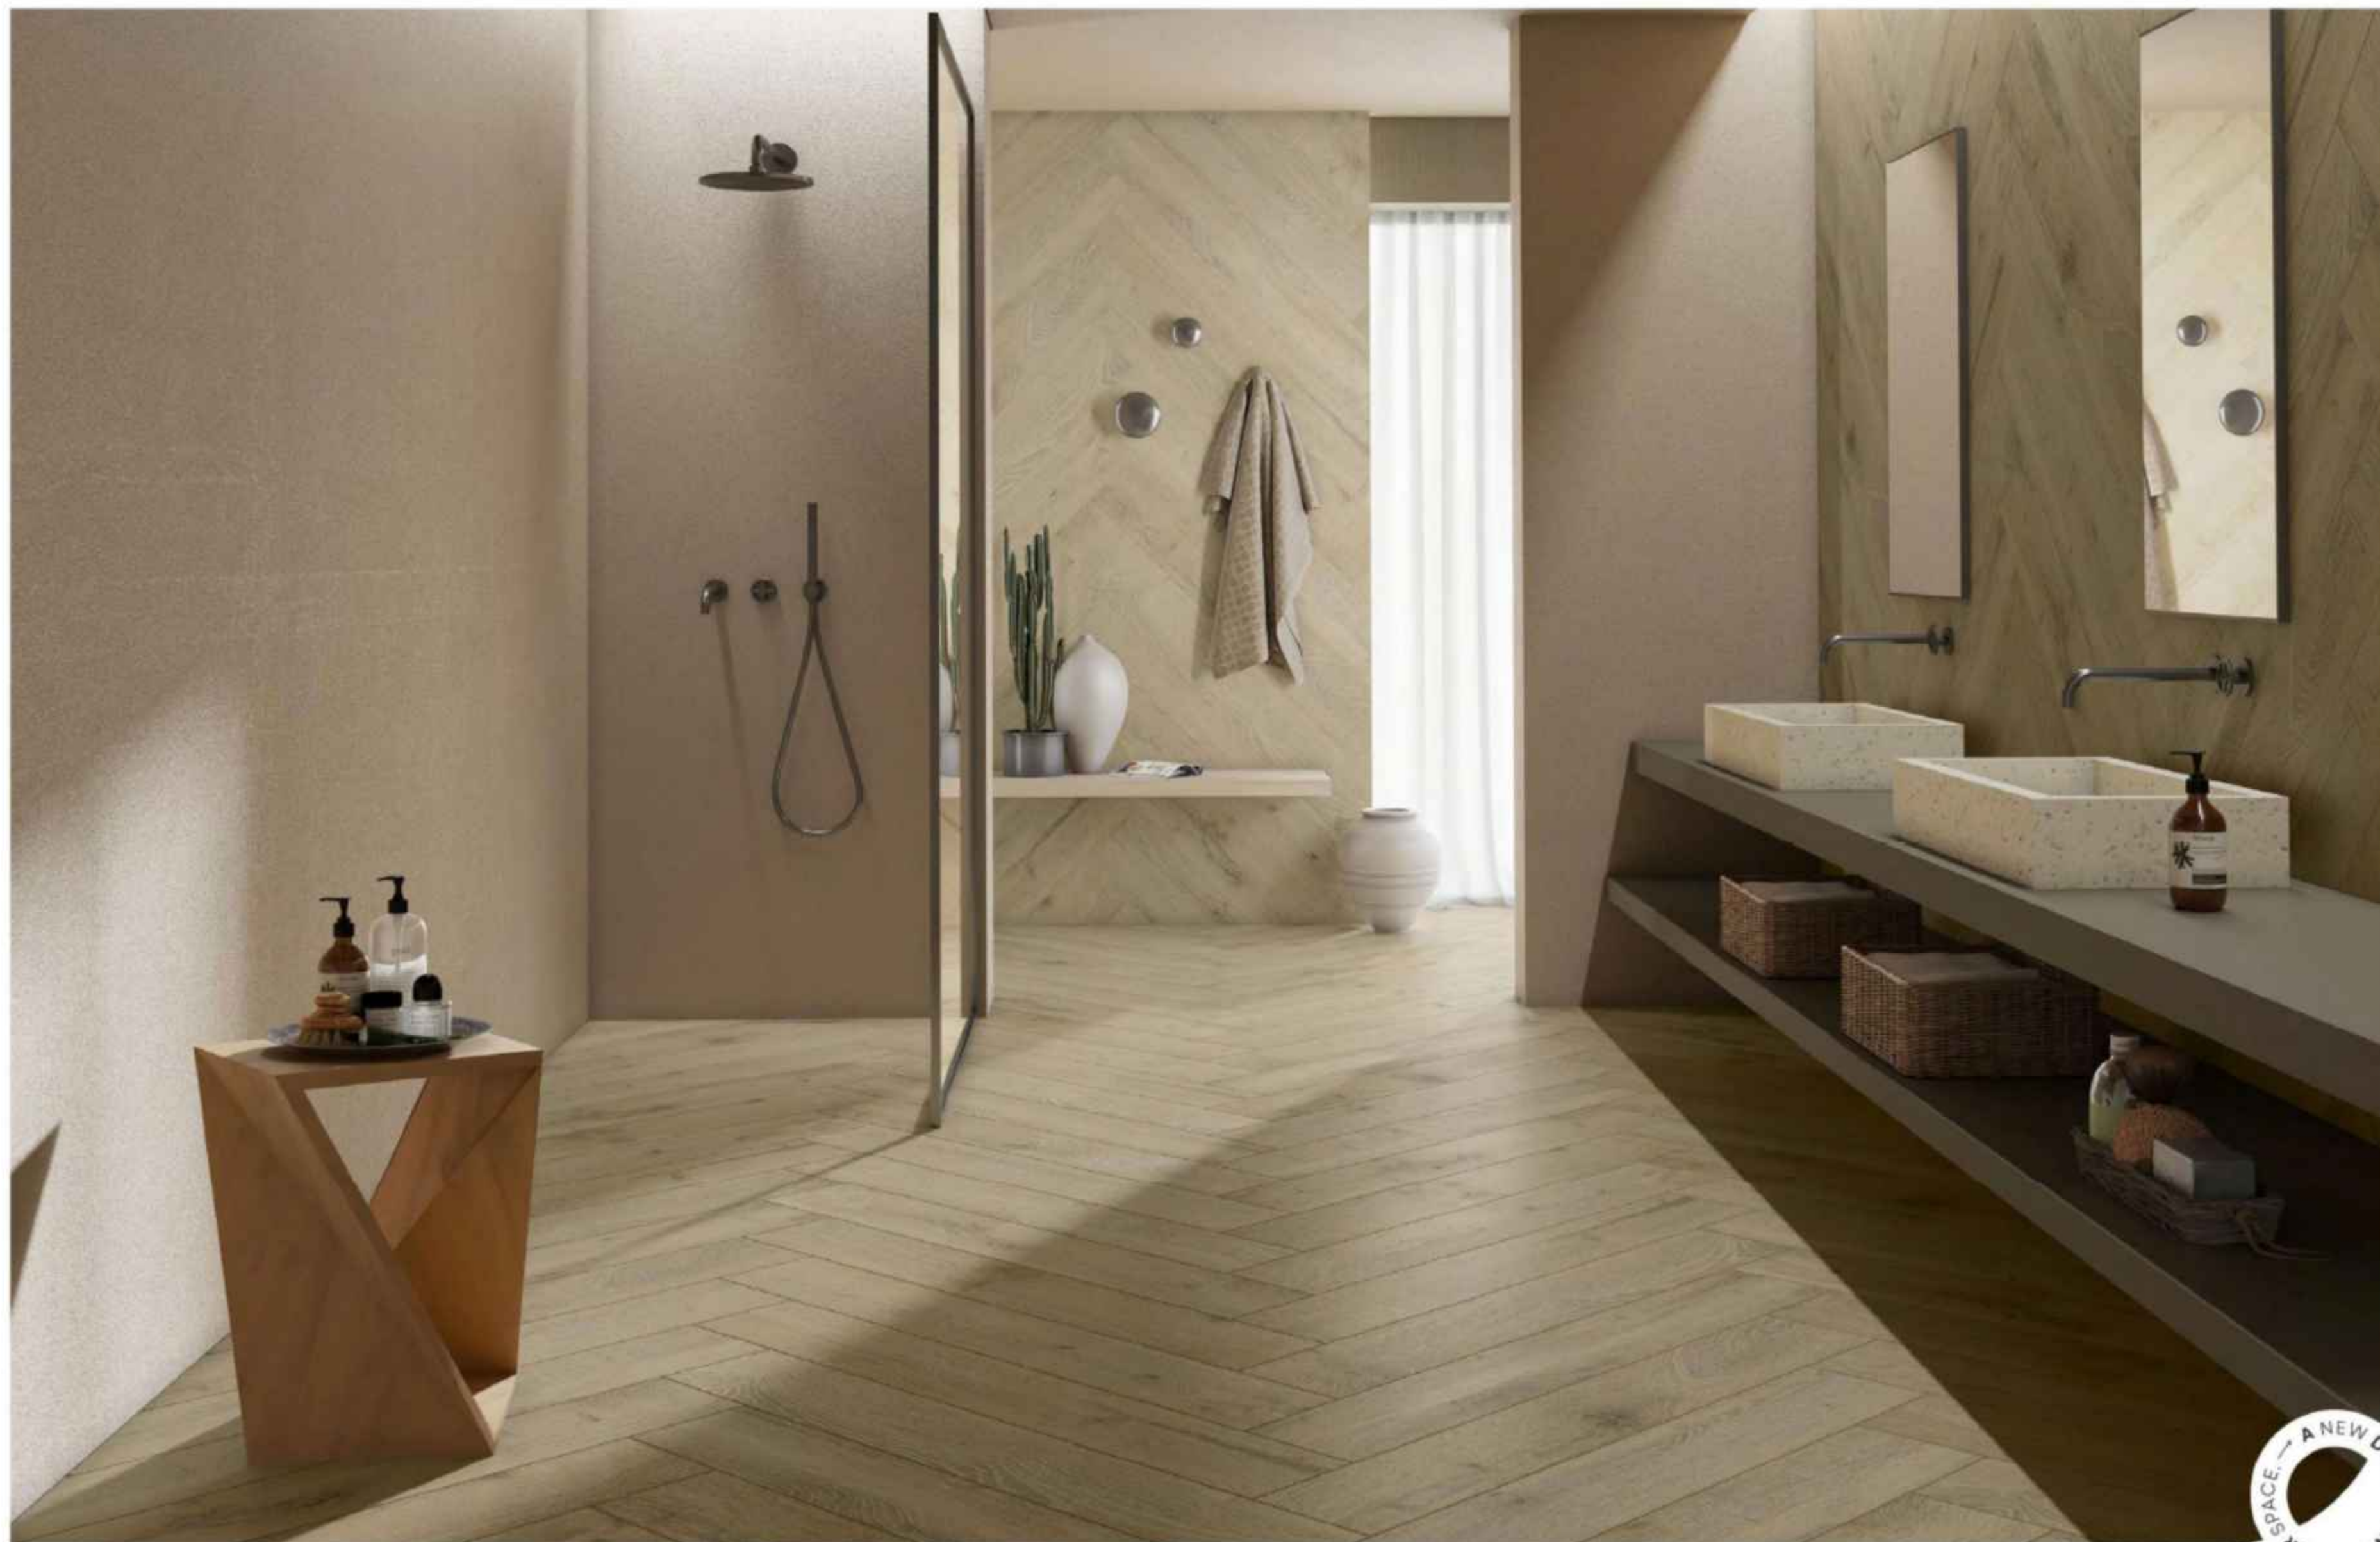

Surface
Matt

HAZY

HAZY
OAK

Size
200x1200mm
20x120cm

18
Random

Surface
Matt

HAZY

HAZY PINE

GruppoNueva™

A NEW DIMENSION TO YOUR SPACE.

HAZY
PINE

Size
200x1200mm
20x120cm

18
Random

Surface
Matt

HAZY

HAZY
SANDLE