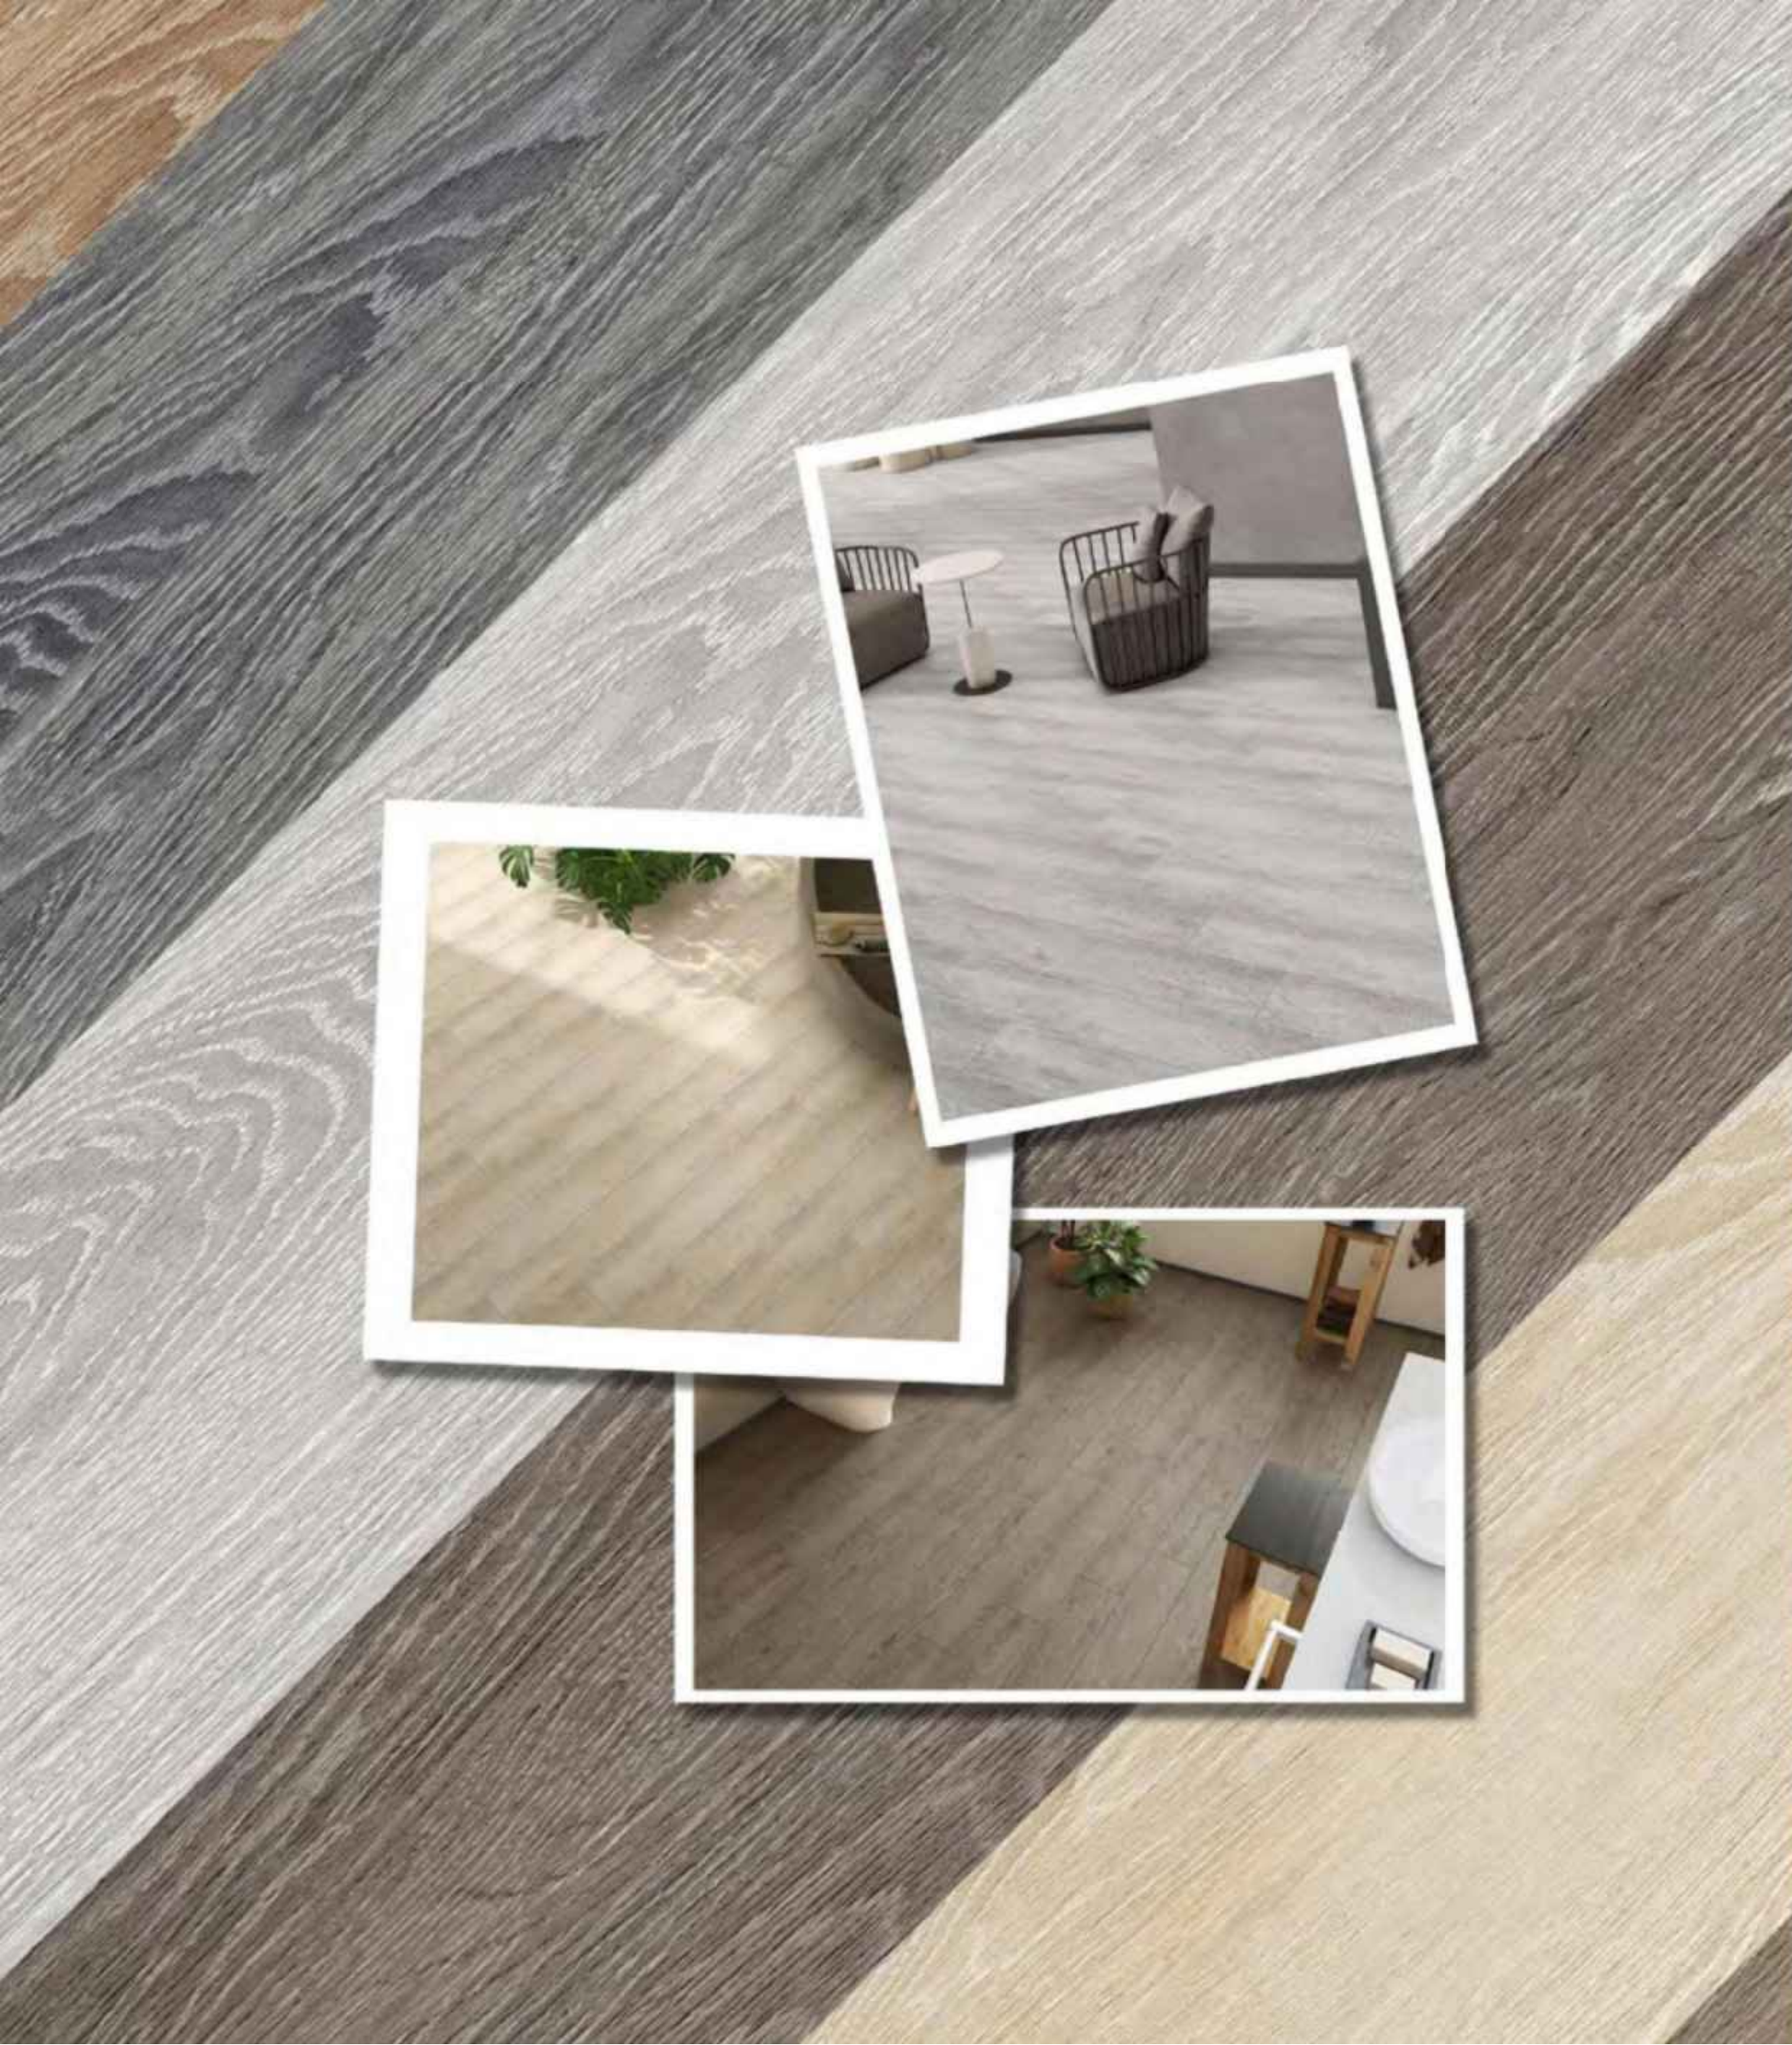

09
Random

Surface
Matt Relief

BRICOLA

BRICOLA
MARRONE

Size
200x1200mm
20x120cm

09
Random

Surface
Matt Relief

BRICOLA