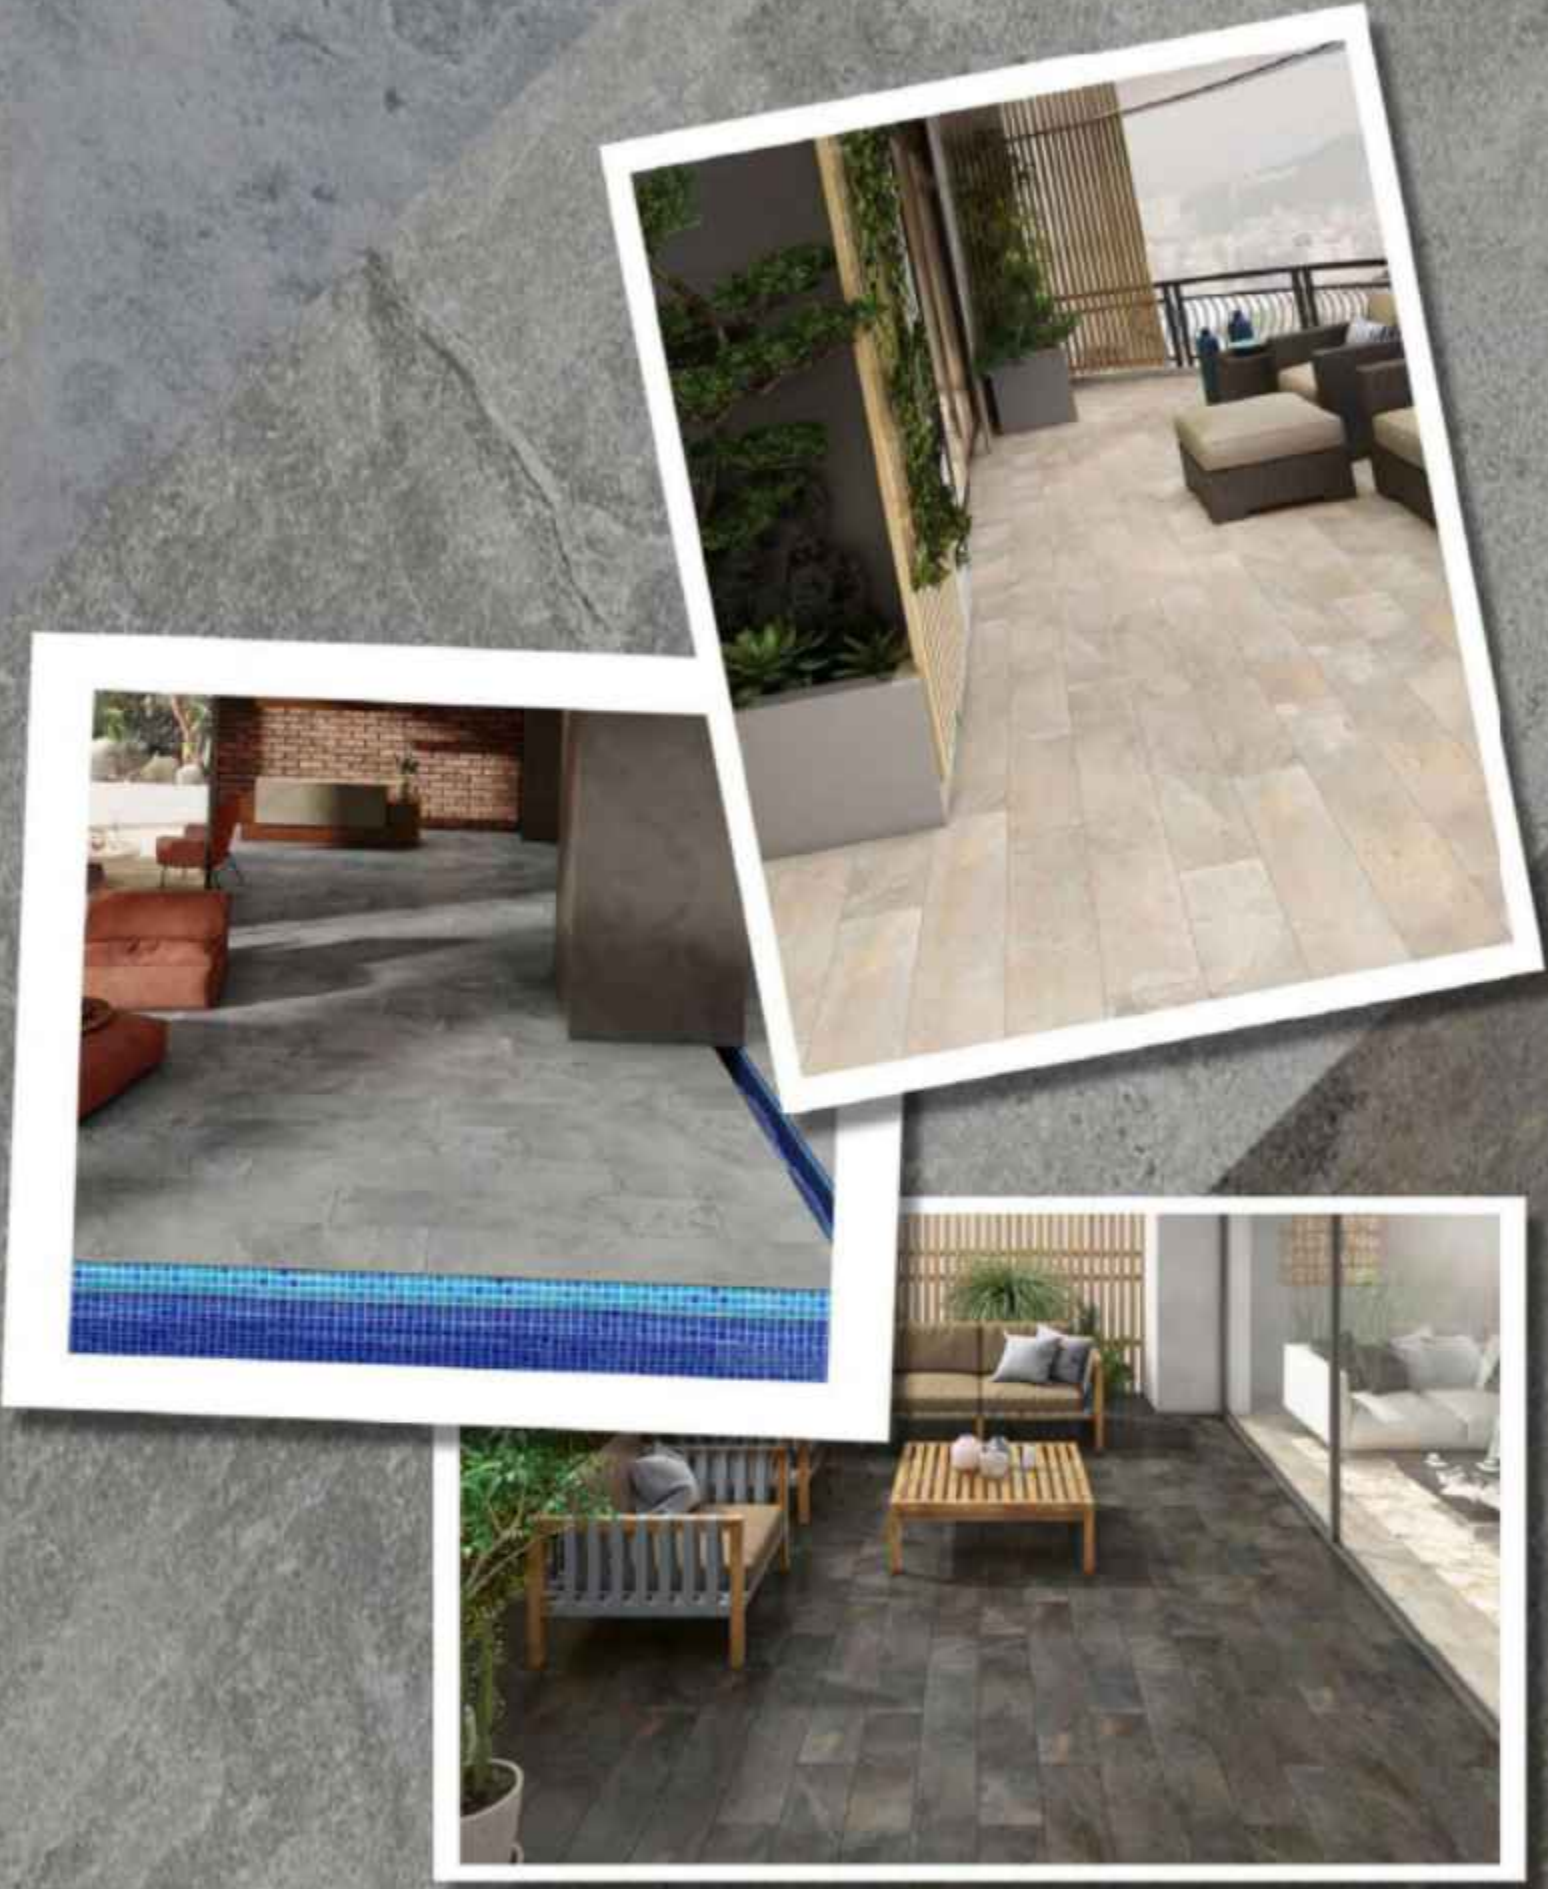

NUANCE
SAND

Size
200x1200mm
20x120cm

14
Random

Surface
Matt

NUANCE

SLATE

Series

200X
1200MM