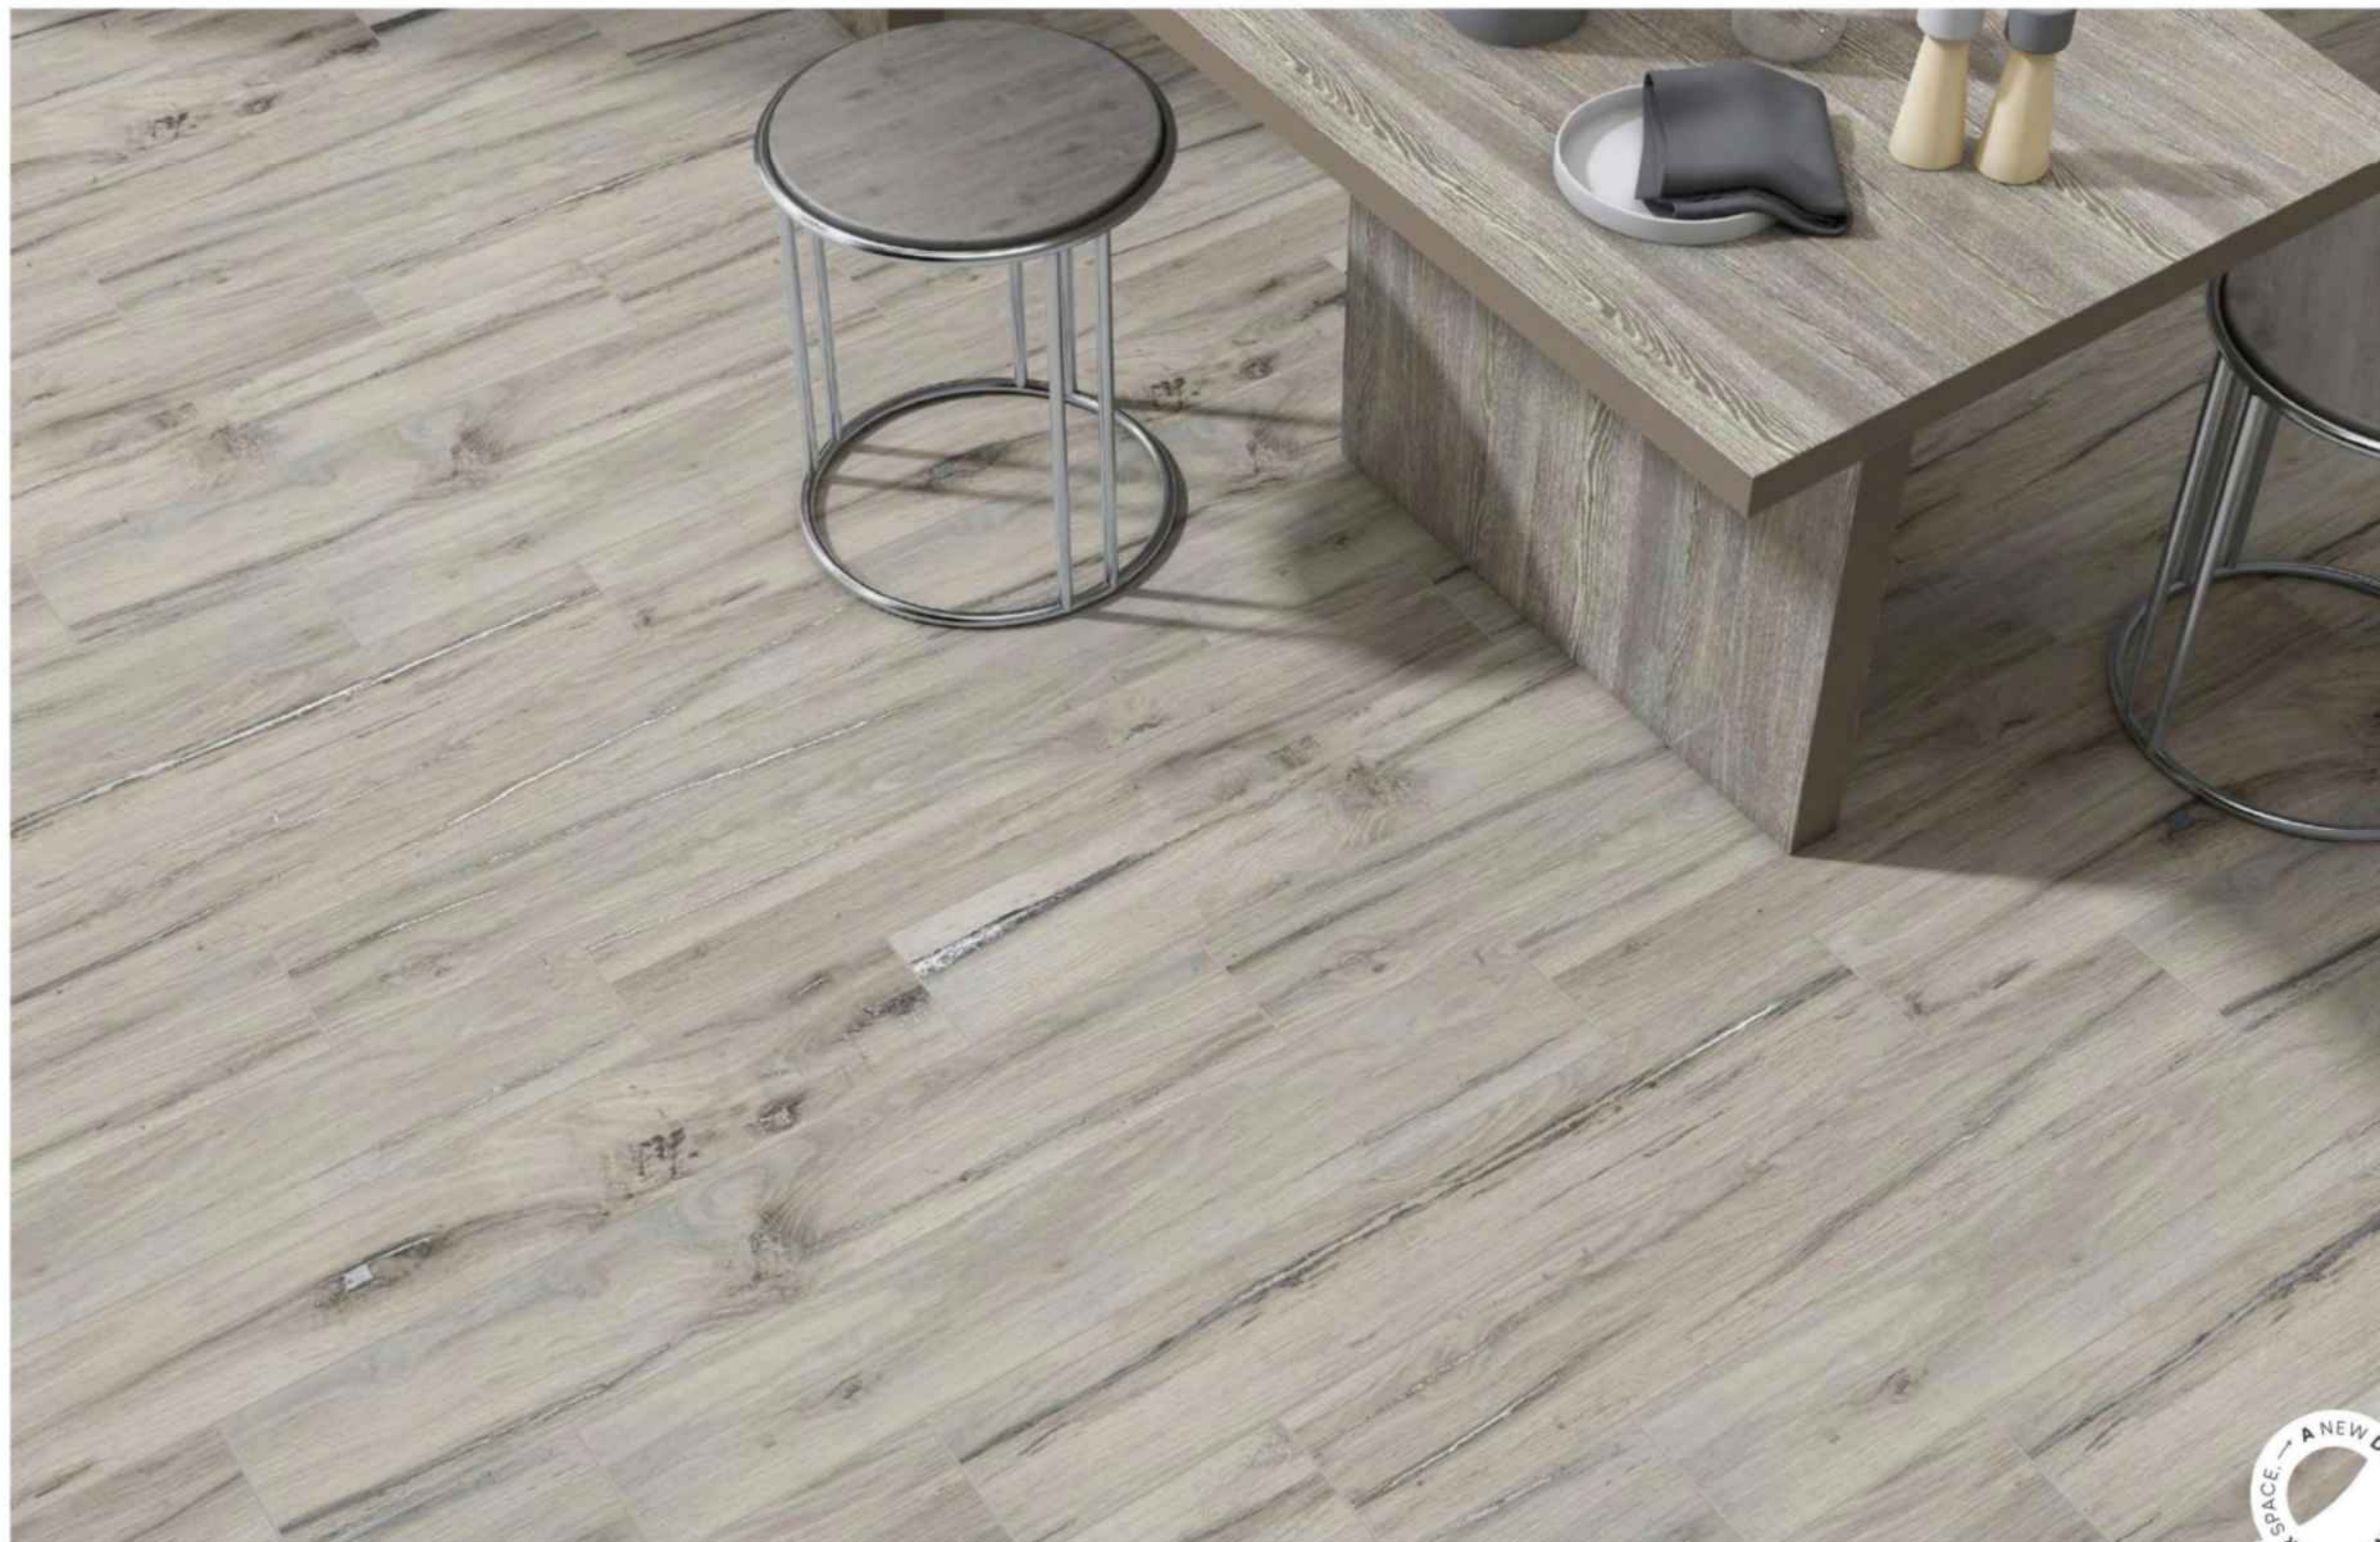

Surface
Carving

NEST

NEST OAK

Gruppo Nueva™

NEST
OAK

Size
200x1200mm
20x120cm

10
Random

Surface
Carving