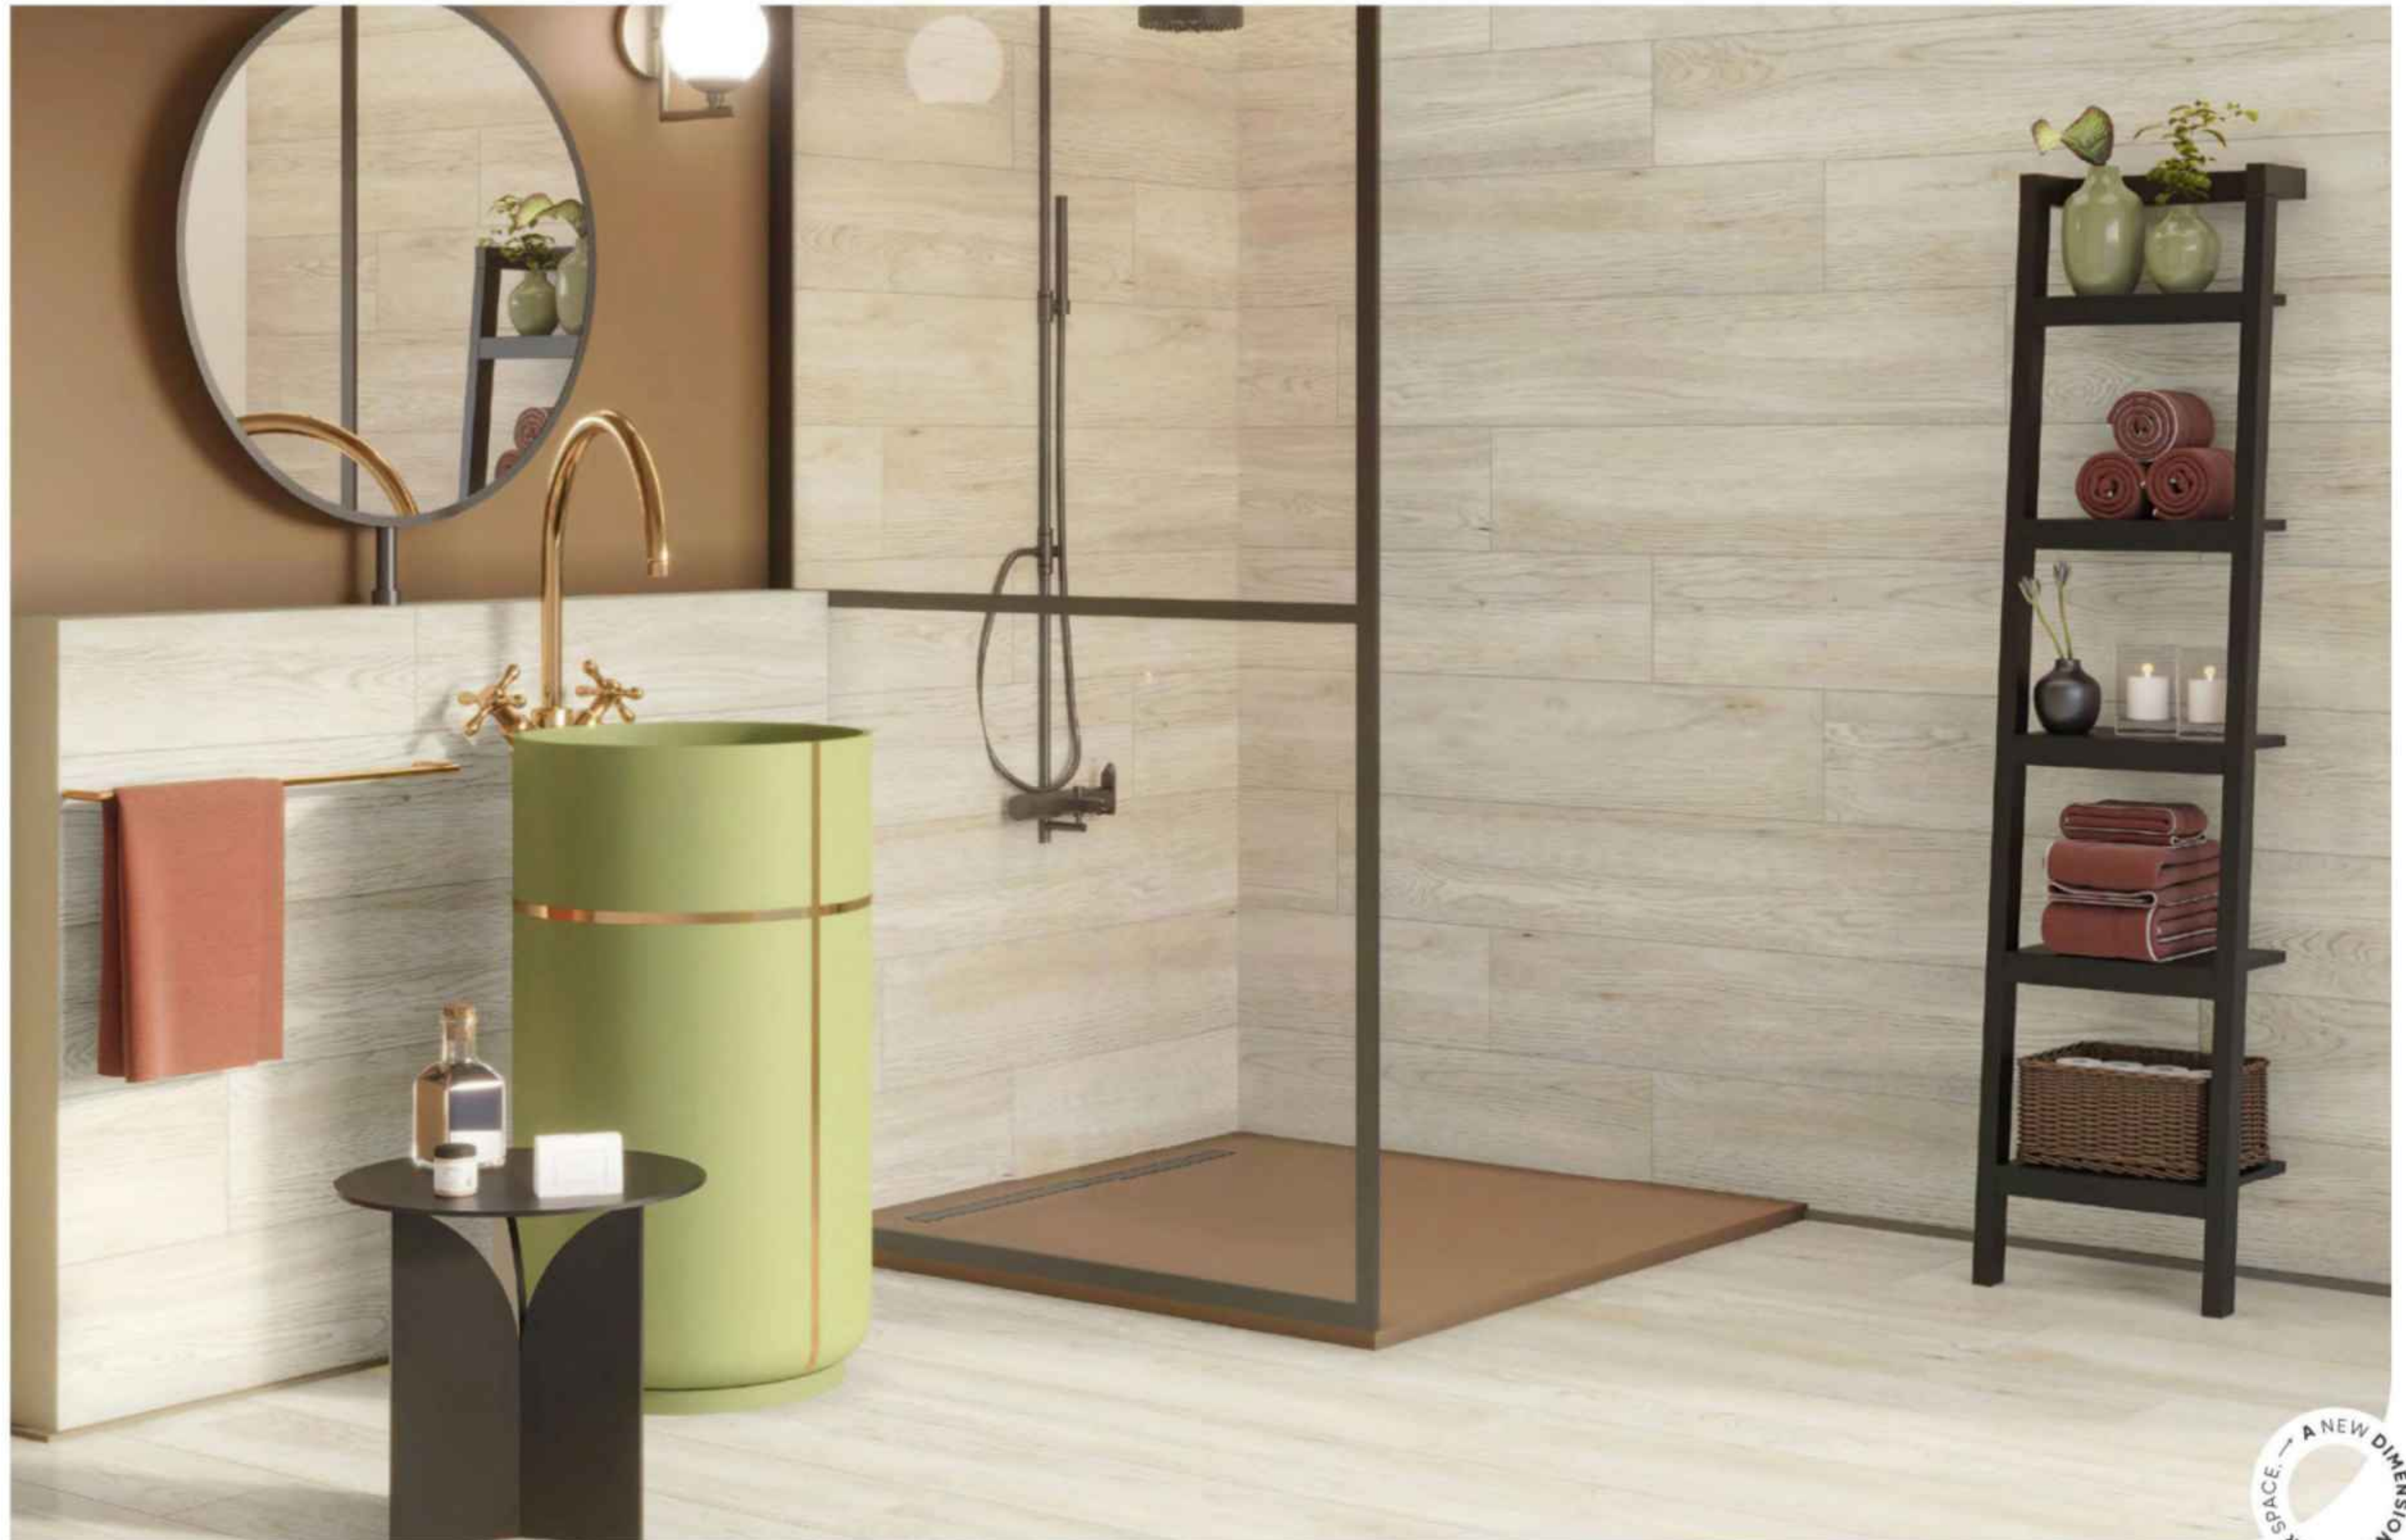

MISSOURI

Series

200X
1200MM

Gruppo NuevaTM

G O O D
W O O D

MISSOURI BIANCO

Size
200x1200mm
20x120cm

10
Random