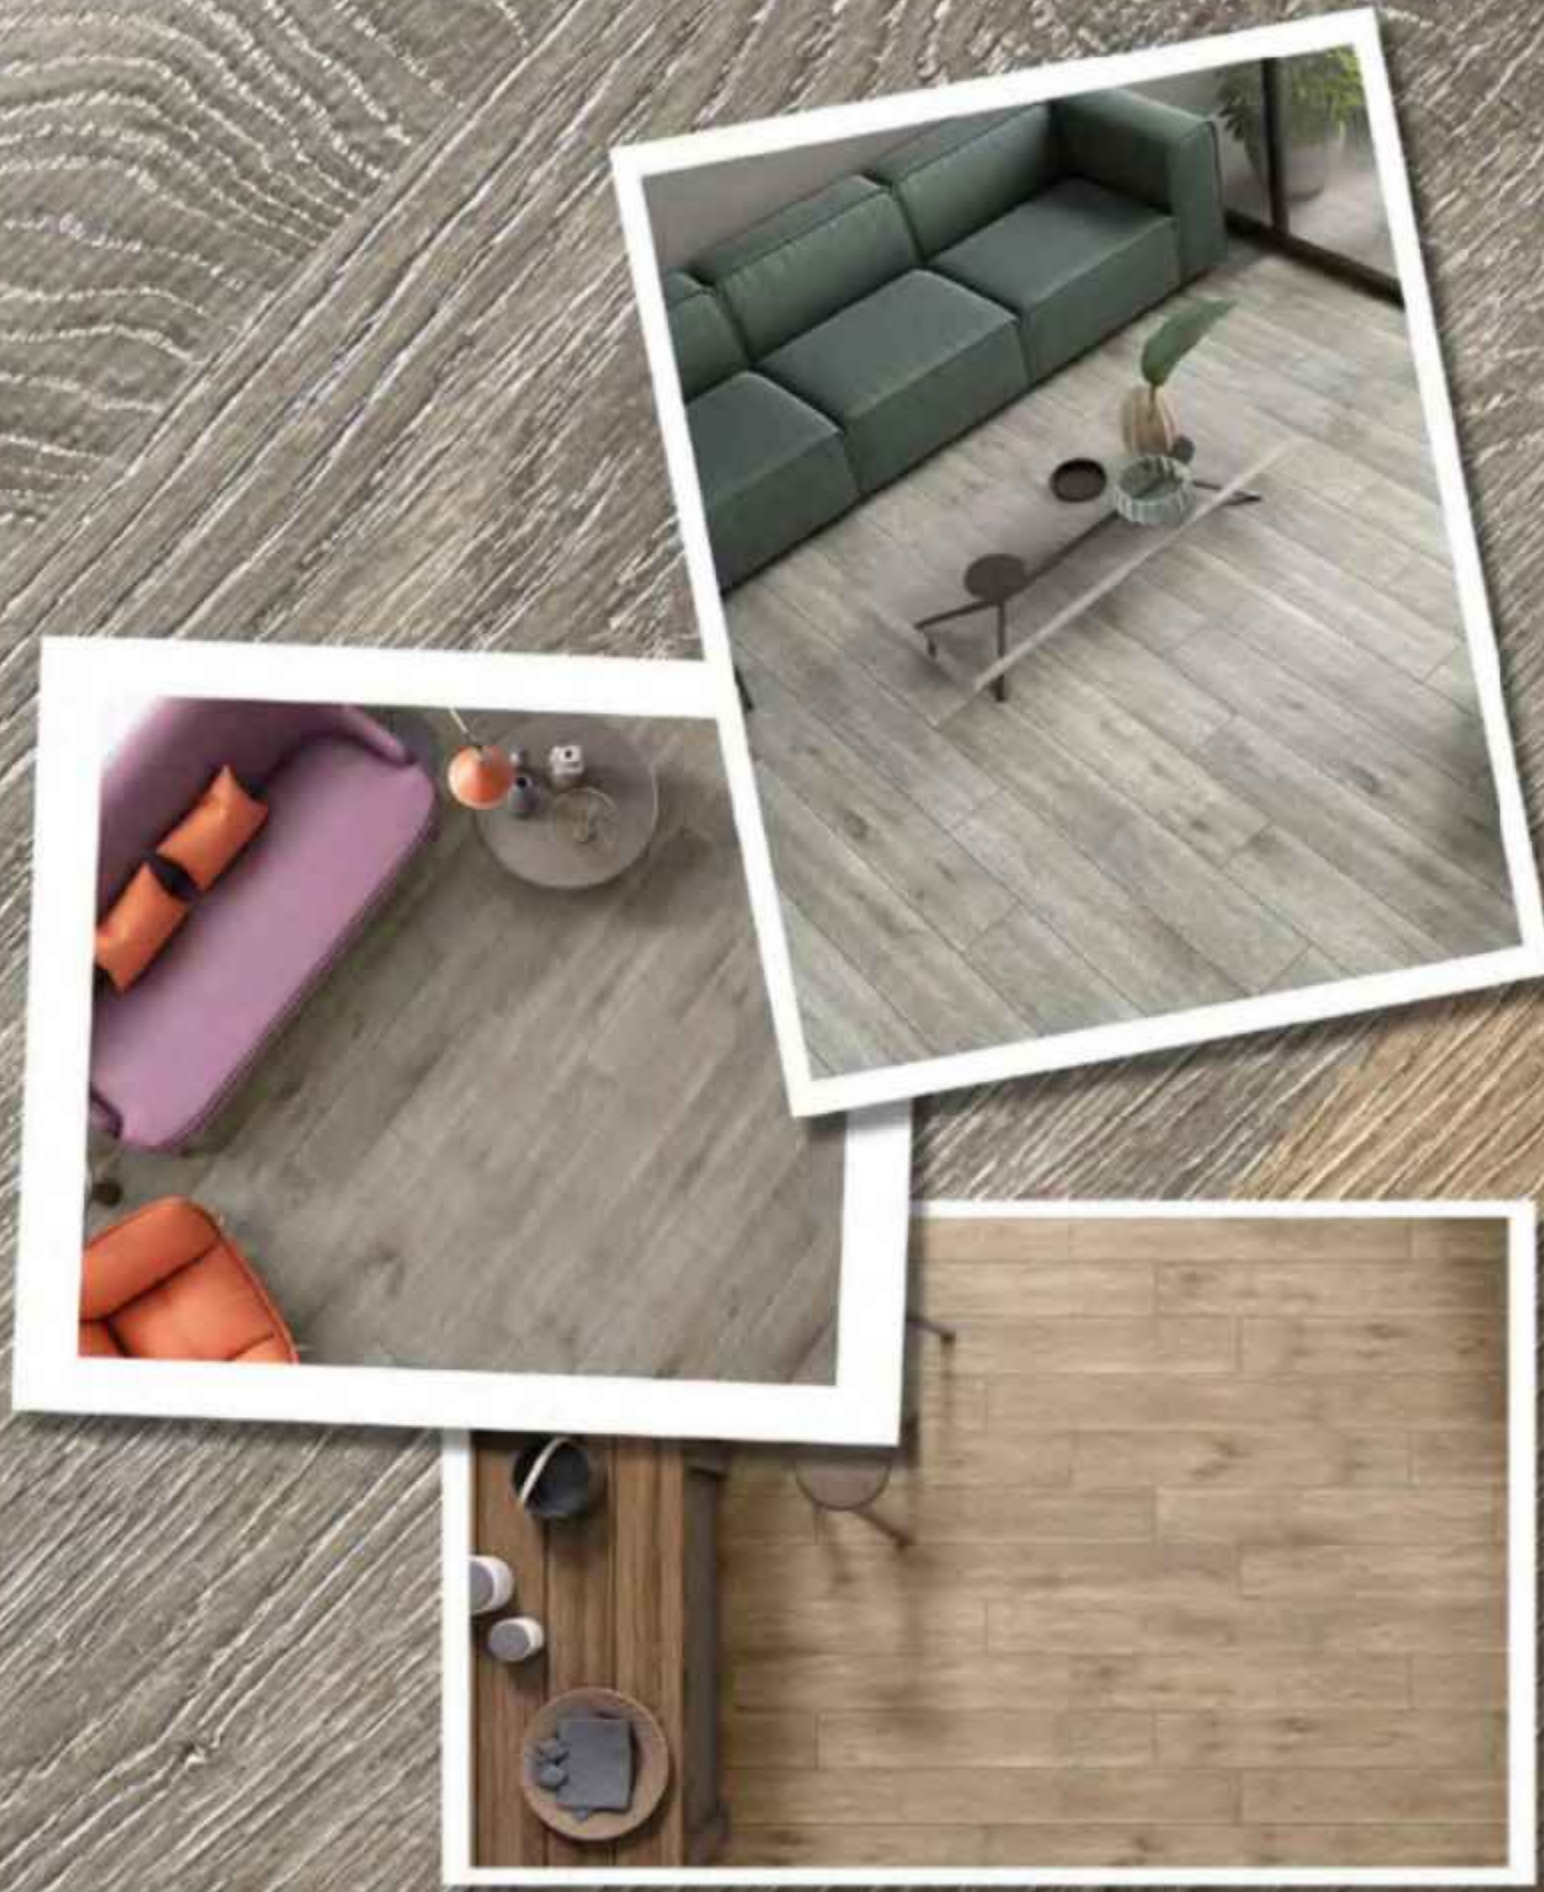

DRIFTWOOD

Series

200X
1200MM

Gruppo Nueva^{TM}

G O O D
O O
W D