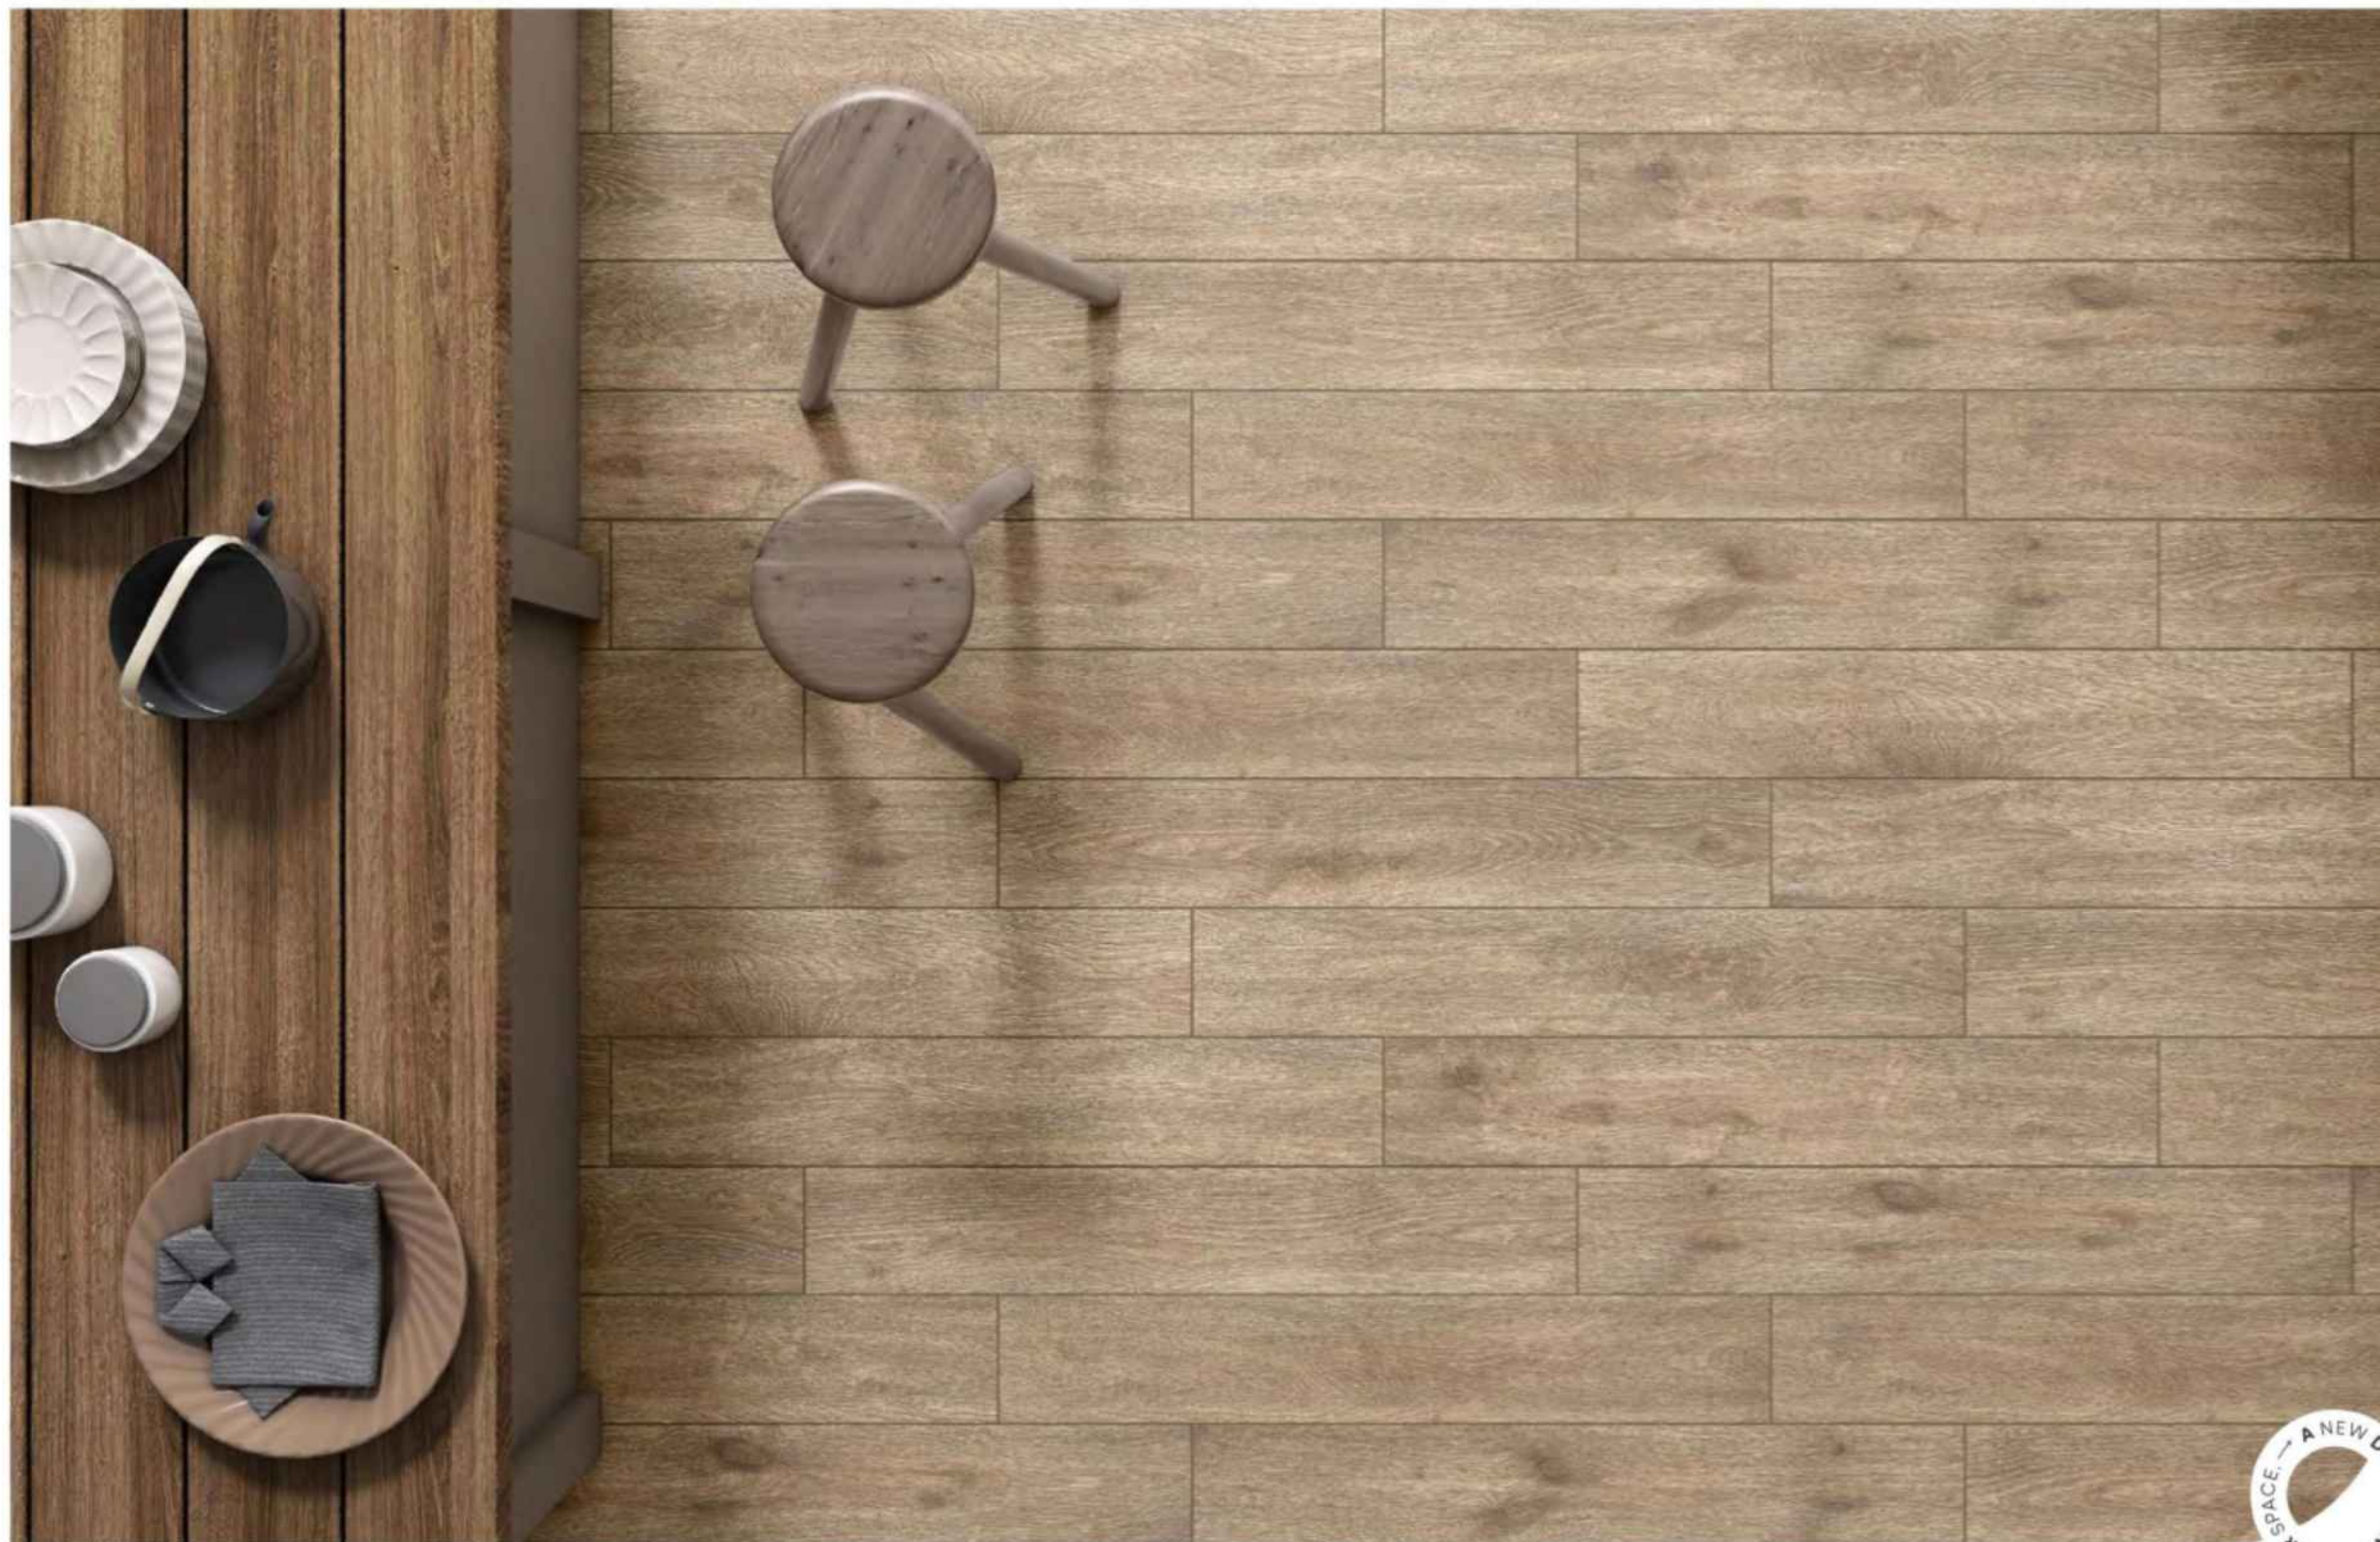

DRIFTWOOD CLASSIC

Size
200x1200mm
20x120cm

10
Random

Surface
Matt Relief

DRIFT
WOOD

DRIFTWOOD MAPLE

GruppoNueva™

DRIFTWOOD
MAPLE