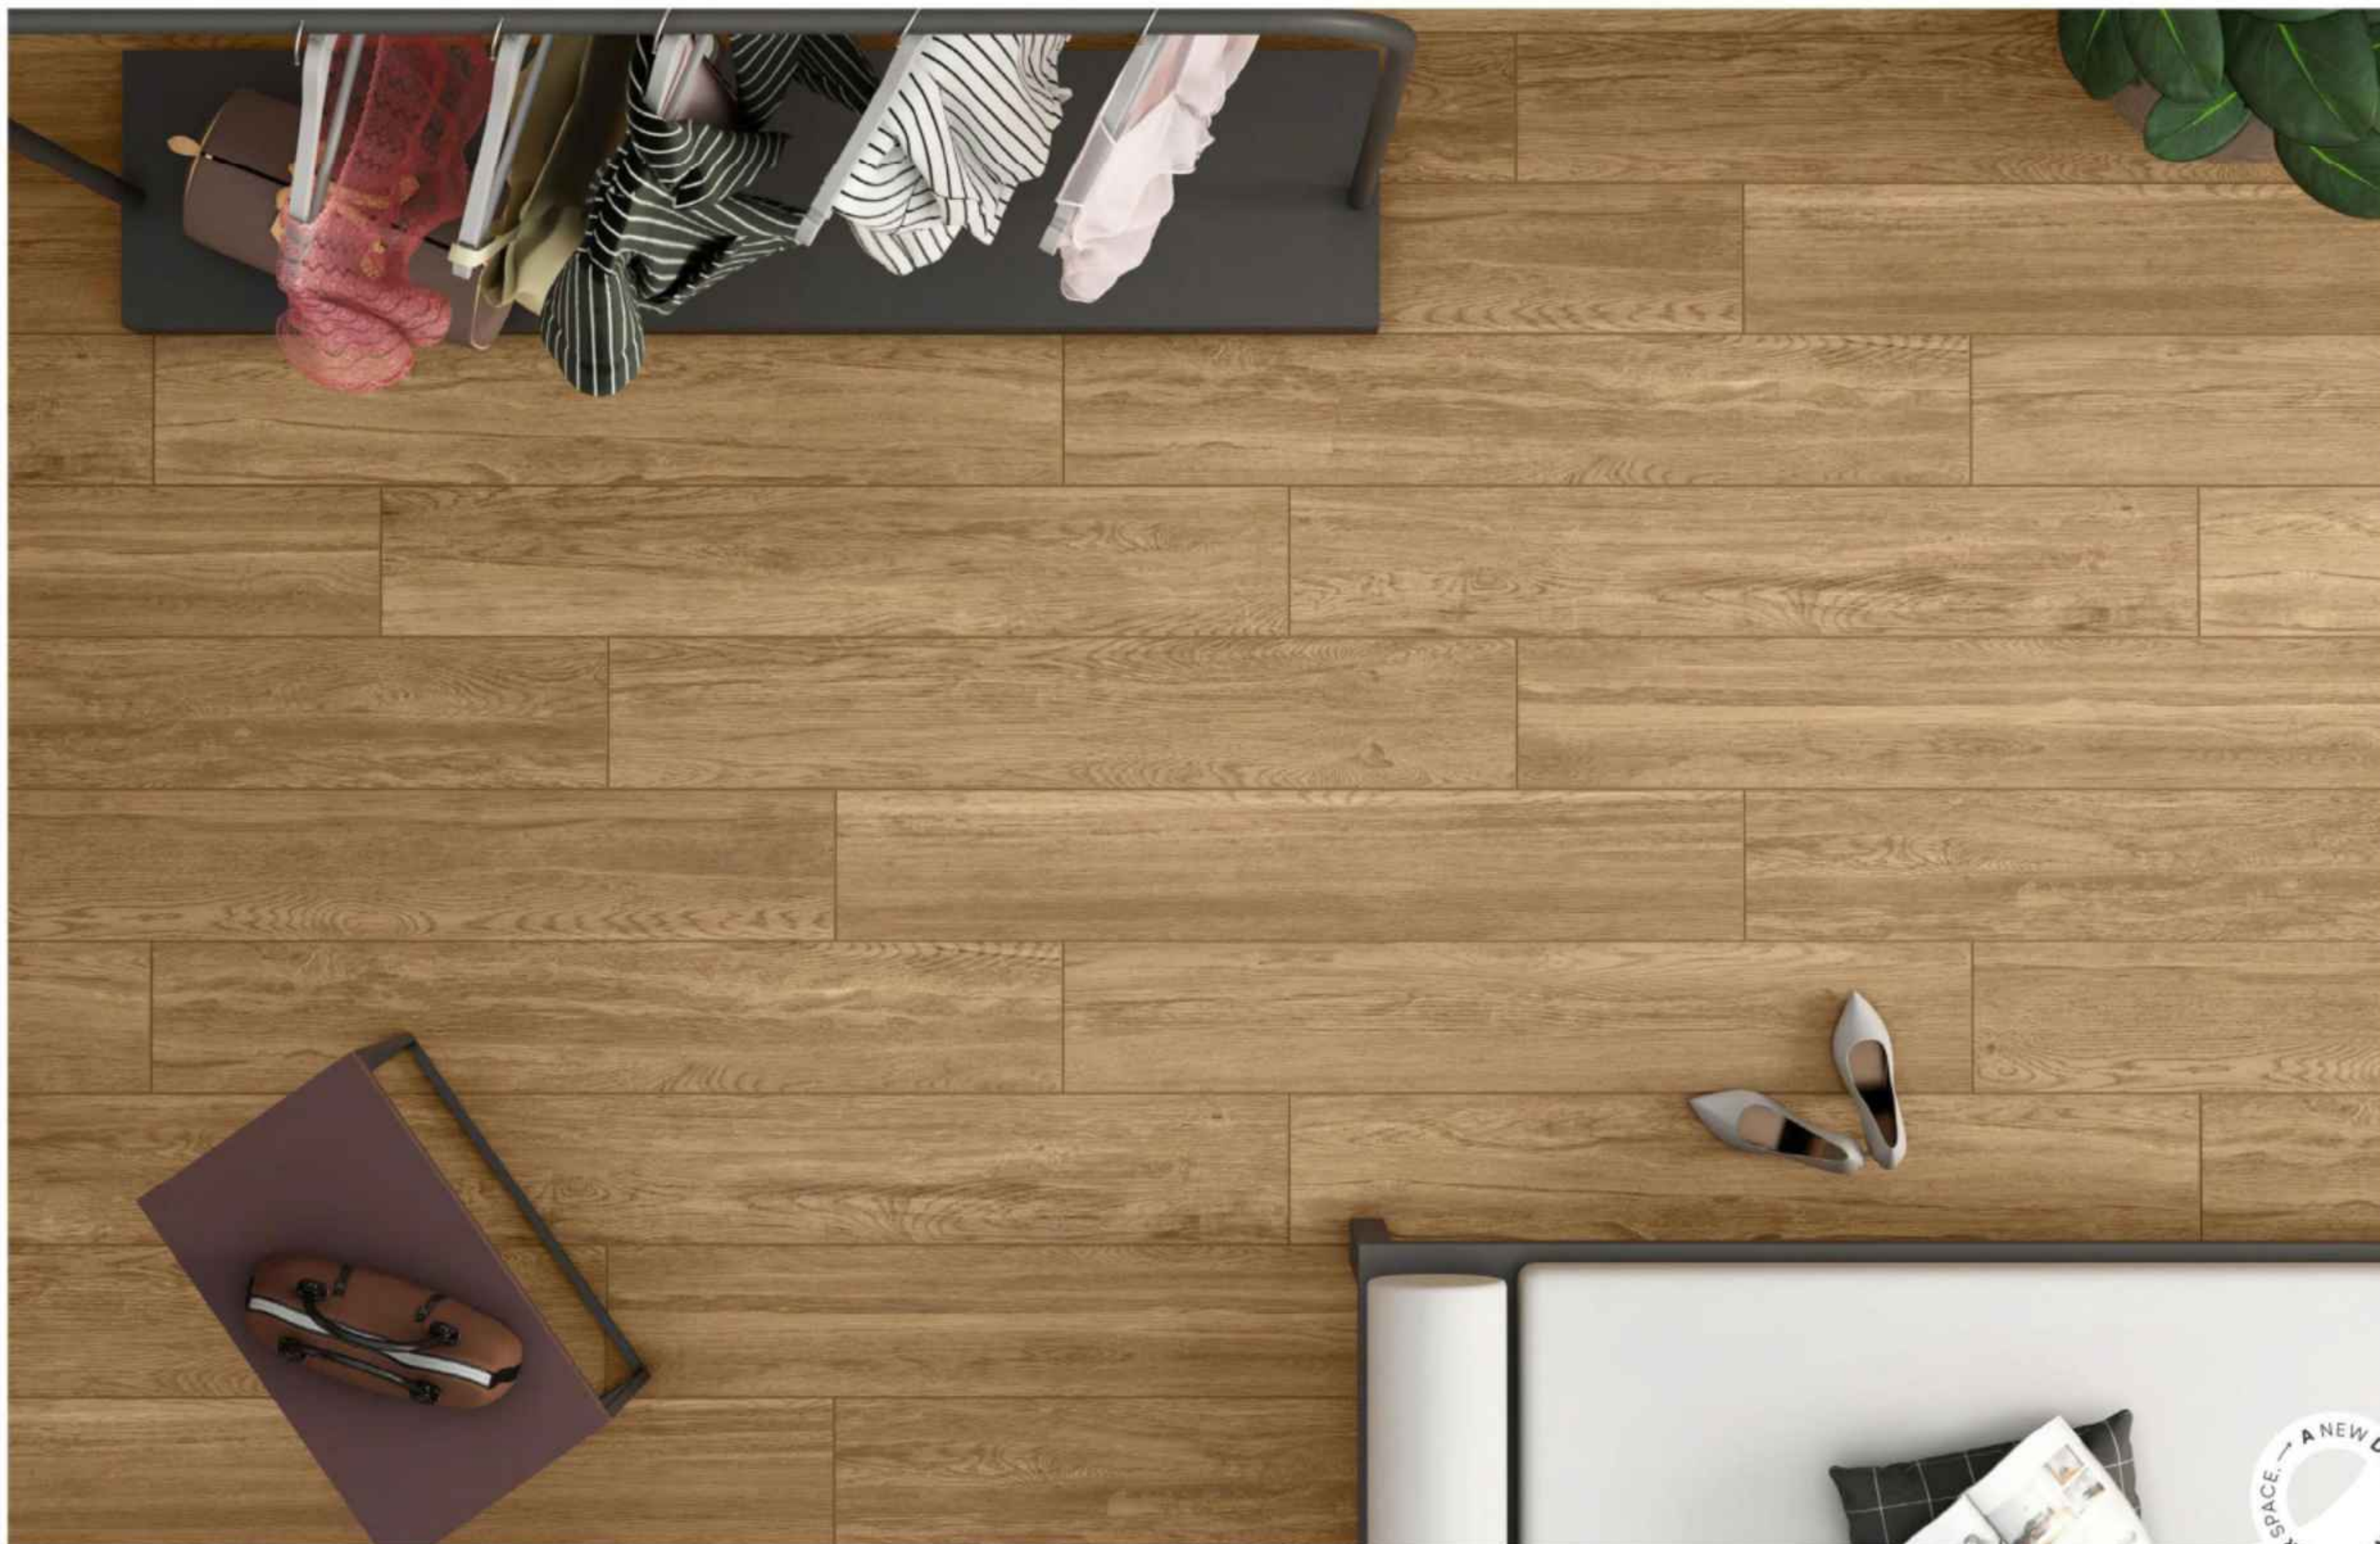

Size
200x1200mm
20x120cm

24
Random

Surface
Matt Relief

NOVELA

NOVELA NUT

GruppoNueva™

A NEW DIMENSION TO YOUR SPACE.

NOVELA
NUT