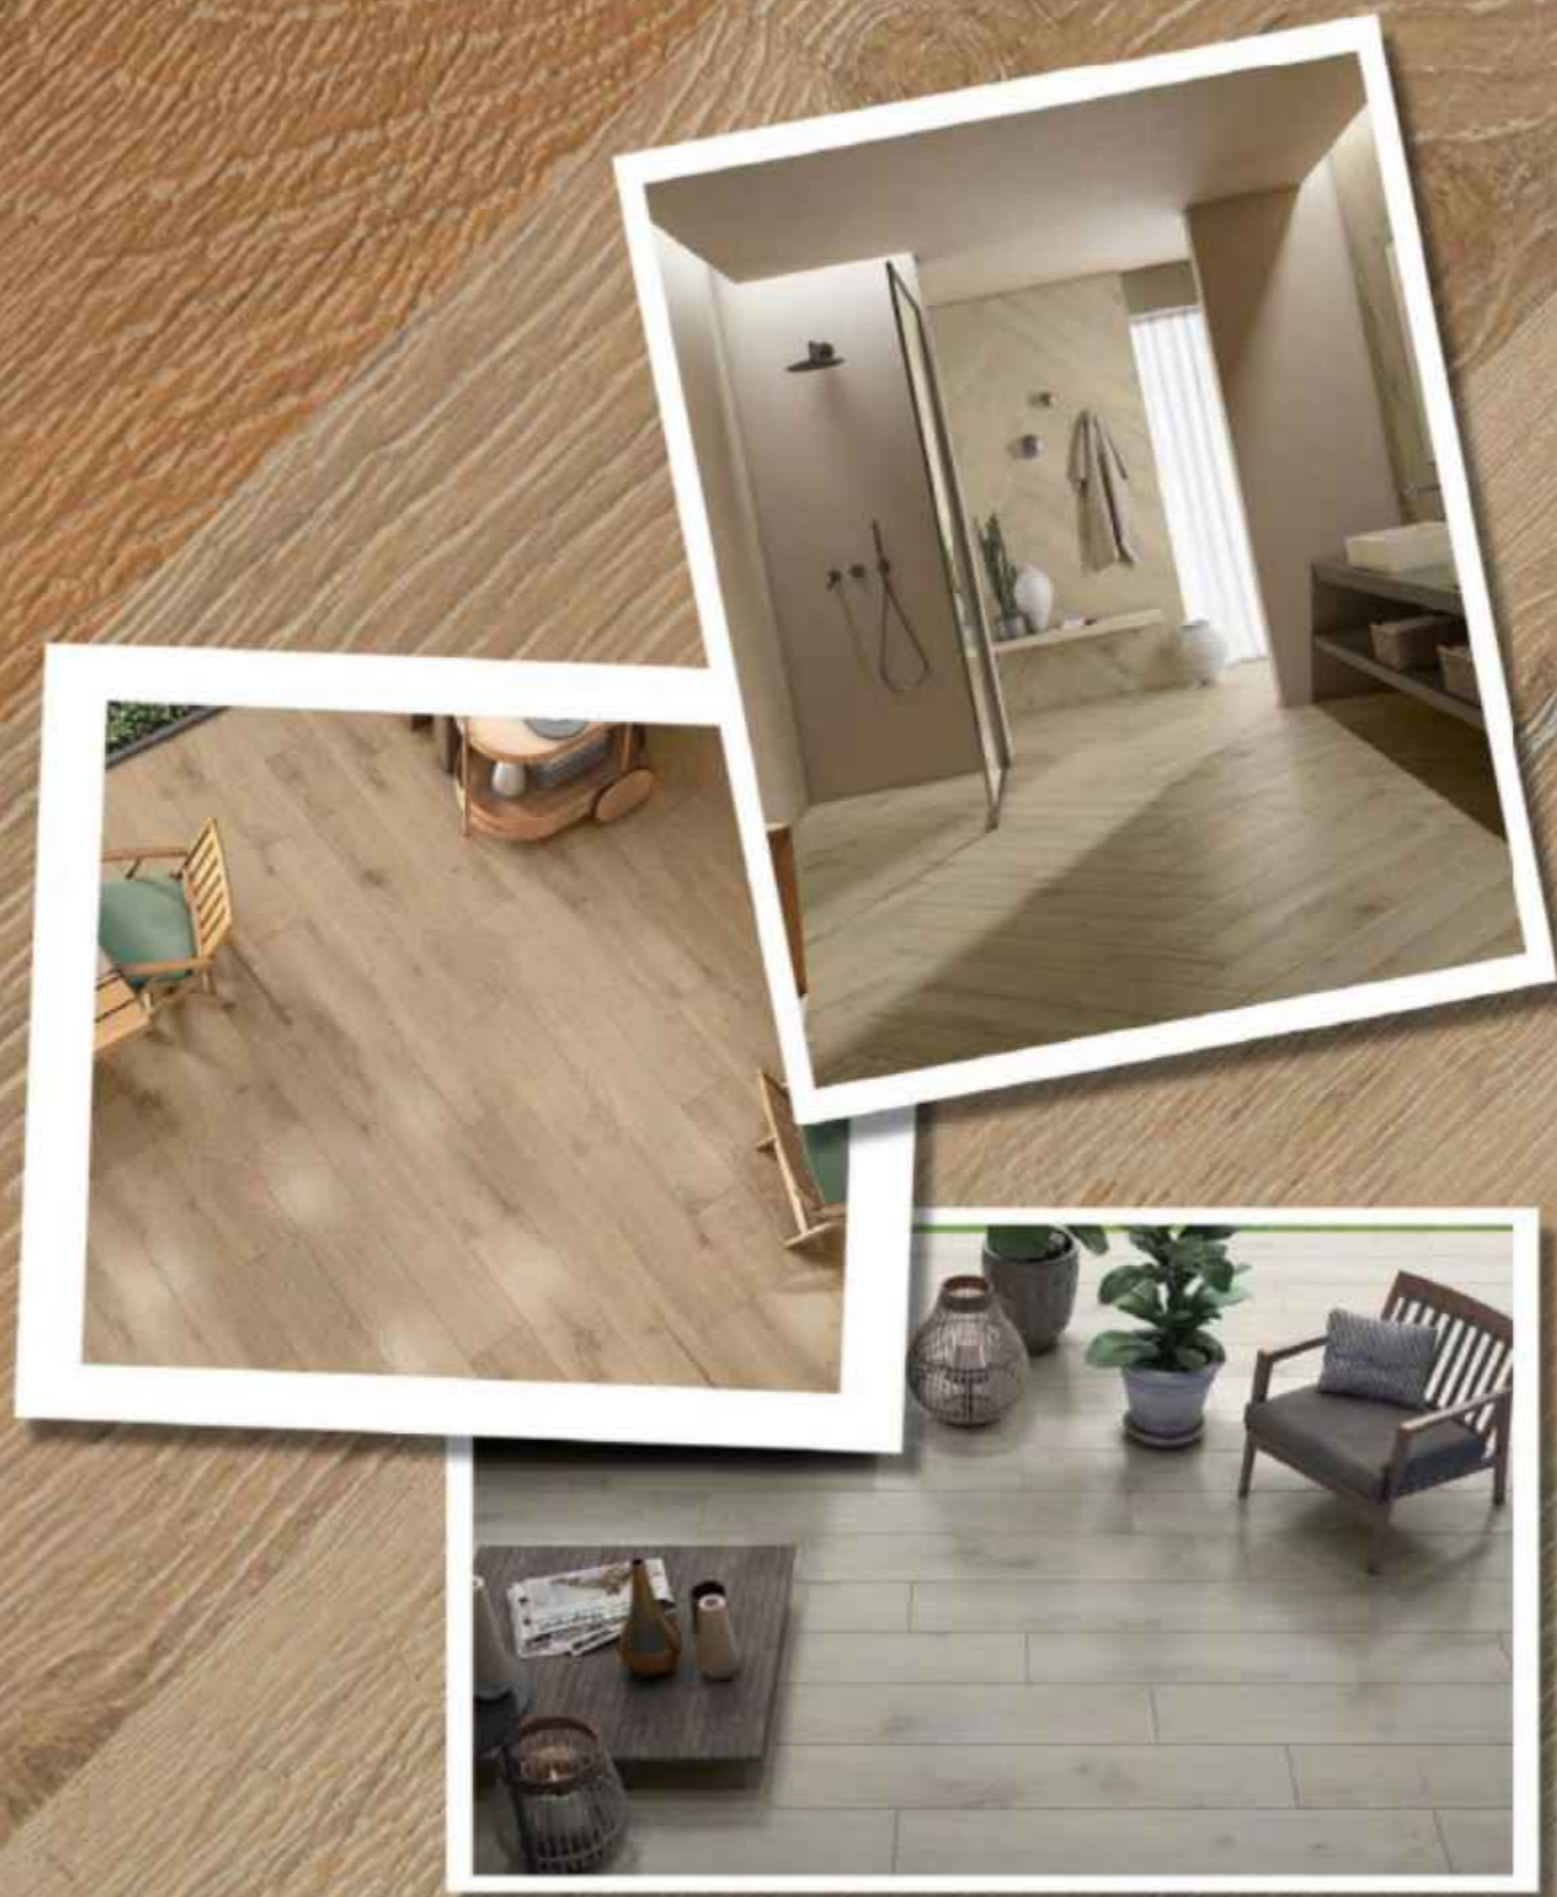

HAZY
Series

200X
1200MM

Gruppo Nueva^{TM}

G O O D
O O
W D