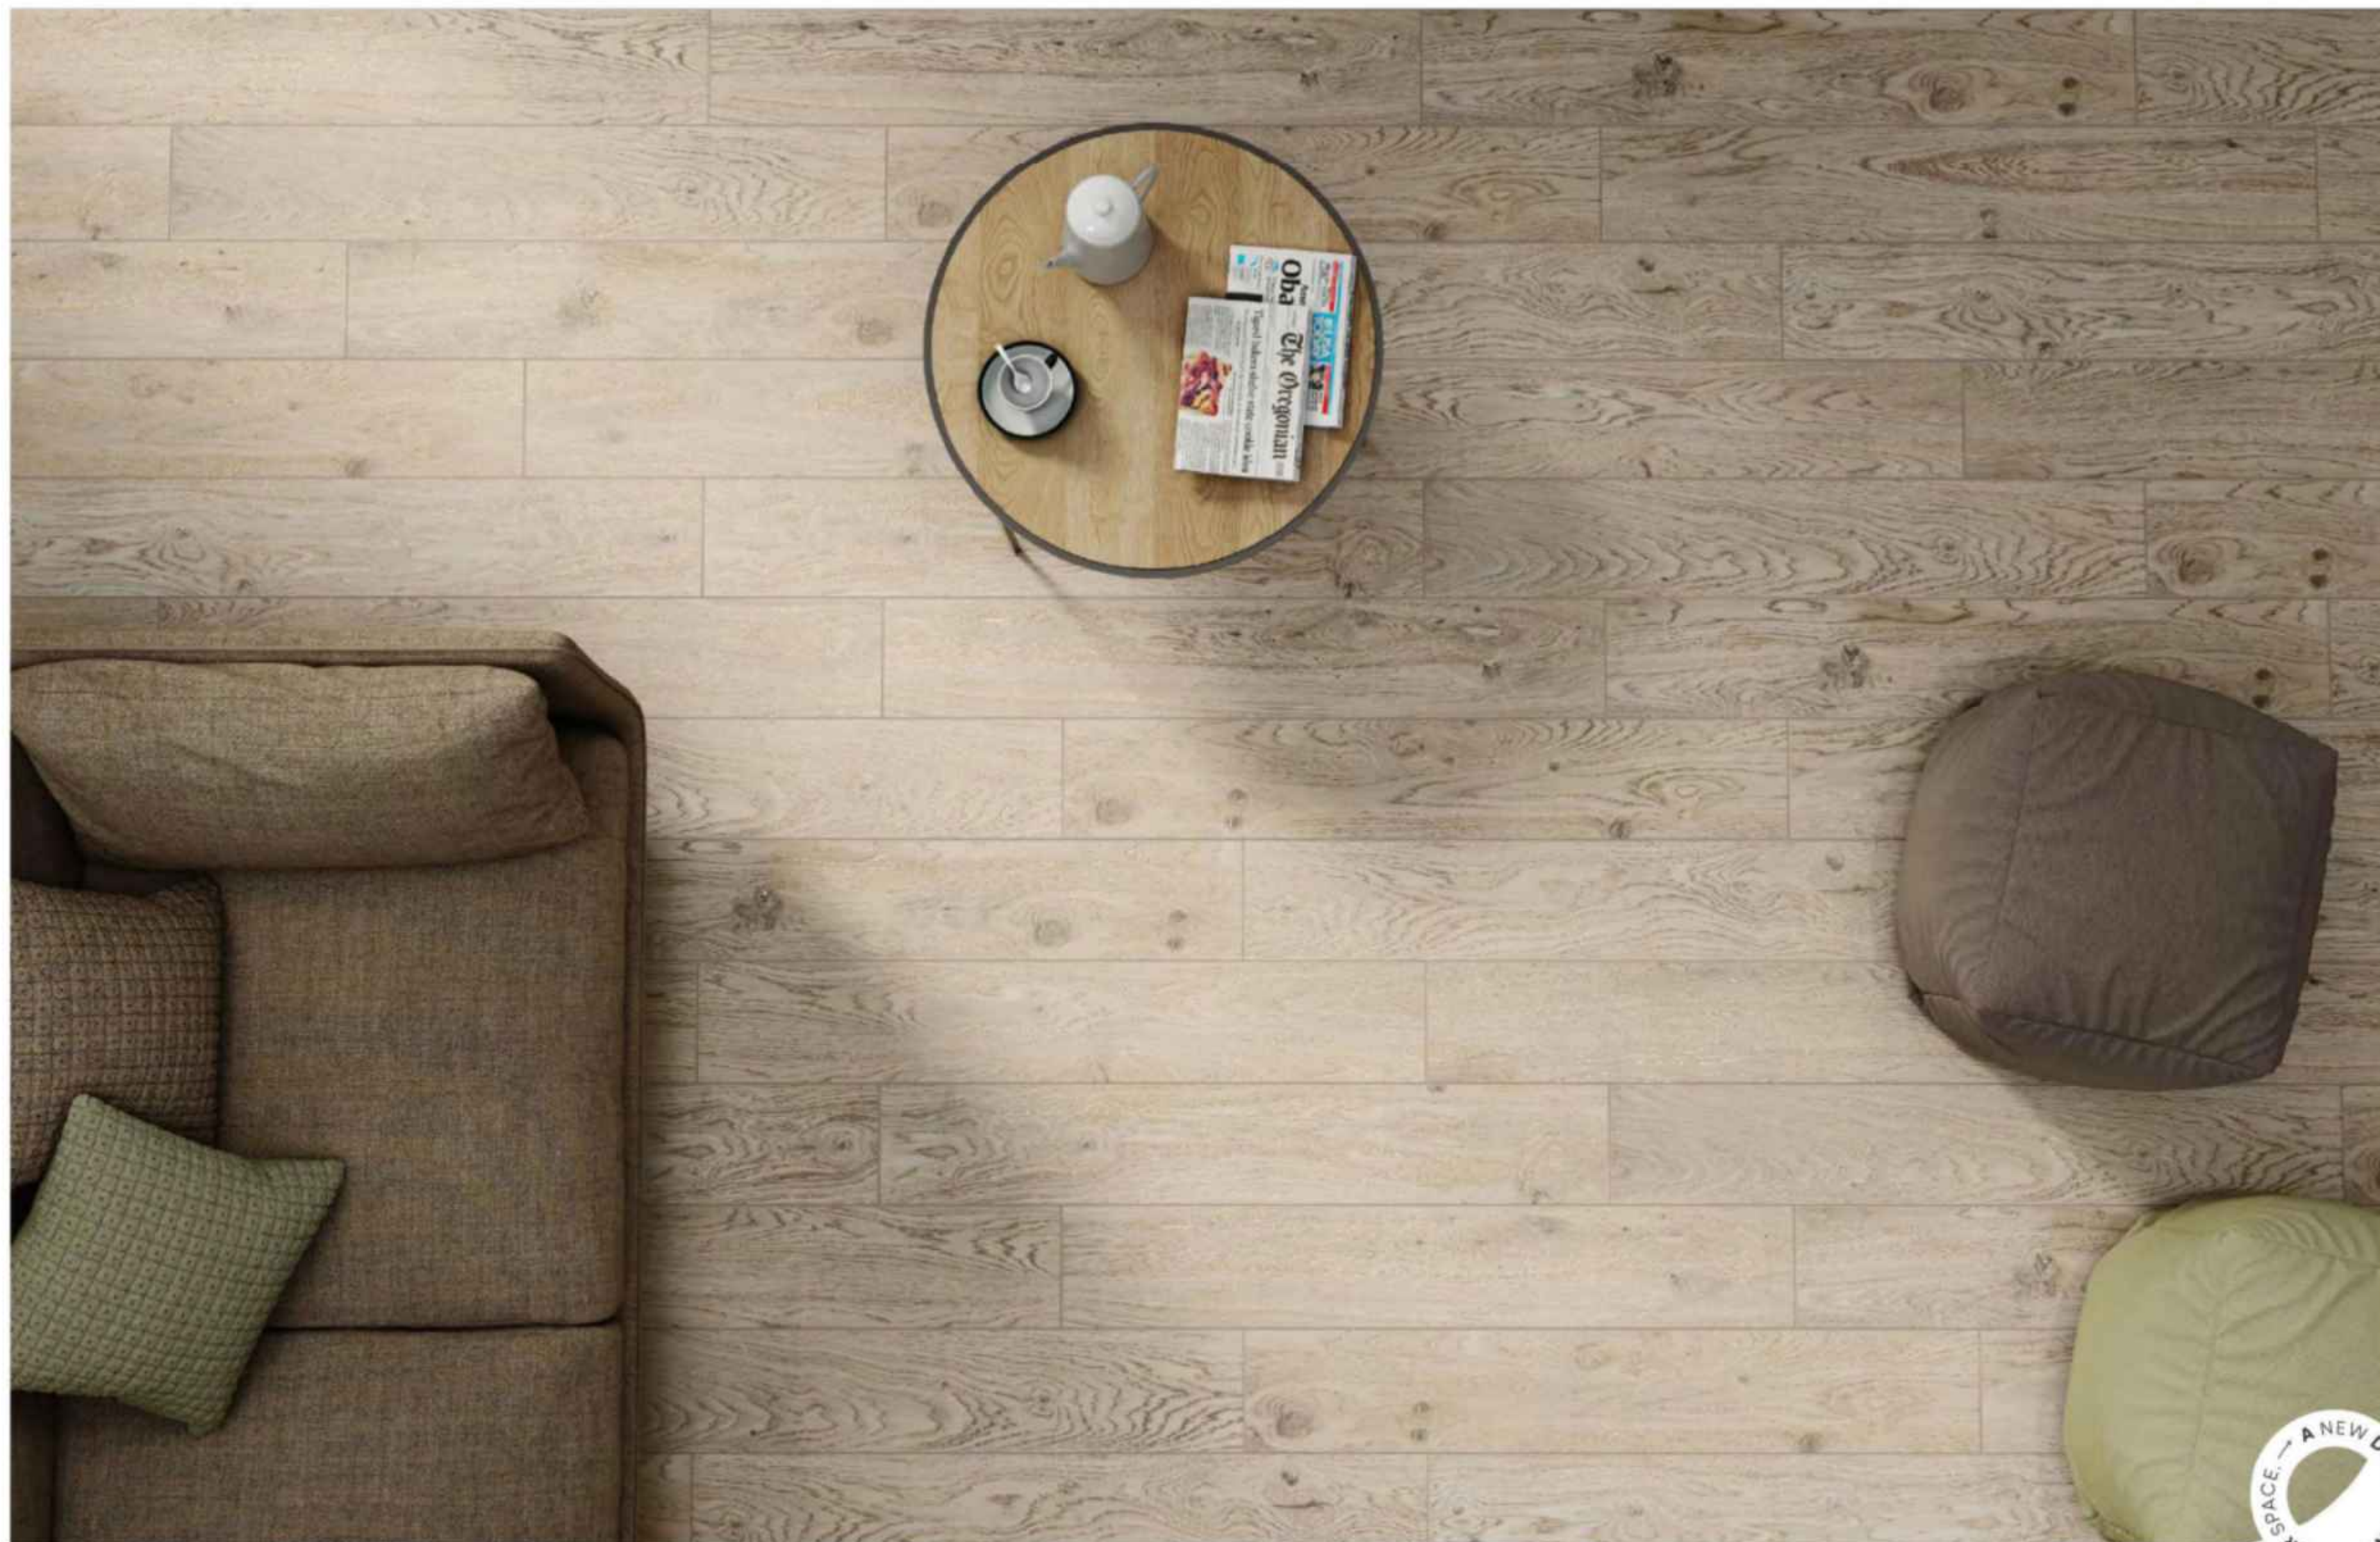

HABANA

HABANA ROBLE

Size
200x1200mm
20x120cm

10
Random

Surface
Matt Carving

HABANA

HABANA NATURAL

GruppoNueva™