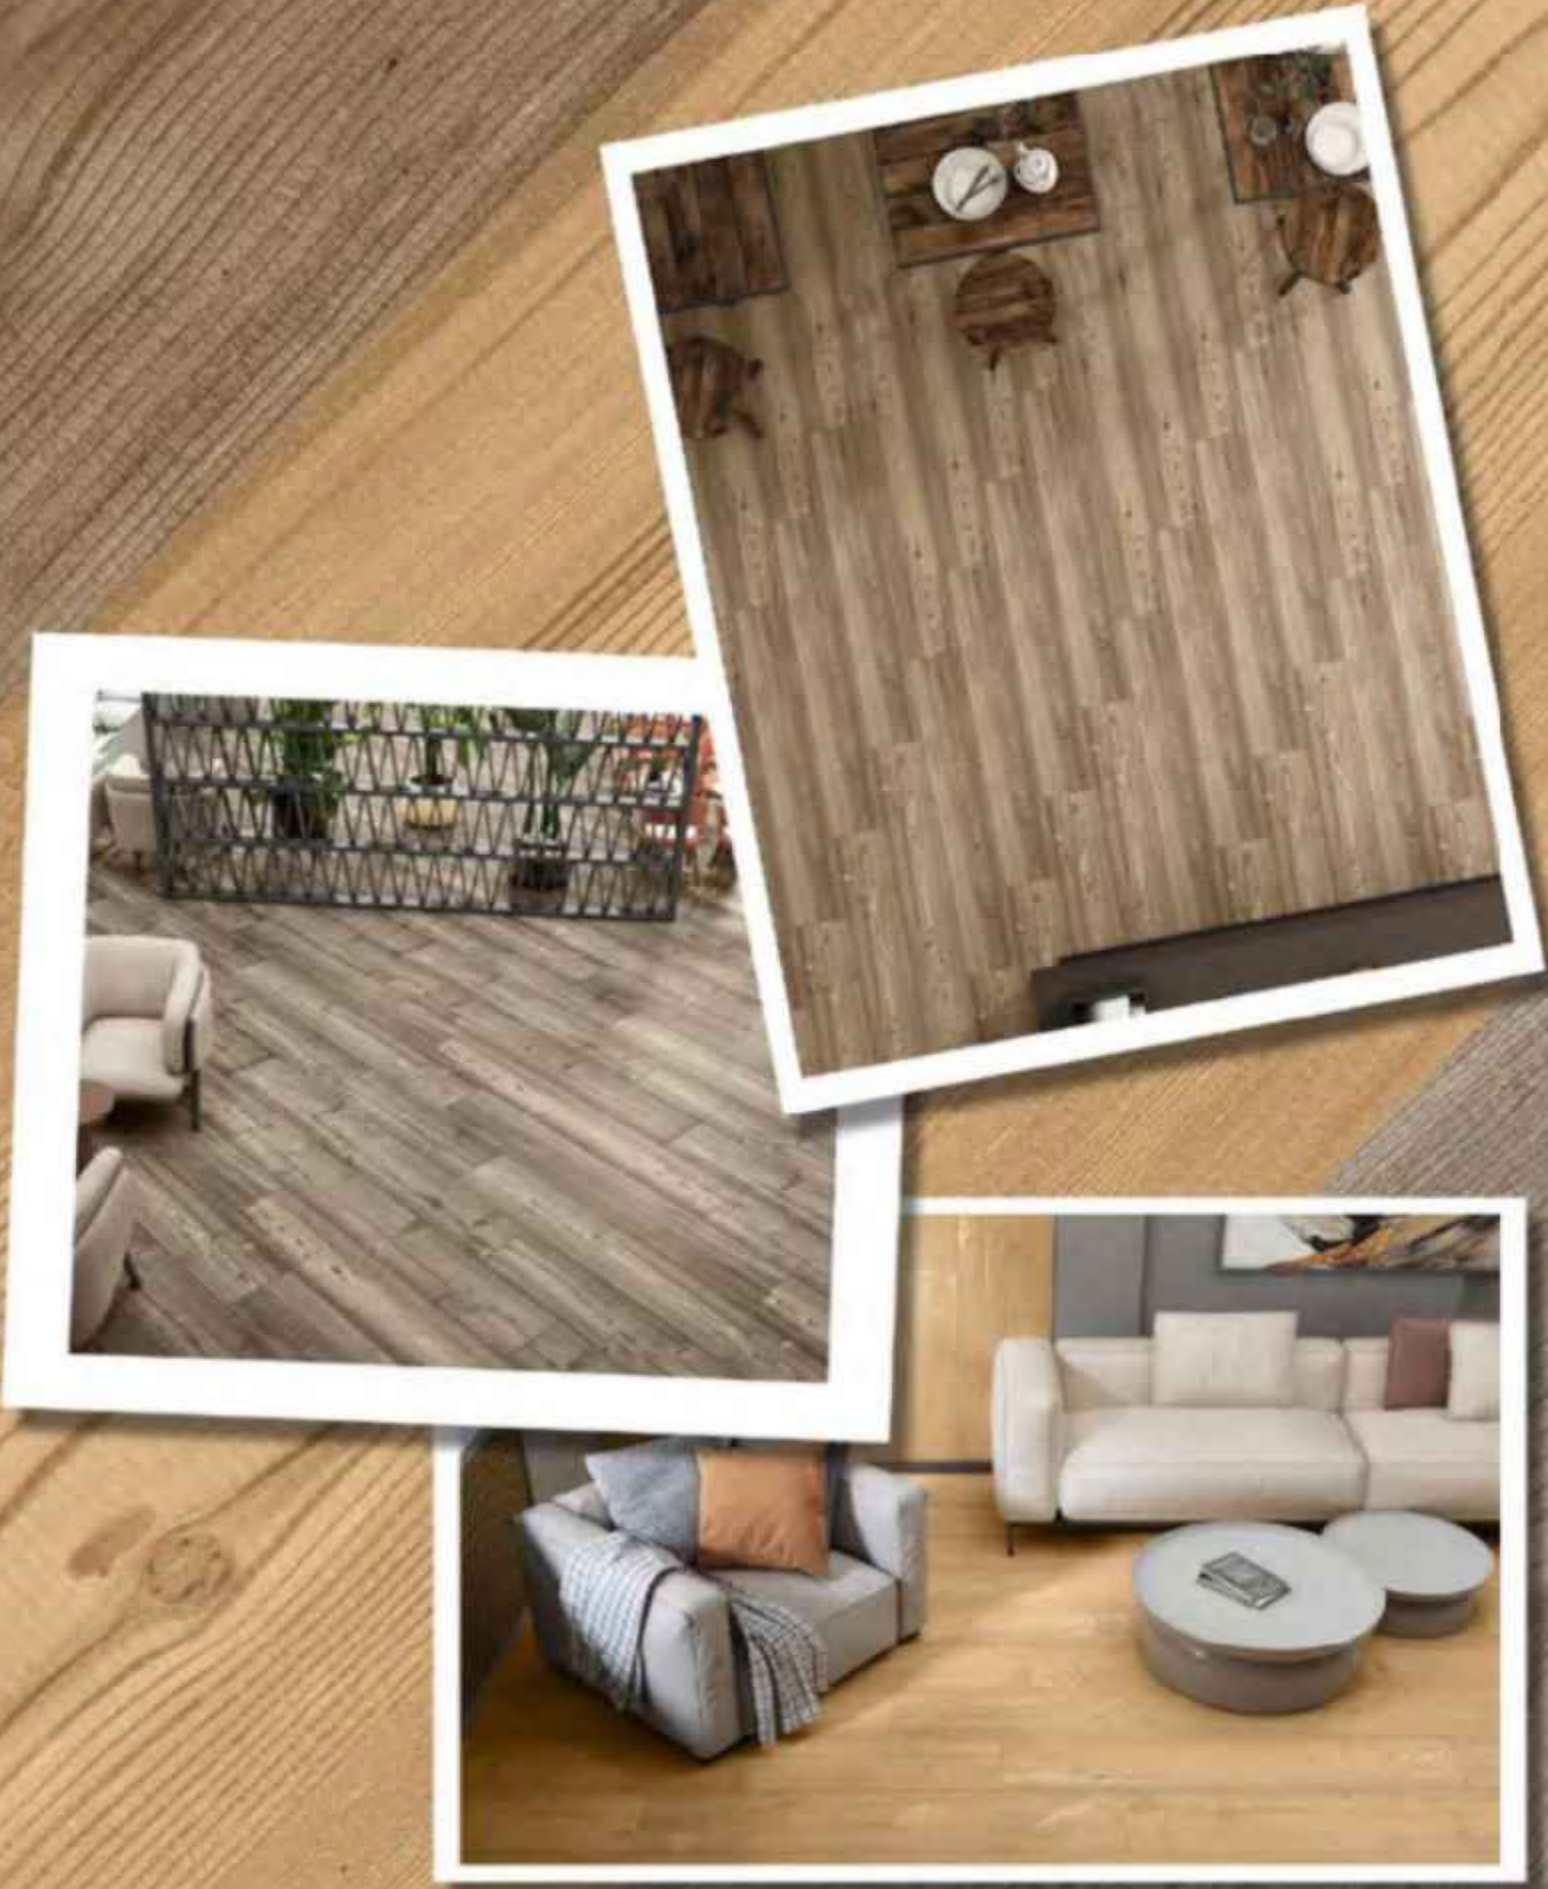

LYPTUS

Series

200X
1200MM

Gruppo Nueva^{TM}

G O O D
W O O D