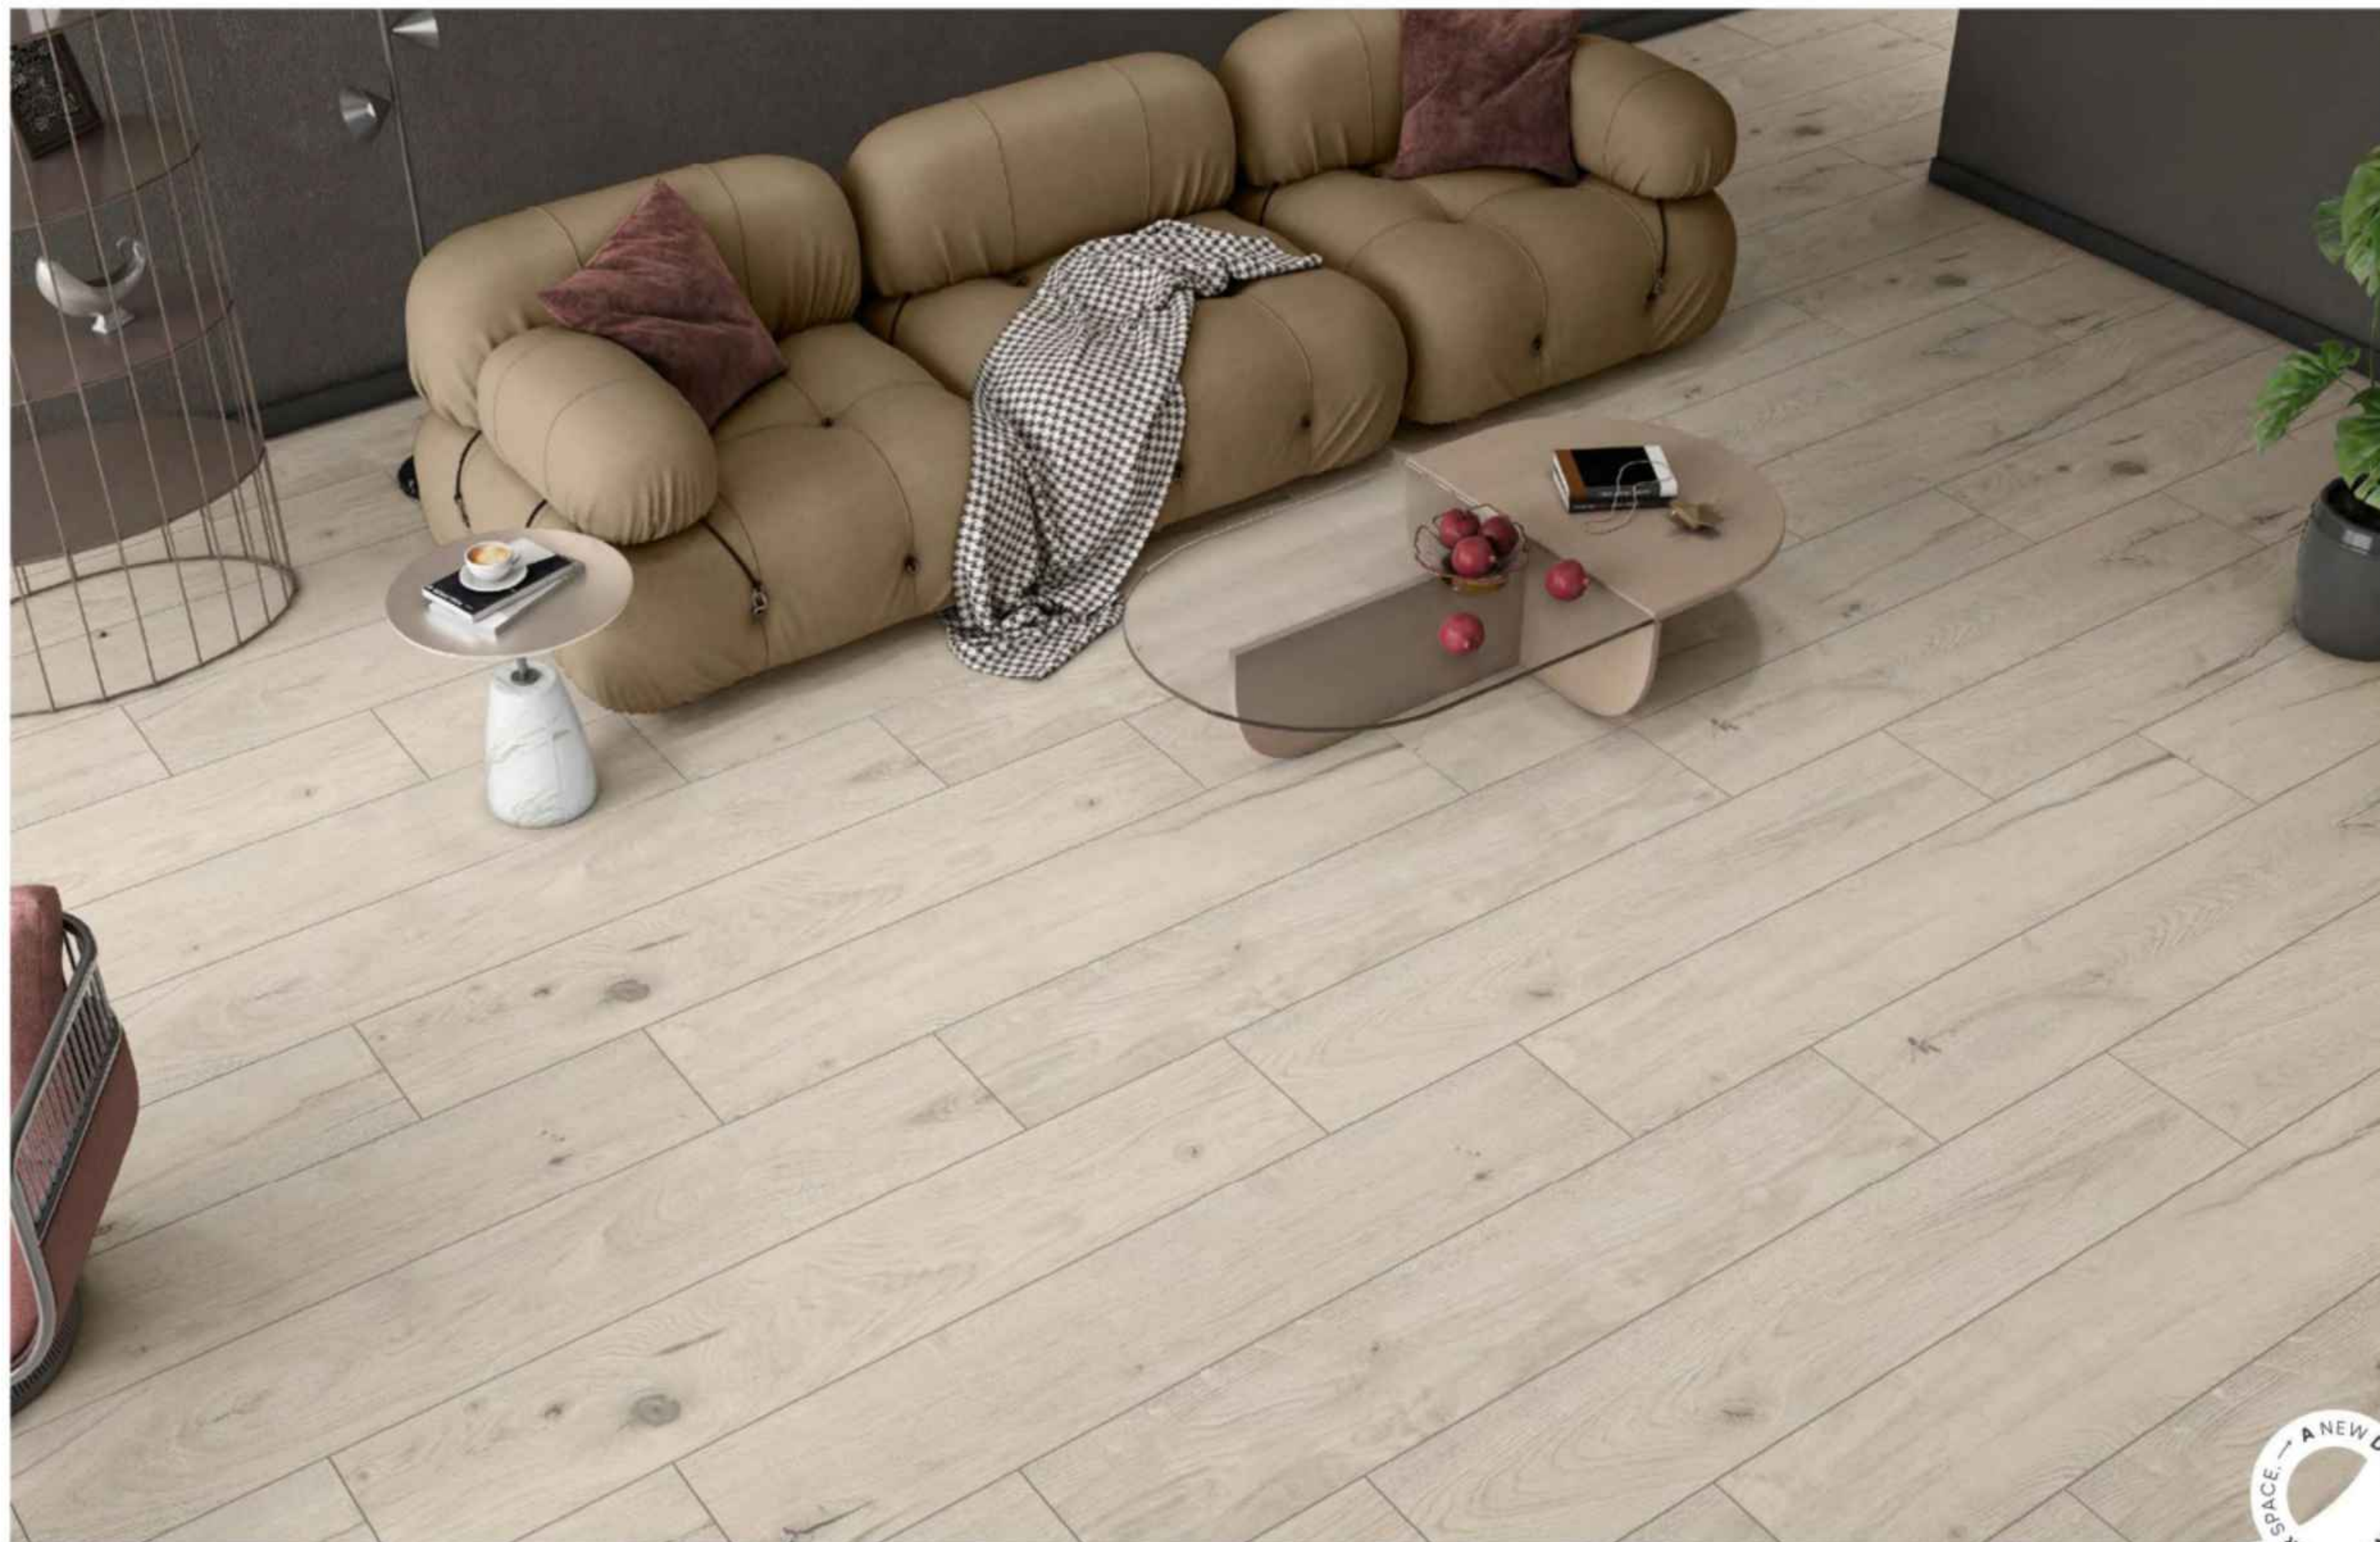

DAKOTA
NATURAL

Size
200x1200mm
20x120cm

10
Random

Surface
Matt

DAKOTA

DAKOTA WHITE OAK

GruppoNueva™

DAKOTA
WHITE OAK