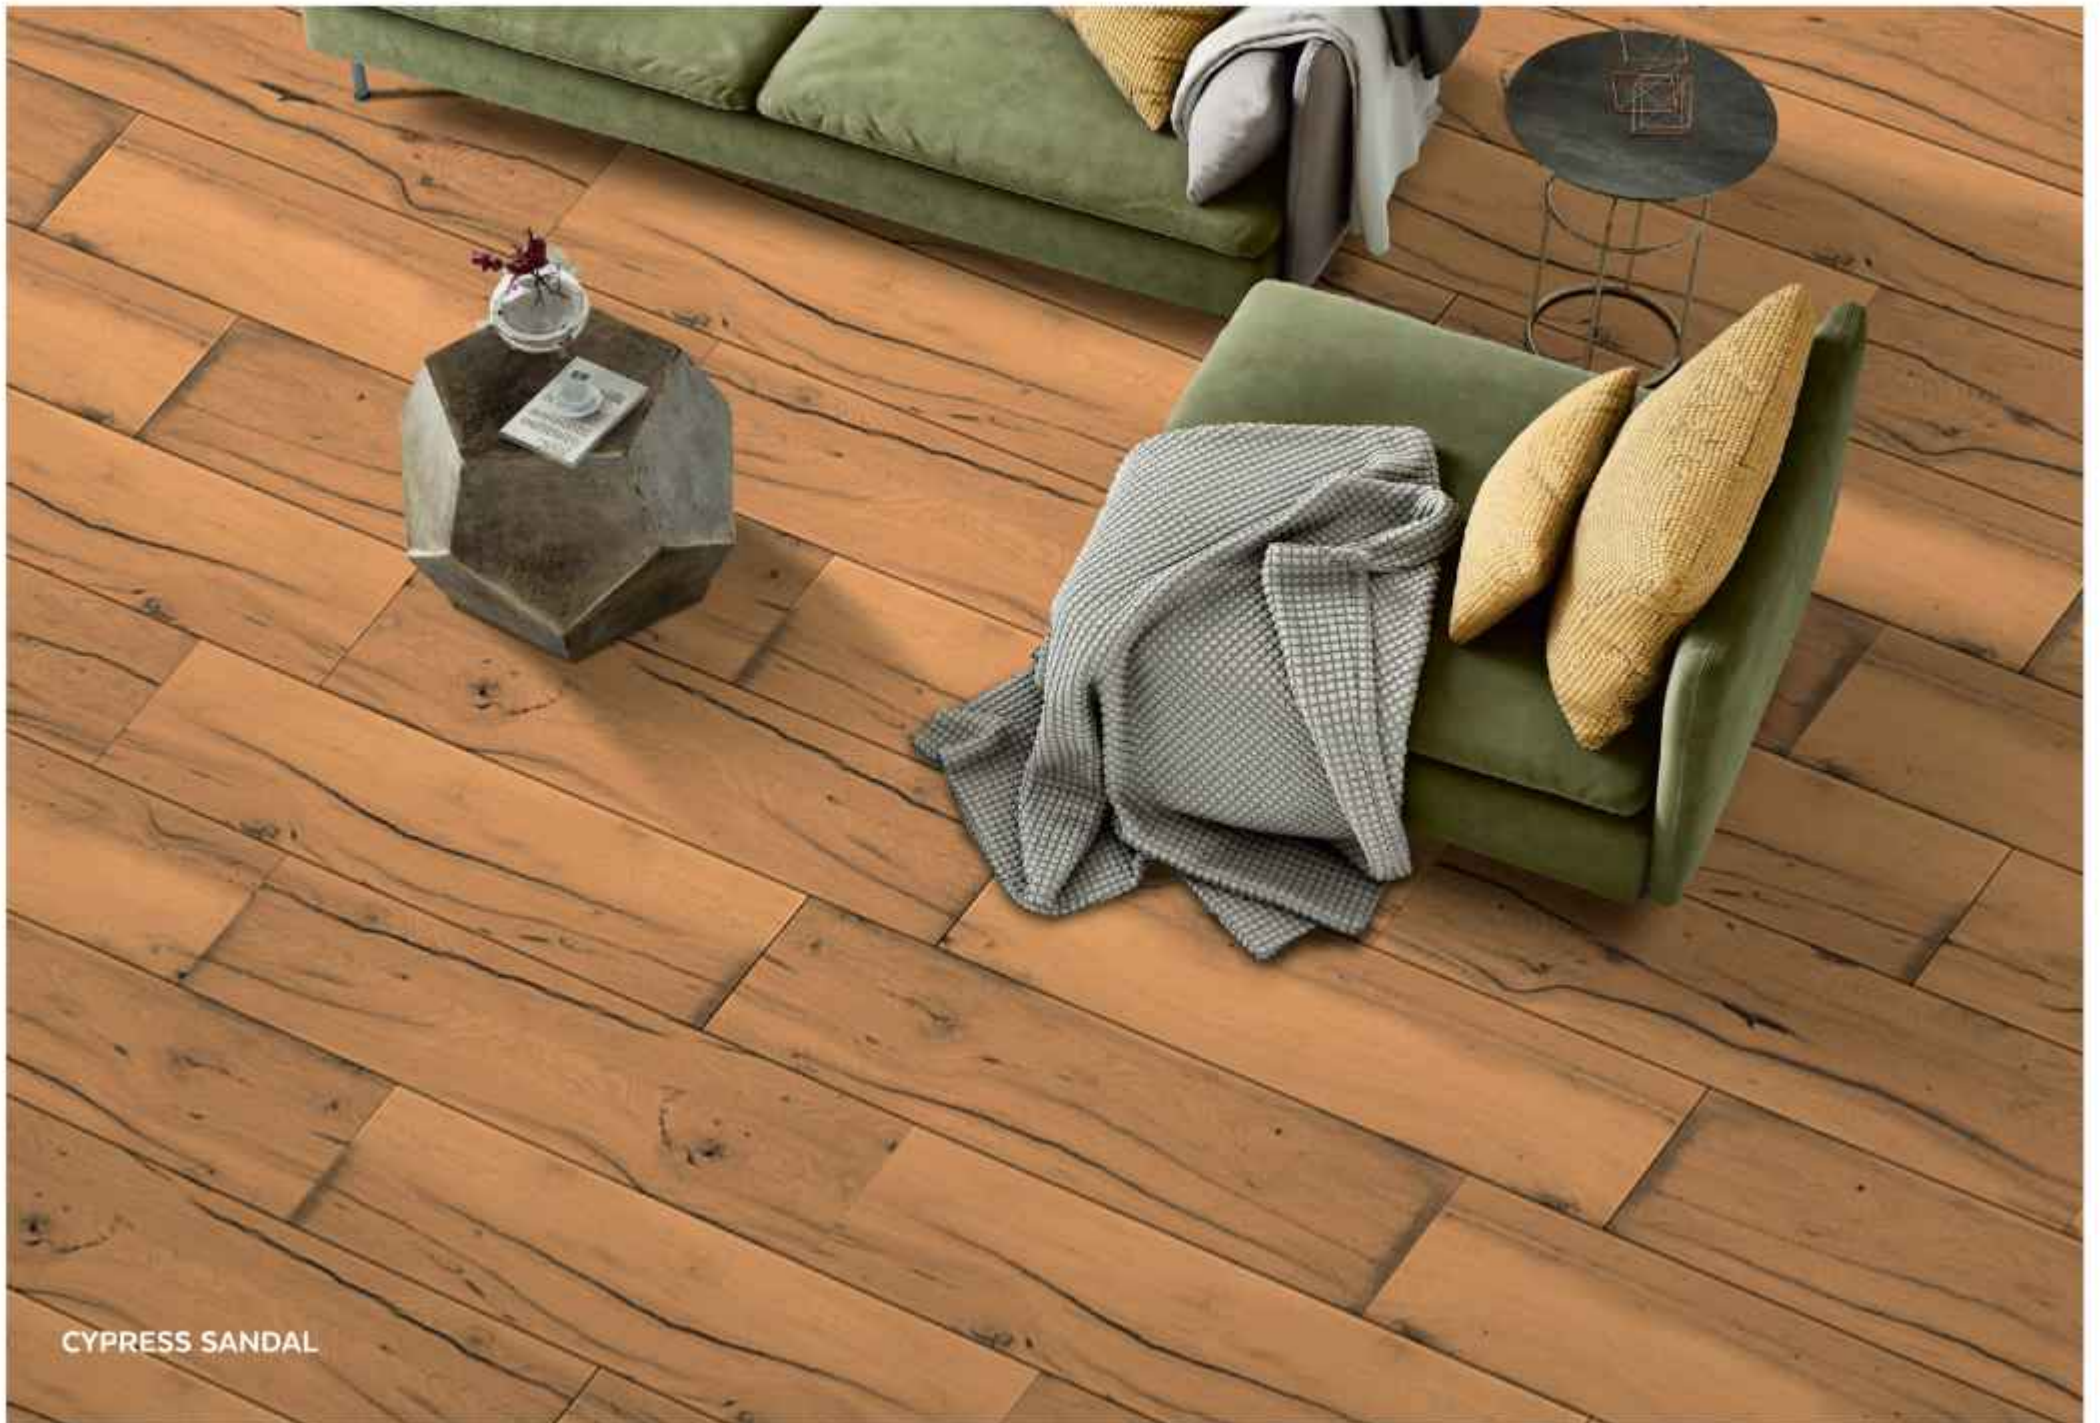

CYPRESS SANDAL