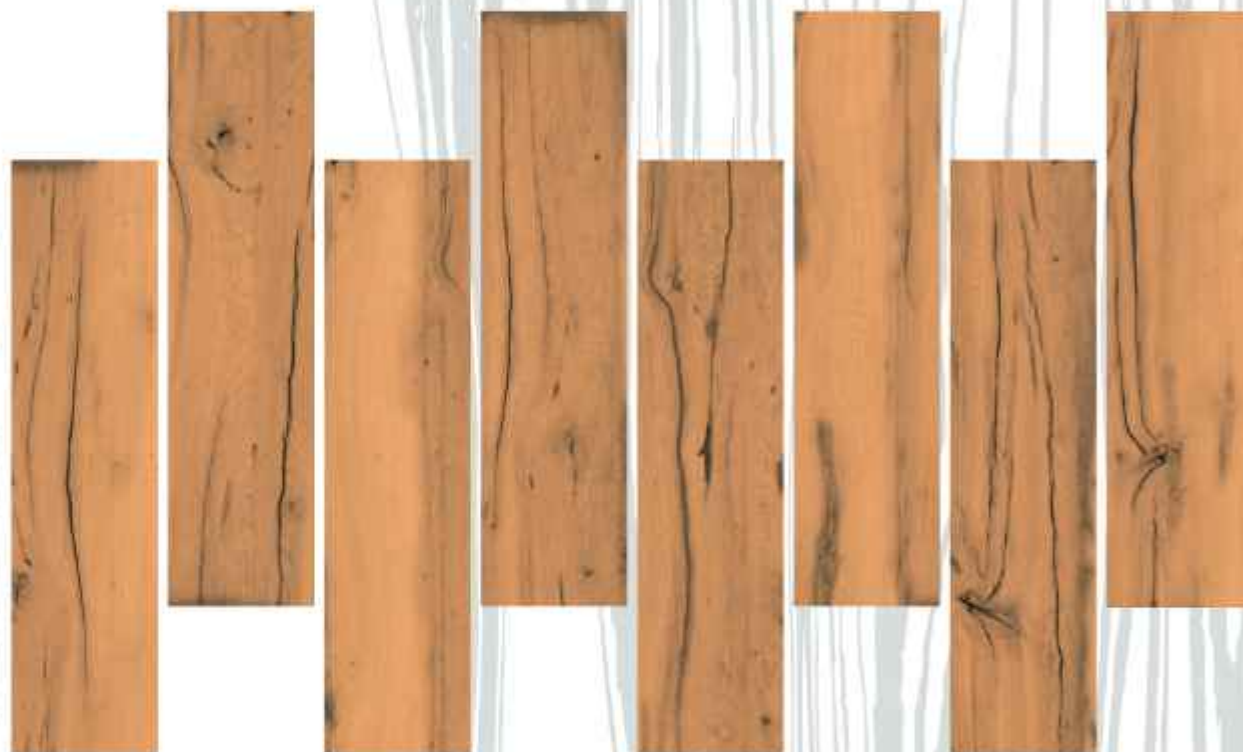

12 MM
THICKNESS
 DUTYTILES

CYPRESS SANDAL

SIZE
148X600MM

FINISH
MATT FINISH

RANDOM
08

Easy to
Clean

Zero
Maintenance

High
Strength

GruppoNueva™