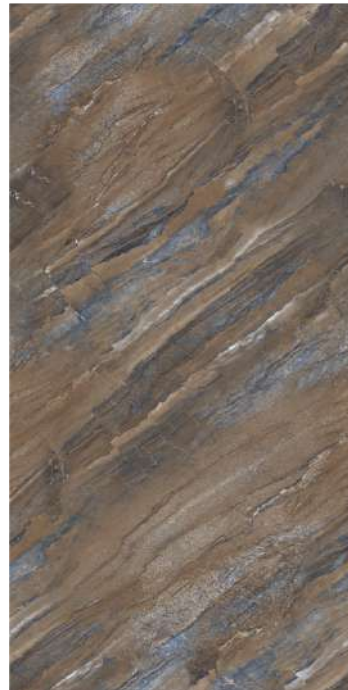

MELLOW TAN

Size : 600x1200mm

Surface : Polished

finish : Endless

INFINITE
COLLECTION

GruppoNueva™

METAMORPHIC ROCKS

Size : 600x1200mm