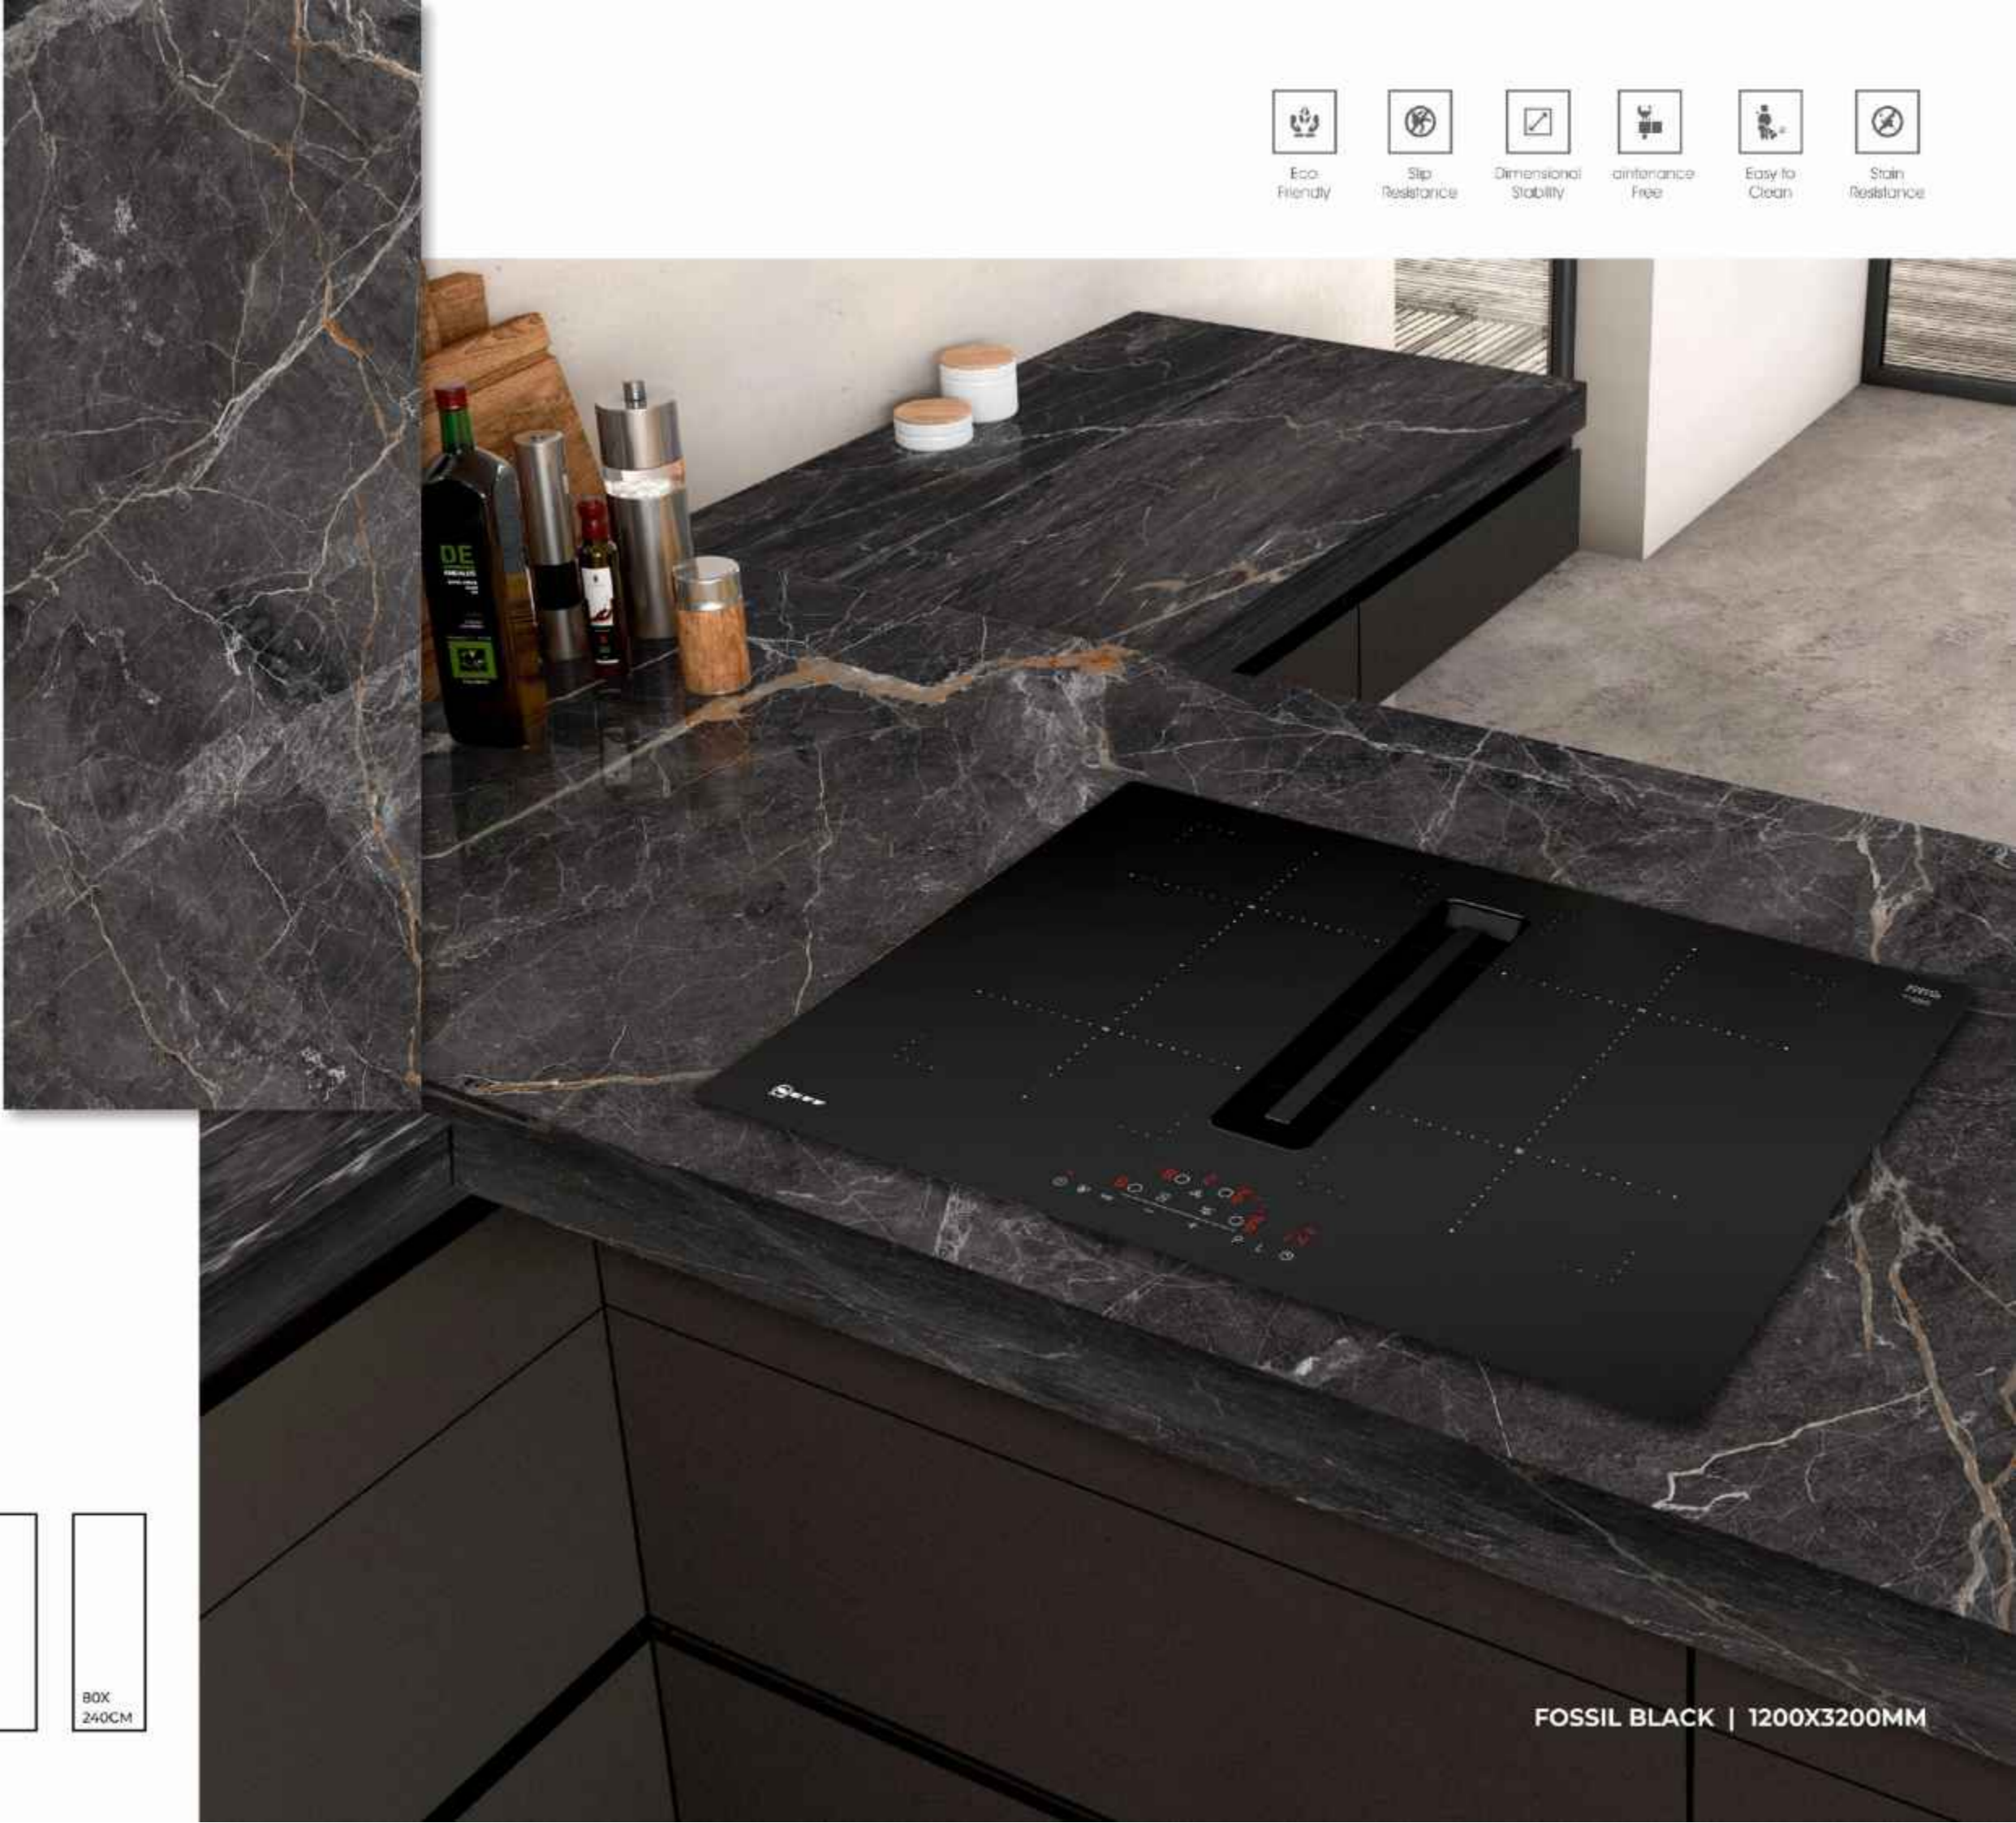

- Eco-Friendly
- Slip Resistance
- Dimensional Stability
- Maintenance Free
- Easy to Clean
- Stain Resistance

**FOSSIL
BLACK**

FINISHES.
GLOSSY | MATT | CARVING

SIZES.
1200X3200MM | 800X3200MM
1200X2800MM | 1200X2400MM
800X2400MM

RANDOM.
03