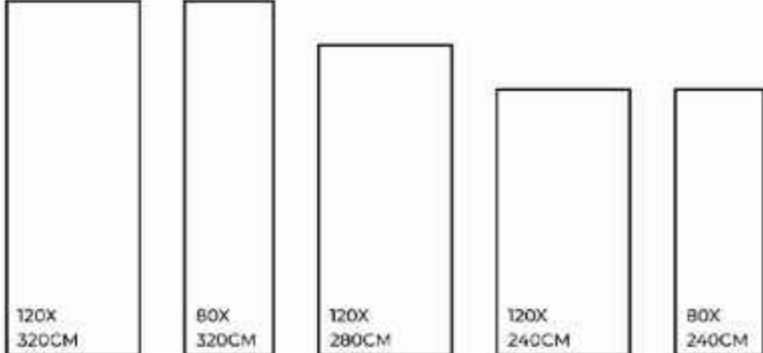

Eco-Friendly

Slip Resistance

Dimensional Stability

Maintenance Free

Easy to Clean

Stain Resistance

**PANDA
WHITE**

FINISHES.
GLOSSY | MATT | CARVING

SIZES.
1200X3200MM | 800X3200MM
1200X2800MM | 1200X2400MM
800X2400MM

RANDOM.
01