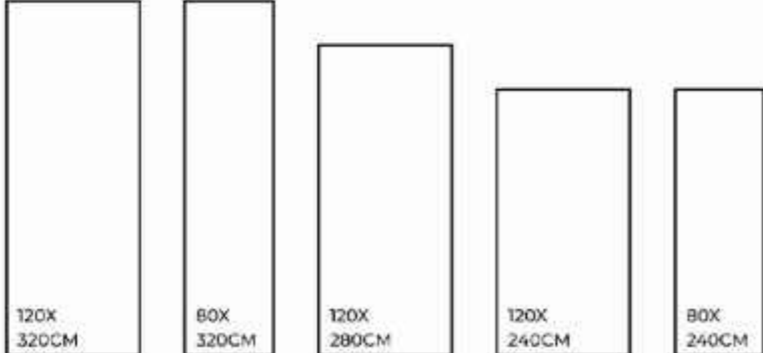

Easy to Clean

Stain Resistance

MARQUINA NERO

FINISHES.
GLOSSY | MATT | CARVING

SIZES.
1200X3200MM | 800X3200MM
1200X2800MM | 1200X2400MM
800X2400MM

RANDOM.

02

Eco-Friendly