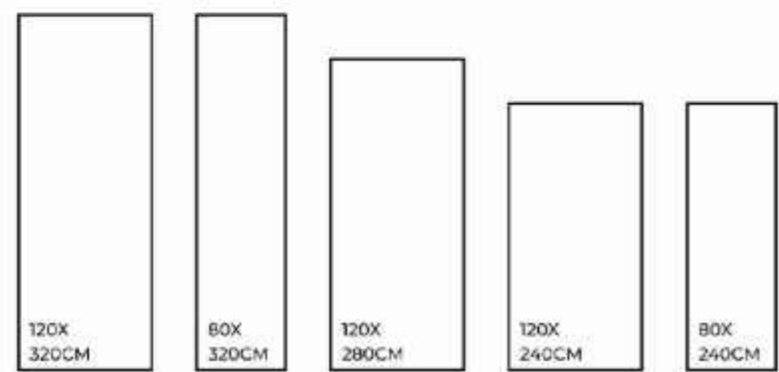

- Eco-Friendly
- Slip Resistance
- Dimensional Stability
- Maintenance Free
- Easy to Clean
- Stain Resistance

**CALACATTA
IMPERIO**

FINISHES.
GLOSSY | MATT | CARVING

SIZES.
1200X3200MM | 800X3200MM
1200X2800MM | 1200X2400MM
800X2400MM

RANDOM.
02