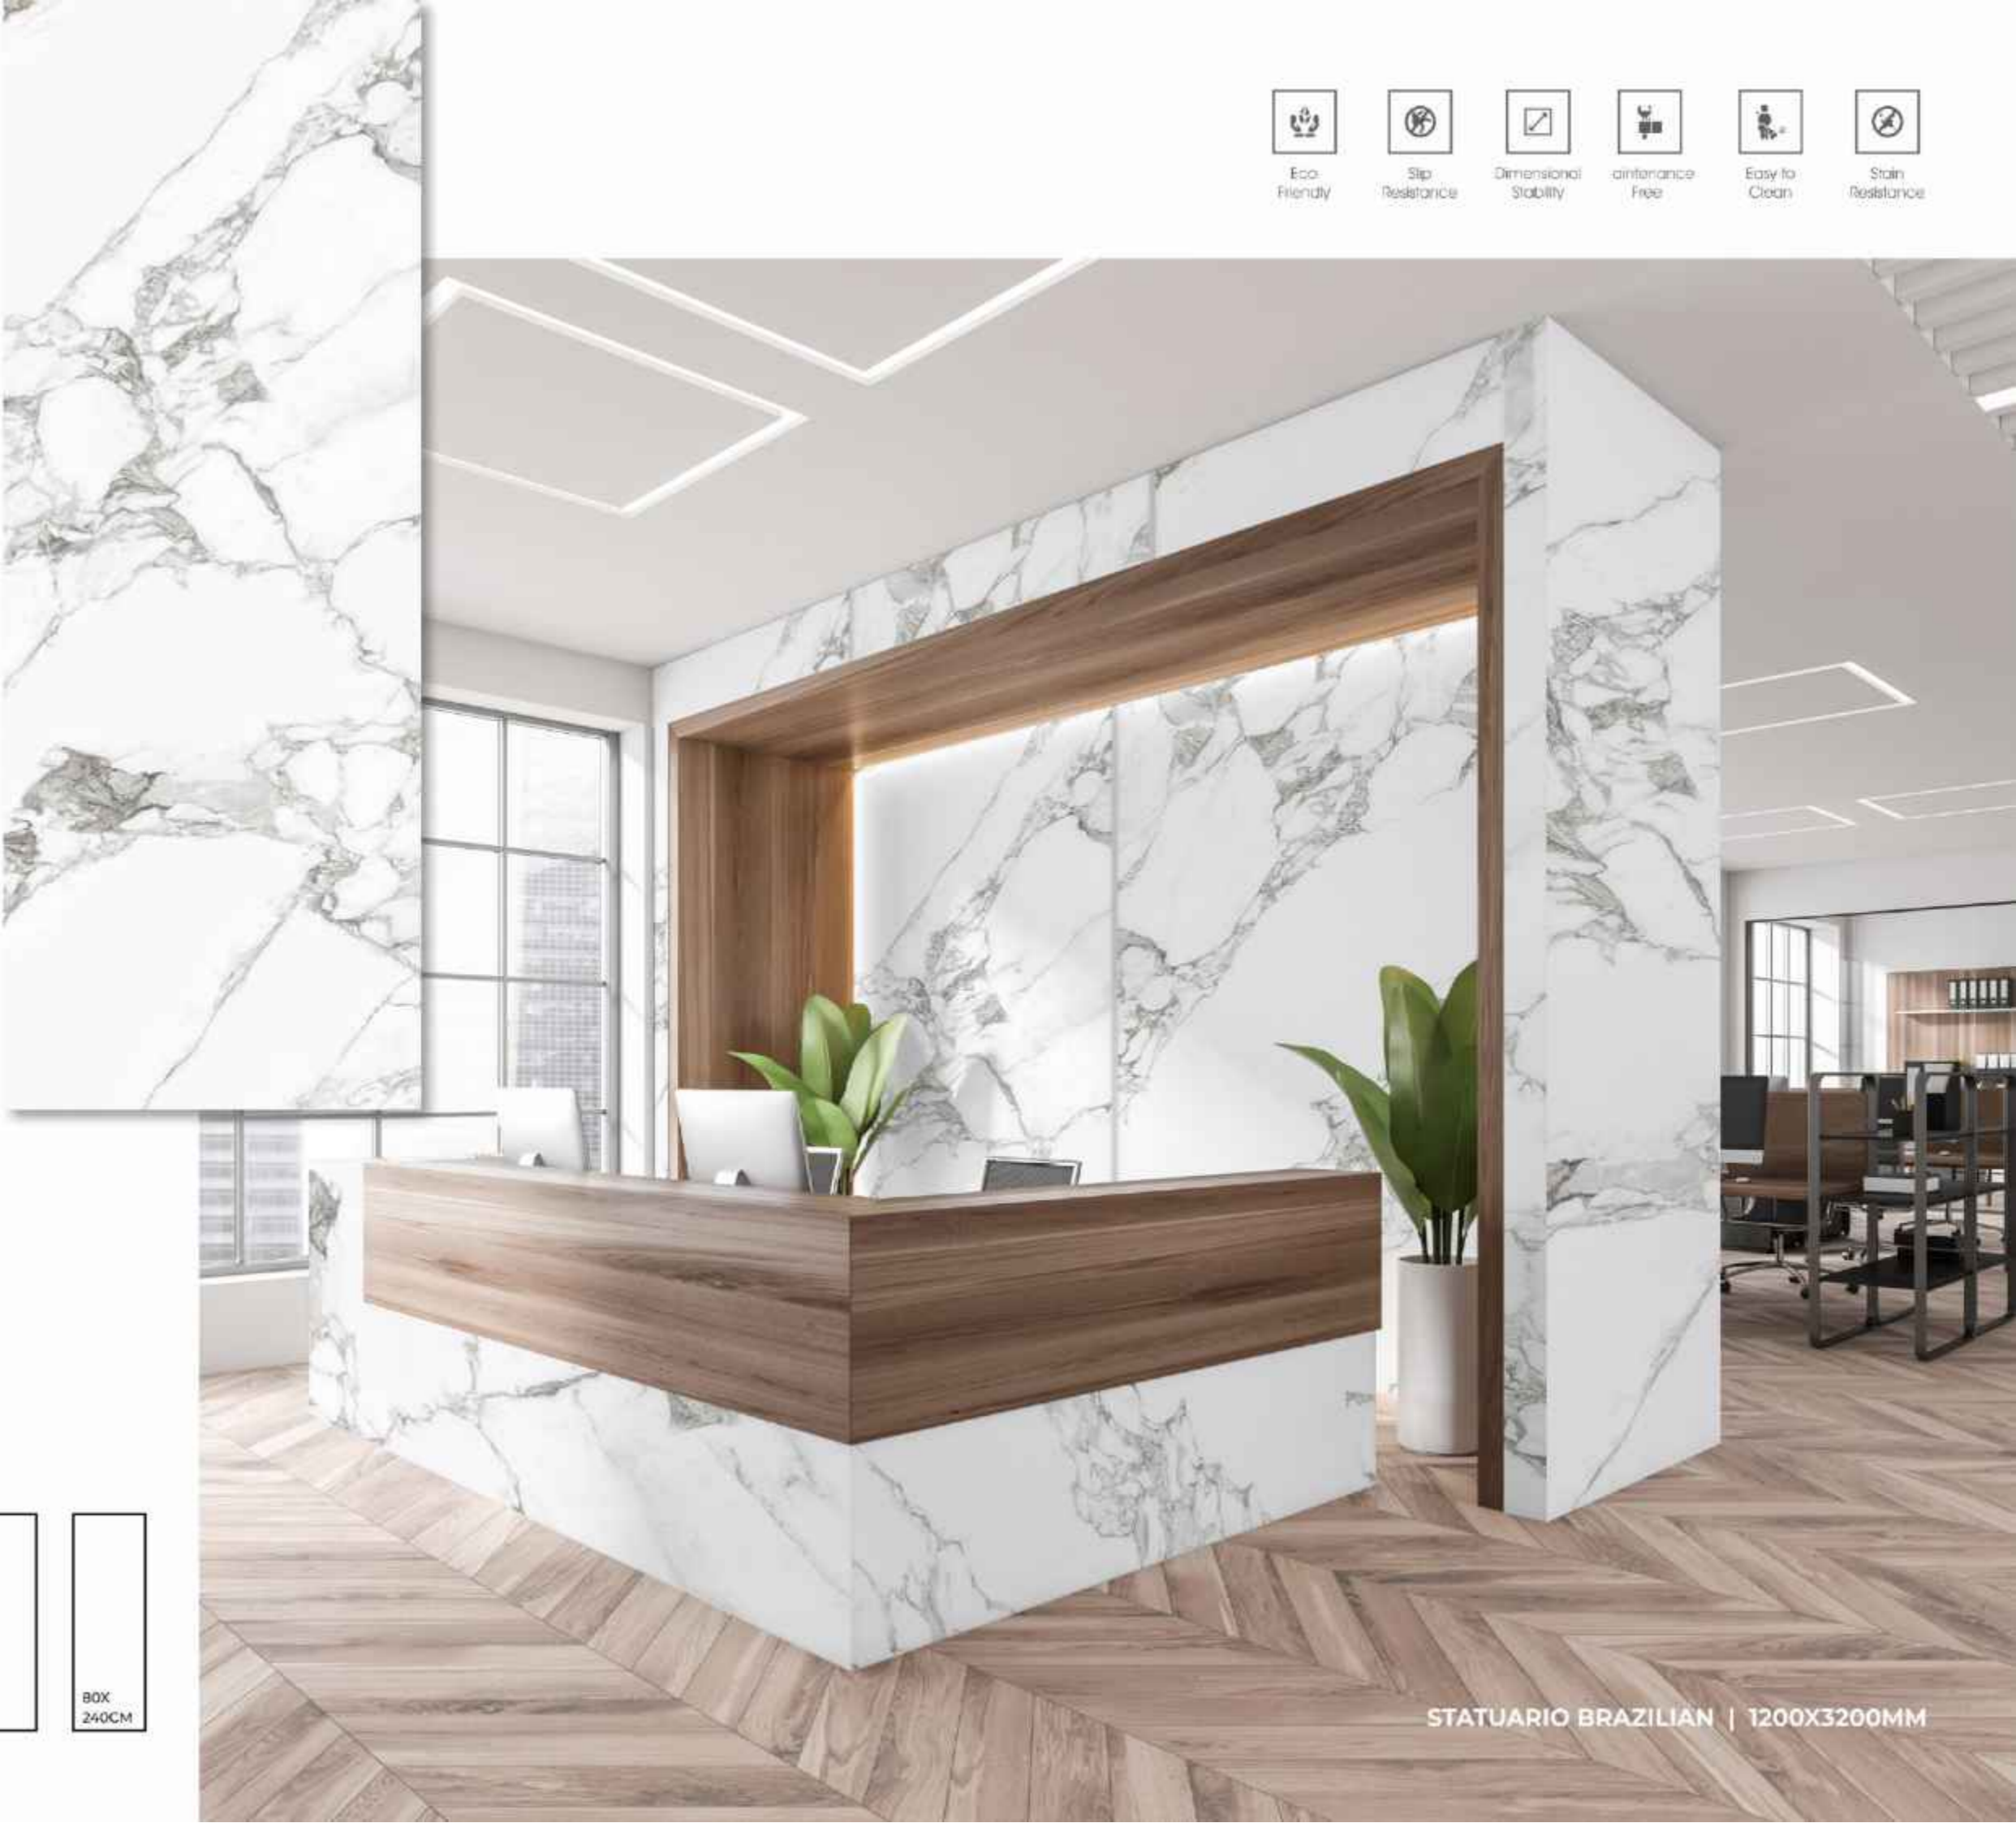

- Eco-Friendly
- Slip Resistance
- Dimensional Stability
- Maintenance Free
- Easy to Clean
- Stain Resistance

**STATUARIO
BRAZILIAN**

FINISHES.
GLOSSY | MATT | CARVING

SIZES.
1200X3200MM | 800X3200MM
1200X2800MM | 1200X2400MM
800X2400MM

RANDOM.
02

STATUARIO BRAZILIAN | 1200X3200MM