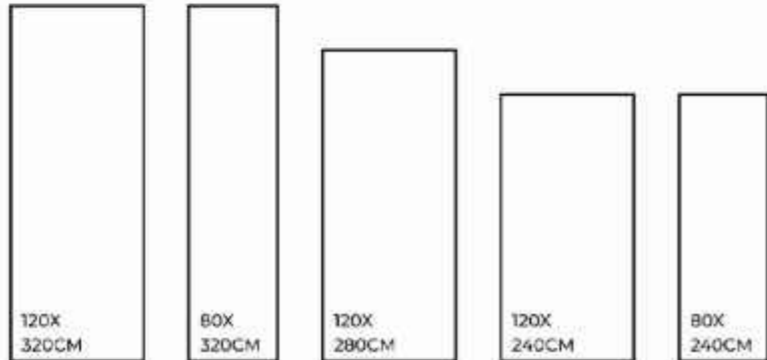

- Eco-Friendly
- Slip Resistance
- Dimensional Stability
- Maintenance Free
- Easy to Clean
- Stain Resistance

**TERRAZZO
BIANCO**

FINISHES.
GLOSSY | MATT | CARVING

SIZES.
1200X3200MM | 800X3200MM
1200X2800MM | 1200X2400MM
800X2400MM

RANDOM.

02

TERRAZZO BIANCO | 1200X3200MM