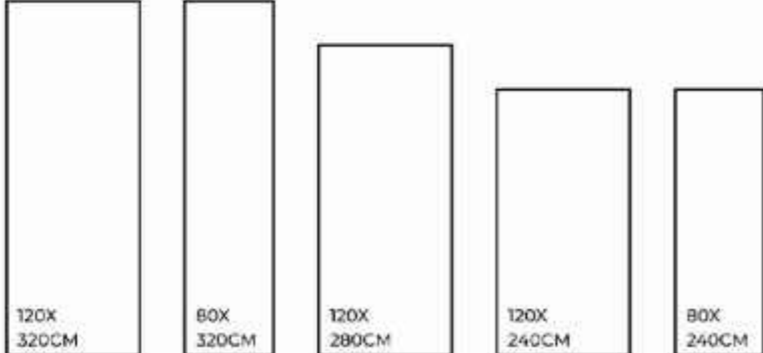

- Eco-Friendly
- Slip Resistance
- Dimensional Stability
- Maintenance Free
- Easy to Clean
- Stain Resistance

**ARMANI
BROWN**

FINISHES.
GLOSSY | MATT | CARVING

SIZES.
1200X3200MM | 800X3200MM
1200X2800MM | 1200X2400MM
800X2400MM

RANDOM.
02

ARMANI BROWN | 1200X3200MM