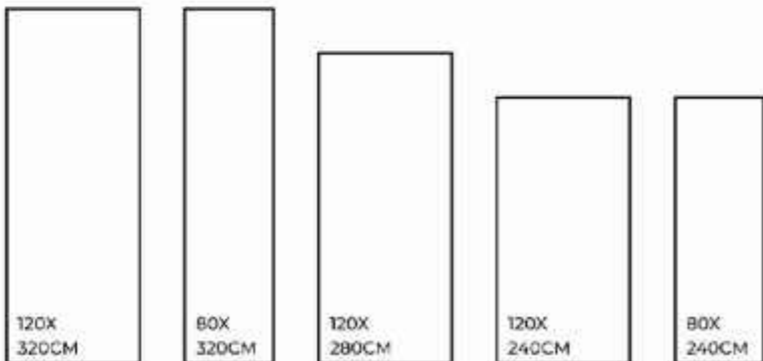

Maintenance Free

Easy to Clean

Stain Resistance

**COSMOS
WHITE**

FINISHES.
GLOSSY | MATT | CARVING

SIZES.
1200X3200MM | 800X3200MM
1200X2800MM | 1200X2400MM
800X2400MM

RANDOM.

02