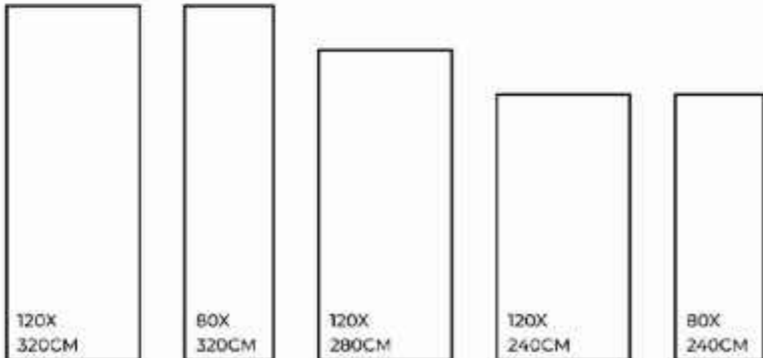

STATUARIO VENICE | 1200X3200MM

-  Eco-Friendly
-  Slip Resistance
-  Dimensional Stability
-  Maintenance Free
-  Easy to Clean
-  Stain Resistance

**BRECCIA
BEIGE**

FINISHES.
GLOSSY | MATT | CARVING

SIZES.
1200X3200MM | 800X3200MM
1200X2800MM | 1200X2400MM
800X2400MM

RANDOM.
03

BRECCIA BEIGE | 1200X3200MM

Eco-Friendly

Slip Resistance

Dimensional Stability

Stain Resistance

Easy to Clean

Stain Resistance

**BIXBITE
BIANCO**

FINISHES.
GLOSSY | MATT | CARVING

SIZES.
1200X3200MM | 800X3200MM
1200X2800MM | 1200X2400MM
800X2400MM

RANDOM.
02

BIXBITE BIANCO | 1200X3200MM

Eco-Friendly

Slip Resistance

Dimensional Stability