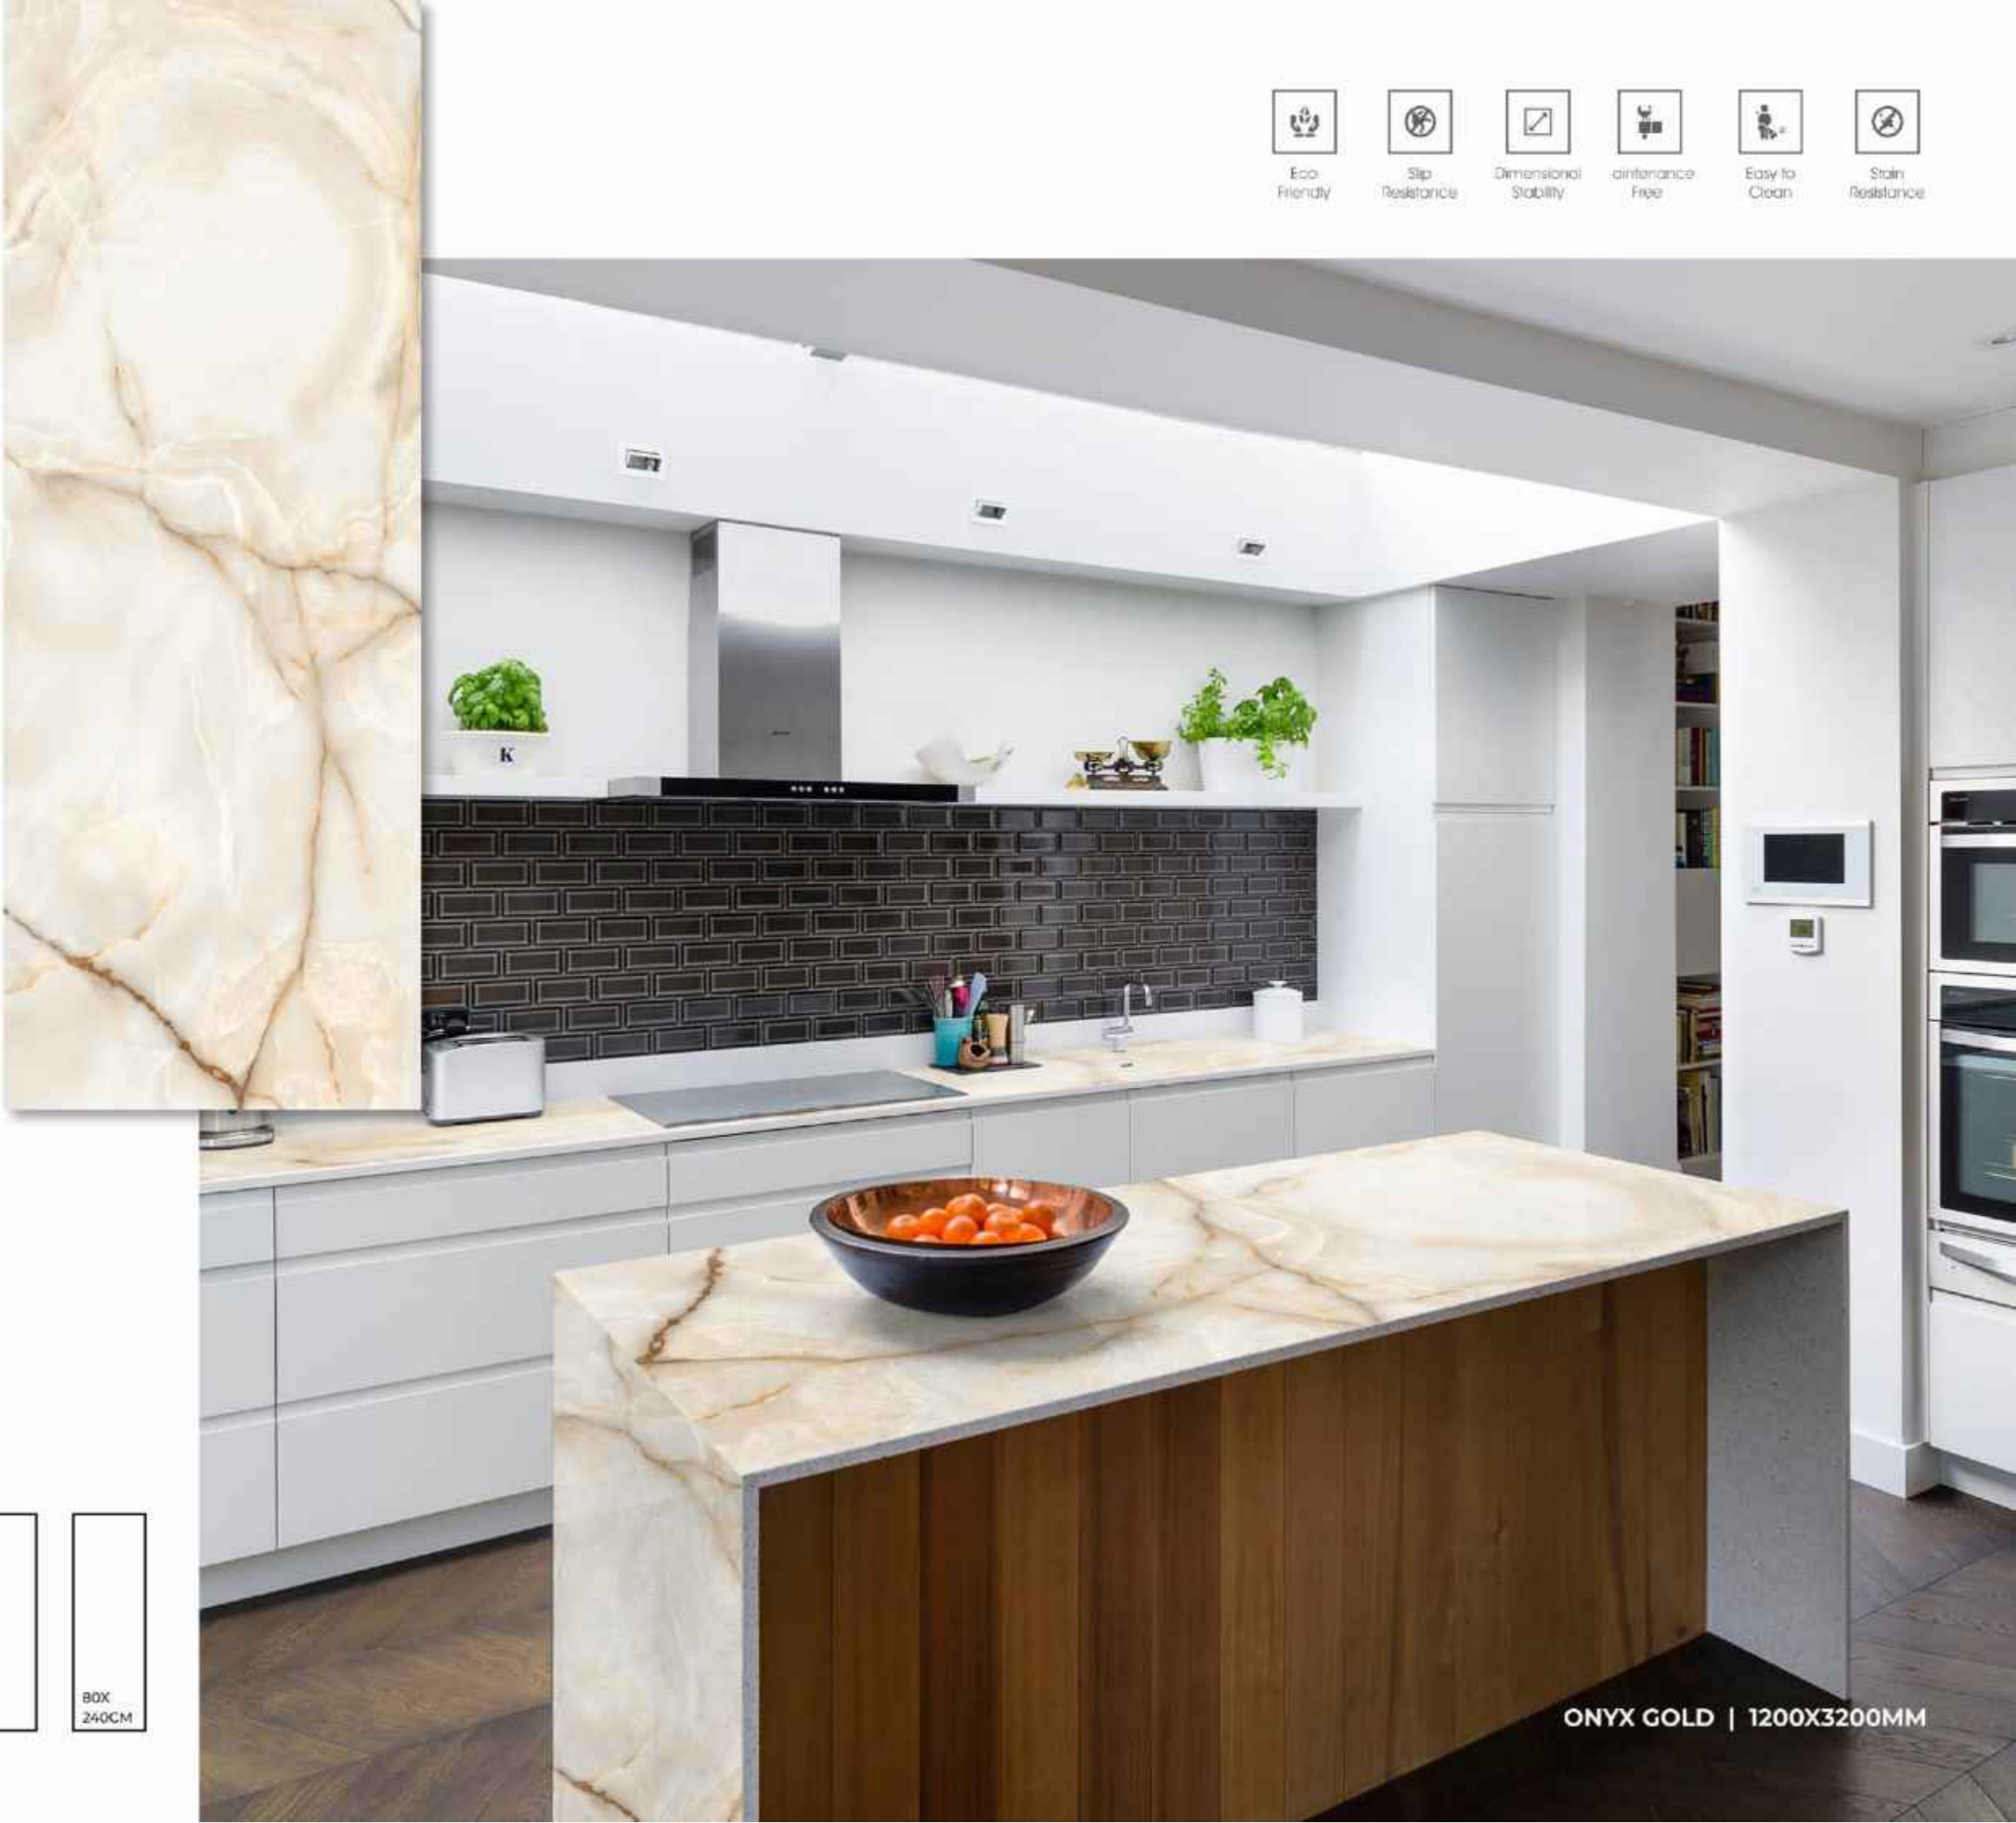

- Eco-Friendly
- Slip Resistance
- Dimensional Stability
- Maintenance Free
- Easy to Clean
- Stain Resistance

**ONYX
GOLD**

FINISHES.
GLOSSY | MATT | CARVING

SIZES.
1200X3200MM | 800X3200MM
1200X2800MM | 1200X2400MM
800X2400MM

RANDOM.
02

ONYX GOLD | 1200X3200MM