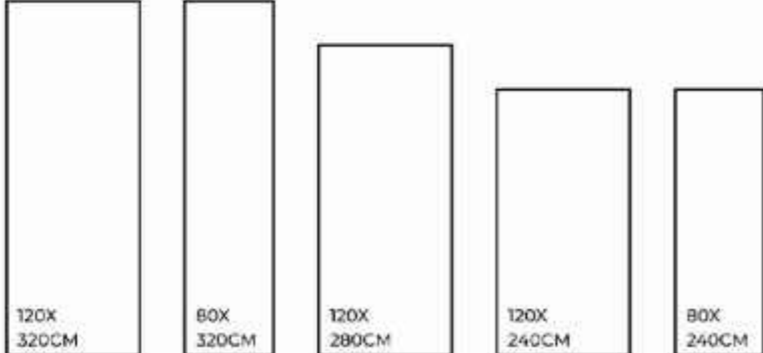

- Eco-Friendly
- Slip Resistance
- Dimensional Stability
- Maintenance Free
- Easy to Clean
- Stain Resistance

**ELECTRA
BLACK**

FINISHES.
GLOSSY | MATT | CARVING

SIZES.
1200X3200MM | 800X3200MM
1200X2800MM | 1200X2400MM
800X2400MM

RANDOM.
02

ELECTRA BLACK | 1200X3200MM