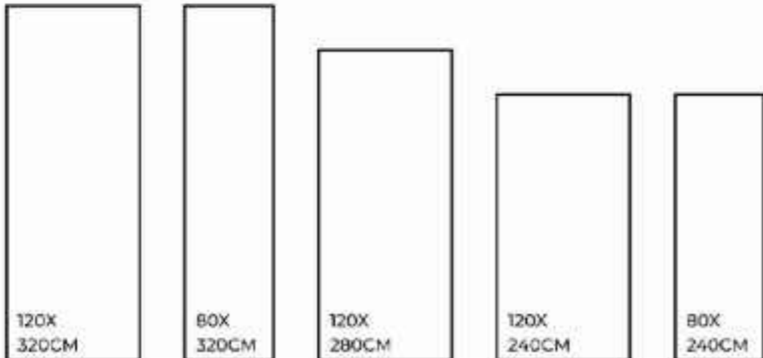

- Eco-Friendly
- Slip Resistance
- Dimensional Stability
- Maintenance Free
- Easy to Clean
- Stain Resistance

**CARRERA
ULTIMO**

FINISHES.
GLOSSY | MATT | CARVING

SIZES.
1200X3200MM | 800X3200MM
1200X2800MM | 1200X2400MM
800X2400MM

RANDOM.
02

CARRERA ULTIMO | 800X3200MM