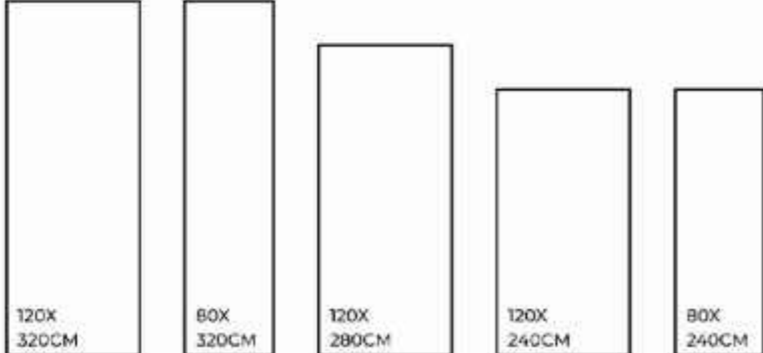

SIZES.
1200X3200MM | 800X3200MM
1200X2800MM | 1200X2400MM
800X2400MM

RANDOM.
02

LOUISE BROWN | 1200X3200MM

Eco-Friendly

Slip Resistance

Dimensional Stability

Maintenance Free

Easy to Clean