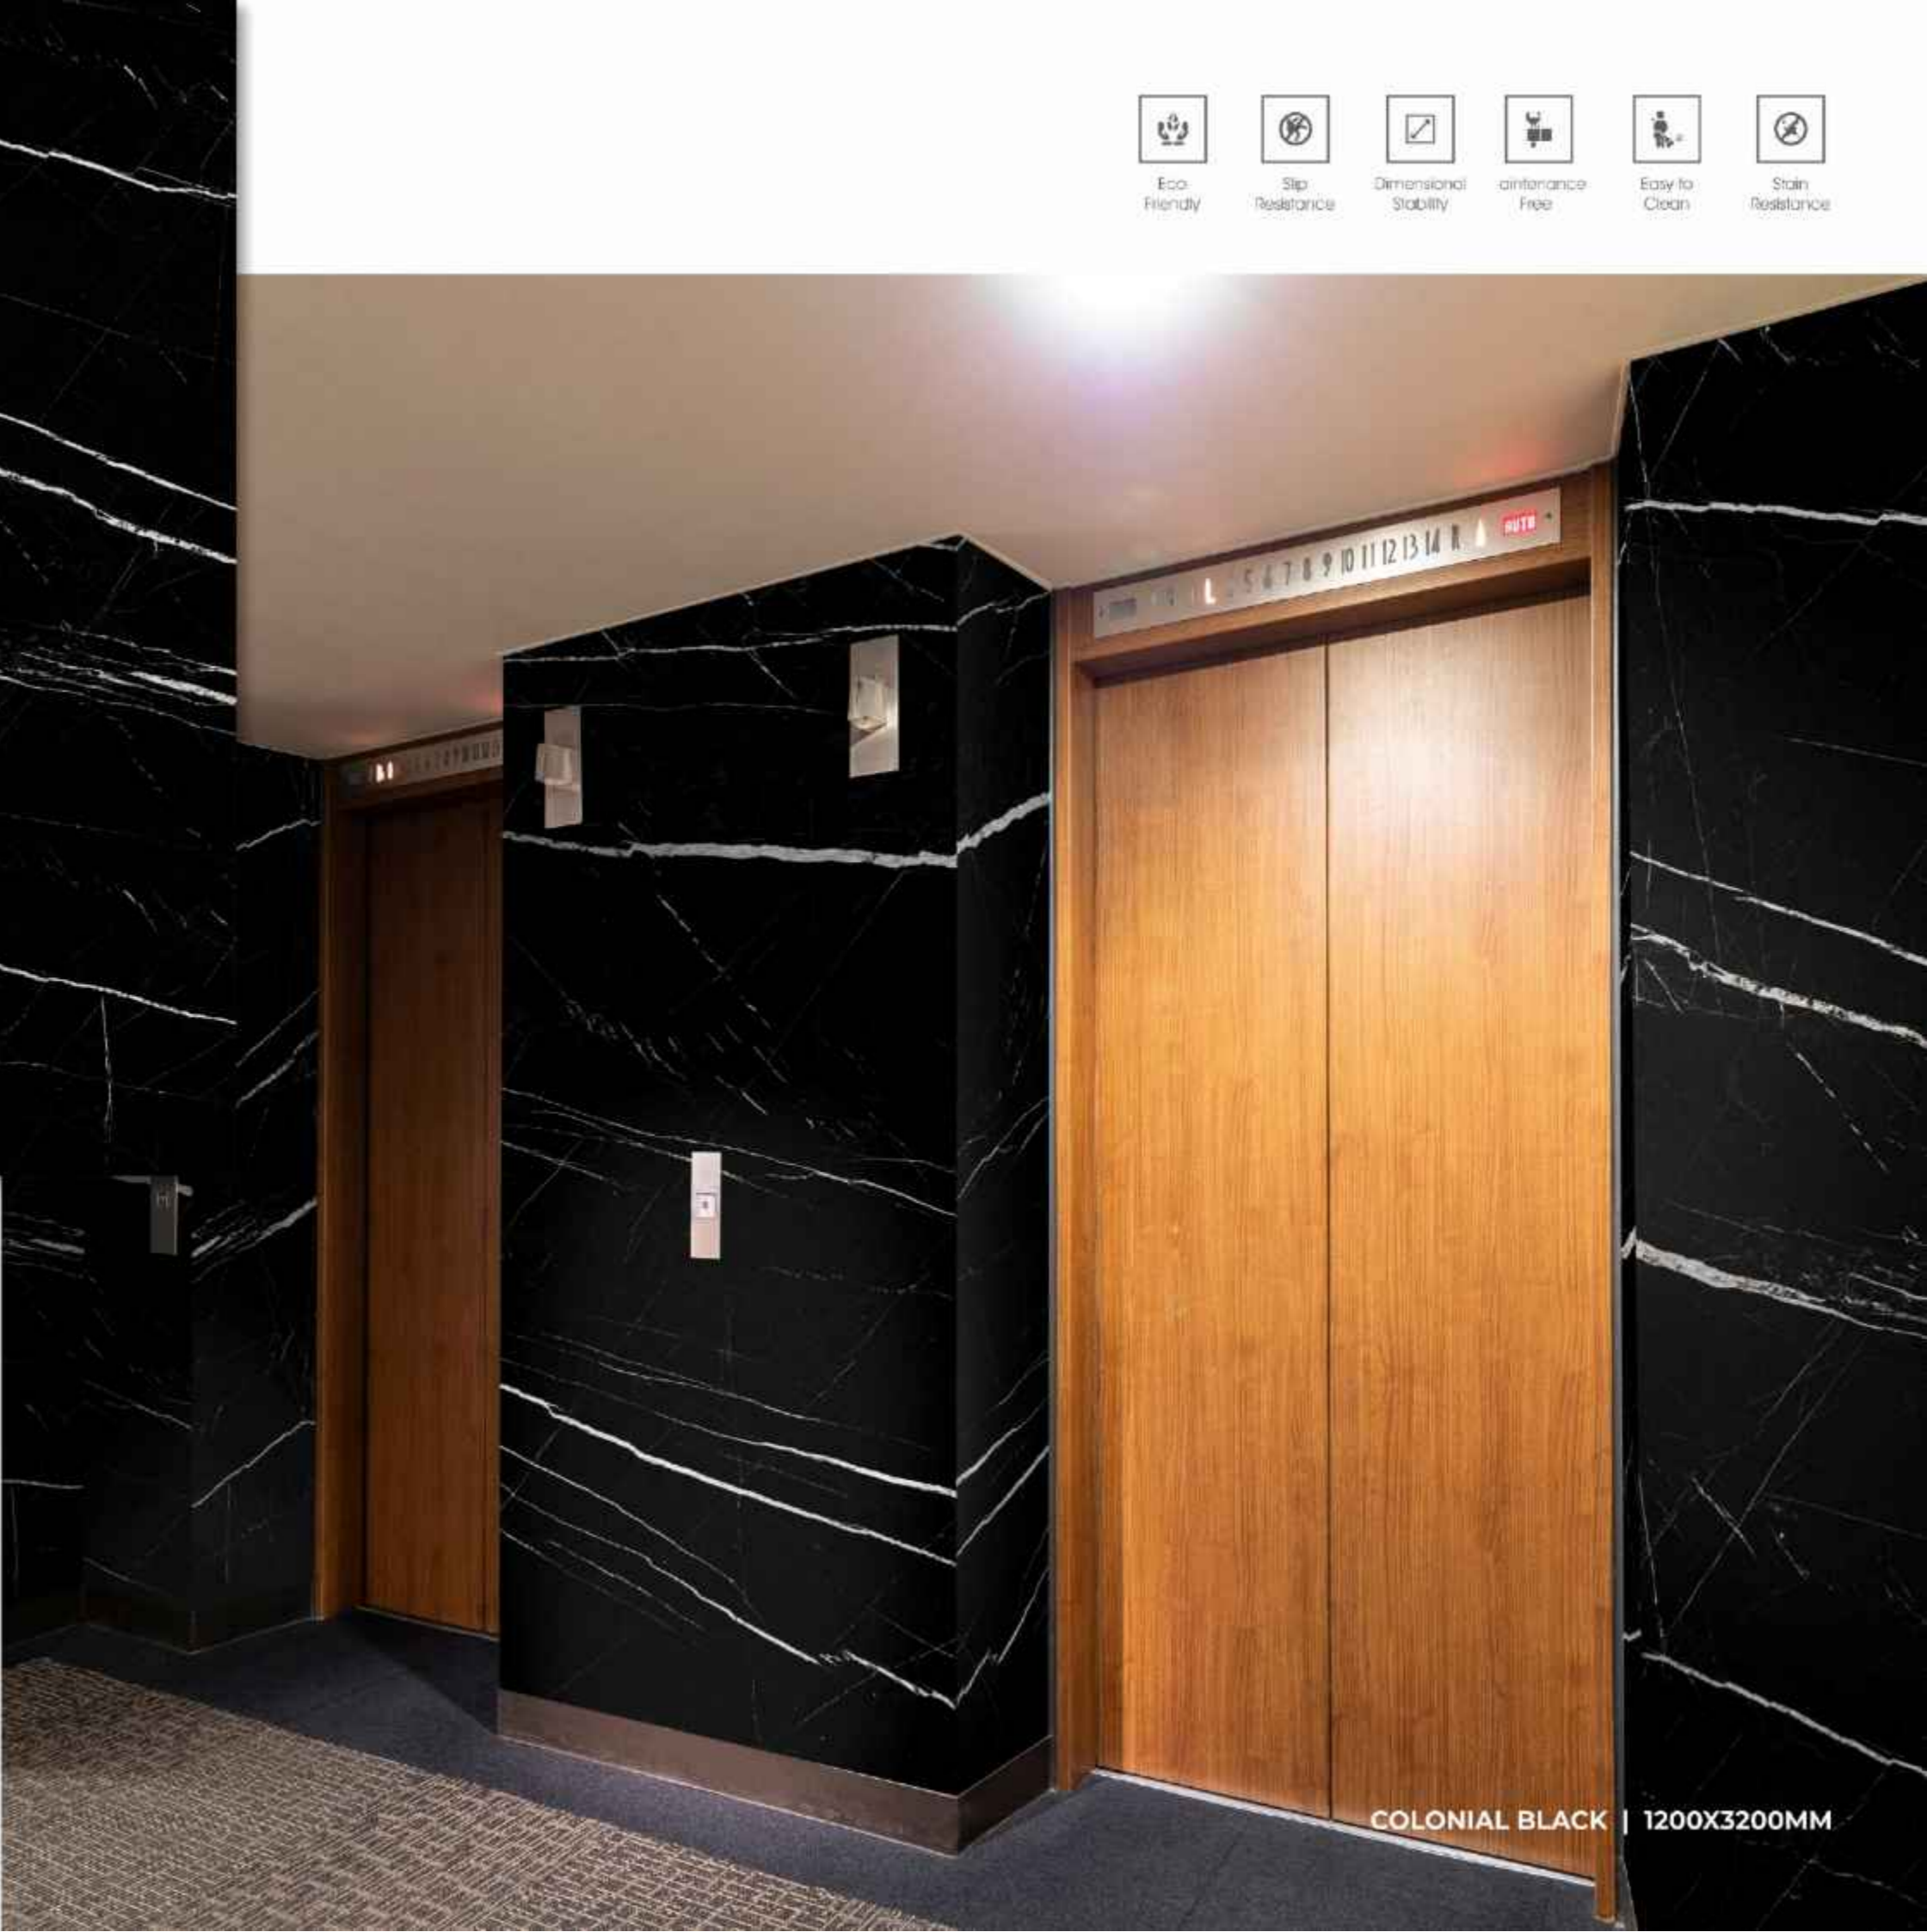

- Eco-Friendly
- Slip Resistance
- Dimensional Stability
- Maintenance Free
- Easy to Clean
- Stain Resistance

**COLONIAL
BLACK**

FINISHES.
GLOSSY | MATT | CARVING

SIZES.
1200X3200MM | 800X3200MM
1200X2800MM | 1200X2400MM
800X2400MM

RANDOM.
03

COLONIAL BLACK | 1200X3200MM