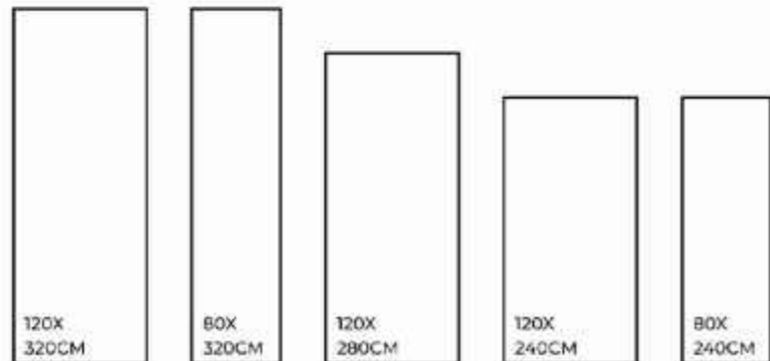

Eco-Friendly

Slip Resistance

Dimensional Stability

Maintenance Free

Easy to Clean

Stain Resistance

WHITE

FINISHES.
GLOSSY | MATT | CARVING

SIZES.
1200X3200MM | 800X3200MM
1200X2800MM | 1200X2400MM
800X2400MM

RANDOM.

01

WHITE | 1200X3200MM