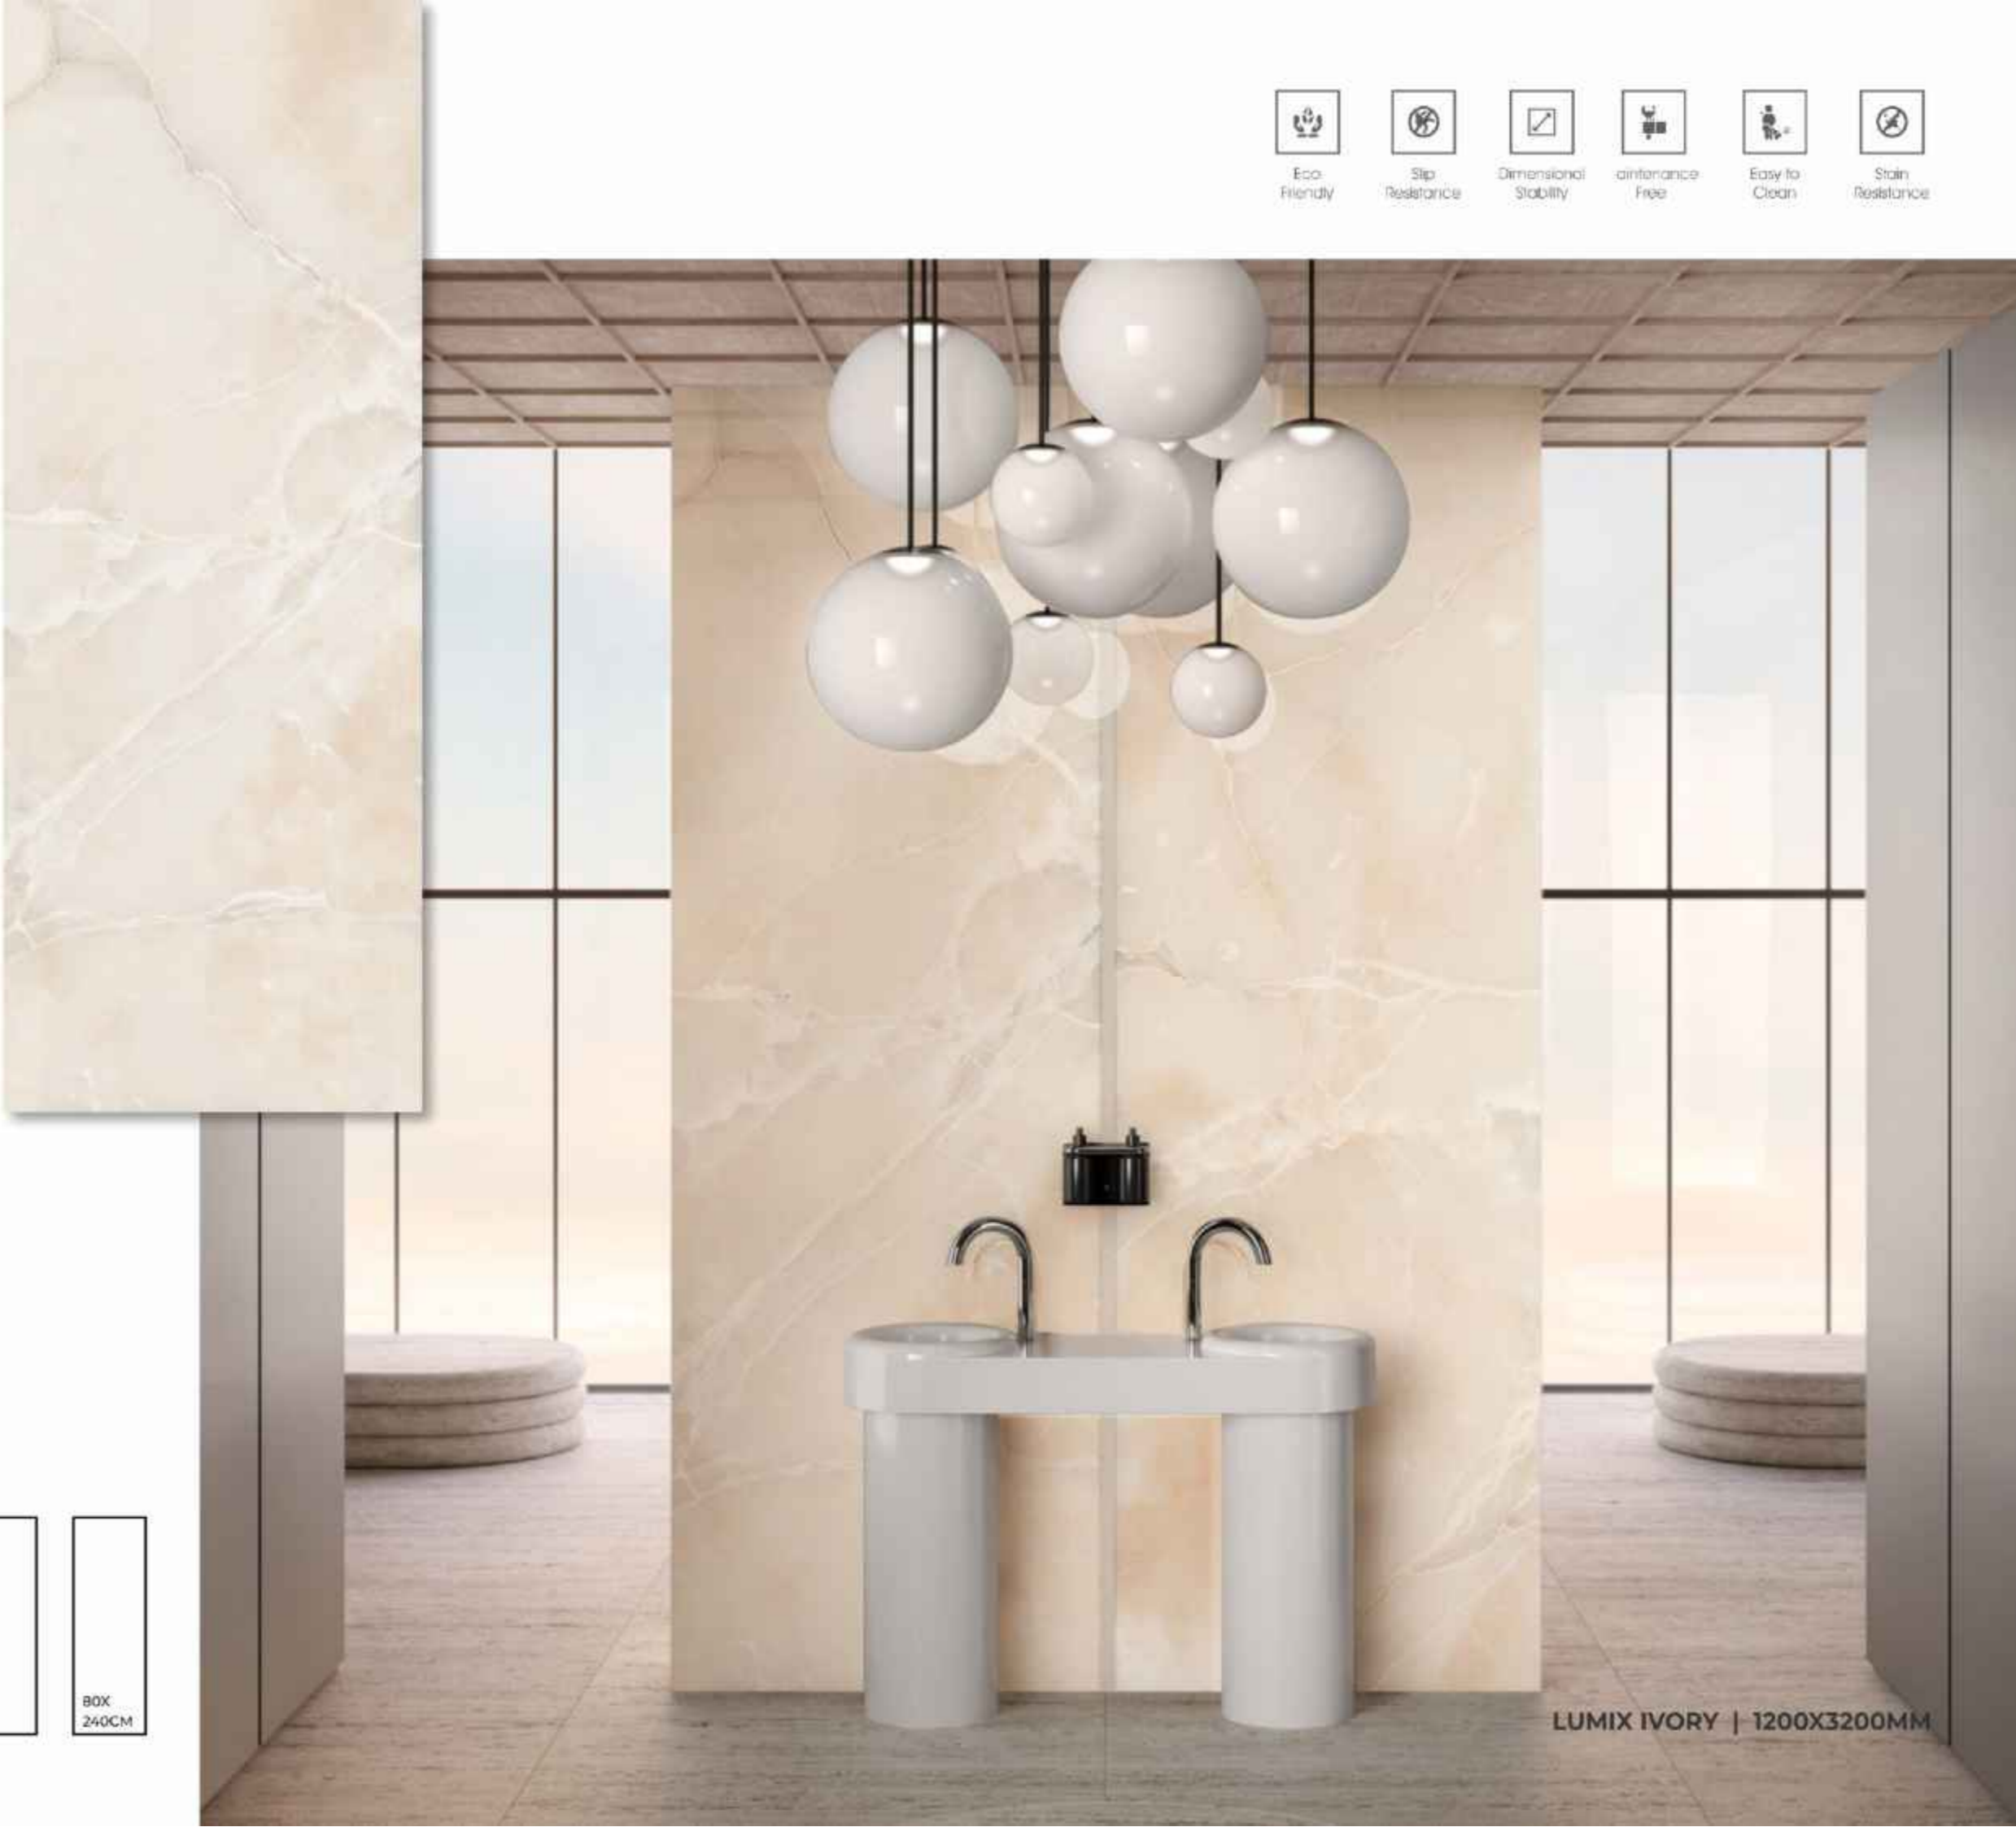

Eco-Friendly

Slip Resistance

Dimensional Stability

Maintenance Free

Easy to Clean

Stain Resistance

**LUMIX
IVORY**

FINISHES.
GLOSSY | MATT | CARVING

SIZES.
1200X3200MM | 800X3200MM
1200X2800MM | 1200X2400MM
800X2400MM

RANDOM.
02

LUMIX IVORY | 1200X3200MM