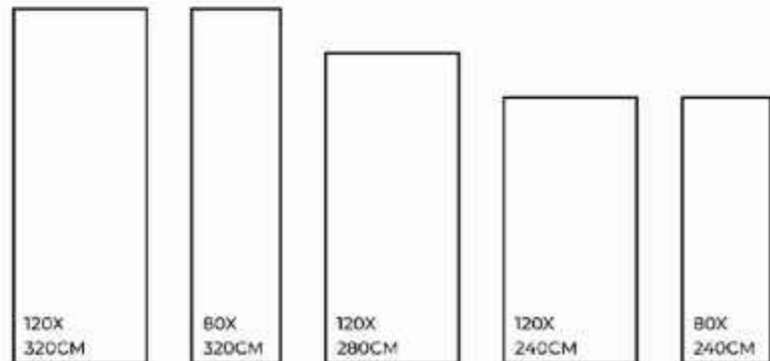

- Eco-Friendly
- Slip Resistance
- Dimensional Stability
- Maintenance Free
- Easy to Clean
- Stain Resistance

**ARMANI
GREY**

FINISHES.
GLOSSY | MATT | CARVING

SIZES.
1200X3200MM | 800X3200MM
1200X2800MM | 1200X2400MM
800X2400MM

RANDOM.
02

ARMANI GREY | 1200X3200MM