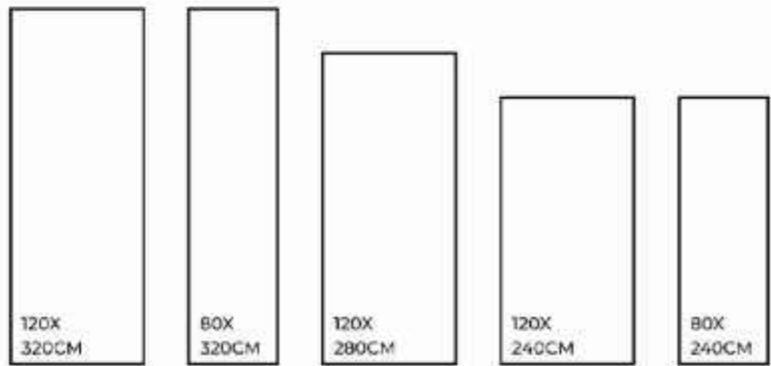

STATUARIO DIOR

FINISHES.
GLOSSY | MATT | CARVING

SIZES.
1200X3200MM | 800X3200MM
1200X2800MM | 1200X2400MM
800X2400MM

RANDOM.
03

STATUARIO DIOR | 1200X3200MM

-  Eco-Friendly
-  Slip Resistance
-  Dimensional Stability
-  Maintenance Free
-  Easy to Clean
-  Stain Resistance

**BLUE
AGATHA**

FINISHES.
GLOSSY | MATT | CARVING

SIZES.
1200X3200MM | 800X3200MM
1200X2800MM | 1200X2400MM
800X2400MM

RANDOM.
02

-  Eco-Friendly
-  Slip Resistance
-  Dimensional Stability
-  Maintenance Free
-  Easy to Clean
-  Stain Resistance

**STATUARIO
FAME**

FINISHES.
GLOSSY | MATT | CARVING

SIZES.
1200X3200MM | 800X3200MM
1200X2800MM | 1200X2400MM
800X2400MM

RANDOM.
02

STATUARIO FAME | 1200X3200MM

Eco-Friendly

Slip Resistance

Dimensional Stability