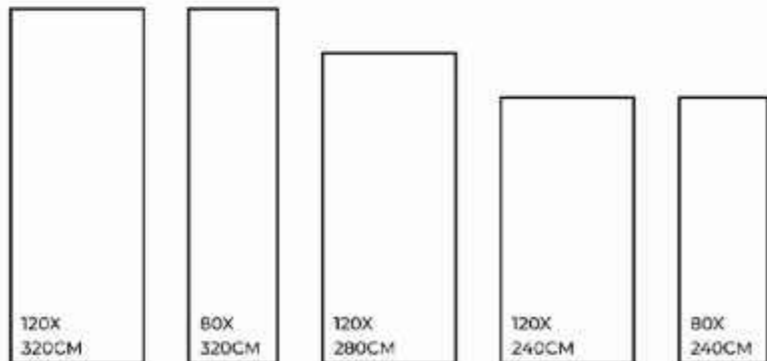

SIZES.
1200X3200MM | 800X3200MM
1200X2800MM | 1200X2400MM
800X2400MM

RANDOM.
02

LOUISE BROWN | 1200X3200MM

Eco-Friendly

Slip Resistance

Dimensional Stability

Maintenance Free

Easy to Clean

Dimensional Stability

Maintenance Free

Easy to Clean

Stain Resistance

MASCARA

FINISHES.
GLOSSY | MATT | CARVING

SIZES.
1200X3200MM | 800X3200MM
1200X2800MM | 1200X2400MM
800X2400MM

RANDOM.

02

MASCARA | 1200X3200MM

-  Eco-Friendly
-  Slip Resistance
-  Dimensional Stability
-  Maintenance Free
-  Easy to Clean
-  Stain Resistance

**MATALIX
BLUE**

FINISHES.
GLOSSY | MATT | CARVING

SIZES.
1200X3200MM | 800X3200MM
1200X2800MM | 1200X2400MM
800X2400MM