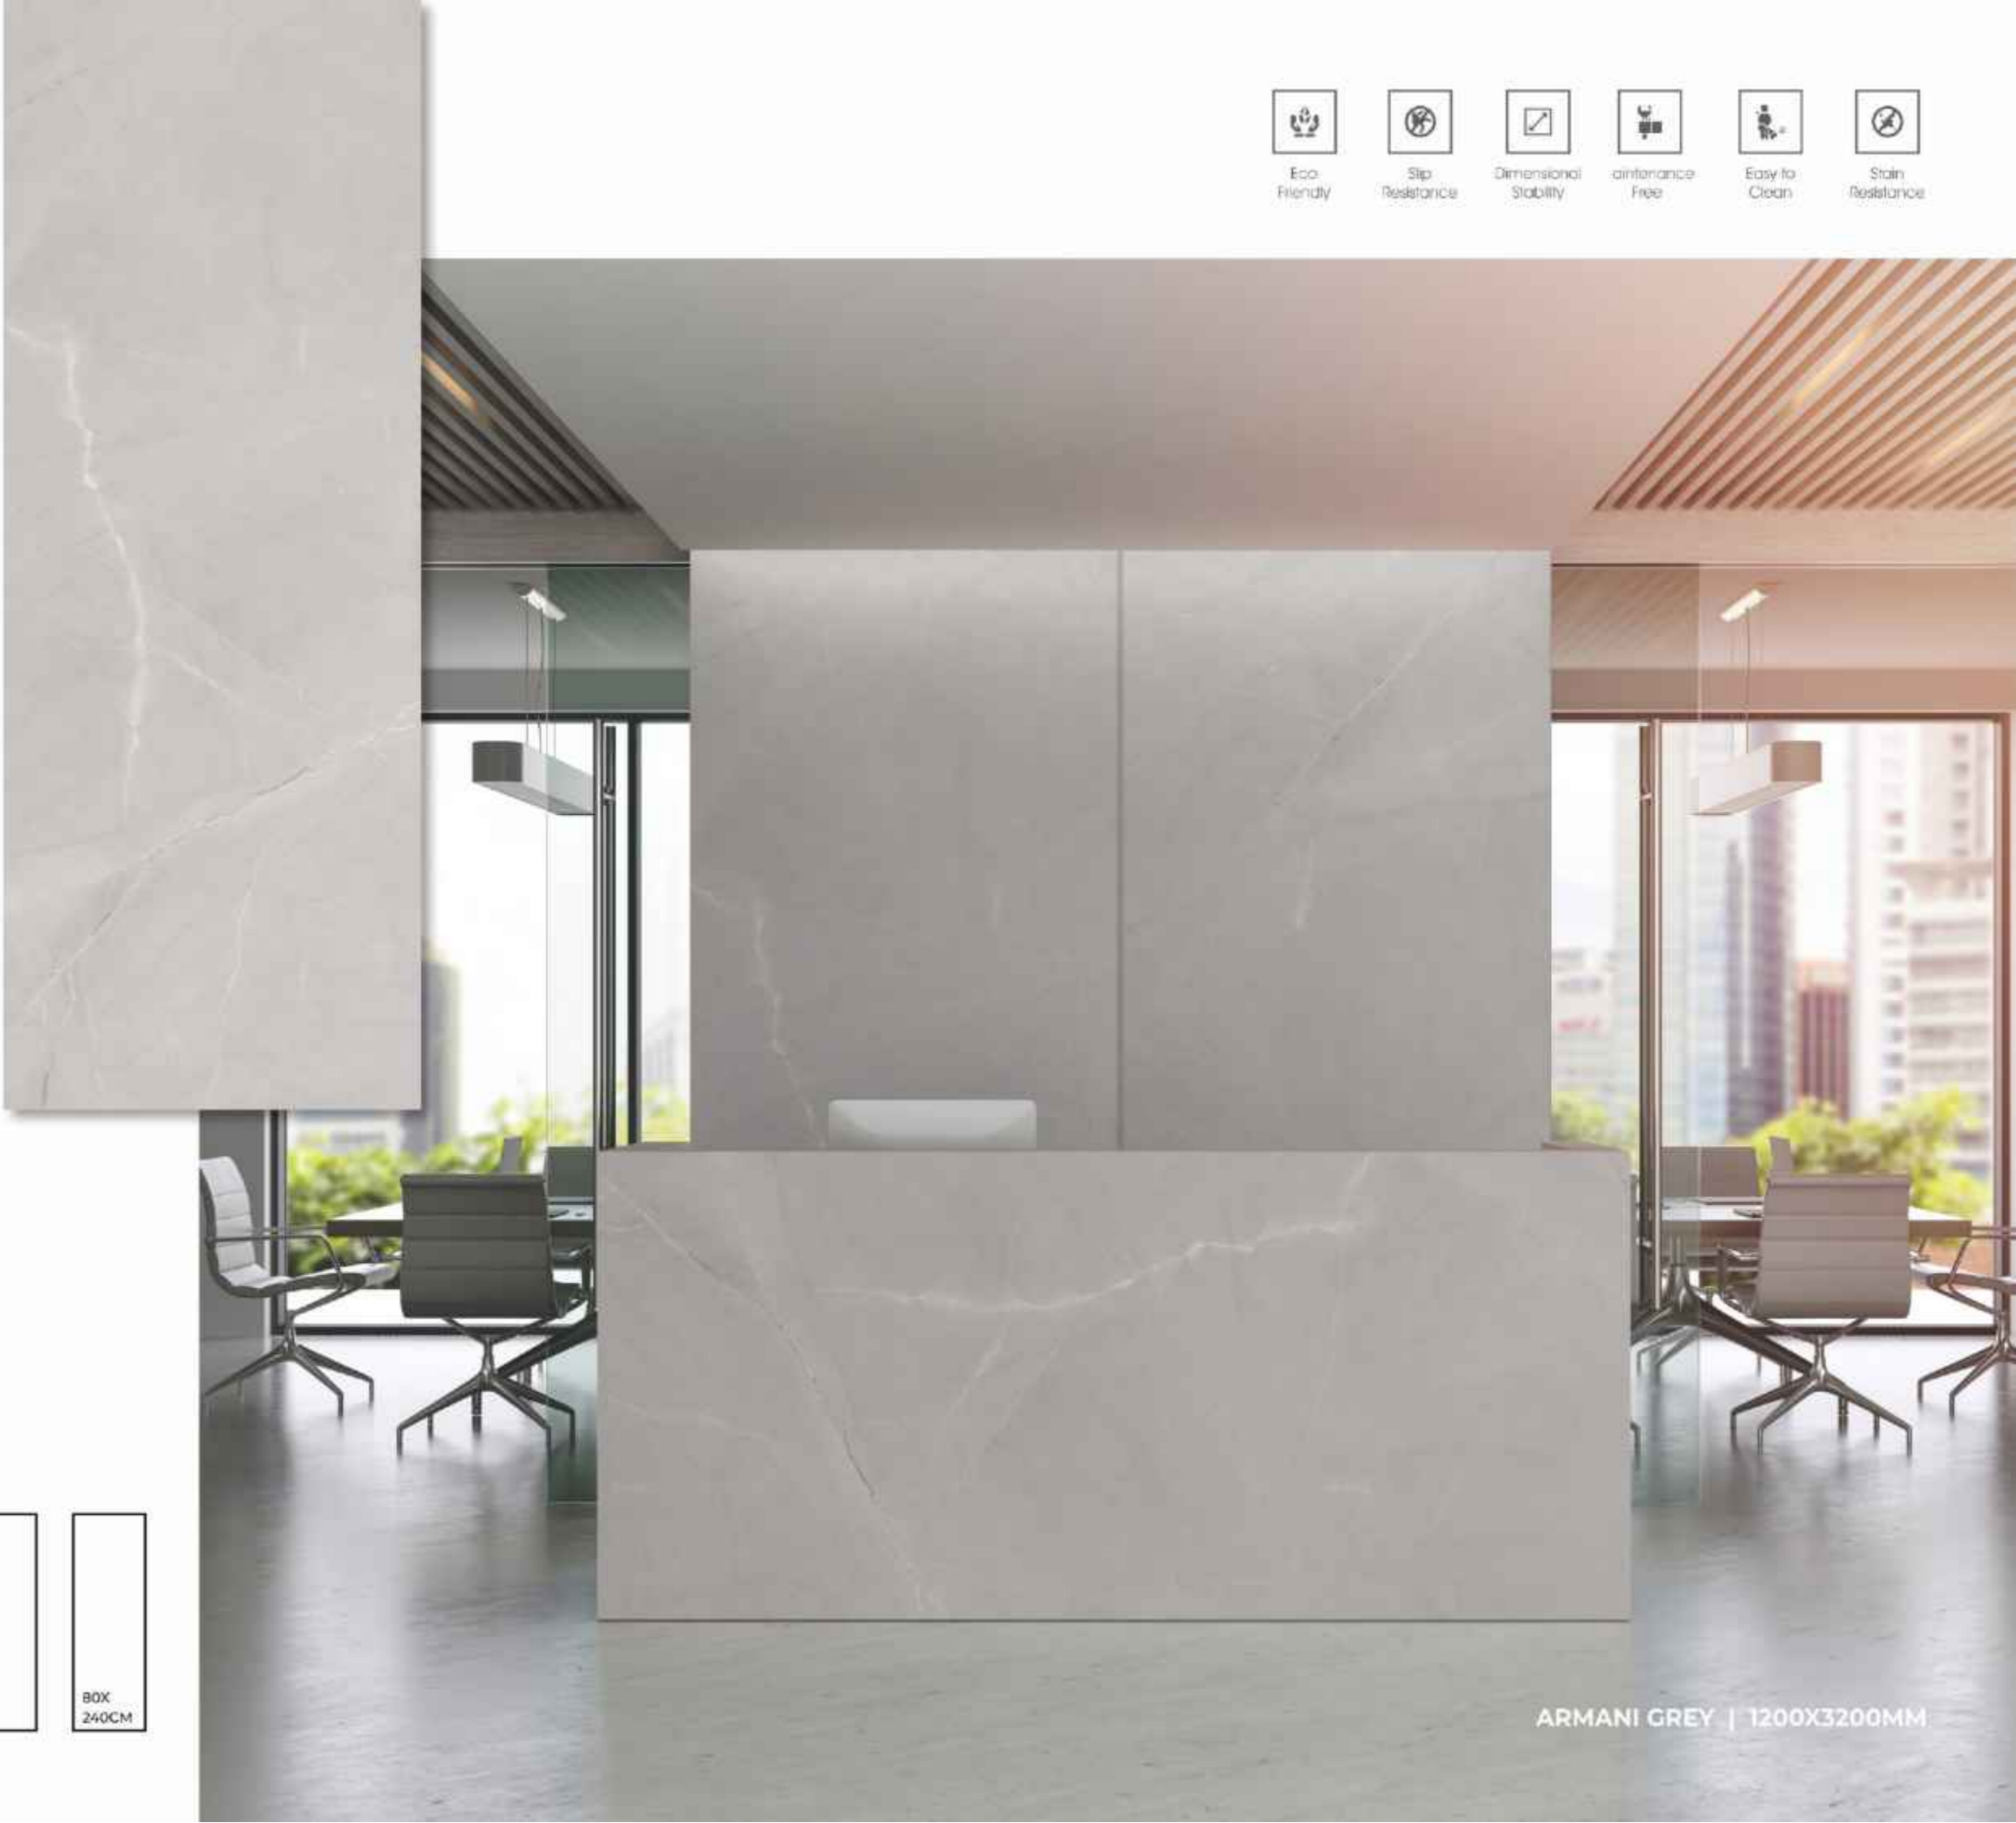

- Eco-Friendly
- Slip Resistance
- Dimensional Stability
- Maintenance Free
- Easy to Clean
- Stain Resistance

**ARMANI
GRIS**

FINISHES.
GLOSSY | MATT | CARVING

SIZES.
1200X3200MM | 800X3200MM
1200X2800MM | 1200X2400MM
800X2400MM

RANDOM.
02

ARMANI GREY | 1200X3200MM