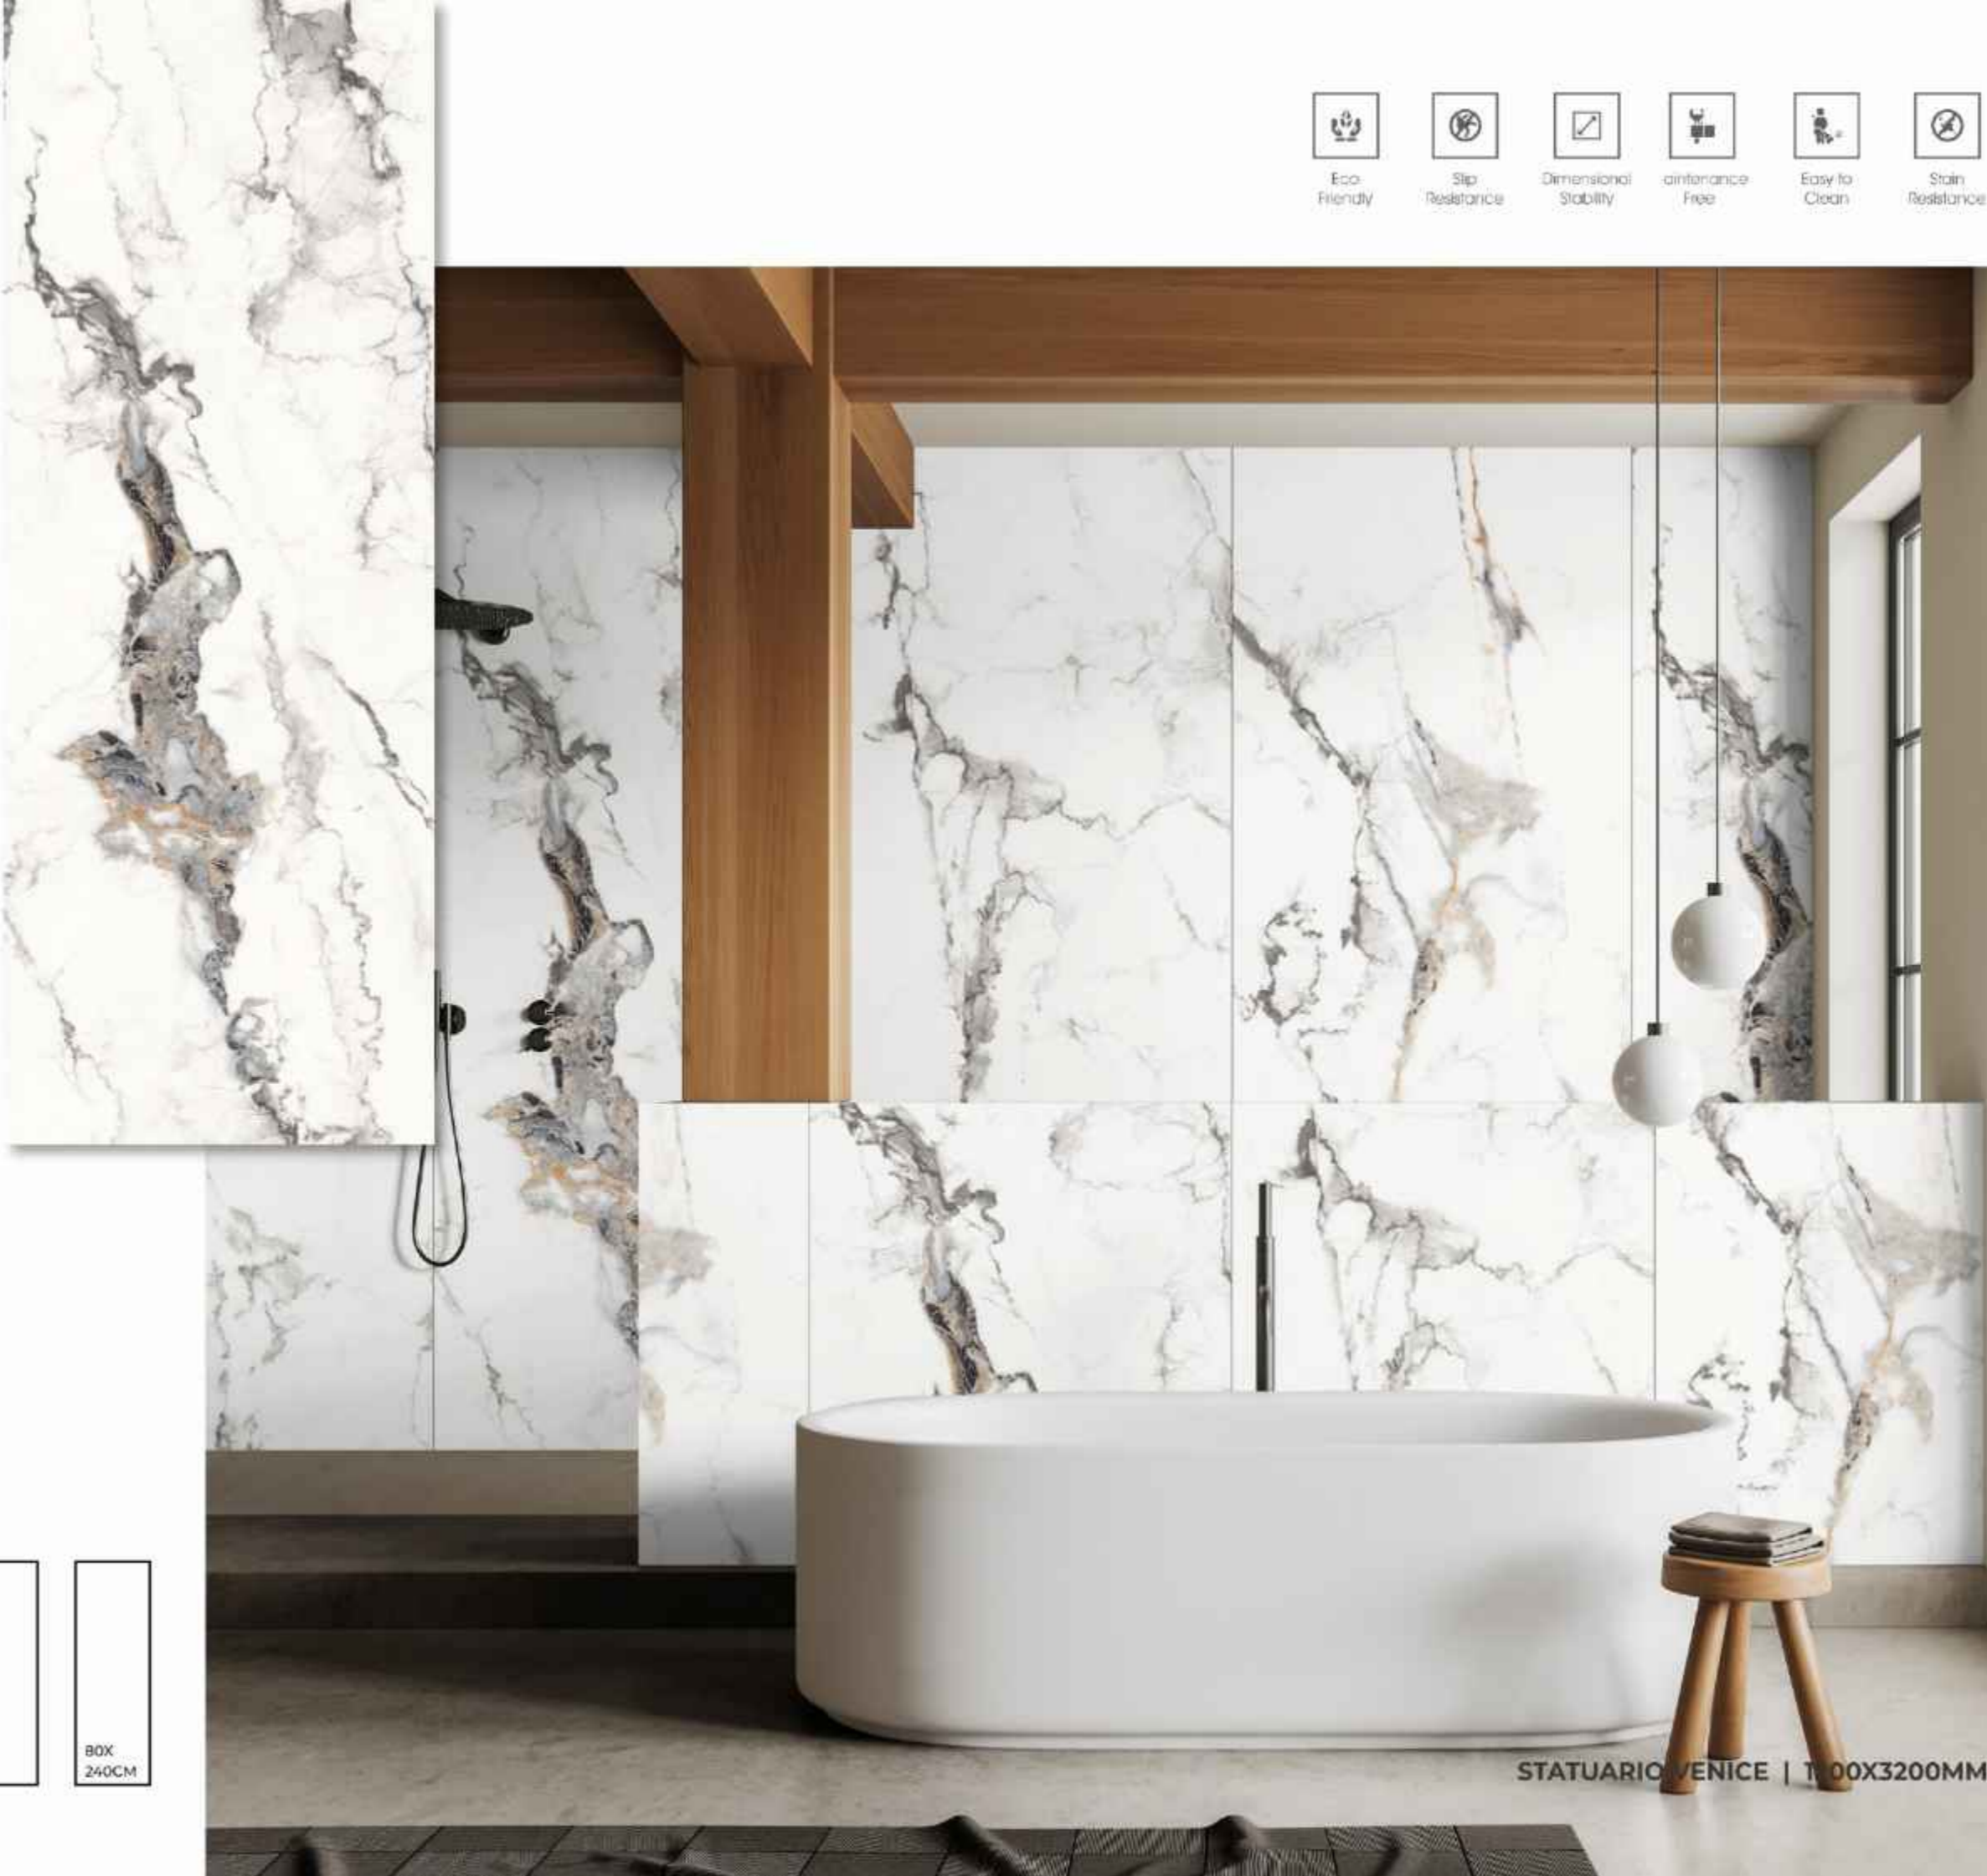

Maintenance Free

Easy to Clean

Stain Resistance

STATUARIO VENICE

FINISHES.
GLOSSY | MATT | CARVING

SIZES.
1200X3200MM | 800X3200MM
1200X2800MM | 1200X2400MM
800X2400MM

RANDOM.

03