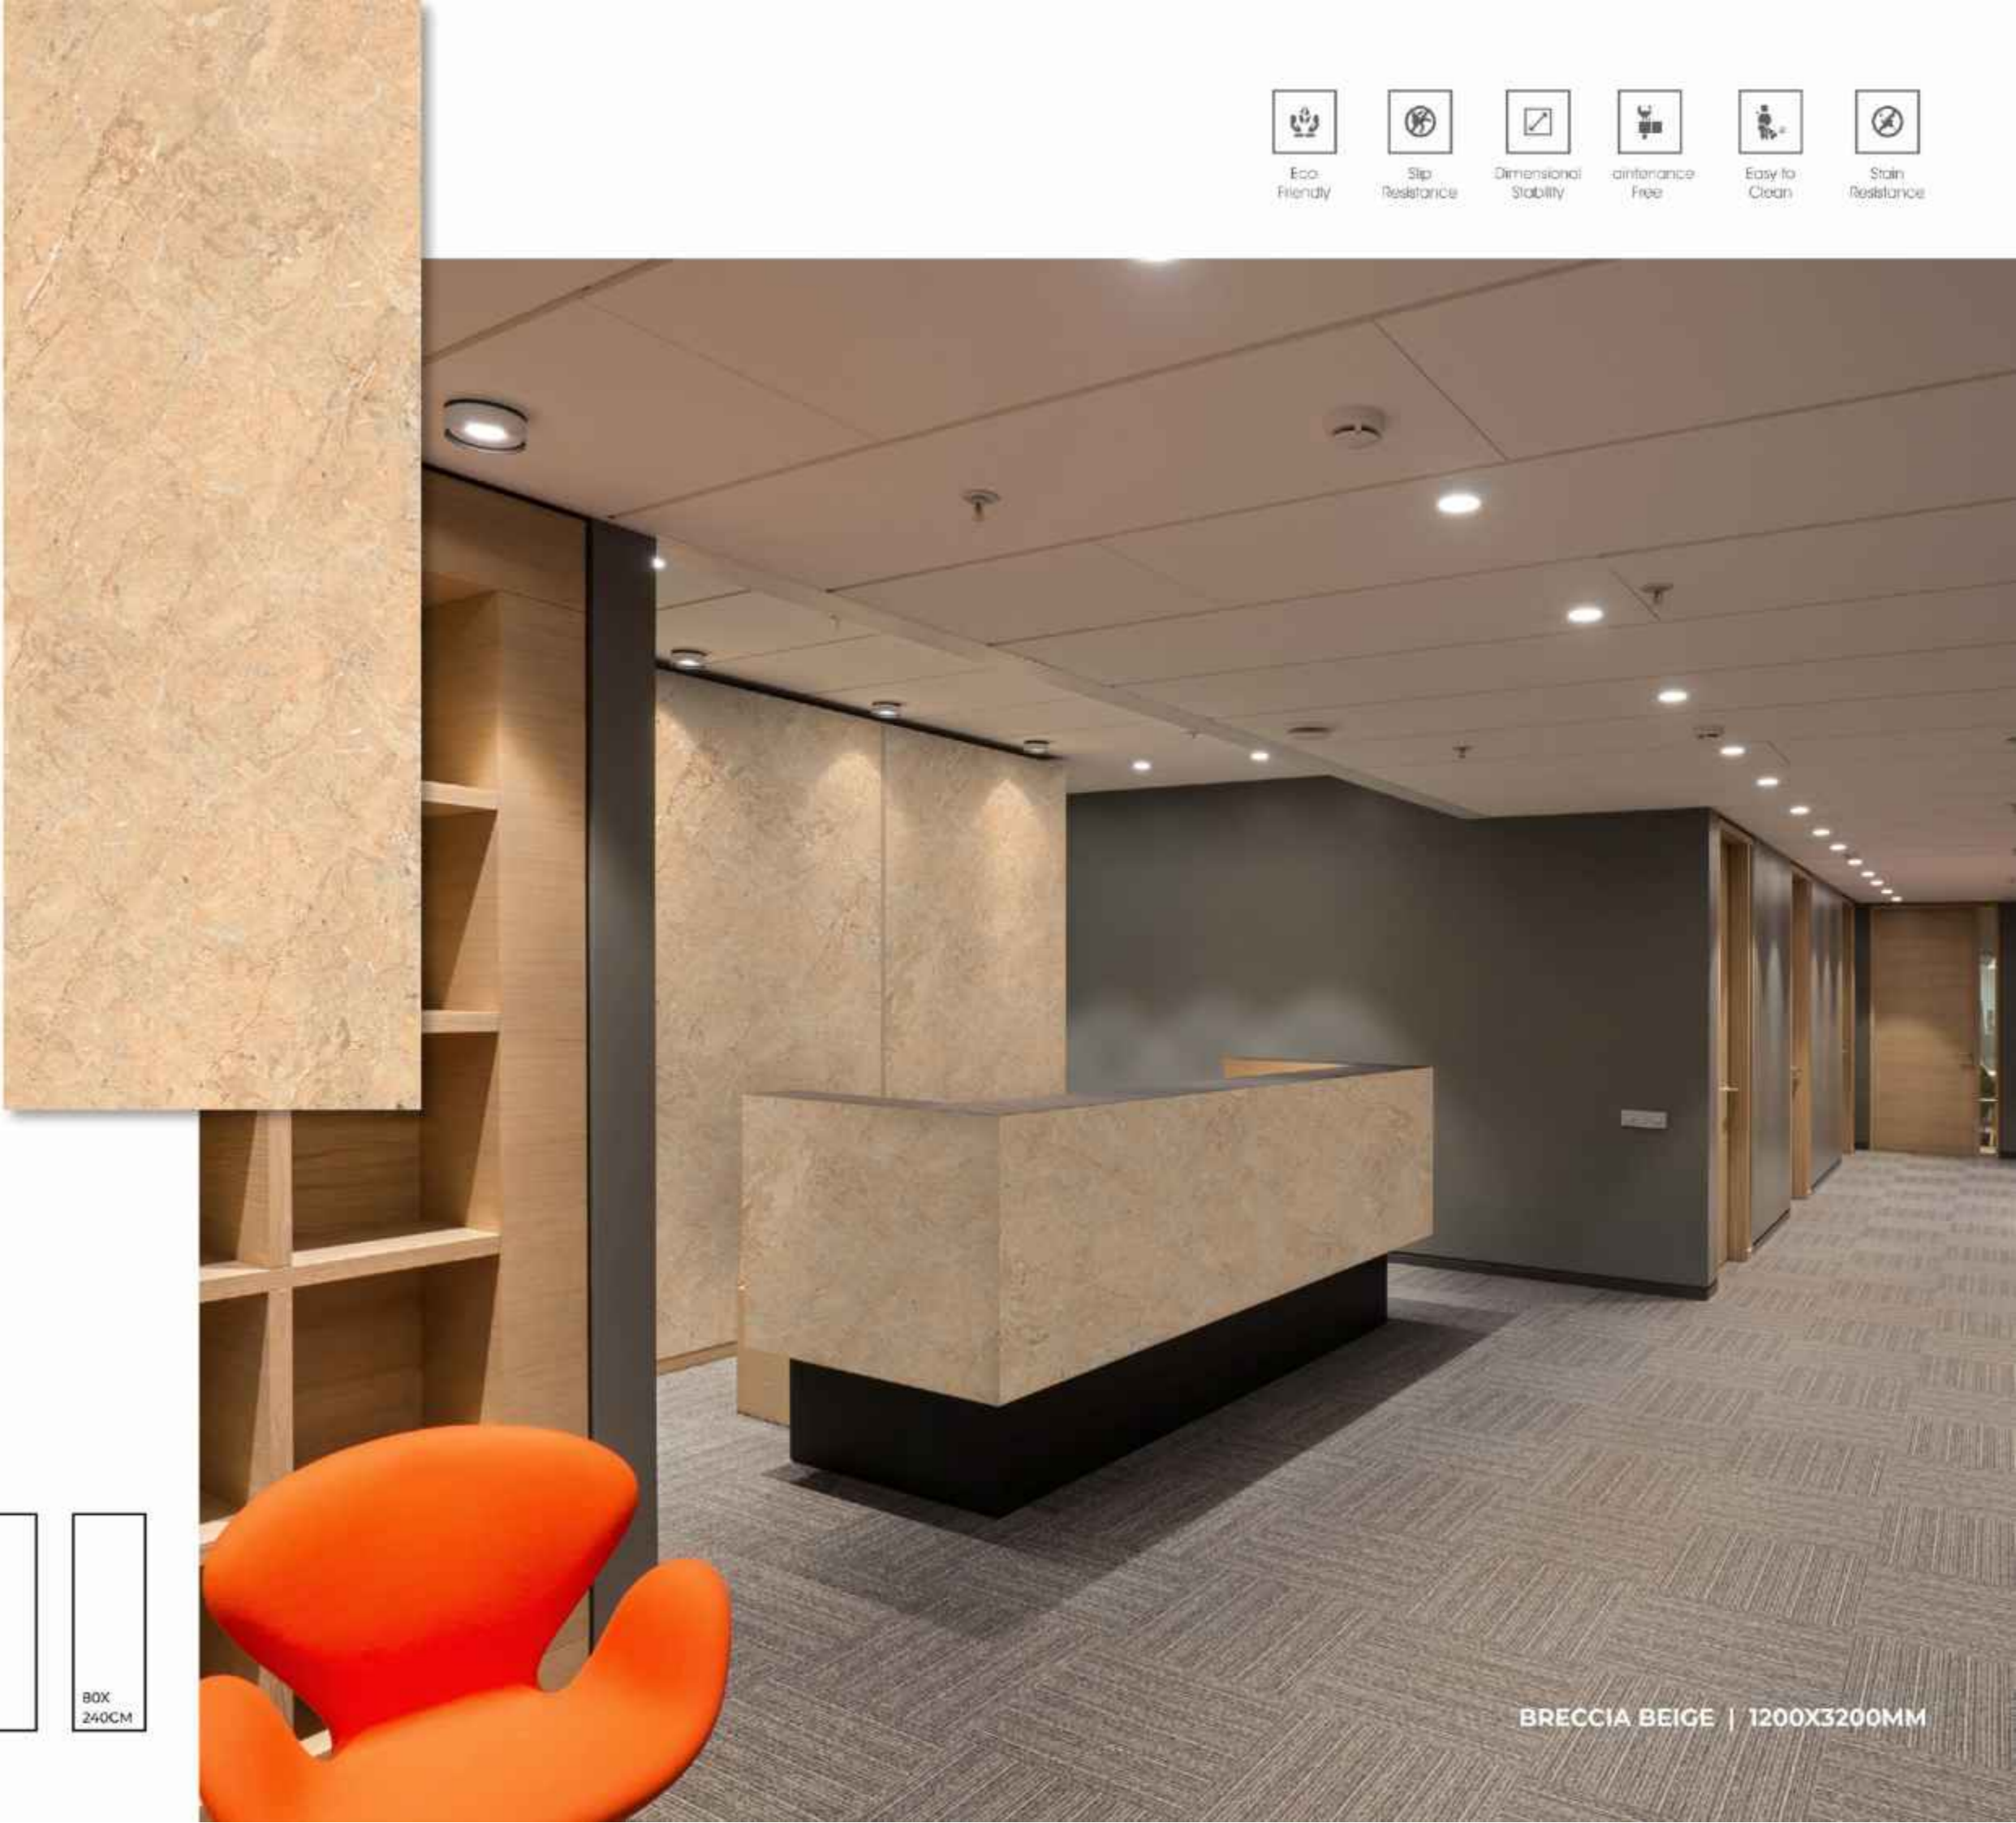

- Eco-Friendly
- Slip Resistance
- Dimensional Stability
- Maintenance Free
- Easy to Clean
- Stain Resistance

**BRECCIA
BEIGE**

FINISHES.
GLOSSY | MATT | CARVING

SIZES.
1200X3200MM | 800X3200MM
1200X2800MM | 1200X2400MM
800X2400MM

RANDOM.
03

BRECCIA BEIGE | 1200X3200MM