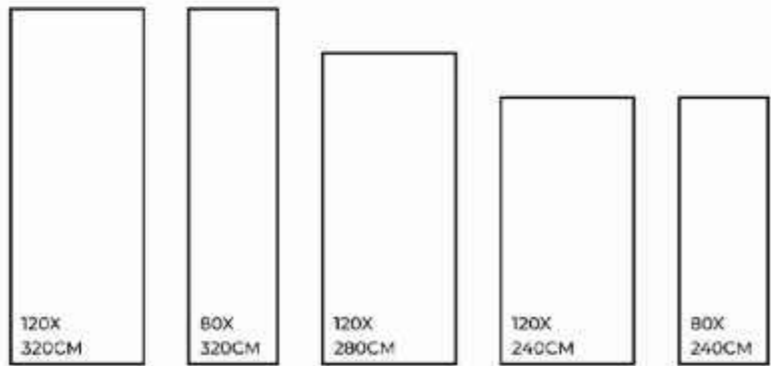

**BIXBITE
BIANCO**

FINISHES.
GLOSSY | MATT | CARVING

SIZES.
1200X3200MM | 800X3200MM
1200X2800MM | 1200X2400MM
800X2400MM

RANDOM.
02

BIXBITE BIANCO | 1200X3200MM

Eco-Friendly

Slip Resistance

Dimensional Stability

Maintenance Free

Easy to Clean

Stain Resistance

**BRECCIA
BM**

FINISHES.
GLOSSY | MATT | CARVING

SIZES.
1200X3200MM | 800X3200MM
1200X2800MM | 1200X2400MM
800X2400MM

RANDOM.

02

BRECCIA BM | 1200X3200MM

-  Eco-Friendly
-  Slip Resistance
-  Dimensional Stability
-  Maintenance Free
-  Easy to Clean
-  Stain Resistance

**BRECCIA
NATURAL**

FINISHES.
GLOSSY | MATT | CARVING

SIZES.
1200X3200MM | 800X3200MM
1200X2800MM | 1200X2400MM
800X2400MM