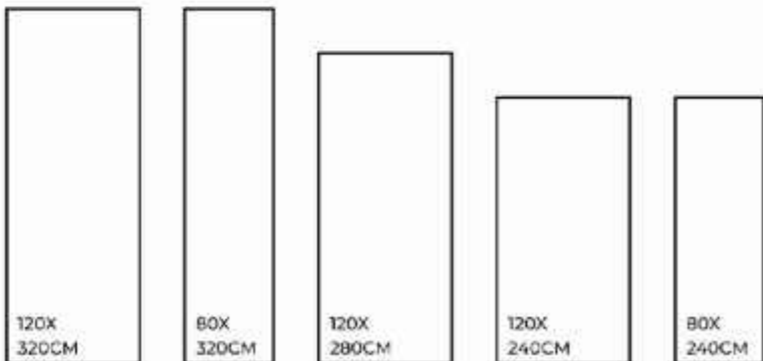

01

BLACK | 1200X3200MM

Eco-Friendly

Slip Resistance

Dimensional Stability

Stain Resistance

Easy to Clean

Slip Resistance

STATUARIO DIOR

FINISHES.
GLOSSY | MATT | CARVING

SIZES.
1200X3200MM | 800X3200MM
1200X2800MM | 1200X2400MM
800X2400MM

RANDOM.
03

STATUARIO DIOR | 1200X3200MM

-  Eco-Friendly
-  Slip Resistance
-  Dimensional Stability
-  Maintenance Free
-  Easy to Clean
-  Stain Resistance