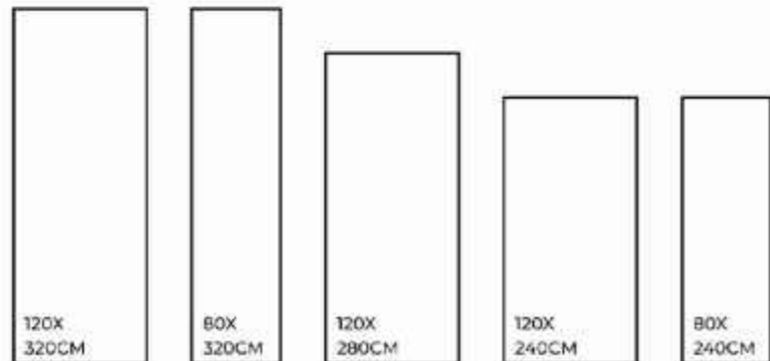

SIZES.
1200X3200MM | 800X3200MM
1200X2800MM | 1200X2400MM
800X2400MM

RANDOM.

01

Eco-Friendly

Slip Resistance

Dimensional Stability

Maintenance Free

Easy to Clean