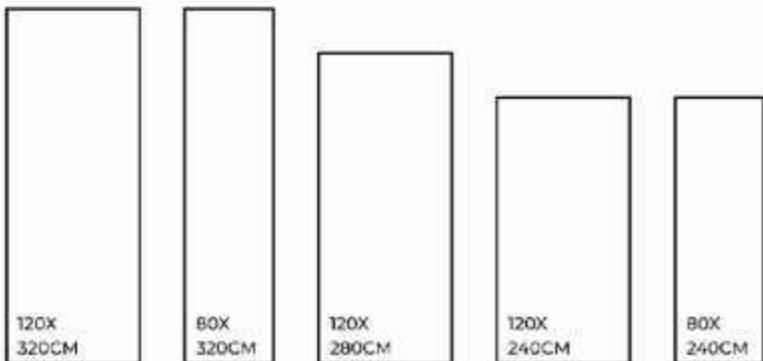

**BEACON
BLACK**

FINISHES.
GLOSSY | MATT | CARVING

SIZES.
1200X3200MM | 800X3200MM
1200X2800MM | 1200X2400MM
800X2400MM

RANDOM.

02

BEACON BLACK | 1200X3200MM

-  Eco-Friendly
-  Slip Resistance
-  Dimensional Stability
-  Stain Resistance
-  Easy to Clean
-  Maintenance Free

**PALLISANDRO
WHITIE**

FINISHES.
GLOSSY | MATT | CARVING

SIZES.
1200X3200MM | 800X3200MM
1200X2800MM | 1200X2400MM
800X2400MM

RANDOM.
03

Eco-Friendly

Slip Resistance

Dimensional Stability

Abrasion Free