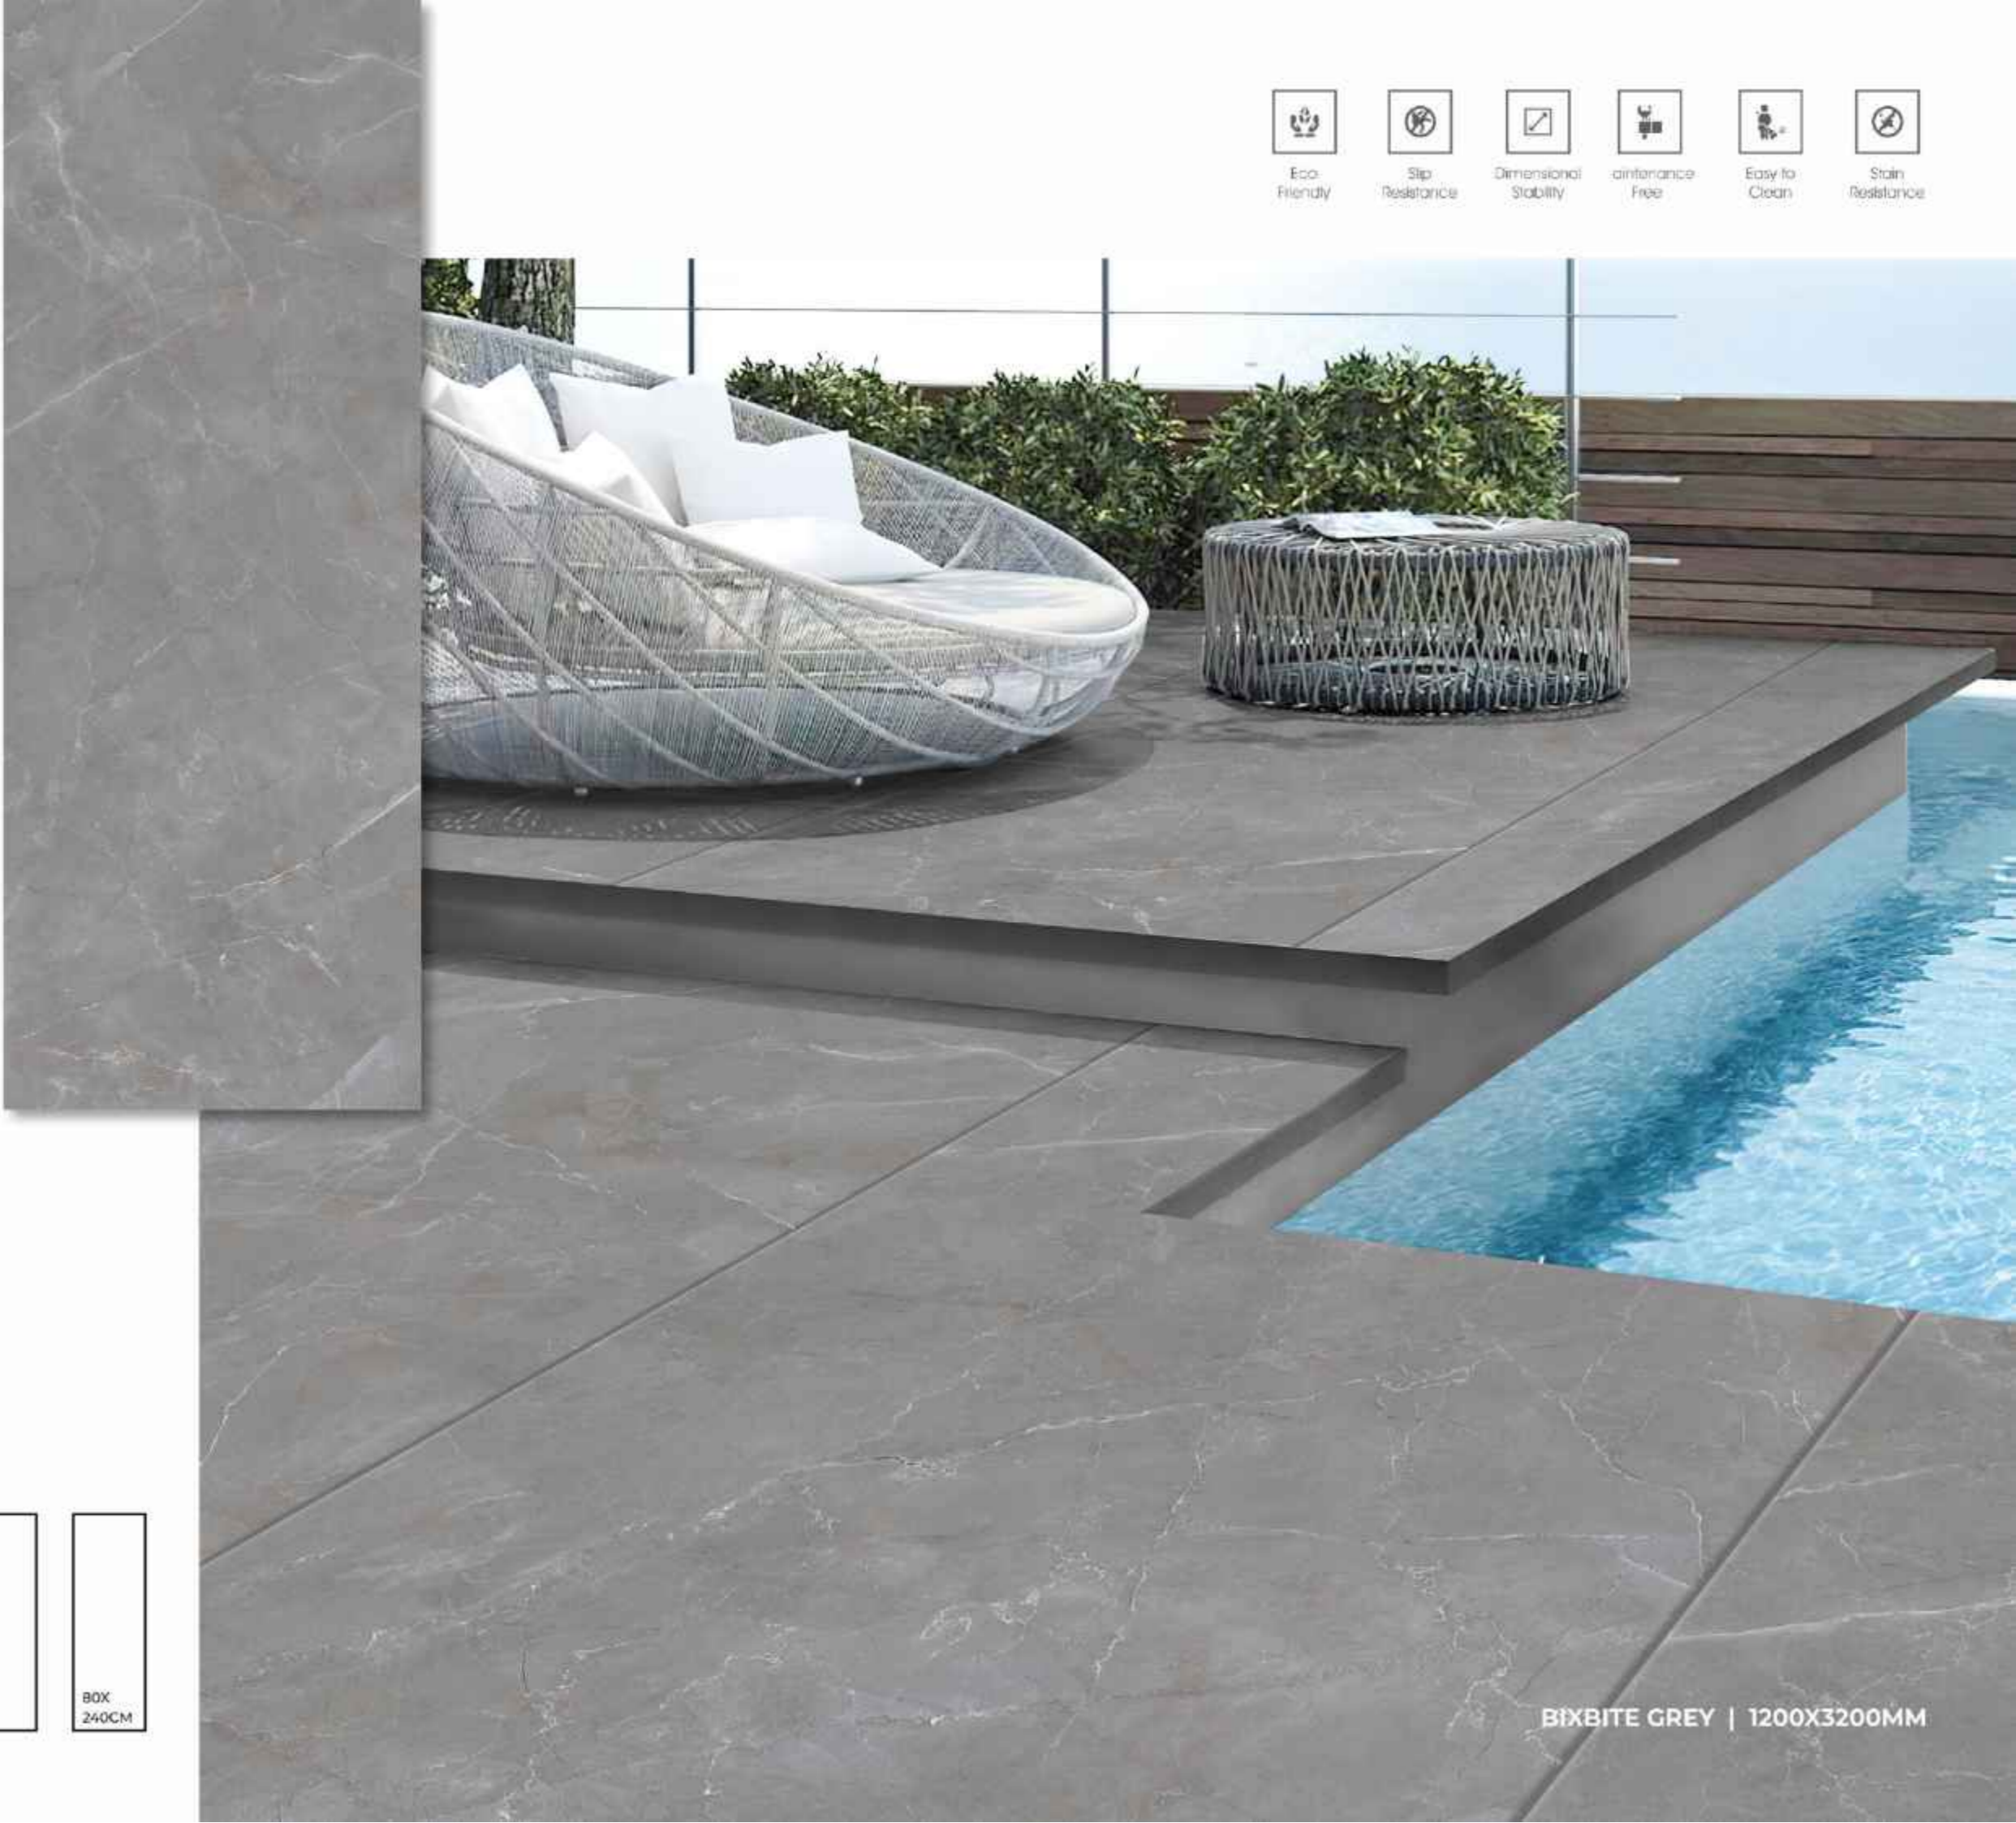

- Eco-Friendly
- Slip Resistance
- Dimensional Stability
- Maintenance Free
- Easy to Clean
- Stain Resistance

**BIXBITE
GREY**

FINISHES.
GLOSSY | MATT | CARVING

SIZES.
1200X3200MM | 800X3200MM
1200X2800MM | 1200X2400MM
800X2400MM

RANDOM.
02