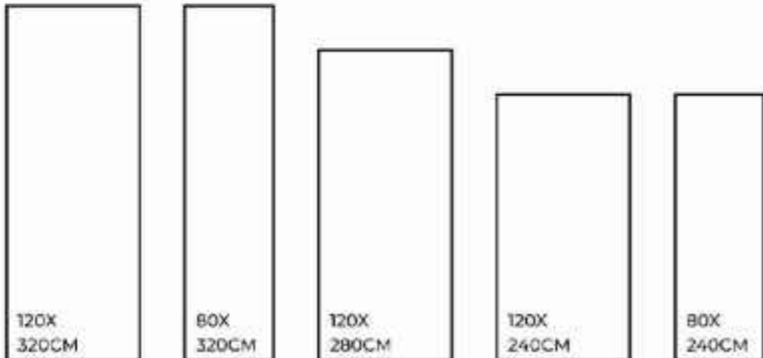

**STATUARIO
ALTISSIMO**

FINISHES.
GLOSSY | MATT | CARVING

SIZES.
1200X3200MM | 800X3200MM
1200X2800MM | 1200X2400MM
800X2400MM

RANDOM.
02

STATUARIO ALTISSIMO | 1200X3200MM

-  Eco-Friendly
-  Slip Resistance
-  Dimensional Stability
-  Maintenance Free
-  Easy to Clean
-  Stain Resistance

**STATUARIO
BRAZILIAN**

FINISHES.
GLOSSY | MATT | CARVING

SIZES.
1200X3200MM | 800X3200MM
1200X2800MM | 1200X2400MM
800X2400MM

RANDOM.
02

STATUARIO BRAZILIAN | 1200X3200MM

-  Eco-Friendly
-  Slip Resistance
-  Dimensional Stability
-  Maintenance Free
-  Easy to Clean
-  Stain Resistance

**DETROIT
FABIA**

FINISHES.
GLOSSY | MATT | CARVING

SIZES.
1200X3200MM | 800X3200MM
1200X2800MM | 1200X2400MM
800X2400MM

RANDOM.
03

Eco-Friendly

Slip Resistance

Dimensional Stability

Maintenance Free