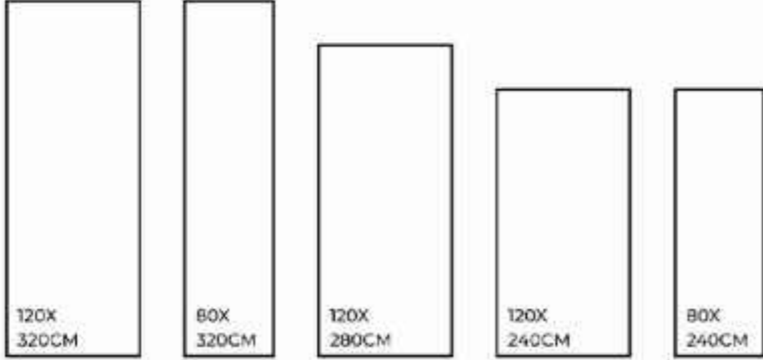

Eco-Friendly

Slip Resistance

Dimensional Stability

Maintenance Free

Easy to Clean

Stain Resistance

PIETRA GREY

FINISHES.
GLOSSY | MATT | CARVING

SIZES.
1200X3200MM | 800X3200MM
1200X2800MM | 1200X2400MM
800X2400MM

RANDOM.
02

PIETRA GREY | 800X3200MM