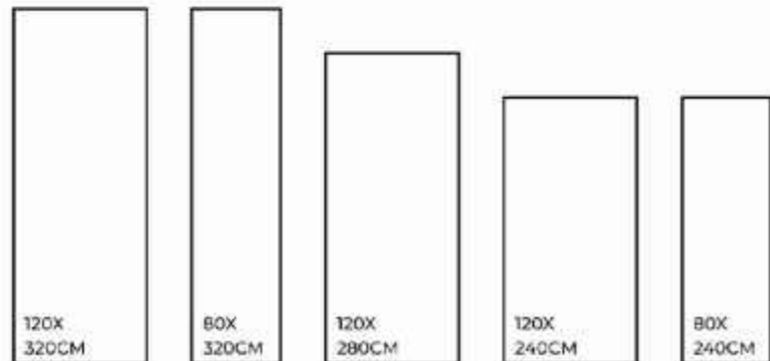

SIZES.
1200X3200MM | 800X3200MM
1200X2800MM | 1200X2400MM
800X2400MM

RANDOM.

01

Eco-Friendly

Slip Resistance

Dimensional Stability

Maintenance Free

Easy to Clean

Stain Resistance

COFFEE

FINISHES.
GLOSSY | MATT | CARVING

SIZES.
1200X3200MM | 800X3200MM
1200X2800MM | 1200X2400MM
800X2400MM

RANDOM.

01

COFFEE | 1200X3200MM

Eco-Friendly