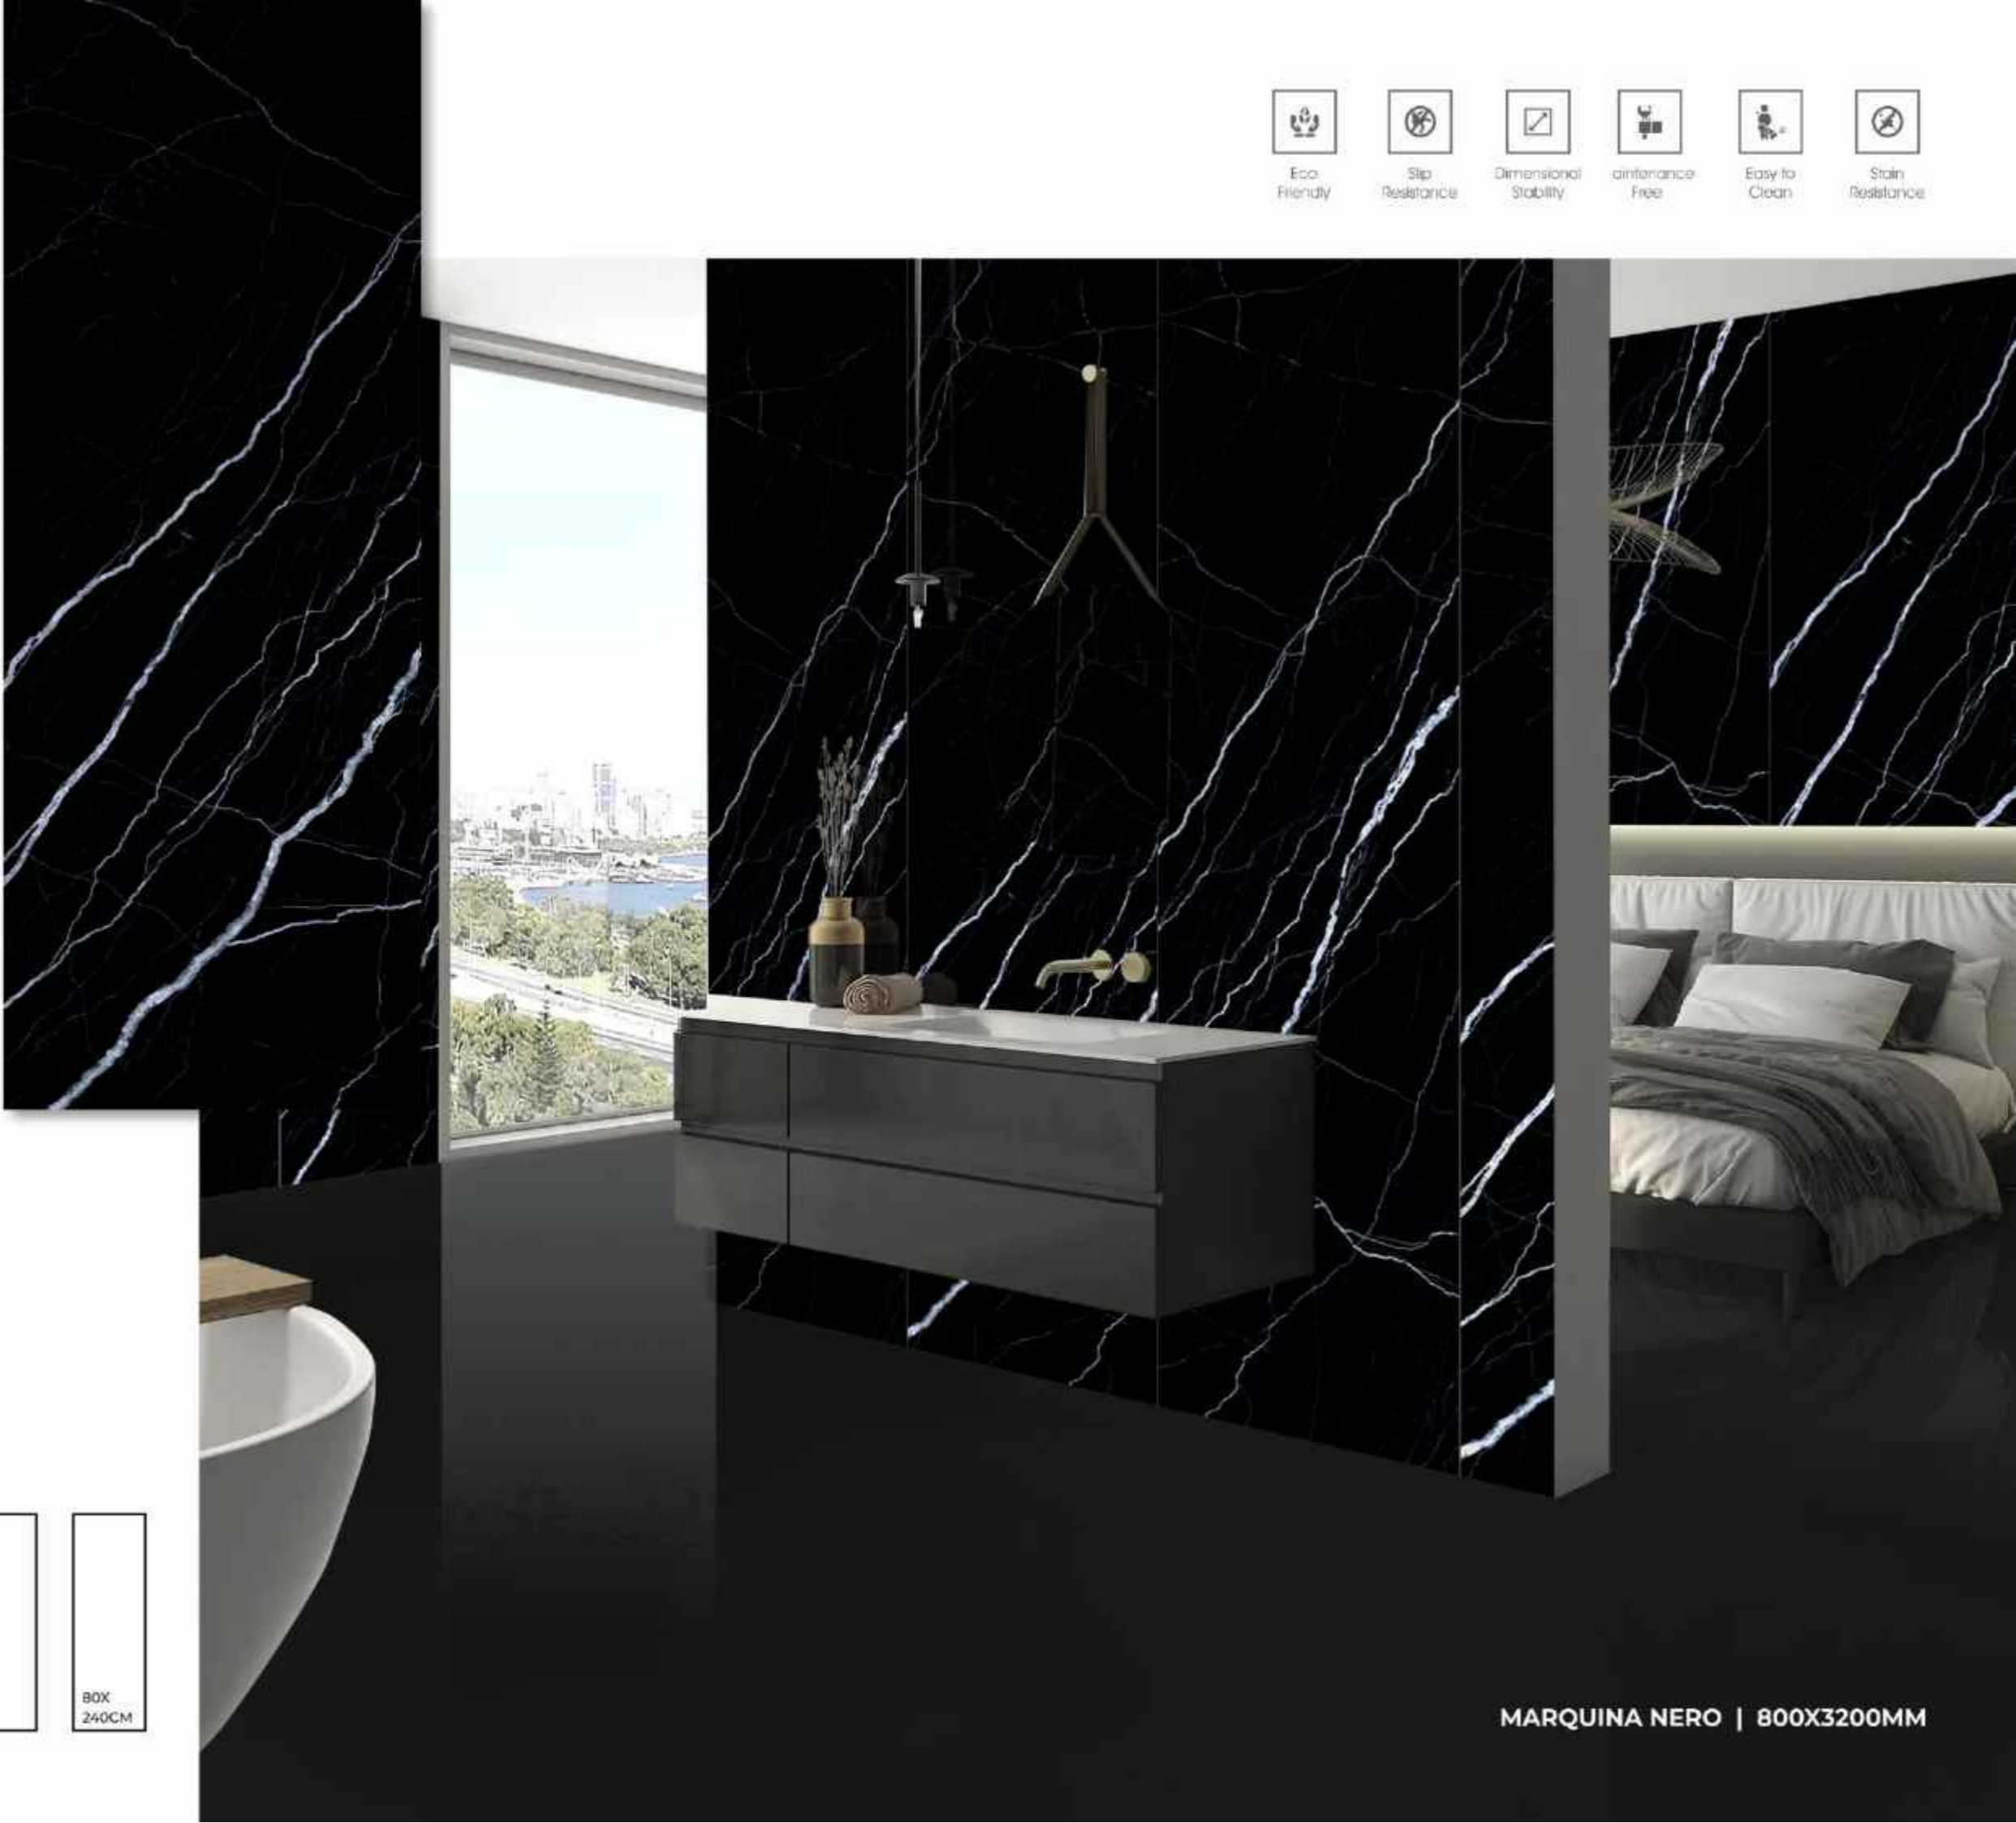

Easy to Clean

Stain Resistance

MARQUINA NERO

FINISHES.
GLOSSY | MATT | CARVING

SIZES.
1200X3200MM | 800X3200MM
1200X2800MM | 1200X2400MM
800X2400MM

RANDOM.

02

Eco-Friendly

Slip Resistance

Dimensional Stability

Maintenance Free

Easy to Clean

Stain Resistance

**PANDA
WHITE**

FINISHES.
GLOSSY | MATT | CARVING

SIZES.
1200X3200MM | 800X3200MM
1200X2800MM | 1200X2400MM
800X2400MM