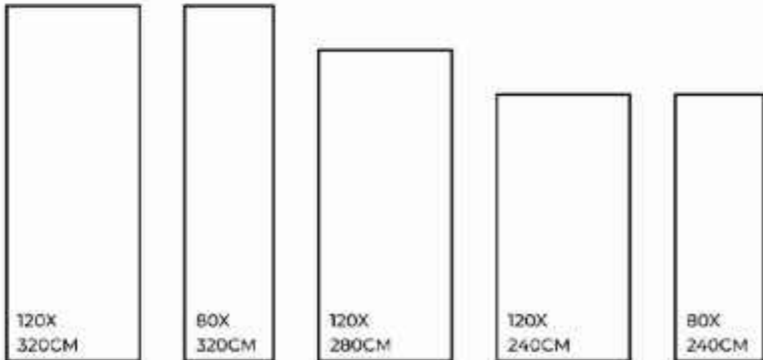

**CARRERA
ULTIMO**

FINISHES.
GLOSSY | MATT | CARVING

SIZES.
1200X3200MM | 800X3200MM
1200X2800MM | 1200X2400MM
800X2400MM

RANDOM.
02

CARRERA ULTIMO | 800X3200MM

-  Eco-Friendly
-  Slip Resistance
-  Dimensional Stability
-  Maintenance Free
-  Easy to Clean
-  Stain Resistance

MACHHIA

FINISHES.
GLOSSY | MATT | CARVING

SIZES.
1200X3200MM | 800X3200MM
1200X2800MM | 1200X2400MM
800X2400MM

RANDOM.
02

Eco-Friendly

Slip Resistance

Dimensional Stability

Maintenance Free