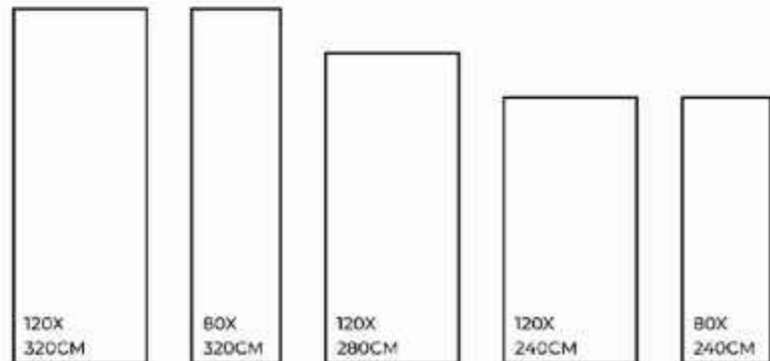

**BEACON
BLACK**

FINISHES.
GLOSSY | MATT | CARVING

SIZES.
1200X3200MM | 800X3200MM
1200X2800MM | 1200X2400MM
800X2400MM

RANDOM.

02

BEACON BLACK | 1200X3200MM

-  Eco-Friendly
-  Slip Resistance
-  Dimensional Stability
-  Stain Resistance
-  Easy to Clean
-  Maintenance Free

**PALLISANDRO
WHITIE**

FINISHES.
GLOSSY | MATT | CARVING

SIZES.
1200X3200MM | 800X3200MM
1200X2800MM | 1200X2400MM
800X2400MM

RANDOM.
03

Eco-Friendly

Slip Resistance

Dimensional Stability

Abrasion Free

Easy to Clean

Stain Resistance

**SPIDER
GOLD**

FINISHES.
GLOSSY | MATT | CARVING

SIZES.
1200X3200MM | 800X3200MM
1200X2800MM | 1200X2400MM
800X2400MM

RANDOM.
02

-  Eco-Friendly
-  Slip Resistance
-  Dimensional Stability
-  Maintenance Free
-  Easy to Clean
-  Stain Resistance

**BIXBITE
GREY**

FINISHES.
GLOSSY | MATT | CARVING

SIZES.
1200X3200MM | 800X3200MM
1200X2800MM | 1200X2400MM
800X2400MM

RANDOM.
02

-  Eco-Friendly
-  Slip Resistance
-  Dimensional Stability
-  Maintenance Free
-  Easy to Clean
-  Stain Resistance