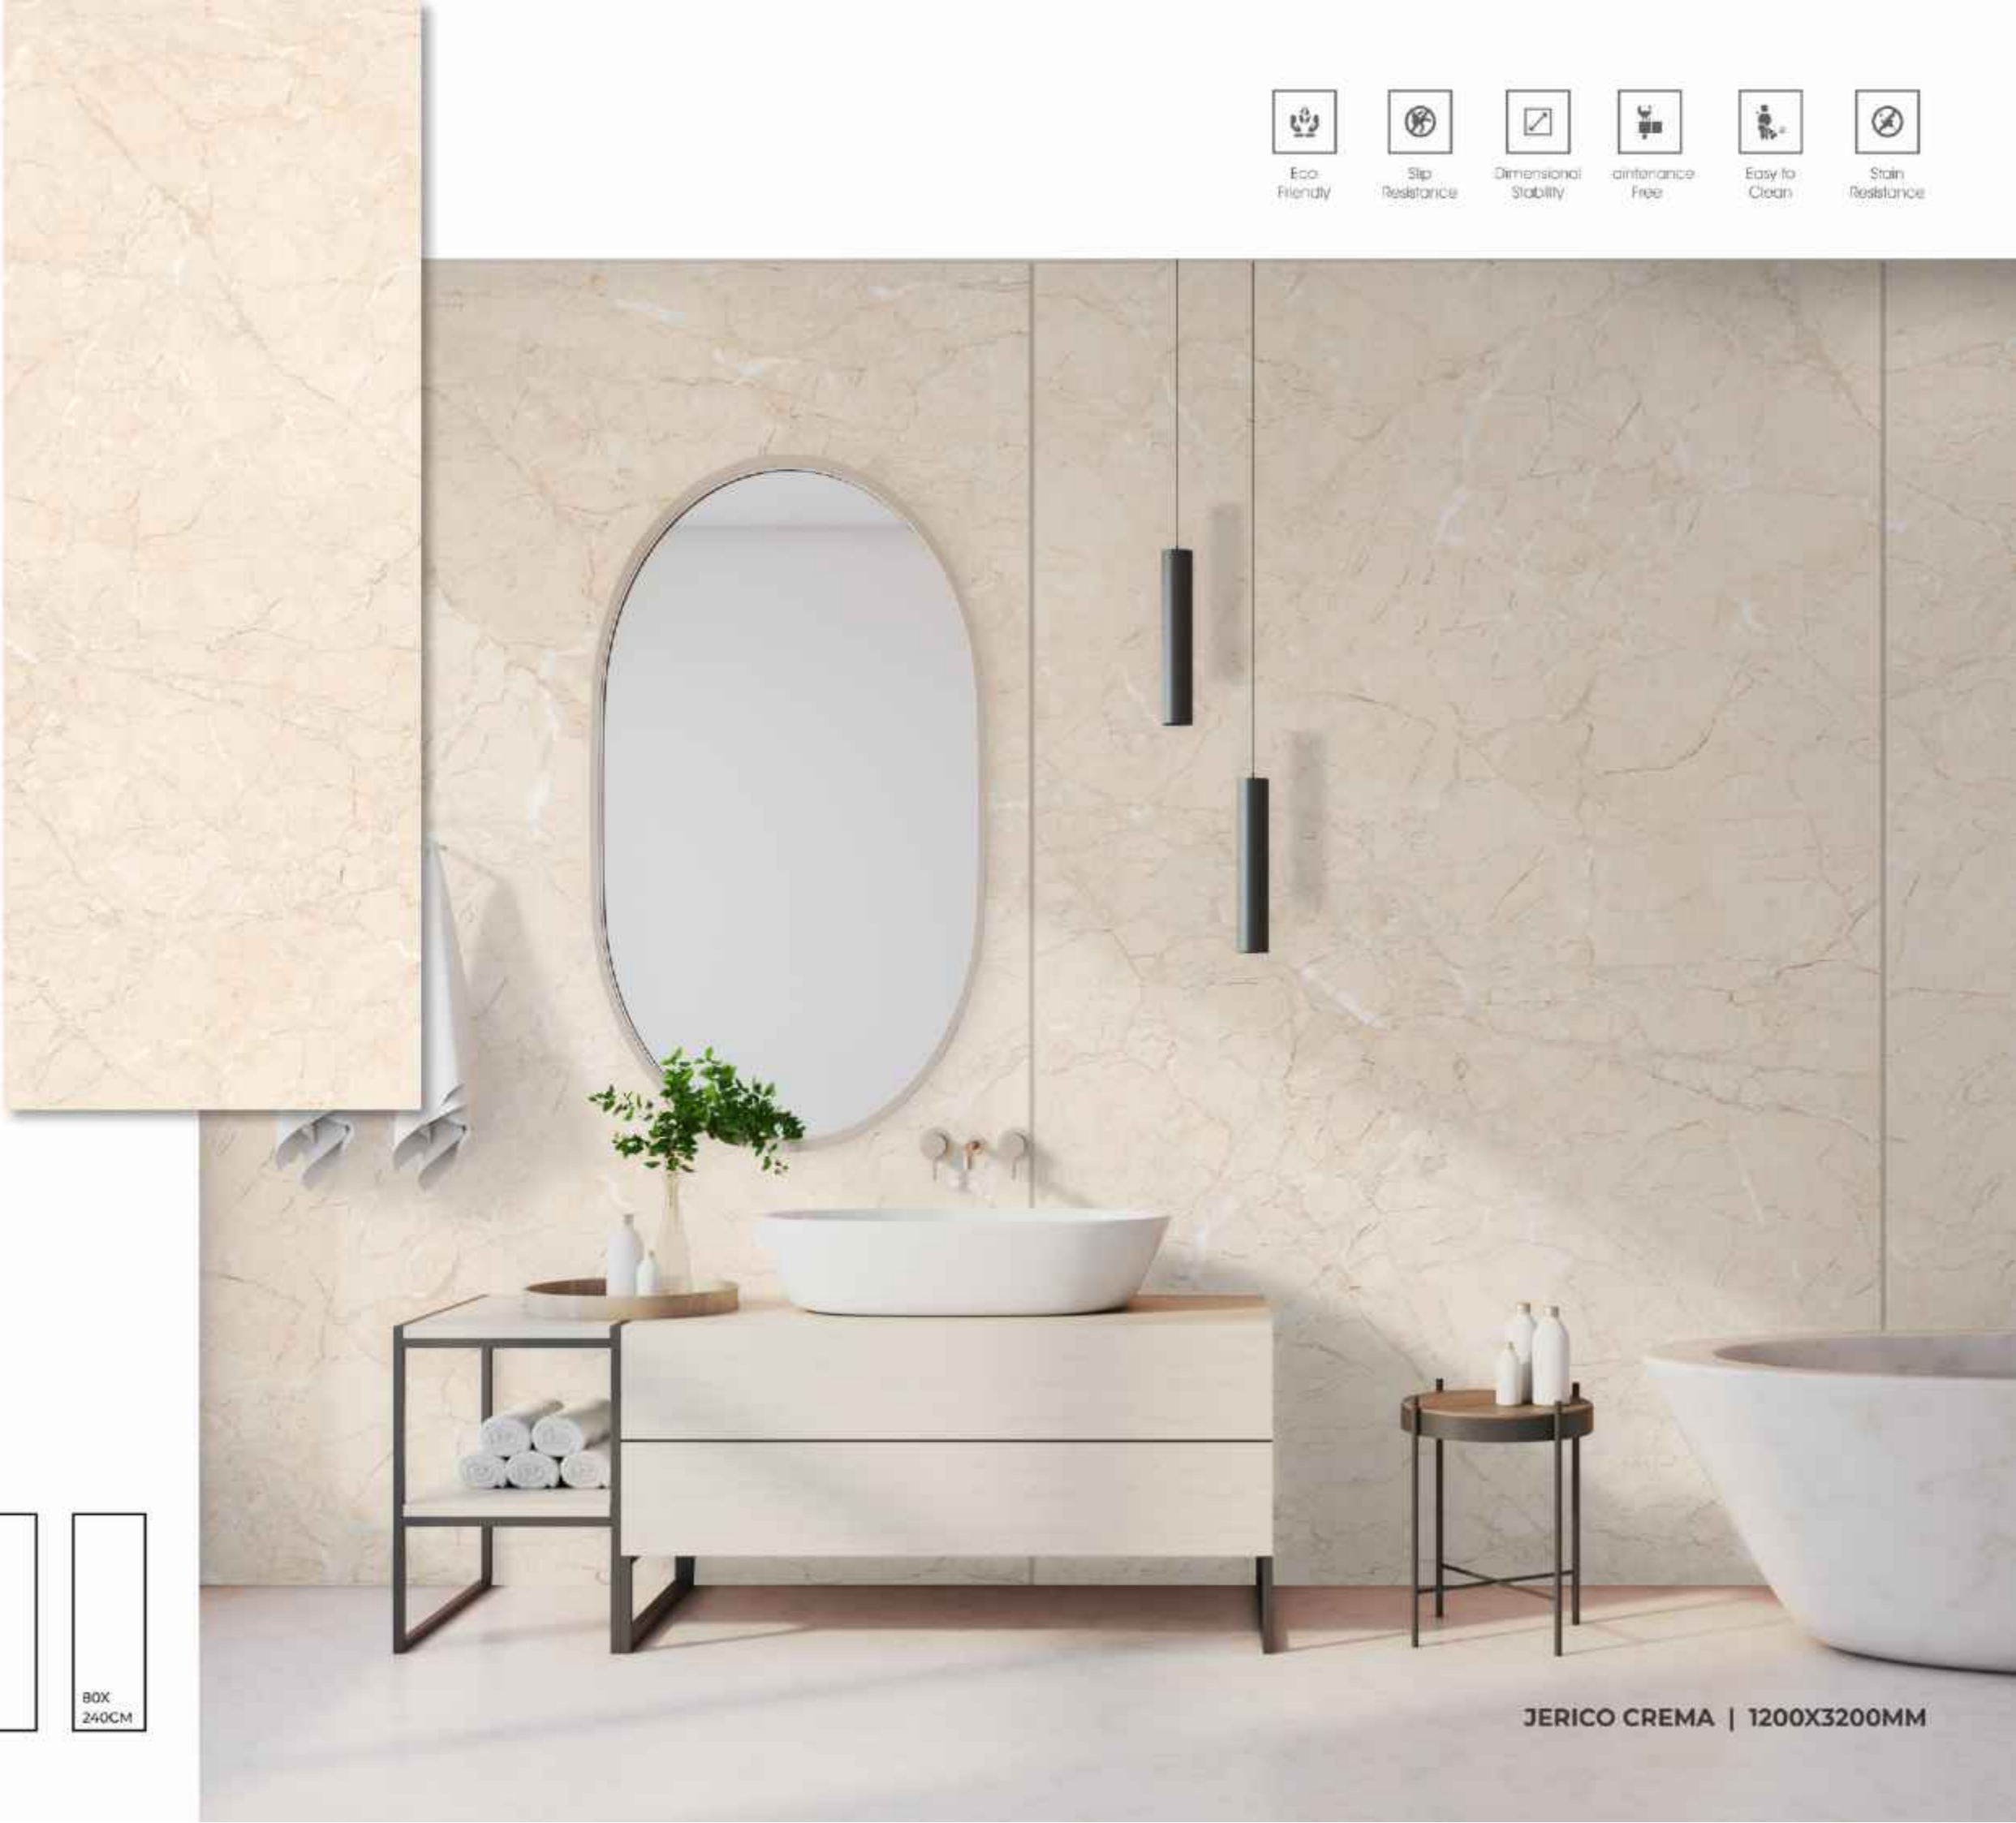

- Eco-Friendly
- Slip Resistance
- Dimensional Stability
- Maintenance Free
- Easy to Clean
- Stain Resistance

**JERICO
CREMA**

FINISHES.
GLOSSY | MATT | CARVING

SIZES.
1200X3200MM | 800X3200MM
1200X2800MM | 1200X2400MM
800X2400MM

RANDOM.
03

JERICO CREMA | 1200X3200MM