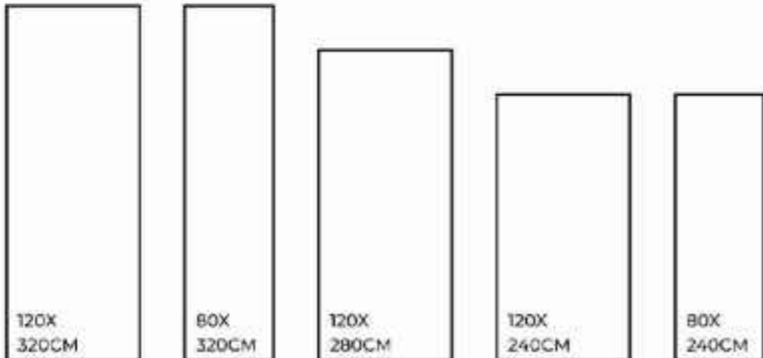

STATUARIO DIOR

FINISHES.
GLOSSY | MATT | CARVING

SIZES.
1200X3200MM | 800X3200MM
1200X2800MM | 1200X2400MM
800X2400MM

RANDOM.
03

STATUARIO DIOR | 1200X3200MM

-  Eco-Friendly
-  Slip Resistance
-  Dimensional Stability
-  Maintenance Free
-  Easy to Clean
-  Stain Resistance

**BLUE
AGATHA**

FINISHES.
GLOSSY | MATT | CARVING

SIZES.
1200X3200MM | 800X3200MM
1200X2800MM | 1200X2400MM
800X2400MM

RANDOM.
02

-  Eco-Friendly
-  Slip Resistance
-  Dimensional Stability
-  Maintenance Free
-  Easy to Clean
-  Stain Resistance