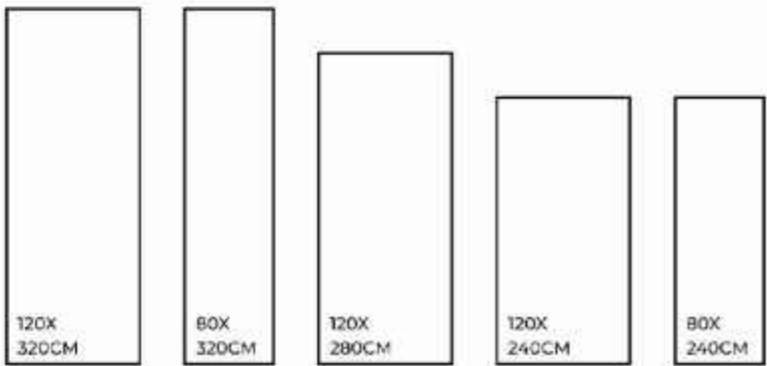

- Eco-Friendly
- Slip Resistance
- Dimensional Stability
- Maintenance Free
- Easy to Clean
- Stain Resistance

**SAINT
LAURENT**

FINISHES.
GLOSSY | MATT | CARVING

SIZES.
1200X3200MM | 800X3200MM
1200X2800MM | 1200X2400MM
800X2400MM

RANDOM.
02

SAINT LAURENT | 1200X3200MM