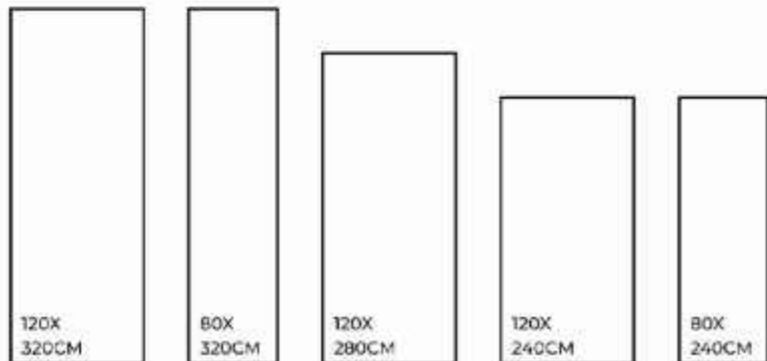

FOSSIL BROWN

FINISHES.
GLOSSY | MATT | CARVING

SIZES.
1200X3200MM | 800X3200MM
1200X2800MM | 1200X2400MM
800X2400MM

RANDOM.
01

-  Eco-Friendly
-  Slip Resistance
-  Dimensional Stability
-  Interference Free
-  Easy to Clean
-  Stain Resistance

CRYSTAL ICE

FINISHES.
GLOSSY | MATT | CARVING

SIZES.
1200X3200MM | 800X3200MM
1200X2800MM | 1200X2400MM
800X2400MM

RANDOM.
03

CRYSTAL ICE | 1200X3200MM

-  Eco-Friendly
-  Slip Resistance
-  Dimensional Stability
-  Maintenance Free
-  Easy to Clean
-  Stain Resistance