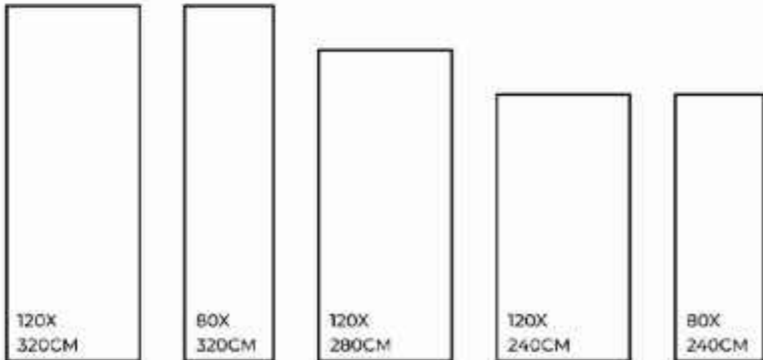

- Eco-Friendly
- Slip Resistance
- Dimensional Stability
- Maintenance Free
- Easy to Clean
- Stain Resistance

**ARMANI
GRIS**

FINISHES.
GLOSSY | MATT | CARVING

SIZES.
1200X3200MM | 800X3200MM
1200X2800MM | 1200X2400MM
800X2400MM

RANDOM.
02

ARMANI GREY | 1200X3200MM