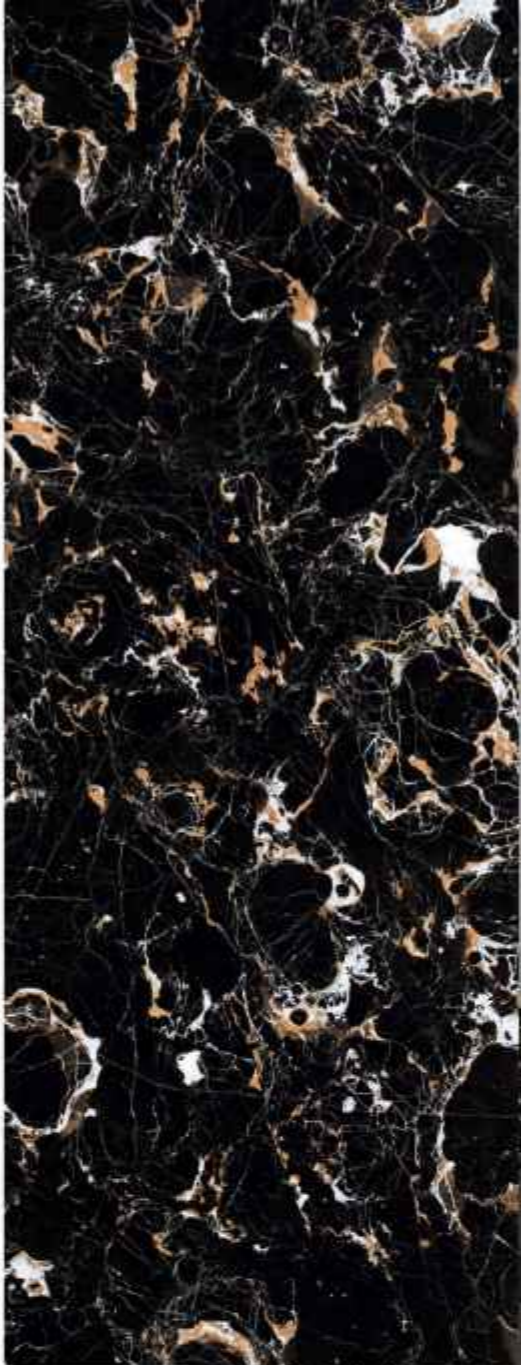

- Eco-Friendly
- Slip Resistance
- Dimensional Stability
- Maintenance Free
- Easy to Clean
- Stain Resistance

**PORTORO
BLACK**

FINISHES.
GLOSSY | MATT | CARVING

SIZES.
1200X3200MM | 800X3200MM
1200X2800MM | 1200X2400MM
800X2400MM

RANDOM.
02

PORTORO BLACK | 1200X3200MM