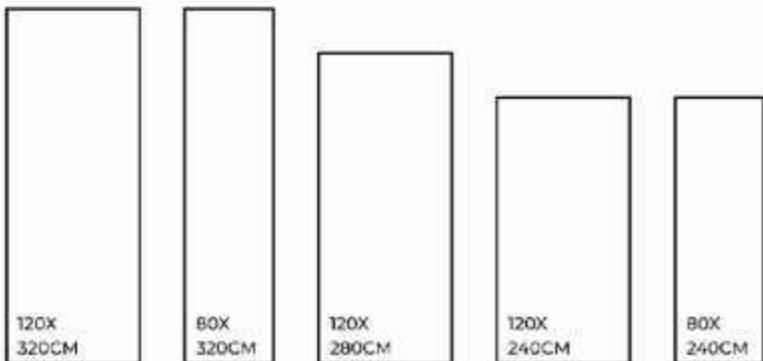

**TERRAZZO
BIANCO**

FINISHES.
GLOSSY | MATT | CARVING

SIZES.
1200X3200MM | 800X3200MM
1200X2800MM | 1200X2400MM
800X2400MM

RANDOM.

02

TERRAZZO BIANCO | 1200X3200MM

-  Eco-Friendly
-  Slip Resistance
-  Dimensional Stability
-  Maintenance Free
-  Easy to Clean
-  Stain Resistance

**PORTORO
BLACK**

FINISHES.
GLOSSY | MATT | CARVING

SIZES.
1200X3200MM | 800X3200MM
1200X2800MM | 1200X2400MM
800X2400MM

RANDOM.
02

PORTORO BLACK | 1200X3200MM

-  Eco-Friendly
-  Slip Resistance
-  Dimensional Stability
-  Maintenance Free
-  Easy to Clean
-  Stain Resistance

STATUARIO CLARA

FINISHES.
GLOSSY | MATT | CARVING

SIZES.
1200X3200MM | 800X3200MM
1200X2800MM | 1200X2400MM
800X2400MM

RANDOM.
02

STATUARIO CLARA | 1200X3200MM

-  Eco-Friendly
-  Slip Resistance
-  Dimensional Stability
-  Maintenance Free
-  Easy to Clean
-  Stain Resistance