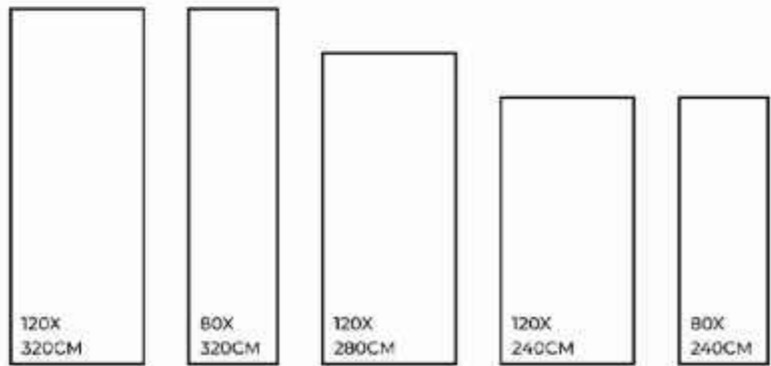

- Eco-Friendly
- Slip Resistance
- Dimensional Stability
- Antifingerprint
- Easy to Clean
- Stain Resistance

FOSSIL BROWN

FINISHES.
GLOSSY | MATT | CARVING

SIZES.
1200X3200MM | 800X3200MM
1200X2800MM | 1200X2400MM
800X2400MM

RANDOM.
01