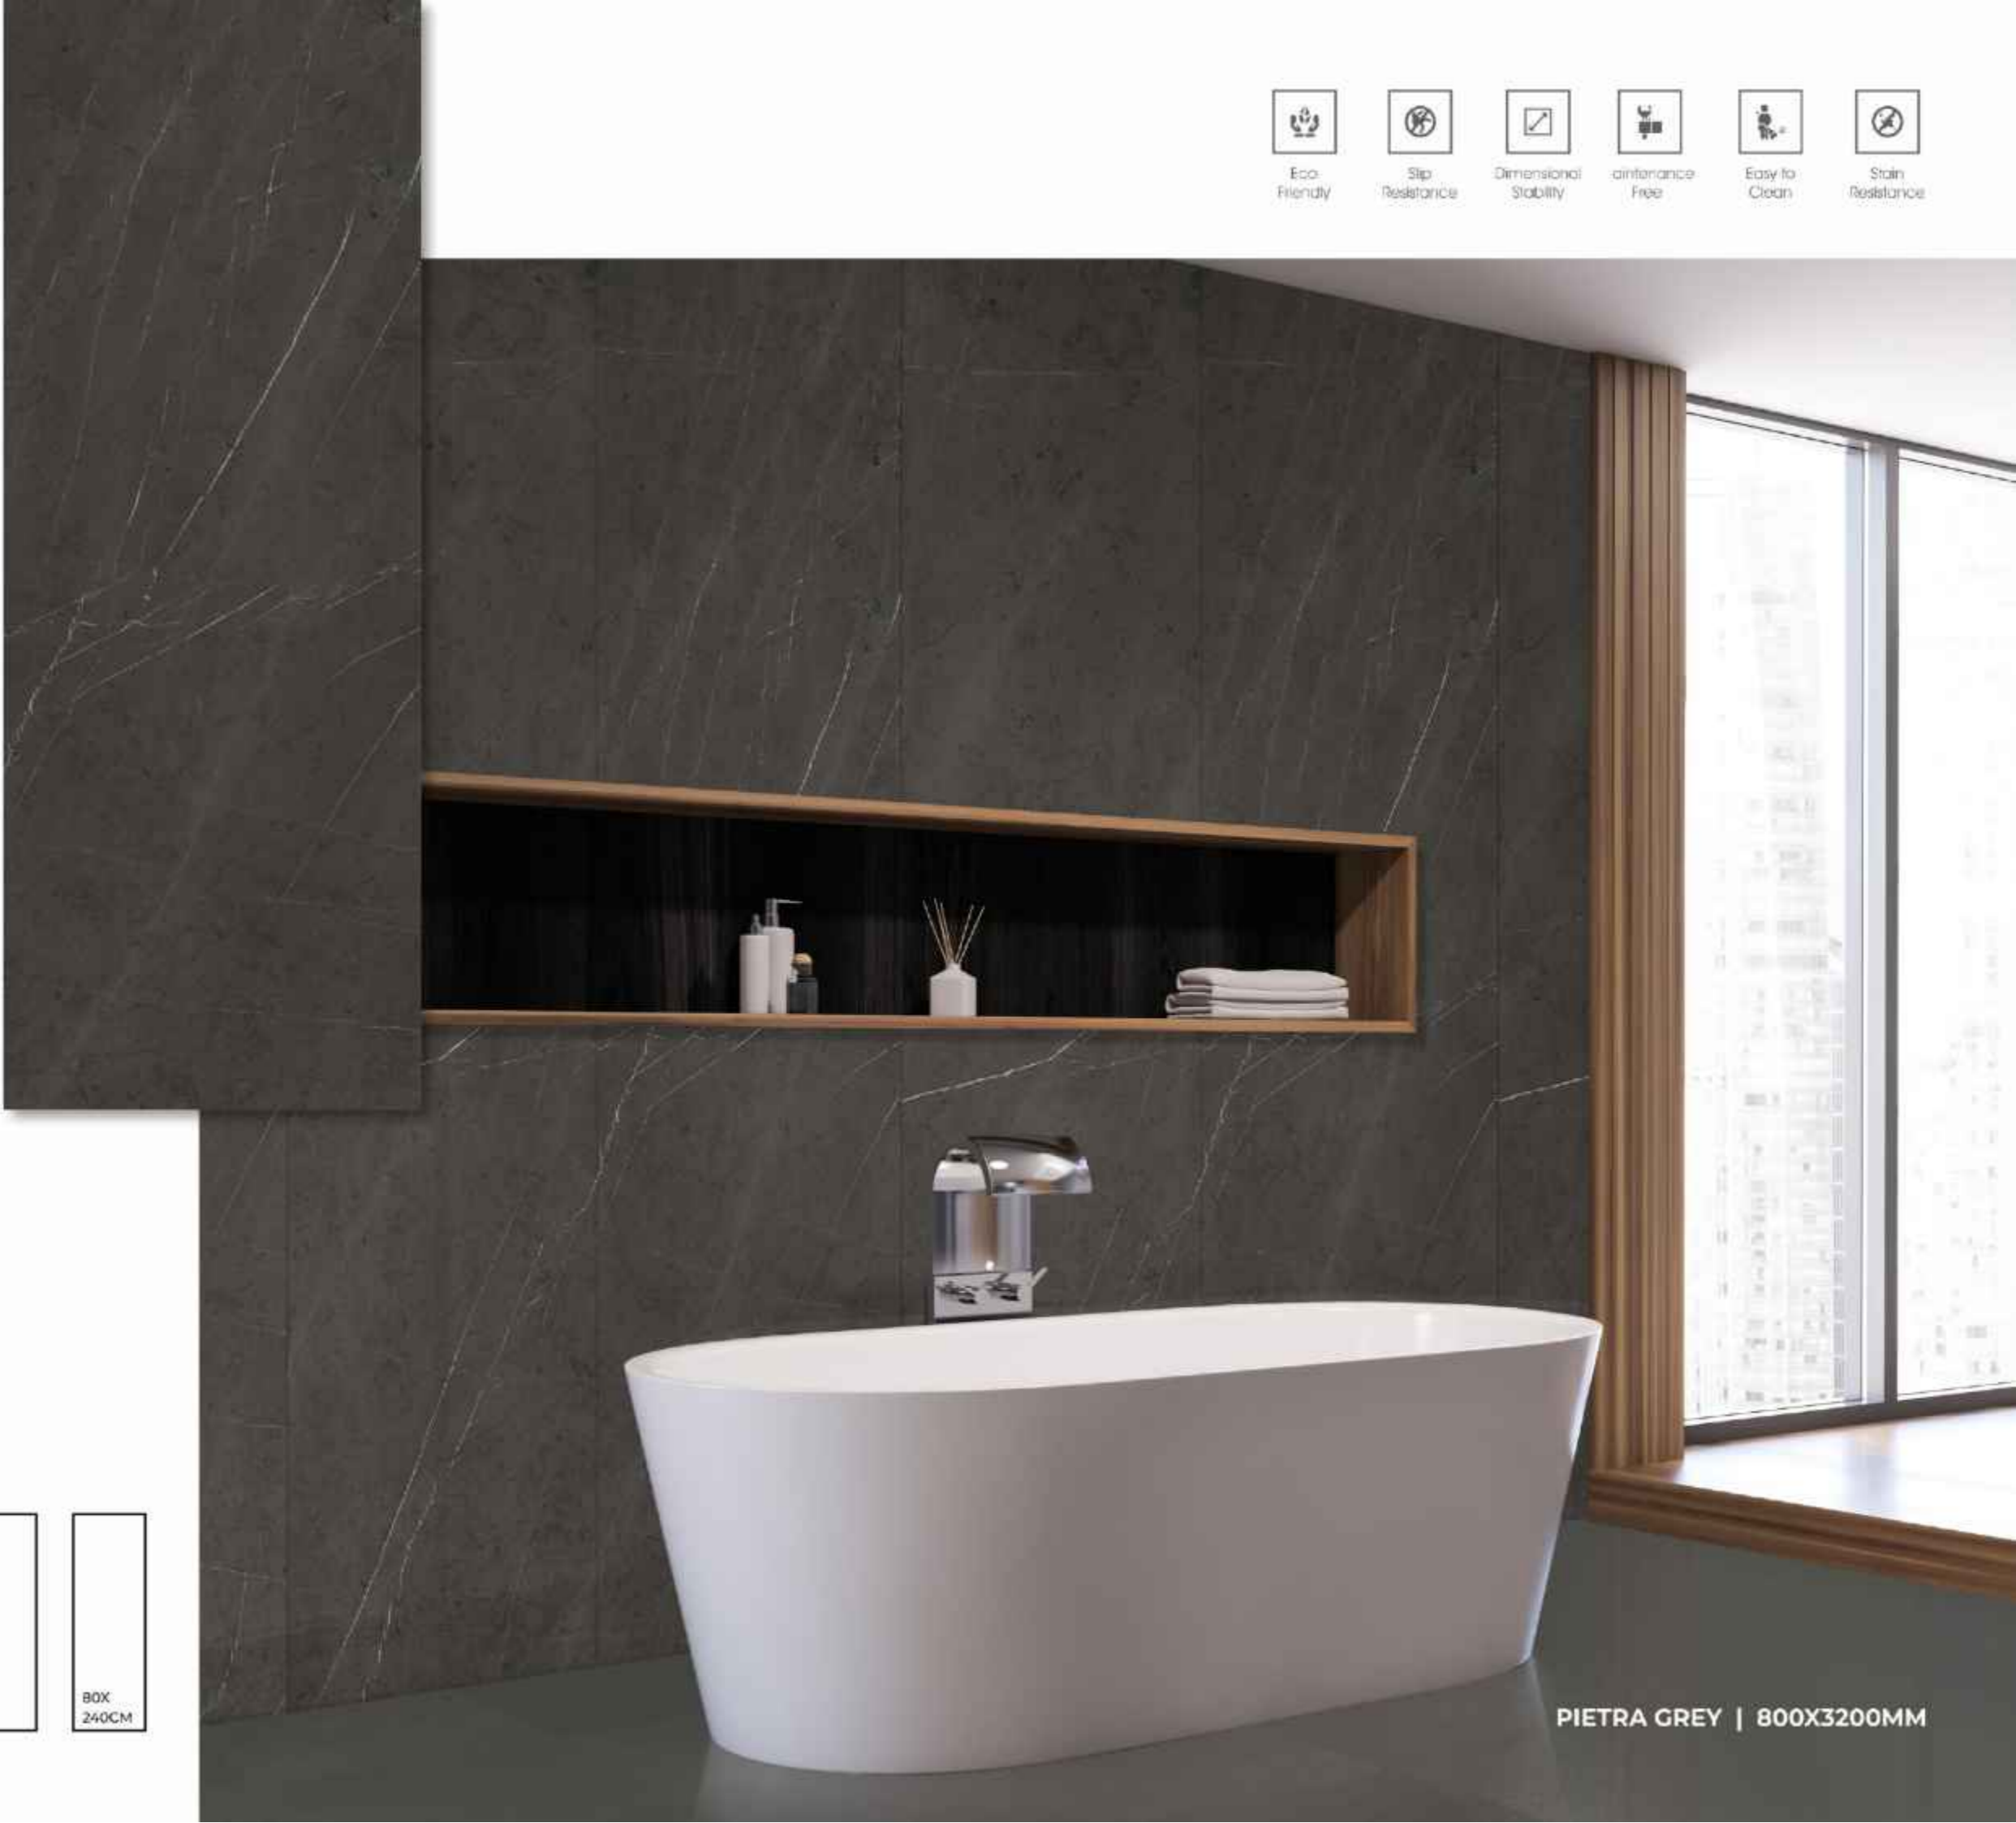

Dimensional Stability

Maintenance Free

Easy to Clean

Stain Resistance

**NEW
CARRERA**

FINISHES.
GLOSSY | MATT | CARVING

SIZES.
1200X3200MM | 800X3200MM
1200X2800MM | 1200X2400MM
800X2400MM

RANDOM.

02

Eco-Friendly

Slip Resistance

Dimensional Stability

Maintenance Free

Easy to Clean

Stain Resistance

PIETRA GREY

FINISHES.
GLOSSY | MATT | CARVING

SIZES.
1200X3200MM | 800X3200MM
1200X2800MM | 1200X2400MM
800X2400MM

RANDOM.
02

PIETRA GREY | 800X3200MM

Eco-Friendly

Slip Resistance

Dimensional Stability

Maintenance Free