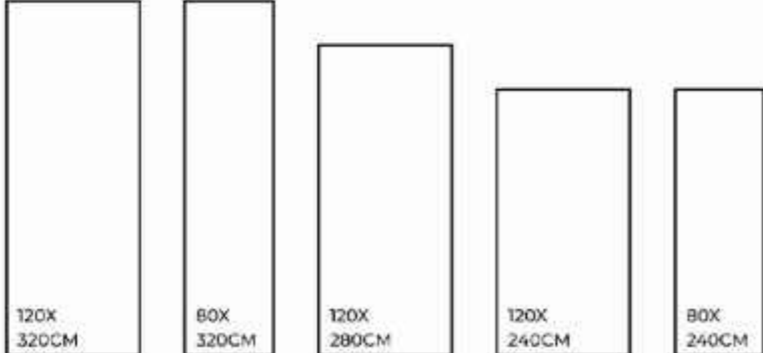

**STATUARIO
FAME**

FINISHES.
GLOSSY | MATT | CARVING

SIZES.
1200X3200MM | 800X3200MM
1200X2800MM | 1200X2400MM
800X2400MM

RANDOM.
02

STATUARIO FAME | 1200X3200MM

Eco-Friendly

Slip Resistance

Dimensional Stability

Maintenance Free

Easy to Clean

Stain Resistance

STATUARIO VENICE

FINISHES.
GLOSSY | MATT | CARVING

SIZES.
1200X3200MM | 800X3200MM
1200X2800MM | 1200X2400MM
800X2400MM

RANDOM.

03

STATUARIO VENICE | 1200X3200MM

-  Eco-Friendly
-  Slip Resistance
-  Dimensional Stability
-  Maintenance Free
-  Easy to Clean
-  Stain Resistance

**BRECCIA
BEIGE**

FINISHES.
GLOSSY | MATT | CARVING

SIZES.
1200X3200MM | 800X3200MM
1200X2800MM | 1200X2400MM
800X2400MM