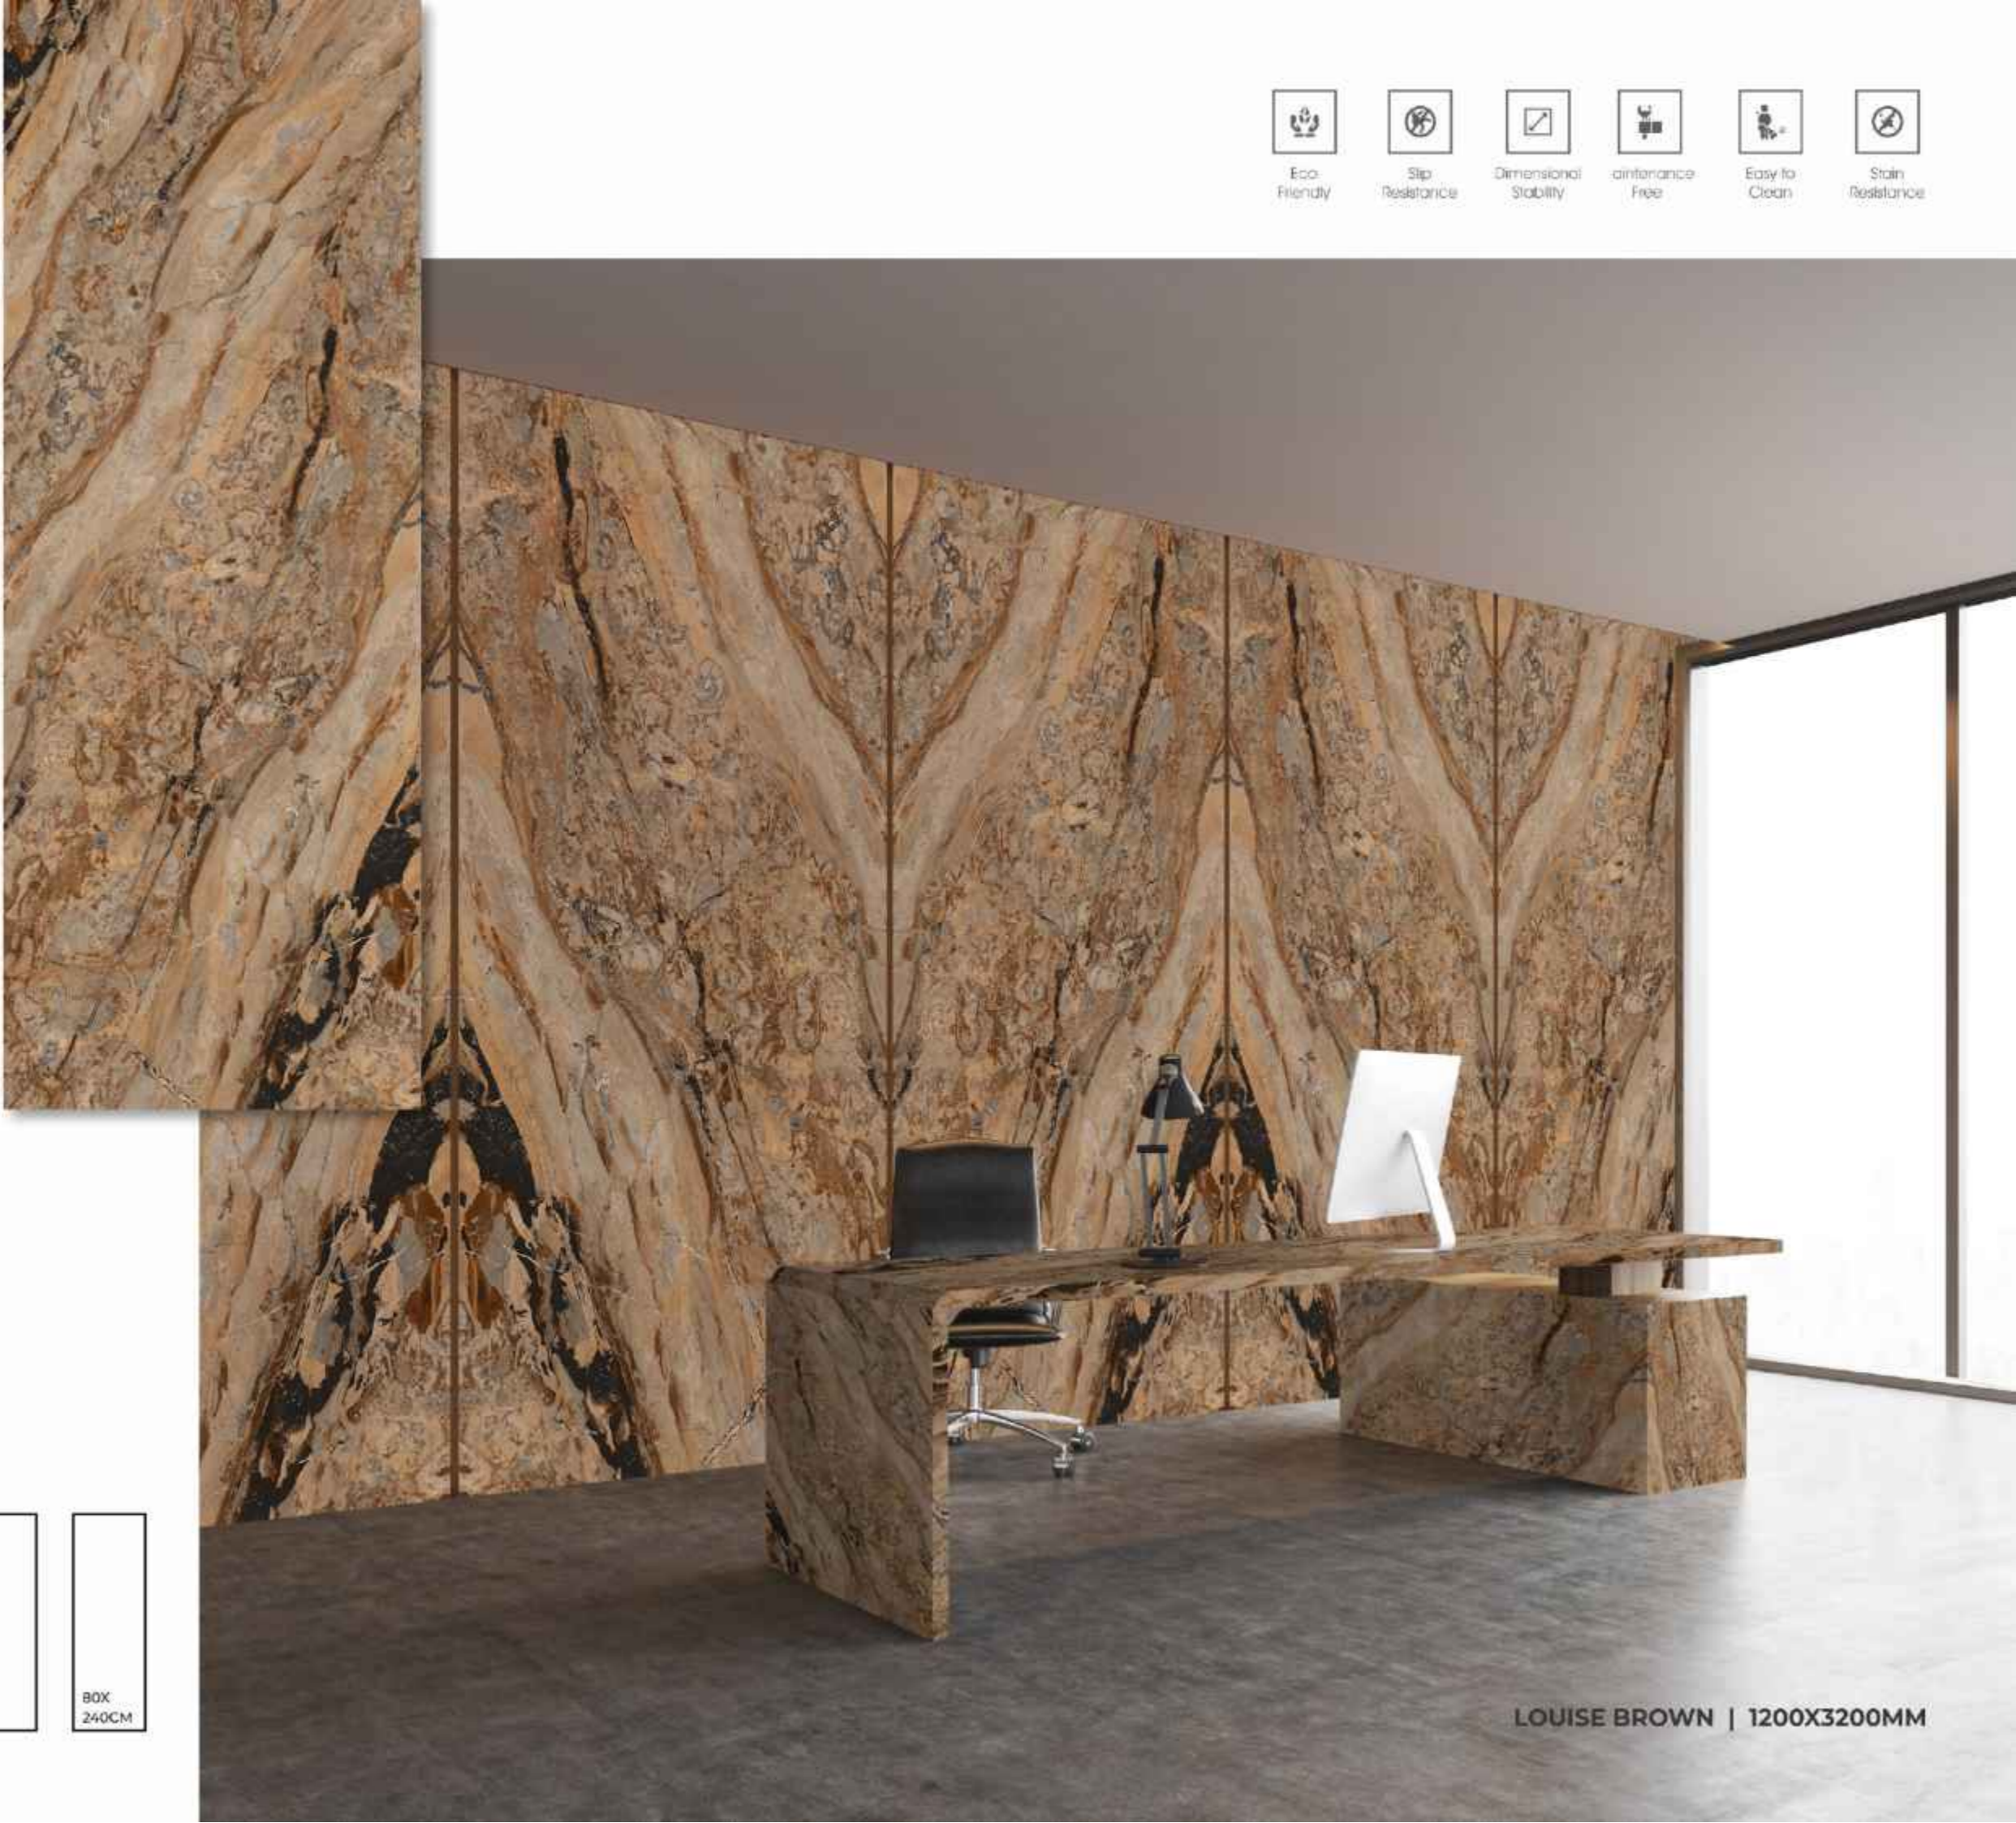

RANDOM.
03

LIVANTO ORSINO | 1200X3200MM

-  Eco-Friendly
-  Slip Resistance
-  Dimensional Stability
-  Maintenance Free
-  Easy to Clean
-  Stain Resistance

**LOUISE
BROWN**

FINISHES.
GLOSSY | MATT | CARVING

SIZES.
1200X3200MM | 800X3200MM
1200X2800MM | 1200X2400MM
800X2400MM

RANDOM.
02

LOUISE BROWN | 1200X3200MM

Eco-Friendly

Slip Resistance

Dimensional Stability

Maintenance Free

Easy to Clean