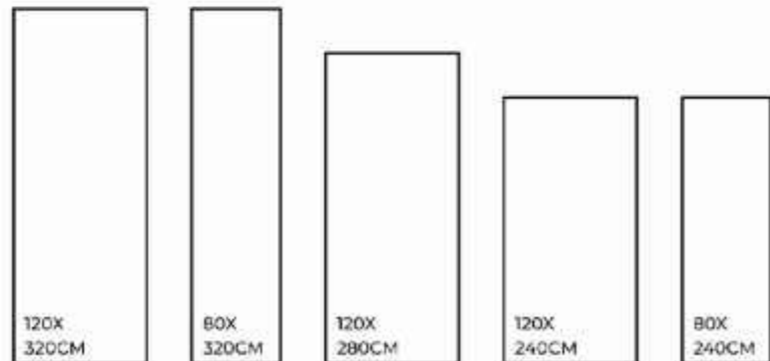

**BIXBITE
GREY**

FINISHES.
GLOSSY | MATT | CARVING

SIZES.
1200X3200MM | 800X3200MM
1200X2800MM | 1200X2400MM
800X2400MM

RANDOM.
02

-  Eco-Friendly
-  Slip Resistance
-  Dimensional Stability
-  Maintenance Free
-  Easy to Clean
-  Stain Resistance

STATUARIO ANTICO

FINISHES.
GLOSSY | MATT | CARVING

SIZES.
1200X3200MM | 800X3200MM
1200X2800MM | 1200X2400MM
800X2400MM

RANDOM.

02

STATUARIO ANTICO | 1200X3200MM

Eco-Friendly

Slip Resistance