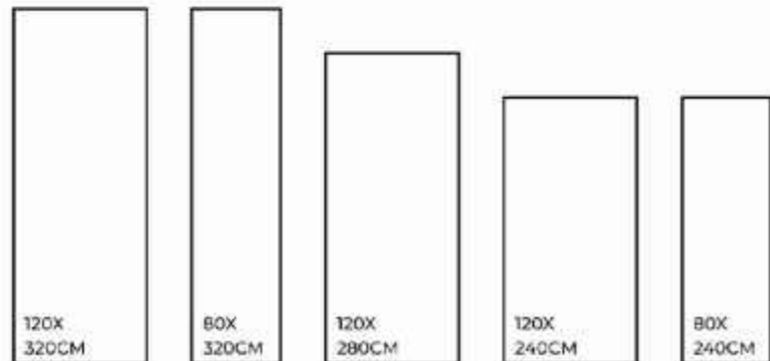

**JERICO
CREMA**

FINISHES.
GLOSSY | MATT | CARVING

SIZES.
1200X3200MM | 800X3200MM
1200X2800MM | 1200X2400MM
800X2400MM

RANDOM.
03

JERICO CREMA | 1200X3200MM

Eco-Friendly

Slip Resistance

Dimensional Stability

Abrasion Free

Easy to Clean

Stain Resistance

**LAPO
RED**

FINISHES.
GLOSSY | MATT | CARVING

SIZES.
1200X3200MM | 800X3200MM
1200X2800MM | 1200X2400MM
800X2400MM

RANDOM.

02