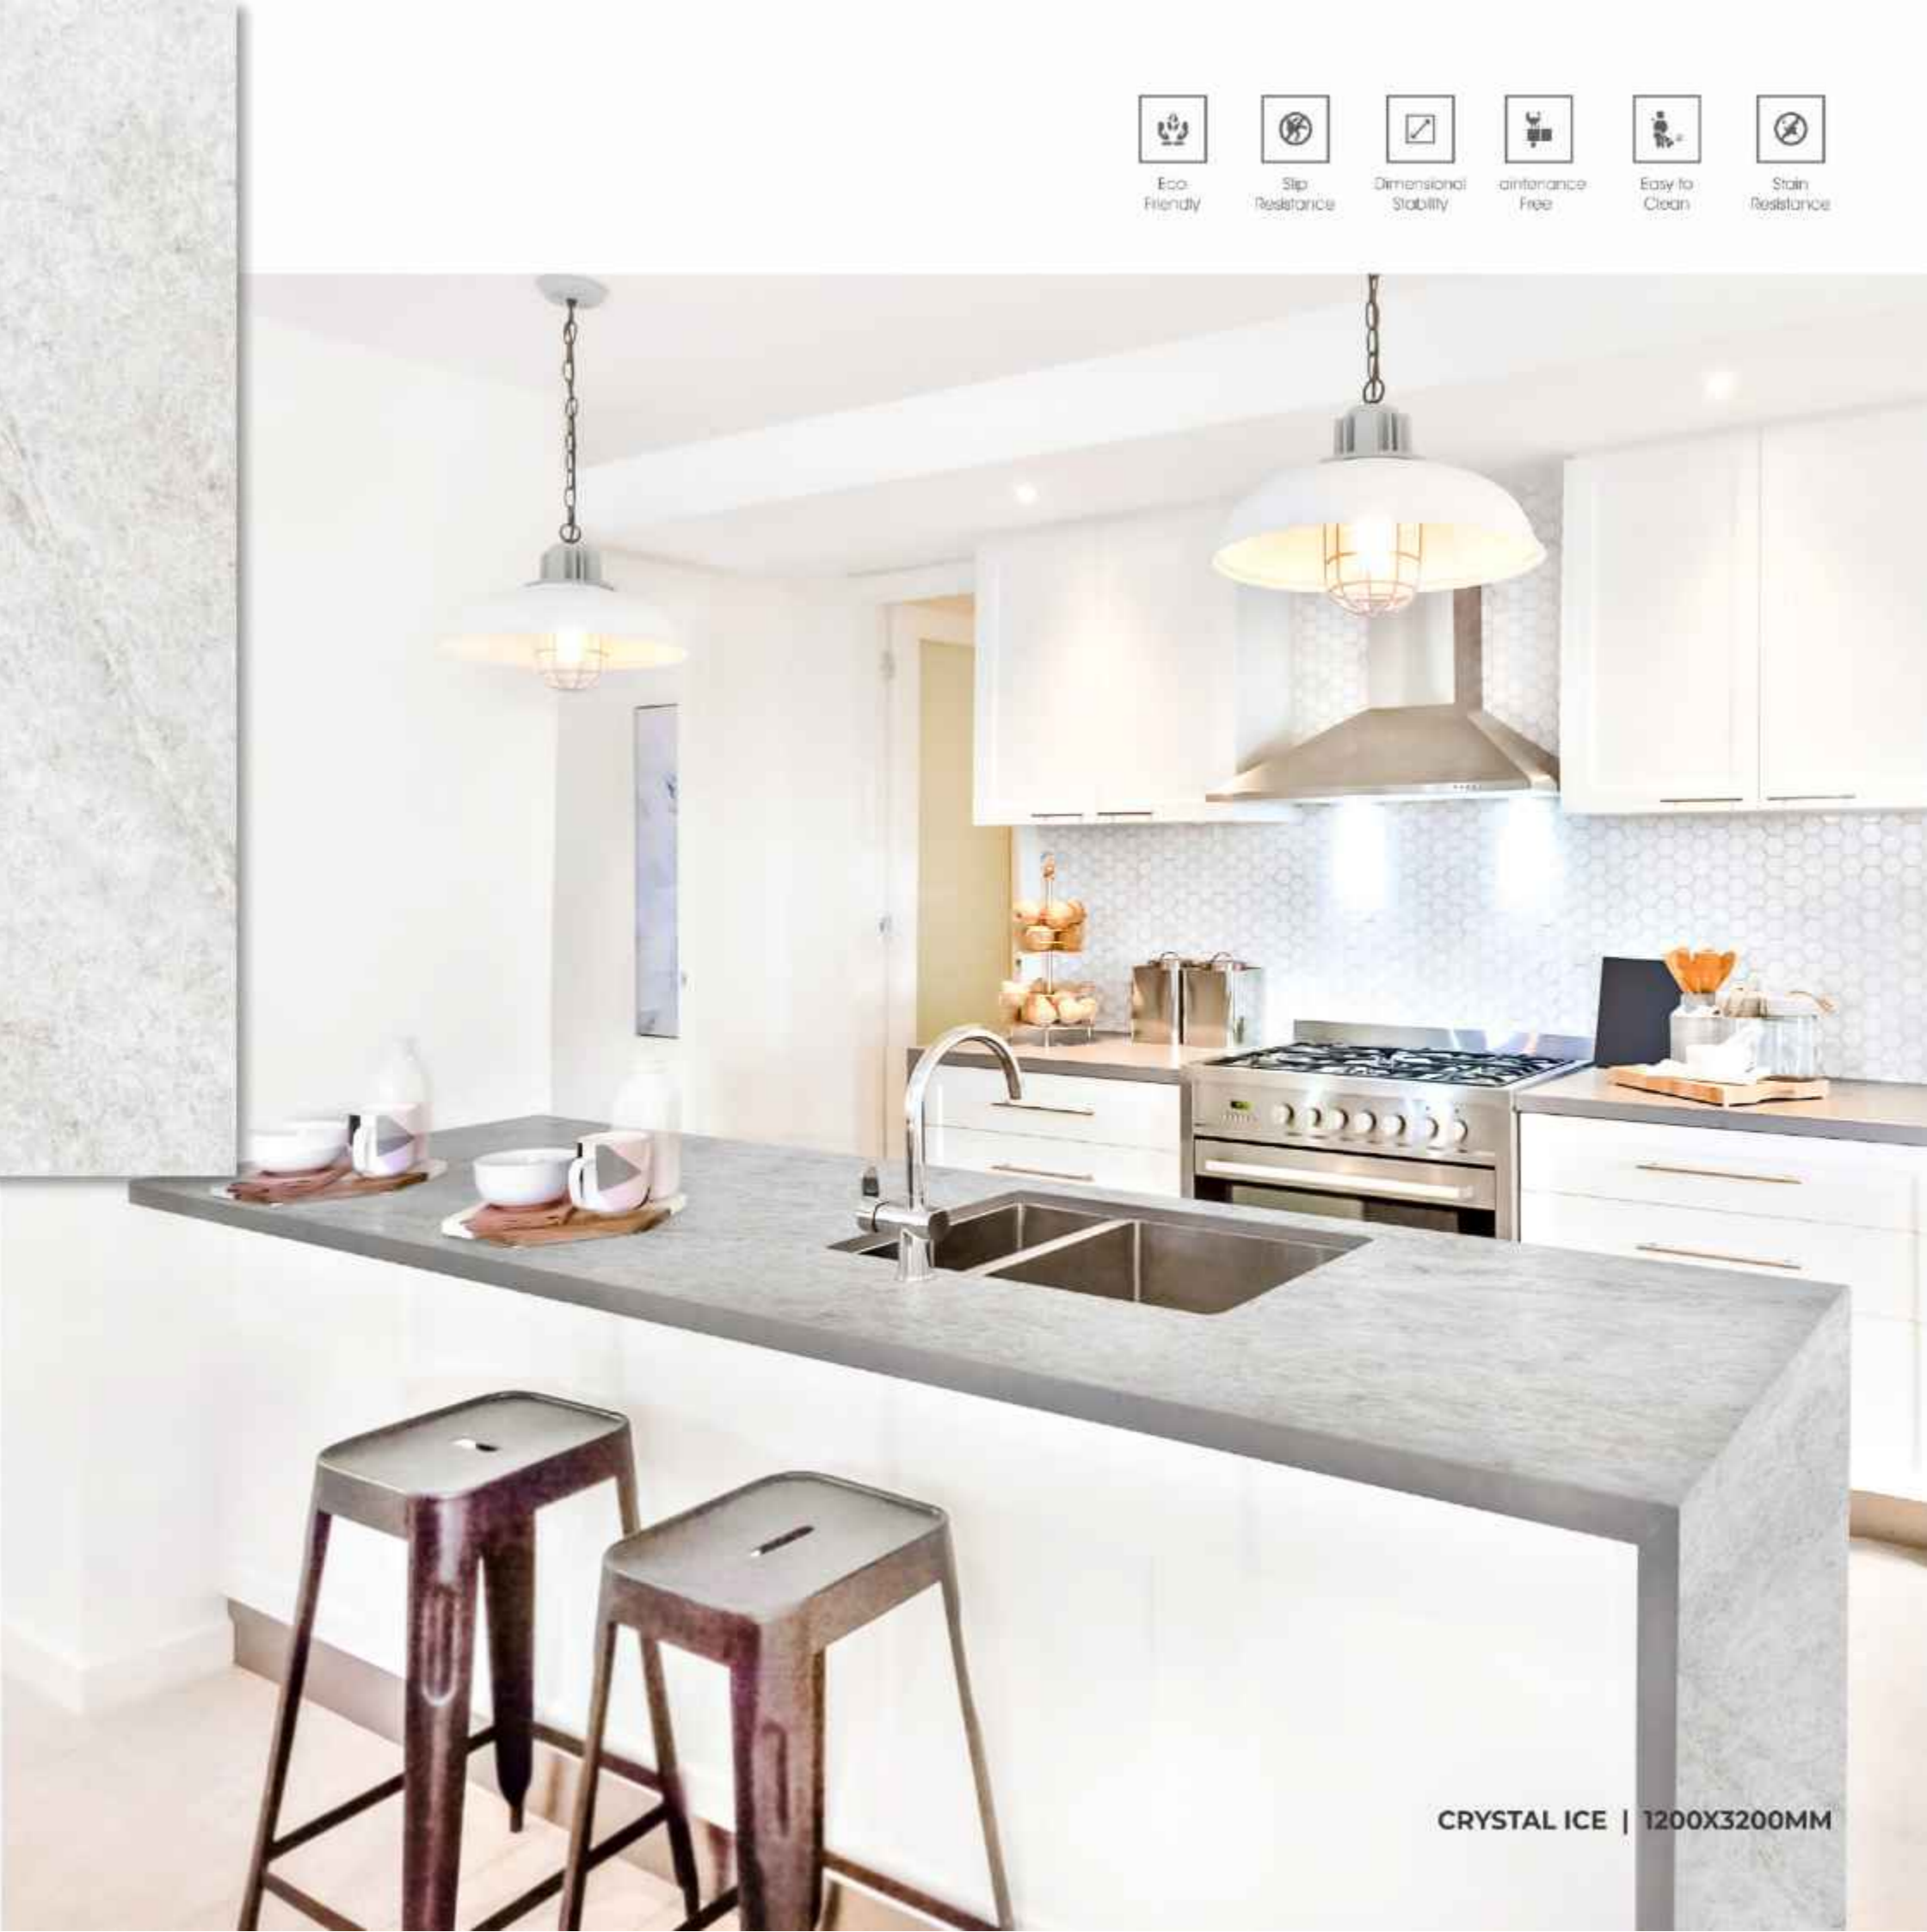

- Eco-Friendly
- Slip Resistance
- Dimensional Stability
- Interference Free
- Easy to Clean
- Stain Resistance

CRYSTAL ICE

FINISHES.
GLOSSY | MATT | CARVING

SIZES.
1200X3200MM | 800X3200MM
1200X2800MM | 1200X2400MM
800X2400MM

RANDOM.
03

CRYSTAL ICE | 1200X3200MM