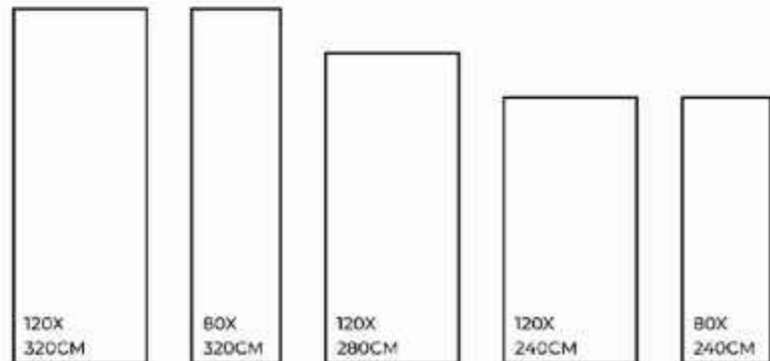

- Eco-Friendly
- Slip Resistance
- Dimensional Stability
- Maintenance Free
- Easy to Clean
- Stain Resistance

**ONYX
GOLD**

FINISHES.
GLOSSY | MATT | CARVING

SIZES.
1200X3200MM | 800X3200MM
1200X2800MM | 1200X2400MM
800X2400MM

RANDOM.
02

ONYX GOLD | 1200X3200MM