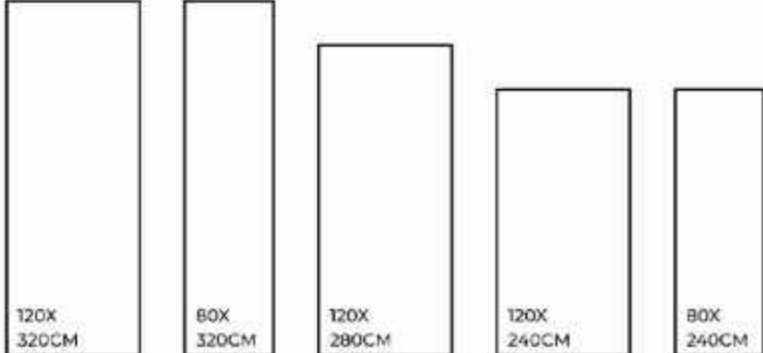

Easy to Clean

Stain Resistance

GLACIER BEACH

FINISHES.
GLOSSY | MATT | CARVING

SIZES.
1200X3200MM | 800X3200MM
1200X2800MM | 1200X2400MM
800X2400MM

RANDOM.
02

GLACIER BEACH | 1200X3200MM

-  Eco-Friendly
-  Slip Resistance
-  Dimensional Stability
-  Maintenance Free
-  Easy to Clean
-  Stain Resistance

INFINITO AZUL

FINISHES.
GLOSSY | MATT | CARVING

SIZES.
1200X3200MM | 800X3200MM
1200X2800MM | 1200X2400MM
800X2400MM

RANDOM.
02

INFINITO AZUL | 1200X3200MM

-  Eco-Friendly
-  Slip Resistance
-  Dimensional Stability
-  Maintenance Free
-  Easy to Clean
-  Stain Resistance