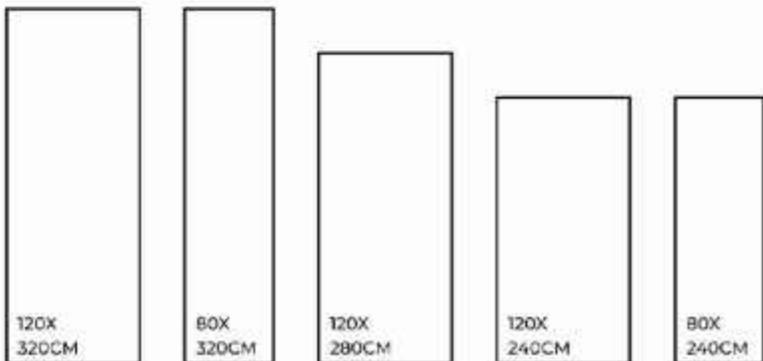

Stain Resistance

SILVER

FINISHES.
GLOSSY | MATT | CARVING

SIZES.
1200X3200MM | 800X3200MM
1200X2800MM | 1200X2400MM
800X2400MM

RANDOM.
01

SILVER | 1200X3200MM

-  Eco-Friendly
-  Slip Resistance
-  Dimensional Stability
-  Maintenance Free
-  Easy to Clean
-  Stain Resistance