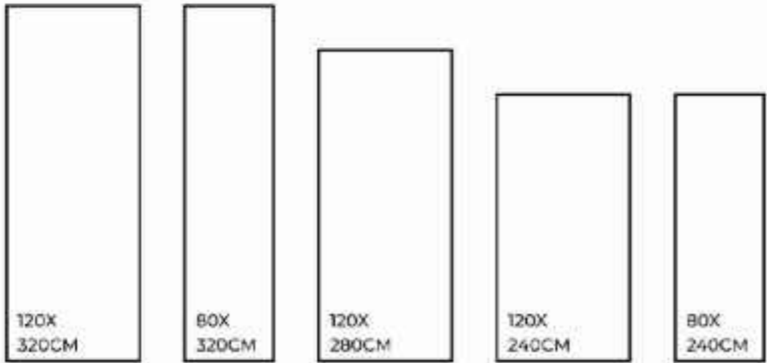

Easy to Clean

Stain Resistance

STATUARIO CALASTA

FINISHES.
GLOSSY | MATT | CARVING

SIZES.
1200X3200MM | 800X3200MM
1200X2800MM | 1200X2400MM
800X2400MM

RANDOM.

02

-  Eco-Friendly
-  Slip Resistance
-  Dimensional Stability
-  Maintenance Free
-  Easy to Clean
-  Stain Resistance

**TERRAZZO
BIANCO**

FINISHES.
GLOSSY | MATT | CARVING

SIZES.
1200X3200MM | 800X3200MM
1200X2800MM | 1200X2400MM
800X2400MM

RANDOM.

02

TERRAZZO BIANCO | 1200X3200MM

-  Eco-Friendly
-  Slip Resistance
-  Dimensional Stability
-  Maintenance Free
-  Easy to Clean
-  Stain Resistance

**PORTORO
BLACK**

FINISHES.
GLOSSY | MATT | CARVING

SIZES.
1200X3200MM | 800X3200MM
1200X2800MM | 1200X2400MM
800X2400MM

RANDOM.
02

PORTORO BLACK | 1200X3200MM

-  Eco-Friendly
-  Slip Resistance
-  Dimensional Stability
-  Maintenance Free
-  Easy to Clean
-  Stain Resistance