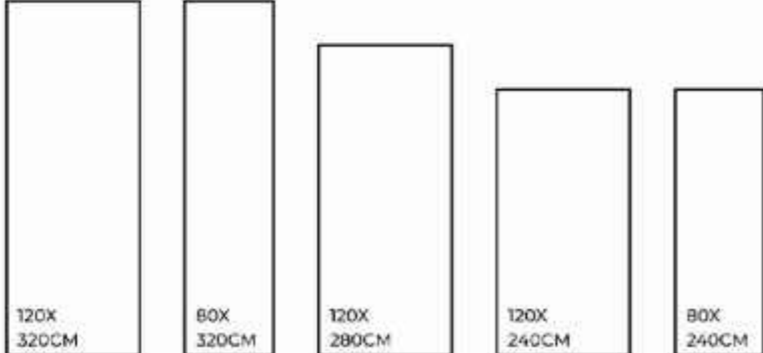

Dimensional Stability

Maintenance Free

Easy to Clean

Stain Resistance

**BLACK
MARQUINA**

FINISHES.
GLOSSY | MATT | CARVING

SIZES.
1200X3200MM | 800X3200MM
1200X2800MM | 1200X2400MM
800X2400MM

RANDOM.

02

BLACK MARQUINA | 1200X3200MM

Eco-Friendly

Slip Resistance

Dimensional Stability

Stain Resistance

Easy to Clean

Scratch Resistance