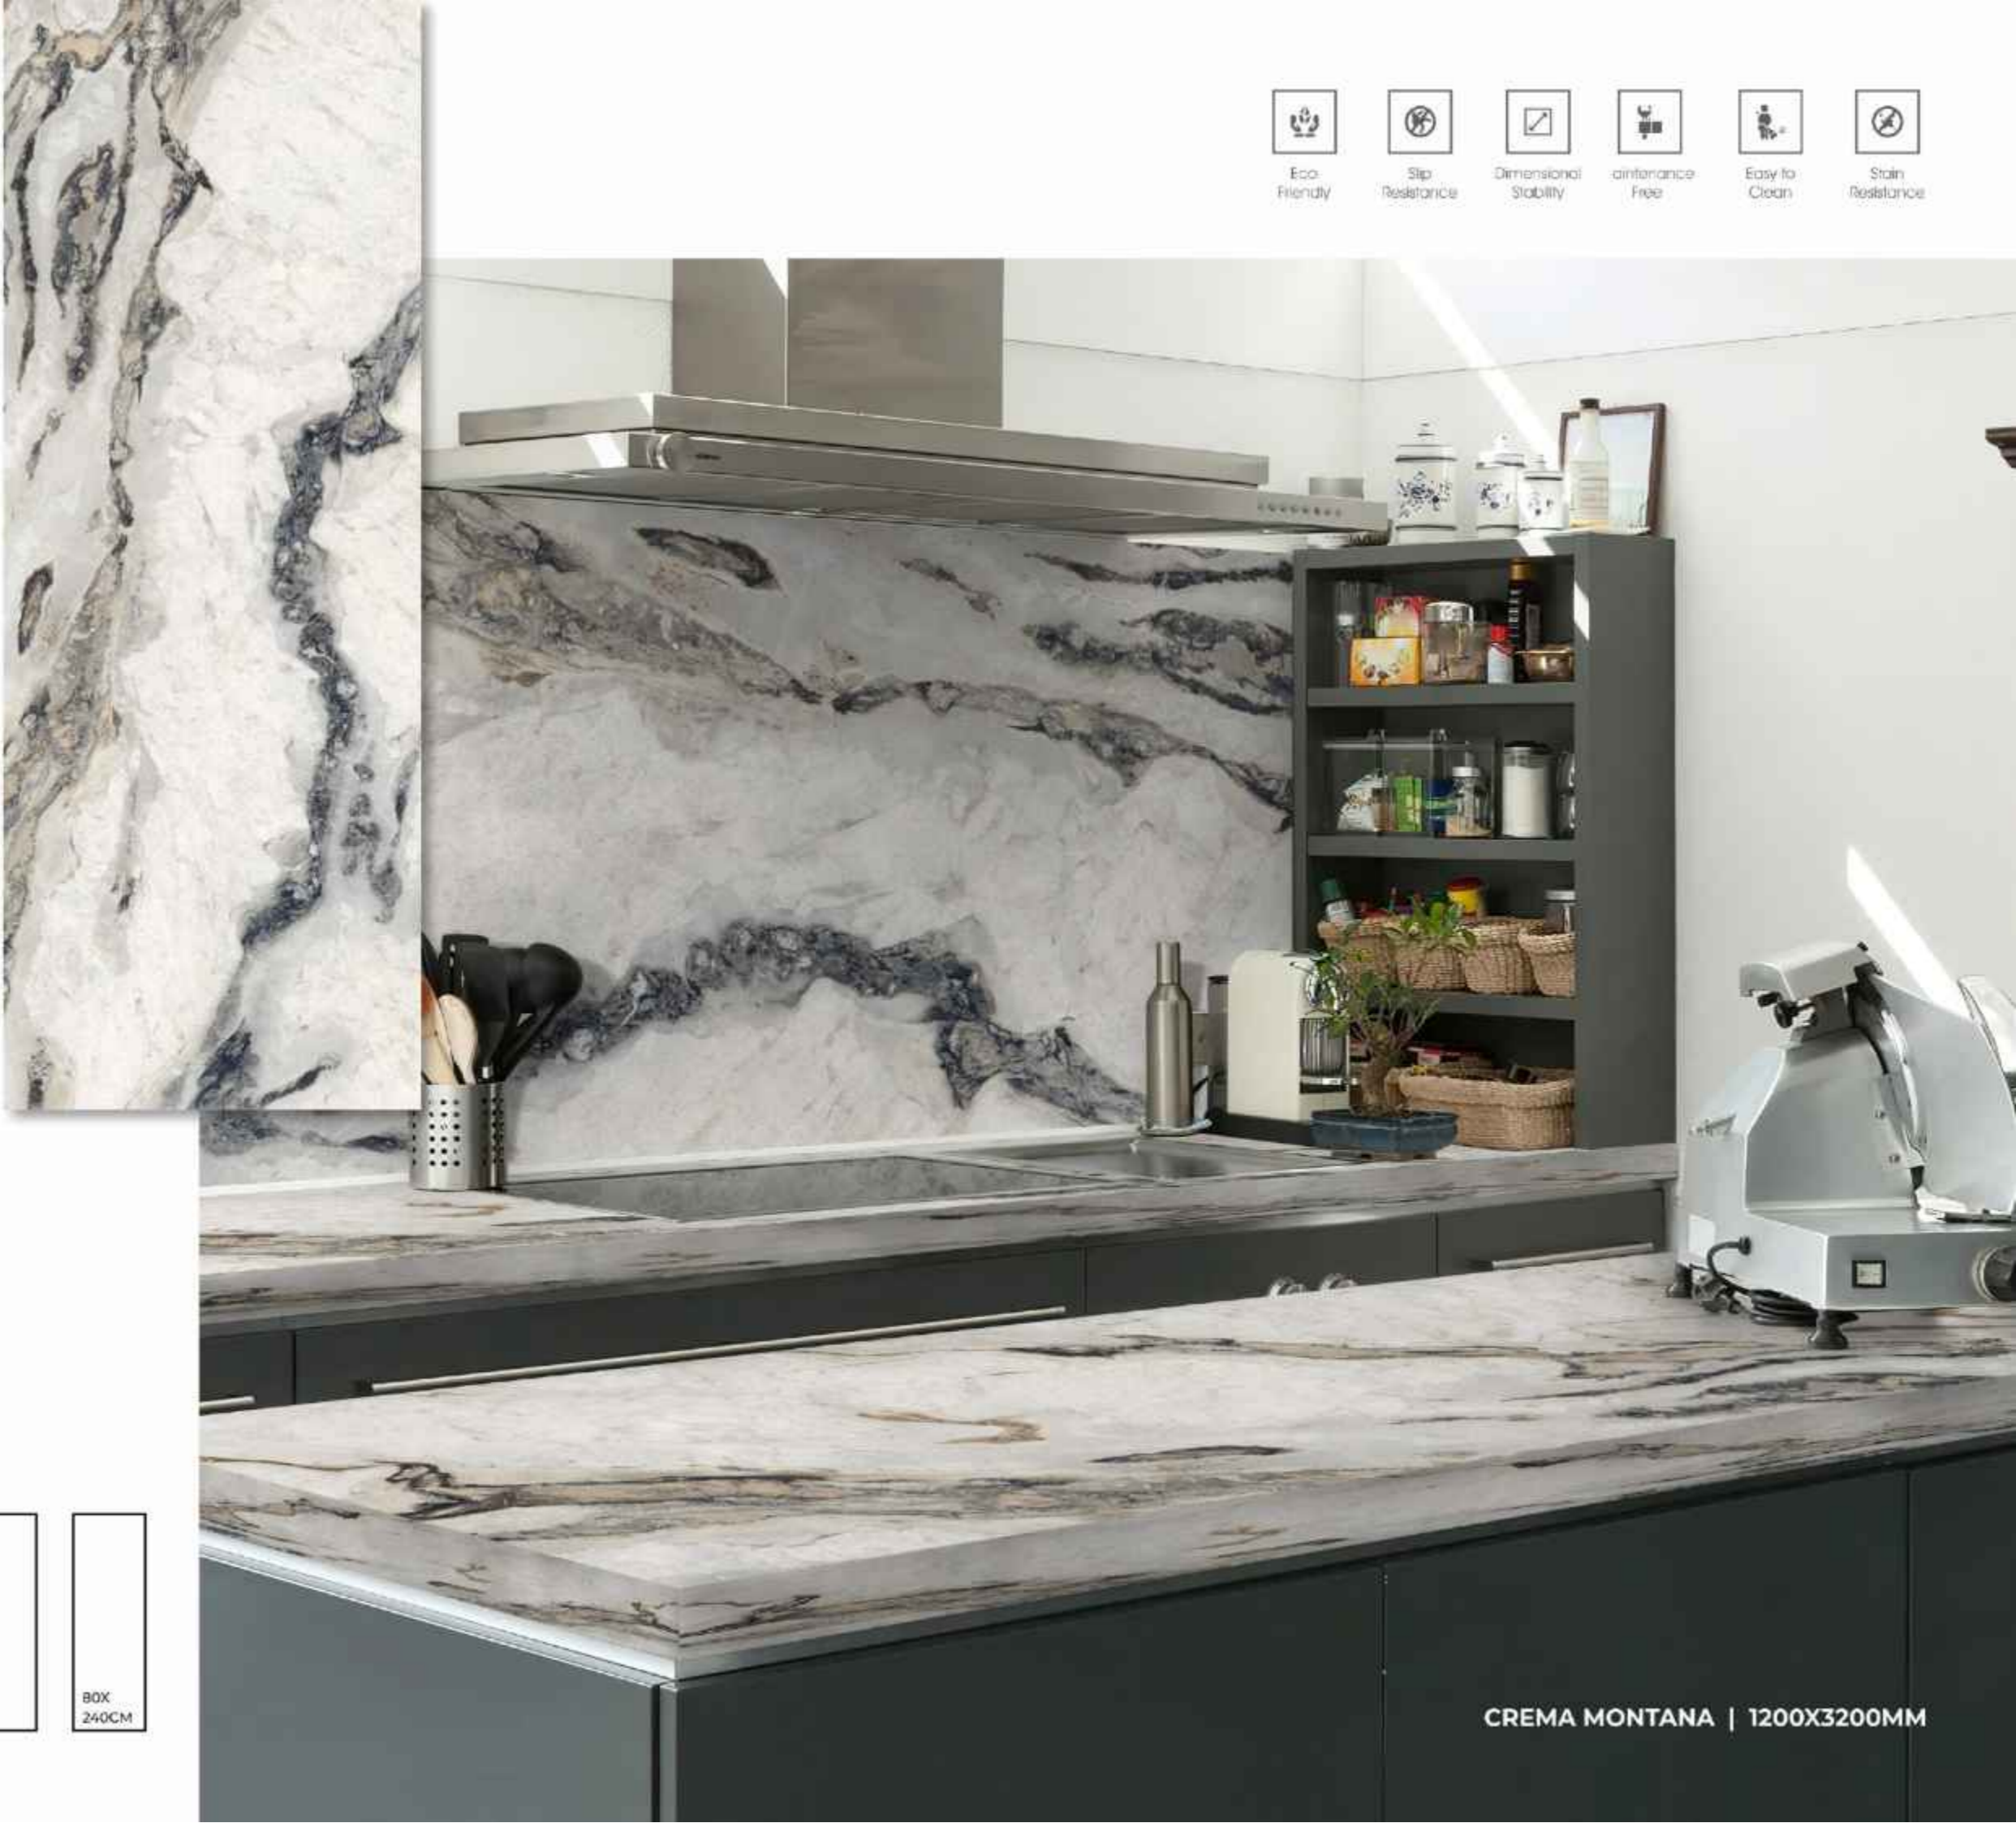

- Eco-Friendly
- Slip Resistance
- Dimensional Stability
- Maintenance Free
- Easy to Clean
- Stain Resistance

CREMA MONTANA

FINISHES.
GLOSSY | MATT | CARVING

SIZES.
1200X3200MM | 800X3200MM
1200X2800MM | 1200X2400MM
800X2400MM

RANDOM.

02