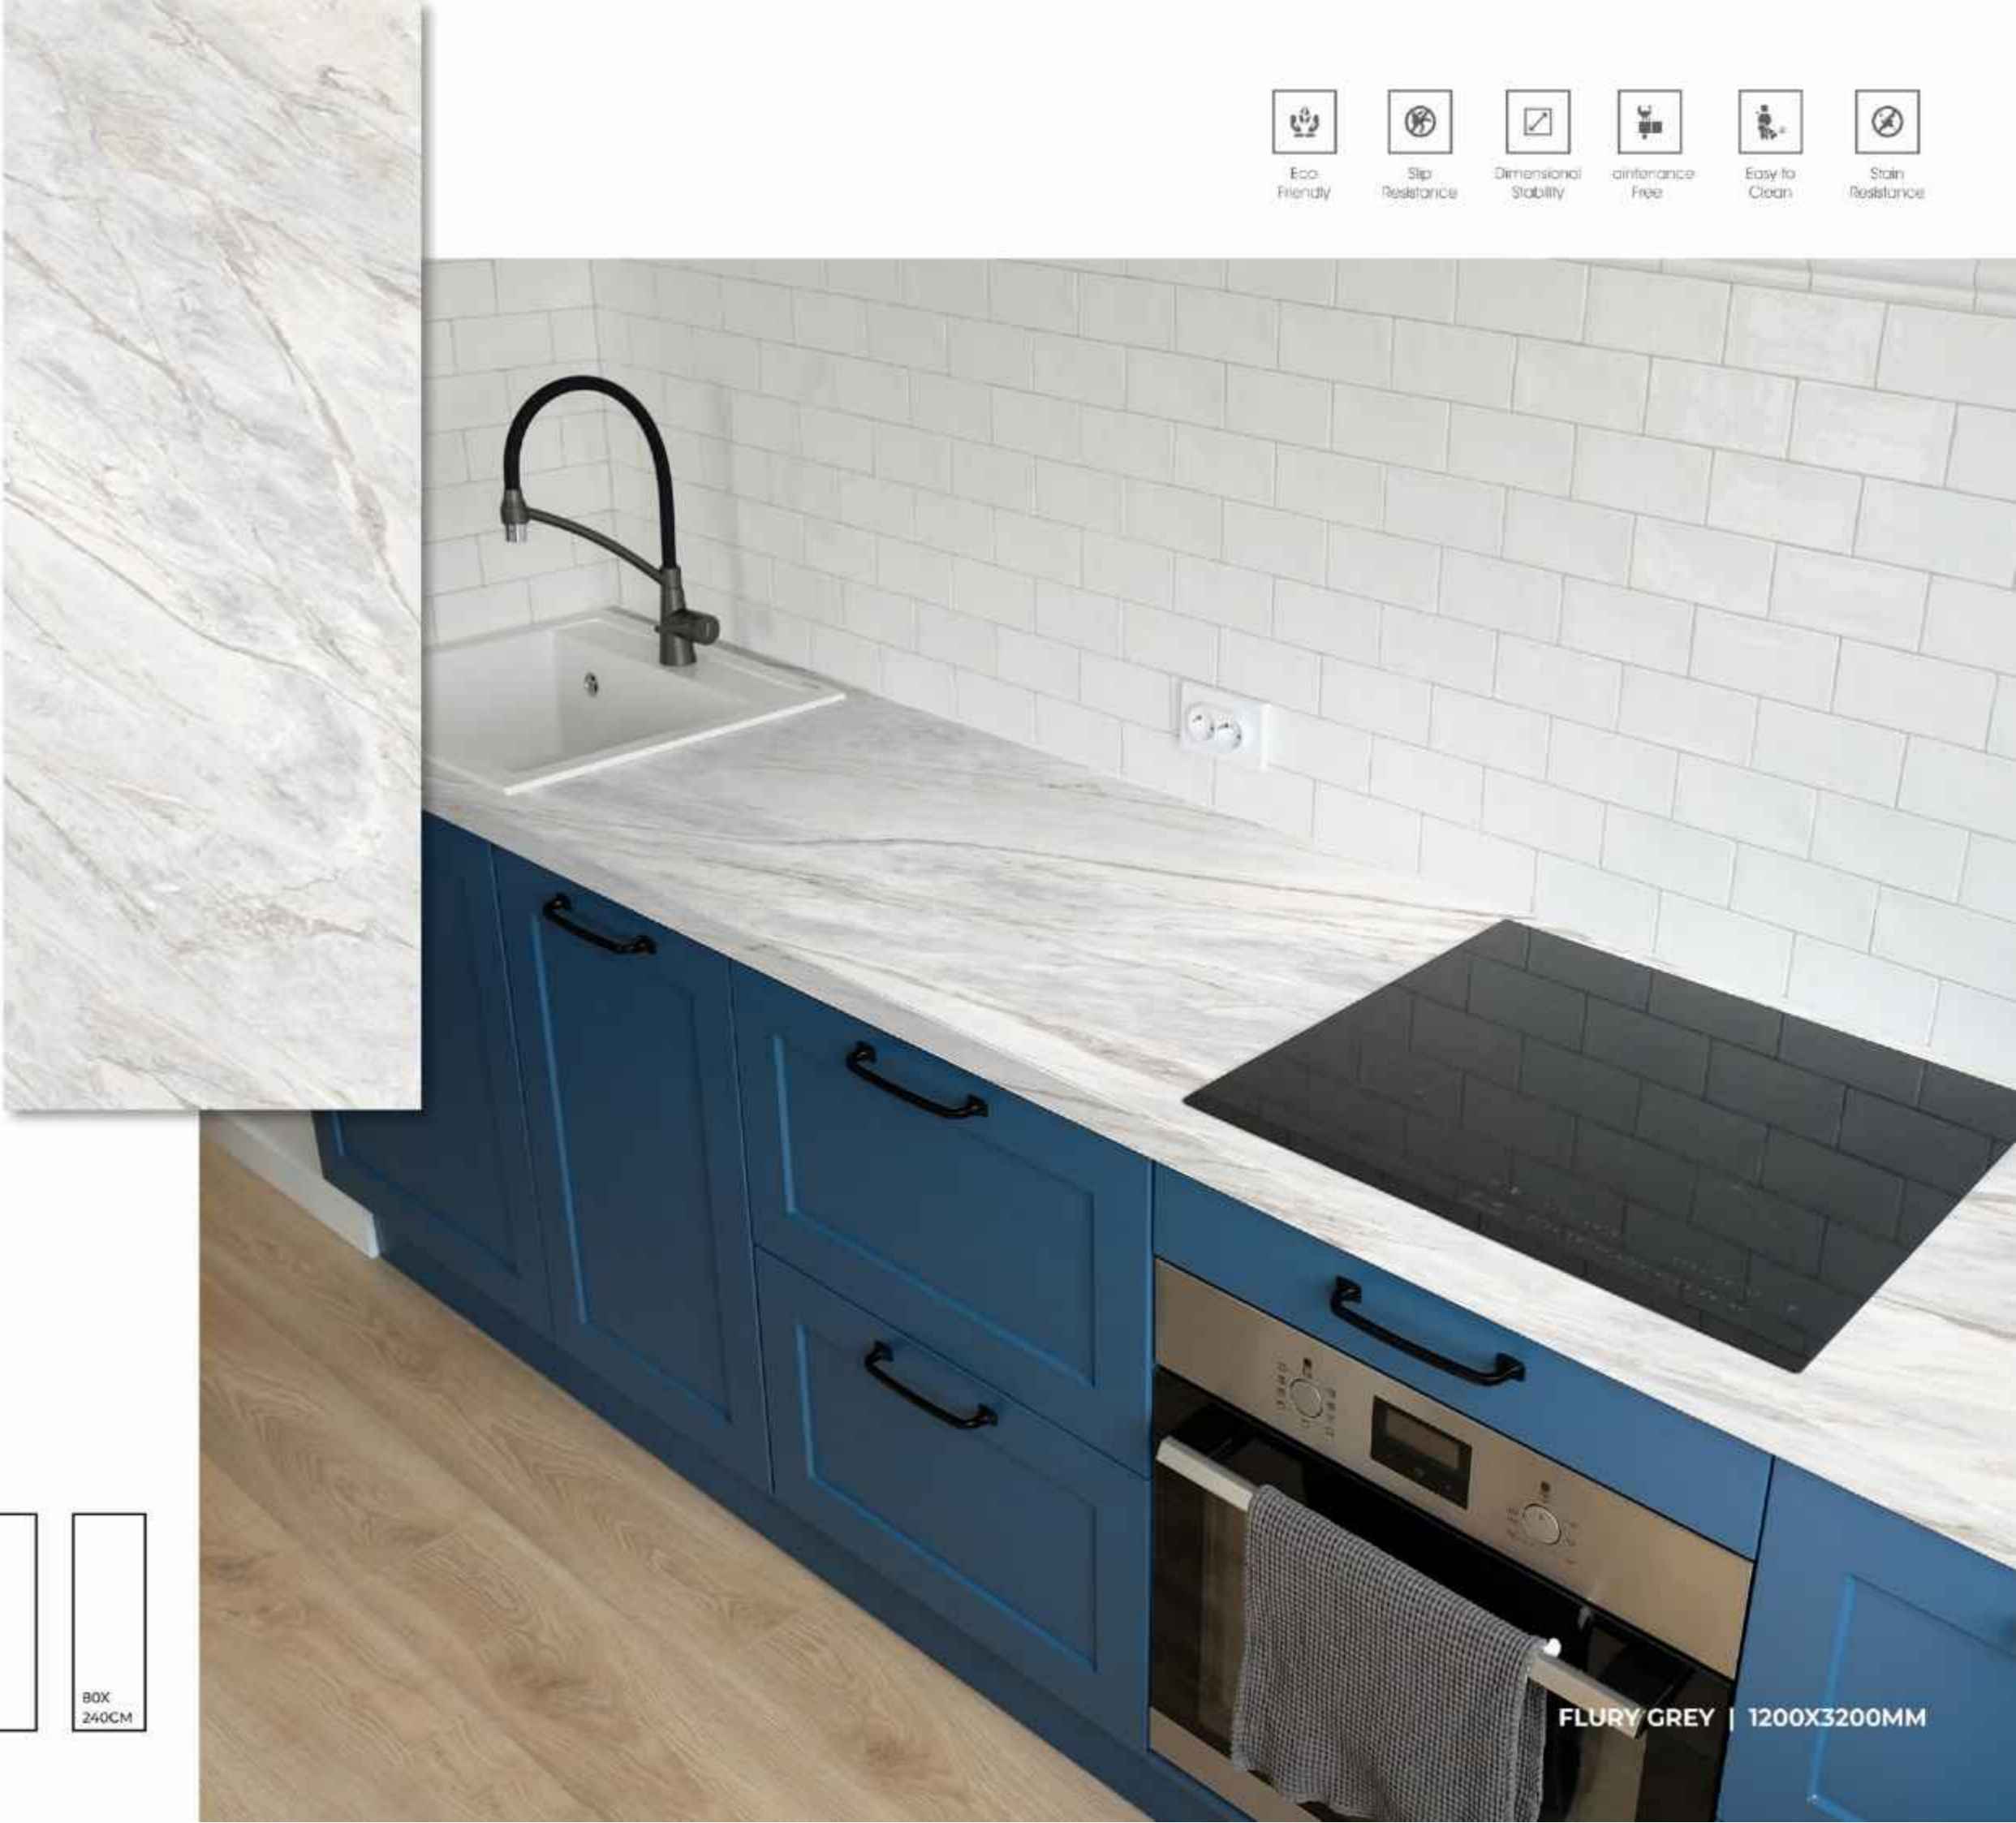

- Eco-Friendly
- Slip Resistance
- Dimensional Stability
- Stain Resistance
- Easy to Clean
- Maintenance Free

**FLURY
GREY**

FINISHES.
GLOSSY | MATT | CARVING

SIZES.
1200X3200MM | 800X3200MM
1200X2800MM | 1200X2400MM
800X2400MM

RANDOM.
02

FLURY GREY | 1200X3200MM