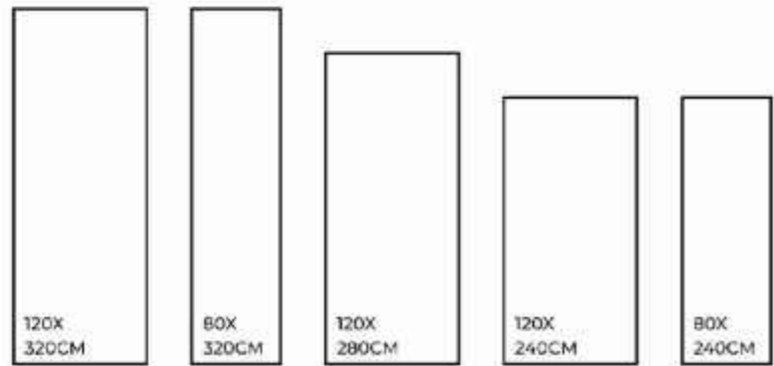

- Eco-Friendly
- Slip Resistance
- Dimensional Stability
- Maintenance Free
- Easy to Clean
- Stain Resistance

CREMA MONTANA

FINISHES.
GLOSSY | MATT | CARVING

SIZES.
1200X3200MM | 800X3200MM
1200X2800MM | 1200X2400MM
800X2400MM

RANDOM.

02