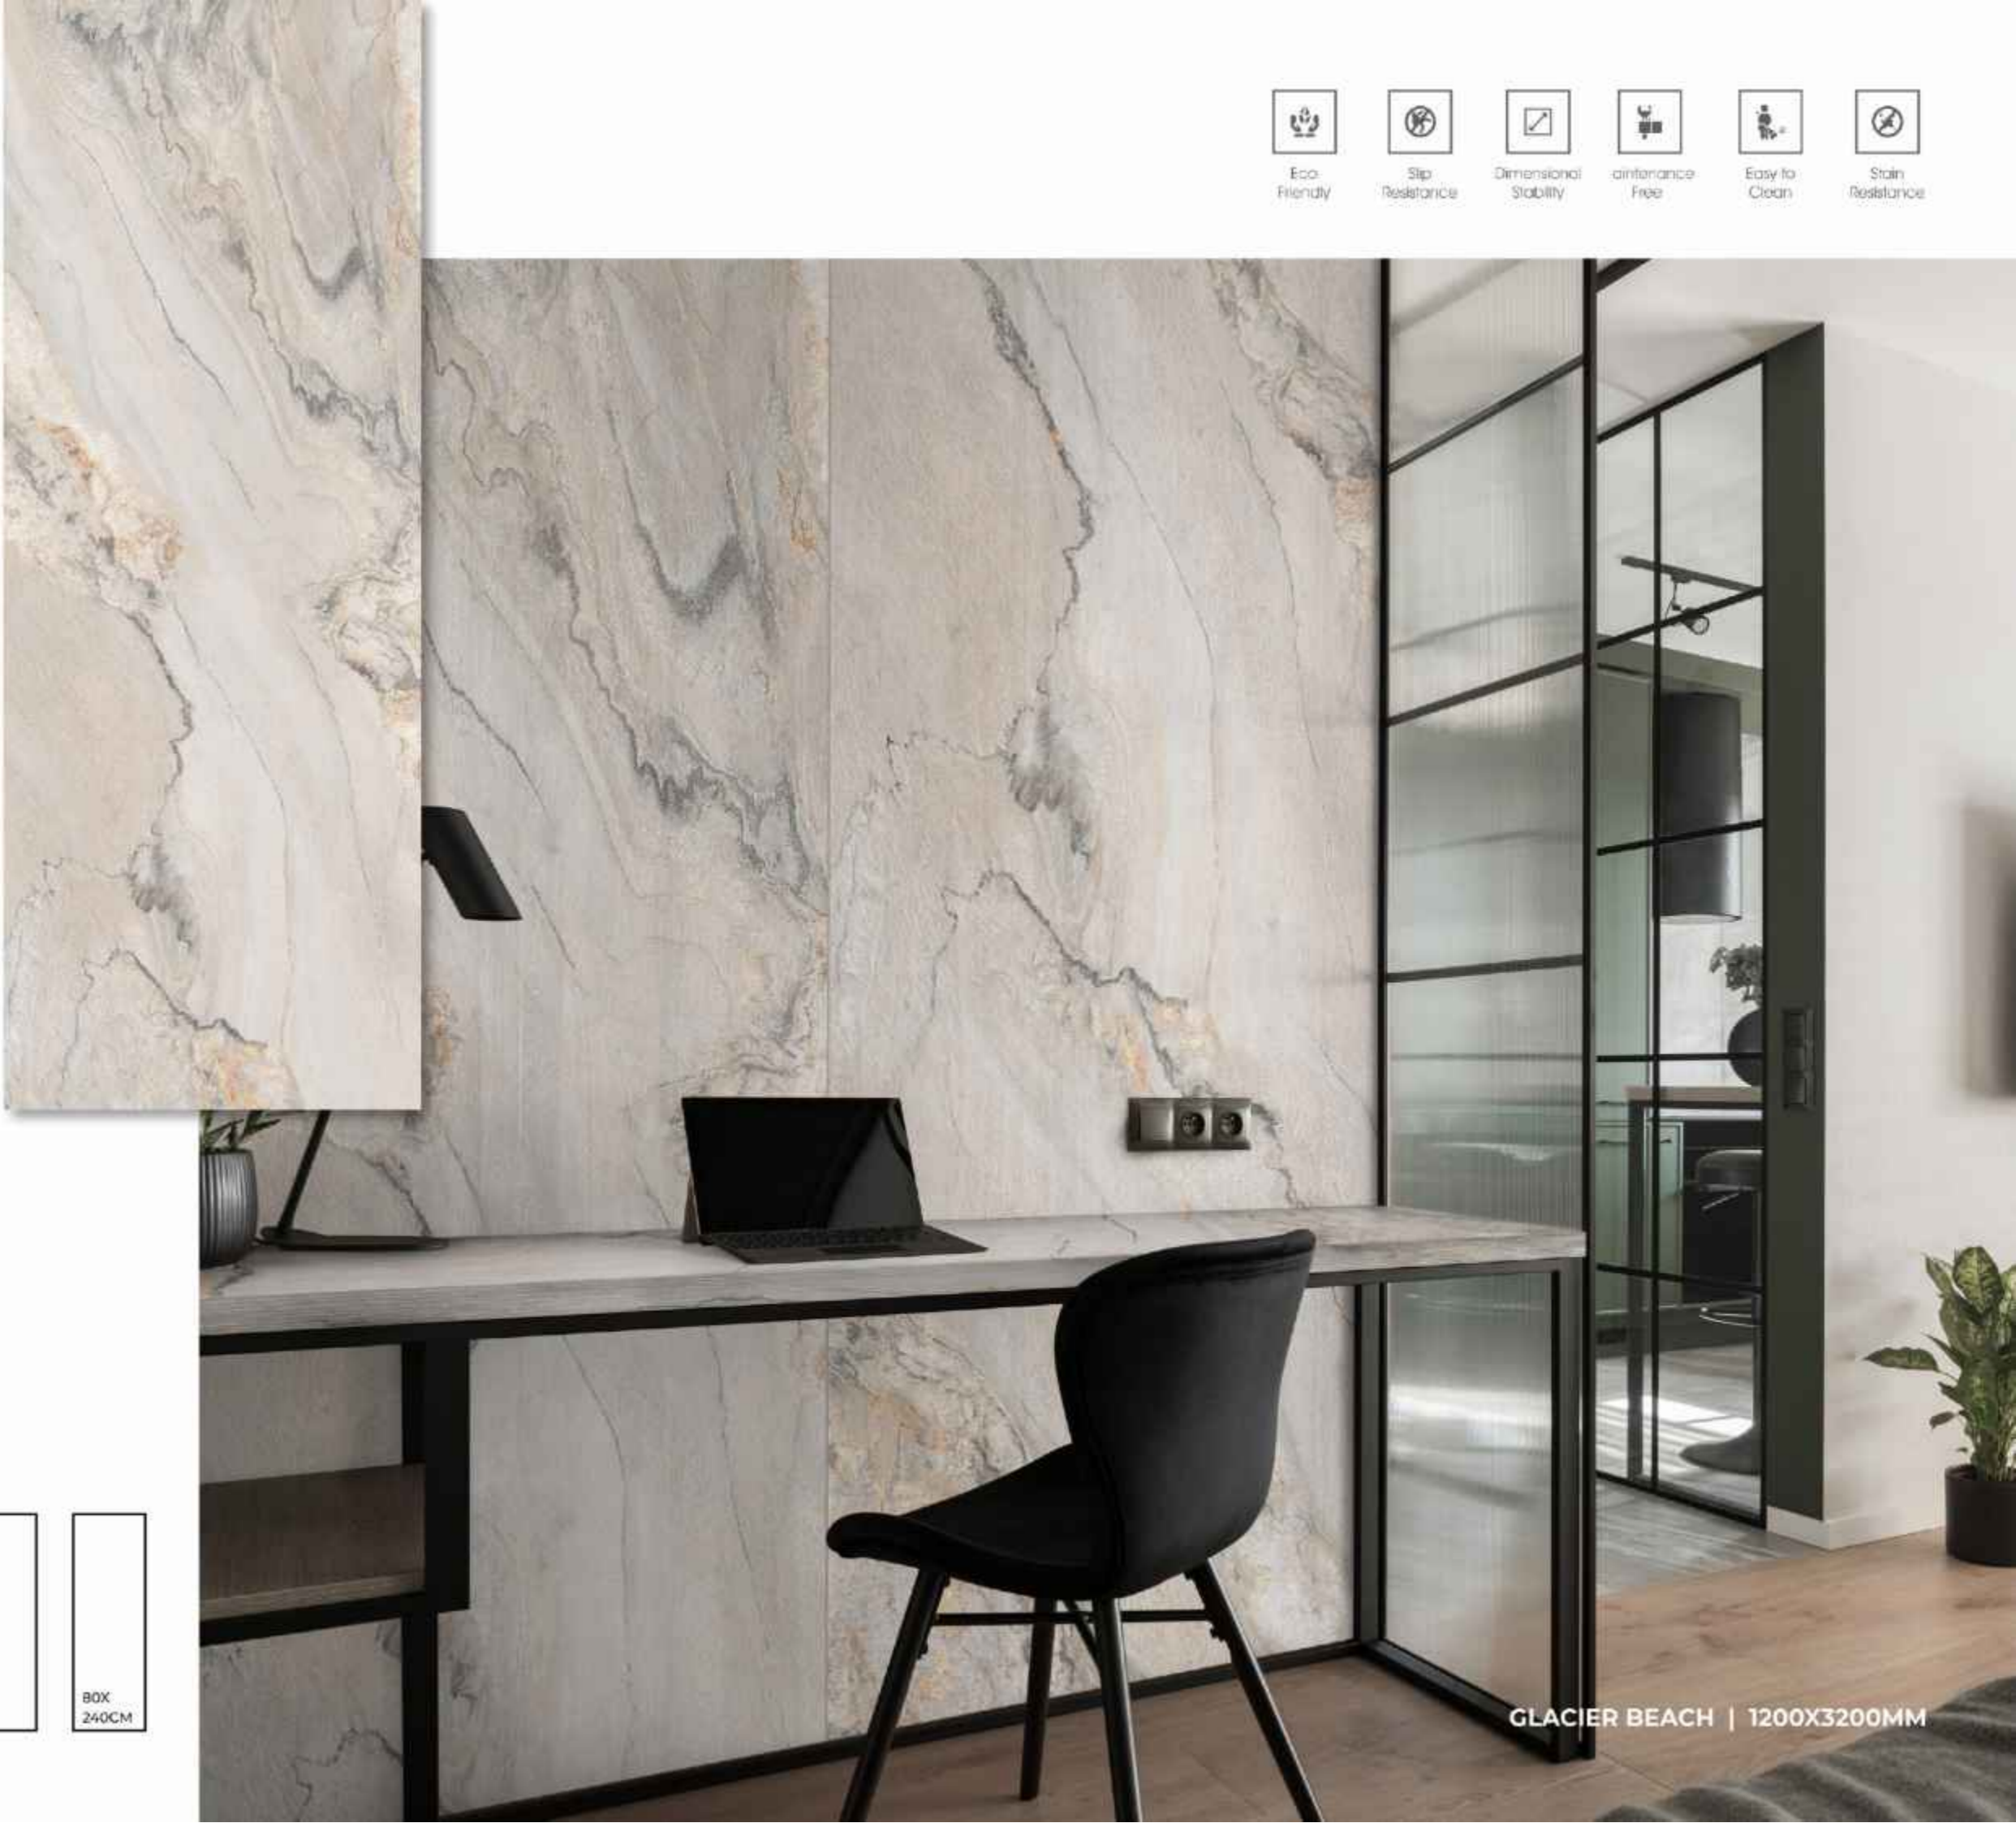

Easy to Clean

Stain Resistance

GLACIER BEACH

FINISHES.
GLOSSY | MATT | CARVING

SIZES.
1200X3200MM | 800X3200MM
1200X2800MM | 1200X2400MM
800X2400MM

RANDOM.
02

GLACIER BEACH | 1200X3200MM

-  Eco-Friendly
-  Slip Resistance
-  Dimensional Stability
-  Maintenance Free
-  Easy to Clean
-  Stain Resistance