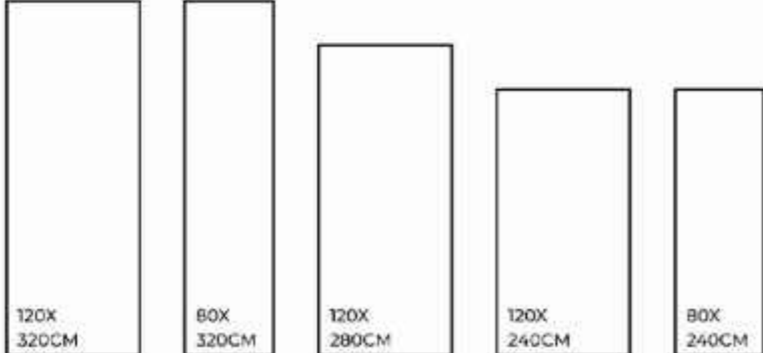

Dimensional Stability

Maintenance Free

Easy to Clean

Stain Resistance

**BLACK
MARQUINA**

FINISHES.
GLOSSY | MATT | CARVING

SIZES.
1200X3200MM | 800X3200MM
1200X2800MM | 1200X2400MM
800X2400MM

RANDOM.

02

BLACK MARQUINA | 1200X3200MM

Eco-Friendly

Slip Resistance

Dimensional Stability

Stain Resistance

Easy to Clean

Scratch Resistance

STATUARIO ARCO

FINISHES.
GLOSSY | MATT | CARVING

SIZES.
1200X3200MM | 800X3200MM
1200X2800MM | 1200X2400MM
800X2400MM

RANDOM.

04

STATUARIO ARCO | 1200X3200MM

Eco-Friendly

Slip Resistance