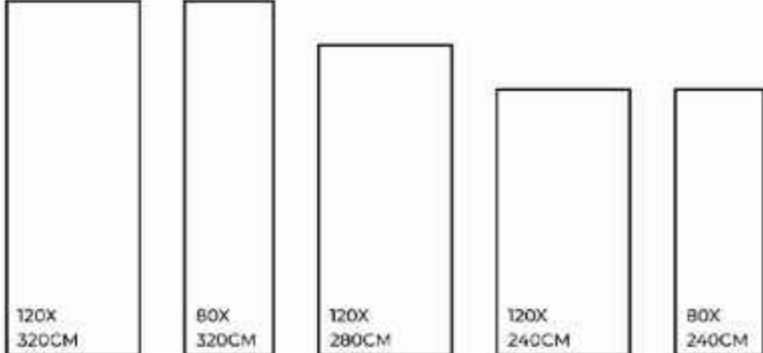

Eco-Friendly

Slip Resistance

Dimensional Stability

Maintenance Free

Easy to Clean

Stain Resistance

ROMAN GREY

FINISHES.
GLOSSY | MATT | CARVING

SIZES.
1200X3200MM | 800X3200MM
1200X2800MM | 1200X2400MM
800X2400MM

RANDOM.
02

ROMAN GREY | 1200X3200MM