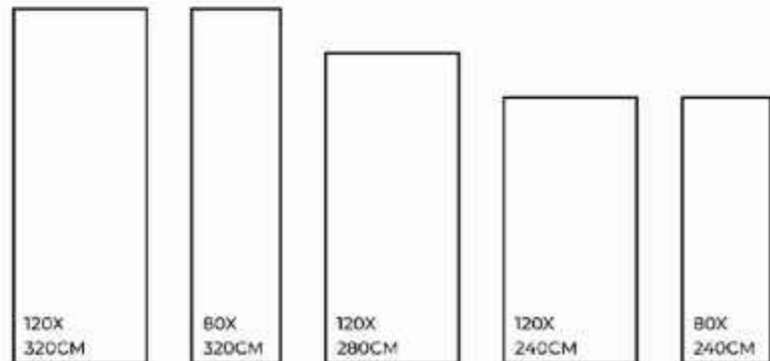

**SAINT
LAURENT**

FINISHES.
GLOSSY | MATT | CARVING

SIZES.
1200X3200MM | 800X3200MM
1200X2800MM | 1200X2400MM
800X2400MM

RANDOM.
02

SAINT LAURENT | 1200X3200MM

-  Eco-Friendly
-  Slip Resistance
-  Dimensional Stability
-  Maintenance Free
-  Easy to Clean
-  Stain Resistance

**STATUARIO
ALTISSIMO**

FINISHES.
GLOSSY | MATT | CARVING

SIZES.
1200X3200MM | 800X3200MM
1200X2800MM | 1200X2400MM
800X2400MM

RANDOM.
02

STATUARIO ALTISSIMO | 1200X3200MM

-  Eco-Friendly
-  Slip Resistance
-  Dimensional Stability
-  Maintenance Free
-  Easy to Clean
-  Stain Resistance