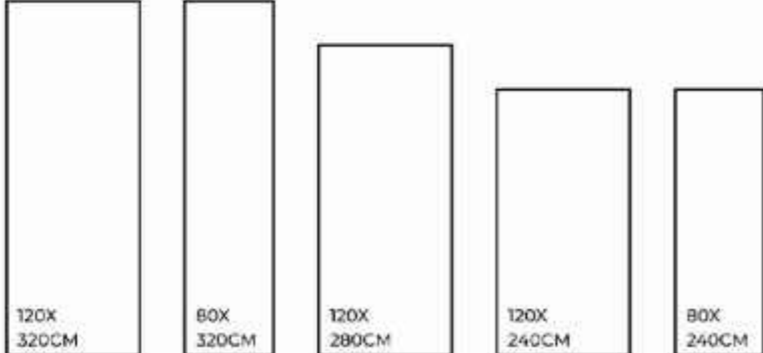

INFINITO AZUL

FINISHES.
GLOSSY | MATT | CARVING

SIZES.
1200X3200MM | 800X3200MM
1200X2800MM | 1200X2400MM
800X2400MM

RANDOM.
02

INFINITO AZUL | 1200X3200MM

-  Eco-Friendly
-  Slip Resistance
-  Dimensional Stability
-  Maintenance Free
-  Easy to Clean
-  Stain Resistance

**INFINITO
BROWN**

FINISHES.
GLOSSY | MATT | CARVING

SIZES.
1200X3200MM | 800X3200MM
1200X2800MM | 1200X2400MM
800X2400MM

RANDOM.
02

INFINITO BROWN | 1200X3200MM

-  Eco-Friendly
-  Slip Resistance
-  Dimensional Stability
-  Maintenance Free
-  Easy to Clean
-  Stain Resistance