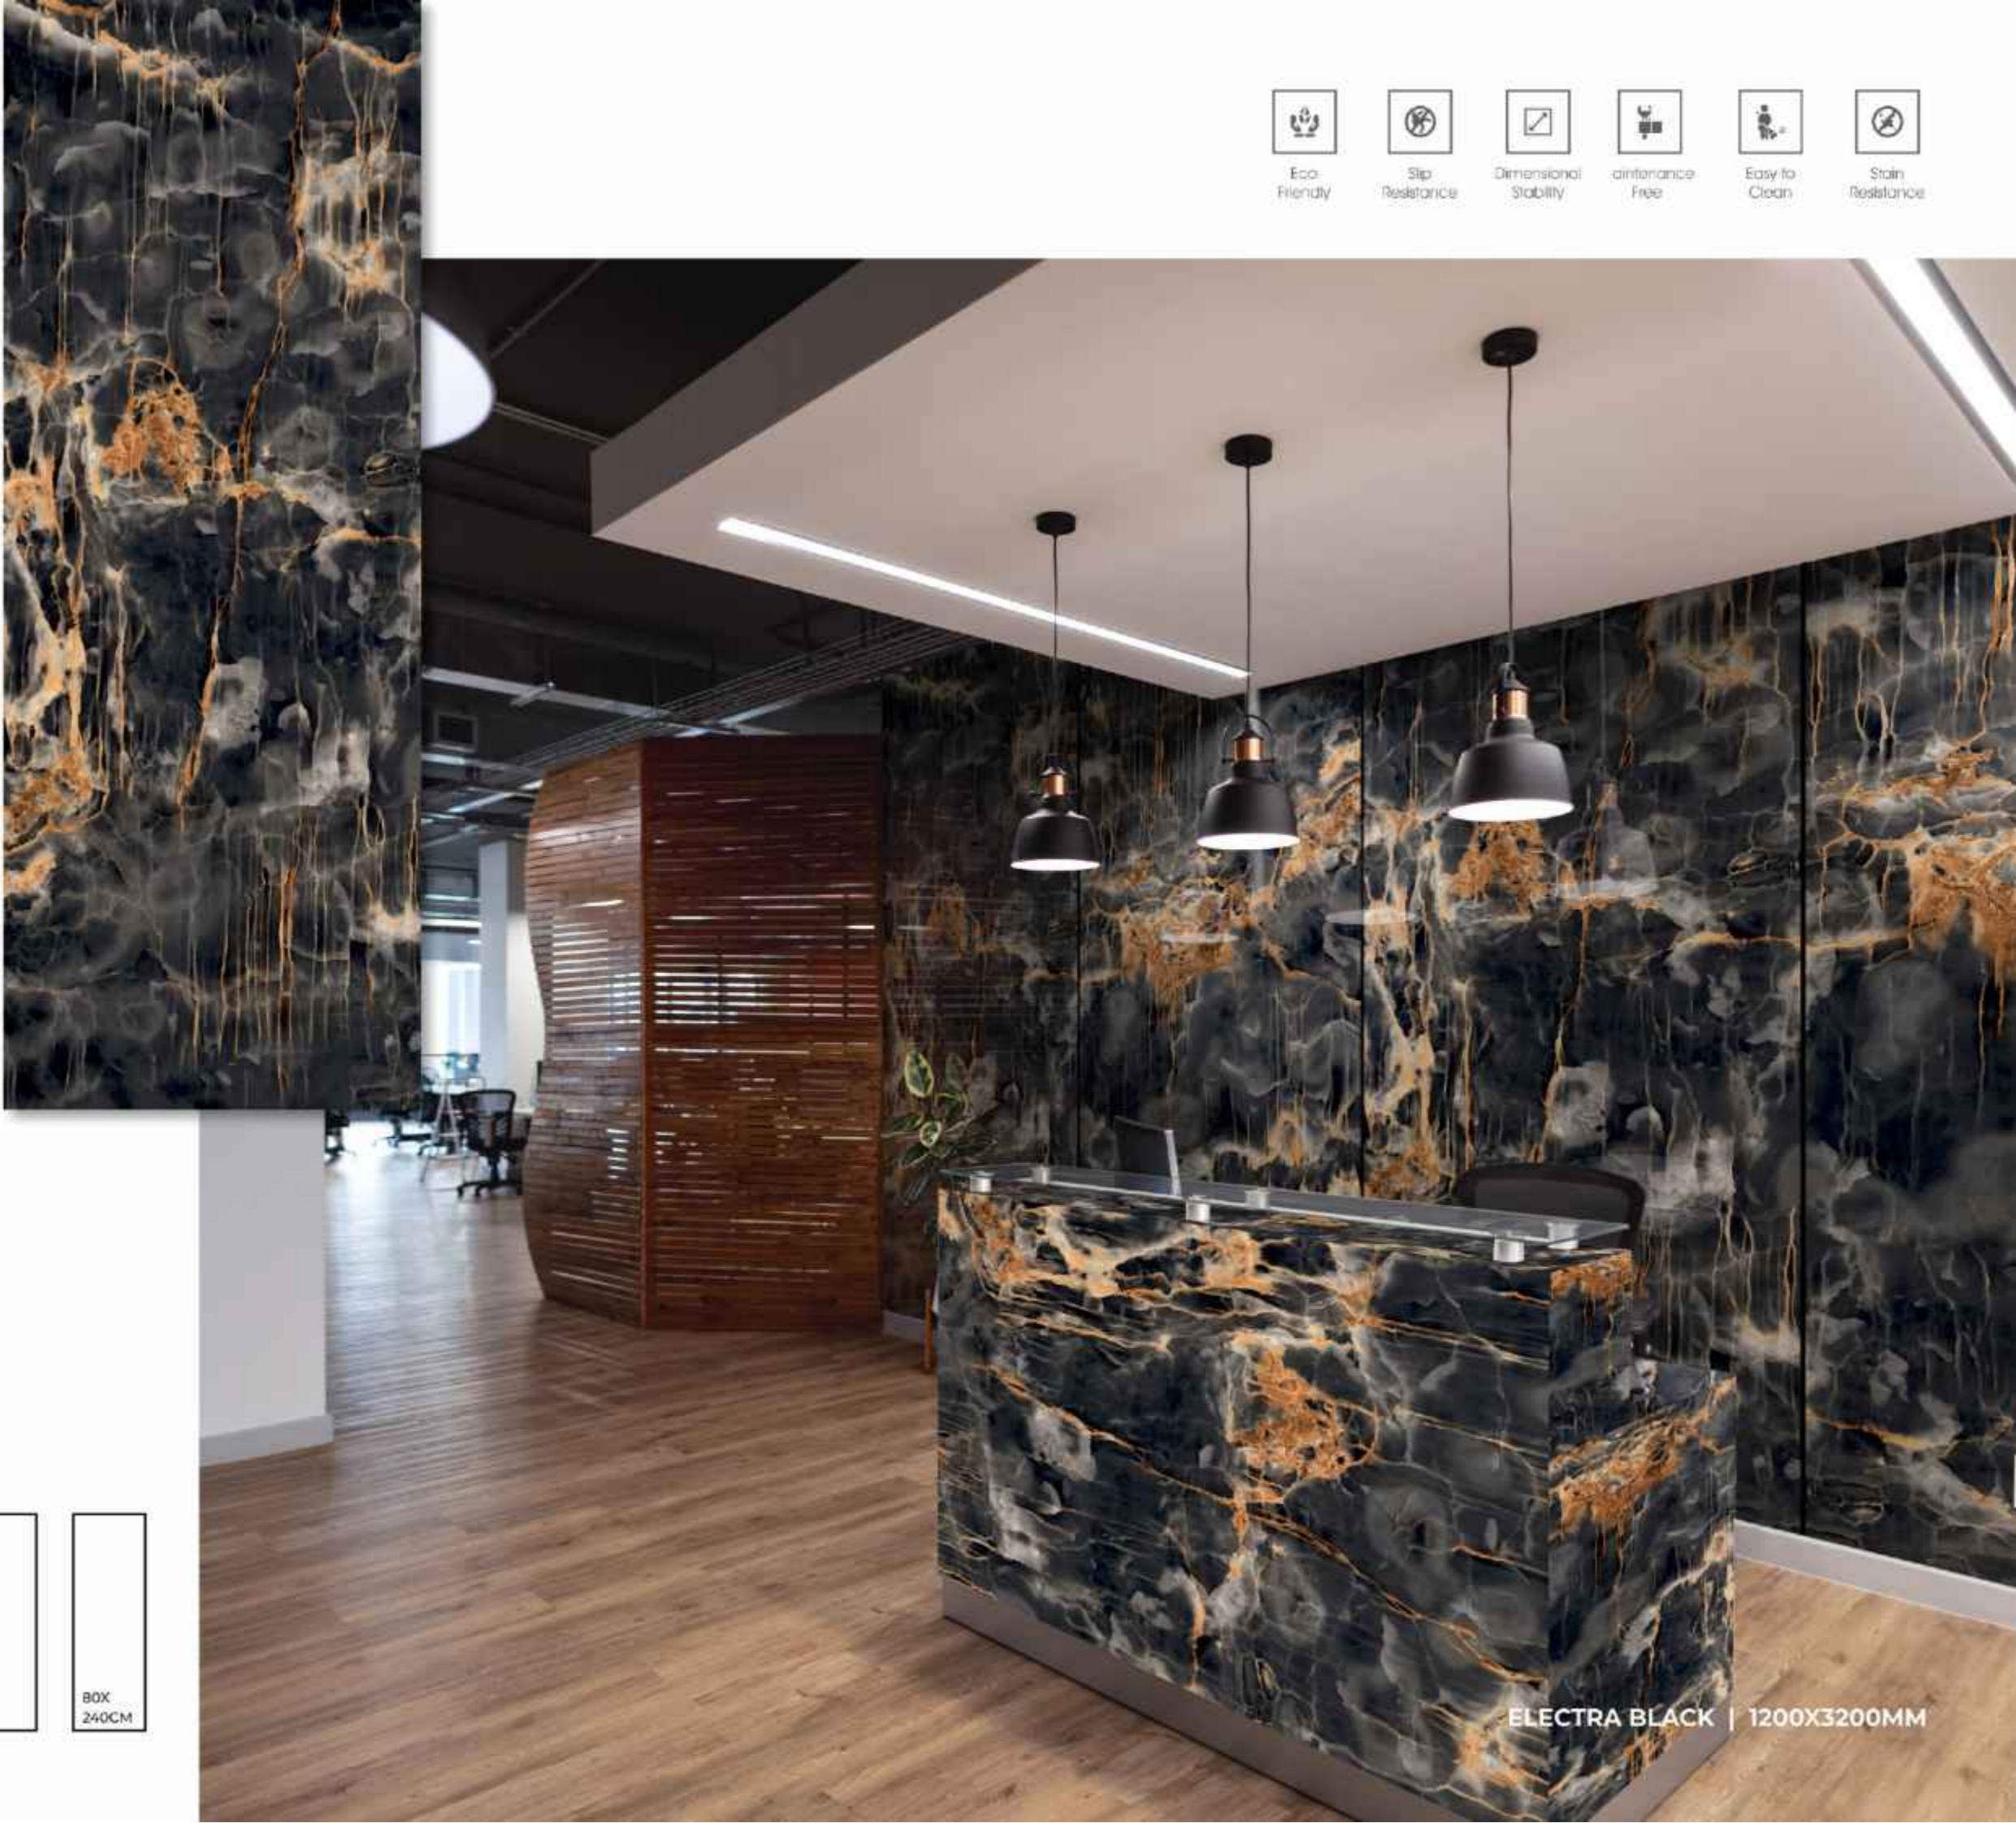

- Eco-Friendly
- Slip Resistance
- Dimensional Stability
- Maintenance Free
- Easy to Clean
- Stain Resistance

**ELECTRA
BLACK**

FINISHES.
GLOSSY | MATT | CARVING

SIZES.
1200X3200MM | 800X3200MM
1200X2800MM | 1200X2400MM
800X2400MM

RANDOM.
02

ELECTRA BLACK | 1200X3200MM