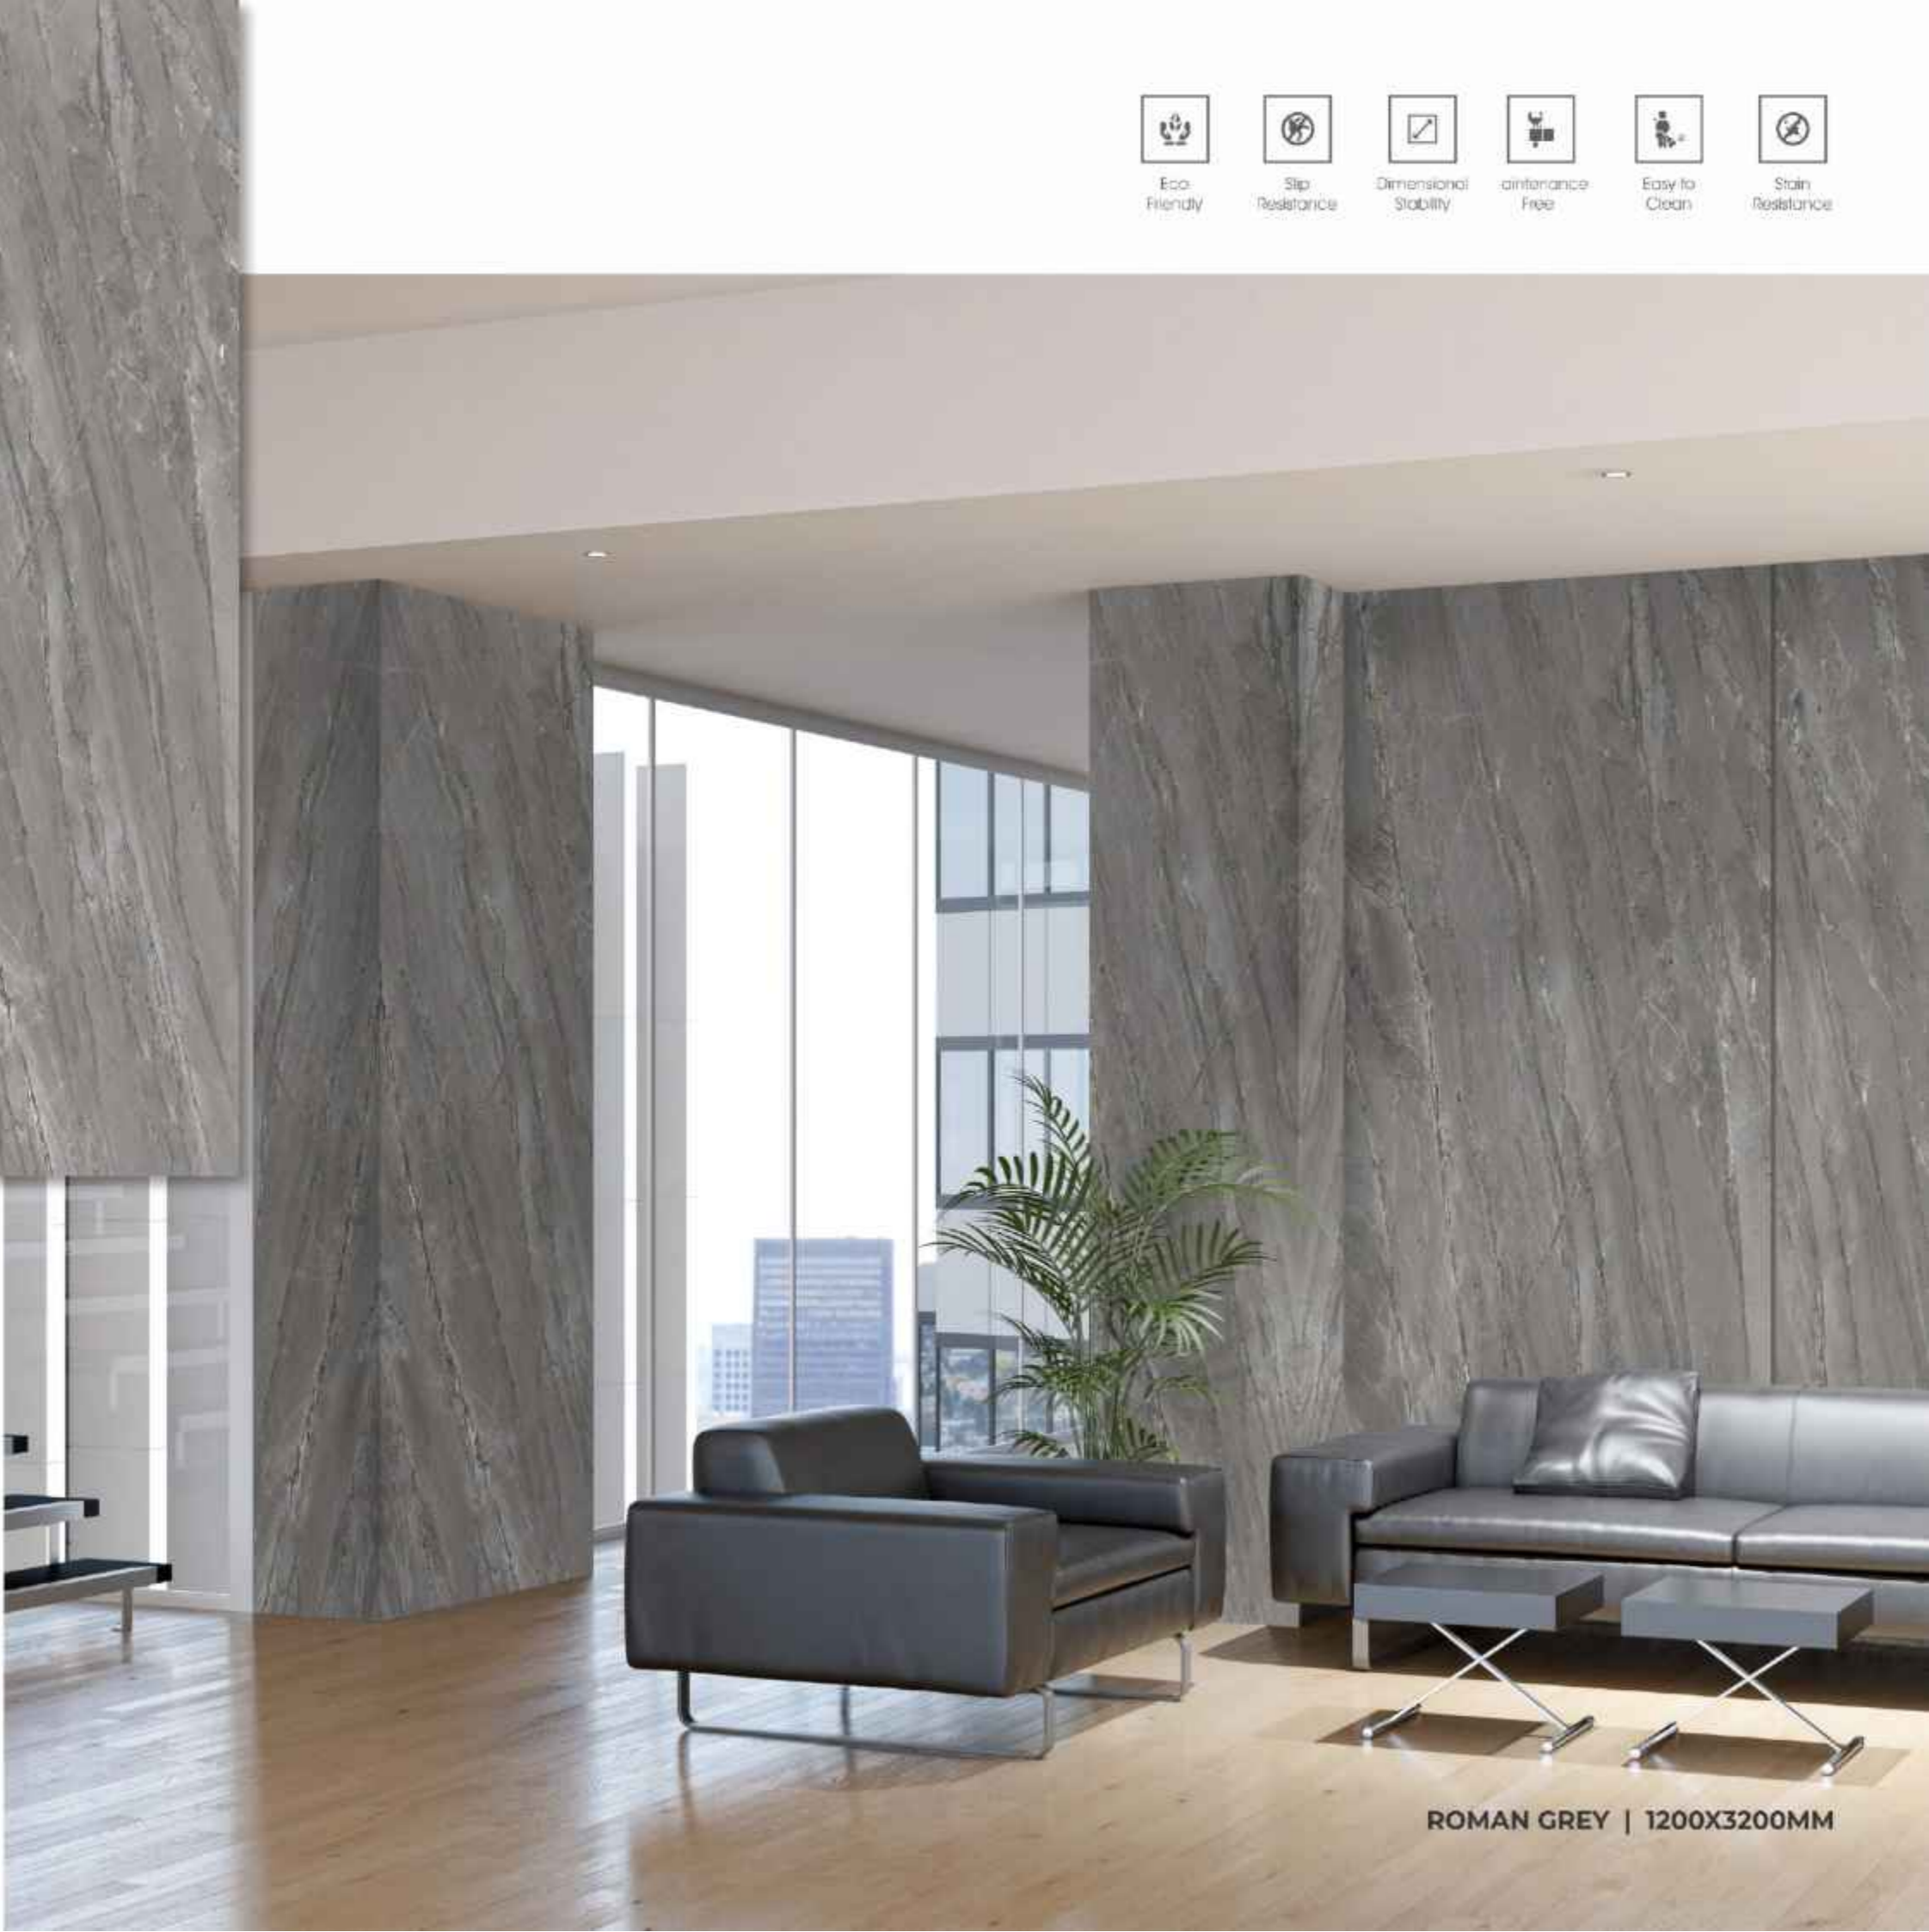

Eco-Friendly

Slip Resistance

Dimensional Stability

Maintenance Free

Easy to Clean

Stain Resistance

ROMAN GREY

FINISHES.
GLOSSY | MATT | CARVING

SIZES.
1200X3200MM | 800X3200MM
1200X2800MM | 1200X2400MM
800X2400MM

RANDOM.
02

ROMAN GREY | 1200X3200MM