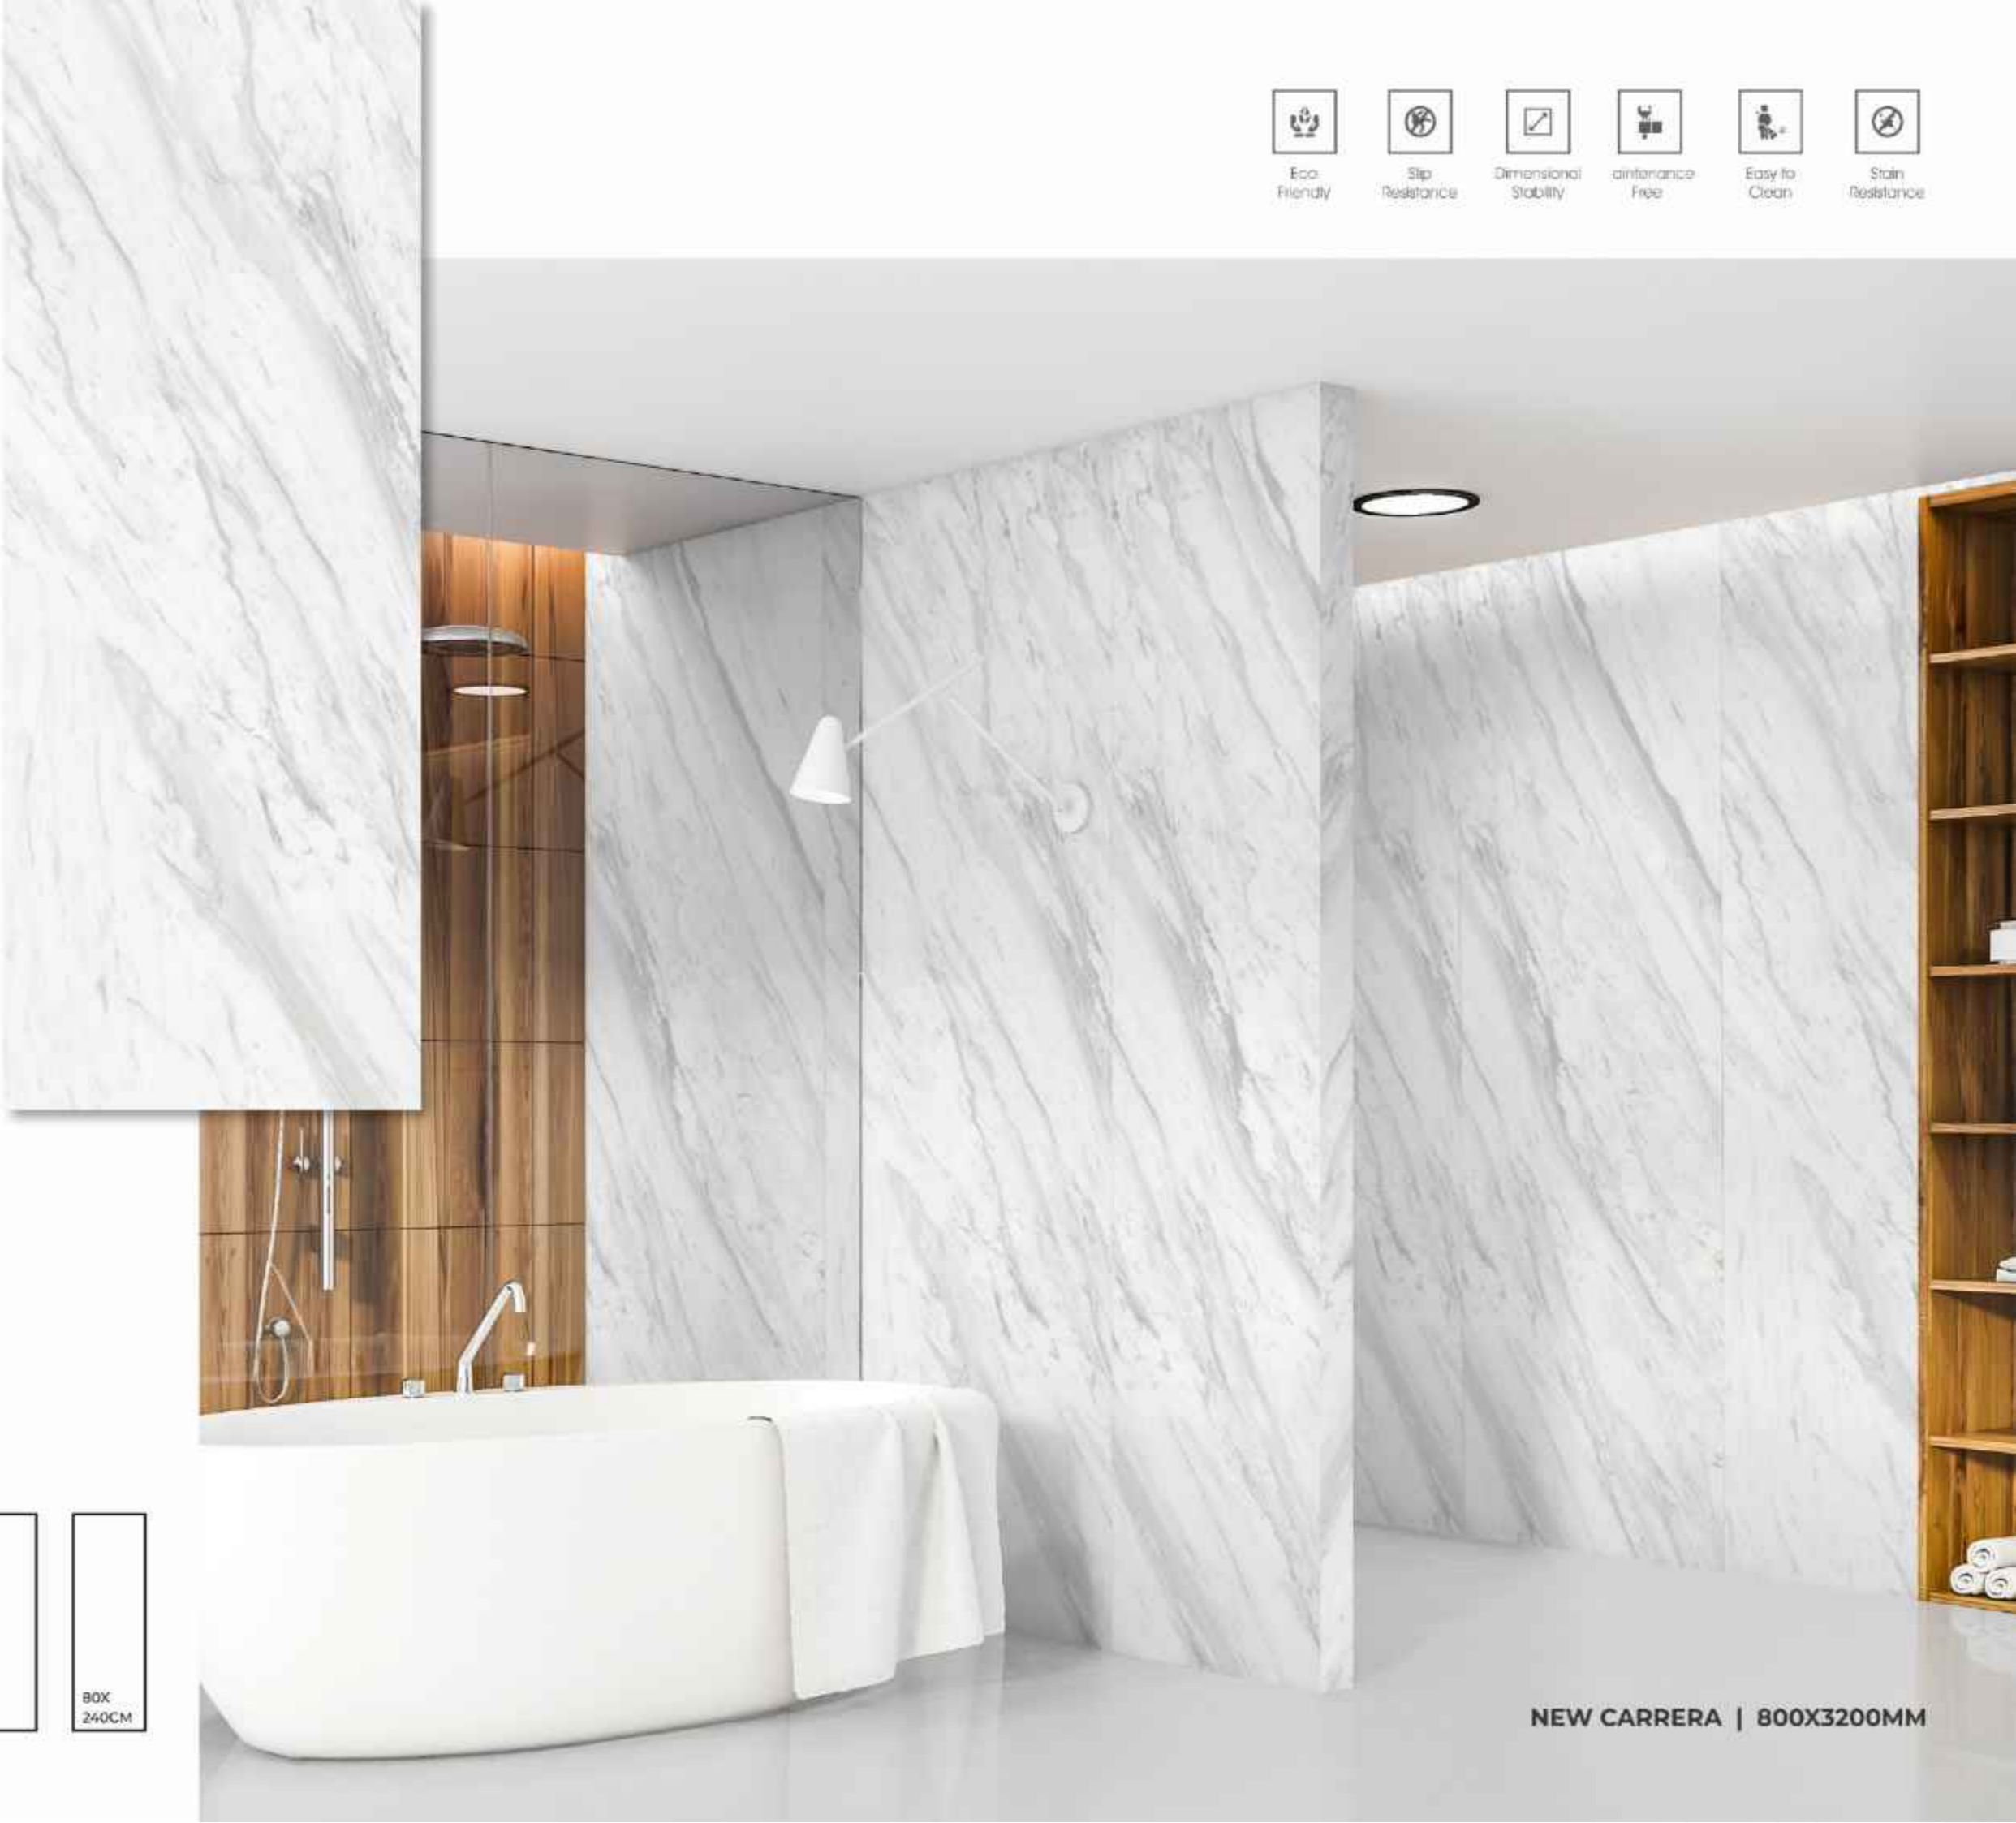

Eco-Friendly

Slip Resistance

Dimensional Stability

Maintenance Free

Easy to Clean

Stain Resistance

**NEW
CARRERA**

FINISHES.
GLOSSY | MATT | CARVING

SIZES.
1200X3200MM | 800X3200MM
1200X2800MM | 1200X2400MM
800X2400MM

RANDOM.

02