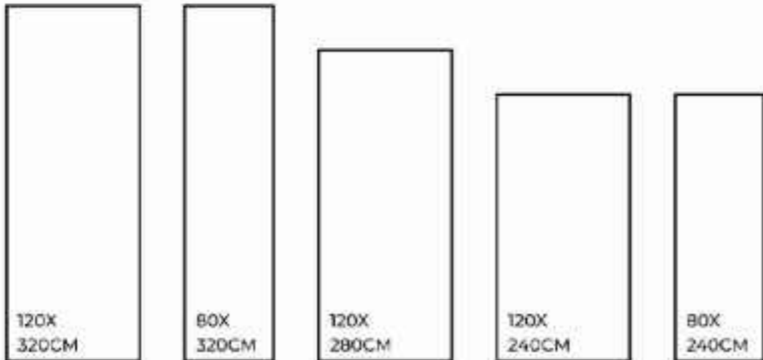

RANDOM.
02

ARMANI BROWN | 1200X3200MM

Eco-Friendly

Slip Resistance

Dimensional Stability

Stain Resistance

Easy to Clean

Stain Resistance

GOLDEN STATUARIO

FINISHES.
GLOSSY | MATT | CARVING

SIZES.
1200X3200MM | 800X3200MM
1200X2800MM | 1200X2400MM
800X2400MM

RANDOM.

02

GOLDEN STATUARIO | 1200X3200MM

-  Eco-Friendly
-  Slip Resistance
-  Dimensional Stability
-  Maintenance Free
-  Easy to Clean
-  Stain Resistance