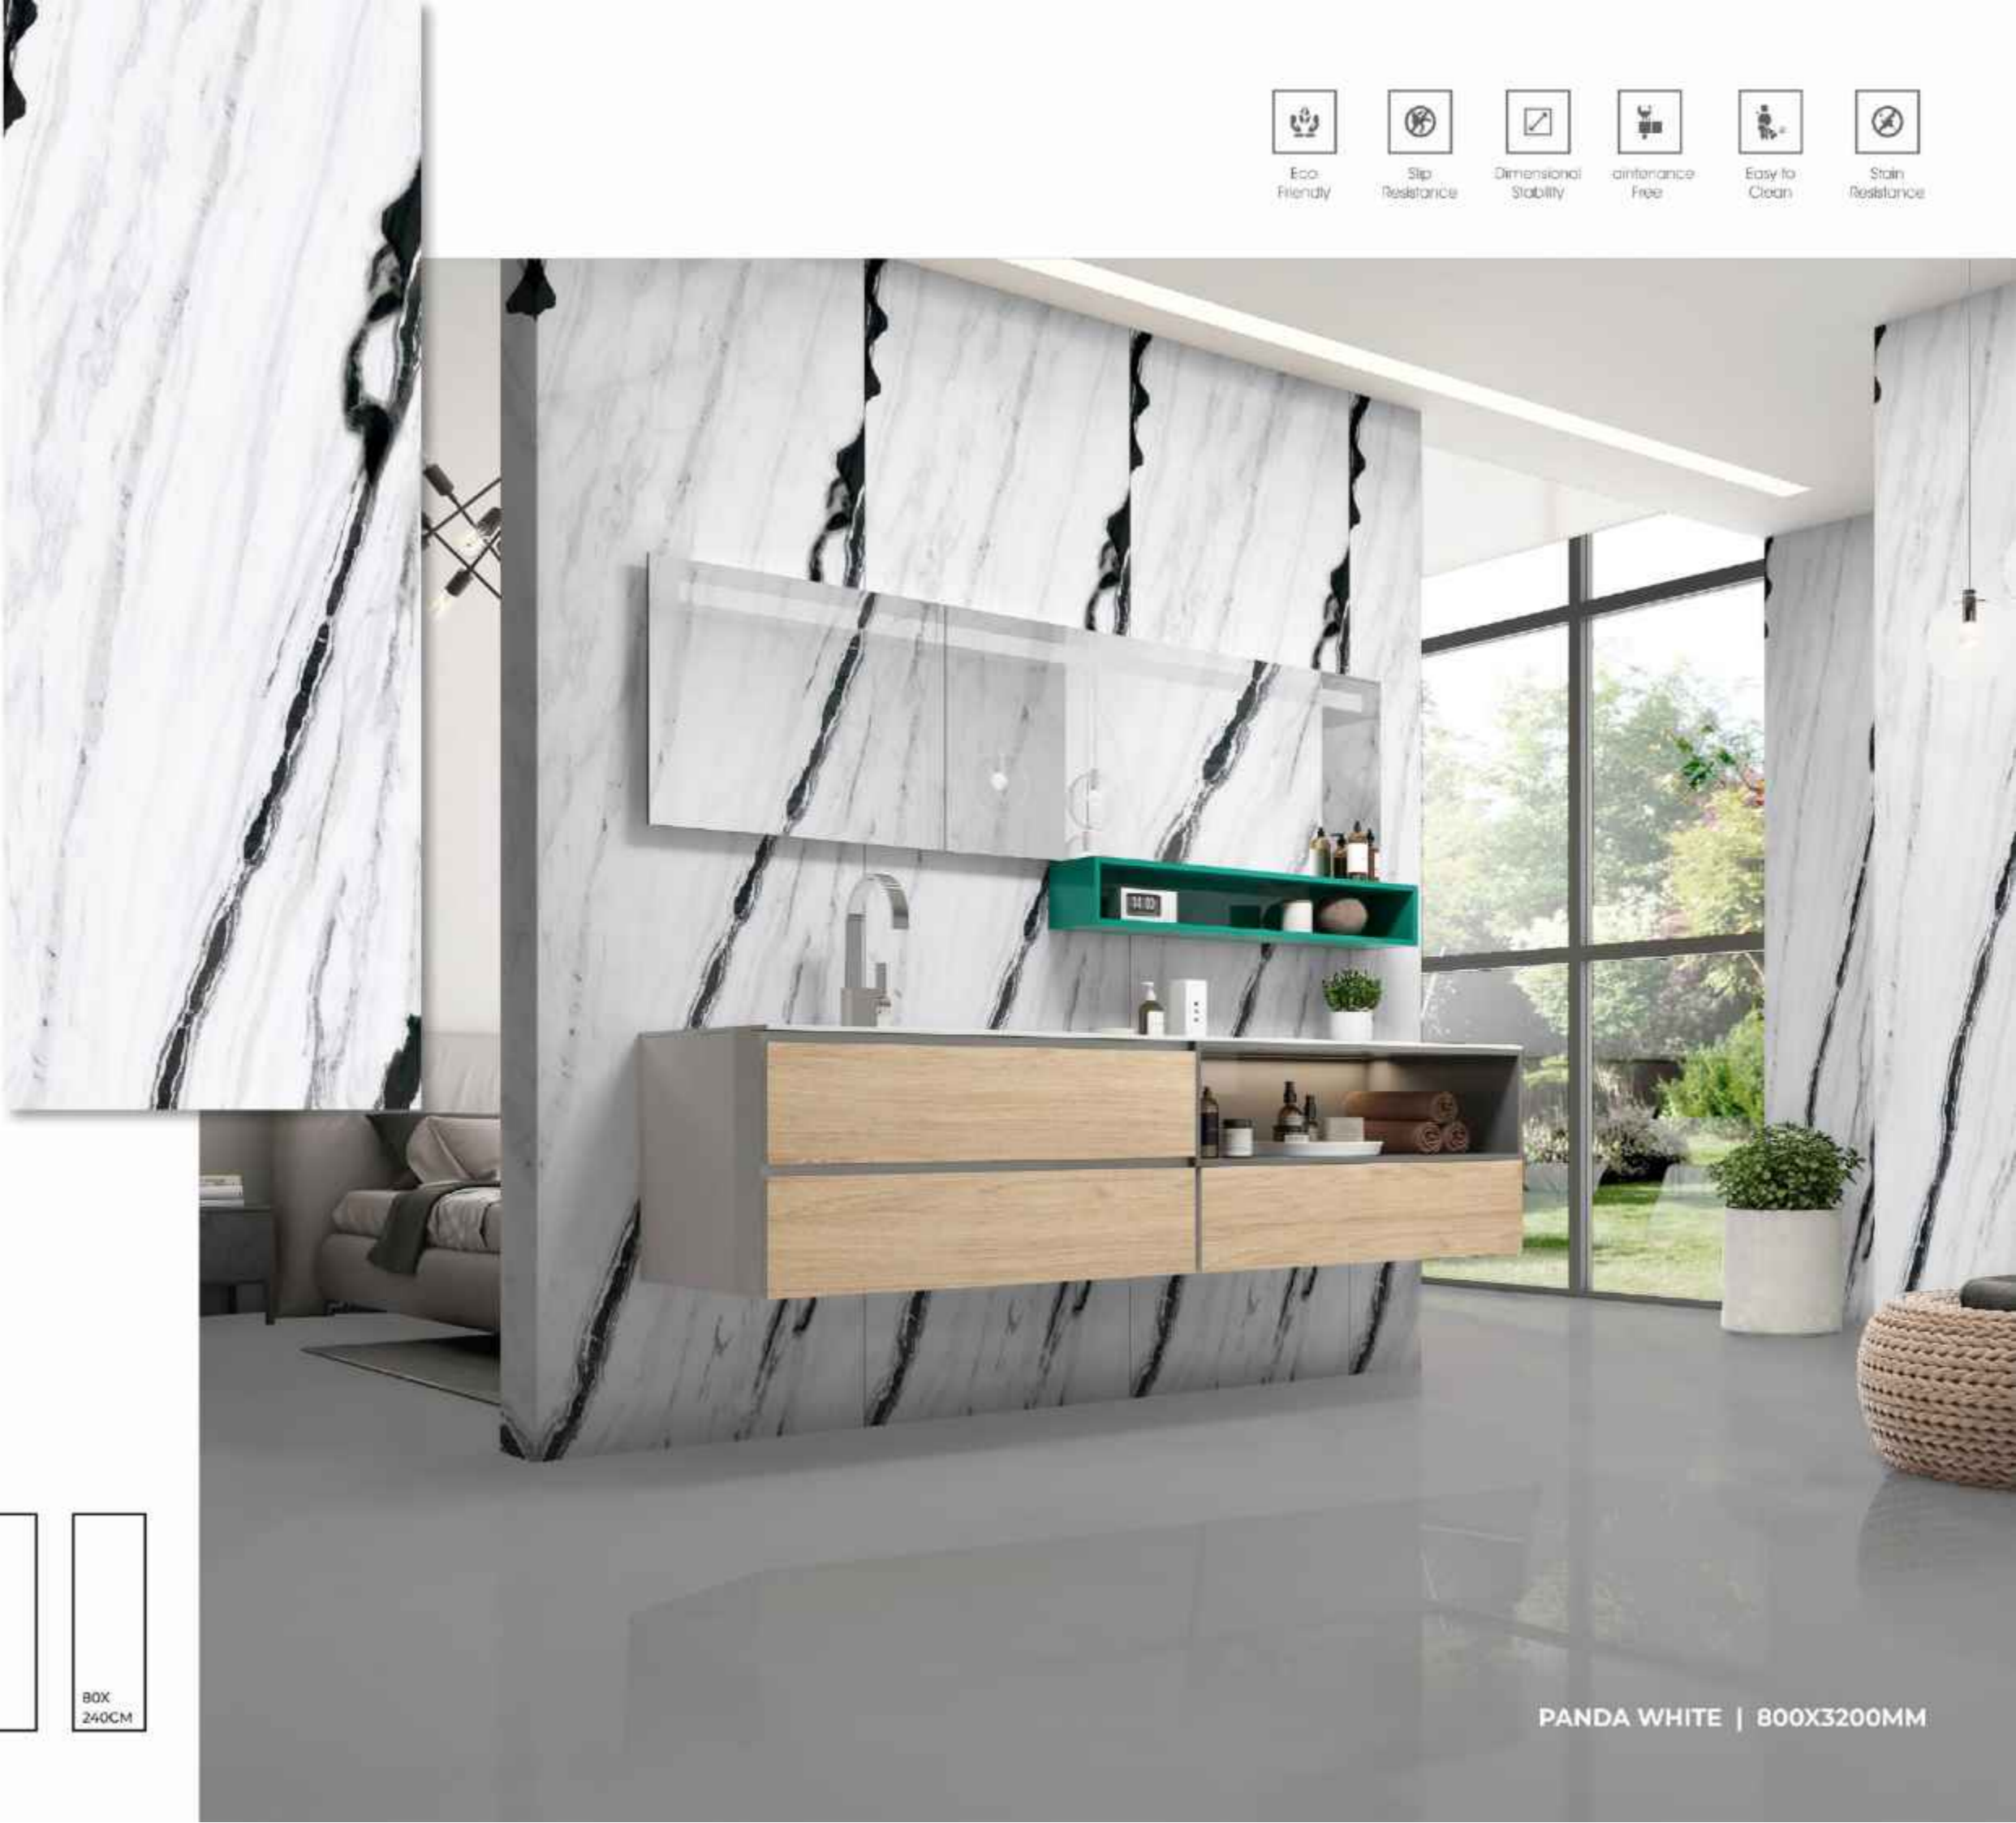

Eco-Friendly

Slip Resistance

Dimensional Stability

Maintenance Free

Easy to Clean

Stain Resistance

**PANDA
WHITE**

FINISHES.
GLOSSY | MATT | CARVING

SIZES.
1200X3200MM | 800X3200MM
1200X2800MM | 1200X2400MM
800X2400MM

RANDOM.
01