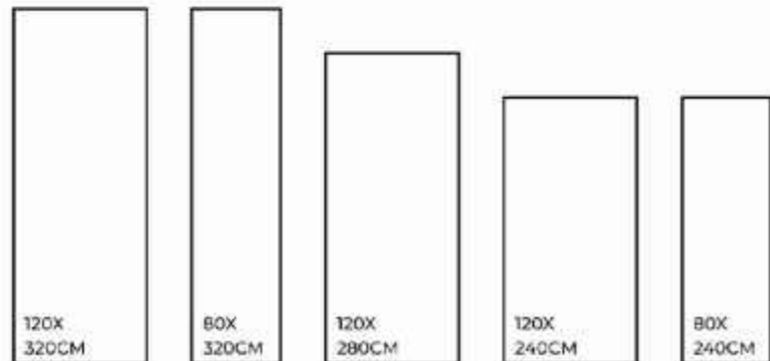

Soft corner

-  Eco-Friendly
-  Slip Resistance
-  Dimensional Stability
-  Maintenance Free
-  Easy to Clean
-  Stain Resistance

**CALACATTA
IMPERIO**

FINISHES.
GLOSSY | MATT | CARVING

SIZES.
1200X3200MM | 800X3200MM
1200X2800MM | 1200X2400MM
800X2400MM

FINISHES.
GLOSSY | MATT | CARVING

SIZES.
1200X3200MM | 800X3200MM
1200X2800MM | 1200X2400MM
800X2400MM

RANDOM.

03

ANTICO CREMA | 1200X3200MM

Eco-Friendly

Slip Resistance

Dimensional Stability