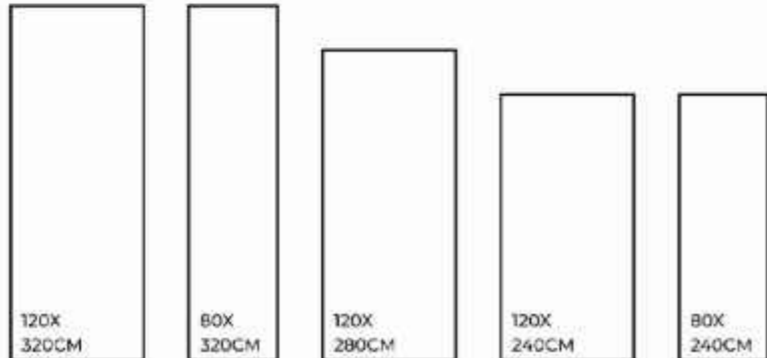

- Eco-Friendly
- Slip Resistance
- Dimensional Stability
- Maintenance Free
- Easy to Clean
- Stain Resistance

**FOSSIL
BLACK**

FINISHES.
GLOSSY | MATT | CARVING

SIZES.
1200X3200MM | 800X3200MM
1200X2800MM | 1200X2400MM
800X2400MM

RANDOM.
03