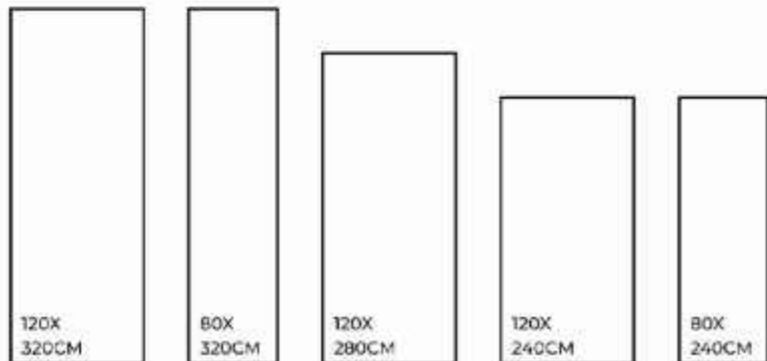

- Eco-Friendly
- Slip Resistance
- Dimensional Stability
- Stain Resistance
- Easy to Clean
- Maintenance Free

**FLURY
GREY**

FINISHES.
GLOSSY | MATT | CARVING

SIZES.
1200X3200MM | 800X3200MM
1200X2800MM | 1200X2400MM
800X2400MM

RANDOM.
02

FLURY GREY | 1200X3200MM