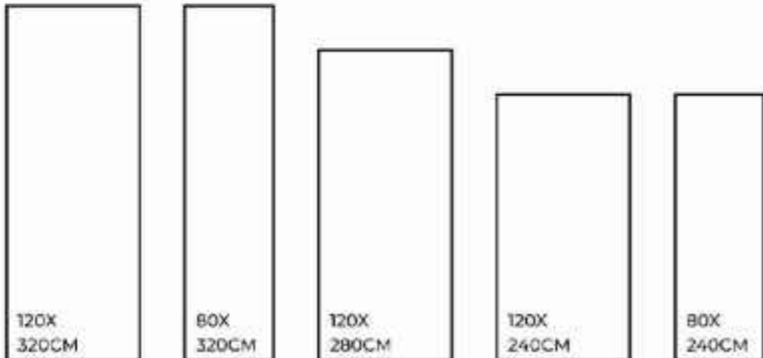

- Eco-Friendly
- Slip Resistance
- Dimensional Stability
- Maintenance Free
- Easy to Clean
- Stain Resistance

**LIVANTO
ORSINO**

FINISHES.
GLOSSY | MATT | CARVING

SIZES.
1200X3200MM | 800X3200MM
1200X2800MM | 1200X2400MM
800X2400MM

RANDOM.
03

LIVANTO ORSINO | 1200X3200MM