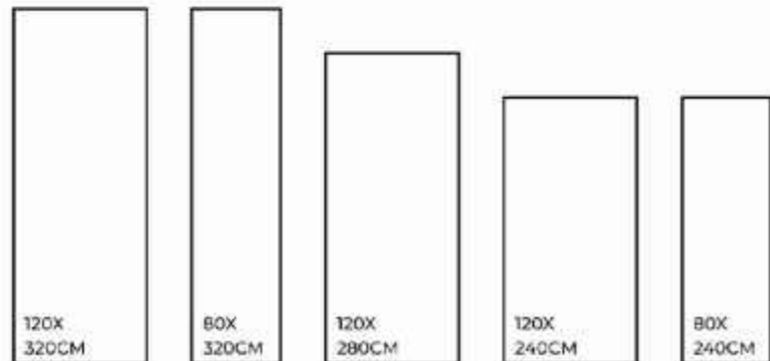

Stain Resistance

Easy to Clean

Stain Resistance

**MILANO
WHITE**

FINISHES.
GLOSSY | MATT | CARVING

SIZES.
1200X3200MM | 800X3200MM
1200X2800MM | 1200X2400MM
800X2400MM

RANDOM.

02