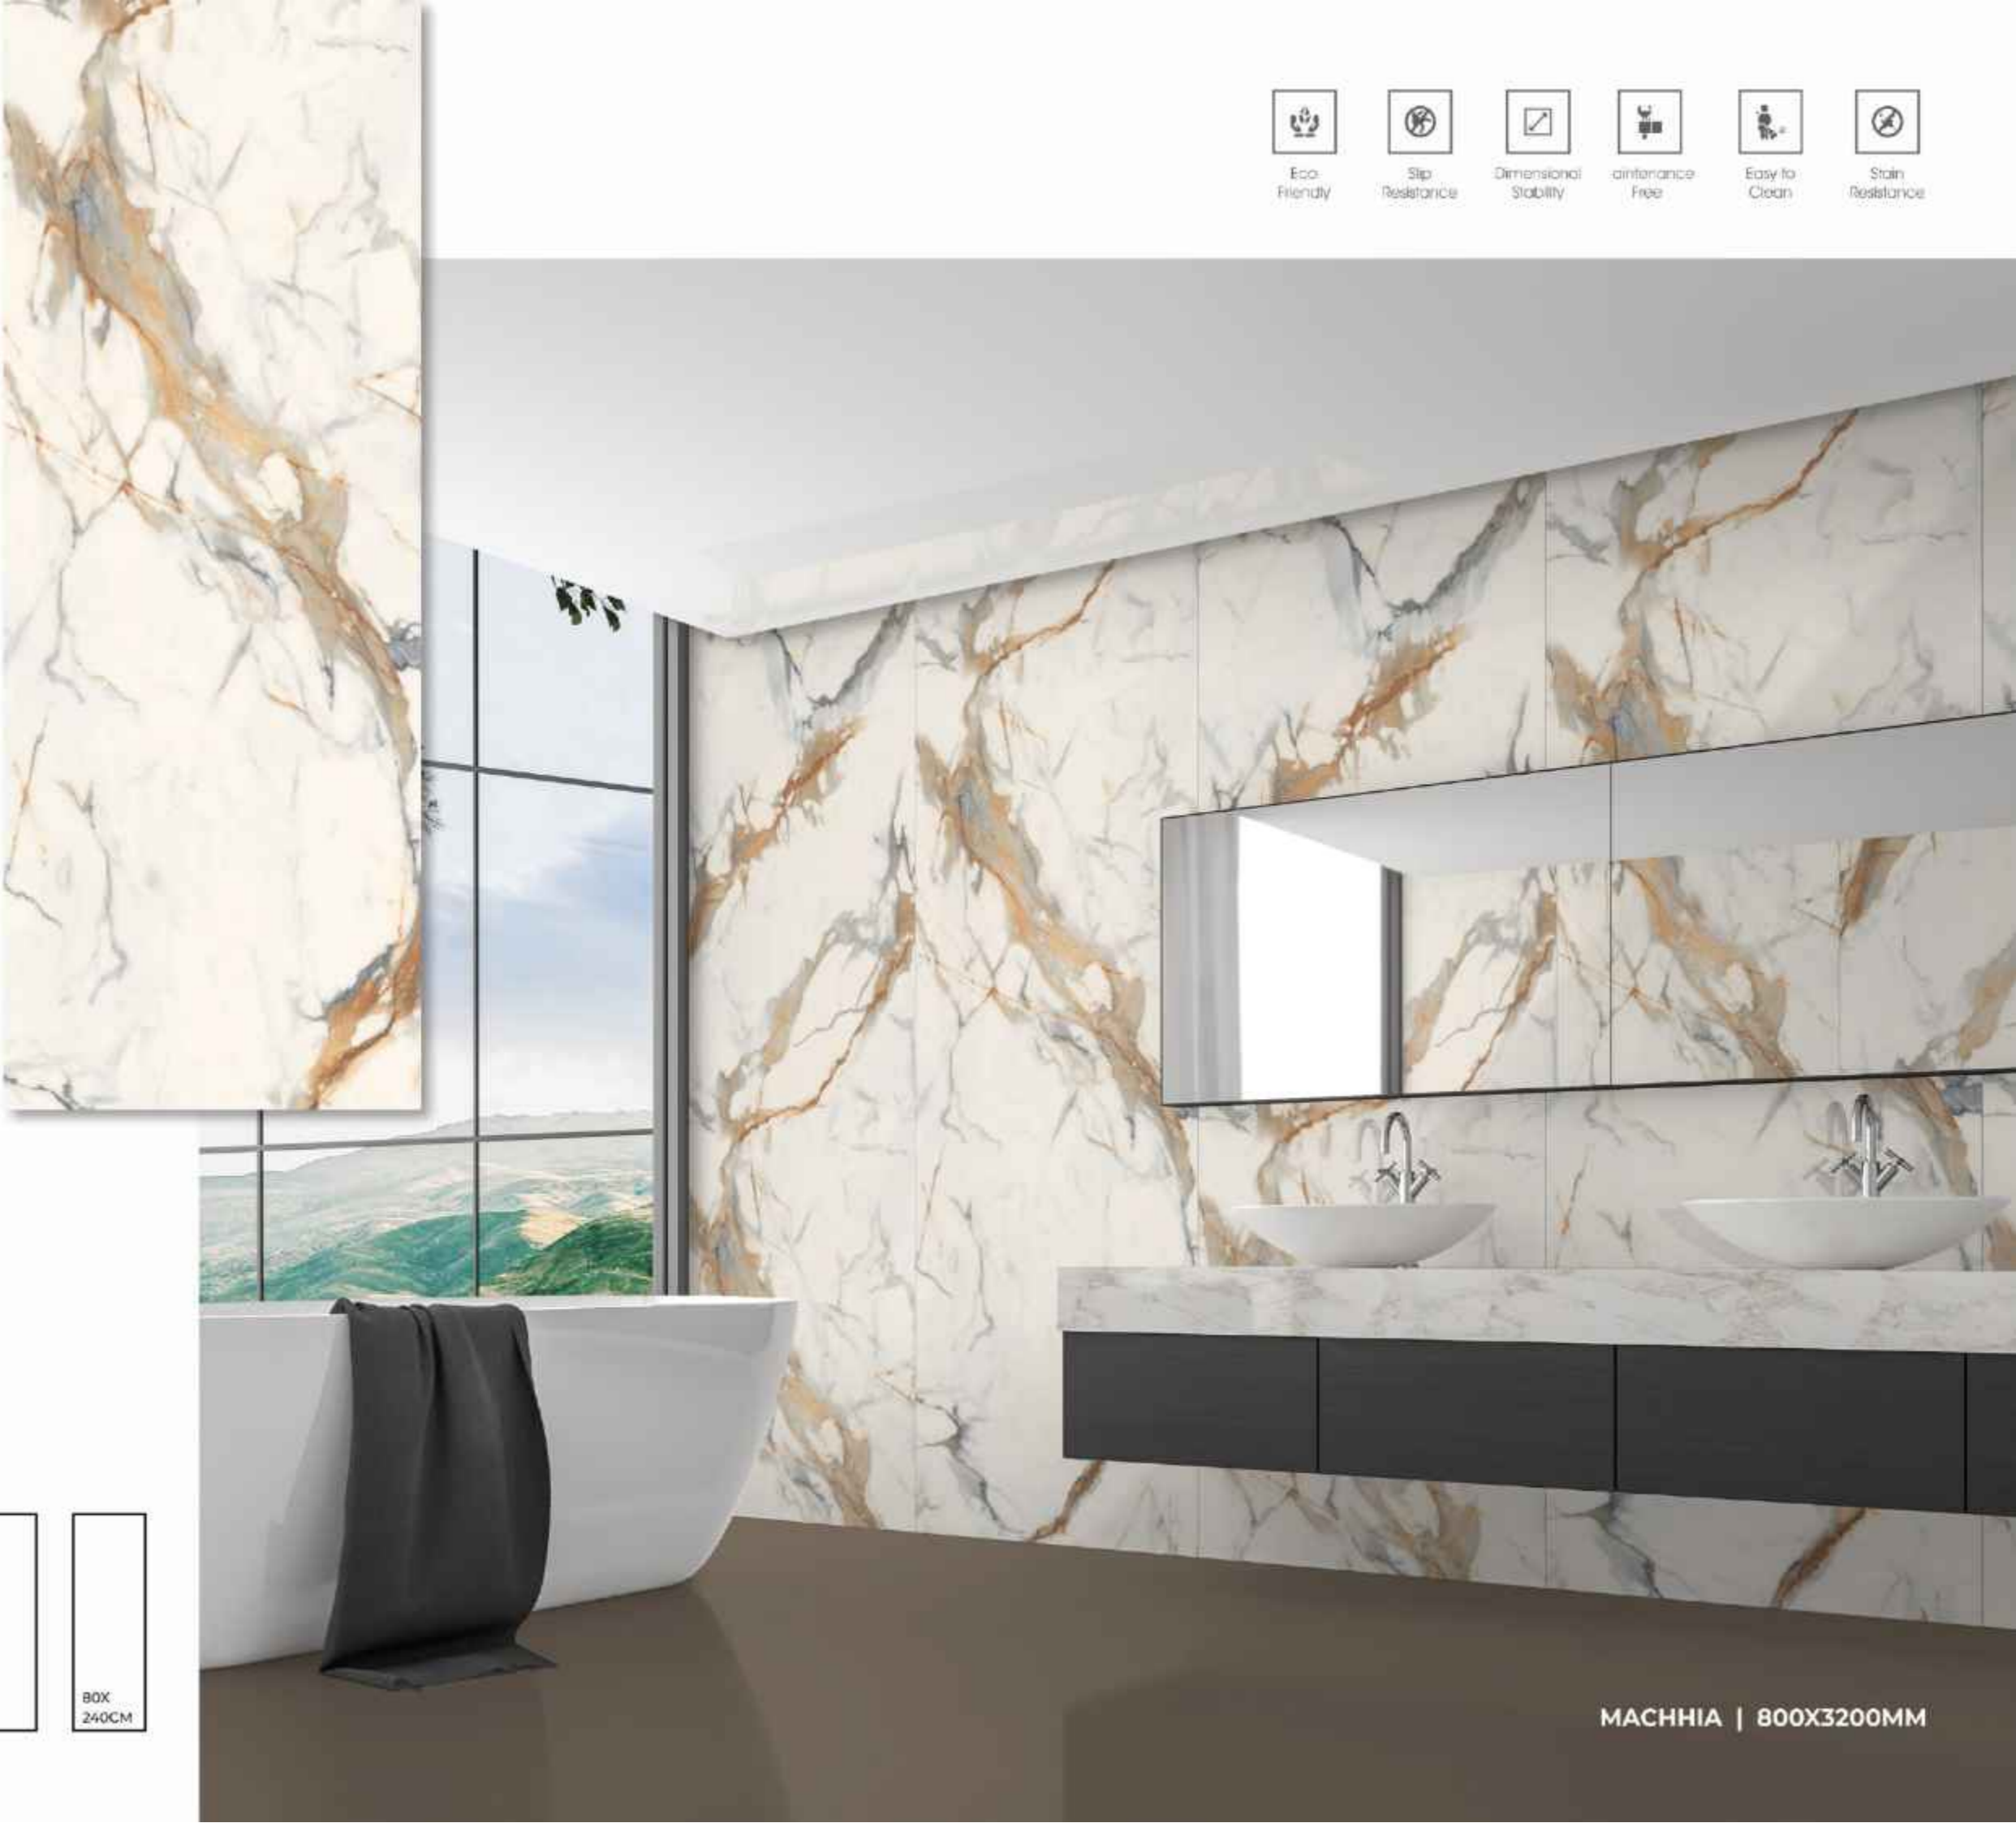

- Eco-Friendly
- Slip Resistance
- Dimensional Stability
- Maintenance Free
- Easy to Clean
- Stain Resistance

MACHHIA

FINISHES.
GLOSSY | MATT | CARVING

SIZES.
1200X3200MM | 800X3200MM
1200X2800MM | 1200X2400MM
800X2400MM

RANDOM.
02