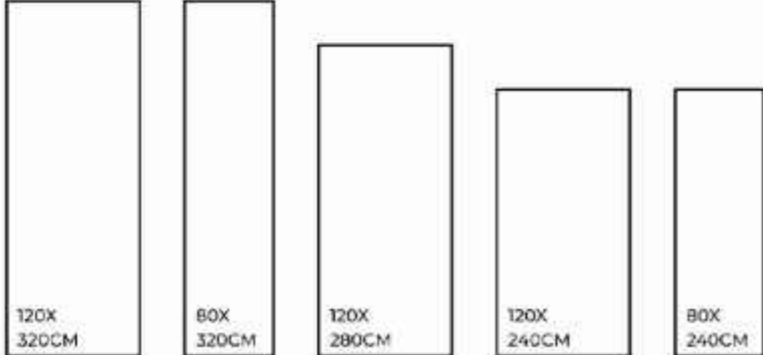

Eco-Friendly

Slip Resistance

Dimensional Stability

Maintenance Free

Easy to Clean

Stain Resistance

**NEW
CARRERA**

FINISHES.
GLOSSY | MATT | CARVING

SIZES.
1200X3200MM | 800X3200MM
1200X2800MM | 1200X2400MM
800X2400MM

RANDOM.

02