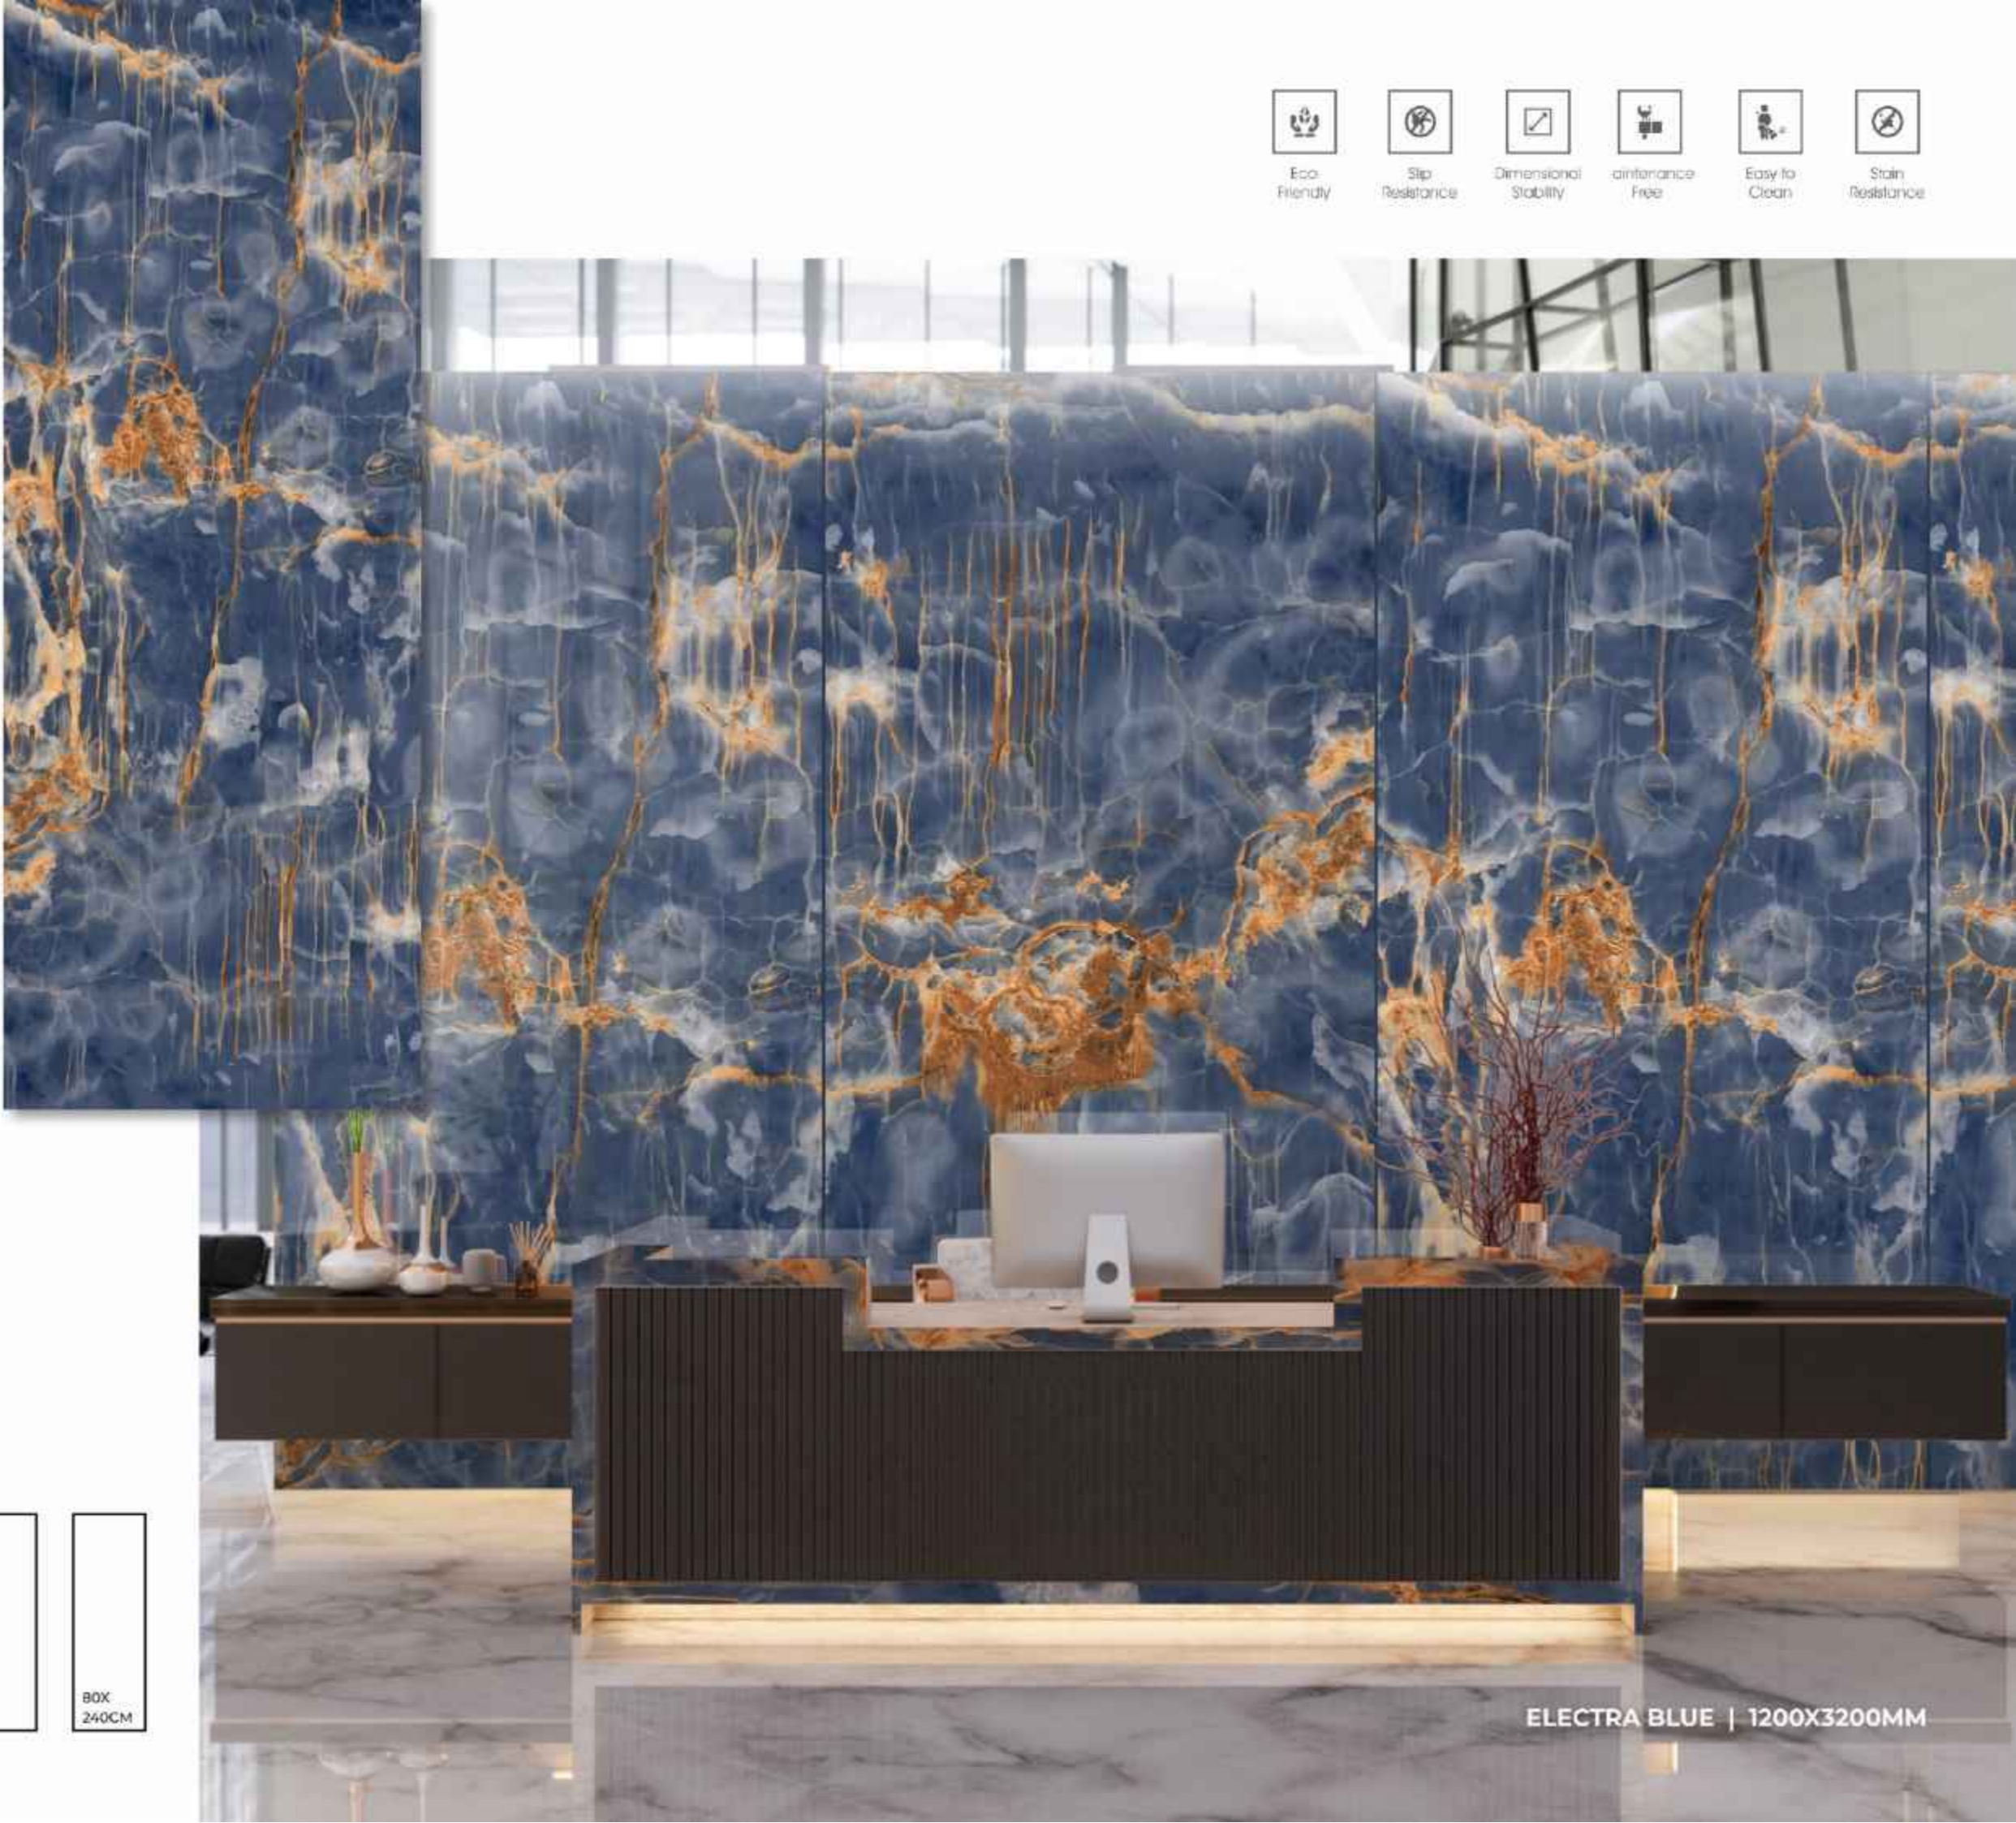

- Eco-Friendly
- Slip Resistance
- Dimensional Stability
- Maintenance Free
- Easy to Clean
- Stain Resistance

**ELECTRA
BLUE**

FINISHES.
GLOSSY | MATT | CARVING

SIZES.
1200X3200MM | 800X3200MM
1200X2800MM | 1200X2400MM
800X2400MM

RANDOM.
02

ELECTRA BLUE | 1200X3200MM