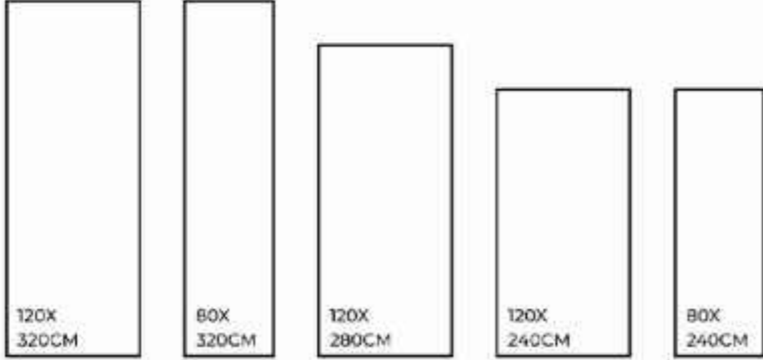

Eco-Friendly

Slip Resistance

Dimensional Stability

Maintenance Free

Easy to Clean

Stain Resistance

**LUMIX
IVORY**

FINISHES.
GLOSSY | MATT | CARVING

SIZES.
1200X3200MM | 800X3200MM
1200X2800MM | 1200X2400MM
800X2400MM

RANDOM.
02

LUMIX IVORY | 1200X3200MM