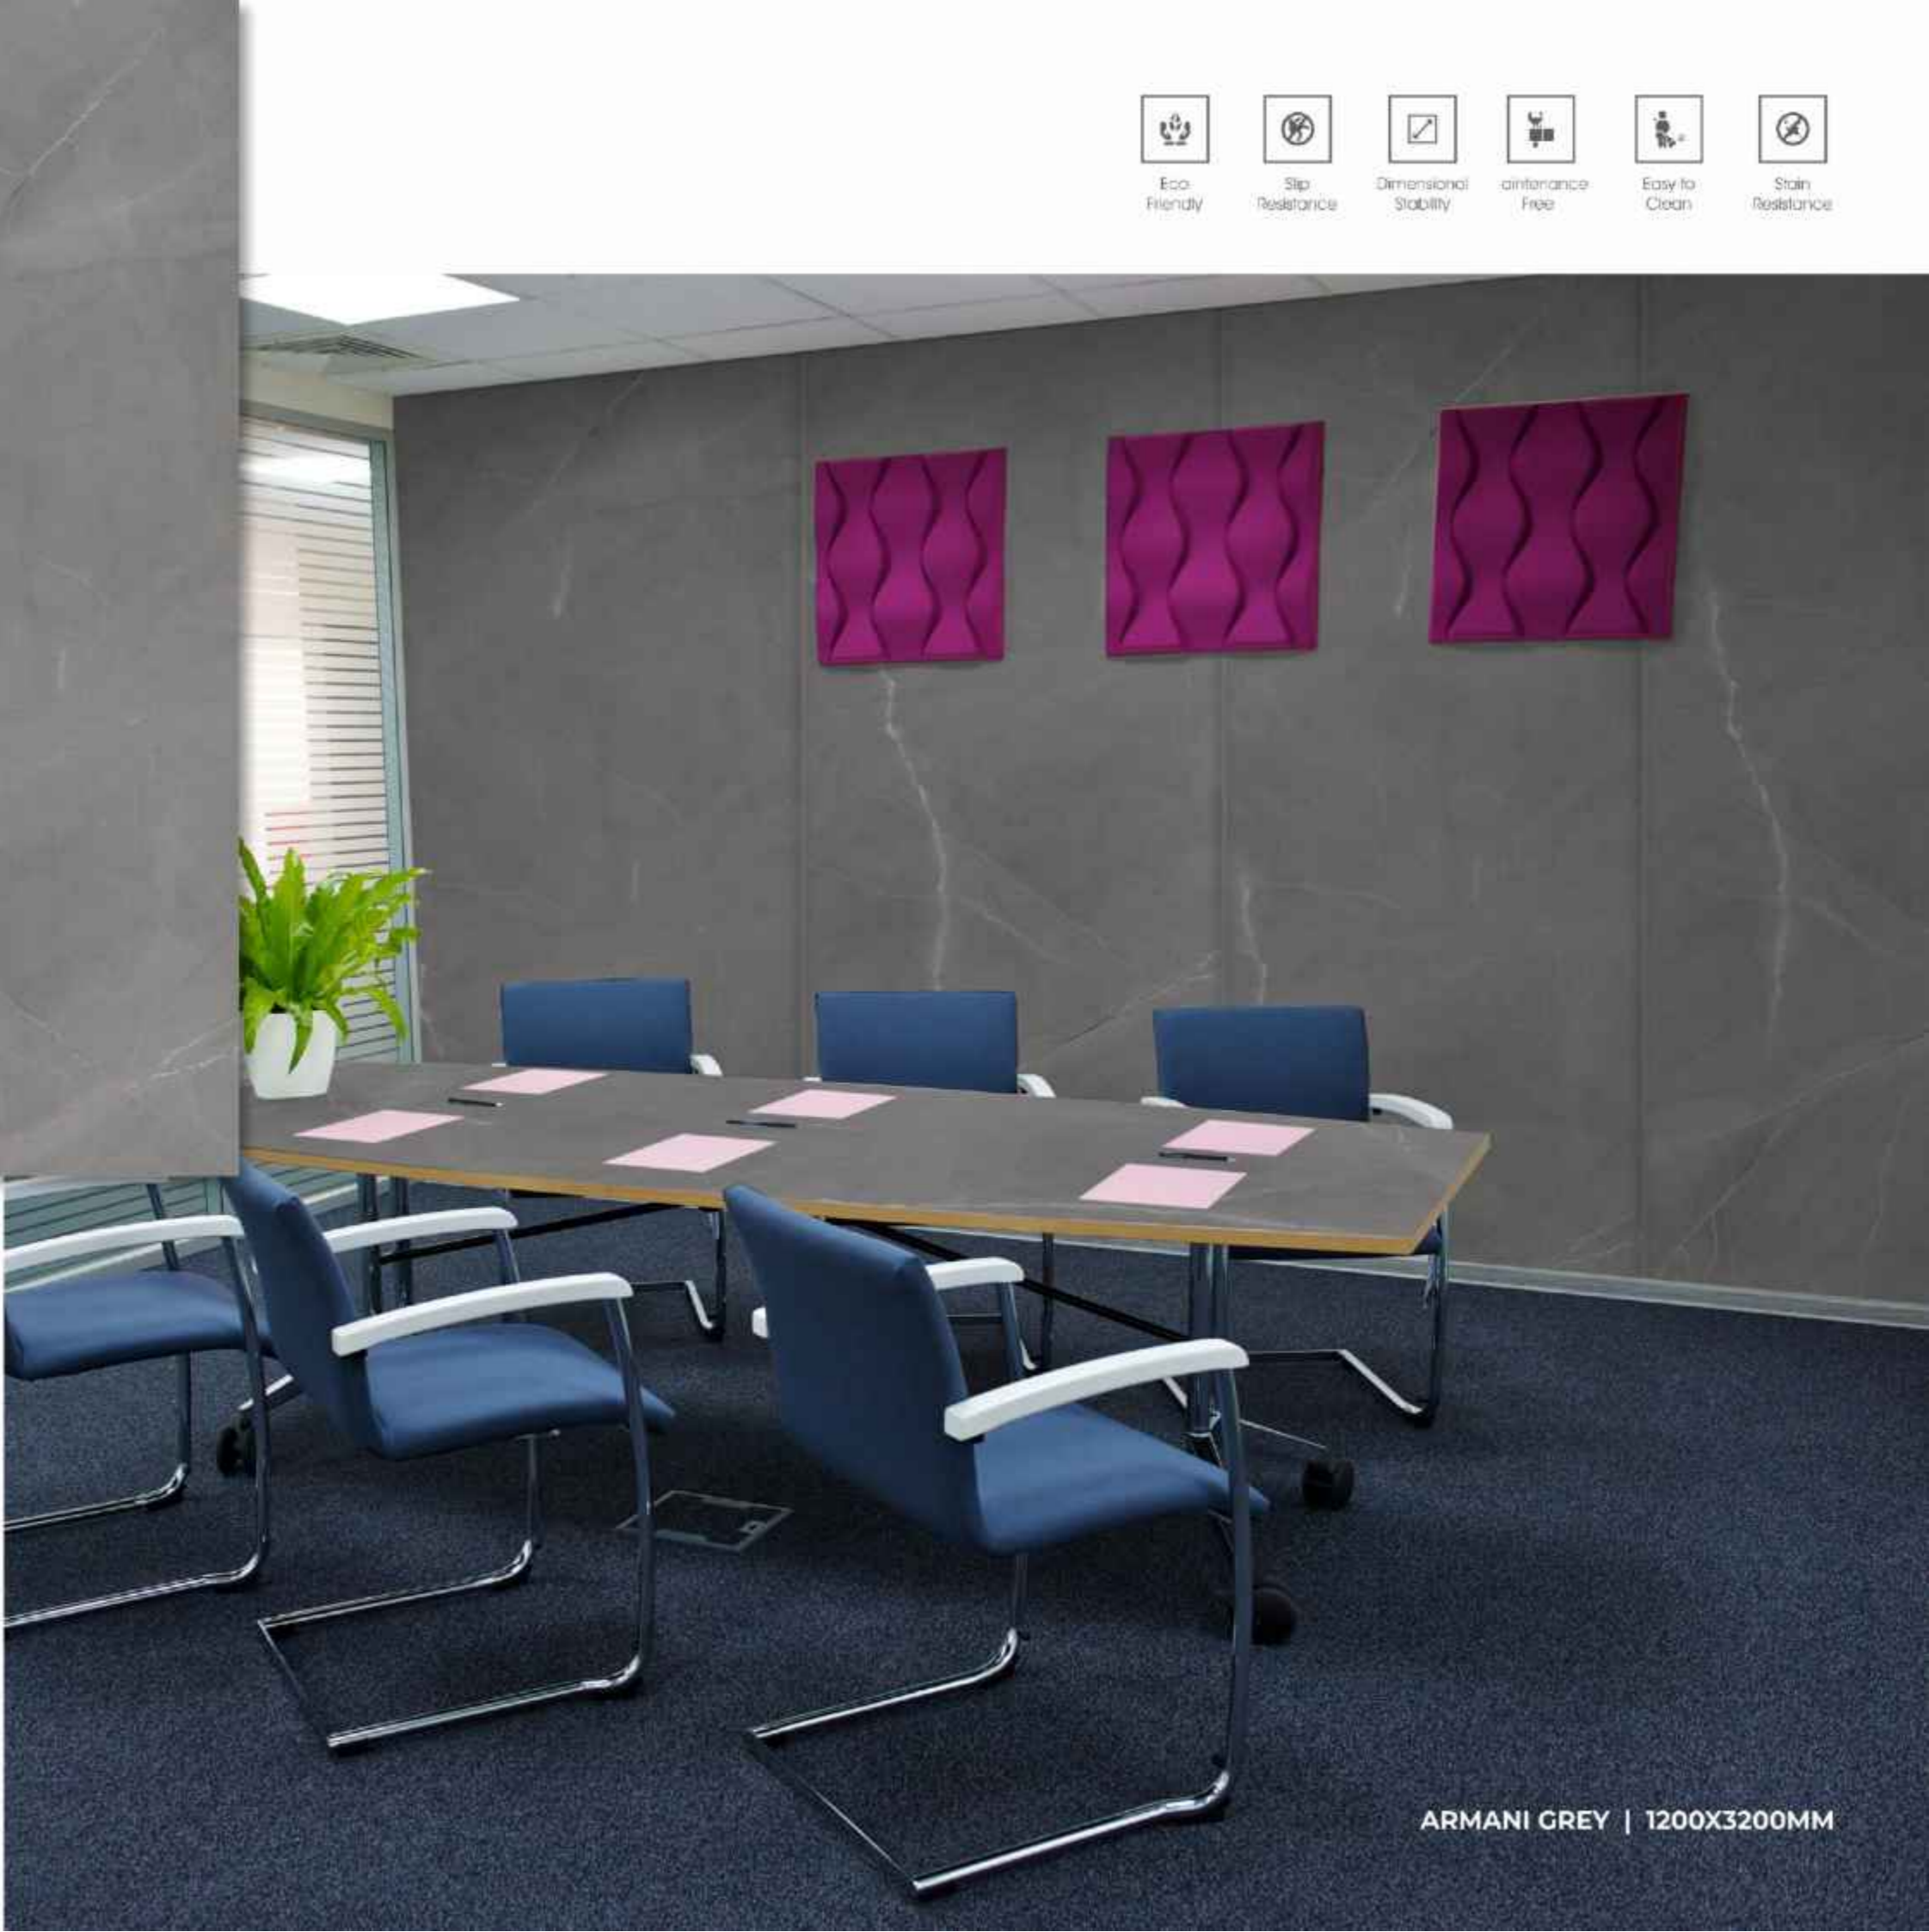

- Eco-Friendly
- Slip Resistance
- Dimensional Stability
- Maintenance Free
- Easy to Clean
- Stain Resistance

**ARMANI
GREY**

FINISHES.
GLOSSY | MATT | CARVING

SIZES.
1200X3200MM | 800X3200MM
1200X2800MM | 1200X2400MM
800X2400MM

RANDOM.
02

ARMANI GREY | 1200X3200MM