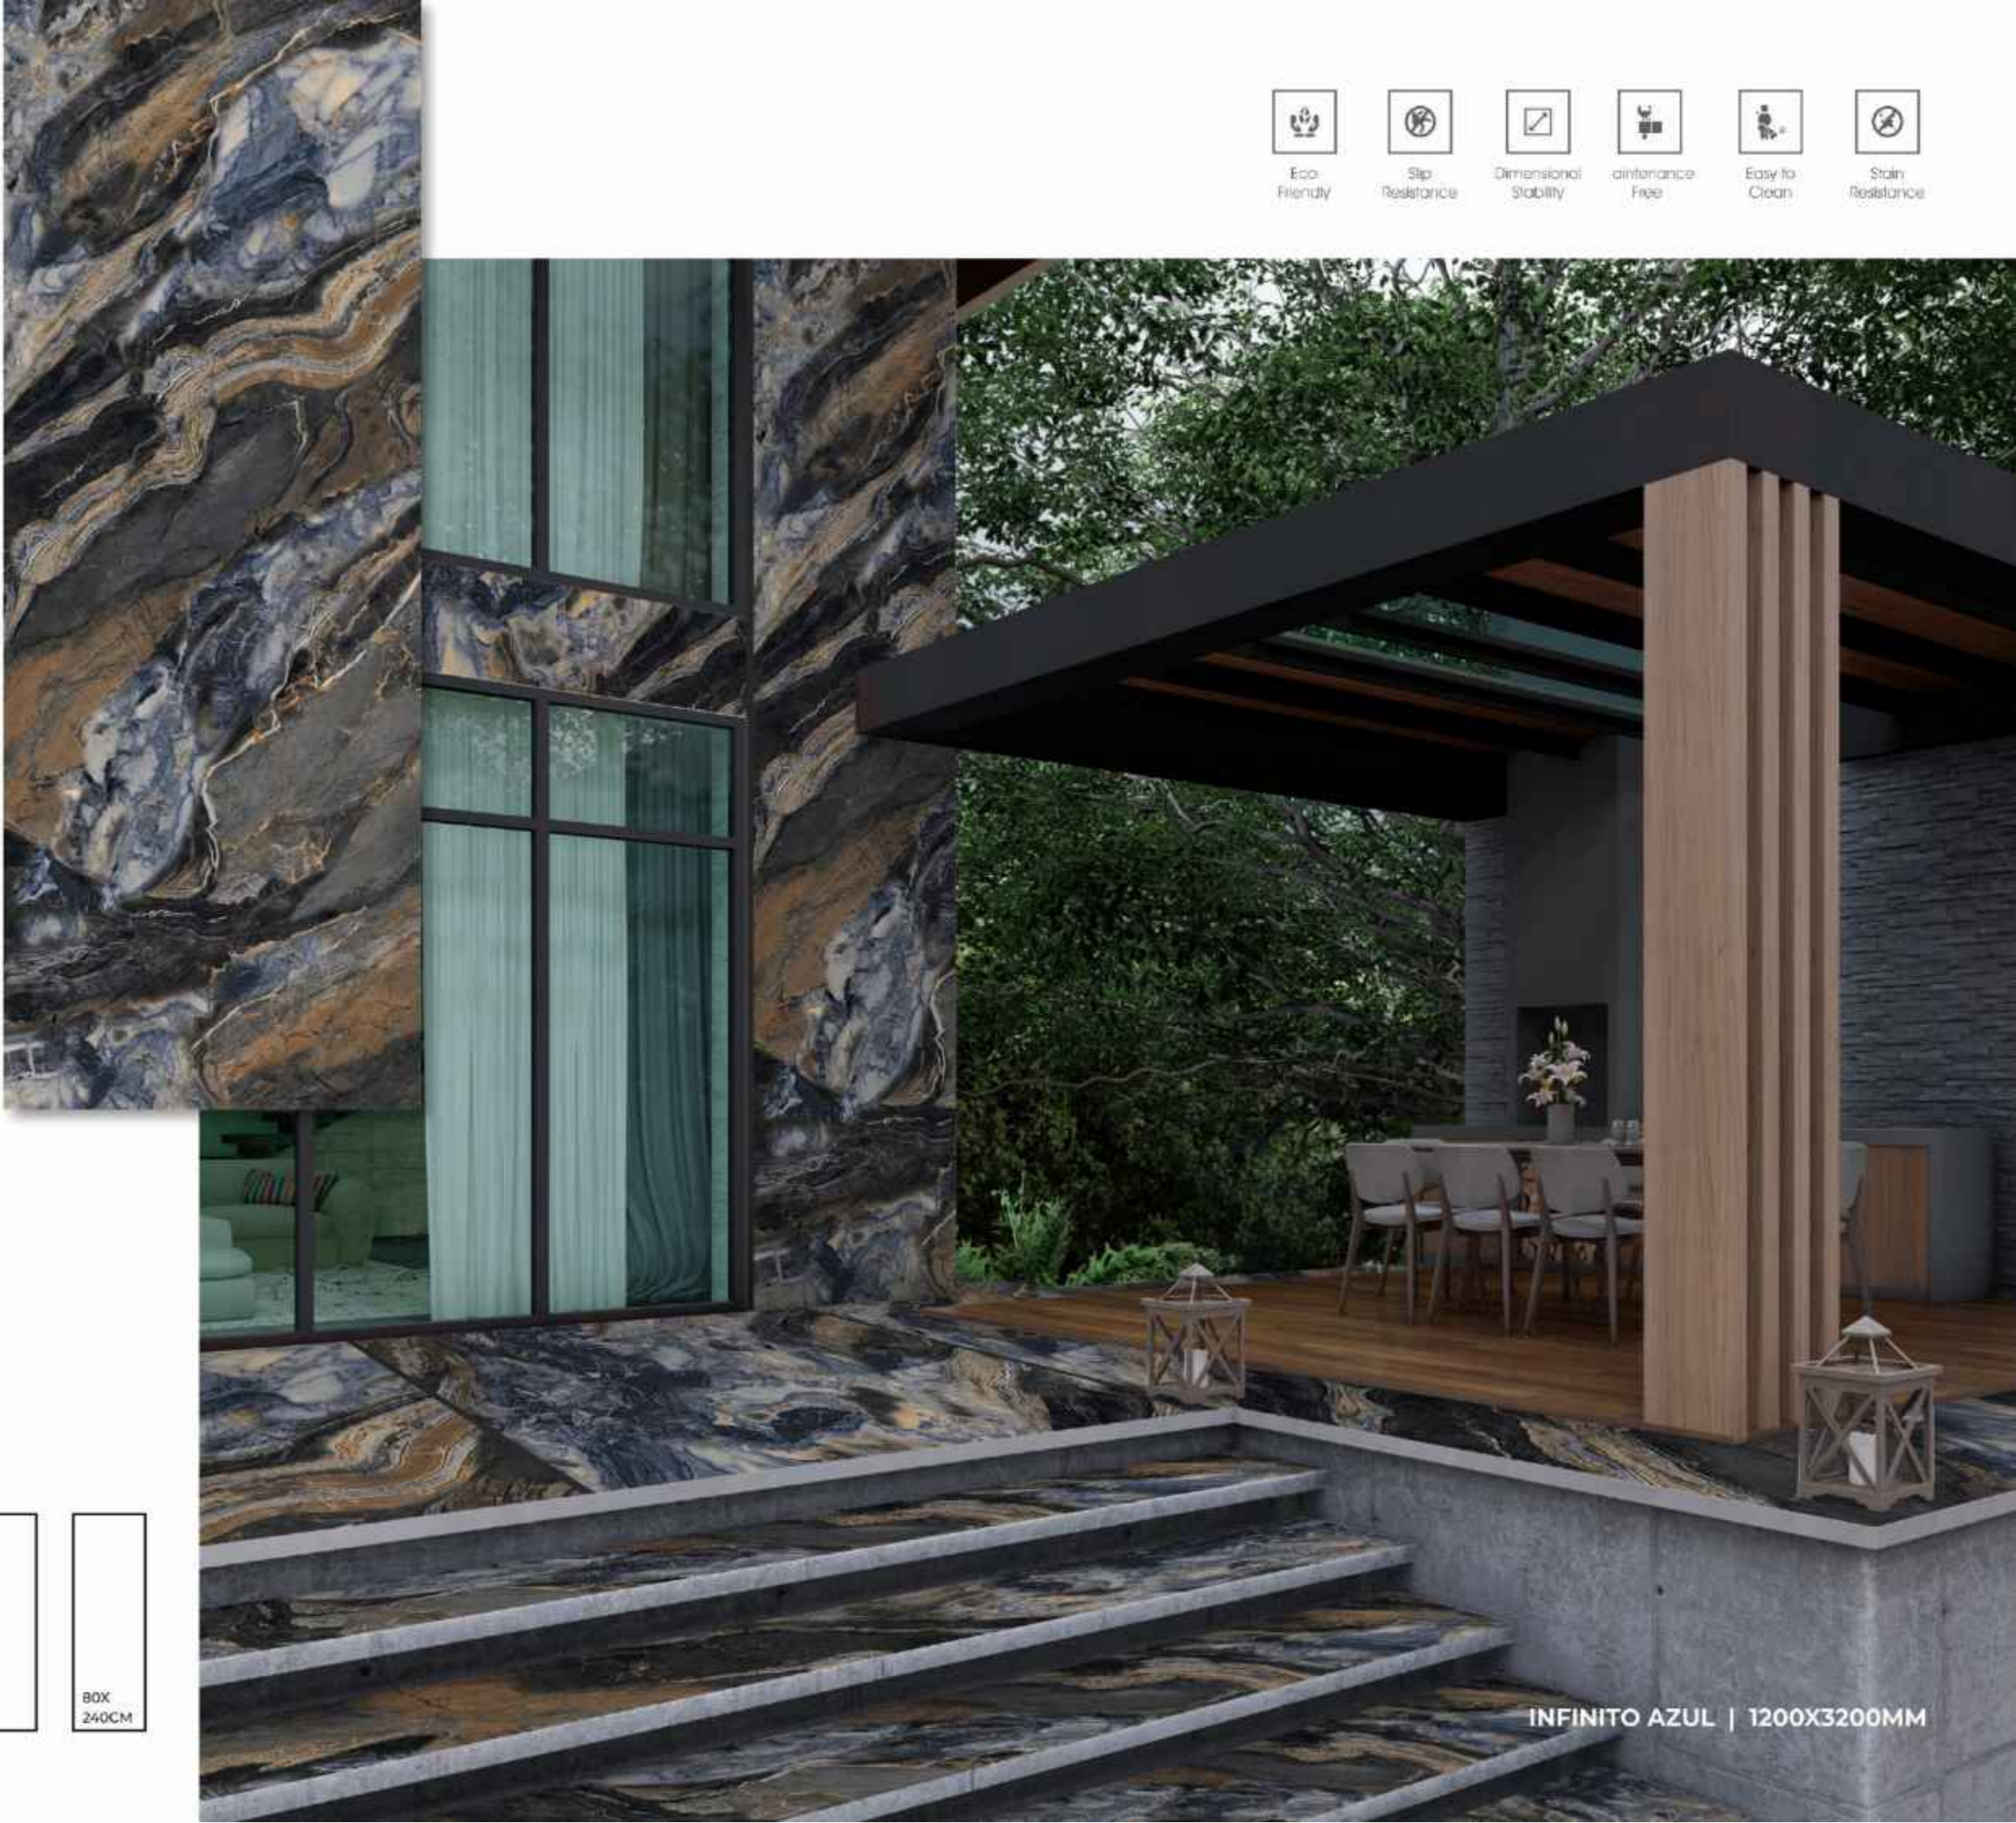

- Eco-Friendly
- Slip Resistance
- Dimensional Stability
- Maintenance Free
- Easy to Clean
- Stain Resistance

INFINITO AZUL

FINISHES.
GLOSSY | MATT | CARVING

SIZES.
1200X3200MM | 800X3200MM
1200X2800MM | 1200X2400MM
800X2400MM

RANDOM.
02

INFINITO AZUL | 1200X3200MM