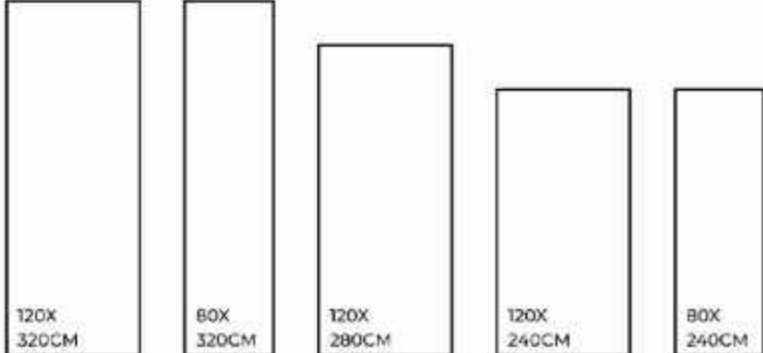

- Eco-Friendly
- Slip Resistance
- Dimensional Stability
- Maintenance Free
- Easy to Clean
- Stain Resistance

**ELECTRA
BLUE**

FINISHES.
GLOSSY | MATT | CARVING

SIZES.
1200X3200MM | 800X3200MM
1200X2800MM | 1200X2400MM
800X2400MM

RANDOM.
02

ELECTRA BLUE | 1200X3200MM