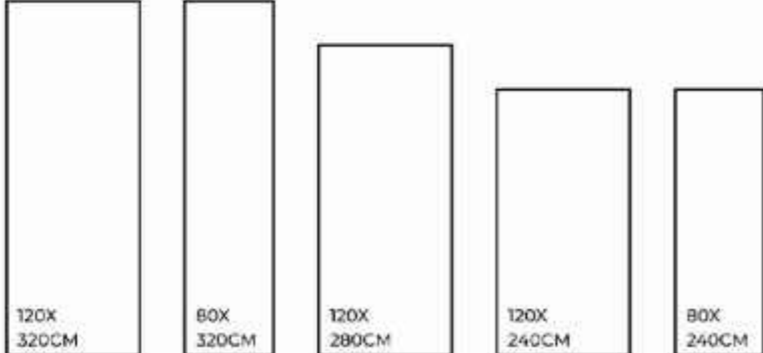

- Eco-Friendly
- Slip Resistance
- Dimensional Stability
- Maintenance Free
- Easy to Clean
- Stain Resistance

STATUARIO UNICO

FINISHES.
GLOSSY | MATT | CARVING

SIZES.
1200X3200MM | 800X3200MM
1200X2800MM | 1200X2400MM
800X2400MM

RANDOM.
02

STATUARIO UNICO | 1200X3200MM