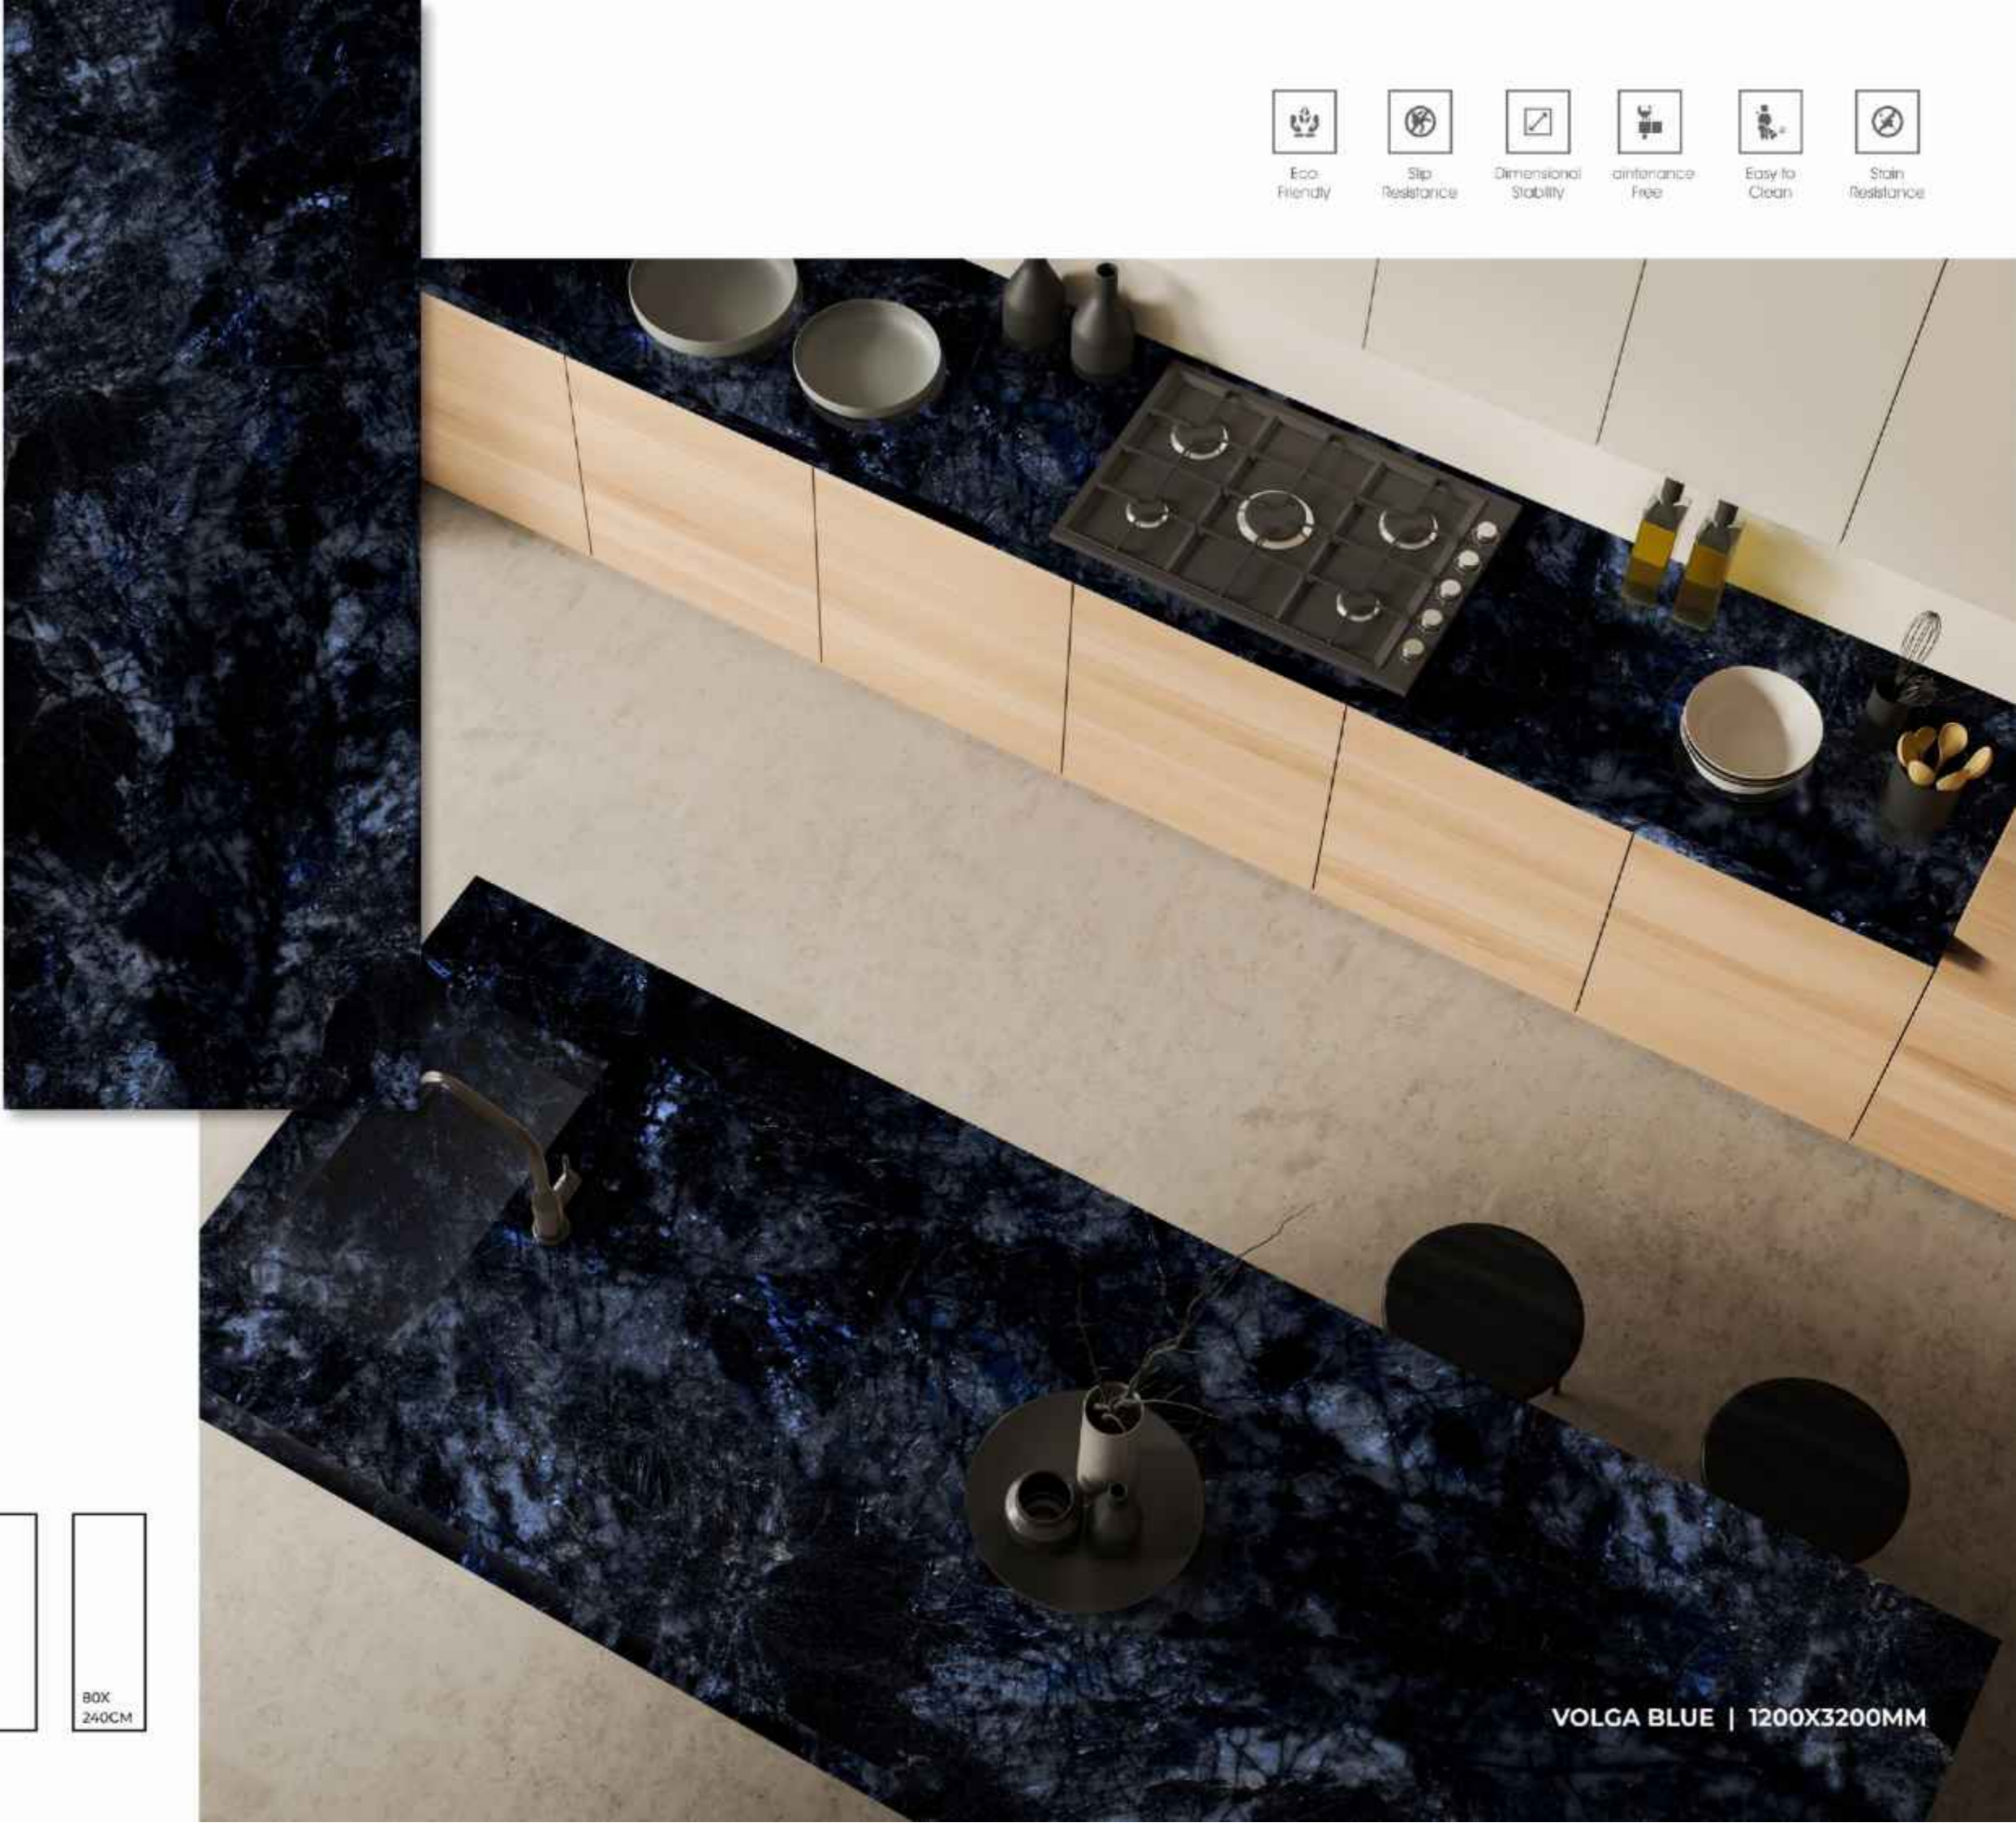

**VOLGA
BLUE**

FINISHES.
GLOSSY | MATT | CARVING

SIZES.
1200X3200MM | 800X3200MM
1200X2800MM | 1200X2400MM
800X2400MM

RANDOM.
02

VOLGA BLUE | 1200X3200MM

-  Eco-Friendly
-  Slip Resistance
-  Dimensional Stability
-  Maintenance Free
-  Easy to Clean
-  Stain Resistance