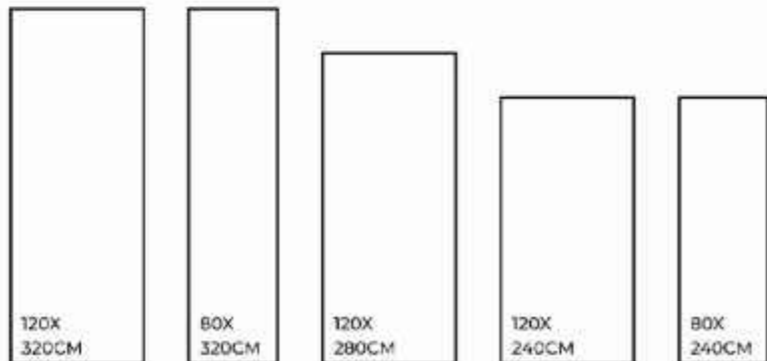

**BEACON
BLACK**

FINISHES.
GLOSSY | MATT | CARVING

SIZES.
1200X3200MM | 800X3200MM
1200X2800MM | 1200X2400MM
800X2400MM

RANDOM.

02

BEACON BLACK | 1200X3200MM

-  Eco-Friendly
-  Slip Resistance
-  Dimensional Stability
-  Stain Resistance
-  Easy to Clean
-  Maintenance Free

**PALLISANDRO
WHITIE**

FINISHES.
GLOSSY | MATT | CARVING

SIZES.
1200X3200MM | 800X3200MM
1200X2800MM | 1200X2400MM
800X2400MM

RANDOM.
03

Eco-Friendly

Slip Resistance

Dimensional Stability

Abrasion Free

Easy to Clean

Stain Resistance

**SPIDER
GOLD**

FINISHES.
GLOSSY | MATT | CARVING

SIZES.
1200X3200MM | 800X3200MM
1200X2800MM | 1200X2400MM
800X2400MM

RANDOM.
02

-  Eco-Friendly
-  Slip Resistance
-  Dimensional Stability
-  Maintenance Free
-  Easy to Clean
-  Stain Resistance

**BIXBITE
GREY**

FINISHES.
GLOSSY | MATT | CARVING

SIZES.
1200X3200MM | 800X3200MM
1200X2800MM | 1200X2400MM
800X2400MM

RANDOM.
02

-  Eco-Friendly
-  Slip Resistance
-  Dimensional Stability
-  Maintenance Free
-  Easy to Clean
-  Stain Resistance