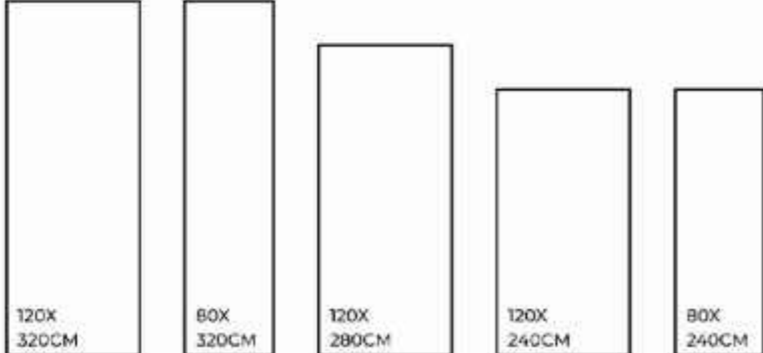

- Eco-Friendly
- Slip Resistance
- Dimensional Stability
- Maintenance Free
- Easy to Clean
- Stain Resistance

**JERICO
CREMA**

FINISHES.
GLOSSY | MATT | CARVING

SIZES.
1200X3200MM | 800X3200MM
1200X2800MM | 1200X2400MM
800X2400MM

RANDOM.
03

JERICO CREMA | 1200X3200MM