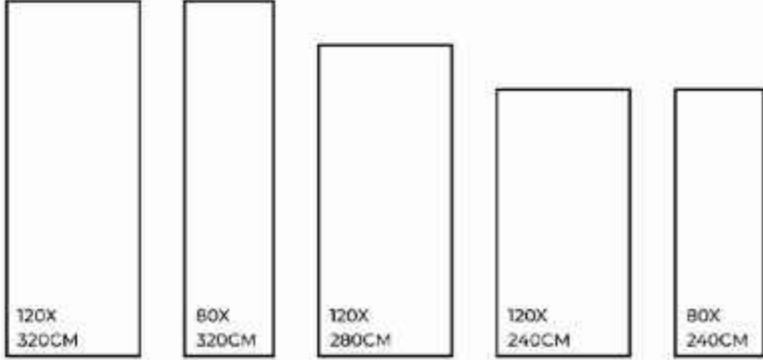

- Eco-Friendly
- Slip Resistance
- Dimensional Stability
- Maintenance Free
- Easy to Clean
- Stain Resistance

**BRECCIA
BEIGE**

FINISHES.
GLOSSY | MATT | CARVING

SIZES.
1200X3200MM | 800X3200MM
1200X2800MM | 1200X2400MM
800X2400MM

RANDOM.
03

BRECCIA BEIGE | 1200X3200MM