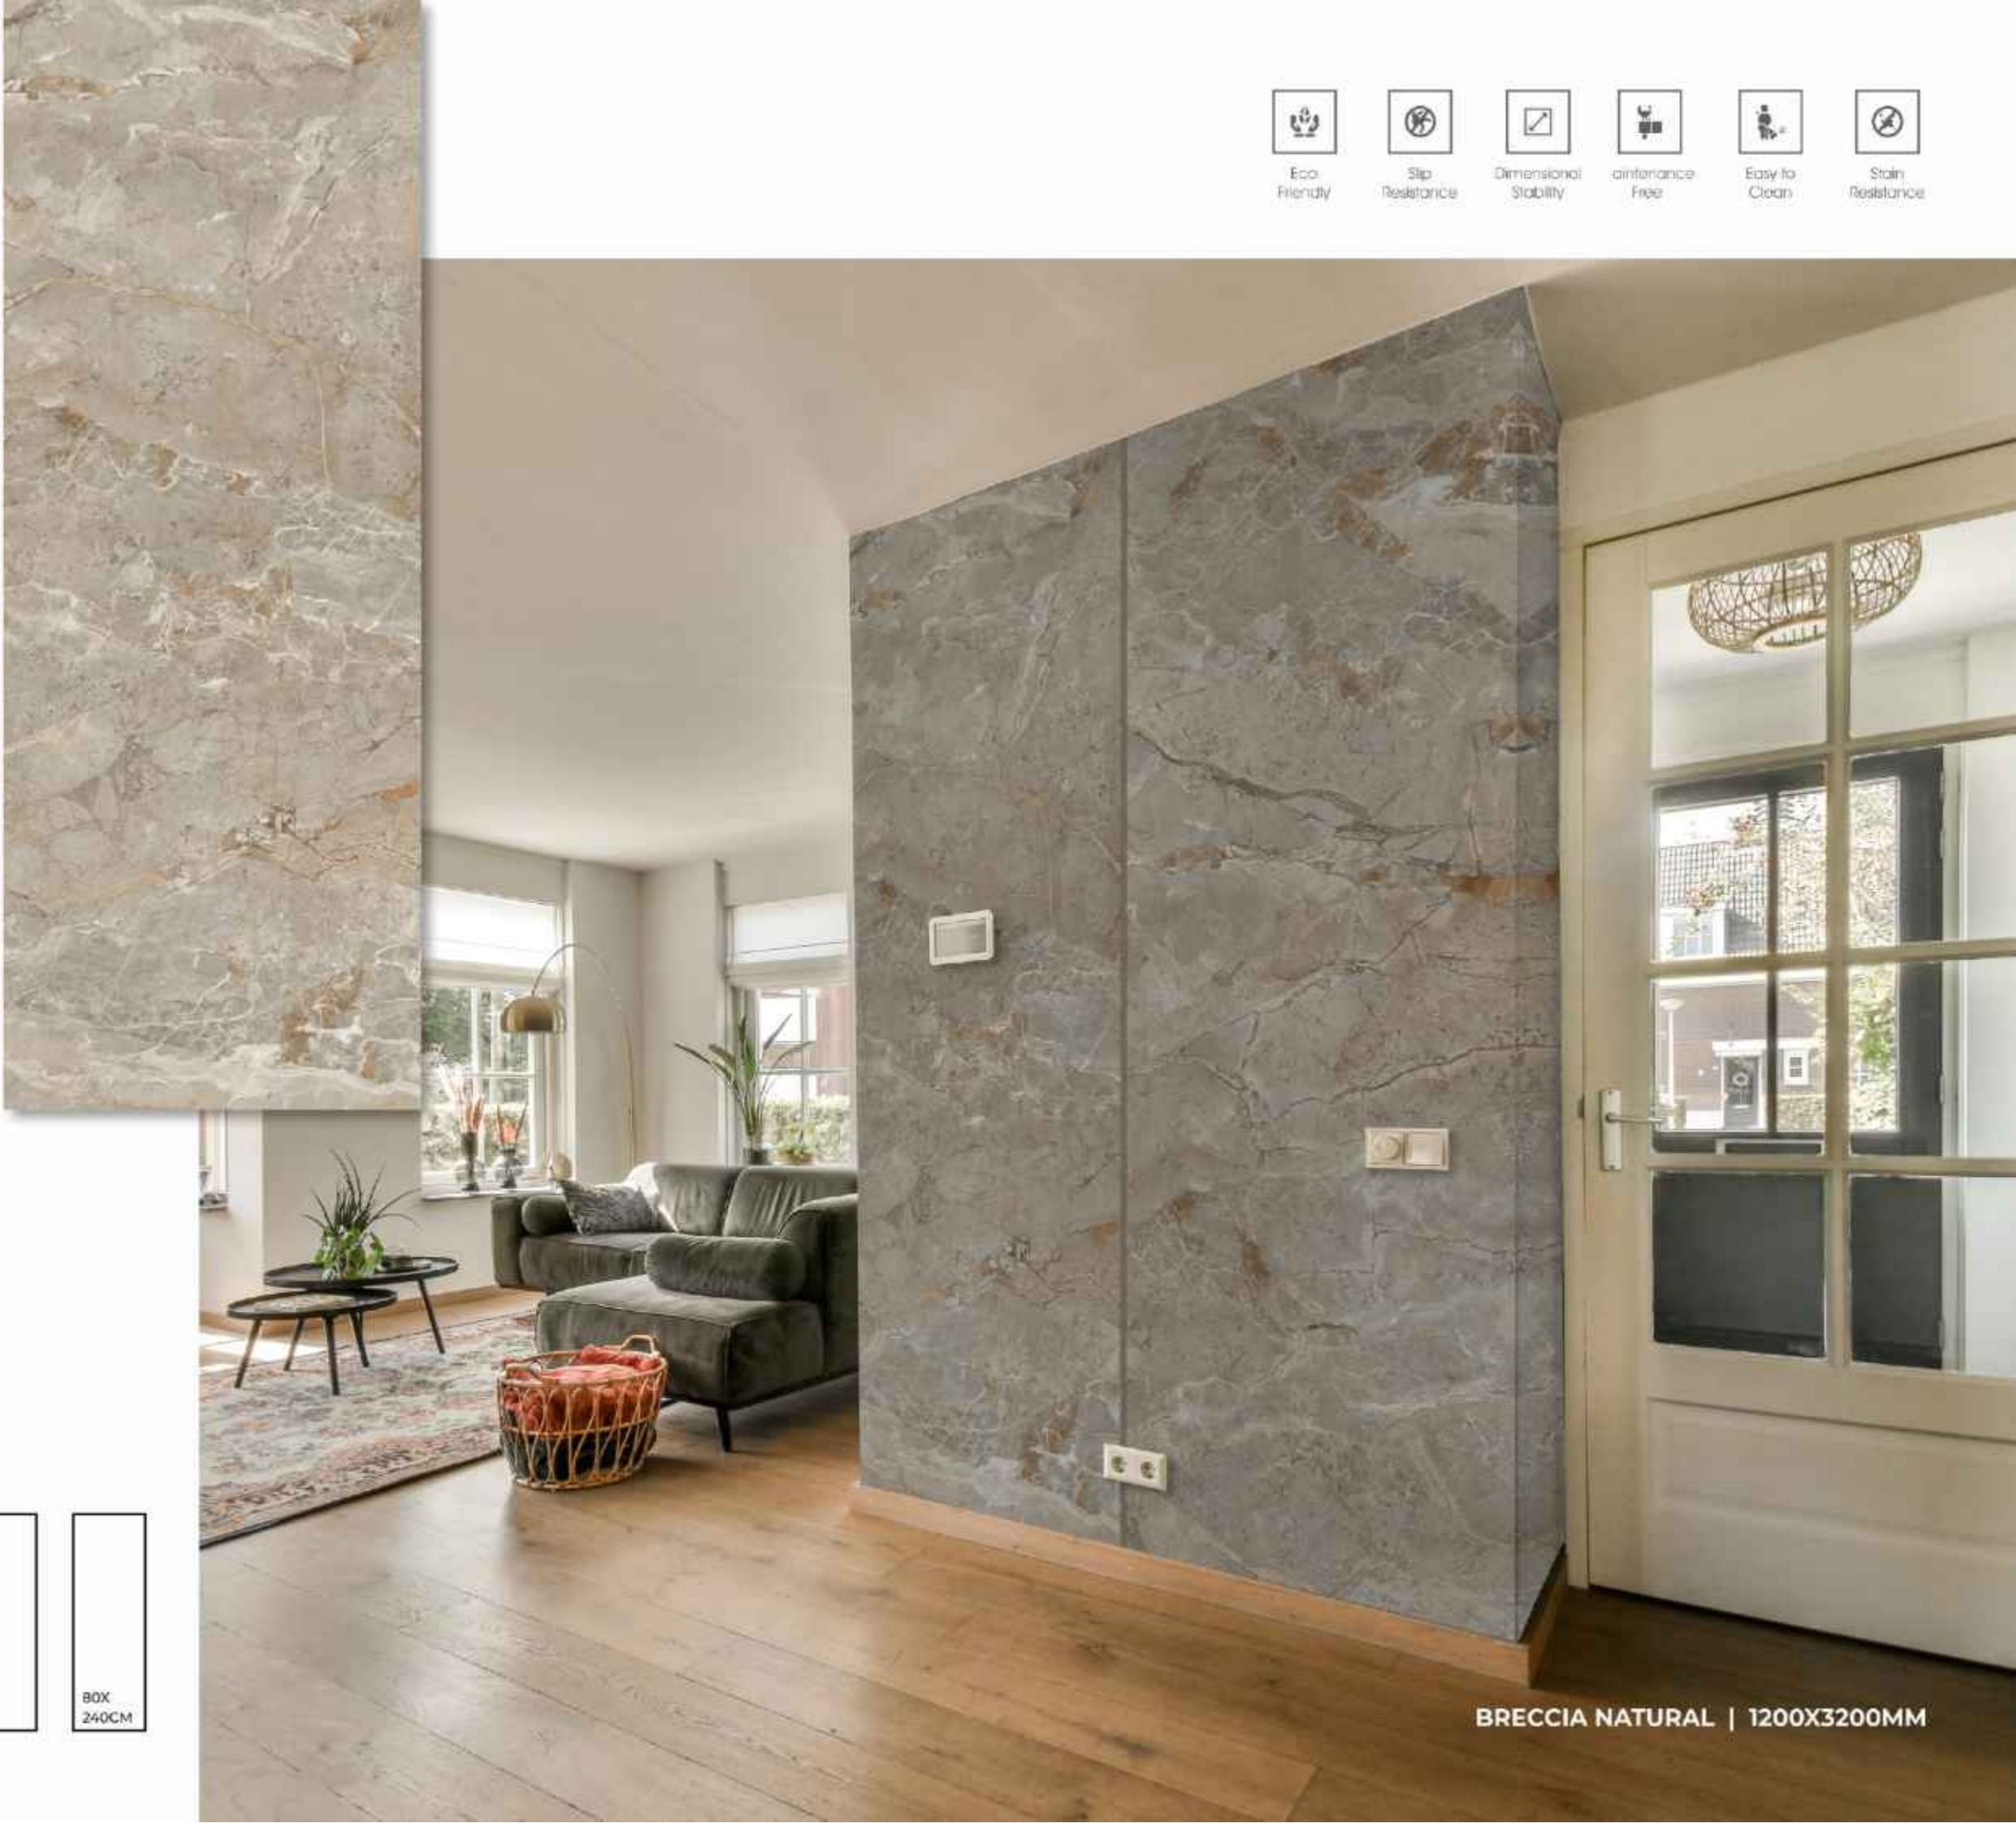

- Eco-Friendly
- Slip Resistance
- Dimensional Stability
- Maintenance Free
- Easy to Clean
- Stain Resistance

**BRECCIA
NATURAL**

FINISHES.
GLOSSY | MATT | CARVING

SIZES.
1200X3200MM | 800X3200MM
1200X2800MM | 1200X2400MM
800X2400MM

RANDOM.
02

BRECCIA NATURAL | 1200X3200MM