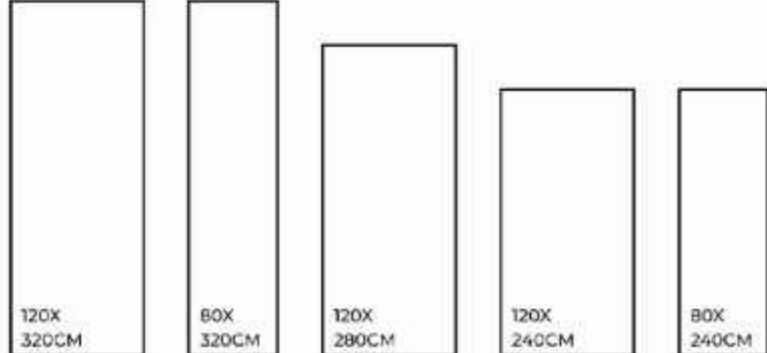

- Eco-Friendly
- Slip Resistance
- Dimensional Stability
- Maintenance Free
- Easy to Clean
- Stain Resistance

**VOLGA
BLUE**

FINISHES.
GLOSSY | MATT | CARVING

SIZES.
1200X3200MM | 800X3200MM
1200X2800MM | 1200X2400MM
800X2400MM

RANDOM.
02

VOLGA BLUE | 1200X3200MM