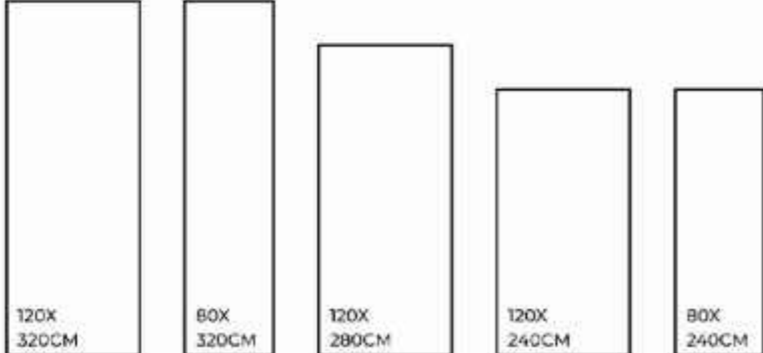

RANDOM.
03

ORO BIANCO | 1200X3200MM

Eco-Friendly

Slip Resistance

Dimensional Stability

Abrasion Free

Easy to Clean

Stain Resistance

**BEACON
BLACK**

FINISHES.
GLOSSY | MATT | CARVING

SIZES.
1200X3200MM | 800X3200MM
1200X2800MM | 1200X2400MM
800X2400MM

RANDOM.

02

BEACON BLACK | 1200X3200MM

-  Eco-Friendly
-  Slip Resistance
-  Dimensional Stability
-  Stain Resistance
-  Easy to Clean
-  Maintenance Free