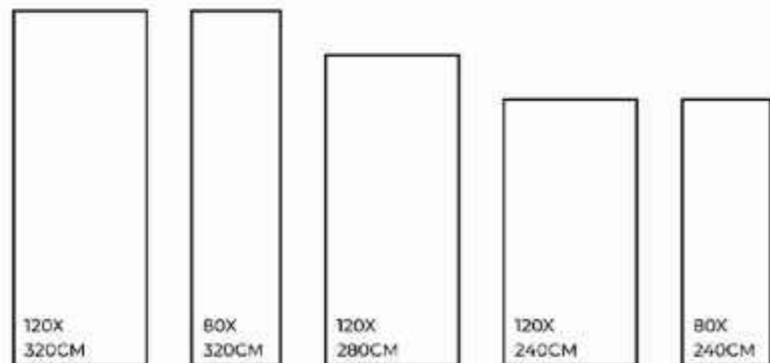

- Eco-Friendly
- Slip Resistance
- Dimensional Stability
- Maintenance Free
- Easy to Clean
- Stain Resistance

**MATALIX
BLUE**

FINISHES.
GLOSSY | MATT | CARVING

SIZES.
1200X3200MM | 800X3200MM
1200X2800MM | 1200X2400MM
800X2400MM

RANDOM.

02

MATALIX-BLUE | 1200X3200MM