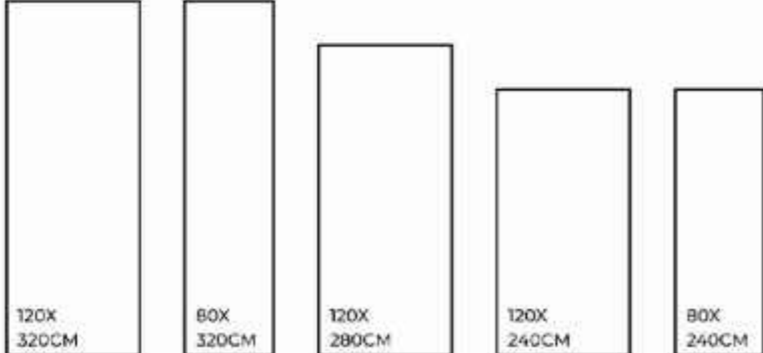

- Eco-Friendly
- Slip Resistance
- Dimensional Stability
- Maintenance Free
- Easy to Clean
- Stain Resistance

**BRECCIA
NATURAL**

FINISHES.
GLOSSY | MATT | CARVING

SIZES.
1200X3200MM | 800X3200MM
1200X2800MM | 1200X2400MM
800X2400MM

RANDOM.
02

BRECCIA NATURAL | 1200X3200MM