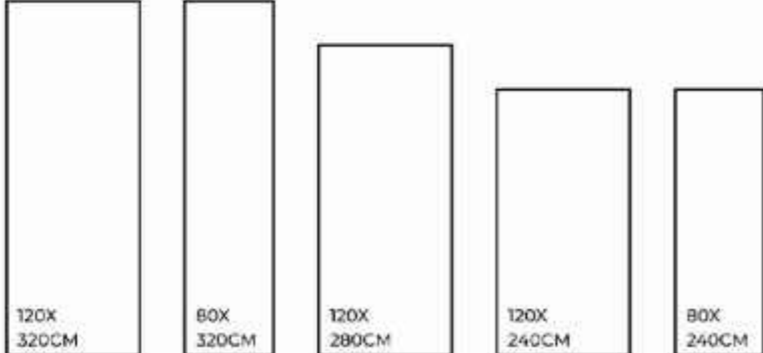

- Eco-Friendly
- Slip Resistance
- Dimensional Stability
- Maintenance Free
- Easy to Clean
- Stain Resistance

**COLONIAL
BLACK**

FINISHES.
GLOSSY | MATT | CARVING

SIZES.
1200X3200MM | 800X3200MM
1200X2800MM | 1200X2400MM
800X2400MM

RANDOM.
03

COLONIAL BLACK | 1200X3200MM