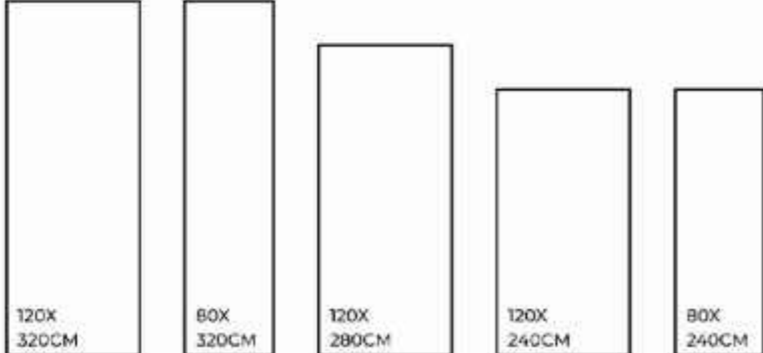

**STATUARIO
ALTISSIMO**

FINISHES.
GLOSSY | MATT | CARVING

SIZES.
1200X3200MM | 800X3200MM
1200X2800MM | 1200X2400MM
800X2400MM

RANDOM.
02

STATUARIO ALTISSIMO | 1200X3200MM

-  Eco-Friendly
-  Slip Resistance
-  Dimensional Stability
-  Maintenance Free
-  Easy to Clean
-  Stain Resistance

**STATUARIO
BRAZILIAN**

FINISHES.
GLOSSY | MATT | CARVING

SIZES.
1200X3200MM | 800X3200MM
1200X2800MM | 1200X2400MM
800X2400MM

RANDOM.
02

STATUARIO BRAZILIAN | 1200X3200MM

-  Eco-Friendly
-  Slip Resistance
-  Dimensional Stability
-  Maintenance Free
-  Easy to Clean
-  Stain Resistance