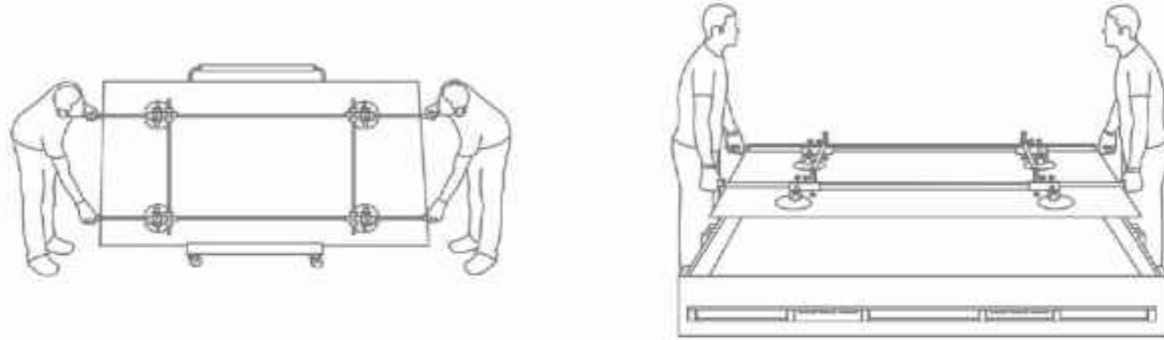

MANUALLY TRANSPORTING IMMODERATE

Only for 1/4" Slabs

MOVING A IMMODERATE TILE