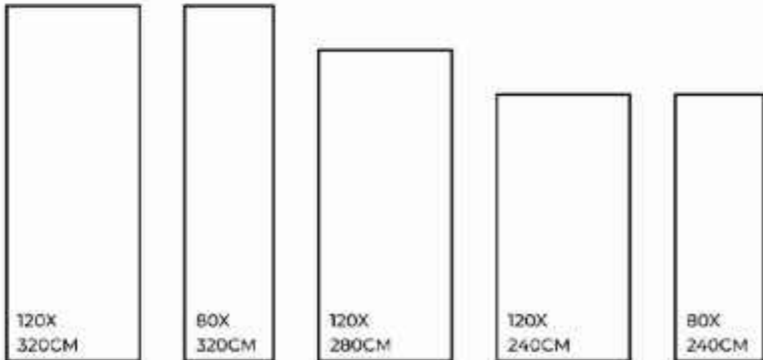

RANDOM.
02

ARMANI GREY | 1200X3200MM

-  Eco-Friendly
-  Slip Resistance
-  Dimensional Stability
-  Maintenance Free
-  Easy to Clean
-  Stain Resistance

**ORO
BIANCO**

FINISHES.
GLOSSY | MATT | CARVING

SIZES.
1200X3200MM | 800X3200MM
1200X2800MM | 1200X2400MM
800X2400MM

RANDOM.
03

ORO BIANCO | 1200X3200MM

Eco-Friendly

Slip Resistance

Dimensional Stability

Abrasion Free

Easy to Clean

Stain Resistance