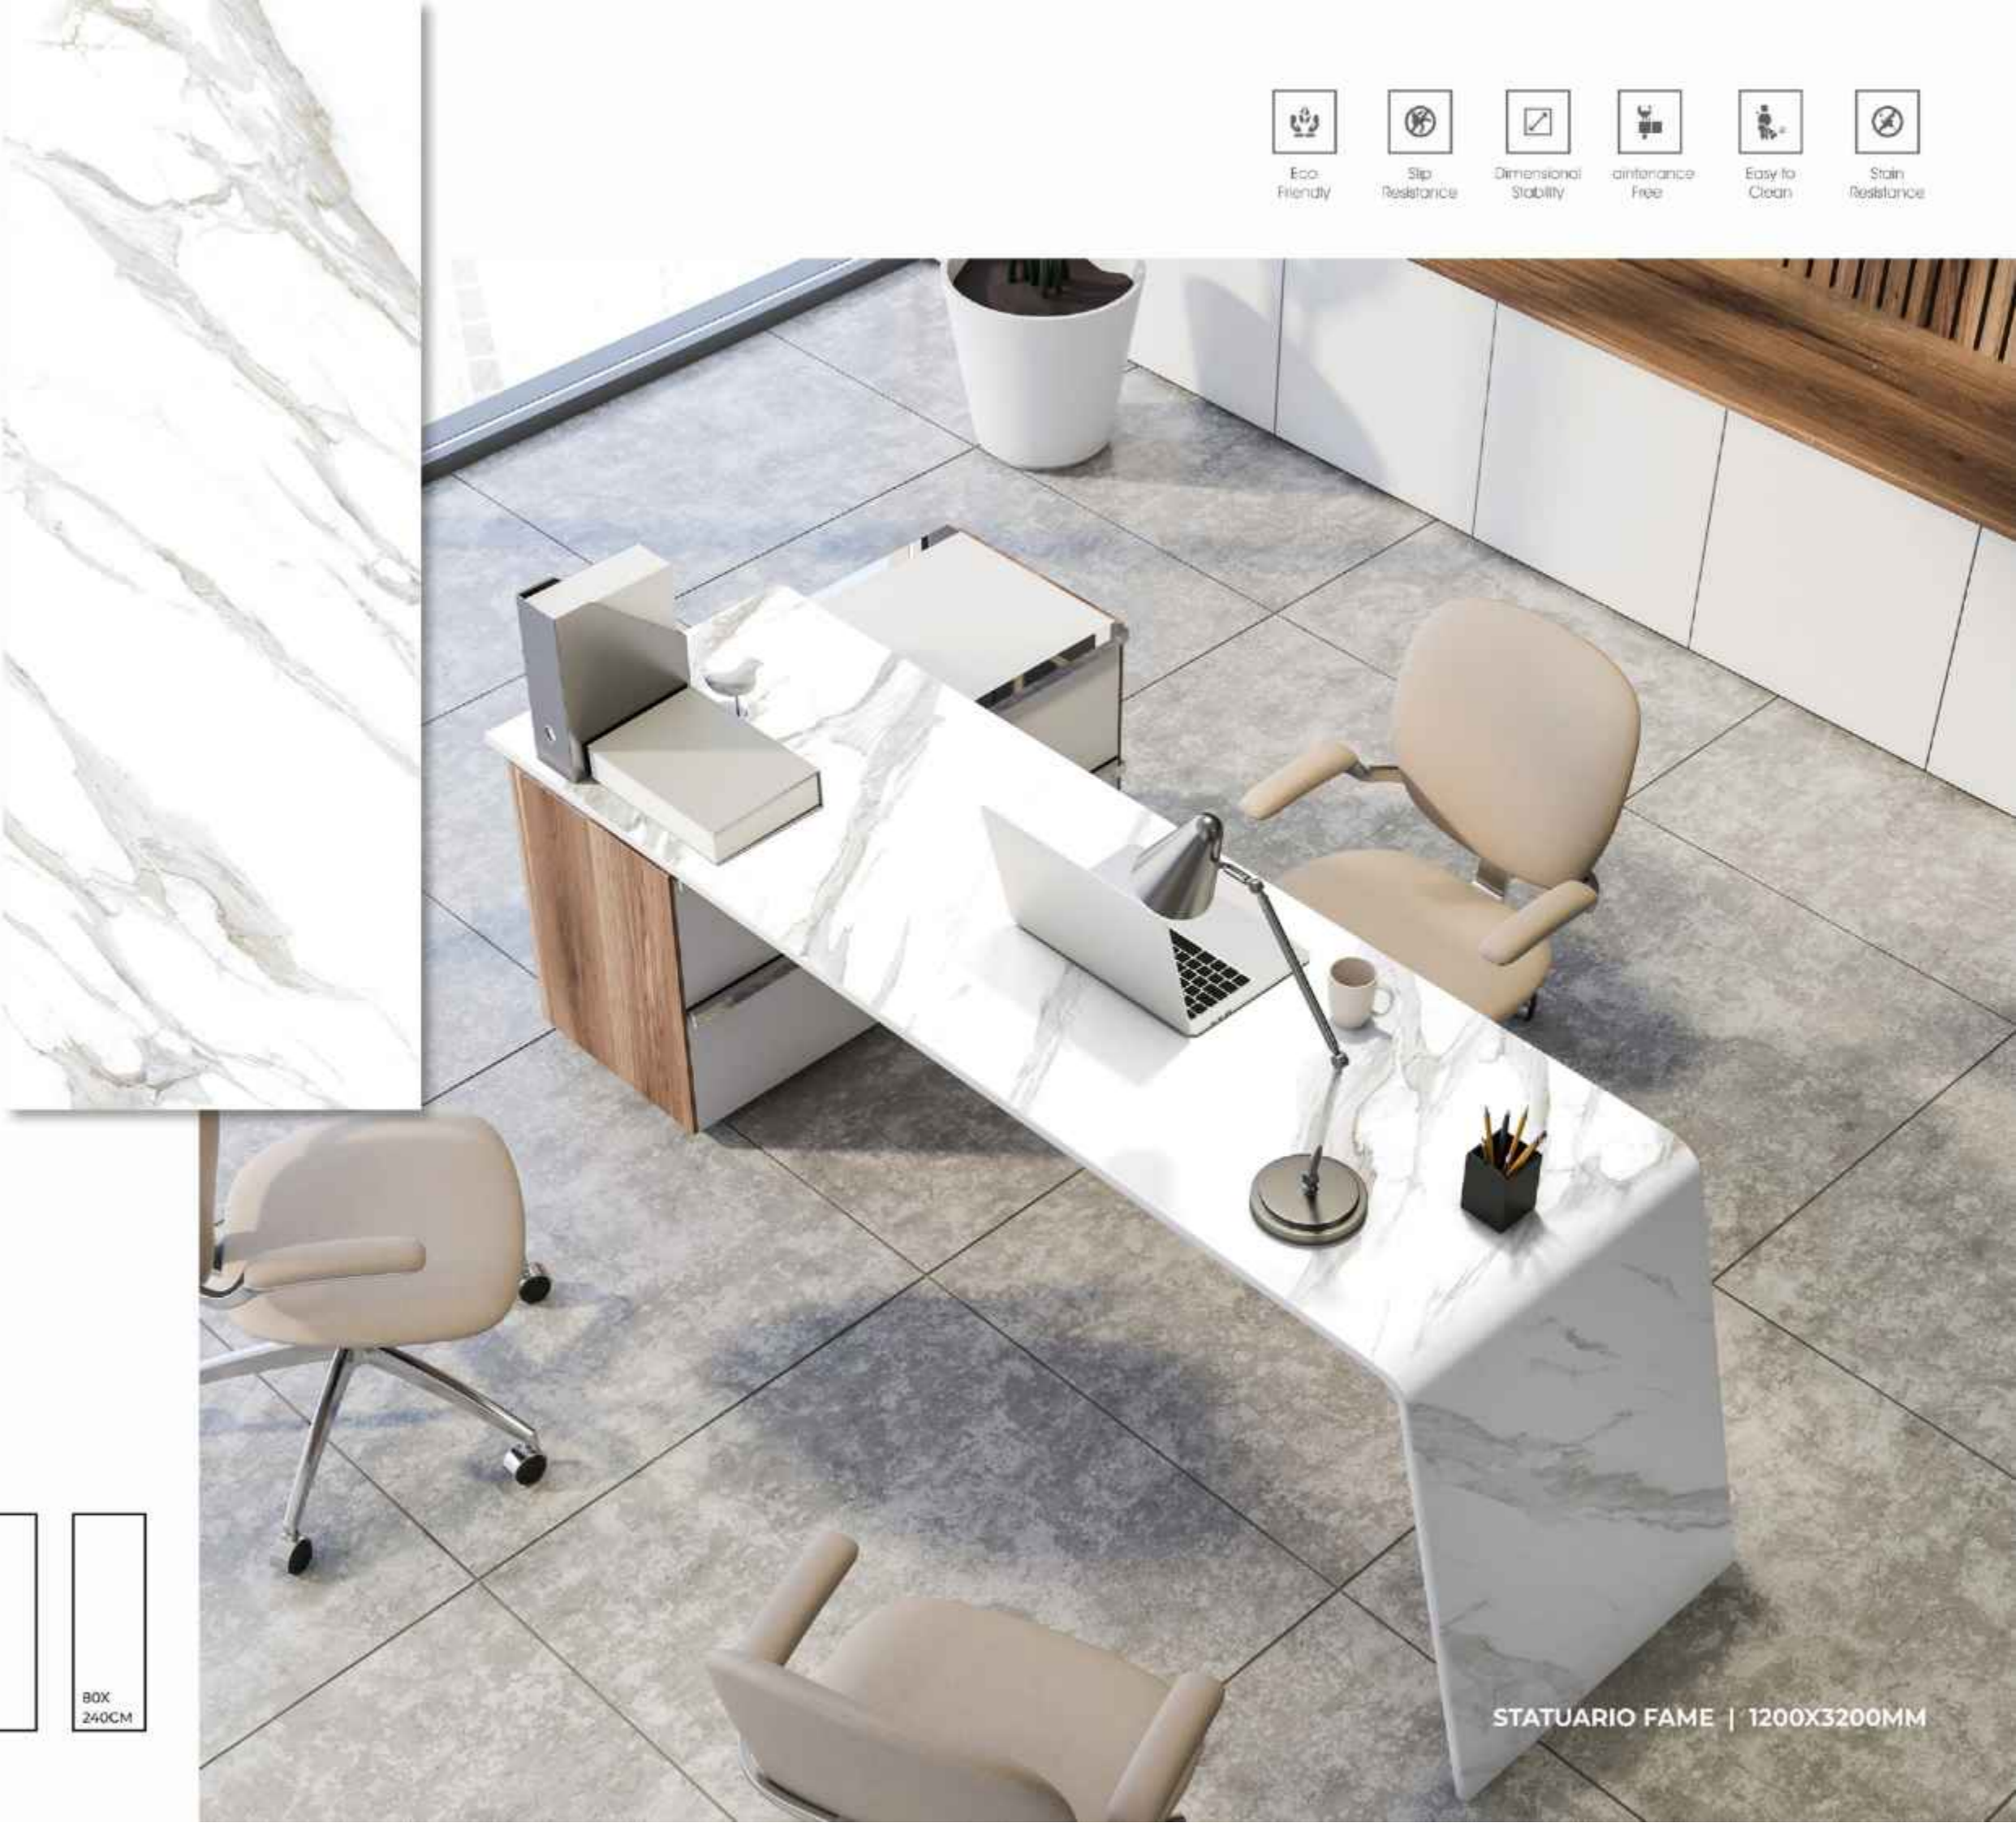

- Eco-Friendly
- Slip Resistance
- Dimensional Stability
- Maintenance Free
- Easy to Clean
- Stain Resistance

**STATUARIO
FAME**

FINISHES.
GLOSSY | MATT | CARVING

SIZES.
1200X3200MM | 800X3200MM
1200X2800MM | 1200X2400MM
800X2400MM

RANDOM.
02

STATUARIO FAME | 1200X3200MM