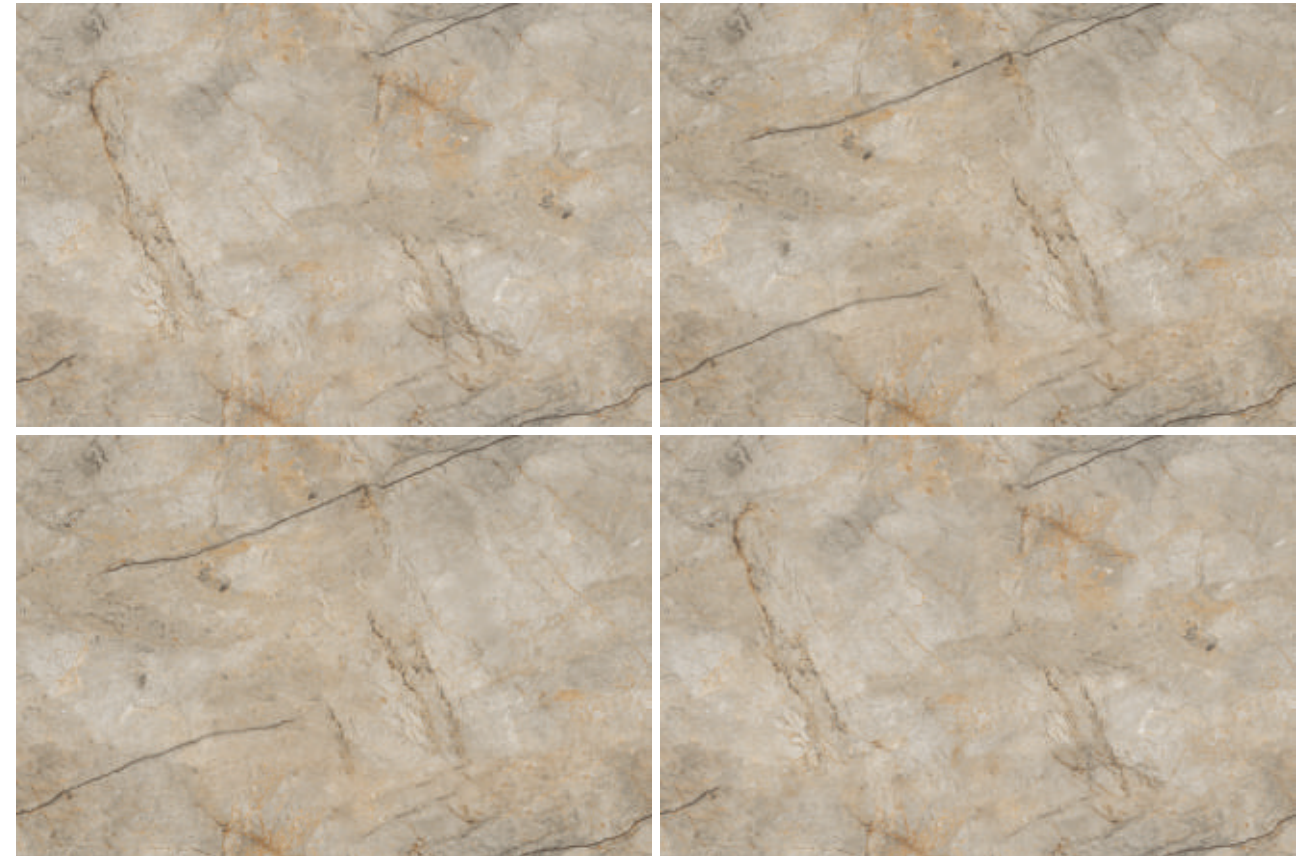

SILVER ROOTS

sparkle

Available Formats
1200x1800x9mm - Natural Body
1200x1800x15mm - Grey Body

Random
02

Flexible
Body

Size
1200x1800MM

Random
Pattern

V3
Variation

Endless