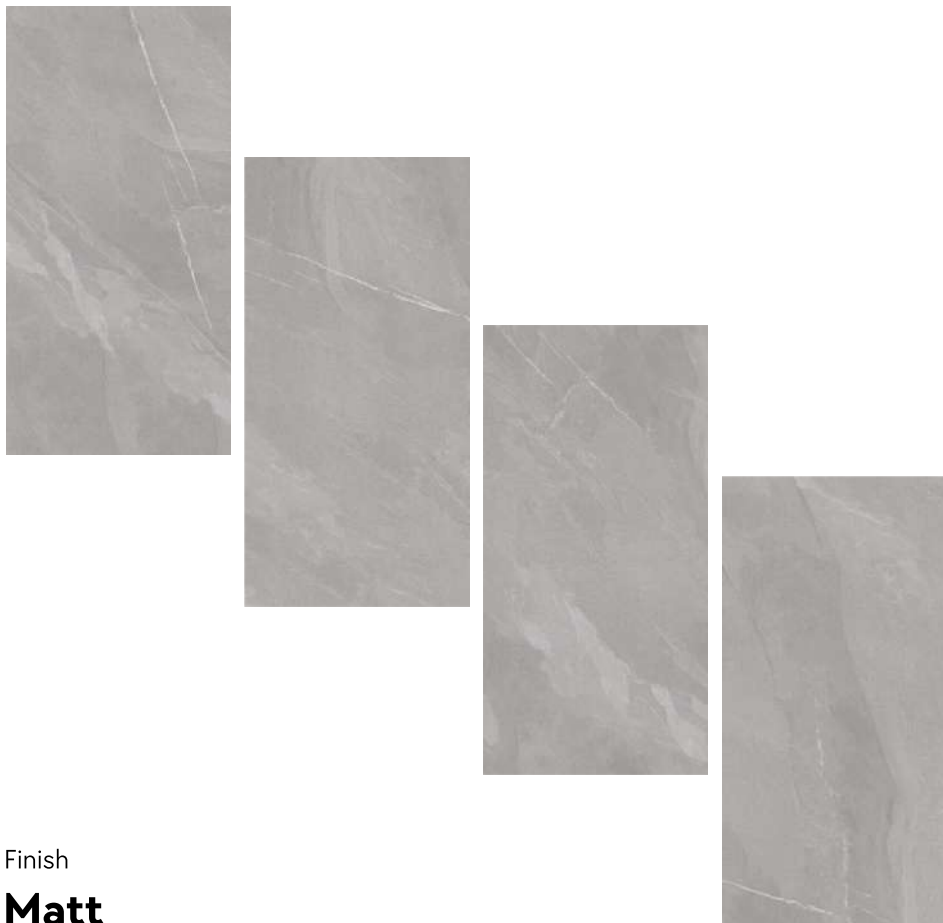

Design

Hilton Light Grey

Size / 600x1200mm | Thickness / 9mm | Random-6

Finish

Matt