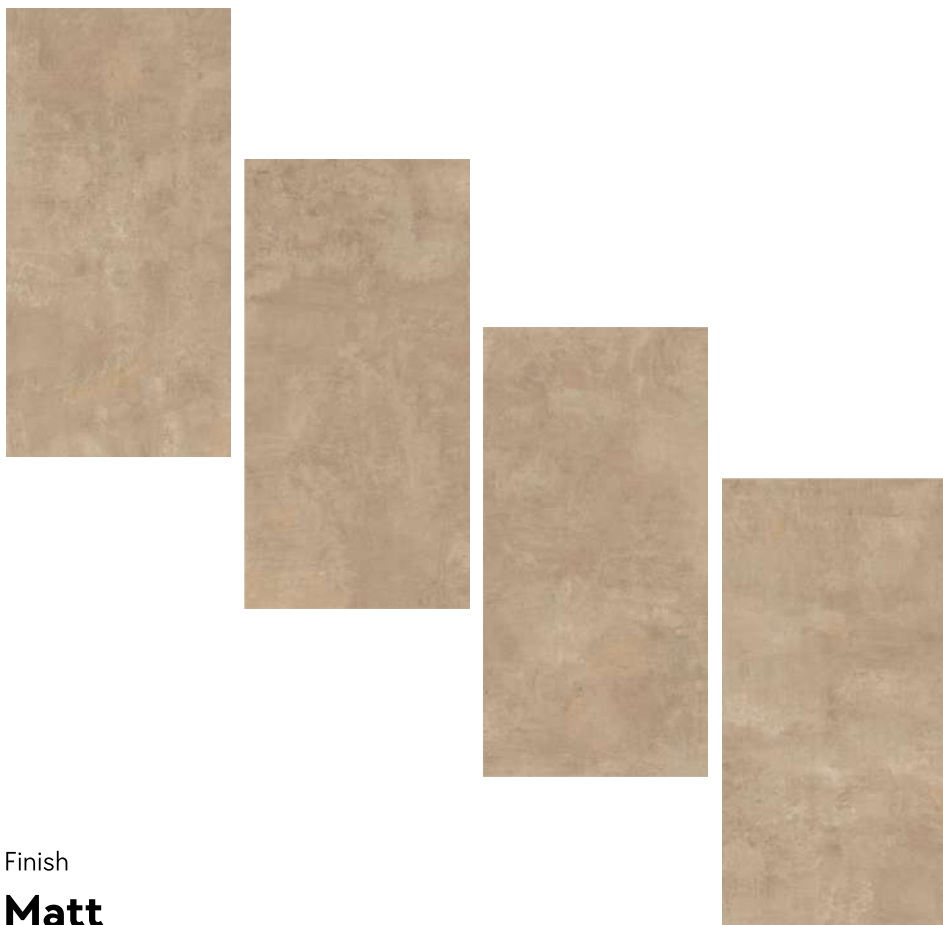

Finish

Matt

Torano Grey

Finish / Matt

Design

Torano Light Brown

Size / 600x1200mm | Thickness / 9mm | Random-4

Finish