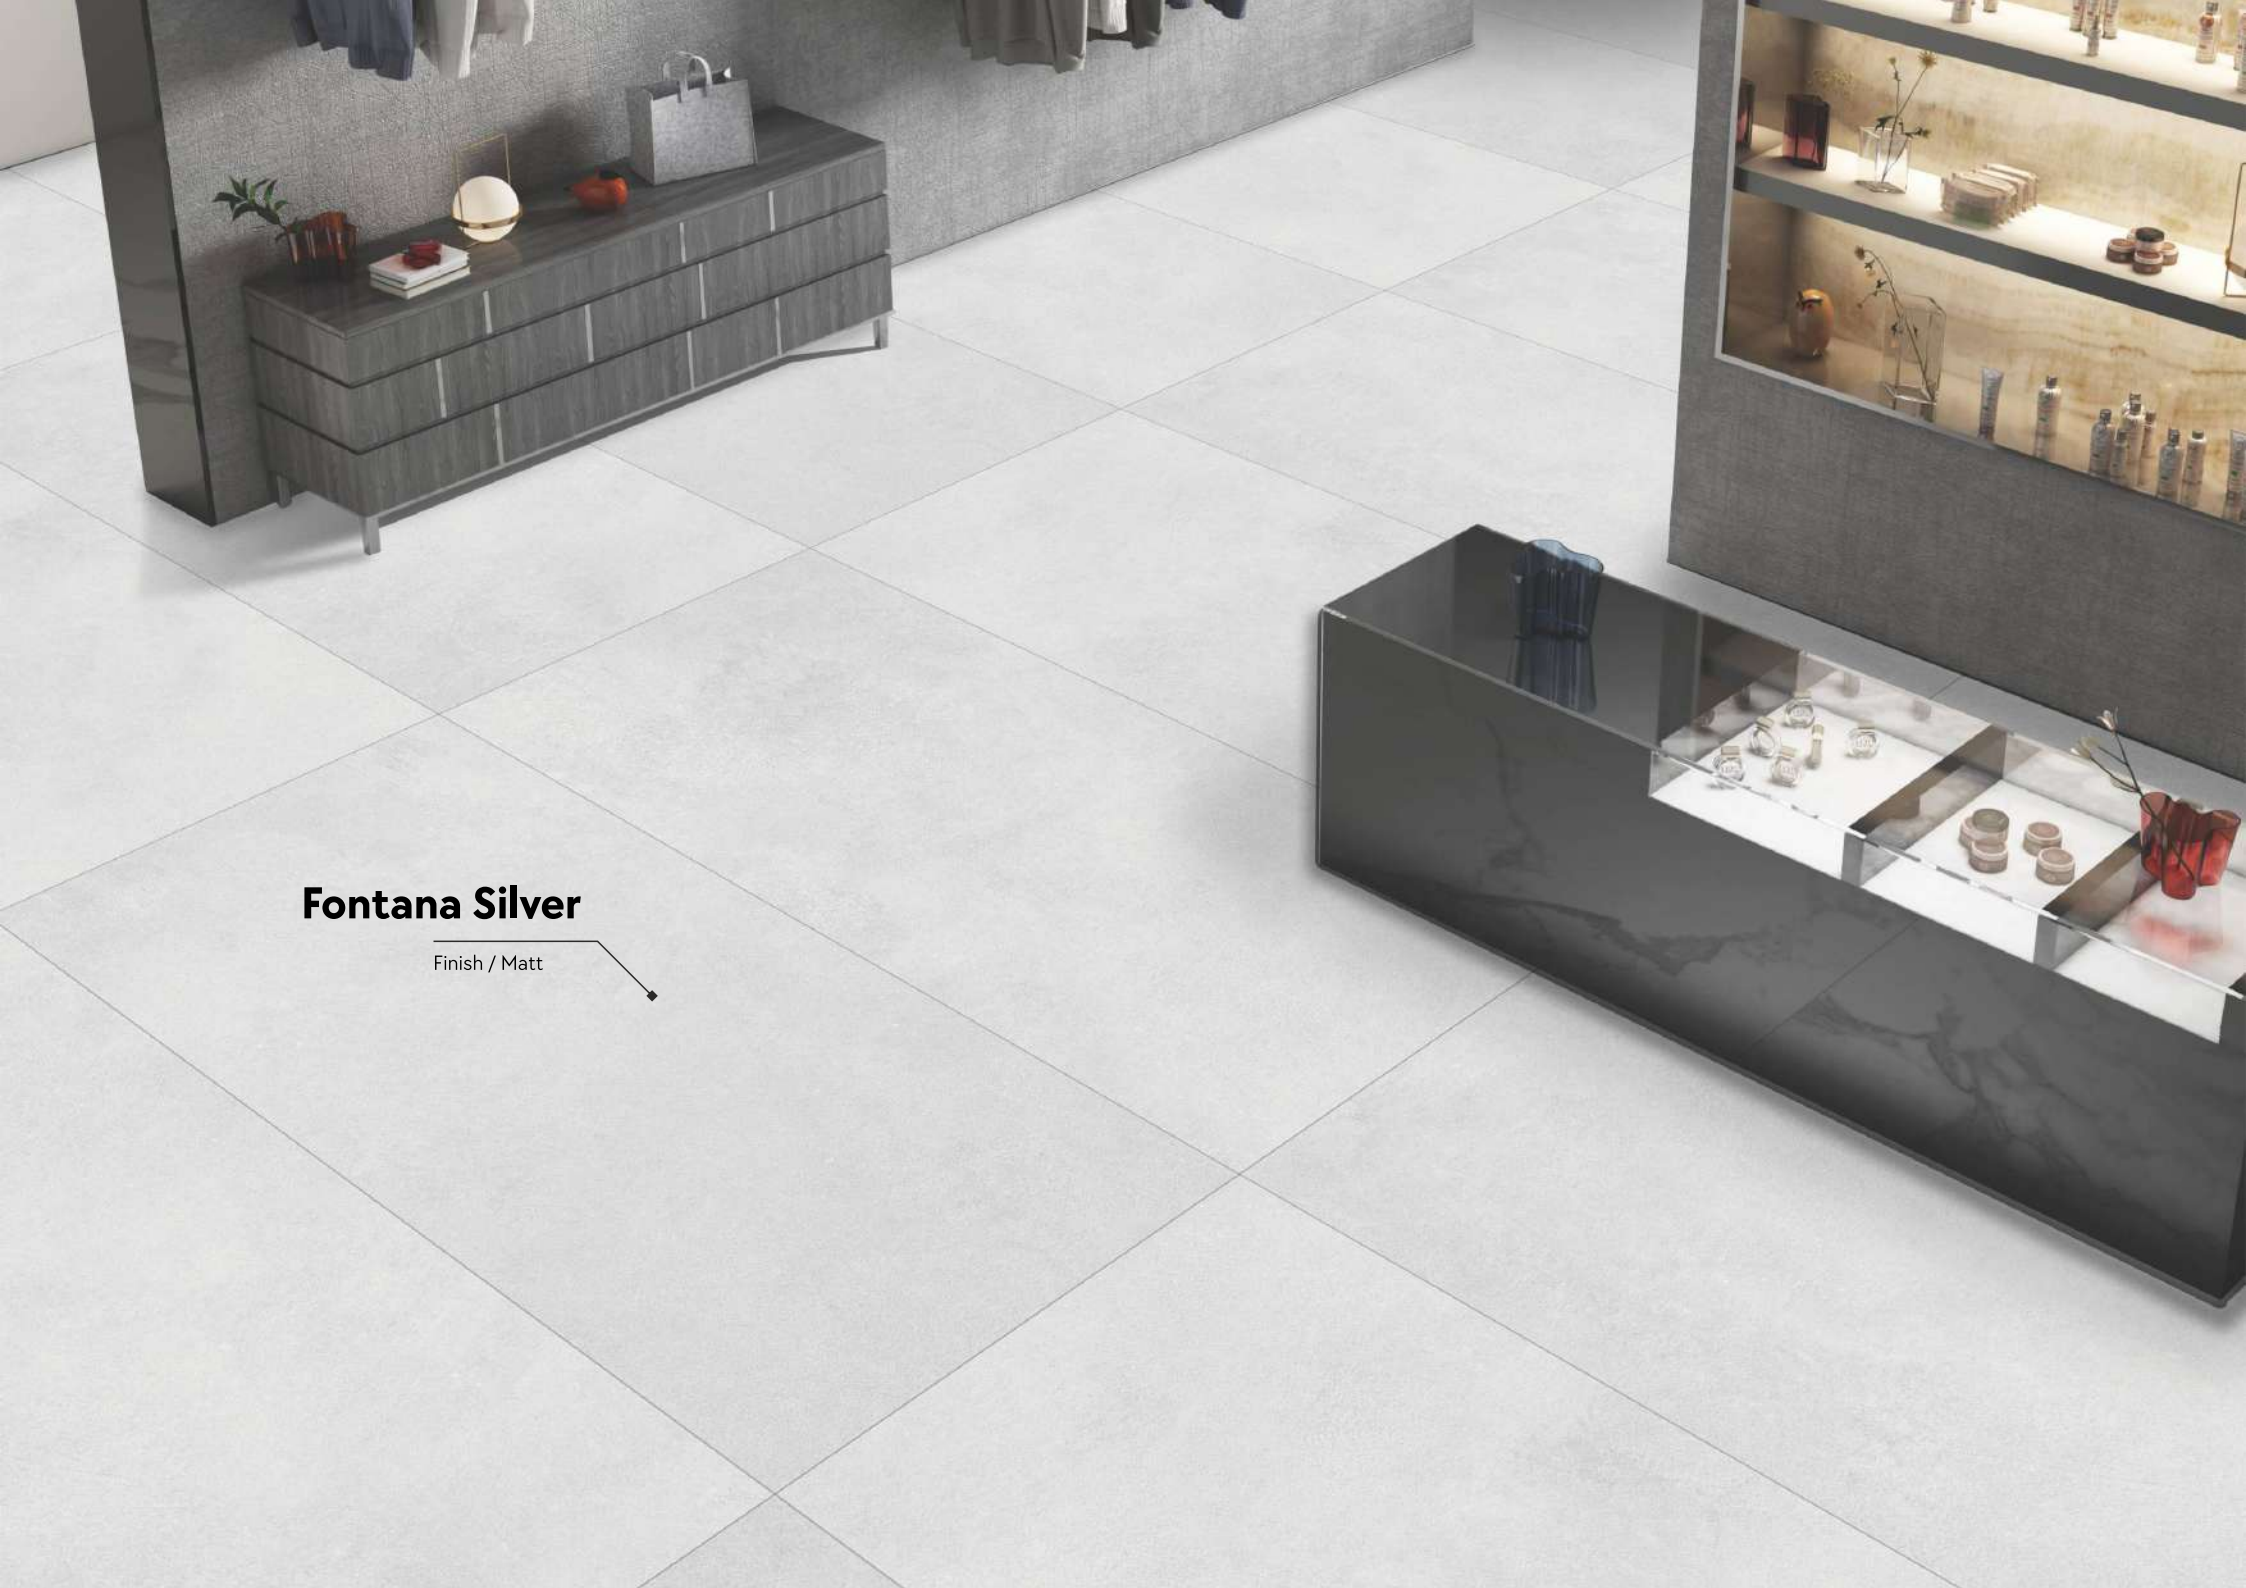

Fontana Silver

Finish / Matt