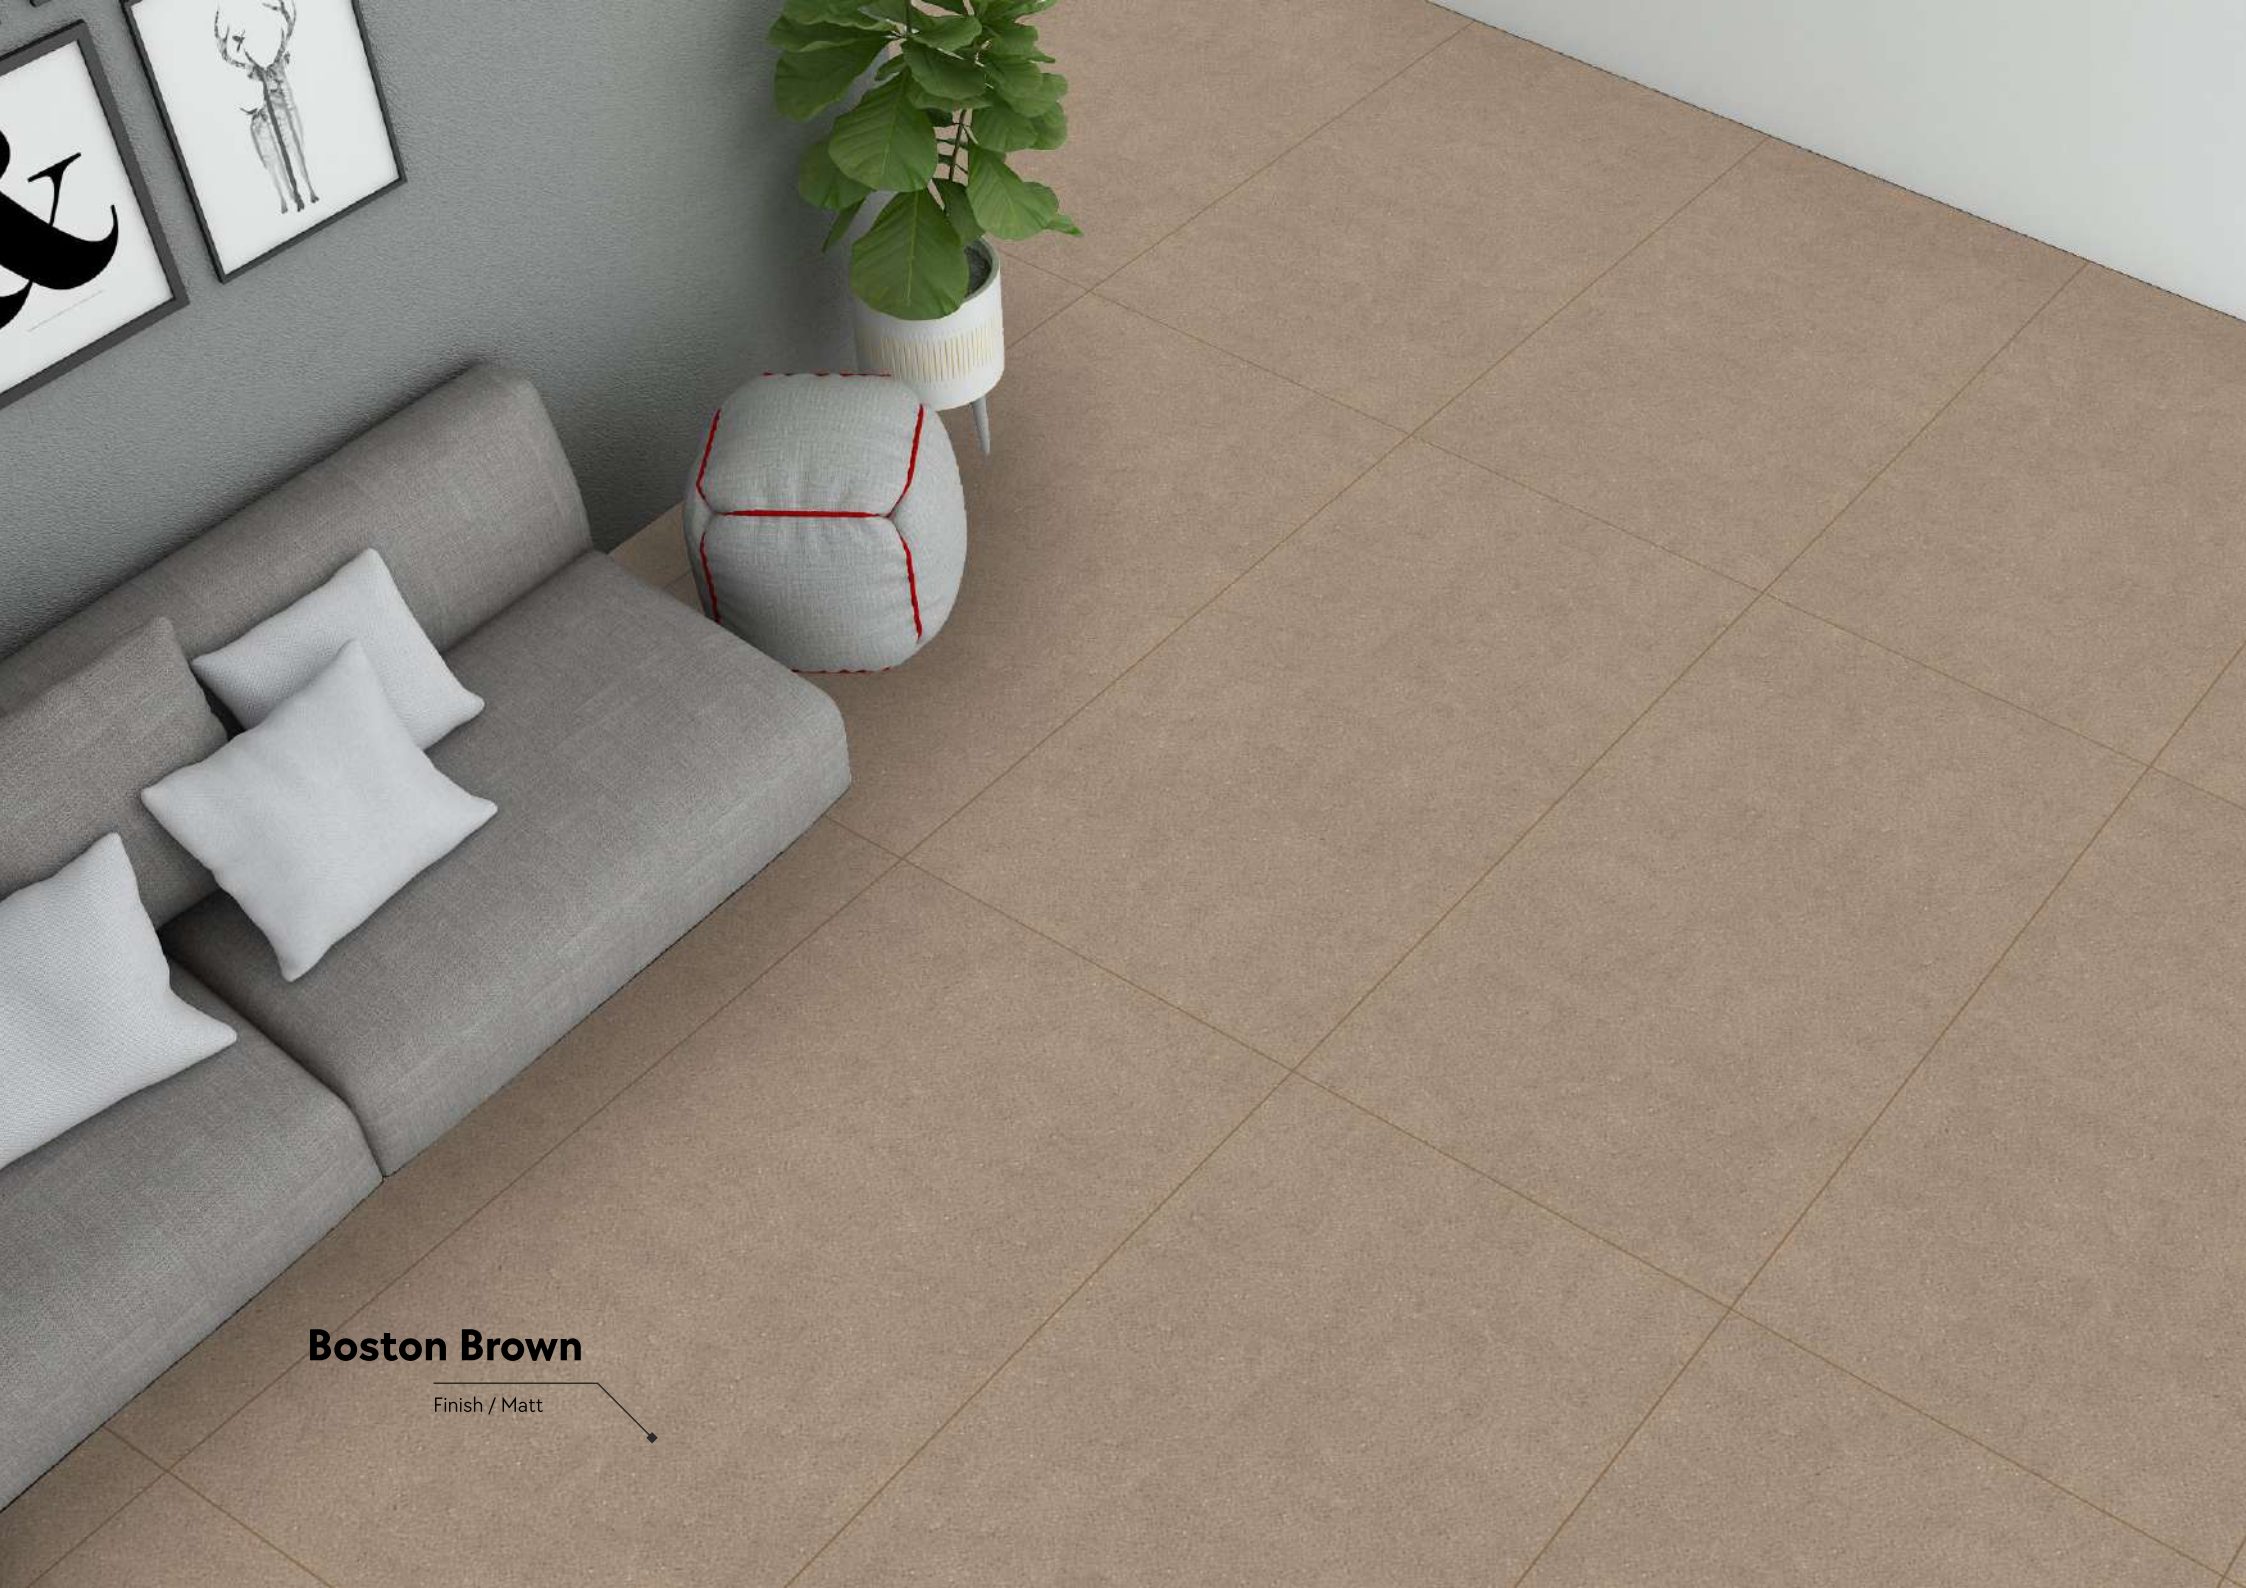

Toranado Grey

Toranado Light Brown

Design

Boston Brown

Size / 600x1200mm | Thickness / 9mm | Random-5

Finish

Matt

The **MATT**