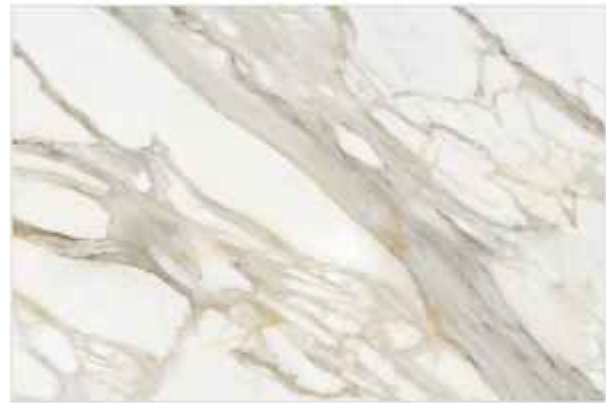

120 x 180 cm / 12" x 24" / R-3