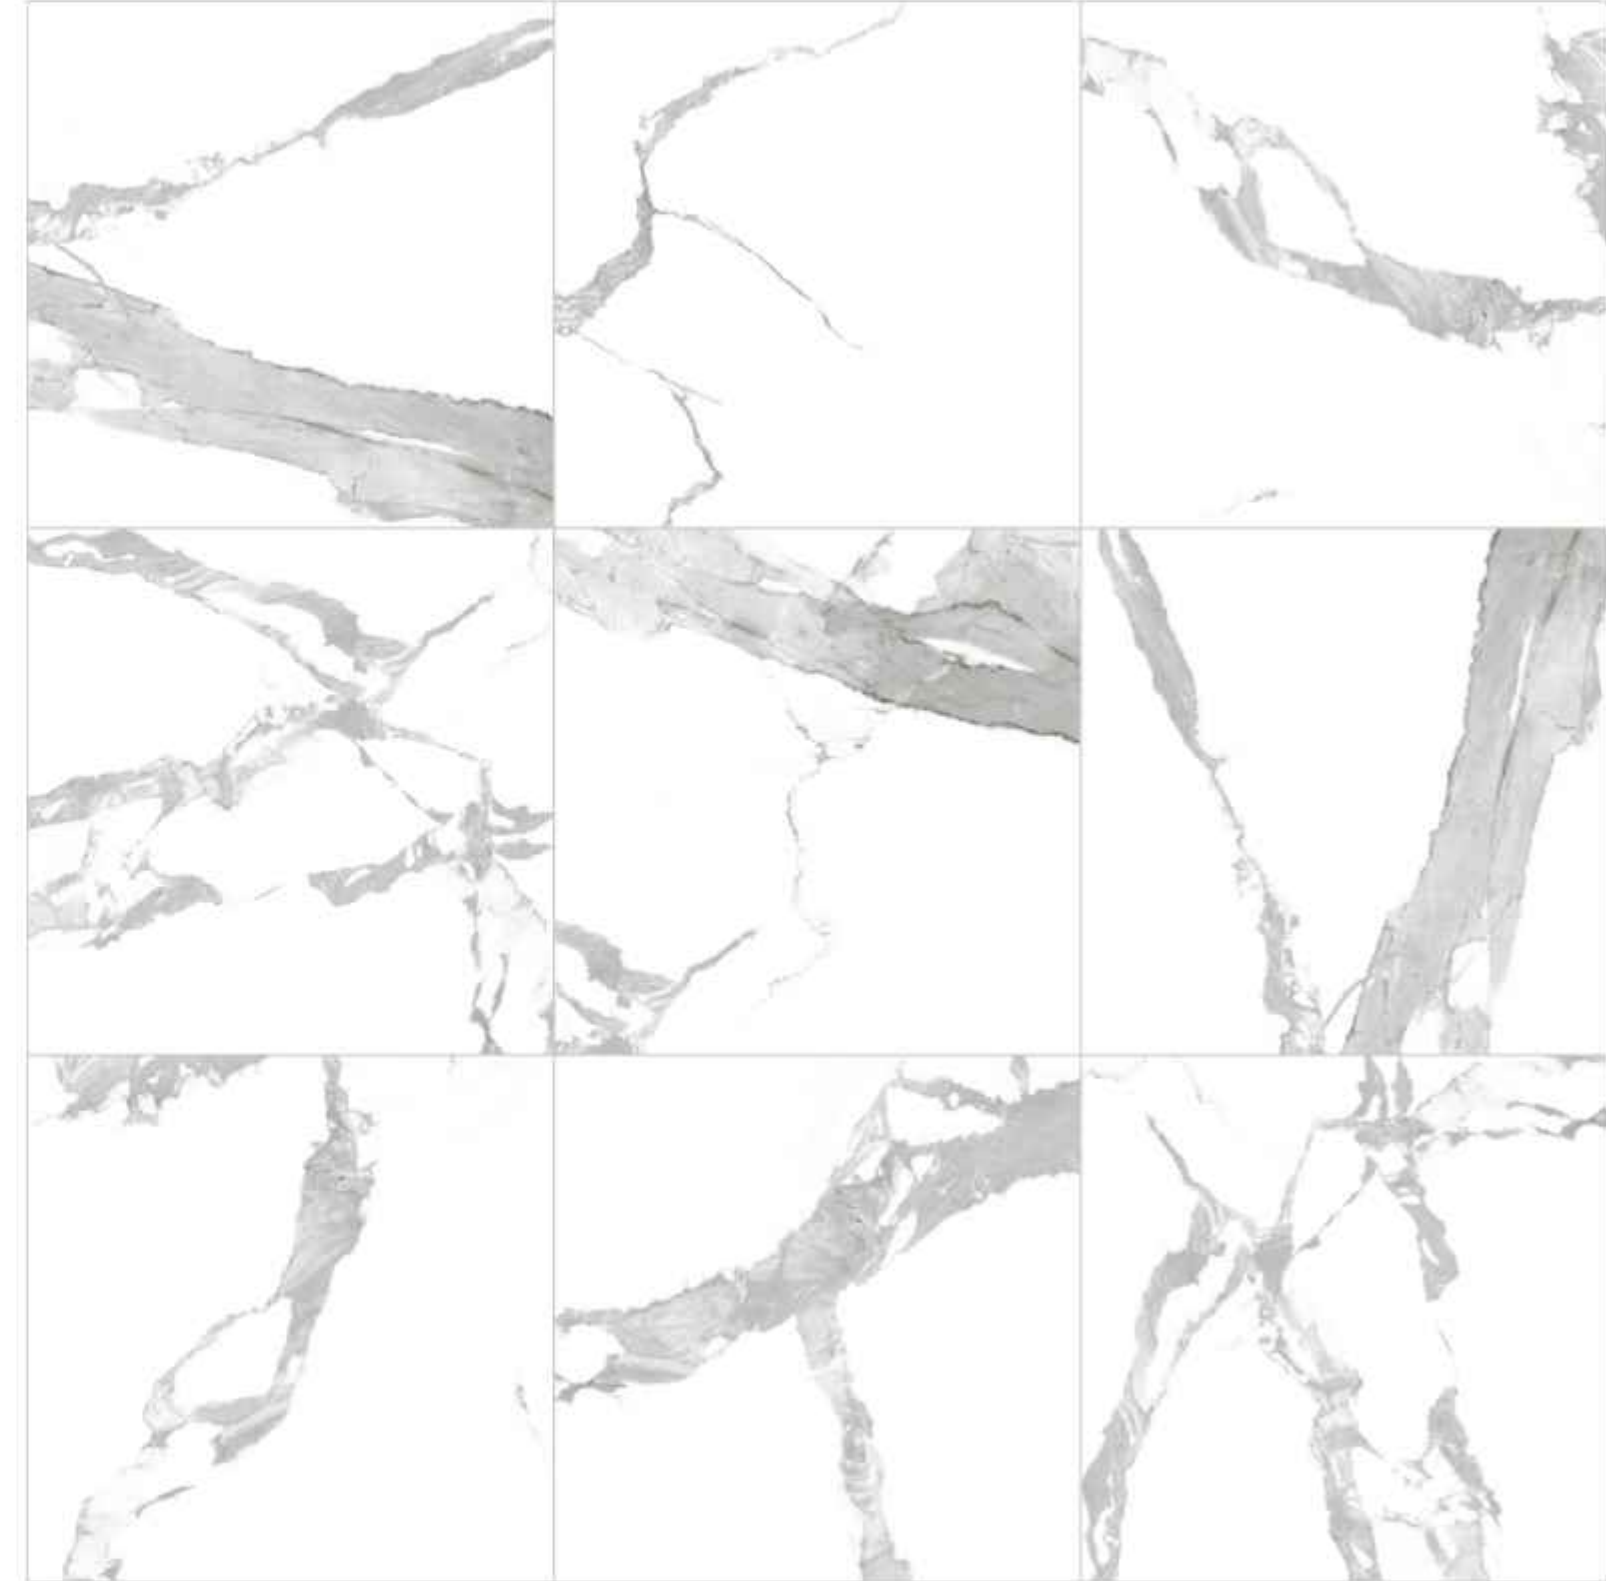

30 x 60 cm / 12" x 24" / R-16

Mosaics

2 in / 5 cm  
Hexagon Mosaic

2 x 2 in / 5 x 5 cm  
Mosaic

6 in / 15 cm  
Hexagon Mosaic

24 x 24 in / 60 x 60 cm | Calacatta Extra | Random - 08

Calacatta Extra | Glossy / Matt