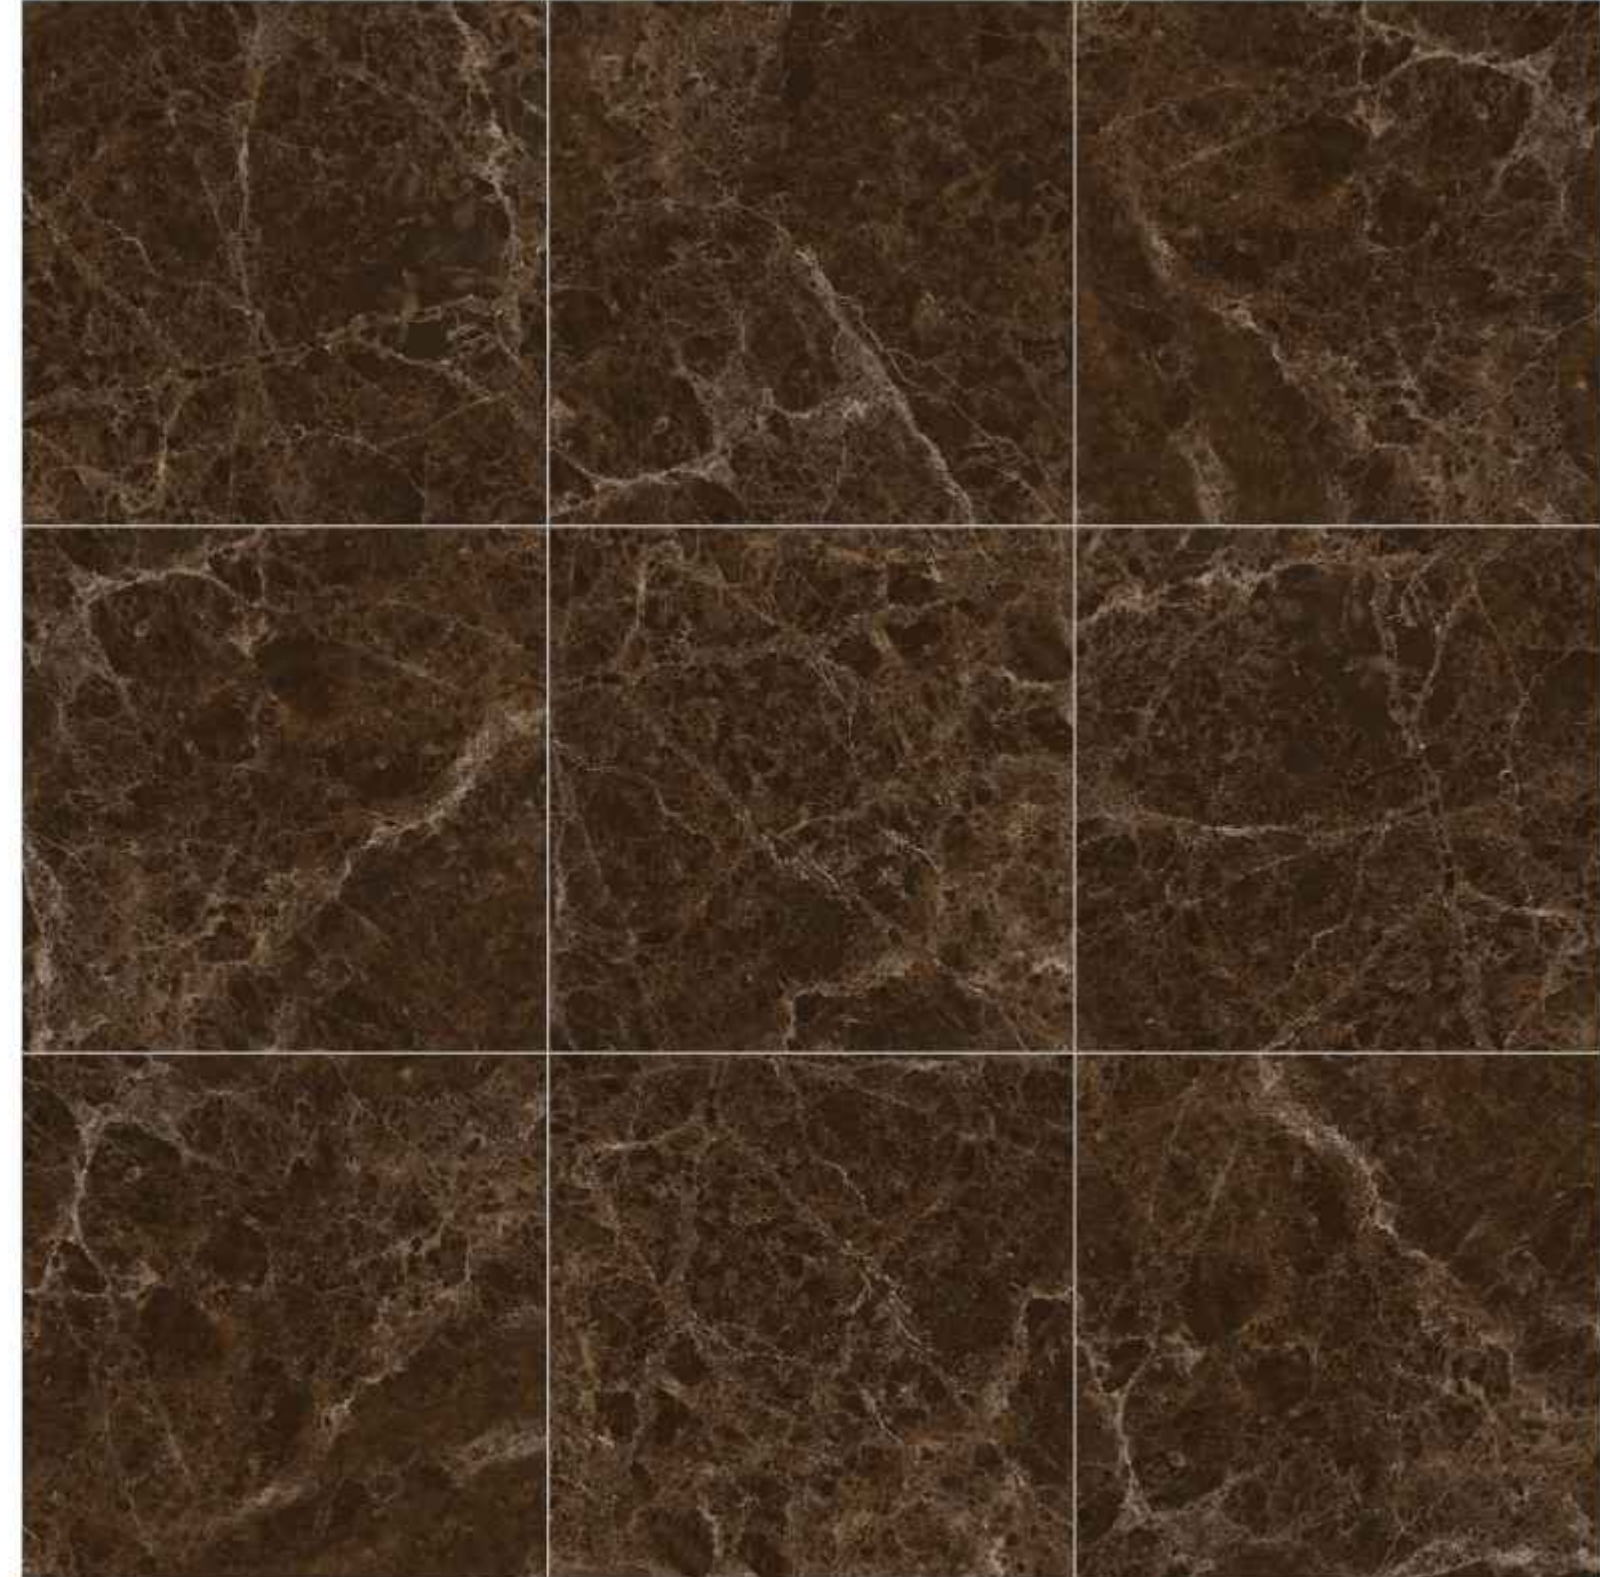

## Mosaics

2 in / 5 cm  
Hexagon Mosaic

2 x 2 in / 5 x 5 cm  
Mosaic

6 in / 15 cm  
Hexagon Mosaic

24 x 24 in / 60 x 60 cm | Great Emperador | Random - 08

Great Emperador | High Glossy

*Wander*  
SERIES

Silver River