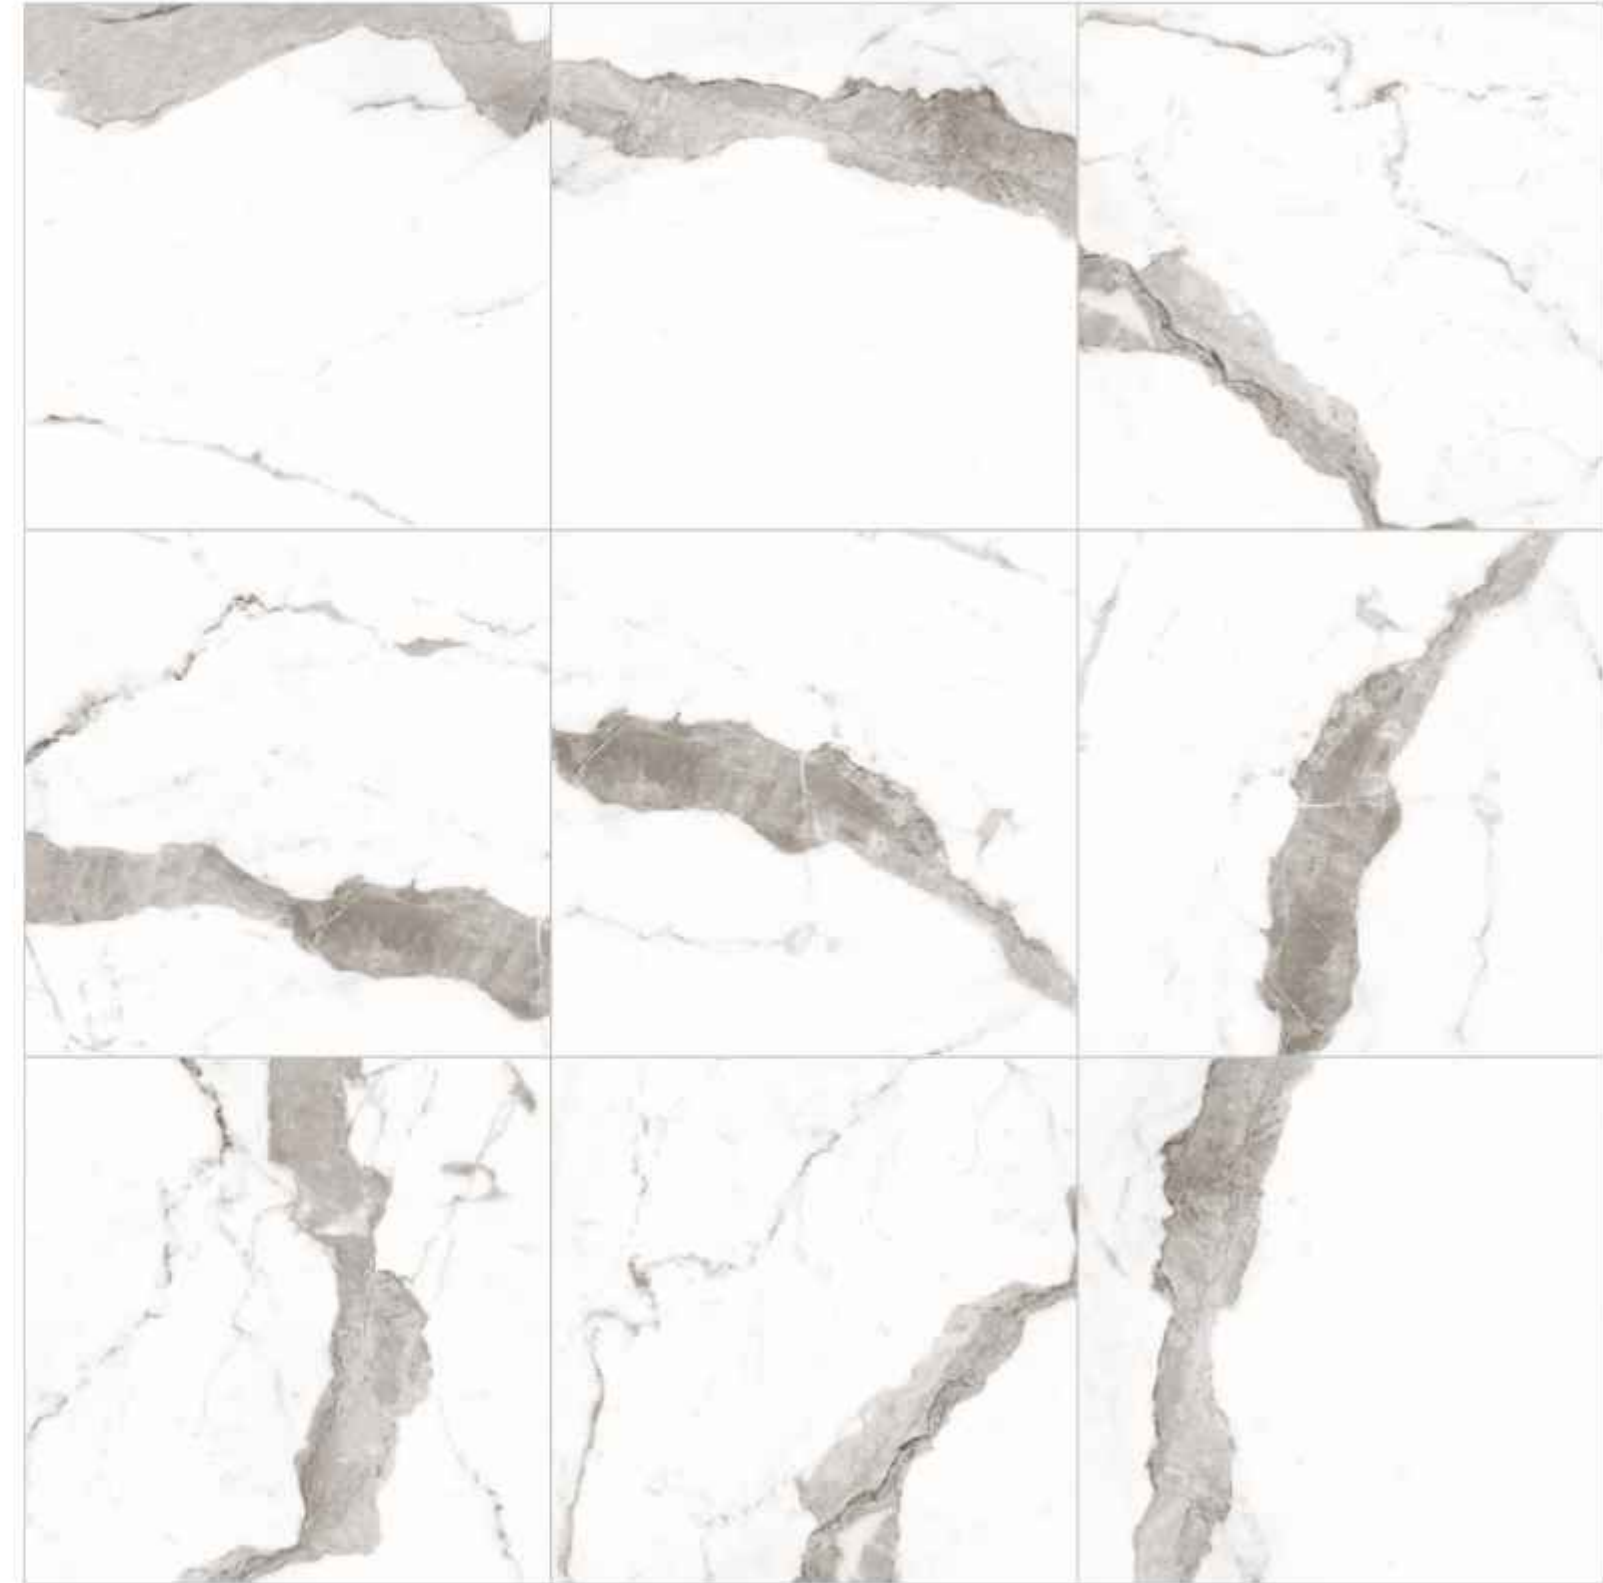

Mosaics

2 in / 5 cm  
Hexagon Mosaic

2 x 2 in / 5 x 5 cm  
Mosaic

6 in / 15 cm  
Hexagon Mosaic

24 x 24 in / 60 x 60 cm | Statuario Continuo | Random - 08

Statuario Continuo | Glossy / Matt

Glazed Porcelain Tiles