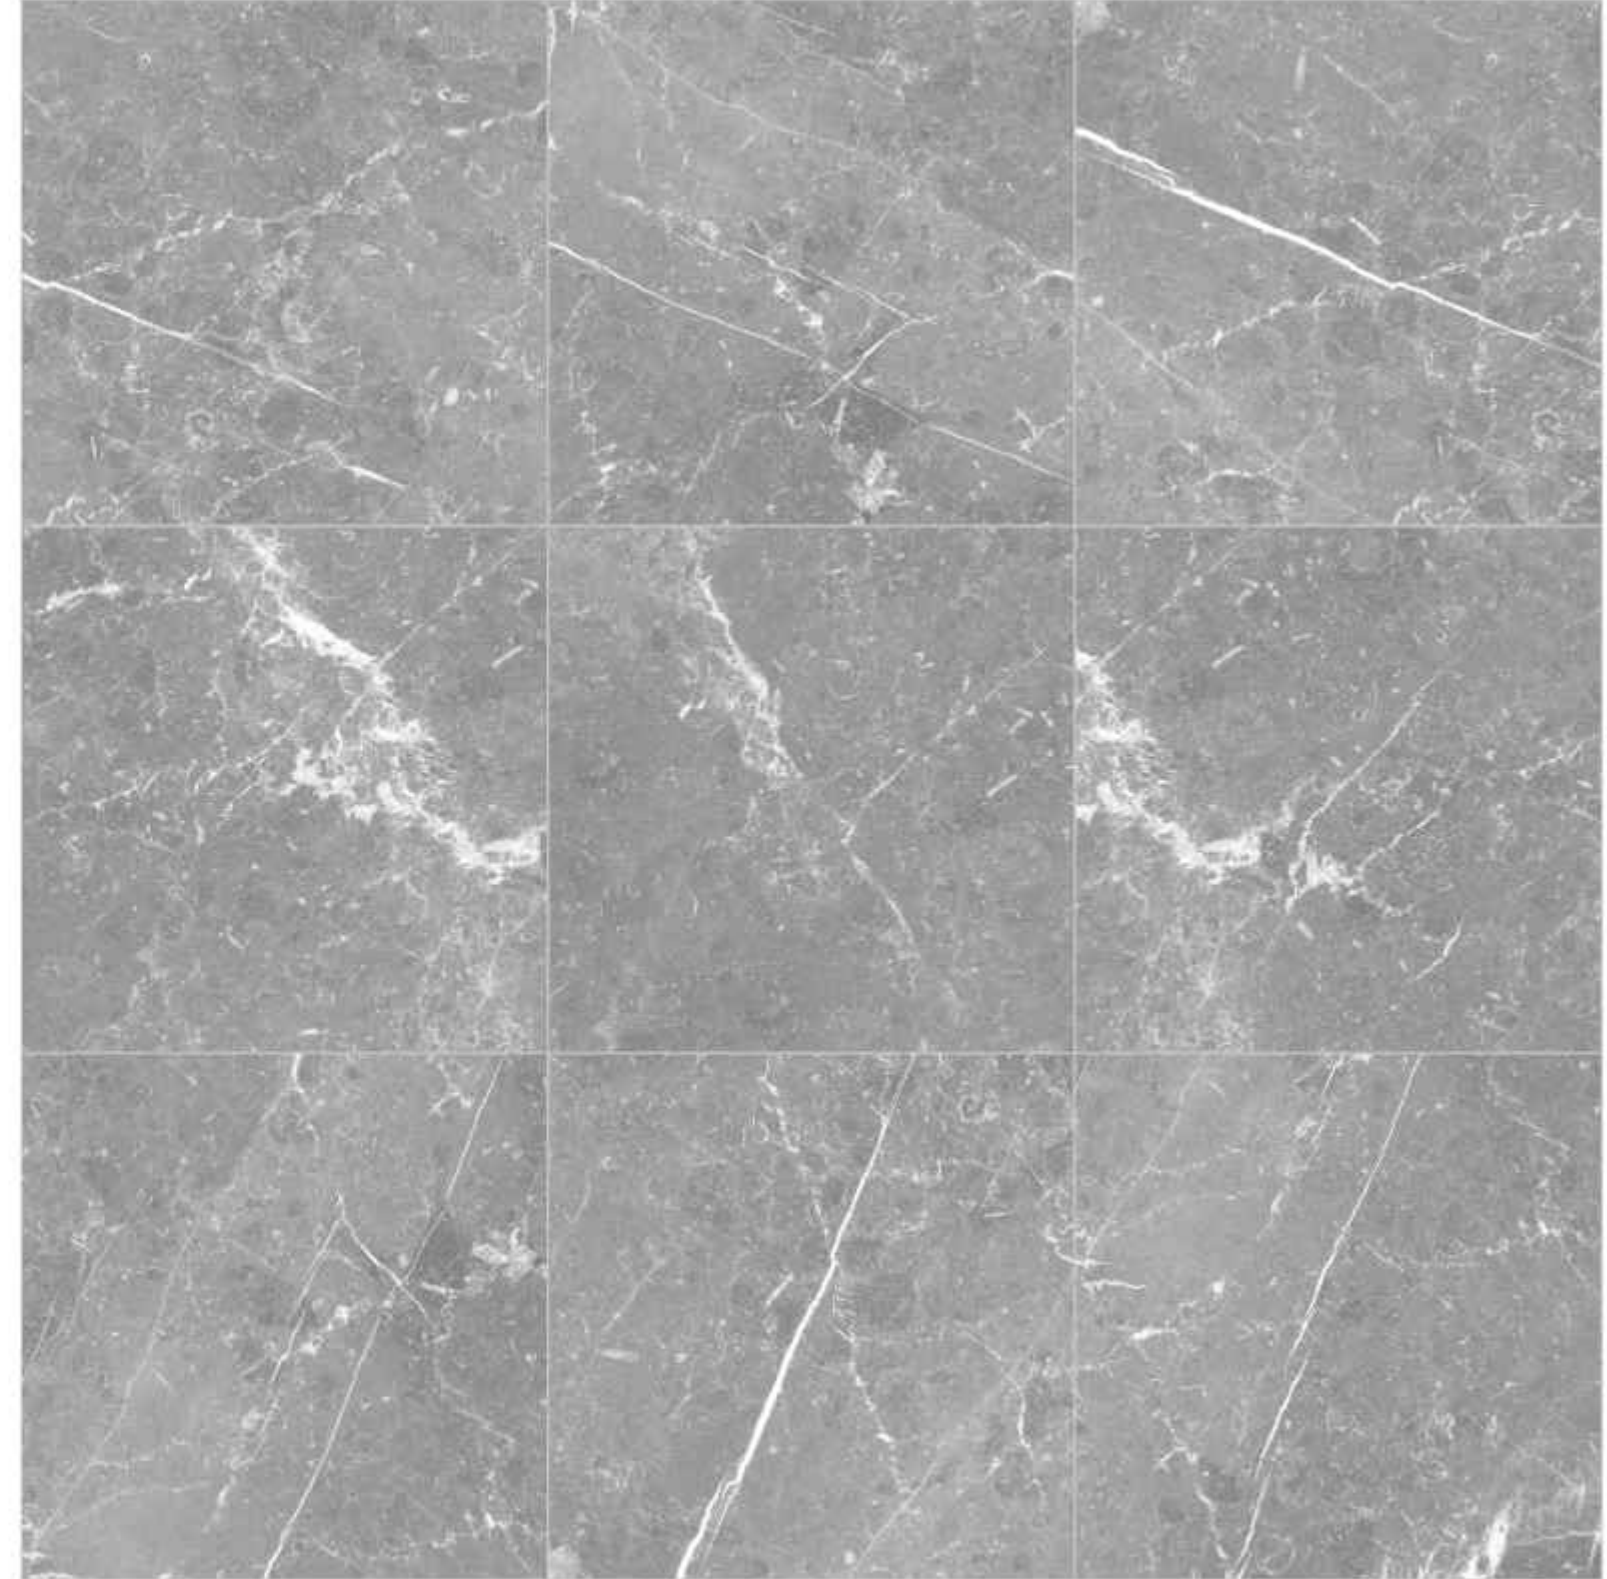

80 x 160 cm / 32" x 64" / R-4

80 x 80 cm / 32" x 32" / R-6

60 x 60 cm / 24" x 24" / R-8

30 x 60 cm / 12" x 24" / R-16

Mosaics

2 in / 5 cm  
Hexagon Mosaic

2 x 2 in / 5 x 5 cm  
Mosaic

24 x 24 in / 60 x 60 cm | Fantasy Clay | Random - 08