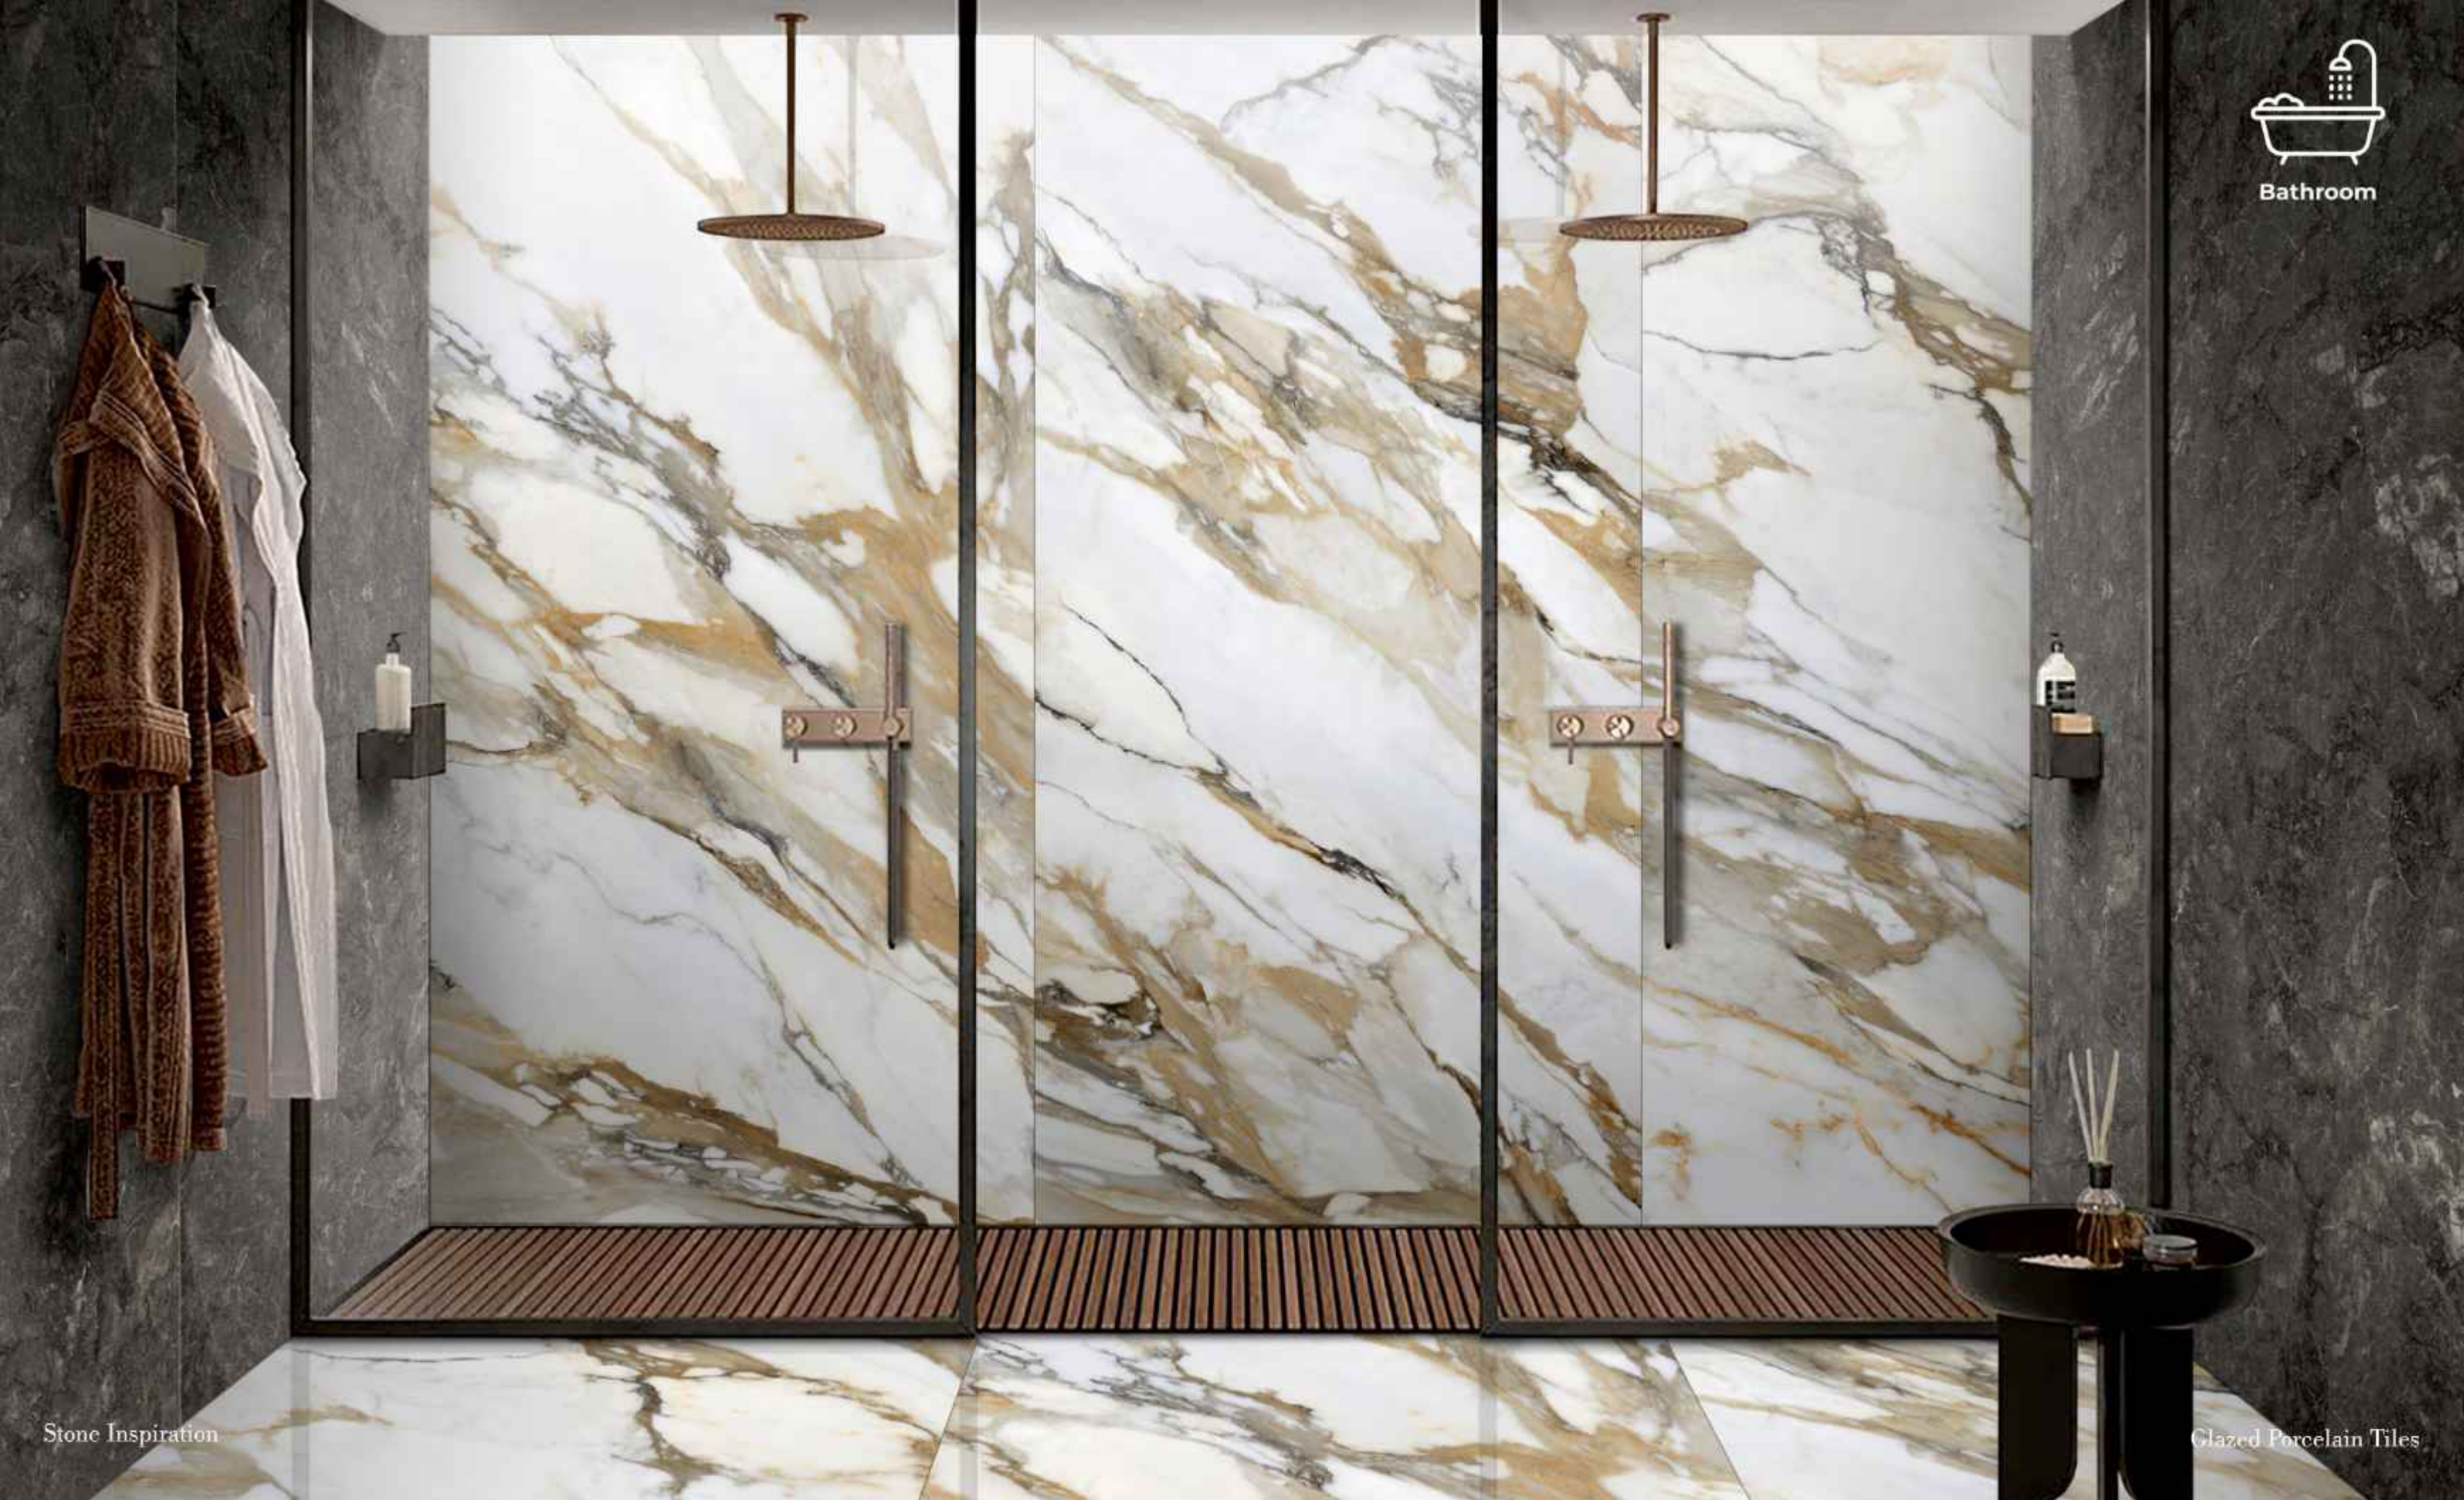

Bathroom

Stone Inspiration

Glazed Porcelain Tiles