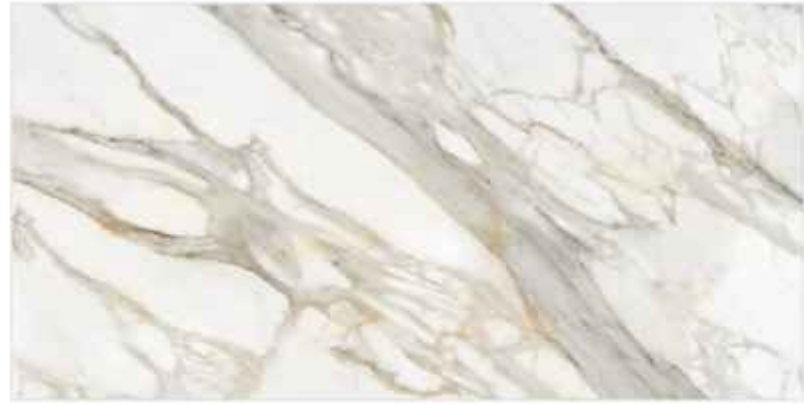

*Wander*  
SERIES

Calacatta Gold

Inspired **L**iving **S**tarts with **T**iles.

Stone Inspiration

Glazed Porcelain Tiles

CALACATTA GOLD

FINISH : GLOSSY / MATT

120 x 240 cm / 48" x 96" / R-3