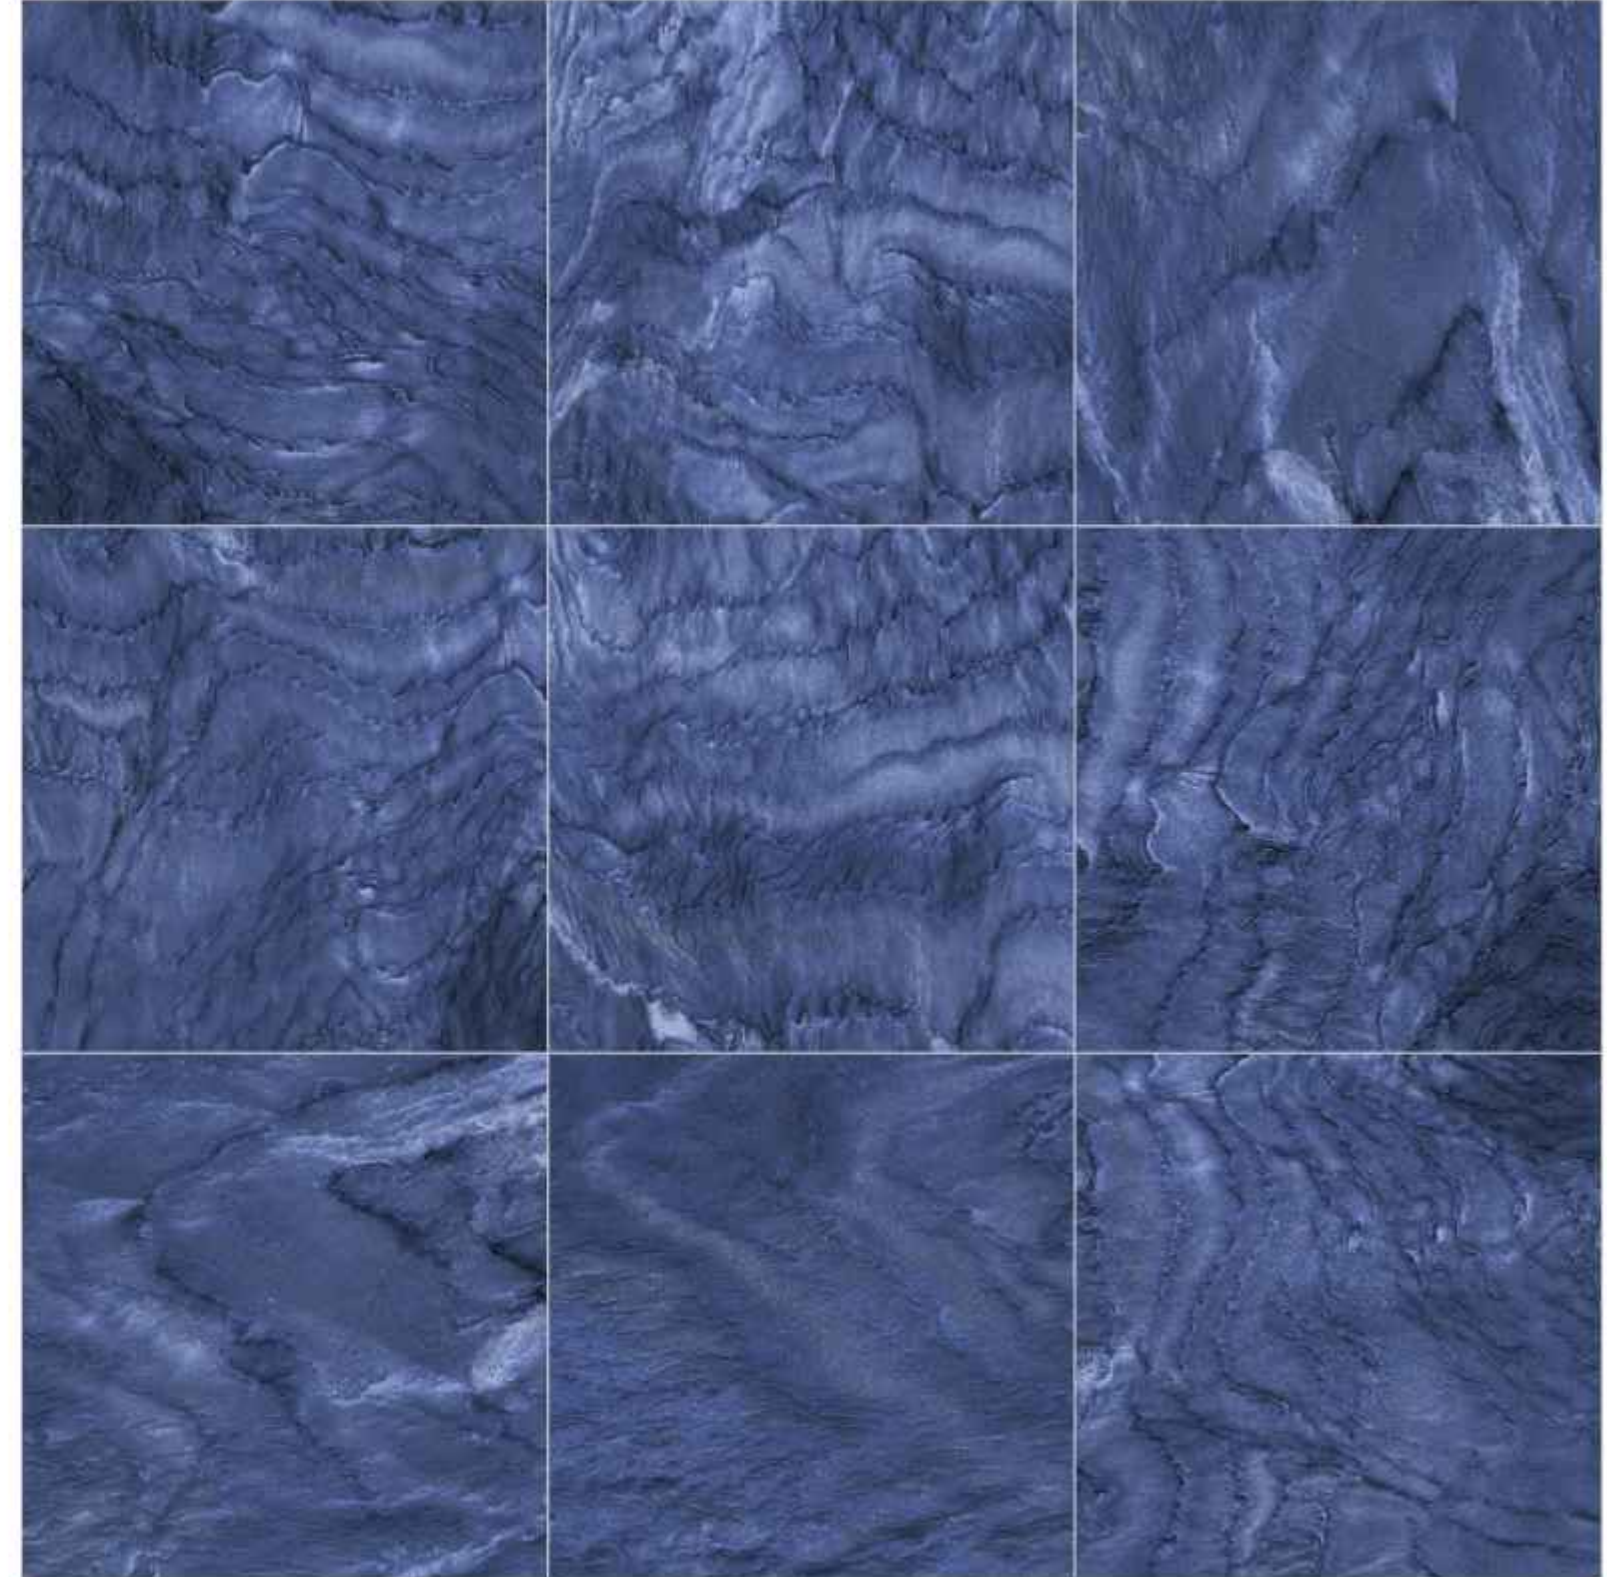

80 x 80 cm / 32" x 32" / R-6

60 x 60 cm / 24" x 24" / R-8

30 x 60 cm / 12" x 24" / R-16

Mosaics

2 in / 5 cm  
Hexagon Mosaic

2 x 2 in / 5 x 5 cm  
Mosaic

6 in / 15 cm  
Hexagon Mosaic

24 x 24 in / 60 x 60 cm | Blue Bahia | Random - 08