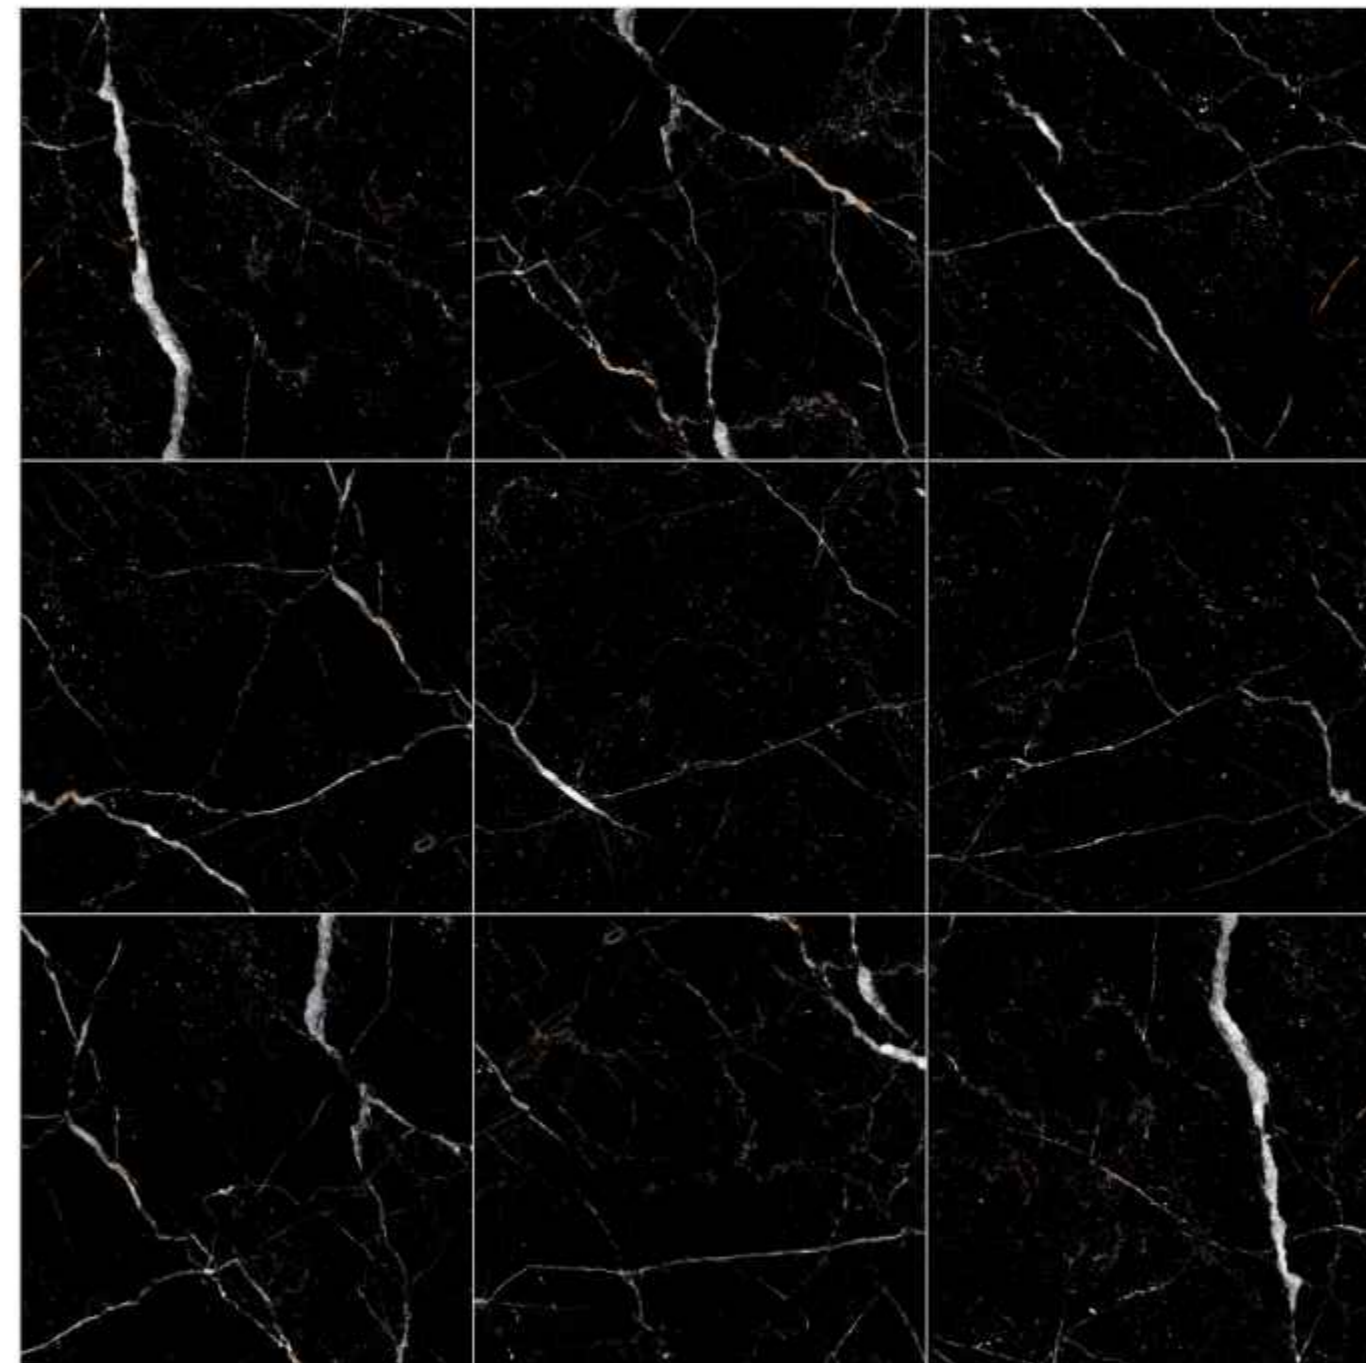

48x48mm Square Mosaic

23x73mm Herringbone Mosaic

48x55.5mm Hexagon Mosaic

48x117mm Pickets Mosaic

48x80mm Rhombus Mosaic

48x80mm Diamond Mosaic

Stone Inspiration

24 x 24 in / 60 x 60 cm | Elite Marquinia | Random - 08