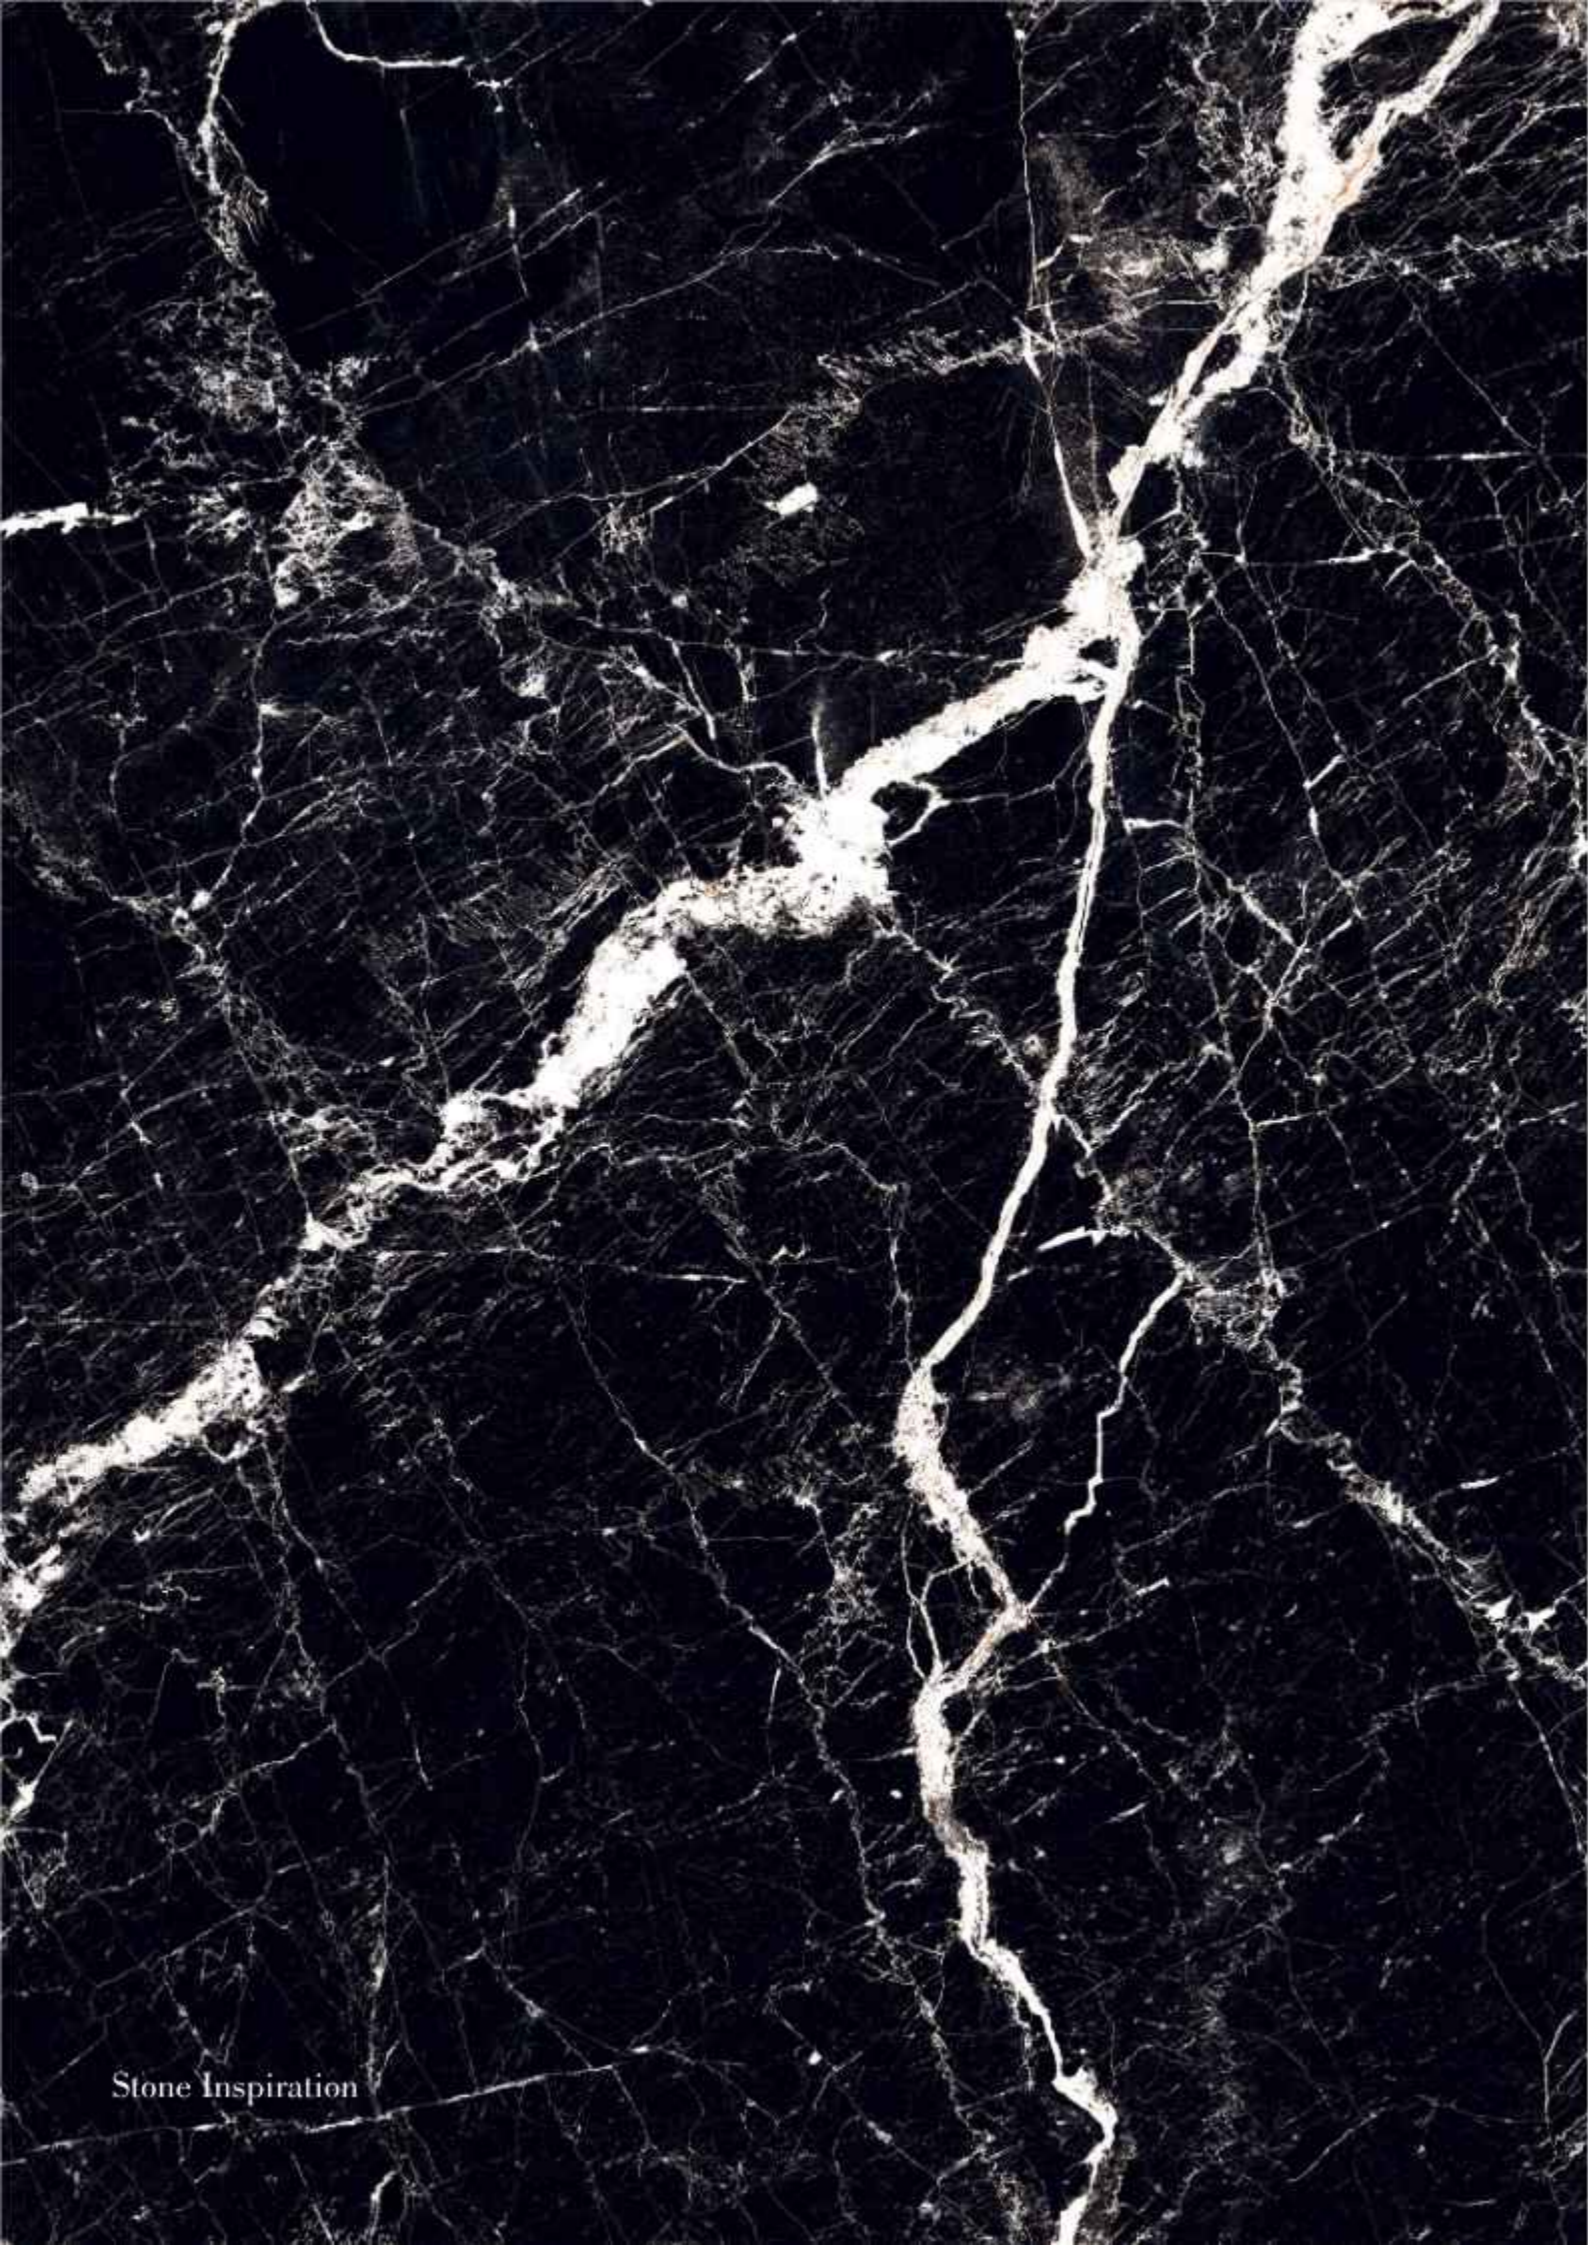

48x80mm  
Rhombus Mosaic

48x80mm  
Diamond Mosaic

Stone Inspiration

24 x 24 in / 60 x 60 cm | Oro Brown | Random - 08

Oro Brown | High Glossy

Stone Inspiration

Glazed Porcelain Tiles

**LUCIDA**  
EXCLUSIVE COLLECTION