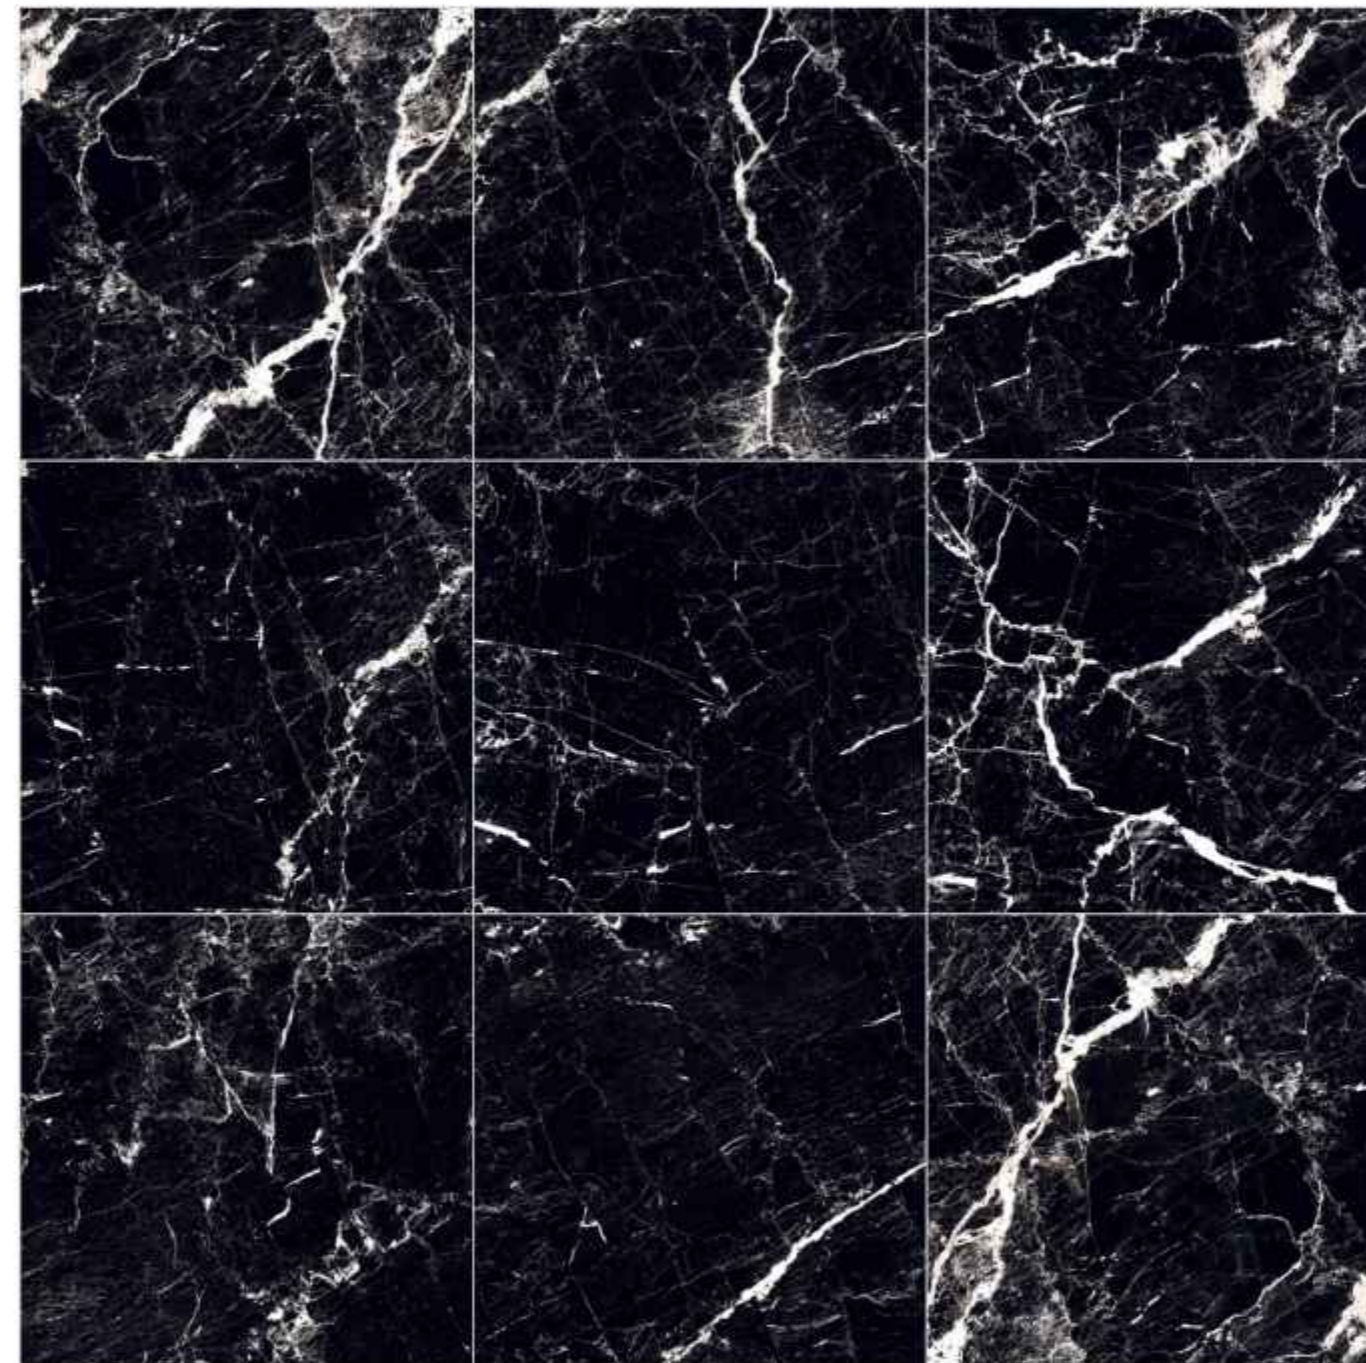

48x48mm  
Square Mosaic

23x73mm  
Herringbone Mosaic

48x55.5mm  
Hexagon Mosaic

48x117mm  
Pickets Mosaic

48x80mm  
Rhombus Mosaic

48x80mm  
Diamond Mosaic

Stone Inspiration

24 x 24 in / 60 x 60 cm | Marmo White | Random - 08