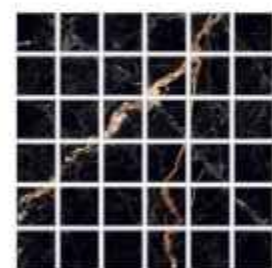

Mosaics

48x48mm
Square Mosaic