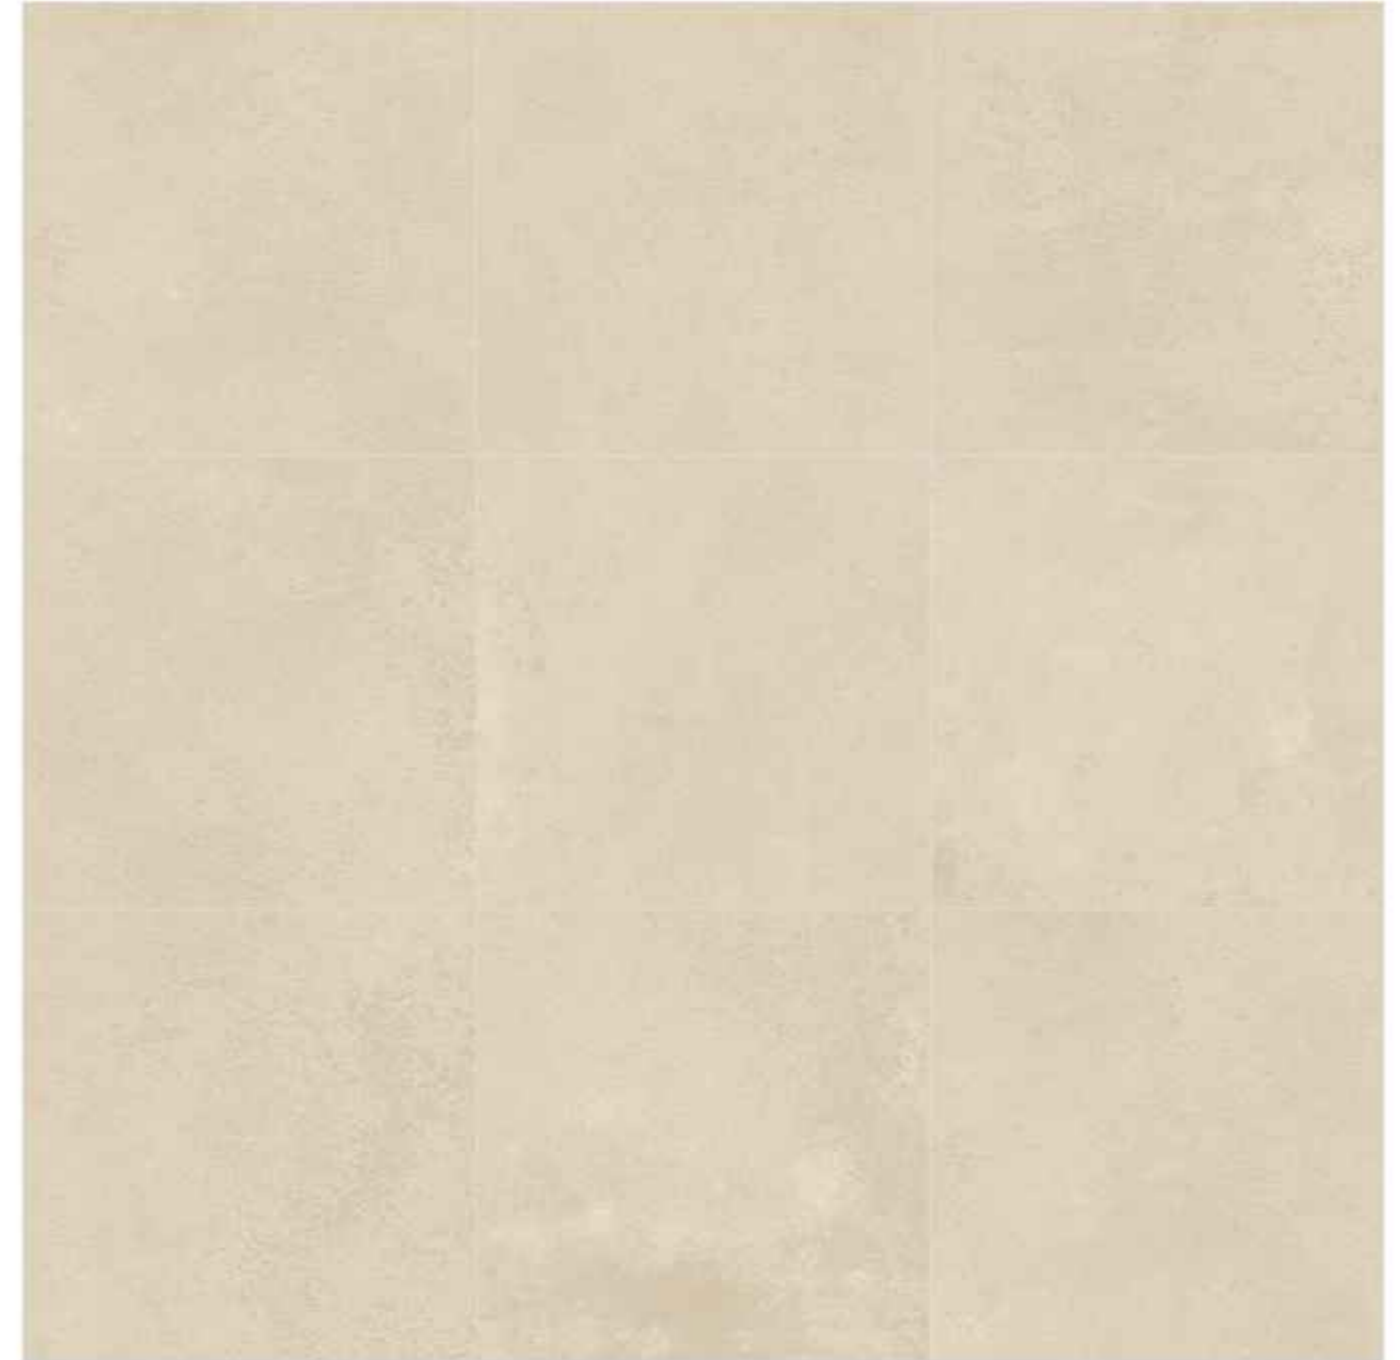

30 x 60 cm  
/ 12" x 24" / R-16

*Mosaics*

48x48mm  
Square Mosaic

23x73mm  
Herringbone Mosaic

48x55.5mm  
Hexagon Mosaic

48x117mm  
Pickets Mosaic

48x80mm  
Rhombus Mosaic

48x80mm  
Diamond Mosaic